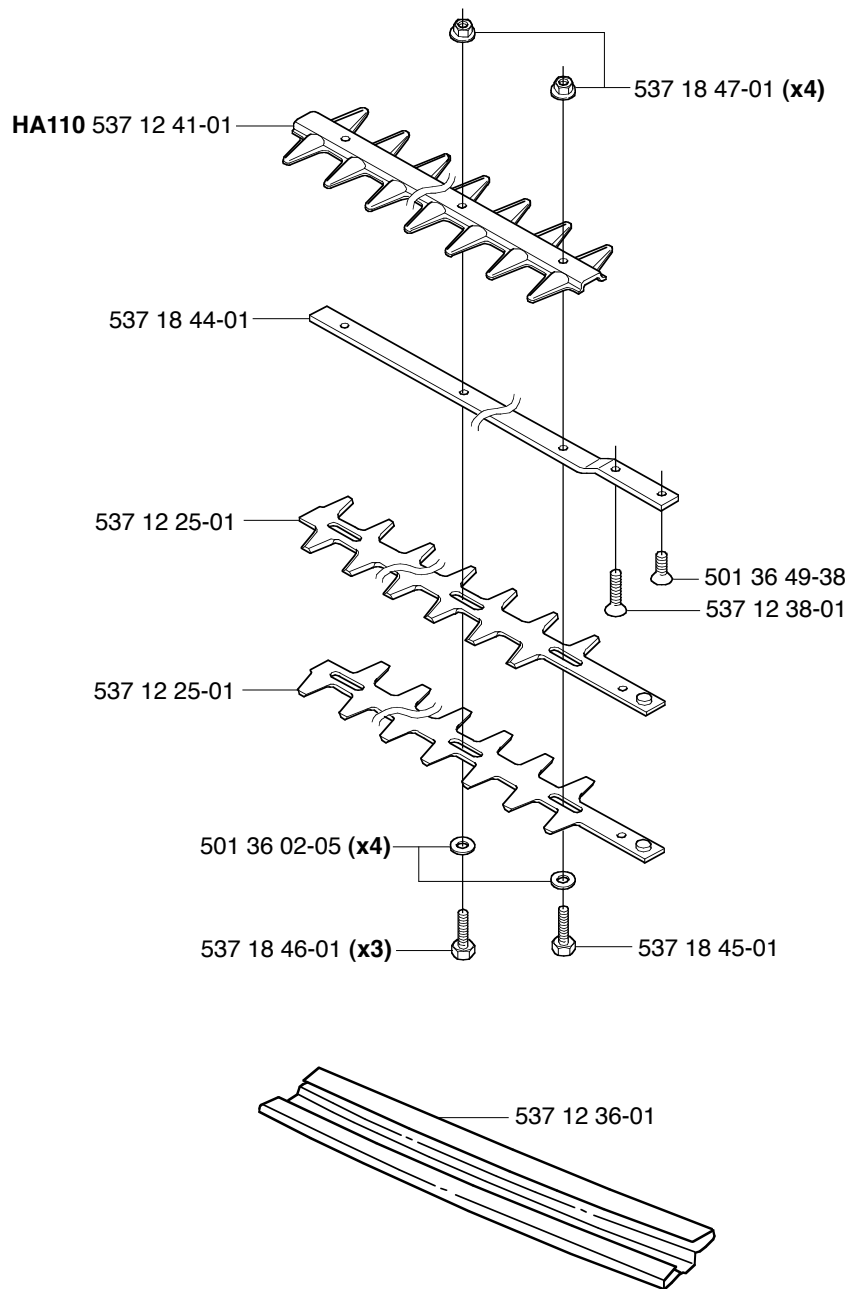

*503 98 54-01

*503 78 52-01

*537 01 19-01

537 08 39-01

C Hedgetrimmer Attachment

D Hedgetrimmer Attachment

E Saw Attachment L=1100mm

compl 537 18 33-18

compl 537 18 33-19 (USA)

F Saw Attachment

544 04 61-01

PAT. PEND.

G Saw Attachment

H Saw Attachment L=1100mm

**compl 537 17 48-01

J Sweeper Attachment SR600