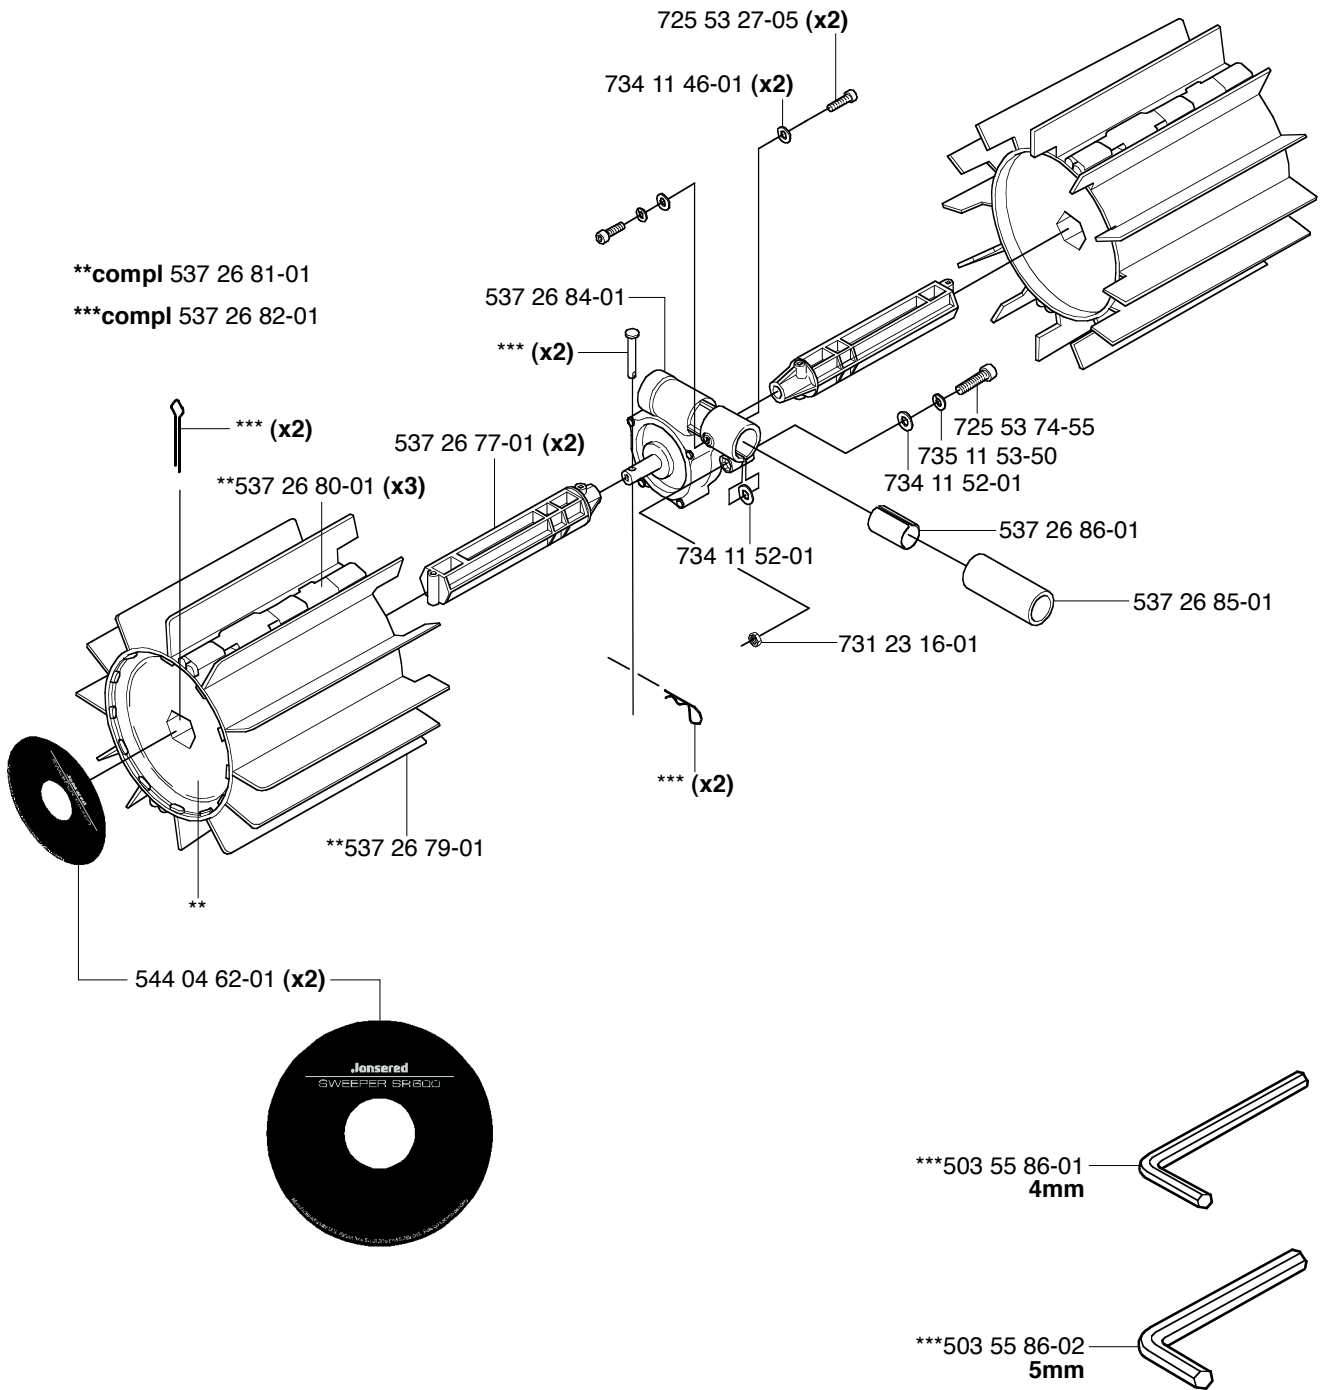

J Sweeper Attachment SR600

compl 537 19 67-02