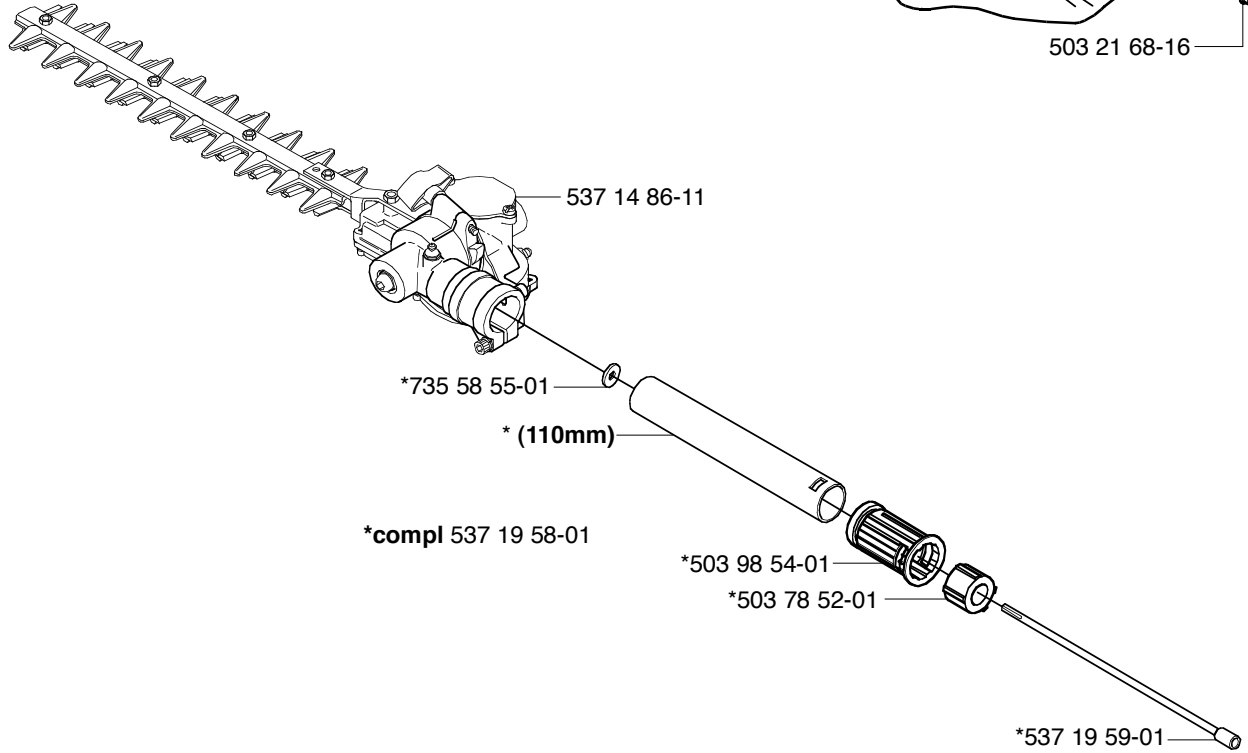

Pièces détachées

Reserve onderdelen

Repuestos

Reservdelar

A Cultivator Attachment CA150

compl 537 42 54-02

B Hedgetrimmer Attachment HA110

compl 537 19 66-03

537 19 85-01

537 09 52-02

503 21 68-16

B Hedgetrimmer Attachment HA850

compl 537 19 66-04

537 14 86-12

*537 08 27-01 (829mm)

*compl 537 07 99-01

*503 98 54-01

*503 78 52-01

*537 01 19-01

537 08 39-01

C Hedgetrimmer Attachment

D Hedgetrimmer Attachment

E Saw Attachment L=1100mm

compl 537 18 33-18

compl 537 18 33-19 (USA)

F Saw Attachment

544 04 61-01

PAT. PEND.

G Saw Attachment

H Saw Attachment L=1100mm

**compl 537 17 48-01

J Sweeper Attachment SR600