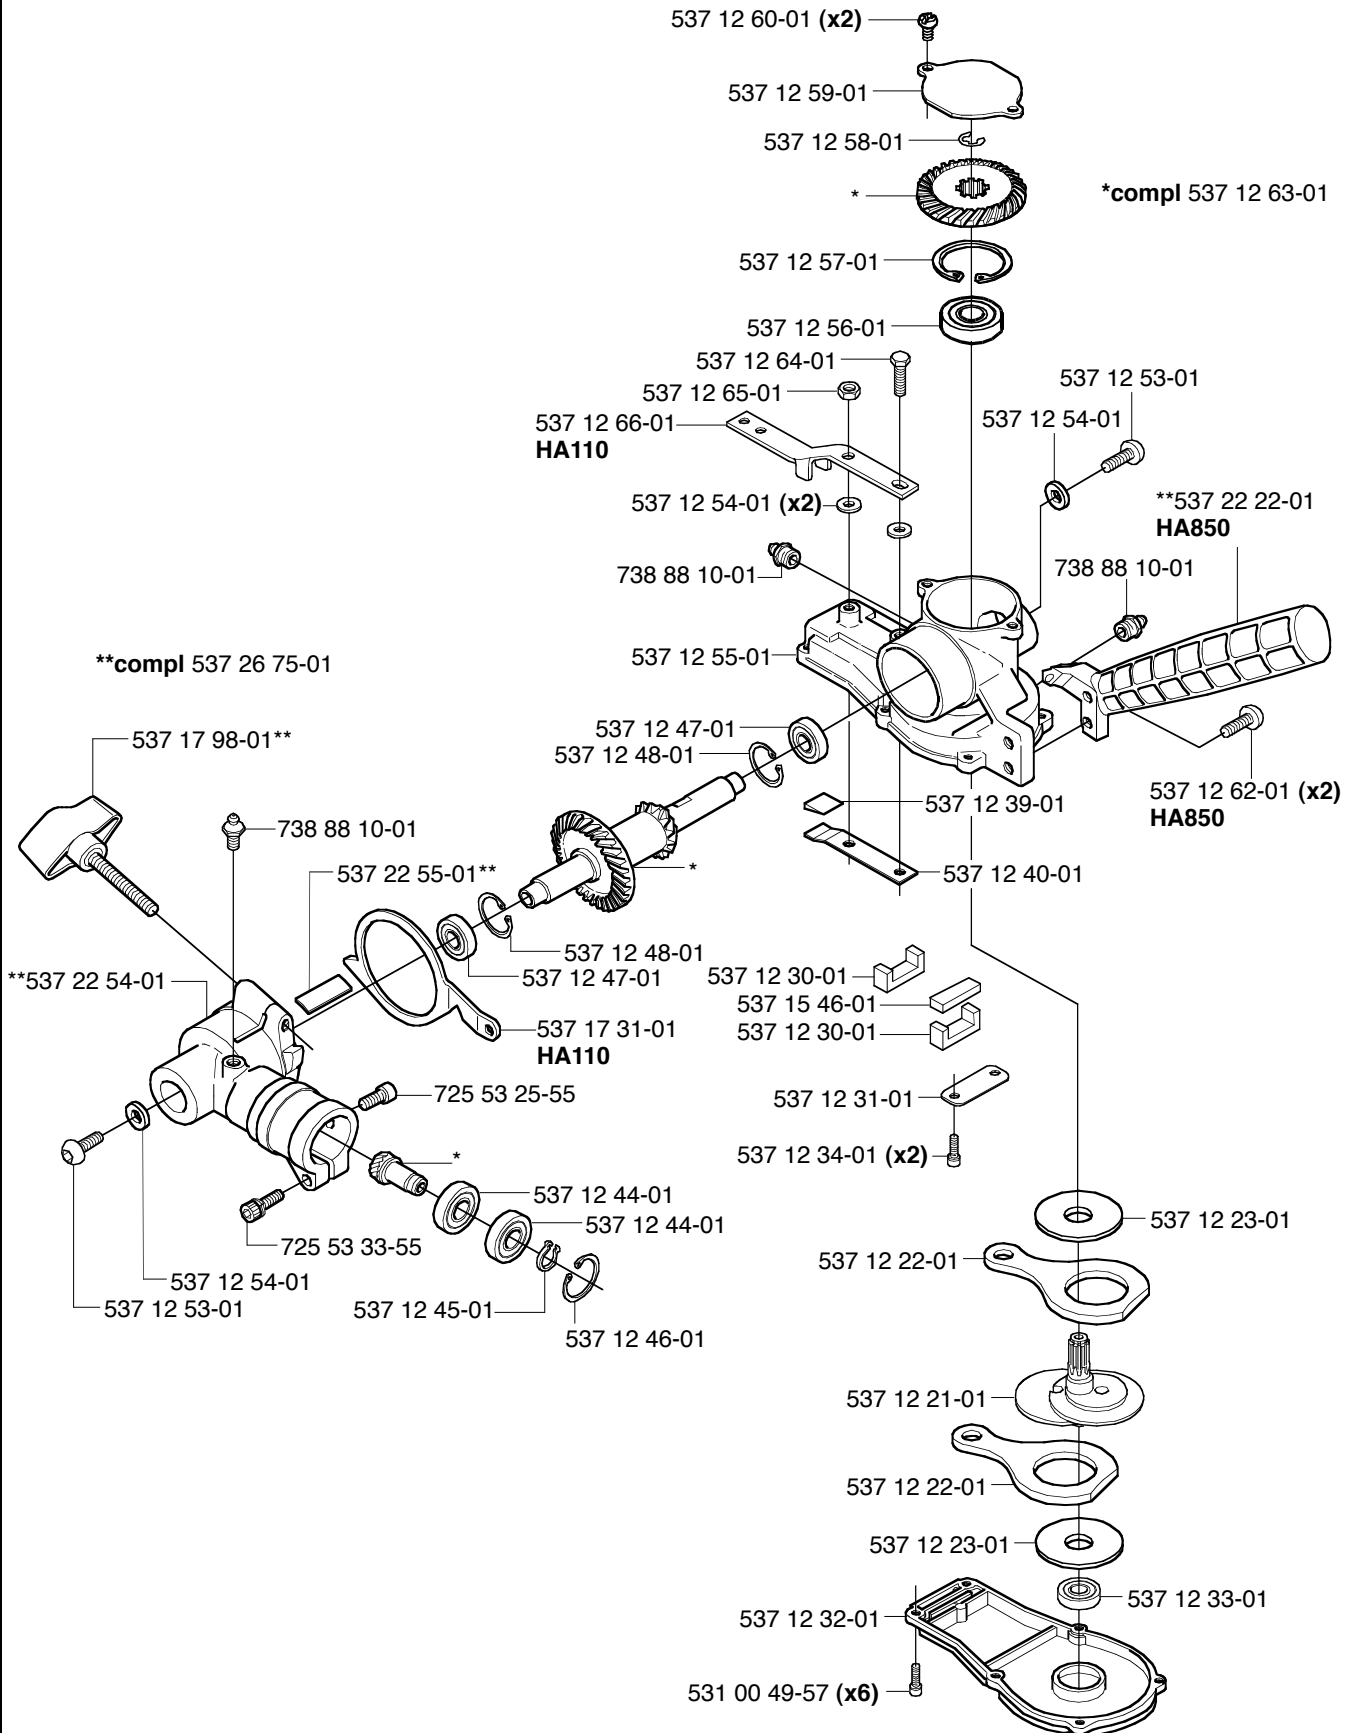

*503 98 54-01

*503 78 52-01

*537 01 19-01

537 08 39-01

C Hedgetrimmer Attachment

D Hedgetrimmer Attachment

E Saw Attachment L=1100mm

compl 537 18 33-18

compl 537 18 33-19 (USA)

F Saw Attachment

544 04 61-01

PAT. PEND.

G Saw Attachment

H Saw Attachment L=1100mm

**compl 537 17 48-01

J Sweeper Attachment SR600