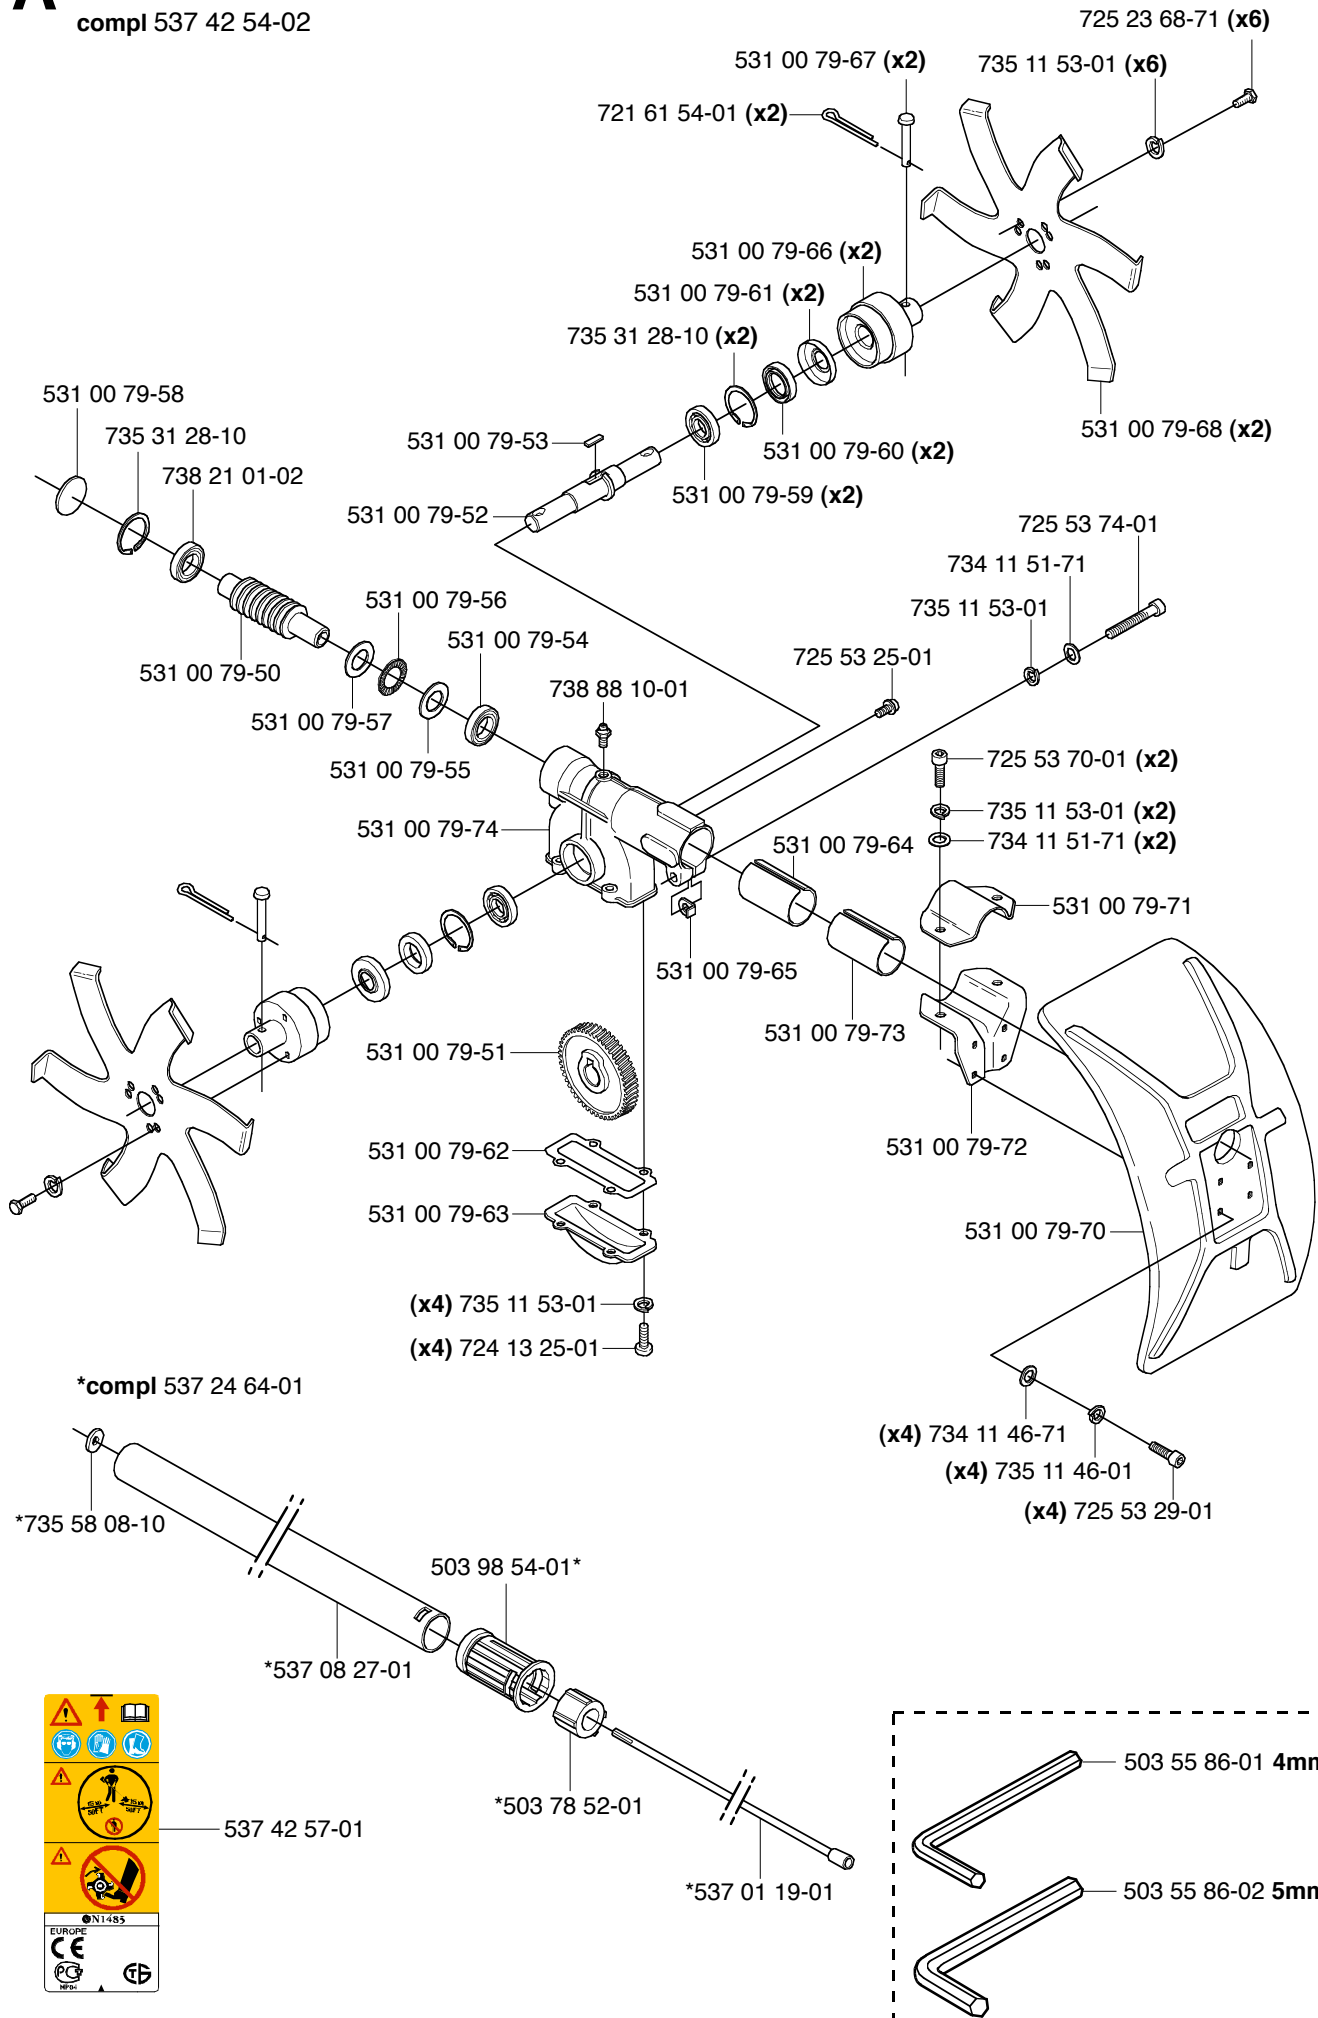

Pièces détachées

Reserve onderdelen

Repuestos

Reservdelar

A Cultivator Attachment CA150

compl 537 42 54-02

B Hedgetrimmer Attachment HA110

compl 537 19 66-03

537 19 85-01

537 09 52-02

503 21 68-16

B Hedgetrimmer Attachment HA850

compl 537 19 66-04

537 14 86-12

*537 08 27-01 (829mm)

*compl 537 07 99-01

*503 98 54-01

*503 78 52-01

*537 01 19-01

537 08 39-01

C Hedgetrimmer Attachment

D Hedgetrimmer Attachment

E Saw Attachment L=1100mm

compl 537 18 33-18

compl 537 18 33-19 (USA)

F Saw Attachment

544 04 61-01

PAT. PEND.

G Saw Attachment

H Saw Attachment L=1100mm

**compl 537 17 48-01

J Sweeper Attachment SR600