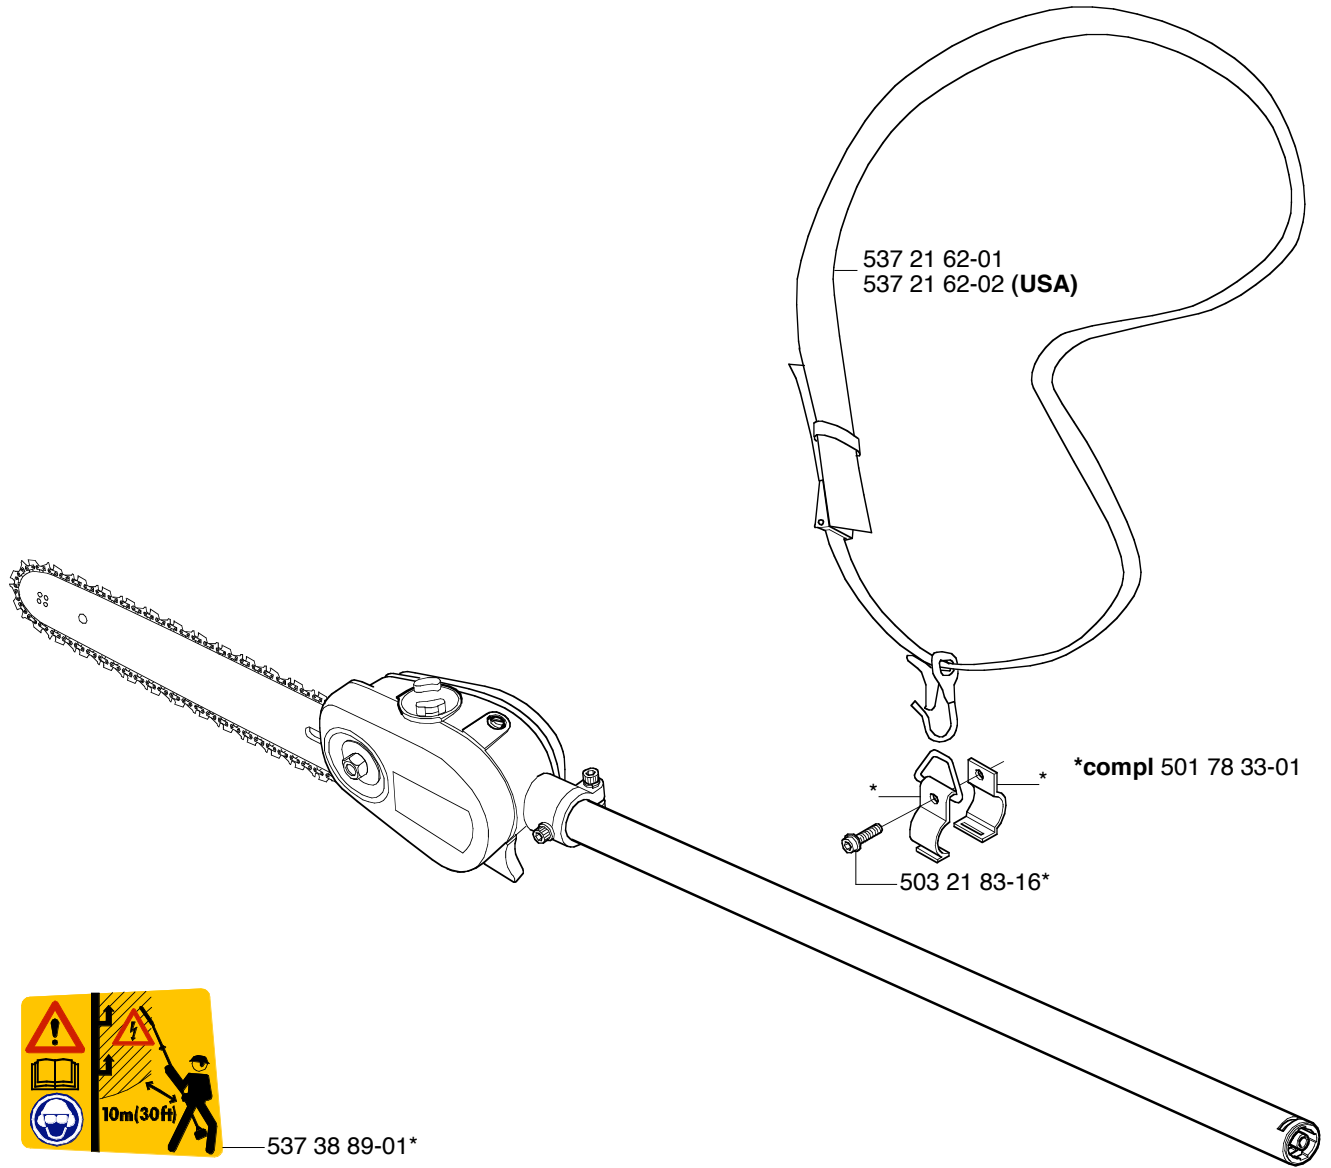

*503 98 54-01

*503 78 52-01

*537 01 19-01

537 08 39-01

C Hedgetrimmer Attachment

D Hedgetrimmer Attachment

E Saw Attachment L=1100mm

compl 537 18 33-18

compl 537 18 33-19 (USA)

F Saw Attachment

544 04 61-01

PAT. PEND.

G Saw Attachment

H Saw Attachment L=1100mm

**compl 537 17 48-01

J Sweeper Attachment SR600