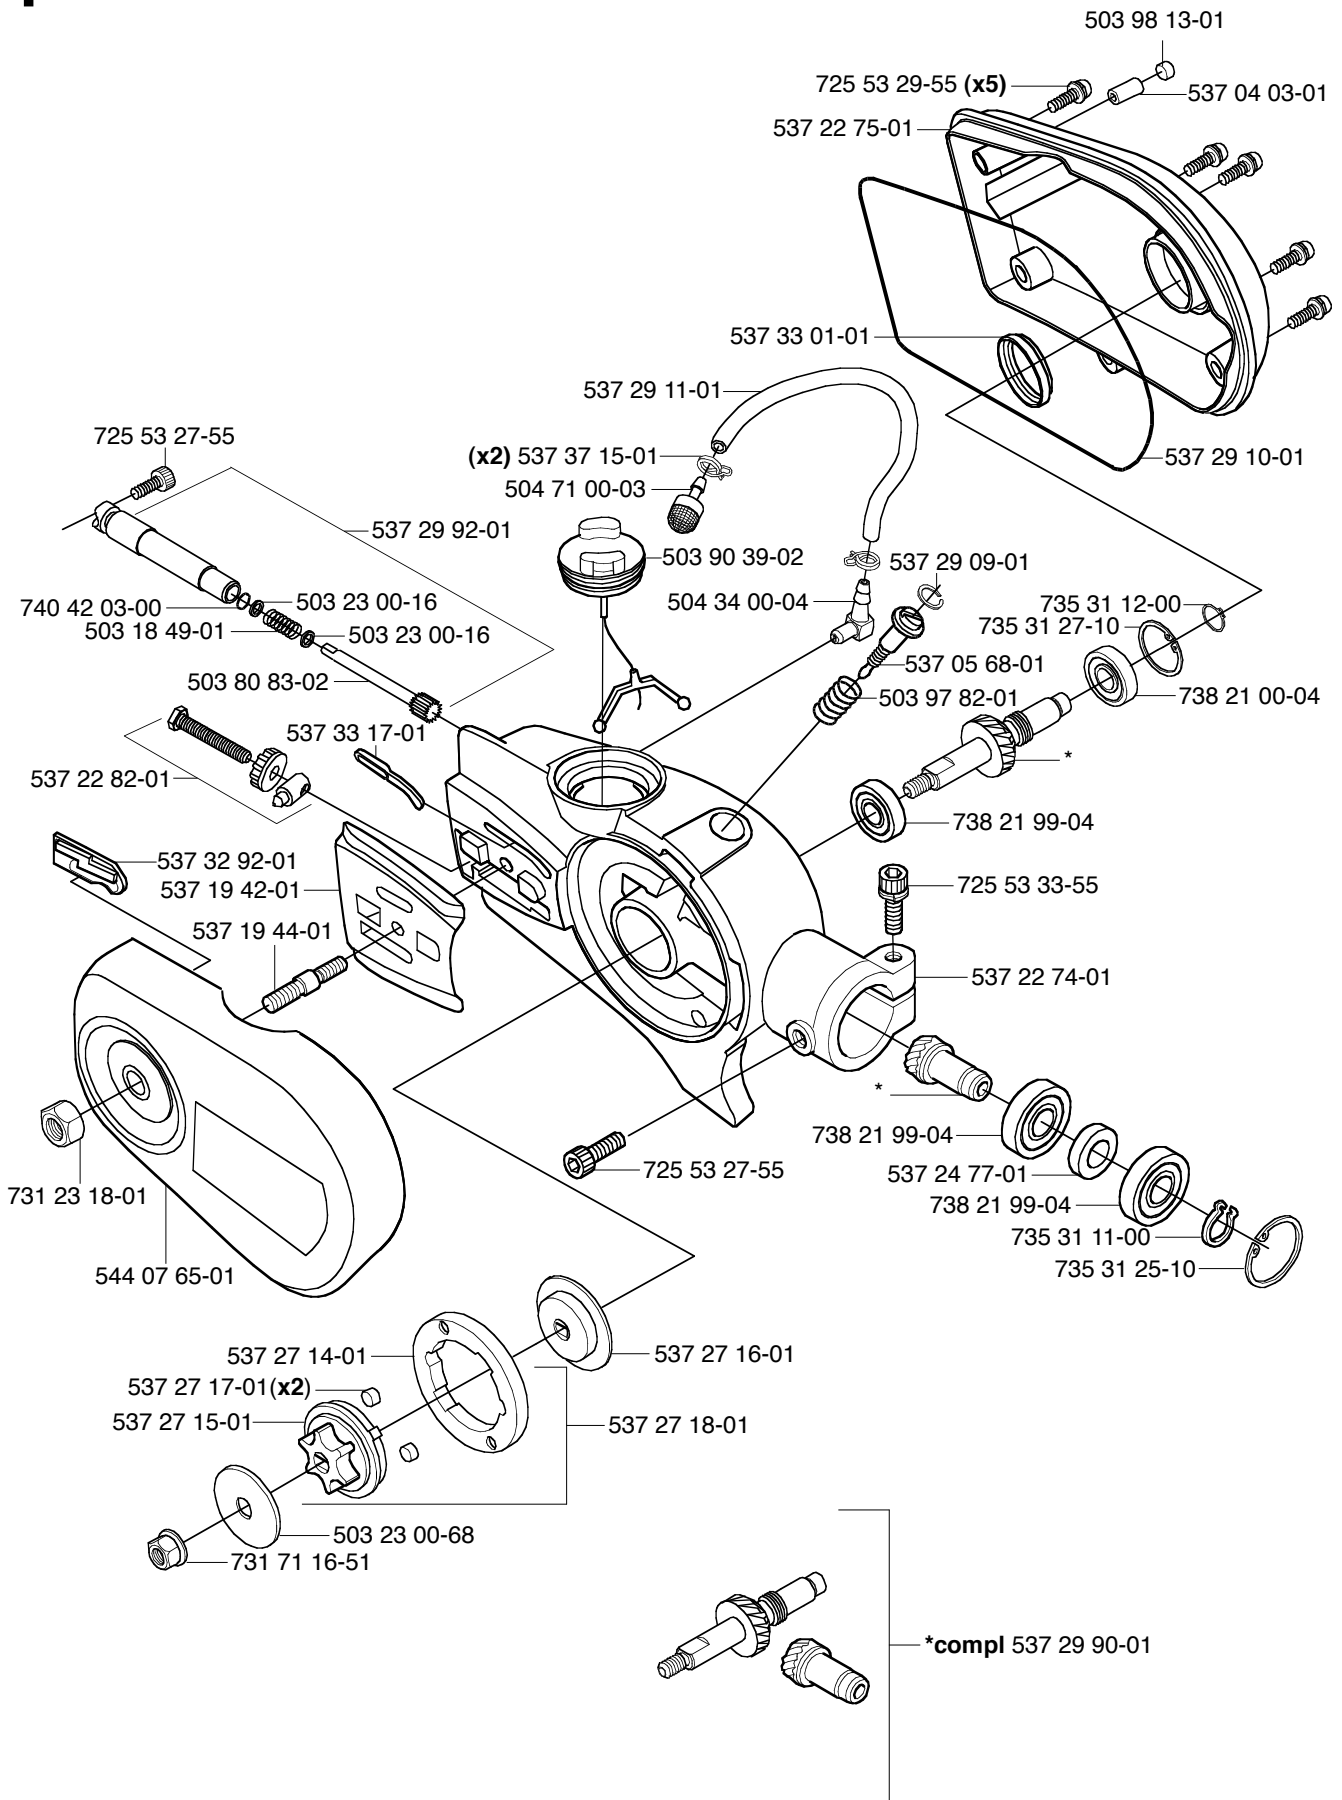

*503 98 54-01

*503 78 52-01

*537 01 19-01

537 08 39-01

C Hedgetrimmer Attachment

D Hedgetrimmer Attachment

E Saw Attachment L=1100mm

compl 537 18 33-18

compl 537 18 33-19 (USA)

F Saw Attachment

544 04 61-01

PAT. PEND.

G Saw Attachment

H Saw Attachment L=1100mm

**compl 537 17 48-01

J Sweeper Attachment SR600