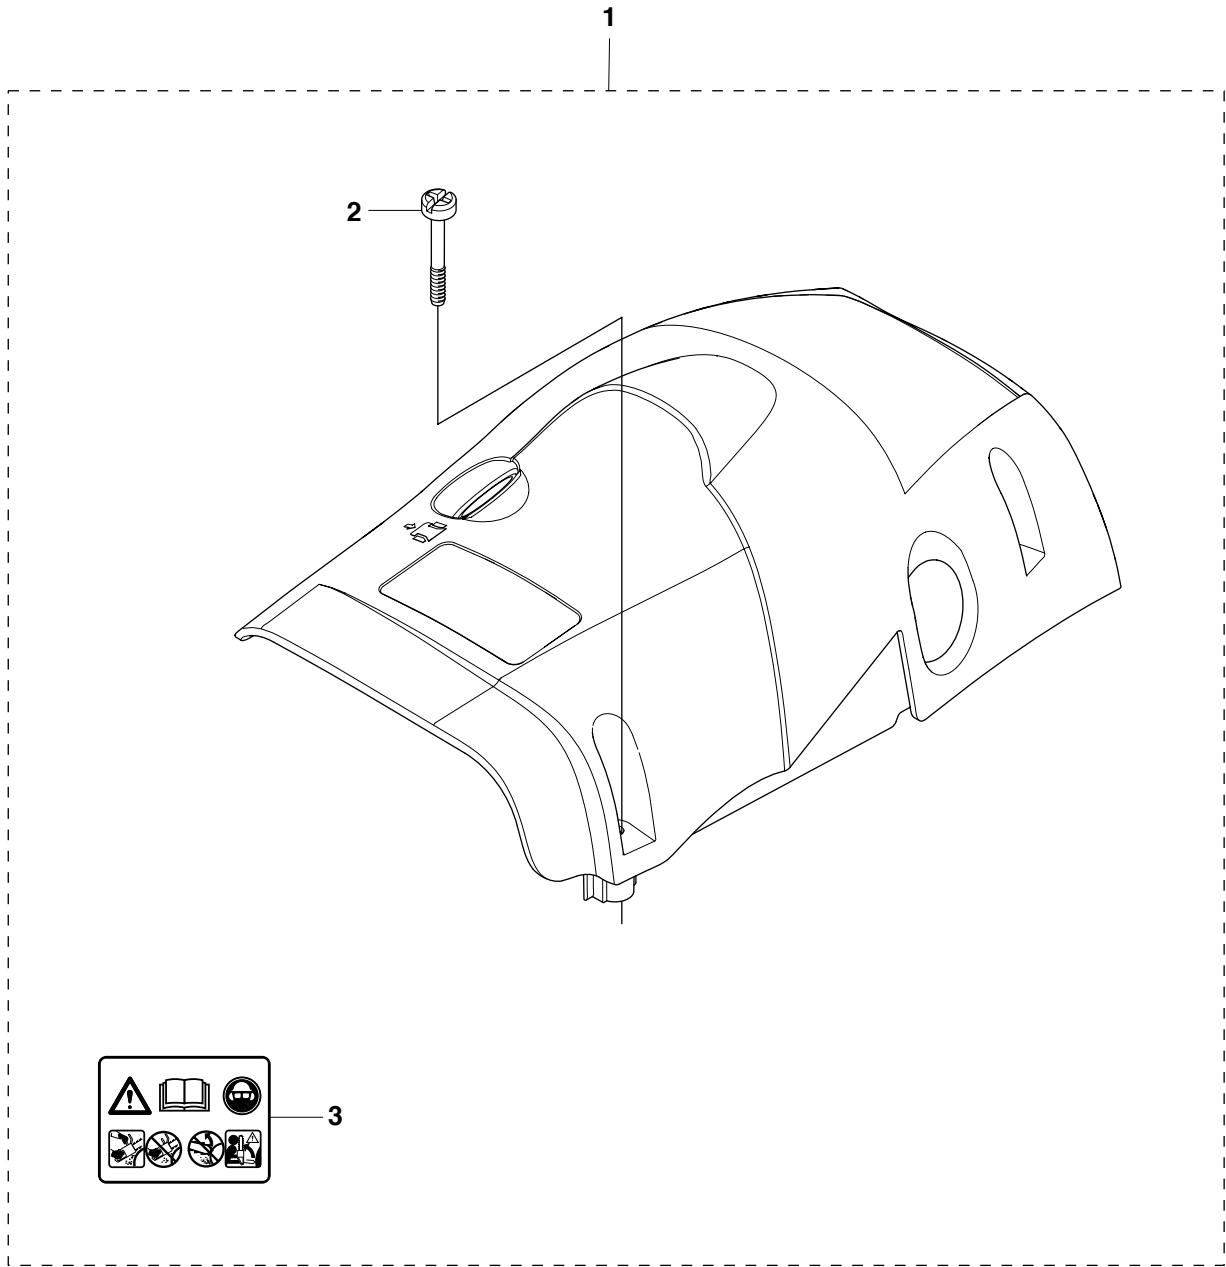

C CS2255
COVER

Position	Article	Quantity	Notes	Kit
1	501 98 68-01	1		
2	503 20 34-76	3		1
3	503 98 74-01	1		1