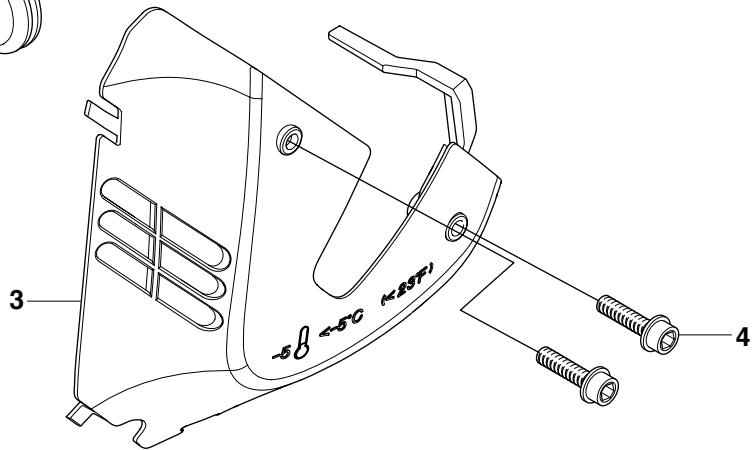

Q CS2255
WINTER KIT

Position	Article	Quantity	Notes	Kit
1	537 25 57-01	1	μ80	
2	503 40 59-01	1		
3	501 98 73-01	1		
4	503 21 70-16	2