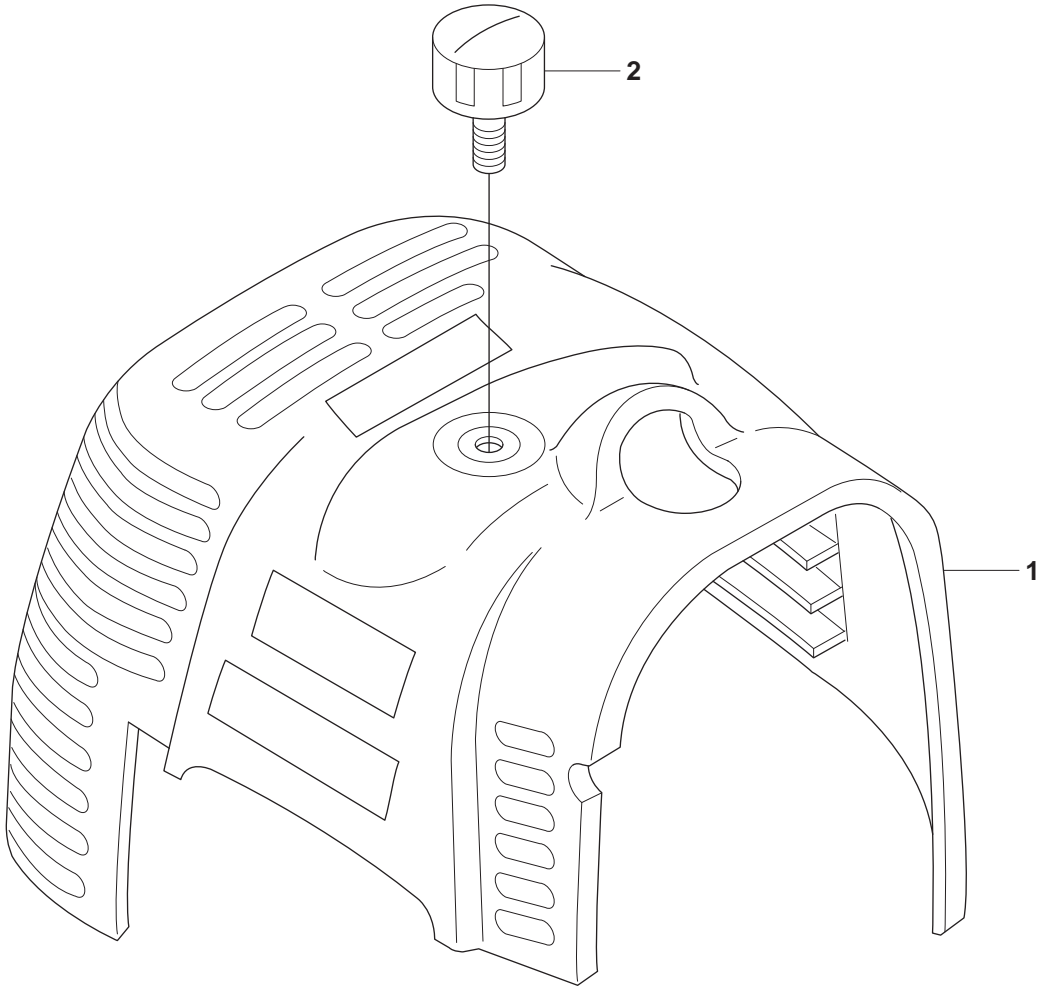

F BP2053
COVER

Page F   BP2053   CYLINDER COVER

Position	Article	Quantity	Notes	Kit
1	523 10 06-01	1		
2	523 10 07-01	1