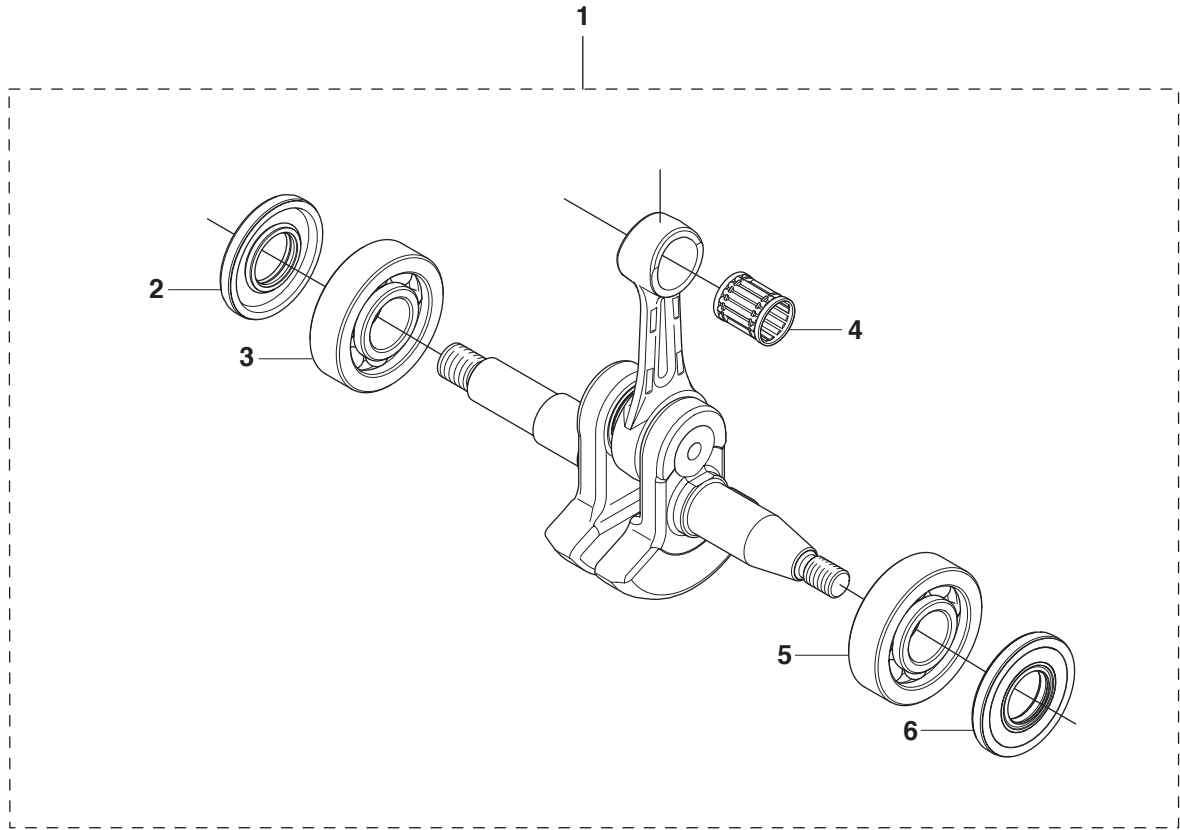

J CS2255
CRANKSHAFT

Page J CS2255 CRANKSHAFT				
Position	Article	Quantity	Notes	Kit
1	537 31 40-02	1		
2	503 26 19-01	1		1
3	503 25 16-02	1		1
4	501 86 18-01	1		1
5	503 25 16-02	1		1
6	503 26 19-01	1		1