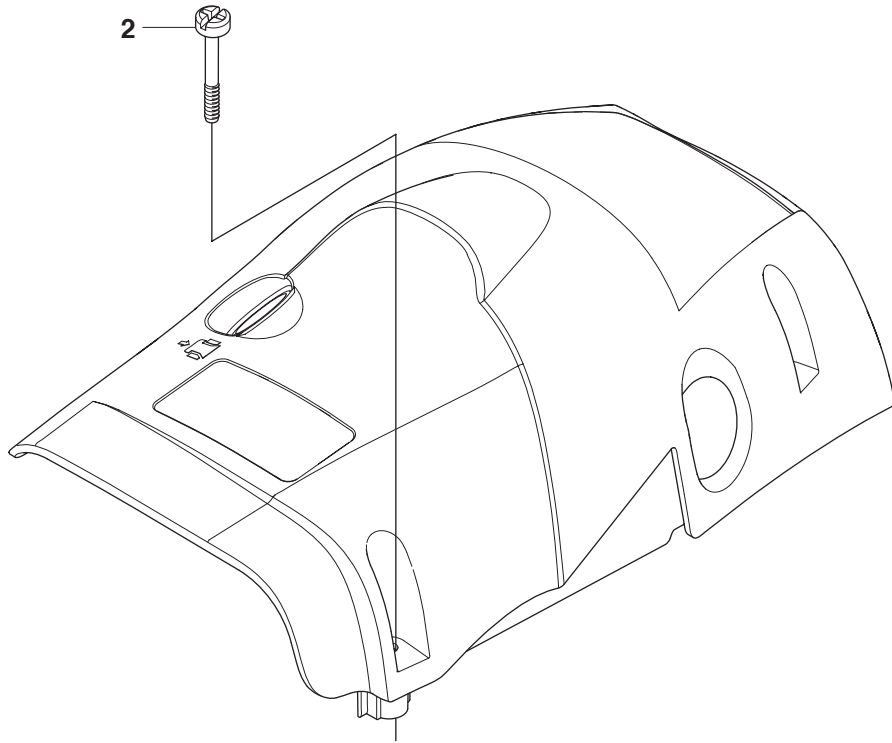

C CS2255
COVER

1

2

3

Page C CS2255 COVER				
Position	Article	Quantity	Notes	Kit
1	501 98 68-01	1		
2	503 20 34-76	3		1
3	503 98 74-01	1		1