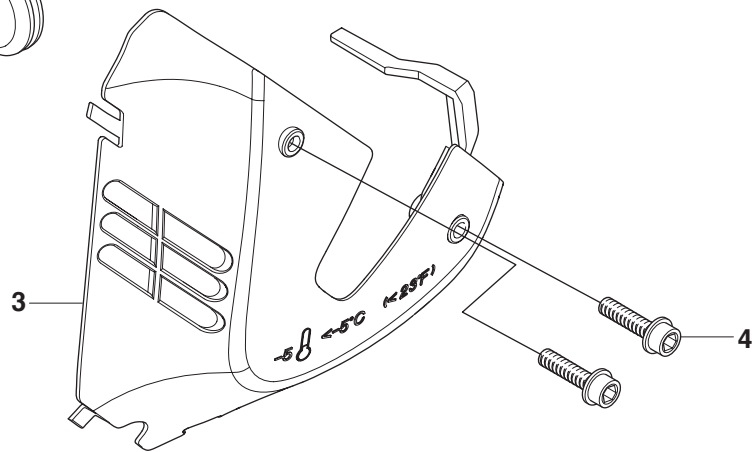

Q CS2255
WINTER KIT

Page Q CS2255 WINTER KIT				
Position	Article	Quantity	Notes	Kit
1	537 25 57-01	1	μ80	
2	503 40 59-01	1		
3	501 98 73-01	1		
4	503 21 70-16	2