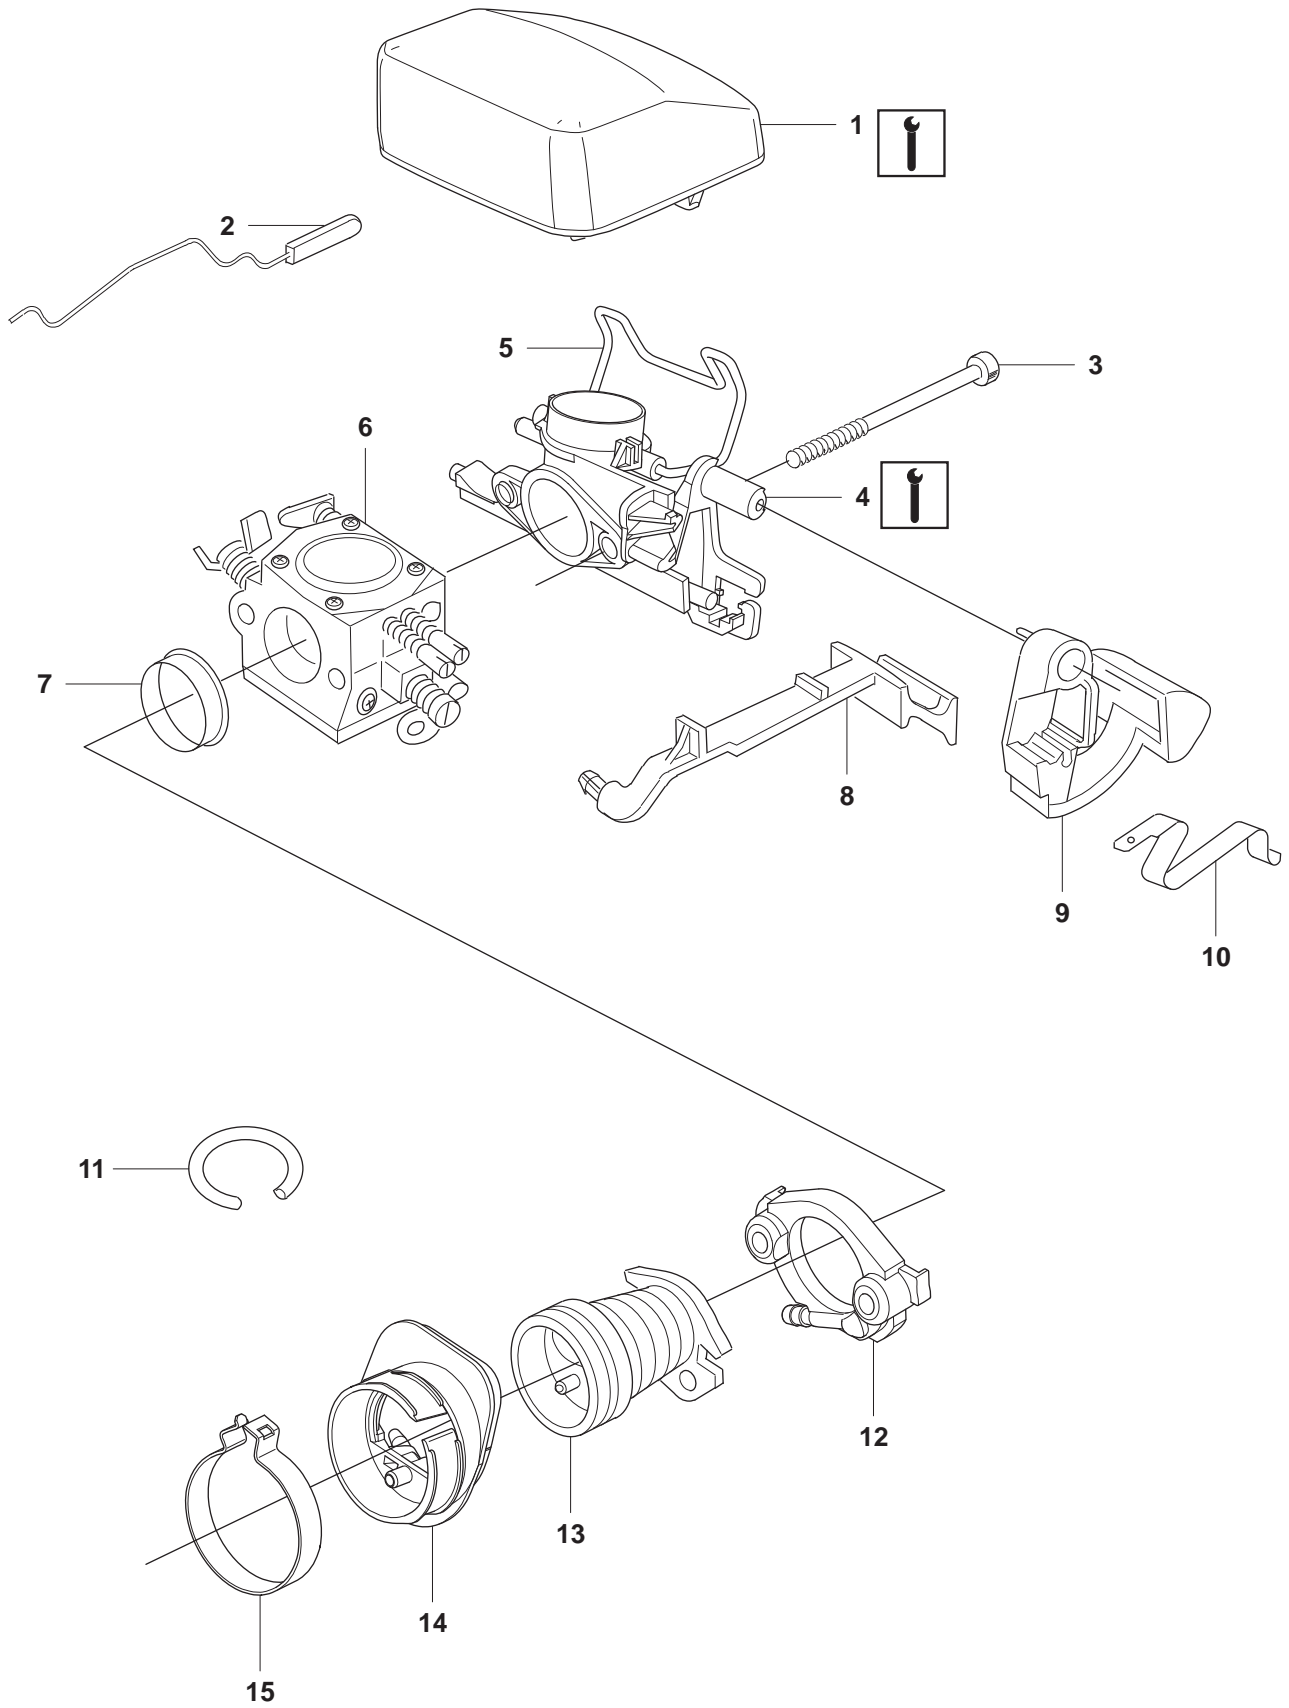

E CS2153/CS2152
CARBURETOR & AIR FILTER

Page E CS2153, CS2152		CARBURETOR & AIR FILTER		
Position	Article	Quantity	Notes	Kit
1	537 26 49-01	1	NYLON 80my Black	
1	537 26 49-02	1	NYLON 44my Yellow	
1	537 26 49-03	1	FELT White	
2	503 88 92-01	1		
3	503 21 74-50	2		
4	544 36 05-01	1		
5	537 39 31-02	1		
6	503 28 32-10	1	C3-EL32 B	
7	537 02 90-01	1		
8	503 86 96-01	1		
9	503 86 95-02	1		
10	503 86 97-02	1		
11	544 32 51-01	1		
12	544 45 29-01	1		
13	503 86 63-02	1		
14	537 42 28-01	1		
15	537 43 88-01	1