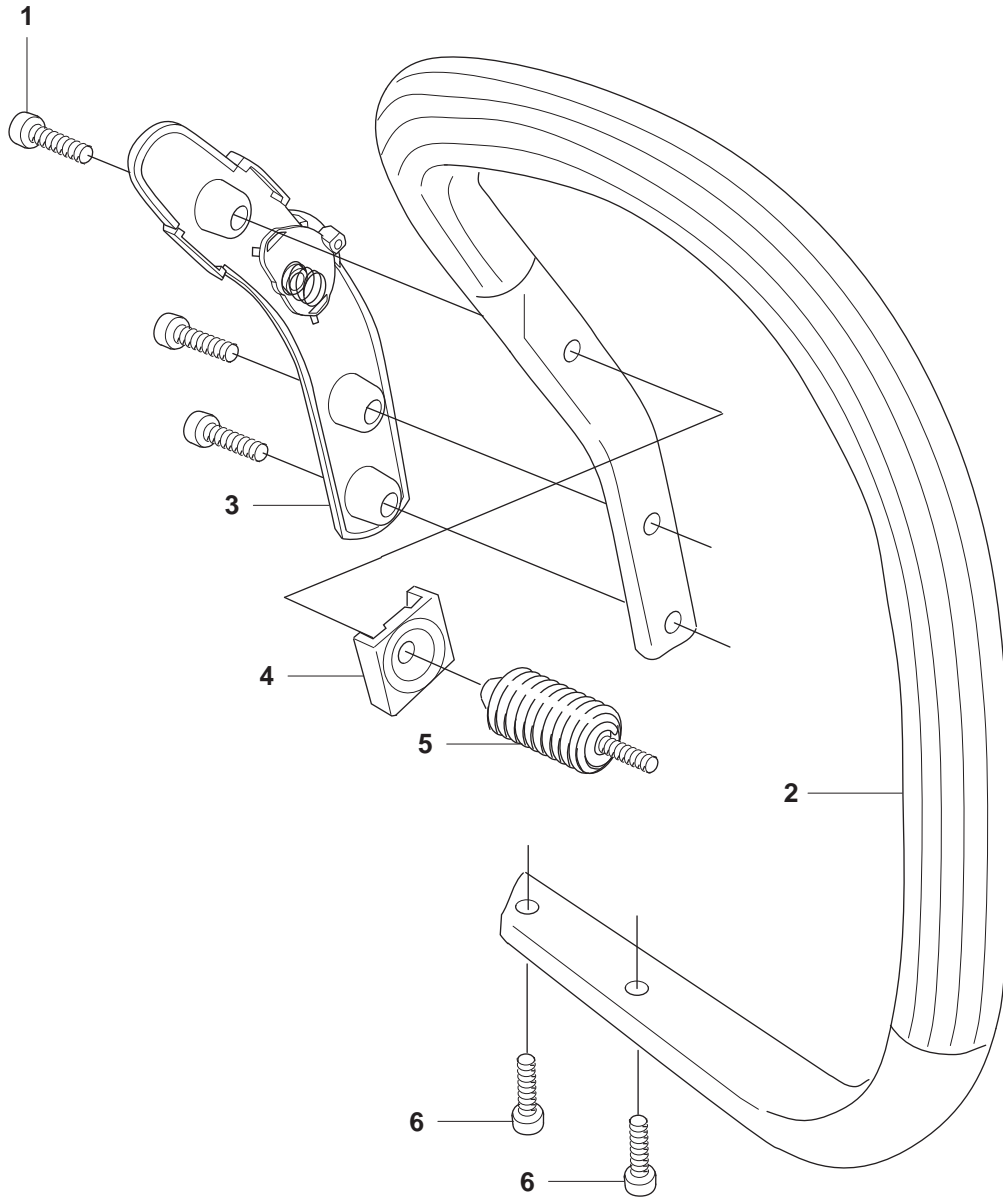

K CS2153/CS2152
HANDLE

Page K CS2153, CS2152		HANDLE		
Position	Article	Quantity	Notes	Kit
1	503 21 88-76	3		
2	537 30 19-01	1	Std-version	
2	537 30 19-02	1	W, WH-version	
3	537 32 68-02	1	W, WH-version	
4	503 92 24-02	1		
5	503 89 83-01	1		
6	503 21 88-72	2