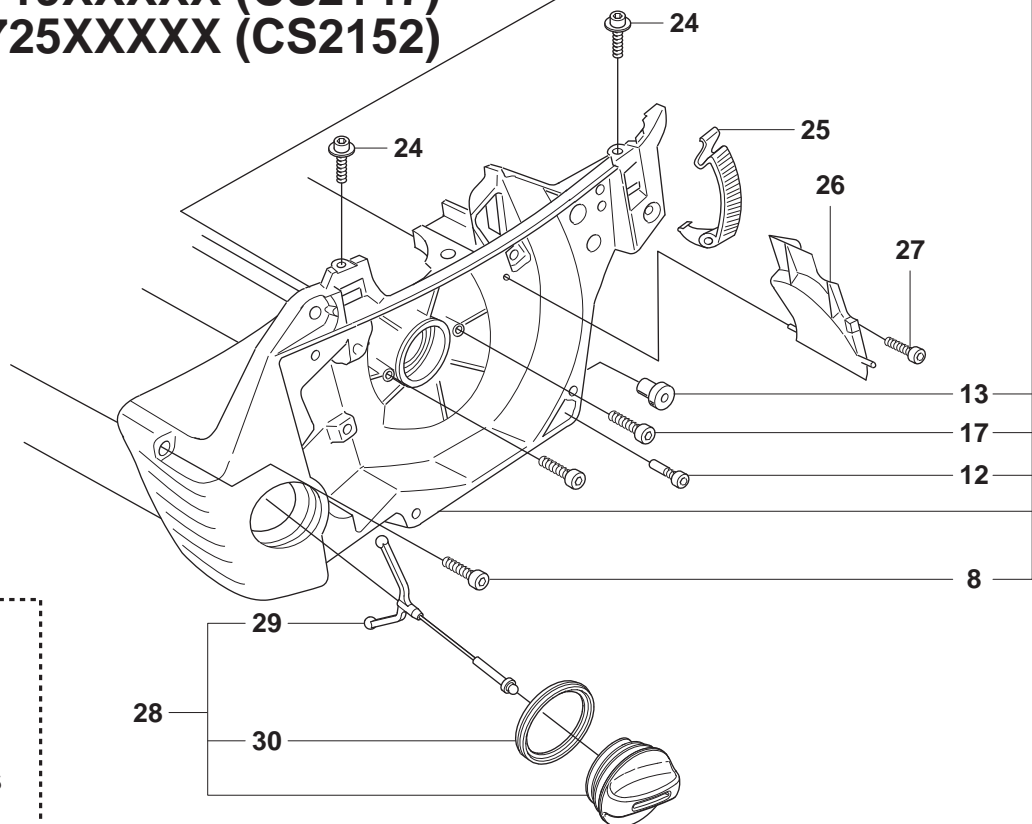

Ⓐ 503 94 28-02
Set of gaskets
Dichtungssatz
Jeu de joints
Juego de juntas
Packningssats