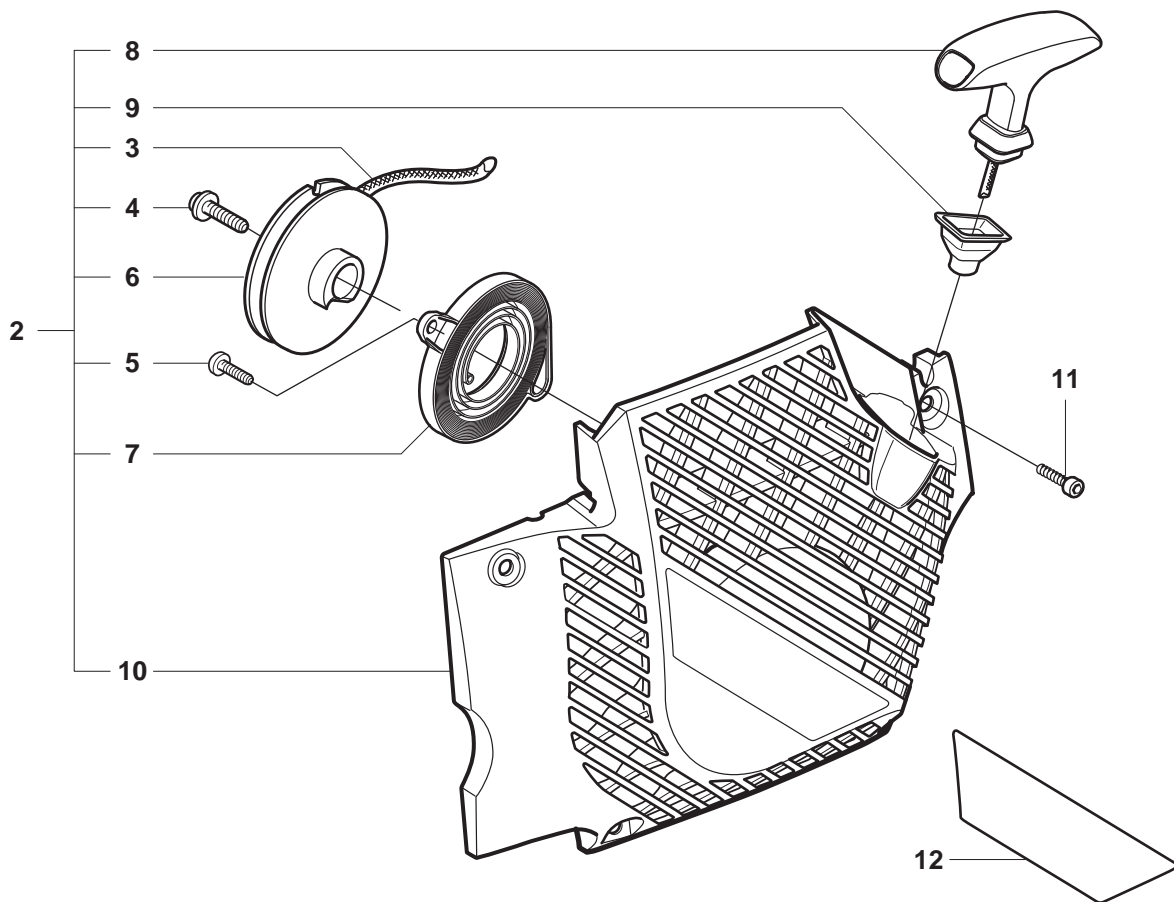

M CS2153/CS2152
STARTER

Page M		CS2153, CS2152		STARTER	
Position	Article	Quantity	Notes	Kit	
1	503 89 06-01	1			
2	503 99 58-02	1			
3	505 30 51-25	1		2	
4	503 21 77-16	1		2	
5	503 21 29-10	2		2	
6	537 09 25-01	1		2	
7	537 09 31-01	1		2	
8	537 19 65-01	1		2	
9	537 28 32-01	1		2	
10	503 96 04-02	1		2	
11	544 08 03-01	4			
12	537 00 62-11	1	CS 2152		
12	537 00 62-12	1	CS 2152 W		
12	537 00 62-13	1	CS 2152 C		
12	537 00 62-14	1	CS 2152 CWH		
12	537 00 62-15	1	CS 2152 WH		
12	537 00 62-24	1	CS 2153		
12	537 00 62-25	1	CS2153 CWH		
12	537 00 62-27	1	CS2153 C