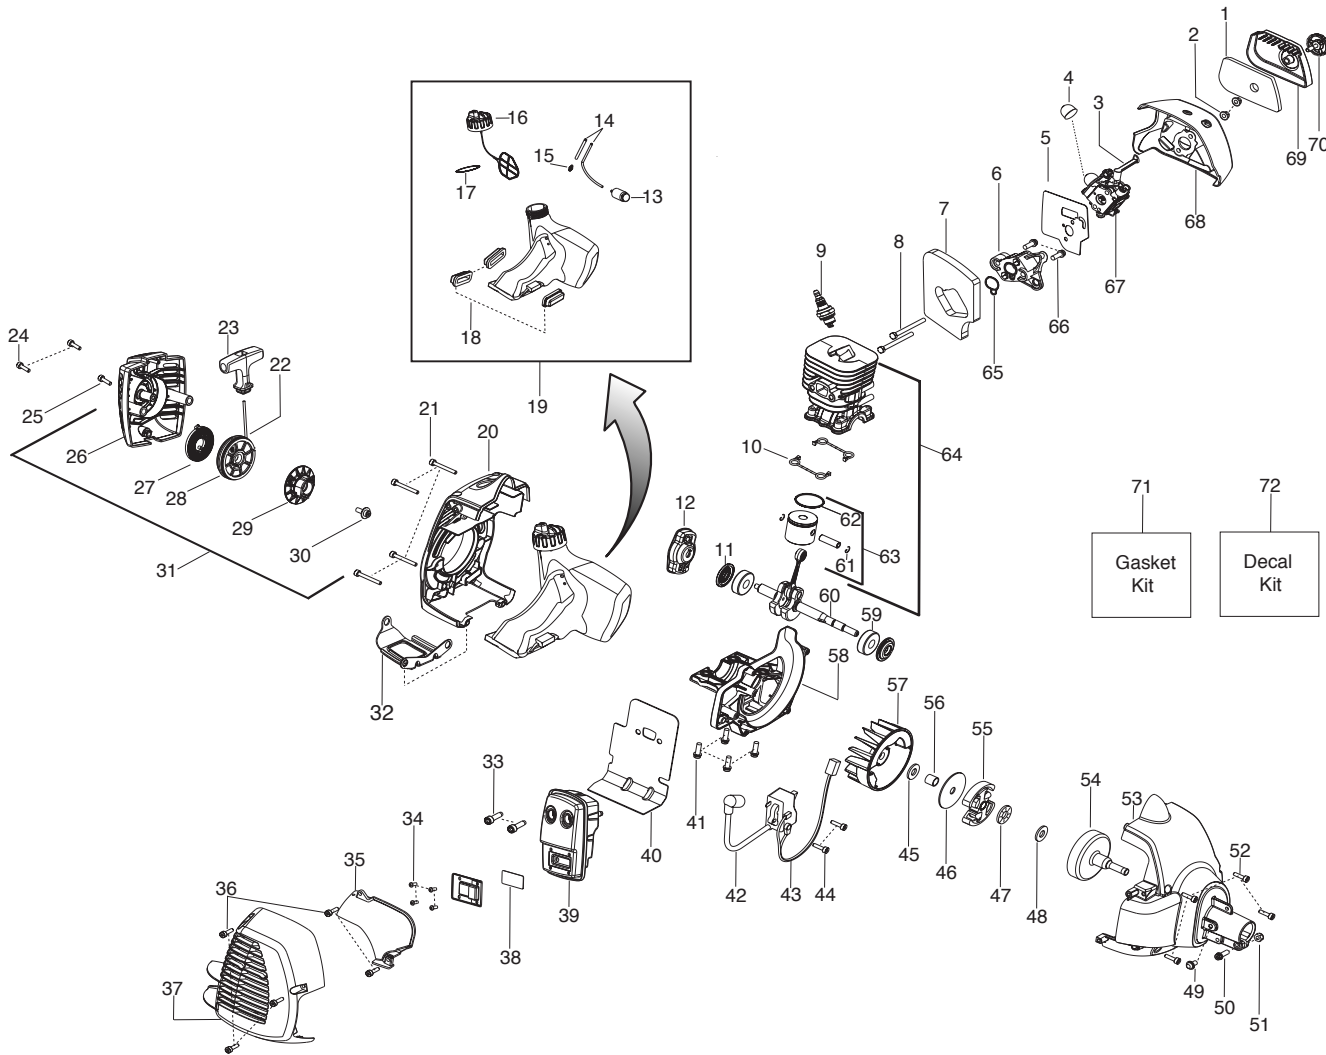

Ref.	Part No.	Description	Ref.	Part No.	Description	Ref.	Part No.	Description
1.	545036402	Nose Cone - LH	23.	537160602	Lockout - Throttle			
2.	545036502	Nose Cone - RH	24.	537160205	Housing - Throttle -LH			
3.	530016448	Screw	25.	545125801	Assy - Cable Wire			
4.	530016449	Screw	26.	537174201	Spring - Trigger			
5.	537172810	Handle-Assist	27.	537160802	Trigger - Throttle			
6.	503200245	Screw	28.	503216618	Screw			
7.	545056601	Clamp-Harness (lower)	29.	503200735	Screw			
8.	530015940	Screw	30.	537160304	Housing-Throttle - RH			
9.	545067102	Assy-Throttle Housing (Incl. 19,20,21,22,23, 24,25,26,27,28,29,30)	31.	545007507	Flexshaft			
10.	502199503	Handlebar	32.	544845802	Harness			
11.	731231401	Nut	33.	545081703	Kit-Shield (Incl. 34,35,43)			
12.	537172903	Cover-Assist Handle	34.	530052286	Limitter - Line			
13.	502211201	Clip-Handlebar	35.	530015814	Screw			
14.	545113301	Clamp-Harness (upper)	37.	503890101	Cup-Support			
15.	545180879	Kit-Driveshaft (Incl. 40,41,44,46)	38.	537285601	Support - Flange			
16.	530015814	Screw	39.	503856301	Locknut - Blade			
17.	530058563	Clamp - Bracket	40.	530016014	Screw			
18.	545058502	Clamp 1" Handlebar	41.	545003902	Screw			
19.	537419001	Switch-Stop	42.	537234901	Disc-Driver			
20.	537160702	Lockout-Starter Throttle	43.	530015771	Screw			
21.	537174301	Spring - Lockout	44.	530057554	Bracket - Shield			
22.	503221013	Nut	45.	502285901	Pin - Locking			
			46.	530096295	Assy - Gearbox			

✓ = New Part Number For This IPL

★ = Refer to the Service Reference Indicated for more information.(Located at the END of the IPL)

Parts List No. 545192181		Jonsered® PARTS LIST	MODEL BC 2128
Date 12/17/08	NEW		Page: 2
NOTE : Illustration may differ from actual model due to design changes.			