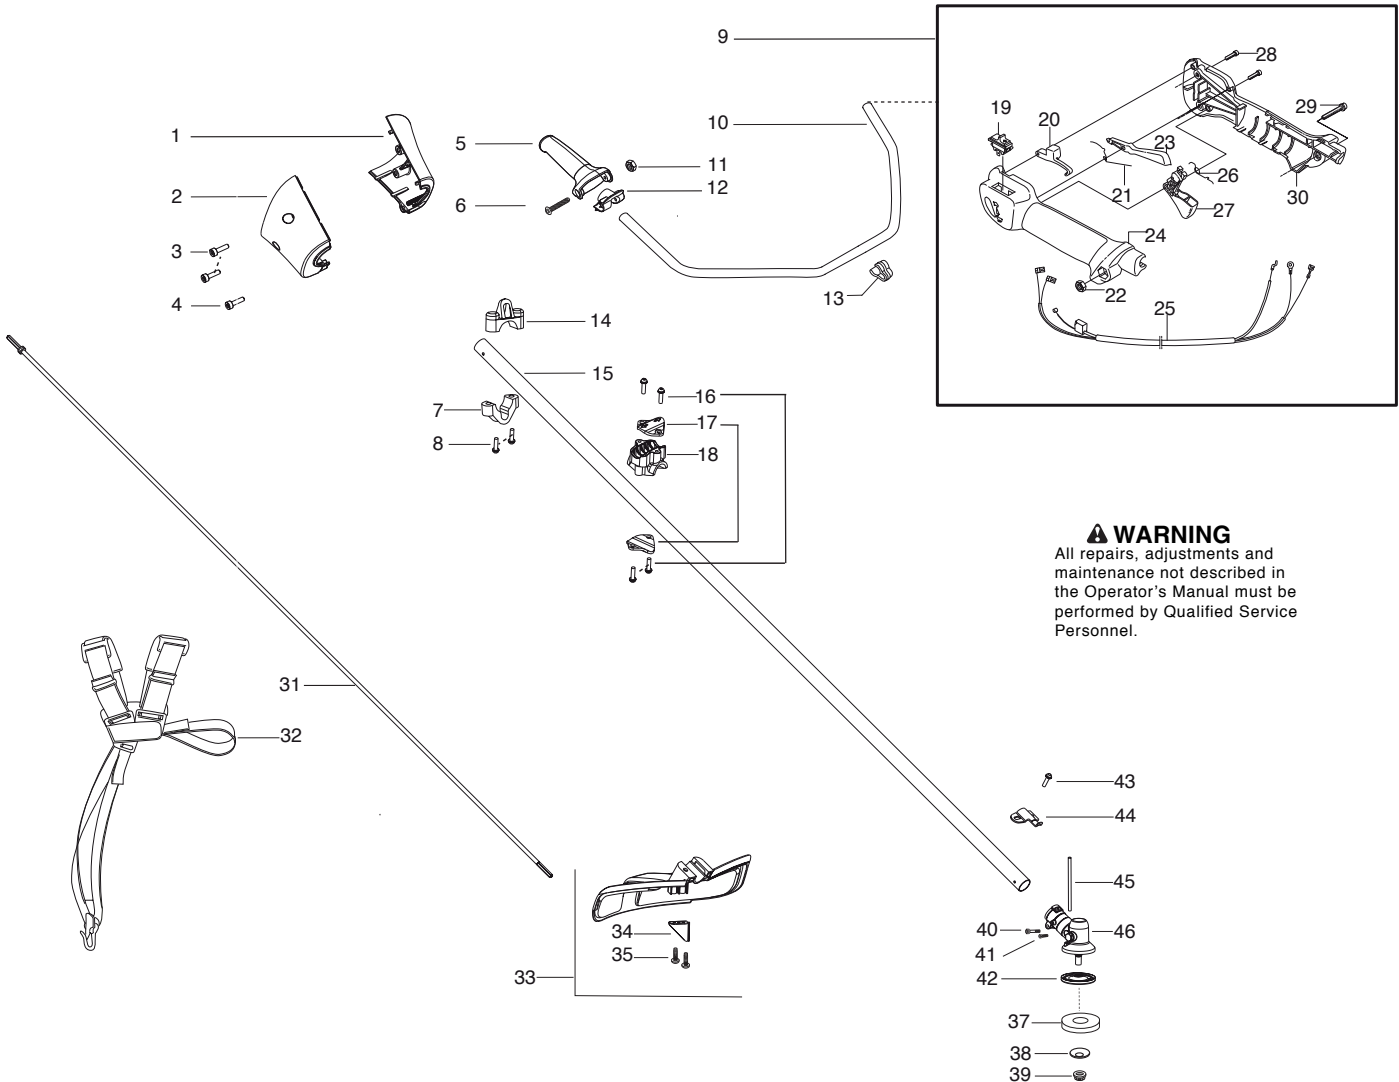

Parts List No. 545192181		Jonsered® PARTS LIST	MODEL BC 2128
Date 12/17/08	NEW		Page: 1

NOTE : Illustration may differ from actual model due to design changes.

⚠ WARNING
All repairs, adjustments and maintenance not described in the Operator's Manual must be performed by Qualified Service Personnel.

Ref.	Part No.	Description	Ref.	Part No.	Description	Ref.	Part No.	Description
1.	545036402	Nose Cone - LH	23.	537160602	Lockout - Throttle			
2.	545036502	Nose Cone - RH	24.	537160205	Housing - Throttle -LH			
3.	530016448	Screw	25.	545125801	Assy - Cable Wire			
4.	530016449	Screw	26.	537174201	Spring - Trigger			
5.	537172810	Handle-Assist	27.	537160802	Trigger - Throttle			
6.	503200245	Screw	28.	503216618	Screw			
7.	545056601	Clamp-Harness (lower)	29.	503200735	Screw			
8.	530015940	Screw	30.	537160304	Housing-Throttle - RH			
9.	545067102	Assy-Throttle Housing (Incl. 19,20,21,22,23, 24,25,26,27,28,29,30)	31.	545007507	Flexshaft			
10.	502199503	Handlebar	32.	544845802	Harness			
11.	731231401	Nut	33.	545081703	Kit-Shield (Incl. 34,35,43)			
12.	537172903	Cover-Assist Handle	34.	530052286	Limitter - Line			
13.	502211201	Clip-Handlebar	35.	530015814	Screw			
14.	545113301	Clamp-Harness (upper)	37.	503890101	Cup-Support			
15.	545180879	Kit-Driveshaft (Incl. 40,41,44,46)	38.	537285601	Support - Flange			
16.	530015814	Screw	39.	503856301	Locknut - Blade			
17.	530058563	Clamp - Bracket	40.	530016014	Screw			
18.	545058502	Clamp 1" Handlebar	41.	545003902	Screw			
19.	537419001	Switch-Stop	42.	537234901	Disc-Driver			
20.	537160702	Lockout-Starter Throttle	43.	530015771	Screw			
21.	537174301	Spring - Lockout	44.	530057554	Bracket - Shield			
22.	503221013	Nut	45.	502285901	Pin - Locking			
			46.	530096295	Assy - Gearbox			

✓ = New Part Number For This IPL

★ = Refer to the Service Reference Indicated for more information.(Located at the END of the IPL)