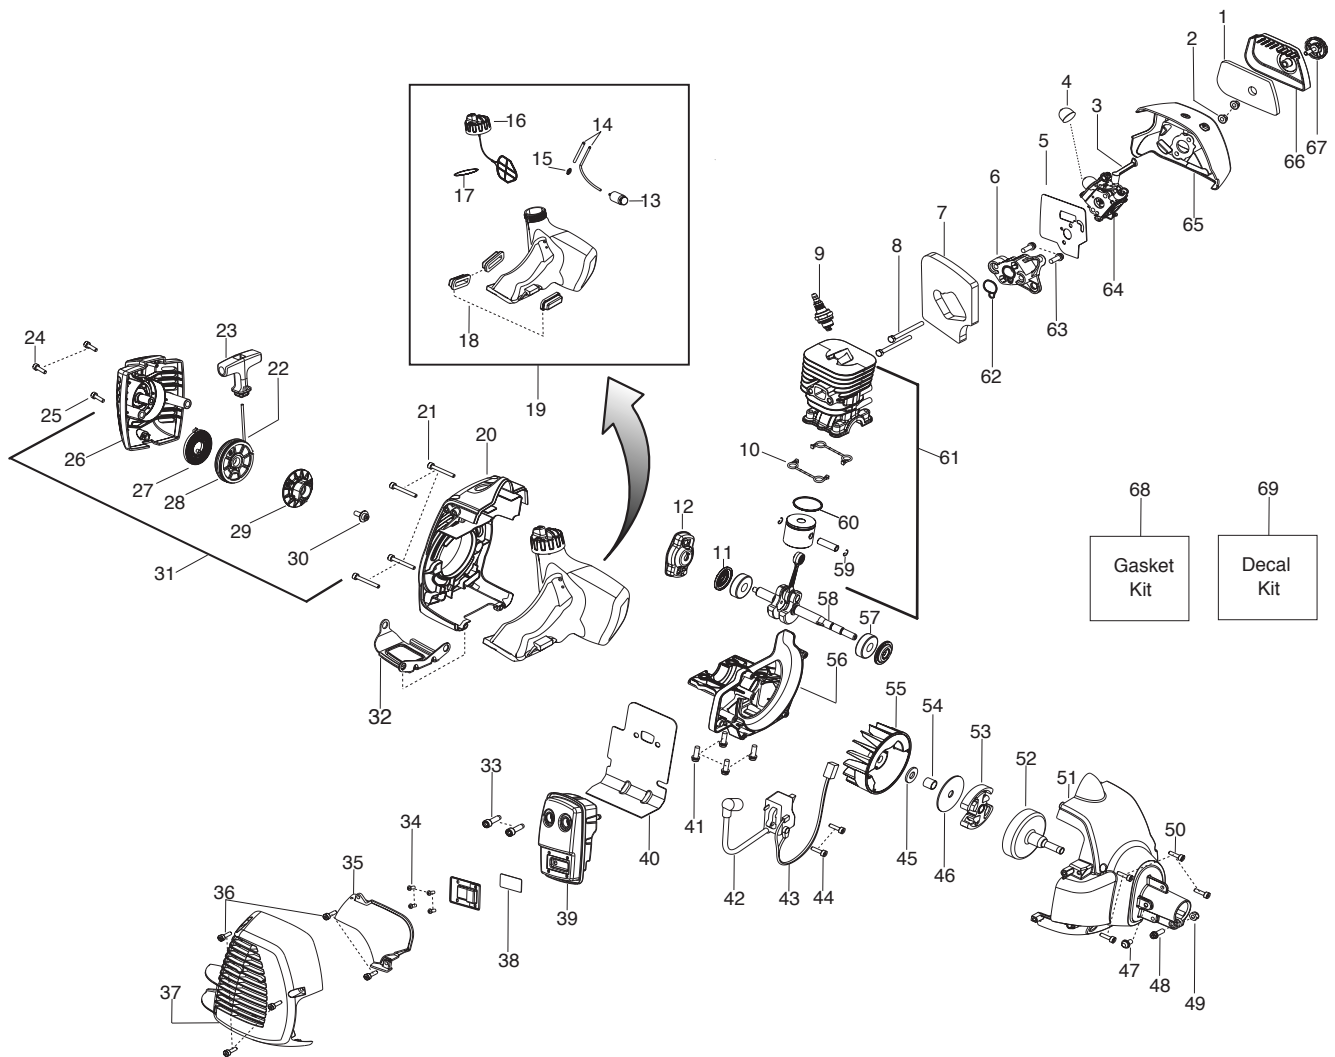

# GT2128

**Spare parts**

**Ersatzteile**

**Pièces détachées**

**Reserve onderdelen**

**Repuestos**

**Reservdelar**

Parts List No. 545192163		<b>Jonsered</b> <sup>®</sup> PARTS LIST	MODEL GT2128
Date 12/16/08	NEW		NOTE : Illustration may differ from actual model due to design changes.

**⚠ WARNING**  
All repairs, adjustments and maintenance not described in the Operator's Manual must be performed by Qualified Service Personnel.

Ref.	Part No.	Description	Ref.	Part No.	Description
1.	545125301	Assy-Cable/Wire Harness			
2.	545072001	Trigger			
3.	545062003	Housing-Throttle (RH)			
4.	530016448	Screw			
5.	545007508	Flexshaft			
6.	530016449	Screw			
7.	530016454	Spring-Trigger			
8.	545081888	Kit-Driveshaft			
9.	530059185	Clamp-Handle			
10.	530016152	Wingnut			
11.	545071801	Housing-Throttle (LH)			
12.	545030601	Kit-Switch			
13.	545074201	Handle-Assist			
14.	530015820	Bolt			
15.	545006096	Kit-Shield (Incl. 16,17,18,19, 22)			
16.	545081862	Kit - Limiter-Line			
17.	530015814	Screw			
18.	530015820	Bolt			
19.	530015197	Nut			
20.	545017403	Dust Cup			
22.	530056401	Wrench			

✓ = New Part Number For This IPL

★ = Refer to the Service Reference Indicated for more information.(Located at the END of the IPL)

<b>Parts List No.</b> 545192163		<b>Jonsered® PARTS LIST</b>	<b>MODEL</b> GT 2128
<b>Date</b> 12/16/08	<b>NEW</b>		<b>Page:</b> 2
<b>NOTE :</b> Illustration may differ from actual model due to design changes.			