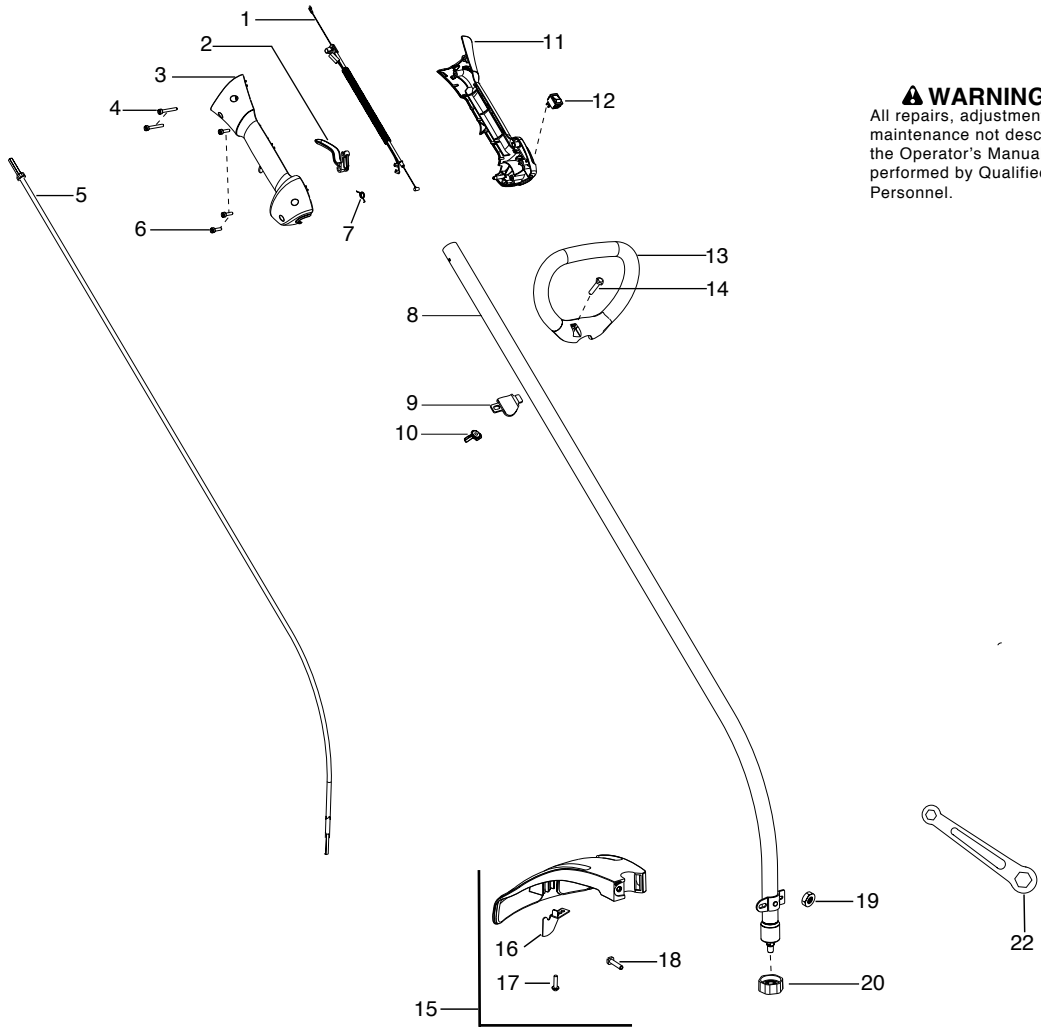

# GT2128

**Spare parts**

**Ersatzteile**

**Pièces détachées**

**Reserve onderdelen**

**Repuestos**

**Reservdelar**

Parts List No. 545192163		<b>Jonsered</b> <sup>®</sup> PARTS LIST	MODEL GT2128
Date 12/16/08	NEW		NOTE : Illustration may differ from actual model due to design changes.

**⚠ WARNING**  
All repairs, adjustments and maintenance not described in the Operator's Manual must be performed by Qualified Service Personnel.

Ref.	Part No.	Description	Ref.	Part No.	Description
1.	545125301	Assy-Cable/Wire Harness			
2.	545072001	Trigger			
3.	545062003	Housing-Throttle (RH)			
4.	530016448	Screw			
5.	545007508	Flexshaft			
6.	530016449	Screw			
7.	530016454	Spring-Trigger			
8.	545081888	Kit-Driveshaft			
9.	530059185	Clamp-Handle			
10.	530016152	Wingnut			
11.	545071801	Housing-Throttle (LH)			
12.	545030601	Kit-Switch			
13.	545074201	Handle-Assist			
14.	530015820	Bolt			
15.	545006096	Kit-Shield (Incl. 16,17,18,19, 22)			
16.	545081862	Kit - Limiter-Line			
17.	530015814	Screw			
18.	530015820	Bolt			
19.	530015197	Nut			
20.	545017403	Dust Cup			
22.	530056401	Wrench			

✓ = New Part Number For This IPL

★ = Refer to the Service Reference Indicated for more information.(Located at the END of the IPL)

<b>Parts List No.</b> 545192163		<b>Jonsered® PARTS LIST</b>	<b>MODEL</b> GT 2128
<b>Date</b> 12/16/08	<b>NEW</b>		<b>Page:</b> 2
<b>NOTE :</b> Illustration may differ from actual model due to design changes.			

✓ = New Part Number For This IPL

★ = Refer to the Service Reference Indicated for more information.(Located at the END of the IPL)