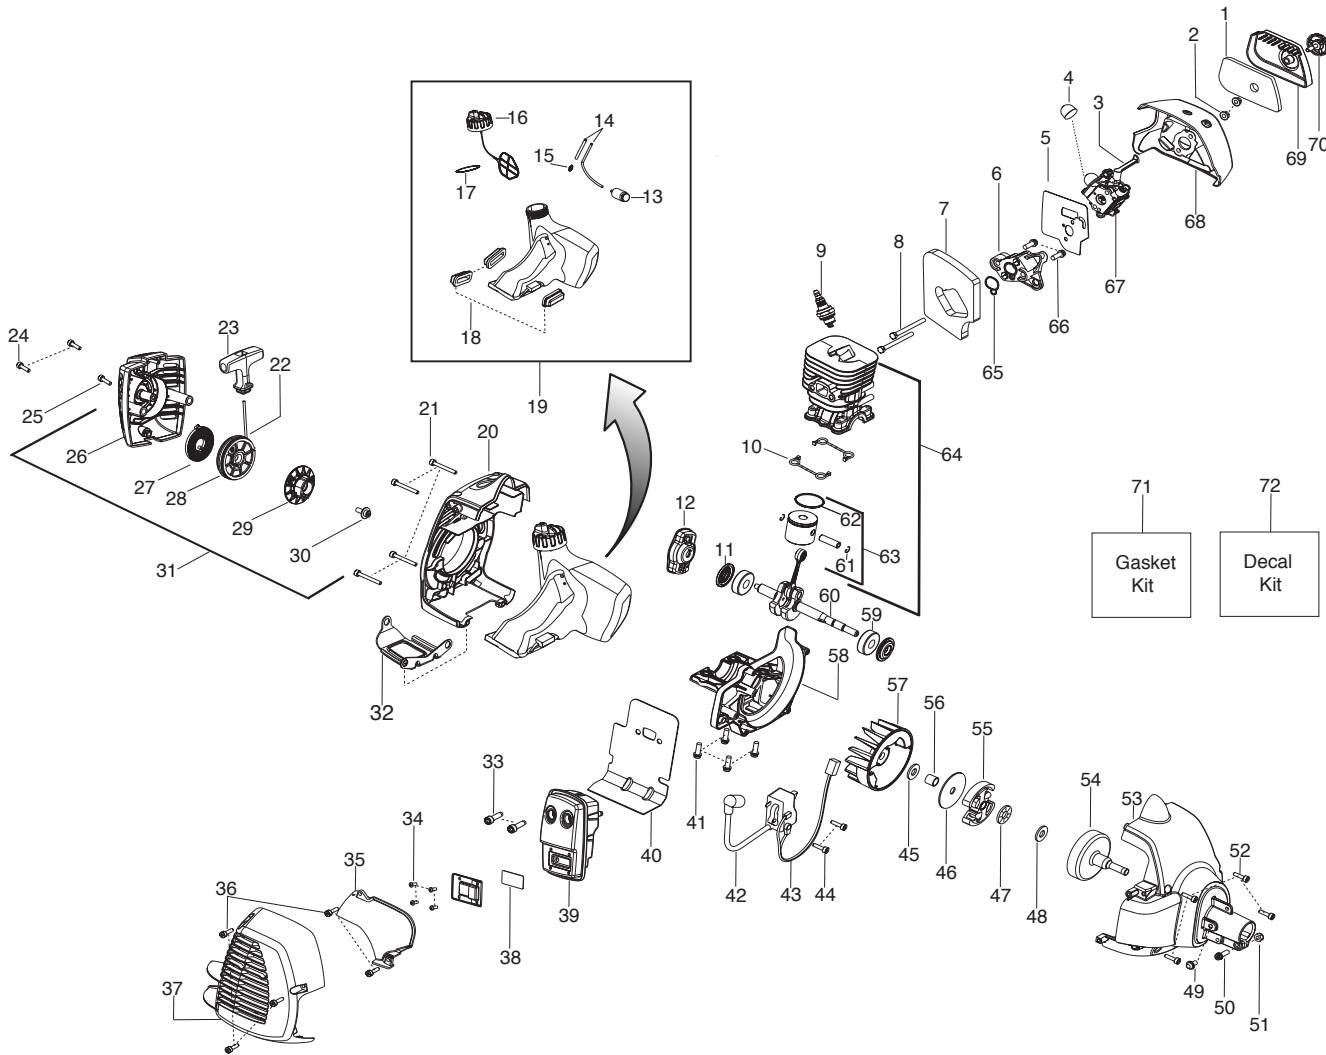

Parts List No. 545192162		Jonsered® PARTS LIST	MODEL GC2128C
Date 12/16/08	NEW		Page: 2

NOTE : Illustration may differ from actual model due to design changes.

Ref.	Part No.	Description	Ref.	Part No.	Description	Ref.	Part No.	Description
1.	530150253	Filter	25.	530016449	Screw	49.	530016469	Screw
2.	530016101	Nut-Carb. Screw	26.	545219503	Starter Hsg. w/eyelet	50.	530016470	Screw
3.	530057844	Lever - Choke	27.	545008080	Kit-Starter Spring	51.	530015768	Locknut
4.	530058709	Bulb-Purge	28.	545008078	Kit-Starter Pulley	52.	530016456	Screw
5.	545008086	Kit-Carb. Gasket (Incl 7,65)	29.	544038702	Pulley-Driver	53.	545072901	Assy-Fan Housing
6.	530035596	Adaptor-Carb.	30.	530016468	Screw	54.	530150039	Assy-Clutch Drum
7.	545008084	Foam-Gasket (kit)	31.	545219501	Assy-Starter Hsg.(Incl. 22,23,26,27,28,29,30)	55.	545050405	Kit-Clutch Assy.
8.	530016400	Bolt	32.	545071601	Plate-Wear	56.	530057852	Spacer
9.	952030201	Plug-Spark (RCJ-8Y)	33.	530058982	Bolt-Muffler	57.	530039242	Flywheel
10.	545008084	Seal-Cylinder (kit)	34.	530015241	Screw	58.	545195601	Crankcase-Cast
11.	545008084	Seal-Crankshaft (kit)	35.	530150440	Shield-Heat	59.	545013401	Bearing
12.	503873305	Assy-Starter Pawl	36.	530016449	Screw	60.	545195202	Assy.-Crankshaft
13.	530095646	Assy-Fuel Filter	37.	545065401	Guard-Muffler	61.	530015162	Retainer-Piston Pin
14.	530069599	Kit-Fuel Line (Incl. 15)	38.	545030501	Kit-Spark (Incl. 34)	62.	530019283	Ring-Piston
15.	530023877	Fitting-Fuel Line	39.	545057501	Assy-Muffler	63.	545081814	Kit-Piston (Incl. 61,62)
16.	545073101	Assy-Cap w/ret.(Incl. 17)	40.	545008084	Gasket-Paper Met.(kit)	64.	545008083	Kit-Cyl./Piston (Incl. 63)
17.	545008084	O-Ring-Fuel Cap (kit)	41.	530015897	Screw	65.	545008084	Seal-adaptor (kit)
18.	530059780	Isolator-Fuel Tank	42.	545046701	Module-Ignition	66.	530015897	Screw
19.	545180871	Kit-Fuel Tank Assy. (Incl. 13,14,15,16,17,18)	43.	530039227	Assy-Leadwire	67.	545081850	Kit-Carb. (Incl. 3,4,5)
20.	545065201	Shroud-Rear	44.	530016456	Screw	68.	545071701	Airbox
21.	530016448	Screw	45.	530016463	Washer	69.	545071901	Cover-Air Box
22.	545008079	Kit-Rope	46.	530094189	Washer-Clutch	70.	545072201	Assy-Knob
23.	545043205	Handle-Starter	47.	545173401	Bearing - Thrust	71.	545008084	Kit-Gasket (Incl. 5,7,10,11,17,40,65)
24.	530016426	Screw	48.	530016420	Washer - Thrust	72.	545180856	Kit-Decal

✓ = New Part Number For This IPL

★ = Refer to the Service Reference Indicated for more information.(Located at the END of the IPL)