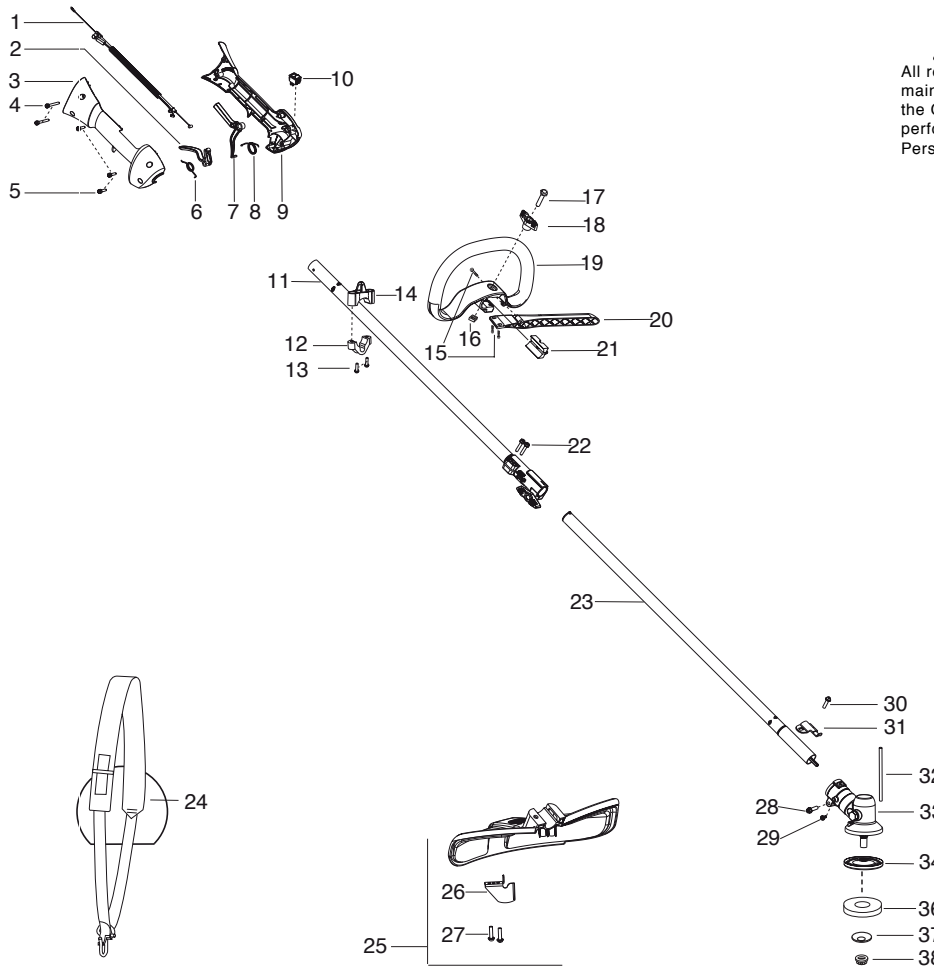

GC2128C

Spare parts

Ersatzteile

Pièces détachées

Reserve onderdelen

Repuestos

Reservdelar

Parts List No. 545192162		Jonsered® PARTS LIST	MODEL GC2128C
Date 12/16/08	NEW		Page: 1
NOTE : Illustration may differ from actual model due to design changes.			

⚠ WARNING
All repairs, adjustments and maintenance not described in the Operator's Manual must be performed by Qualified Service Personnel.

Ref.	Part No.	Description	Ref.	Part No.	Description	Ref.	Part No.	Description
1.	545125301	Assy-Cable/Wire Harness	22.	503200725	Screw-Clamp			
2.	545072001	Trigger	23.	545006067	Kit-Lower Driveshaft (Incl. flex, 28,29,31,33)			
3.	545024202	Housing-Throttle (RH)	24.	537216201	Harness-Shoulder			
4.	530016448	Screw	25.	545081703	Kit-Shield (Incl. 26,27,30)			
5.	530016449	Screw	26.	530052286	Limiter-Line			
6.	530016454	Spring-Trigger	27.	530015814	Screw			
7.	545072102	Throttle-Lockout	28.	530016014	Screw			
8.	545045601	Spring-Lockout	29.	545003902	Screw			
9.	545071801	Housing-Throttle (LH)	30.	530015771	Screw			
10.	545030601	Kit-Switch	31.	530057554	Bracket-Shield			
11.	545180855	Kit-Upper Driveshaft (Incl. flex & 22)	32.	502285901	Pin-Locking			
12.	545056601	Clamp-Harness (lower)	33.	530096295	Assy-Gearbox			
13.	530015940	Screw	34.	537234901	Driver Disc			
14.	545113301	Clamp-Harness (upper)	36.	503890101	Cup-Support			
15.	503217516	Screw	37.	537285601	Support - Flange			
16.	502197101	Nut - Square M6	38.	503856301	Locknut - Blade			
17.	725238051	Screw						
18.	503879001	Knob						
19.	545144302	Assy - Loop Handle w/J handle						
20.	503997802	Handle - J - Plastic						
21.	503940302	Spacer						

✓ = New Part Number For This IPL

★ = Refer to the Service Reference Indicated for more information.(Located at the END of the IPL)

Parts List No. 545192162		Jonsered® PARTS LIST	MODEL GC2128C
Date 12/16/08	NEW		Page: 2