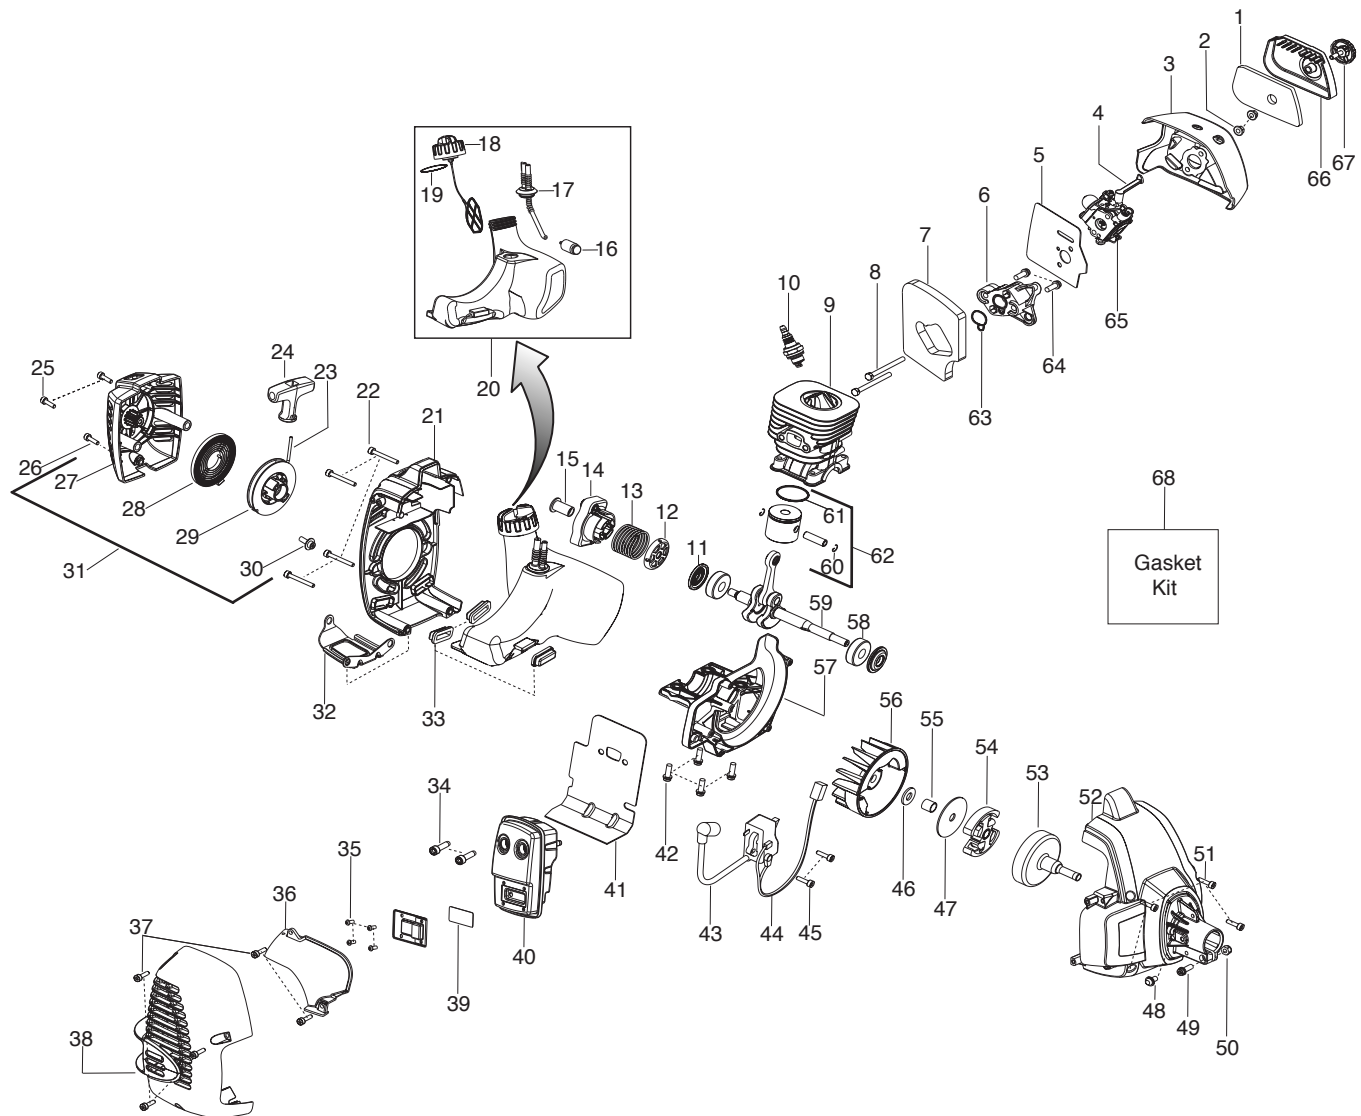

# GC2126

**Spare parts**

**Ersatzteile**

**Pièces détachées**

**Reserve onderdelen**

**Repuestos**

**Reservdelar**

<b>Parts List No.</b> 545103452		<b>Jonsered® PARTS LIST</b>	<b>MODEL</b> GC2126
<b>Date</b> 2/01/08	<b>Replaces</b> 545103452 - 9/28/07		<b>NOTE :</b> Illustration may differ from actual model due to design changes.

Not Shown

530058709 Bulb-Purge

✓ = New Part Number For This IPL

★ = Refer to the Service Reference Indicated for more information.(Located at the END of the IPL)

<b>Parts List No.</b> 545103452		<b>Jonsered</b> <sup>®</sup> PARTS LIST	<b>MODEL</b> GC2126
<b>Date</b> 2/01/08	<b>Replaces</b> 545103452 - 9/28/07		<b>NOTE</b> : Illustration may differ from actual model due to design changes.