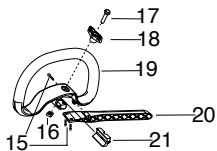

**⚠ WARNING**  
All repairs, adjustments and maintenance not described in the Operator's Manual must be performed by Qualified Service Personnel.

Ref.	Part No.	Description	Ref.	Part No.	Description	Ref.	Part No.	Description
1.	545125301	Assy-Cable/Wire Harness	22.	503200725	Screw-Clamp			
2.	545072001	Trigger	23.	545006071	Kit-Lower Driveshaft (Incl. flex, 28,29,31,33)			
3.	545024202	Housing-Throttle (RH)	24.	537216201	Harness-Shoulder			
4.	530016448	Screw	25.	545081703	Kit-Shield (Incl. 26,27,30)			
5.	530016449	Screw	26.	530052286	Limiter-Line			
6.	530016454	Spring-Trigger	27.	530015814	Screw			
7.	545072102	Throttle-Lockout	28.	530016014	Screw			
8.	545045601	Spring-Lockout	29.	545003902	Screw			
9.	545071801	Housing-Throttle (LH)	30.	530015771	Screw			
10.	545030601	Kit-Switch	31.	530057554	Bracket-Shield			
11.	545006070	Kit-Upper Driveshaft (Incl. flex & 22)	32.	502285901	Pin-Locking			
12.	545056601	Clamp-Harness (lower)	33.	530096295	Assy-Gearbox			
13.	530015940	Screw	34.	537234901	Driver Disc	545096801		Decal-Warning (upper)
14.	545113301	Clamp-Harness (upper)	36.	503890101	Cup-Support	545143401		Decal-Warning (lower)
15. ✓	★★★★★	Screw	37.	537285601	Support - Flange			
16. ✓	★★★★★	Nut - Square M6	38.	503856301	Locknut - Blade			
17. ✓	★★★★★	Screw						
18. ✓	★★★★★	Knob						
19. ✓	★★★★★	Assy - Loop Handle w/J handle						
20. ✓	★★★★★	Handle - J - Plastic						
21. ✓	★★★★★	Spacer						

Serial Number - 07202N and lower, please use the following parts:

- Ref.# 1 - 530015820 - Bolt
- Ref.# 2 - 545180810 Kit - Loop Handle w/"J" Handle (Includes hardware)
- Ref.# 3 - 530059185 Handle Clamp
- Ref.# 4 - 530016152 Wingnut