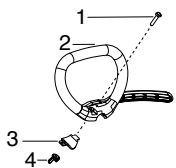

Parts List No. 545014396		Jonsered® PARTS LIST	MODEL GC2126C	
Date 2/08/08	Replaced 545014396 - 9/28/07		NOTE : Illustration may differ from actual model due to design changes.	Page: 3

***** **Service Reference** *****

Note : Due to product improvements, your unit may have a different carburetor.
Please refer to the serial number on your unit and order the parts below.

Serial Number - 07202N and lower, please use the following parts:
Page 2, Ref.# 67 - 545006060 Kit - Carburetor

Serial Number - 07203N and higher, please use the following parts:
Page 2, Ref.# 67 - 545081850 Kit - Carburetor

***** **Service Reference** *****

Note : Due to product improvements, your unit may have a different assist handle.
Please refer to the serial number on your unit and order the parts below.

Serial Number - 07202N and lower, please use the following parts:

- Ref.# 1 - 530015820 - Bolt
- Ref.# 2 - 545180810 Kit - Loop Handle w/"J" Handle (Includes hardware)
- Ref.# 3 - 530059185 Handle Clamp
- Ref.# 4 - 530016152 Wingnut