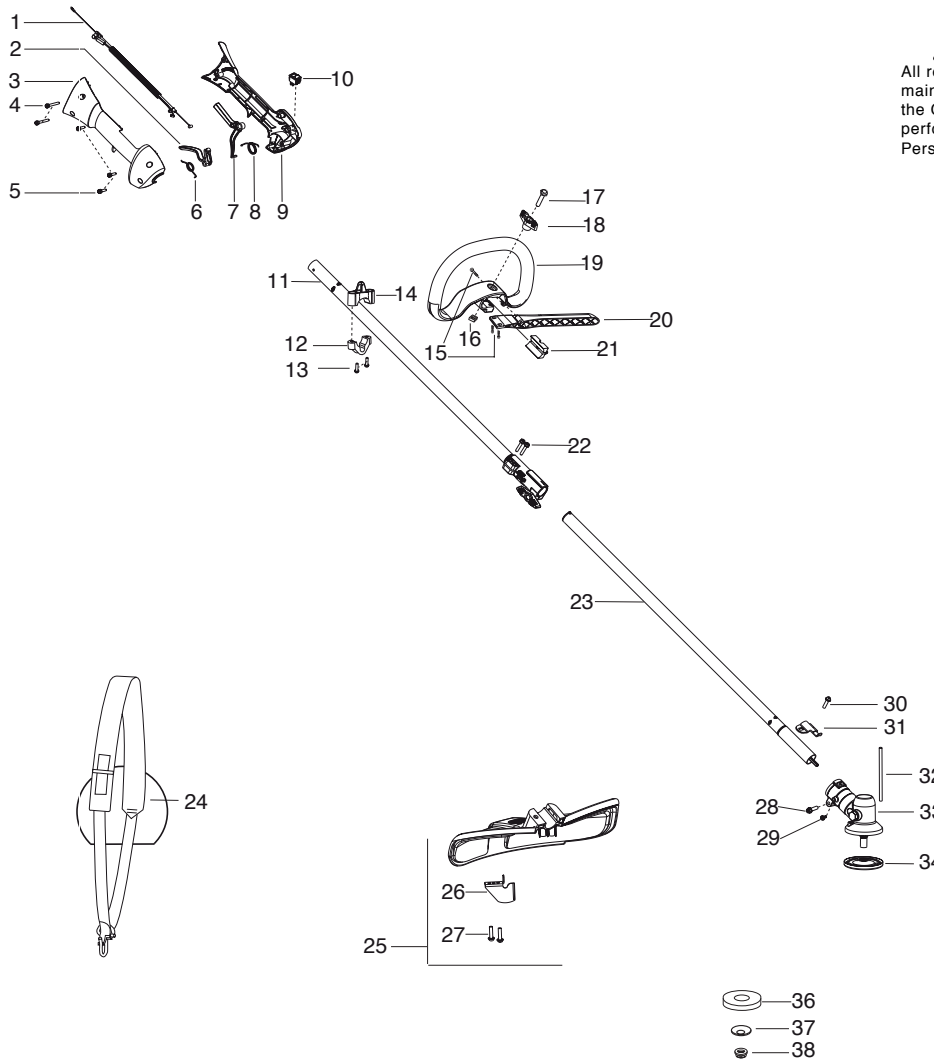

# GC2126C

**Spare parts**

**Ersatzteile**

**Pièces détachées**

**Reserve onderdelen**

**Repuestos**

**Reservdelar**

<b>Parts List No.</b> 545014396		<b>Jonsered® PARTS LIST</b>	<b>MODEL</b> GC2126C
<b>Date</b> 2/08/08	<b>Replaced</b> 545014396 - 9/28/07		<b>NOTE :</b> Illustration may differ from actual model due to design changes.

**Not Shown**

✓ = New Part Number For This IPL

★ = Refer to the Service Reference Indicated for more information.(Located at the END of the IPL)

<b>Parts List No.</b> 545014396		<b>Jonsered®</b> PARTS LIST	<b>MODEL</b> GC2126C
<b>Date</b> 2/08/08	<b>Replaced</b> 545014396 - 9/28/07		<b>NOTE :</b> Illustration may differ from actual model due to design changes.