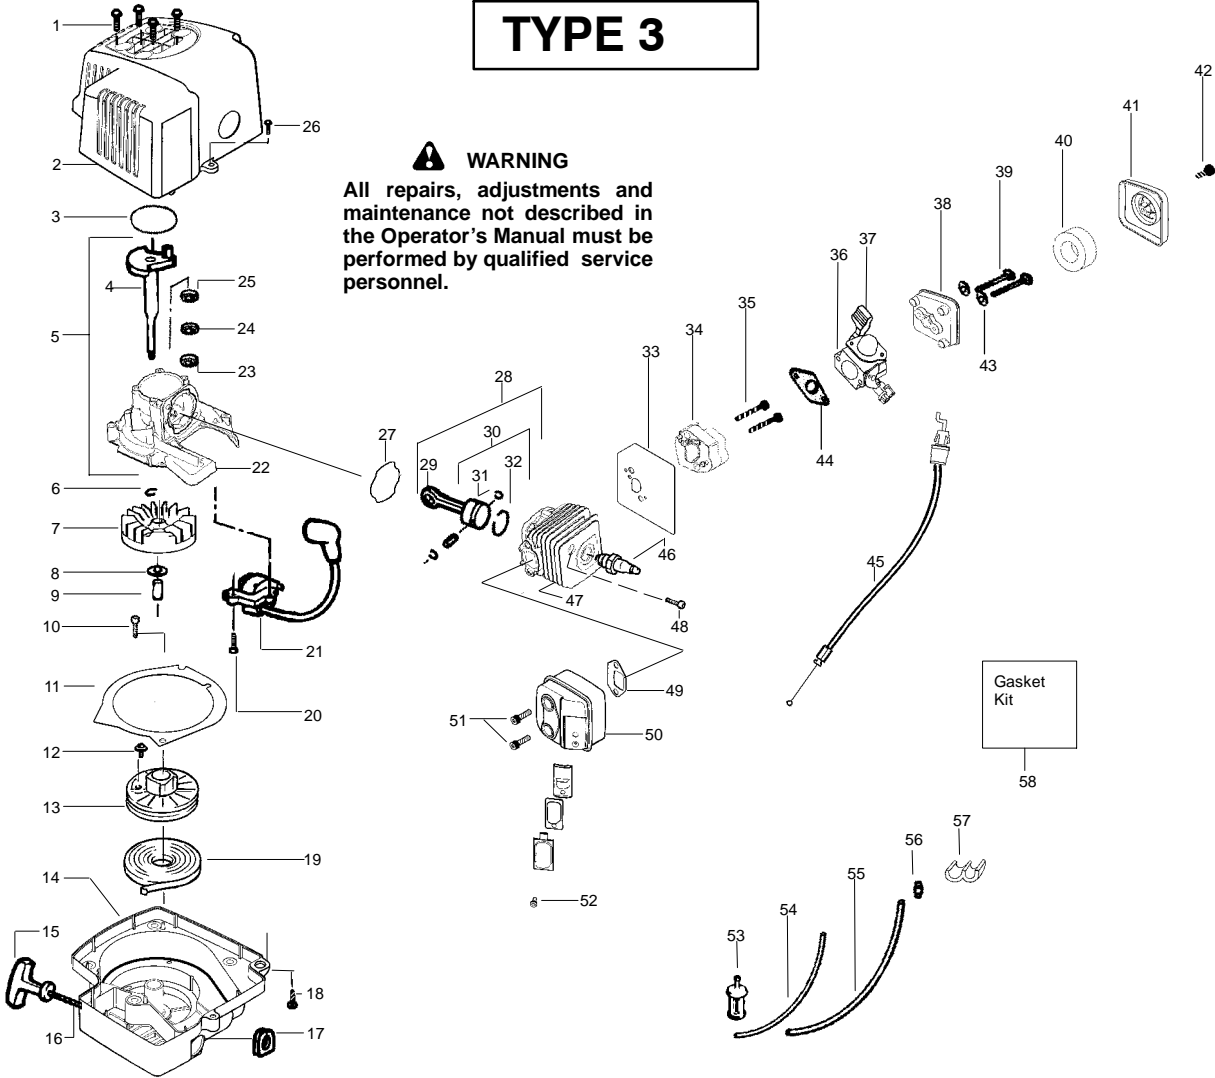

TYPE 3

WARNING
All repairs, adjustments and maintenance not described in the Operator's Manual must be performed by qualified service personnel.

Ref.	Part No.	Description	Ref.	Part No.	Description	Ref.	Part No.	Description
1.	530016386	Screw	24.	530019264	Seal-Crankshaft	46.	952030249	Spark Plug(RCJ-6Y)
2.	530056620	Shroud	25.	530032125	Bearing-Inner	47.	530012500	Cylinder
3.	530071486	O-Ring-C'case (kit)	26.	530015934	Screw	48.	530015953	Screw
4.	530012571	Assy-Crankshaft	27.	530071486	Seal-Cylinder (kit)	49.	530071486	Gasket-Muffler (kit)
5.	530071681	Assy-C/case-C/shaft (Incl. #4,6 & 22)	28.	530071785	Kit-Piston/Rod Assy. (Incl. 29 & 30)	50.	530071805	Kit-Muffler (incl. # 49,51,52)
6.	530015941	Ring-Retainer-C'shaft	29.	530069945	Kit-Connecting Rod Assy.	51.	530016338	Bolt-Muffler
7.	530071487	Assy-Flywheel	30.	530071833	Kit-Piston (Incl. 31 & 32)	52.	530015241	Screw
8.	530015828	Washer-Flat	31.	530015162	Retainer-Piston Pin	53.	530095647	Assy-Pick-up
9.	530055729	Spacer-Flywheel	32.	530055120	Ring-Piston	54.	530069247	Kit-Fuel Line(small)
10.	530015496	Screw	33.	530071486	Gasket-Carb. Adapt.(kit)	55.	530069216	Kit-Fuel Line(large)
11.	530055681	Plate-Baffle	34.	530057634	Adapter-Carburetor	56.	530023877	Fitting-Fuel Line
12.	530015882	Screw	35.	530016309	Screw	57.	530016103	Clip-Retainer
13.	530069353	Kit-Starter Pulley (Incl.# 12)	36.	530071776	Kit-Carburetor Ass'y. (C1U-W22)	58.	530071486	Kit-Gasket (Incl. #3,27,33,44,49)
14.	545037402	Assy-Fan Housing	(Note: Repair kits are not available for this carburetor)			Not Shown		
15.	530027569	Handle-Starter	37.	530059280	Lever-Choke	---	---	Manuals
16.	530069232	Kit-Rope	38.	530055680	Air Box	✓	545137562	Euro
17.	530019182	Grommet-Ignition Module	39.	530016429	Screw	✓	545137561	Scan
18.	530016386	Screw-(f/hsg to shrd)	40.	530047932	Air Filter Foam	✓	545137563	Euro 3
19.	530042085	Spring-Starter	41.	530055679	Air Filter Cover	✓	545137564	Euro 4
20.	530016357	Screw	42.	530015957	Screw			
21.	530054137	Ignition Module	43.	530015158	Washer			
22.	530012510	Assy-Crankcase (Incl. 23-25)	44.	530071486	Gasket-Carburetor(kit)			
23.	530055728	Bearing-Outer	45.	530058756	Assy-Throttle Cable			

✓ = NEW PART NUMBER FOR THIS IPL   ★ = REFER TO THE SERVICE REFERENCE INDICATED FOR MORE INFORMATION. (LOCATED AT END OF IPL)
● = THESE PARTS ARE ILLUSTRATED FOR CLARITY. ORDER COMPLETE ASSEMBLY.