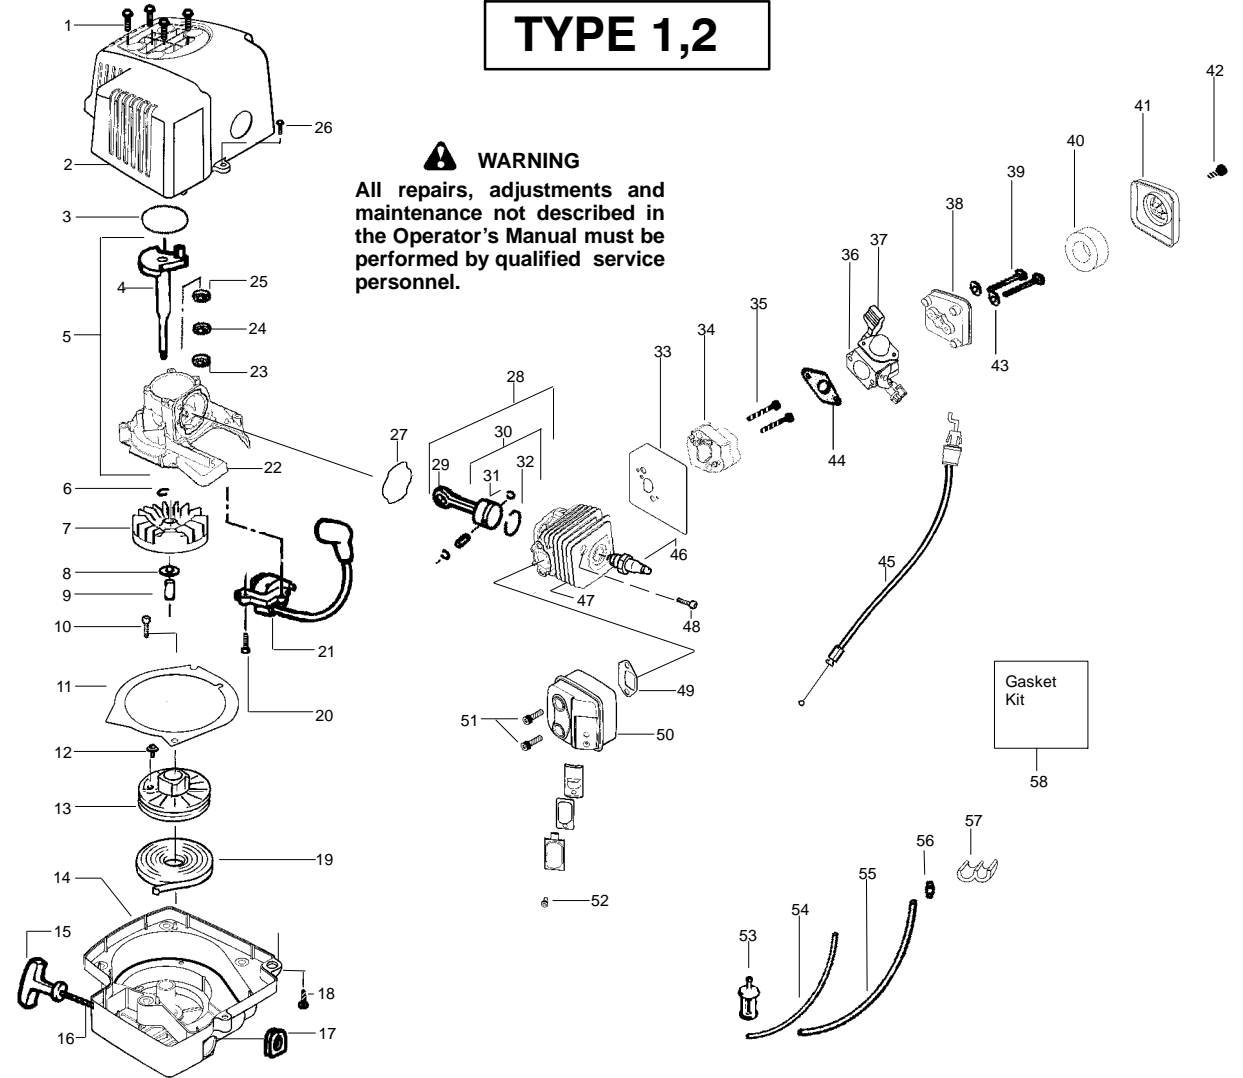

WARNING
All repairs, adjustments and maintenance not described in the Operator's Manual must be performed by qualified service personnel.

Ref.	Part No.	Description	Ref.	Part No.	Description	Ref.	Part No.	Description
1.	530016386	Screw	24.	530019264	Seal-Crankshaft	46.	952030249	Spark Plug(RCJ-6Y)
2.	530056620	Shroud	25.	530032125	Bearing-Inner	47.	530012500	Cylinder
3.	530071486	O-Ring-C'case (kit)	26.	530015934	Screw	48.	530015953	Screw
4.	530012571	Assy-Crankshaft	27.	530071486	Seal-Cylinder (kit)	49.	530071486	Gasket-Muffler (kit)
5.	530071681	Assy-C/case-C/shaft (Incl. #4,6 & 22)	28.	530071785	Kit-Piston/Rod Assy. (Incl. 29 & 30)	50.	530071805	Kit-Muffler (incl. # 49,51,52)
6.	530015941	Ring-Retainer-C'shaft	29.	530069945	Kit-Connecting Rod Assy.	51.	530016338	Bolt-Muffler
7.	530071487	Assy-Flywheel	30.	530071833	Kit-Piston (Incl. 31 & 32)	52.	530015241	Screw
8.	530015828	Washer-Flat	31.	530015162	Retainer-Piston Pin	53.	530095647	Assy-Pick-up
9.	530055729	Spacer-Flywheel	32.	530055120	Ring-Piston	54.	530069247	Kit-Fuel Line(small)
10.	530015496	Screw	33.	530071486	Gasket-Carb. Adapt.(kit)	55.	530069216	Kit-Fuel Line(large)
11.	530055681	Plate-Baffle	34.	530057634	Adapter-Carburetor	56.	530023877	Fitting-Fuel Line
12.	530015882	Screw	35.	530016309	Screw	57.	530016103	Clip-Retainer
13.	530069353	Kit-Starter Pulley (Incl.# 12)	36.	530071776	Kit-Carburetor Ass'y. (C1U-W22)	58.	530071486	Kit-Gasket (Incl. #3,27,33,44,49)
14.	545024813	Kit-Clutch-Fan/Housing	(Note: Repair kits are not available for this carburetor)					
15.	530027569	Handle-Starter	37.	530059280	Lever-Choke	Not Shown		
16.	530069232	Kit-Rope	38.	530055680	Air Box	---	Manuals	
17.	530019182	Grommet-Ignition Module	39.	530016429	Screw	530165866	Euro	
18.	530016386	Screw-(f/hsg to shrd)	40.	530047932	Air Filter Foam	530165865	Scan	
19.	530042085	Spring-Starter	41.	530055679	Air Filter Cover	530165867	Euro III	
20.	530016357	Screw	42.	530015957	Screw	530165868	Euro IV	
21.	530054137	Ignition Module	43.	530015158	Washer			
22.	530012510	Assy-Crankcase (Incl. 23-25)	44.	530071486	Gasket-Carburetor(kit)			
23.	530055728	Bearing-Outer	45.	530058756	Assy-Throttle Cable			