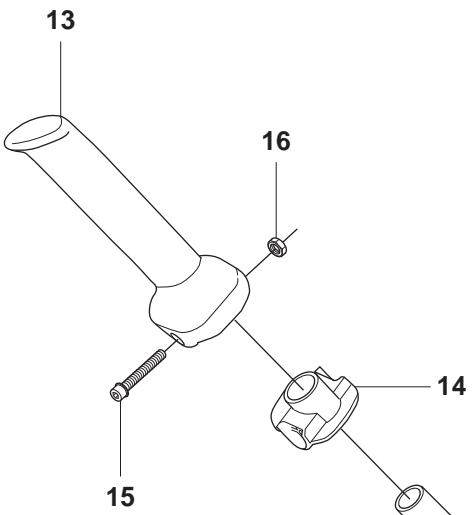

Reservdelar

1

B 2255

1

Ø = 35.2mm
L = 1354mm FC
L = 1465mm BC

Ø = 10.5mm
L = 1257mm FC
L = 1368mm BC

Ø = 9.0mm
L = 1401mm FC
L = 1514mm BC

max 10500 rpm

C1 BC2255

C2 FC2255, FC2255W

1

1

7 — **FC 2255**

7 — **BC 2255**

7 — **FC 2255 W**

J 2255

1

11

2255

S1 2255

1

S2 2255

S4 FC2255, FC2255W

FC2255, FC2255W