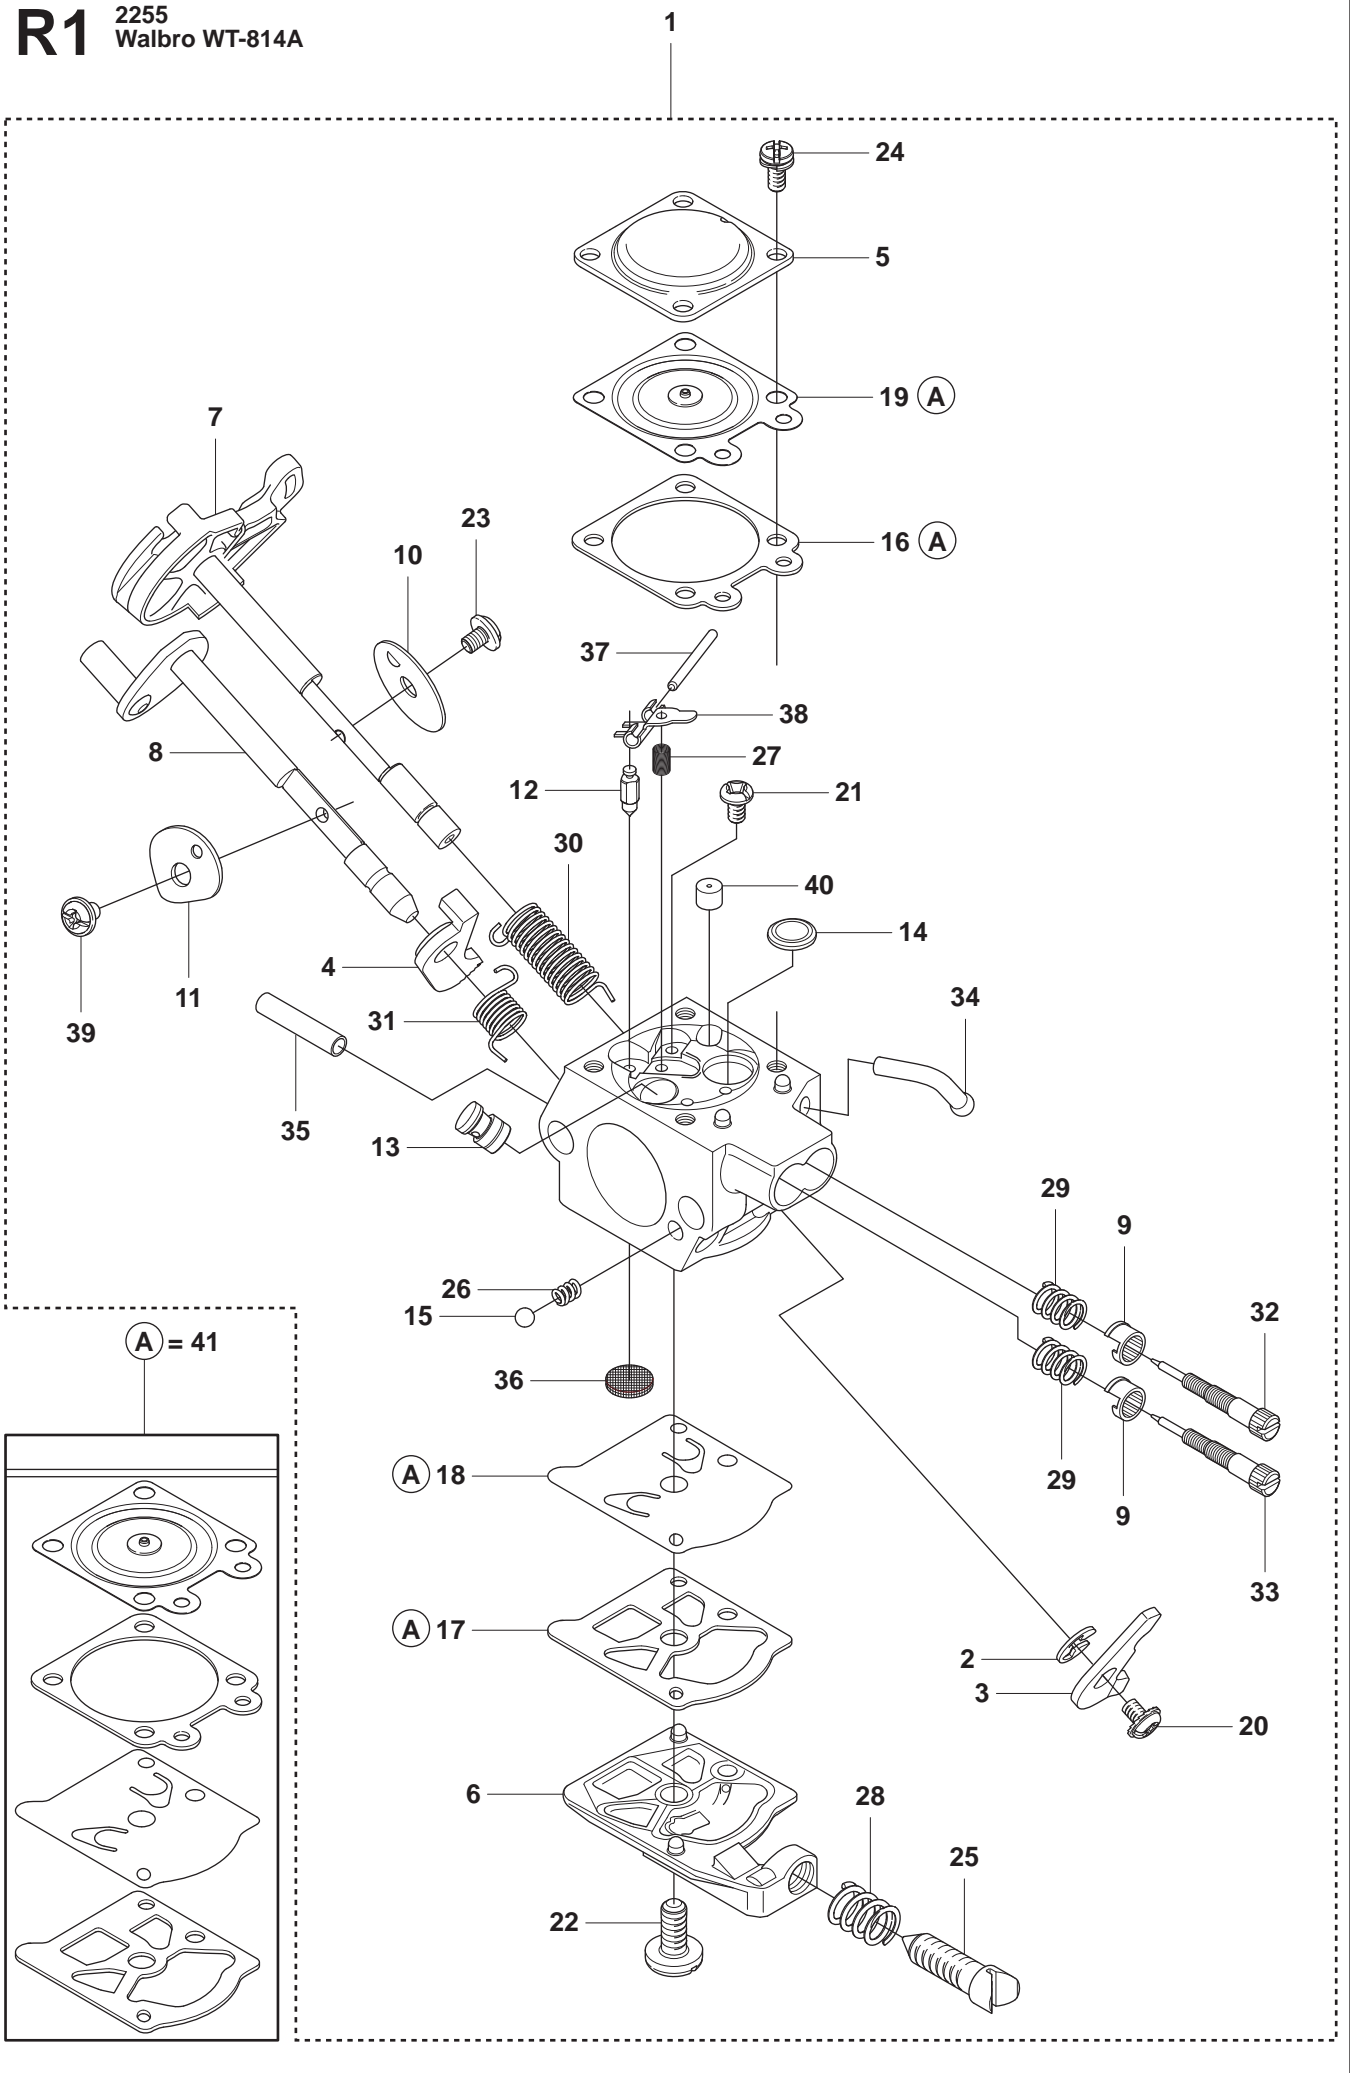

BC2255

FC2255

FC2255W

Spare parts

Ersatzteile

Pièces détachées

Reserve onderdelen

Repuestos

Reservdelar

1

B 2255

1

Ø = 35.2mm
L = 1354mm FC
L = 1465mm BC

Ø = 10.5mm
L = 1257mm FC
L = 1368mm BC

Ø = 9.0mm
L = 1401mm FC
L = 1514mm BC

max 10500 rpm

C1 BC2255

C2 FC2255, FC2255W

1

1

7 — **FC 2255**

7 — **BC 2255**

7 — **FC 2255 W**

J 2255

1

11

2255

S1 2255

1

S2 2255

S4 FC2255, FC2255W

FC2255, FC2255W