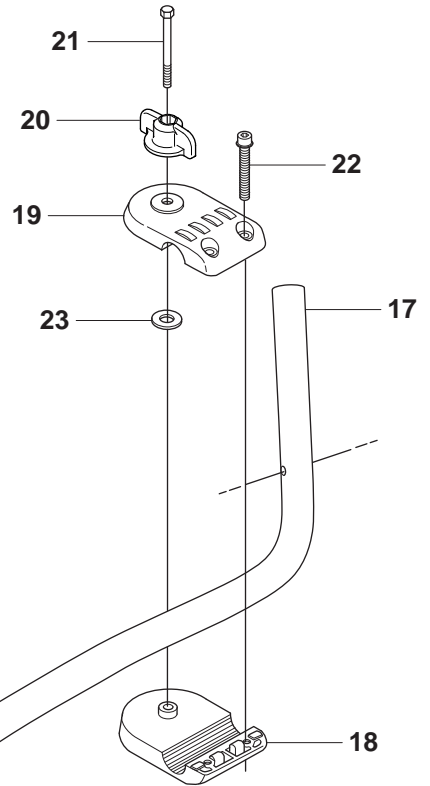

Reservdelar

1

B 2255

1

Ø = 35.2mm
L = 1354mm FC
L = 1465mm BC

Ø = 10.5mm
L = 1257mm FC
L = 1368mm BC

Ø = 9.0mm
L = 1401mm FC
L = 1514mm BC

max 10500 rpm

C1 BC2255

C2 FC2255, FC2255W

1

1

7 — **FC 2255**

7 — **BC 2255**

7 — **FC 2255 W**

J 2255

1

11

2255

S1 2255

1

S2 2255

S4 FC2255, FC2255W

FC2255, FC2255W