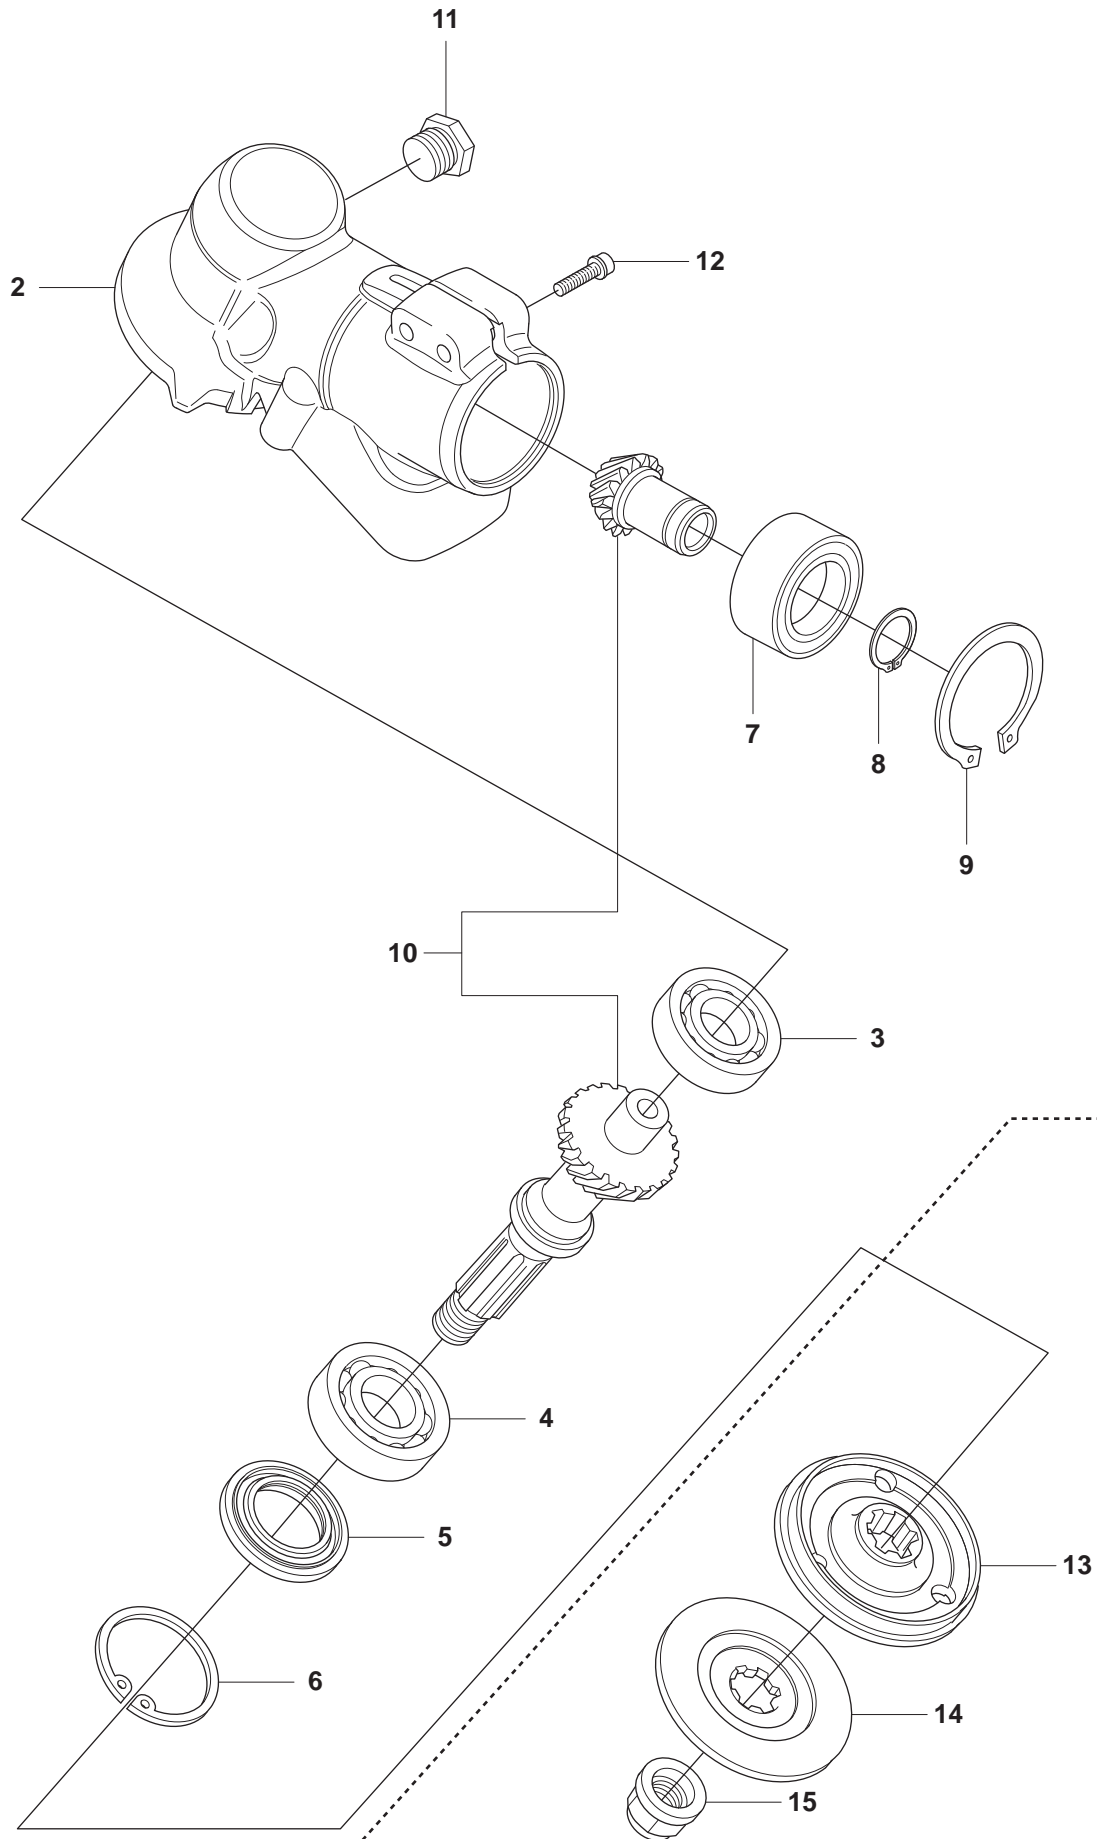

BC2255

FC2255

FC2255W

Spare parts

Ersatzteile

Pièces détachées

Reserve onderdelen

Repuestos

Reservdelar

1

B 2255

1

Ø = 35.2mm
L = 1354mm FC
L = 1465mm BC

Ø = 10.5mm
L = 1257mm FC
L = 1368mm BC

Ø = 9.0mm
L = 1401mm FC
L = 1514mm BC

max 10500 rpm

1

11

2255

S1 2255

1

S2 2255

S4 FC2255, FC2255W

FC2255, FC2255W