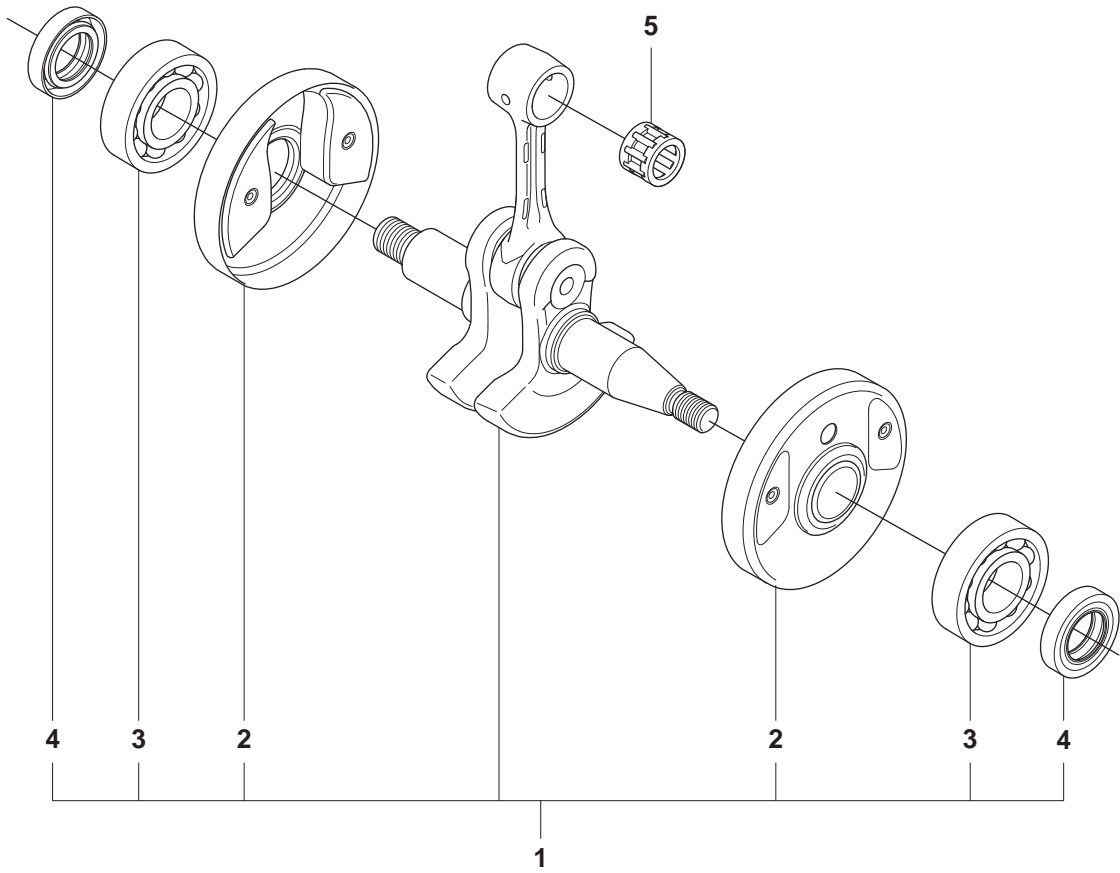

Reservdelar

1

B 2255

1

Ø = 35.2mm
L = 1354mm FC
L = 1465mm BC

Ø = 10.5mm
L = 1257mm FC
L = 1368mm BC

Ø = 9.0mm
L = 1401mm FC
L = 1514mm BC

max 10500 rpm

1

11

2255

S1 2255

1

S2 2255

S4 FC2255, FC2255W

FC2255, FC2255W