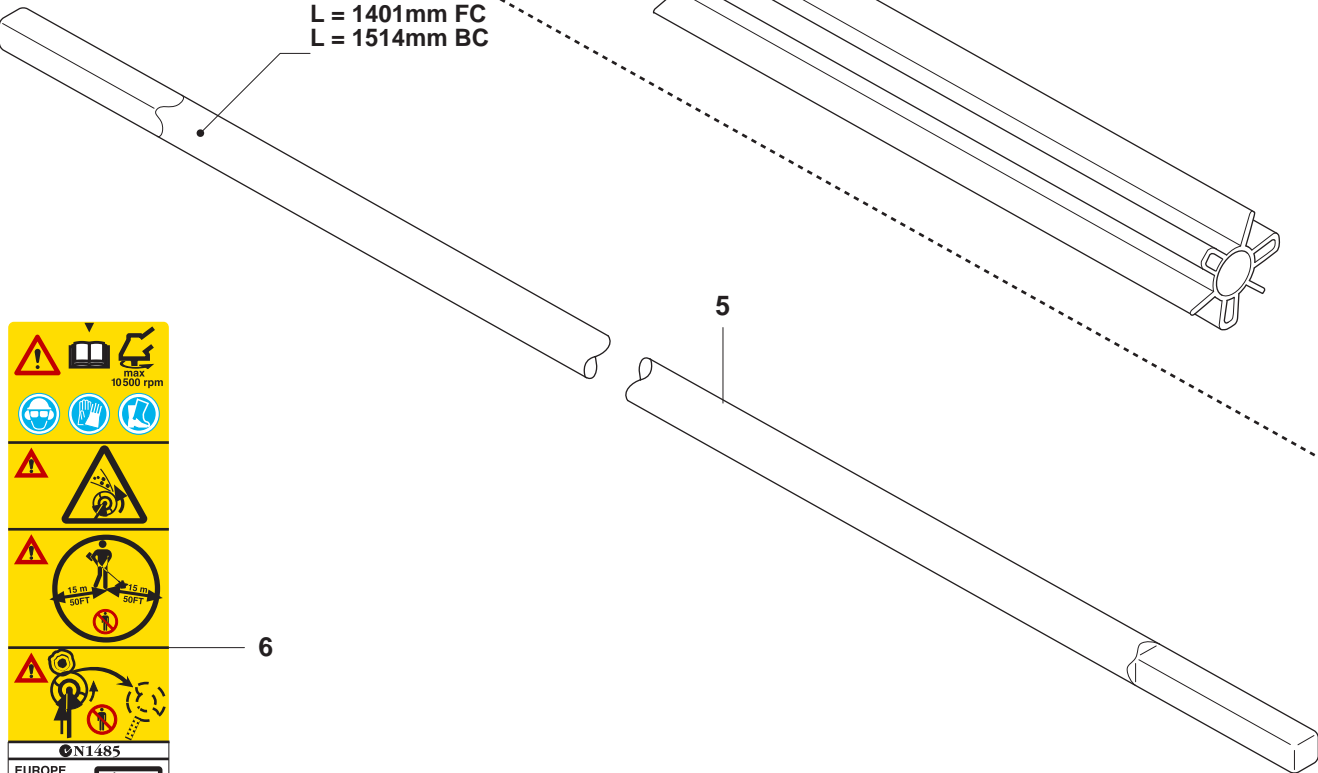

Reservdelar

1

B 2255

1

Ø = 35.2mm
L = 1354mm FC
L = 1465mm BC

Ø = 10.5mm
L = 1257mm FC
L = 1368mm BC

Ø = 9.0mm
L = 1401mm FC
L = 1514mm BC

max 10500 rpm