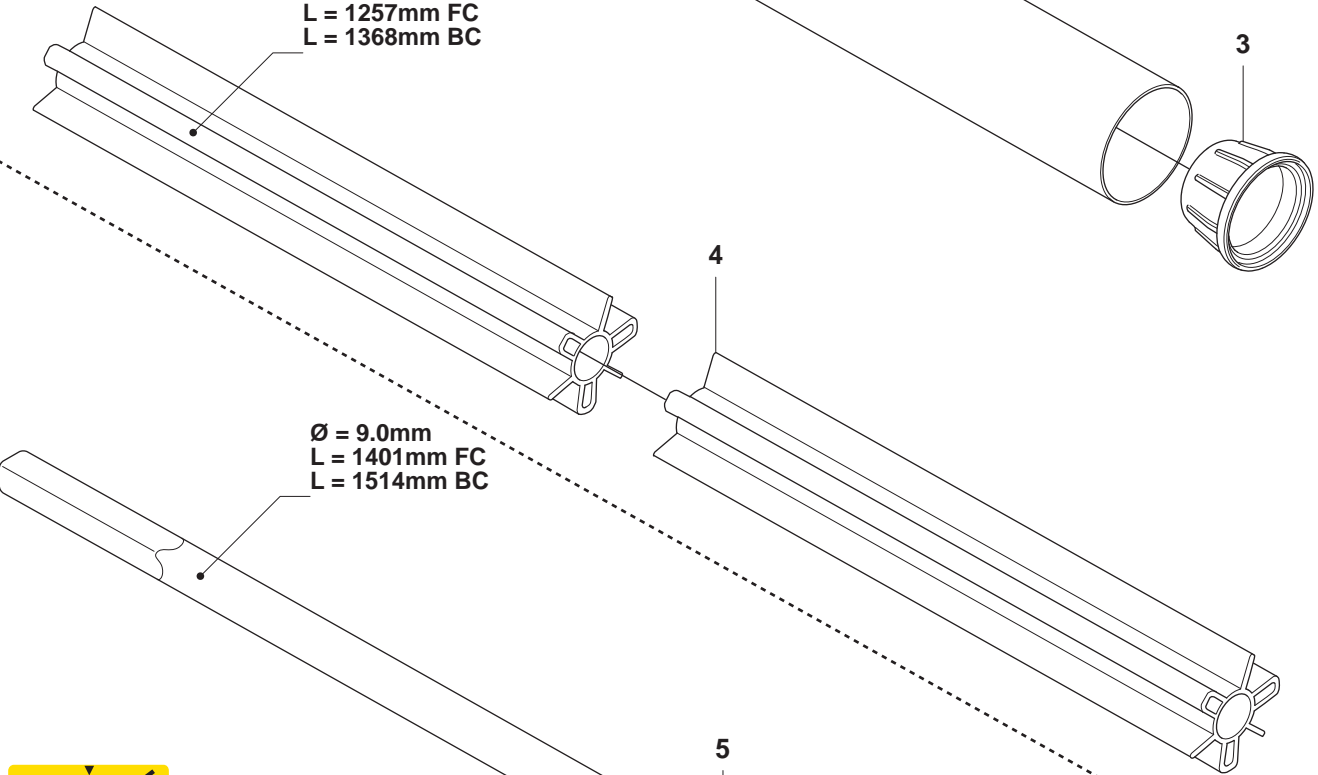

Reservdelar

1

B 2255

1

Ø = 35.2mm
L = 1354mm FC
L = 1465mm BC

Ø = 10.5mm
L = 1257mm FC
L = 1368mm BC

Ø = 9.0mm
L = 1401mm FC
L = 1514mm BC

max 10500 rpm