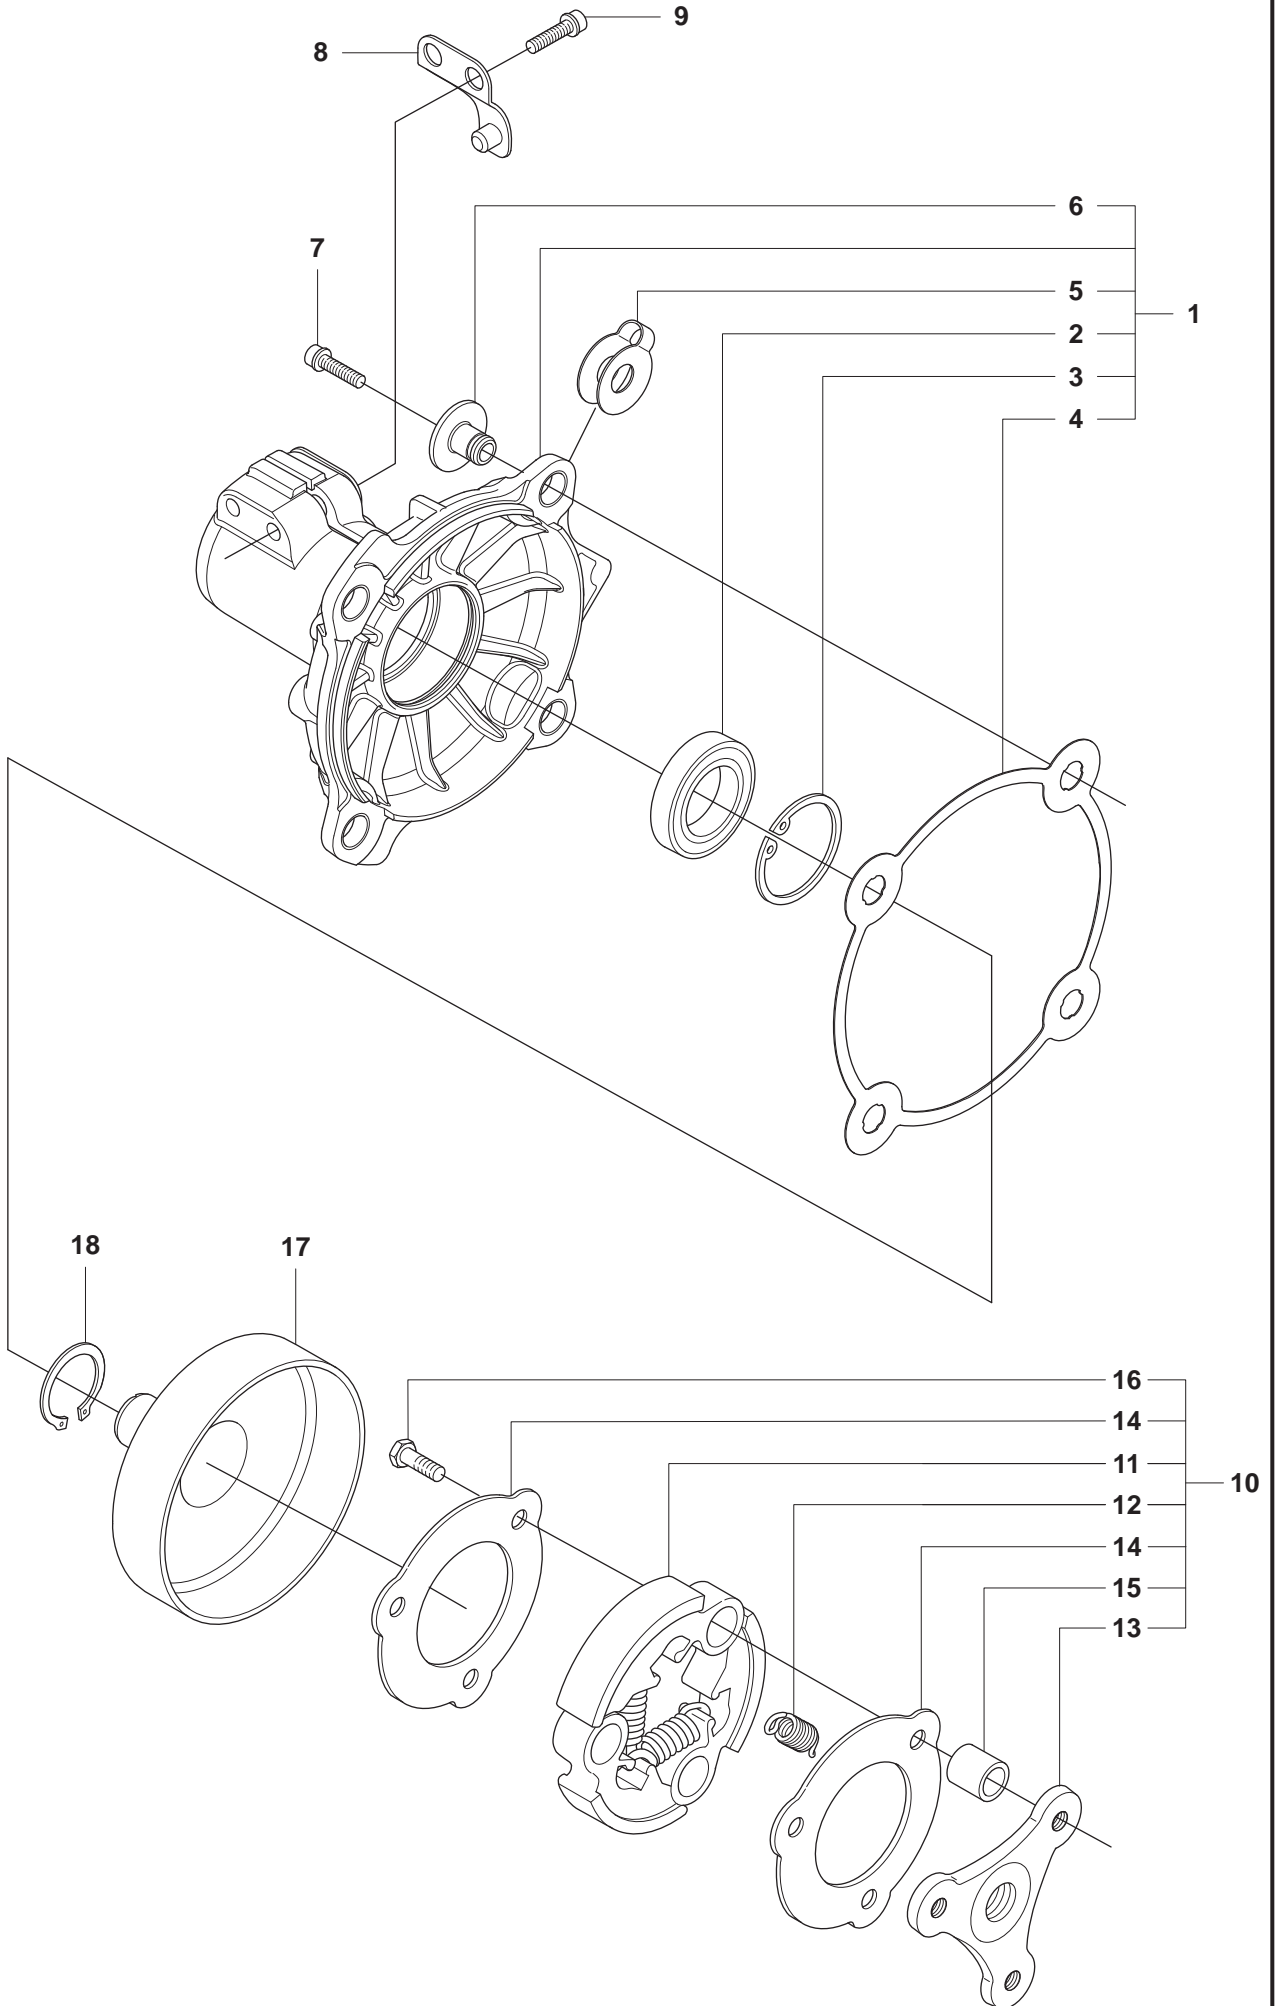

Reservdelar

1

B 2255

1

Ø = 35.2mm
L = 1354mm FC
L = 1465mm BC

Ø = 10.5mm
L = 1257mm FC
L = 1368mm BC

Ø = 9.0mm
L = 1401mm FC
L = 1514mm BC

max 10500 rpm

C1 BC2255

C2 FC2255, FC2255W

1

1

7 — **FC 2255**

7 — **BC 2255**

7 — **FC 2255 W**

J 2255

1

11

2255

S1 2255

1

S2 2255

S4 FC2255, FC2255W

FC2255, FC2255W