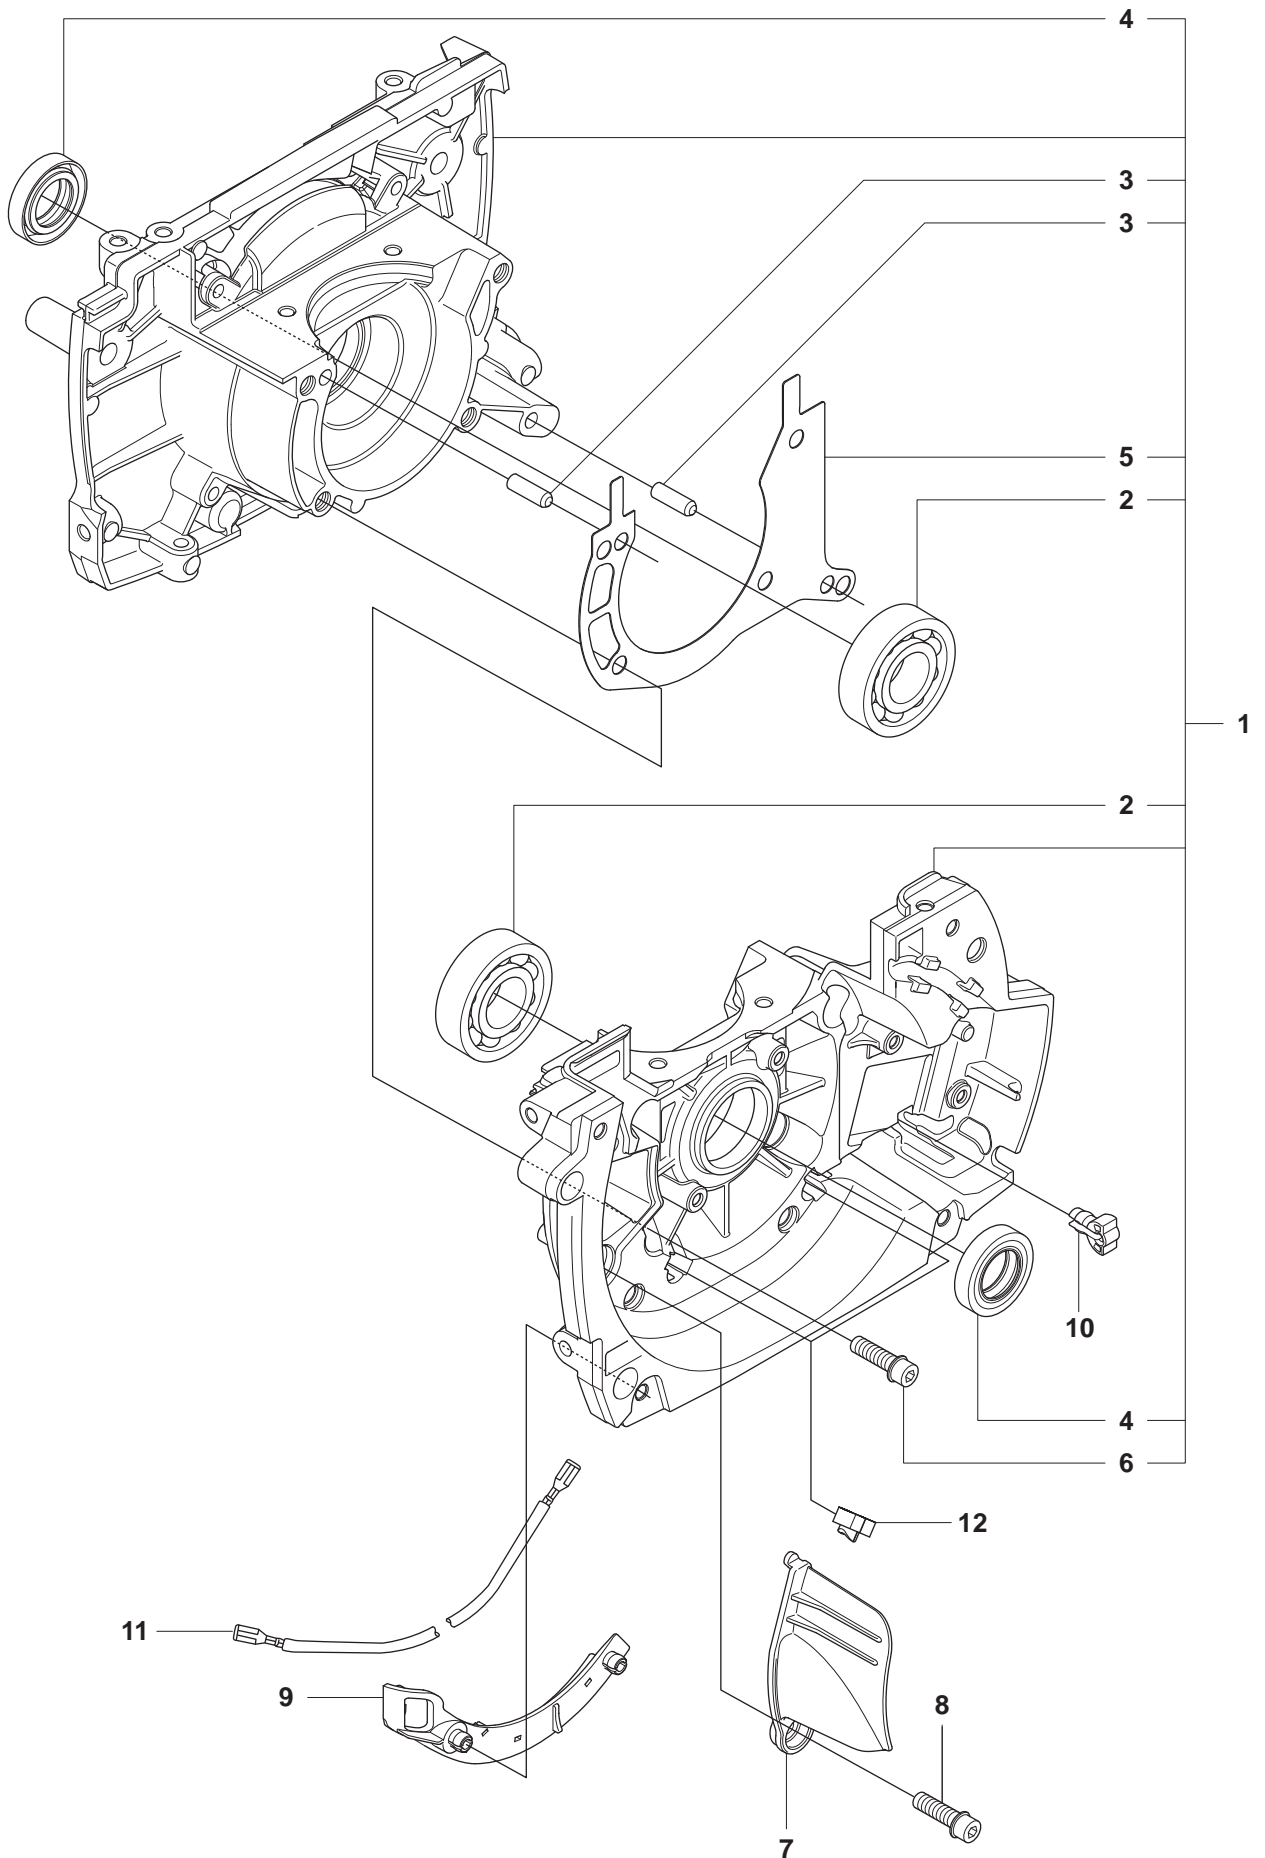

Reservdelar

1

B 2255

1

Ø = 35.2mm
L = 1354mm FC
L = 1465mm BC

Ø = 10.5mm
L = 1257mm FC
L = 1368mm BC

Ø = 9.0mm
L = 1401mm FC
L = 1514mm BC

max 10500 rpm

C1 BC2255

C2 FC2255, FC2255W

1

1

7 — **FC 2255**

7 — **BC 2255**

7 — **FC 2255 W**

J 2255

1

11

2255

S1 2255

1

S2 2255

S4 FC2255, FC2255W

FC2255, FC2255W