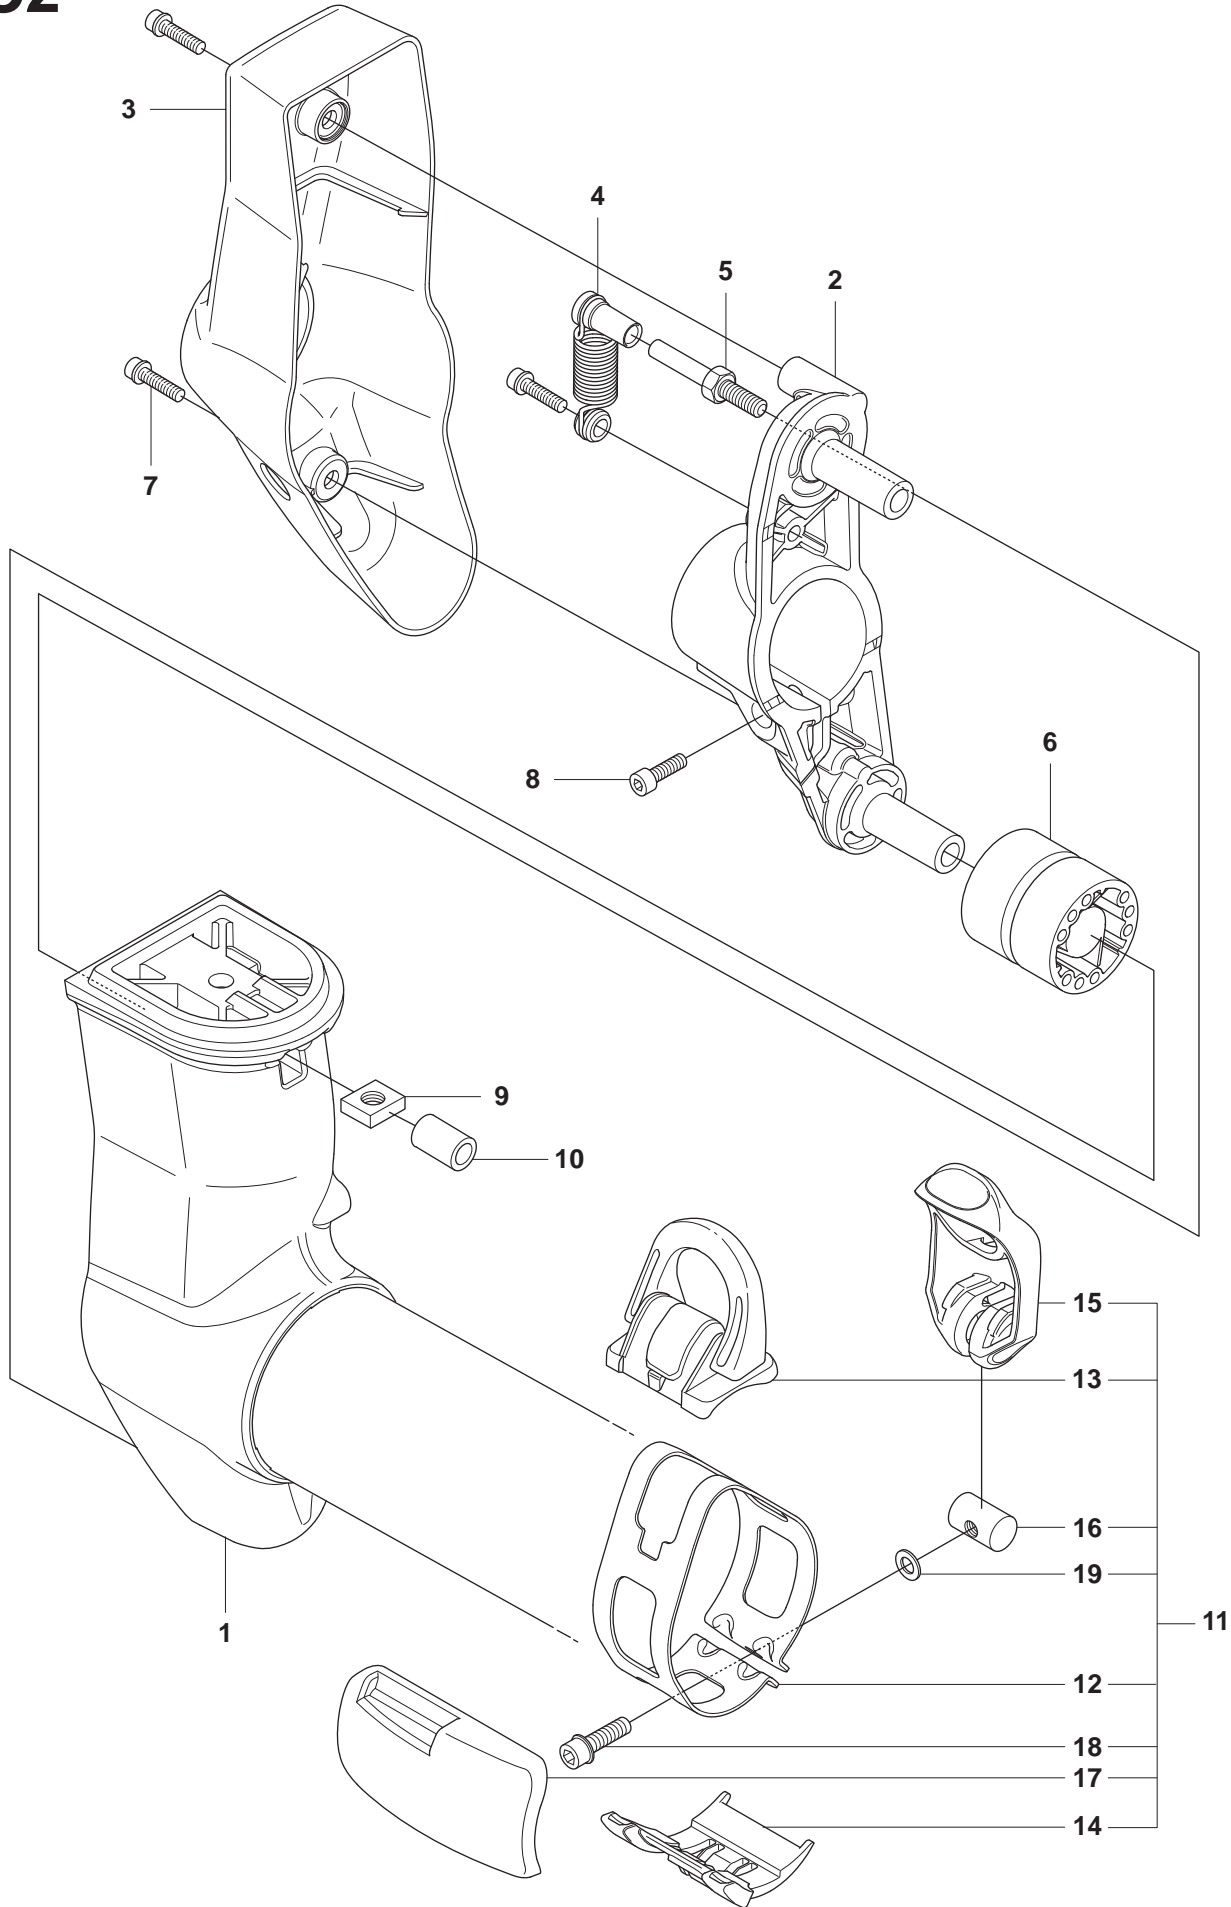

C2 FC2255, FC2255W