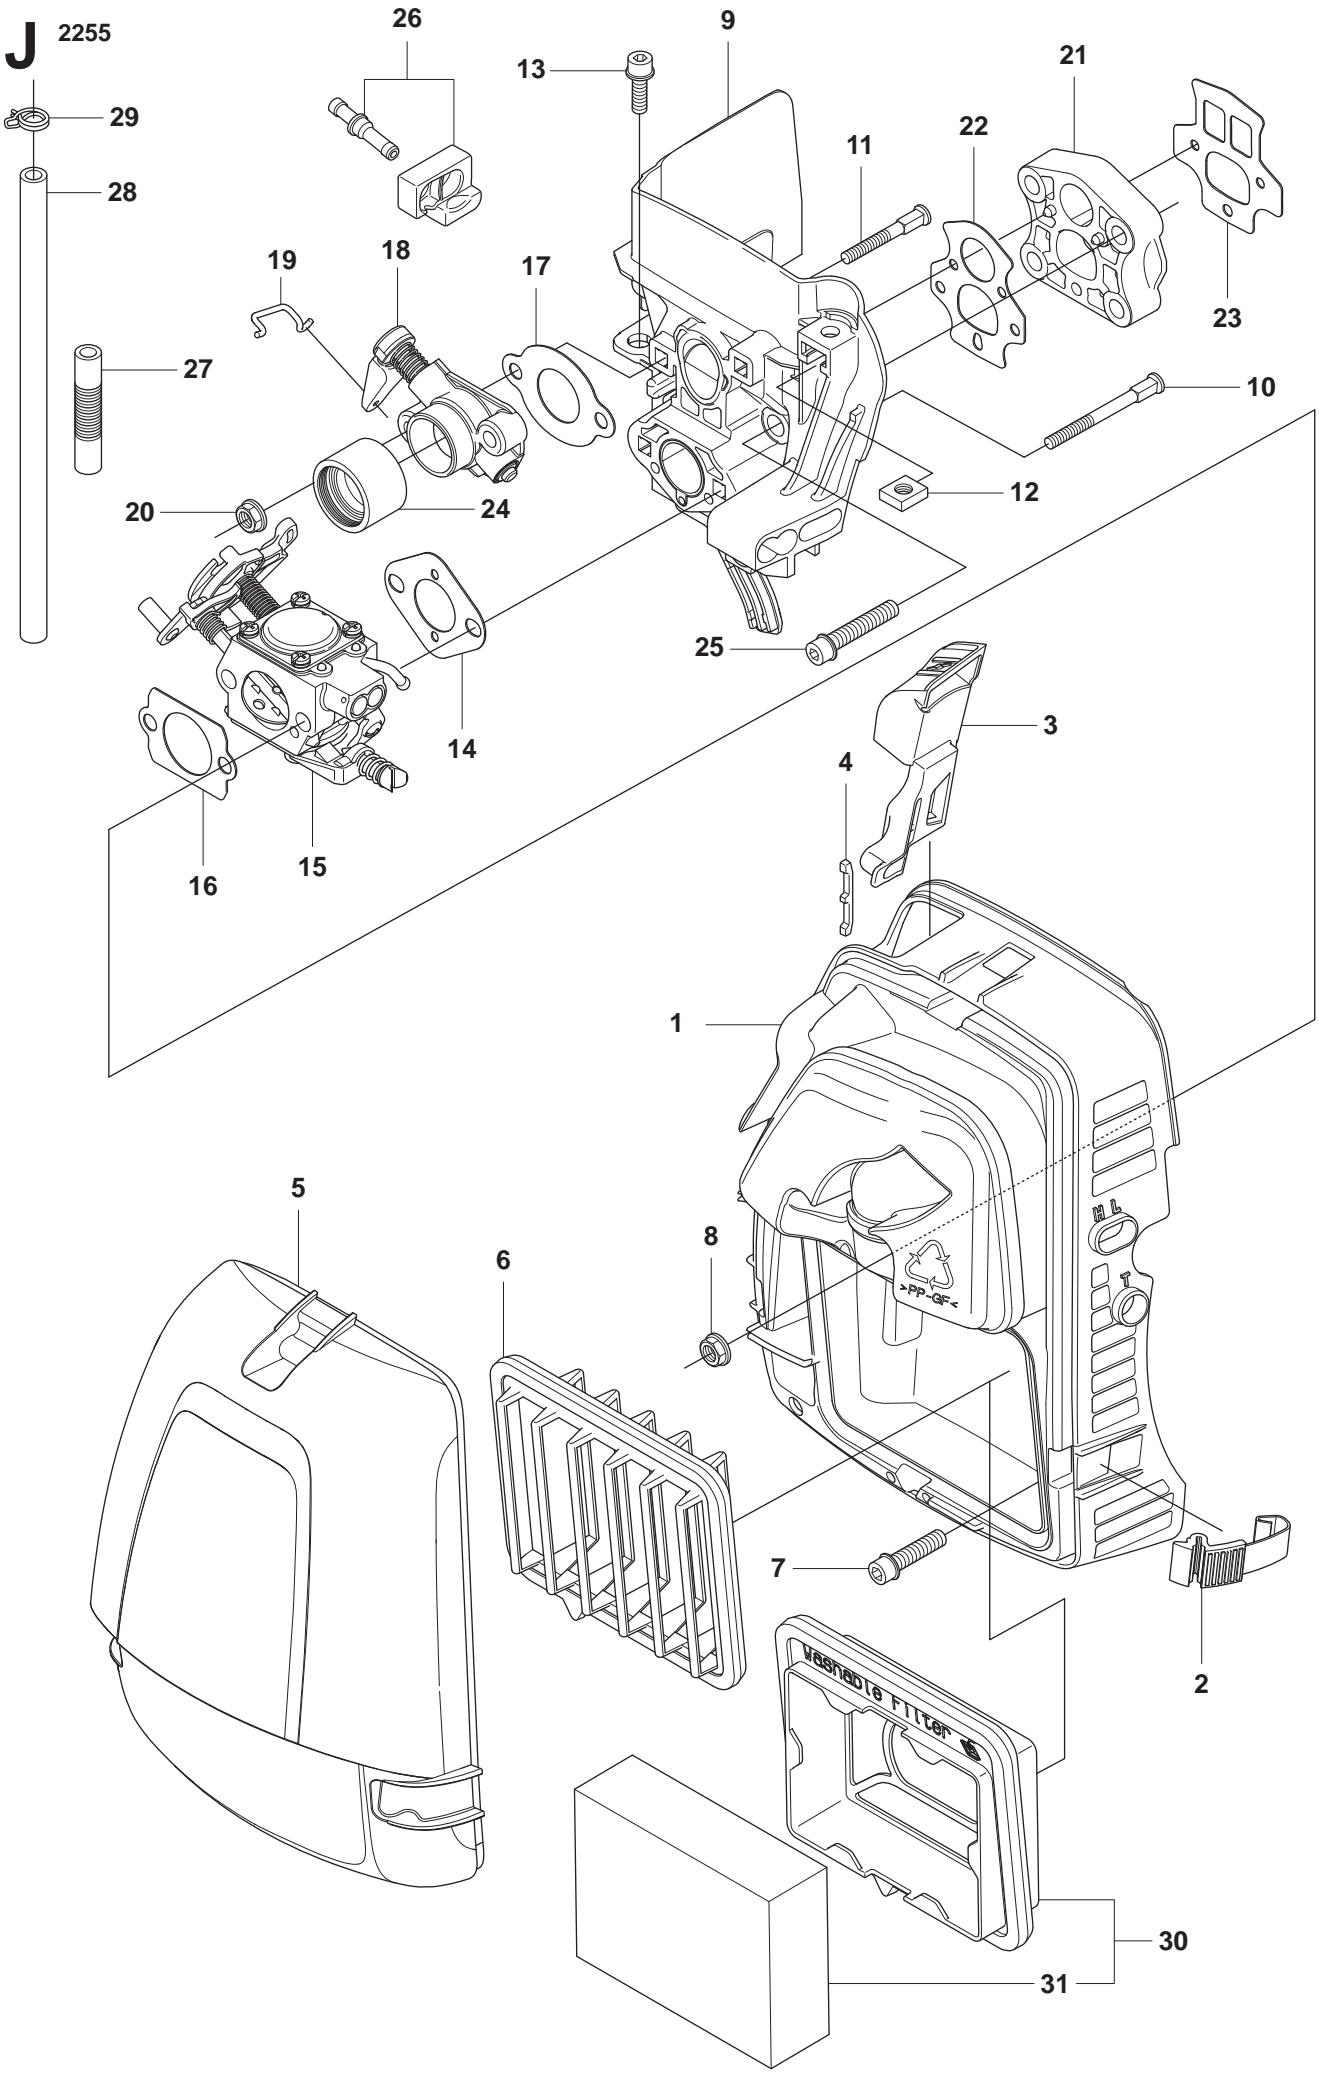

Reservdelar

1

B 2255

1

Ø = 35.2mm
L = 1354mm FC
L = 1465mm BC

Ø = 10.5mm
L = 1257mm FC
L = 1368mm BC

Ø = 9.0mm
L = 1401mm FC
L = 1514mm BC

max 10500 rpm

C1 BC2255

C2 FC2255, FC2255W

1

1

7 — **FC 2255**

7 — **BC 2255**

7 — **FC 2255 W**

J 2255