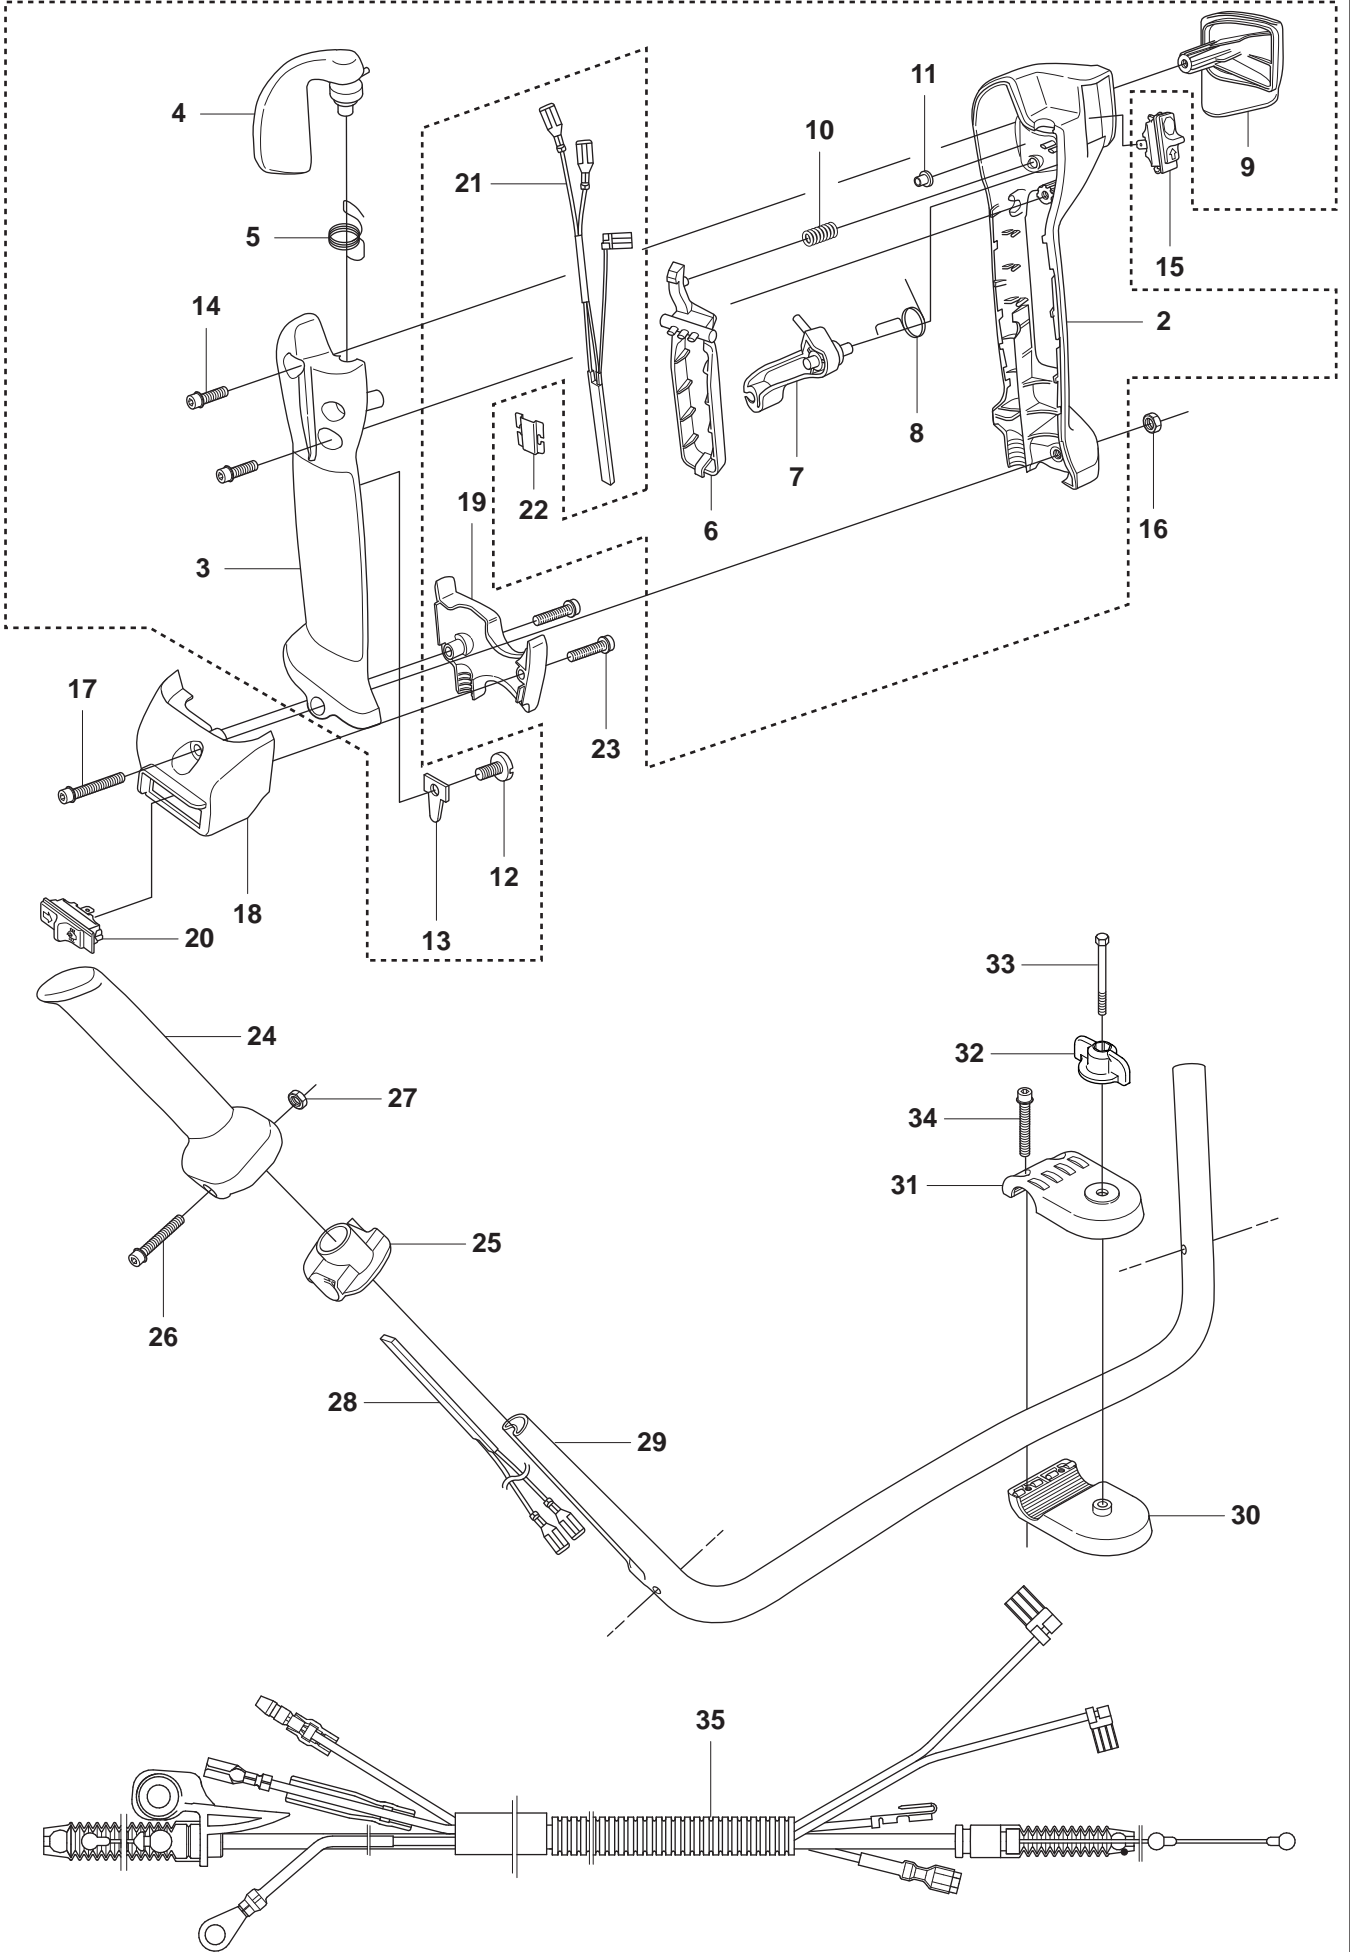

Reservdelar

1

B 2255

1

Ø = 35.2mm
L = 1354mm FC
L = 1465mm BC

Ø = 10.5mm
L = 1257mm FC
L = 1368mm BC

Ø = 9.0mm
L = 1401mm FC
L = 1514mm BC

max 10500 rpm

C1 BC2255

C2 FC2255, FC2255W

1

1

7 — **FC 2255**

7 — **BC 2255**

7 — **FC 2255 W**

J 2255

1

11

2255

S1 2255

1

S2 2255

S4 FC2255, FC2255W

FC2255, FC2255W