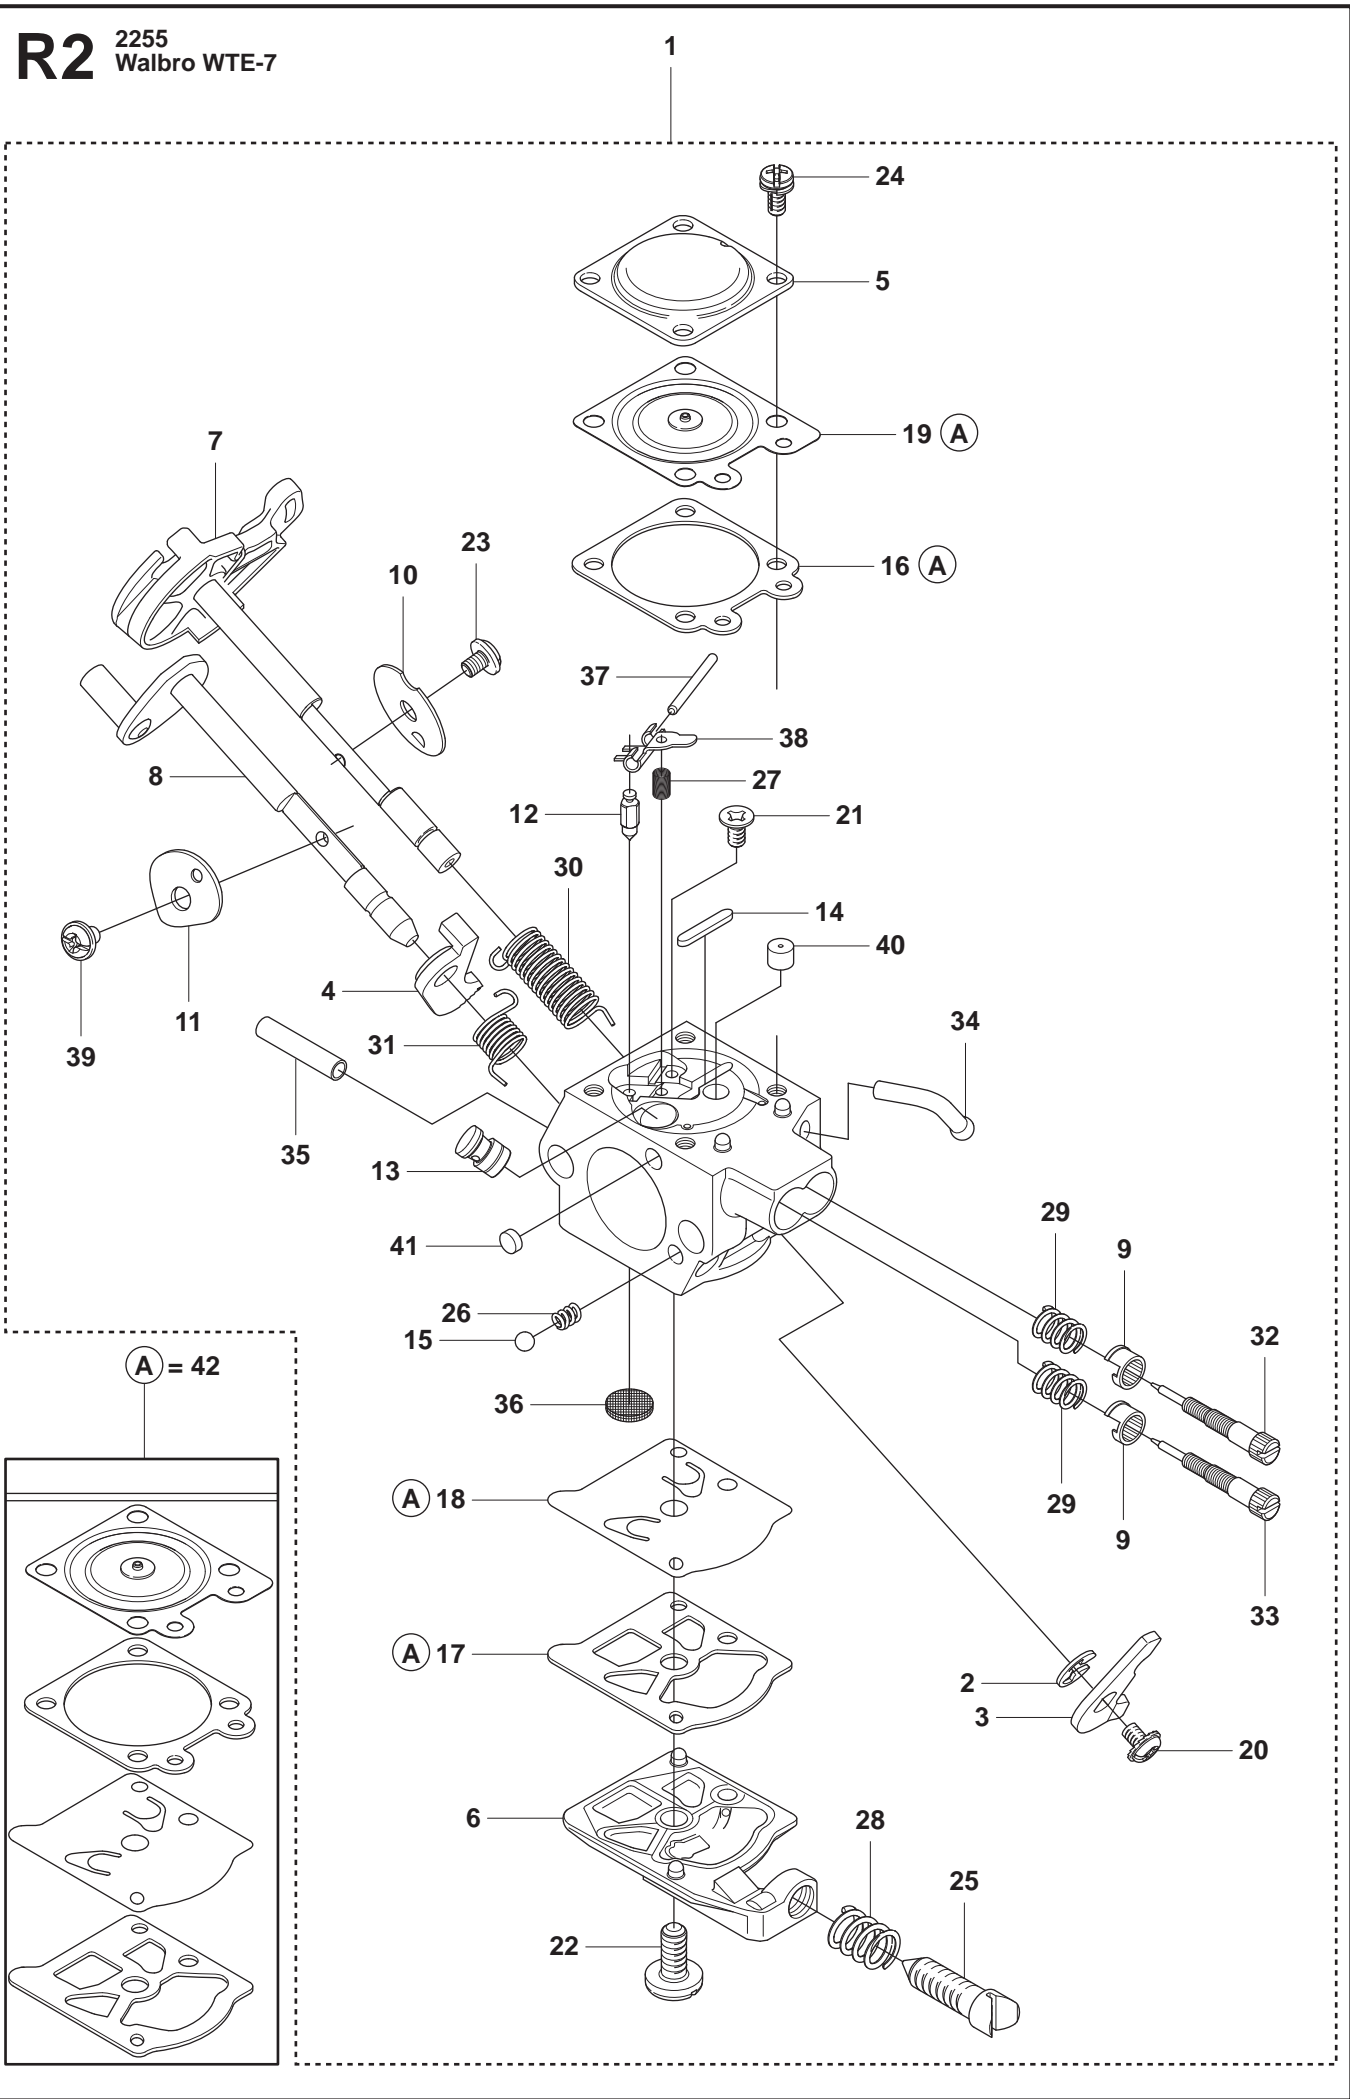

Reservdelar

1

B 2255

1

Ø = 35.2mm
L = 1354mm FC
L = 1465mm BC

Ø = 10.5mm
L = 1257mm FC
L = 1368mm BC

Ø = 9.0mm
L = 1401mm FC
L = 1514mm BC

max 10500 rpm

C1 BC2255

C2 FC2255, FC2255W

1

1

7 — **FC 2255**

7 — **BC 2255**

7 — **FC 2255 W**

J 2255

1

11

2255

S1 2255

1

S2 2255

S4 FC2255, FC2255W

FC2255, FC2255W