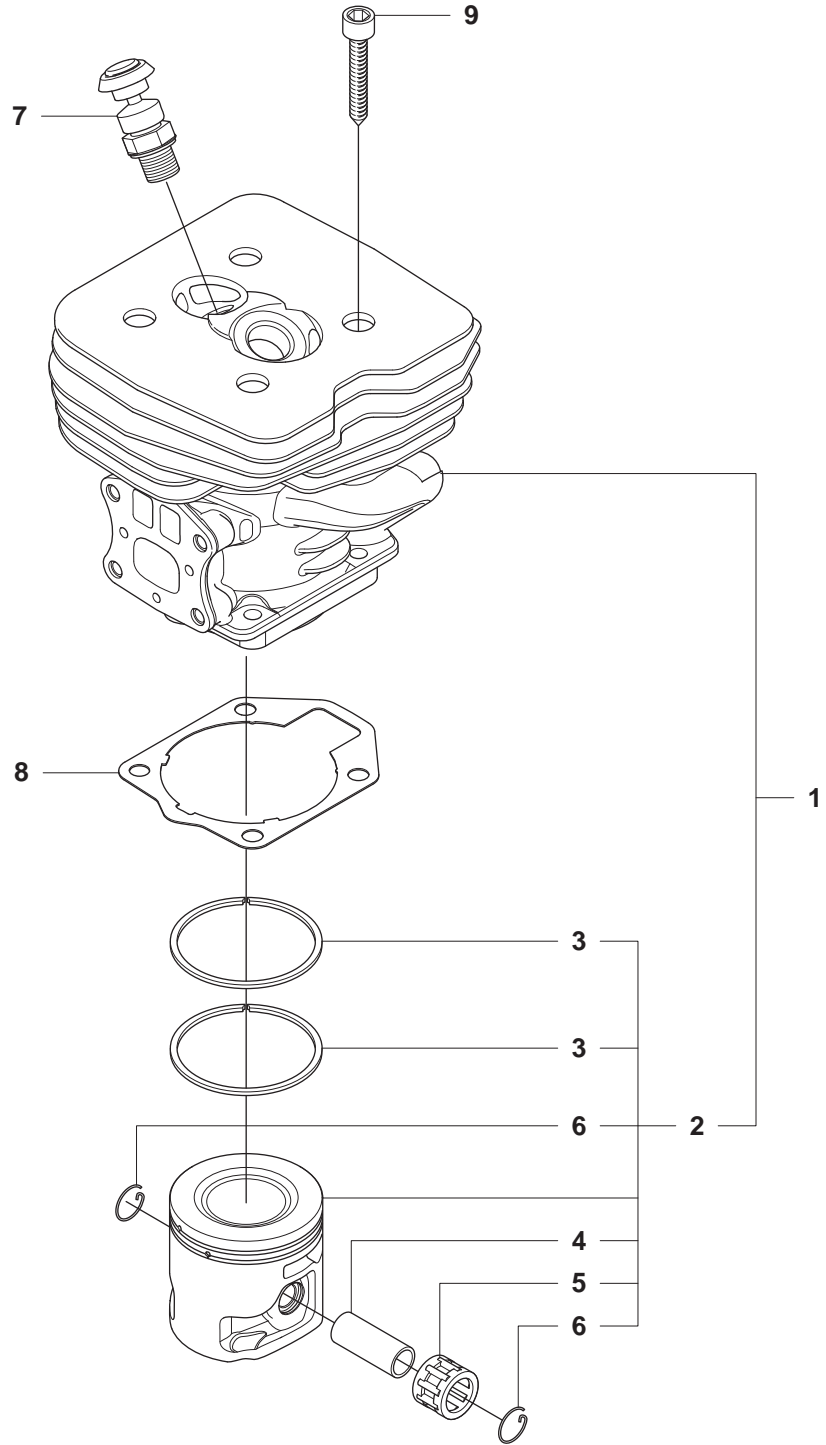

Reservdelar

1

B 2255

1

Ø = 35.2mm
L = 1354mm FC
L = 1465mm BC

Ø = 10.5mm
L = 1257mm FC
L = 1368mm BC

Ø = 9.0mm
L = 1401mm FC
L = 1514mm BC

max 10500 rpm

C1 BC2255

C2 FC2255, FC2255W

1

1

7 — **FC 2255**

7 — **BC 2255**

7 — **FC 2255 W**

J 2255

1

11

2255

S1 2255

1

S2 2255

S4 FC2255, FC2255W

FC2255, FC2255W