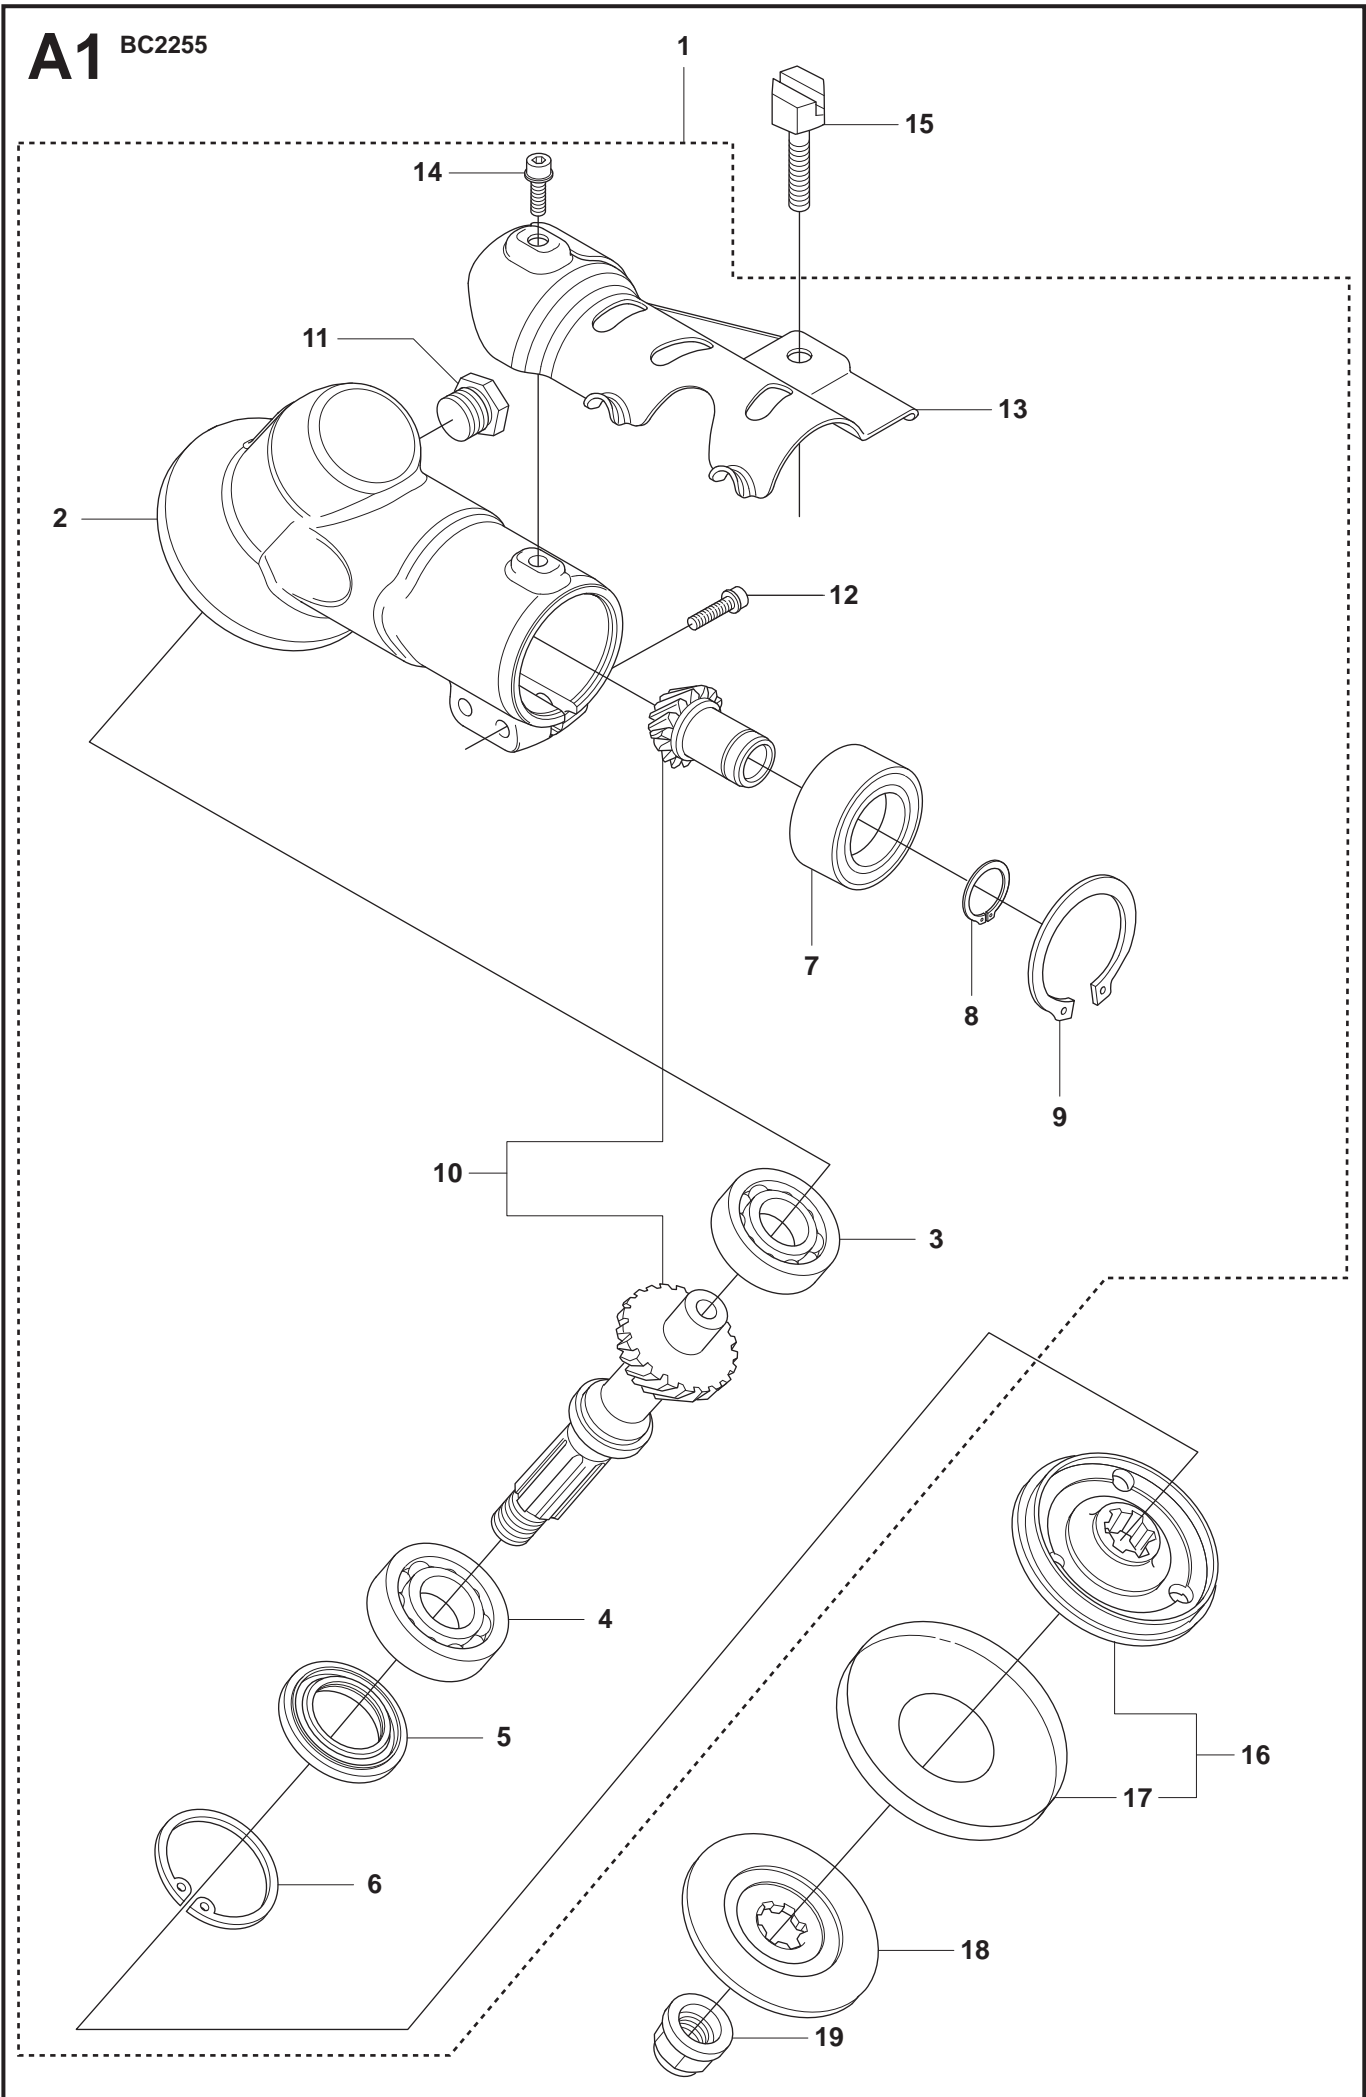

BC2255

FC2255

FC2255W

Spare parts

Ersatzteile

Pièces détachées

Reserve onderdelen

Repuestos

Reservdelar

1

B 2255

1

Ø = 35.2mm
L = 1354mm FC
L = 1465mm BC

Ø = 10.5mm
L = 1257mm FC
L = 1368mm BC

Ø = 9.0mm
L = 1401mm FC
L = 1514mm BC

max 10500 rpm