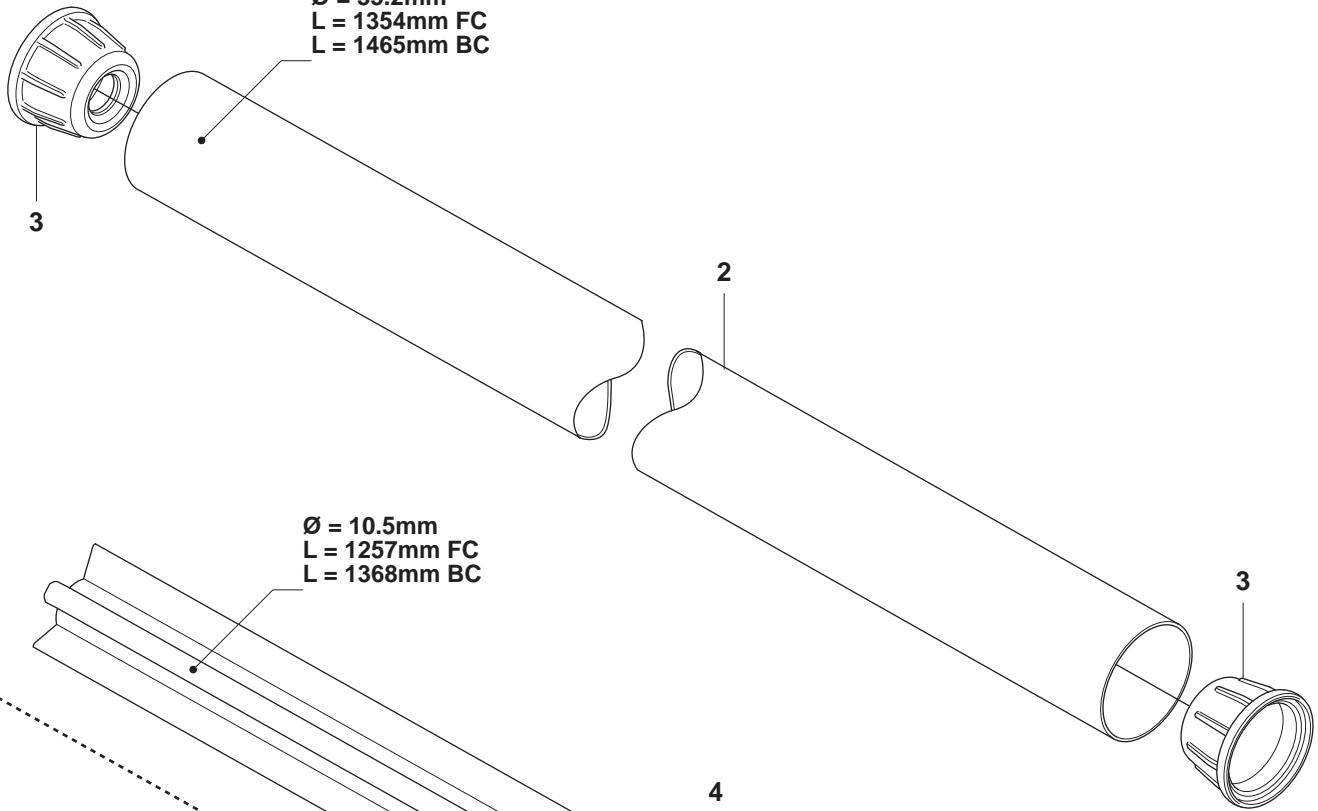

Reservdelar

1

B 2255

1

Ø = 35.2mm
L = 1354mm FC
L = 1465mm BC

Ø = 10.5mm
L = 1257mm FC
L = 1368mm BC

Ø = 9.0mm
L = 1401mm FC
L = 1514mm BC

max 10500 rpm