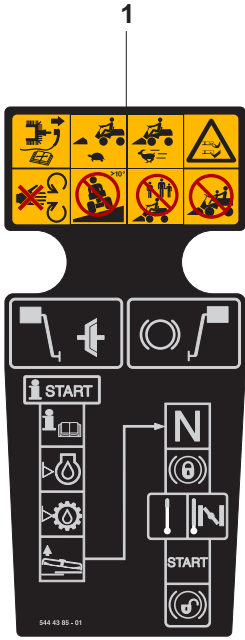

R 965 19 02-01 FR2211 M
DECALS

R

965 19 02-01 FR2211 M
DECALS

Pos.	Compl No.	Part No.	Description	Qty.	Notes
1		544 43 85-01		1	
2		502 29 14-01		1	
3		544 43 88-02		1	
4		544 43 90-03		1	
5		544 43 91-02		1	
6		544 43 92-02		1	
7		506 58 45-01		1	
8		535 43 20-01		1	
9		535 43 47-01		3	
10		502 29 21-02		1