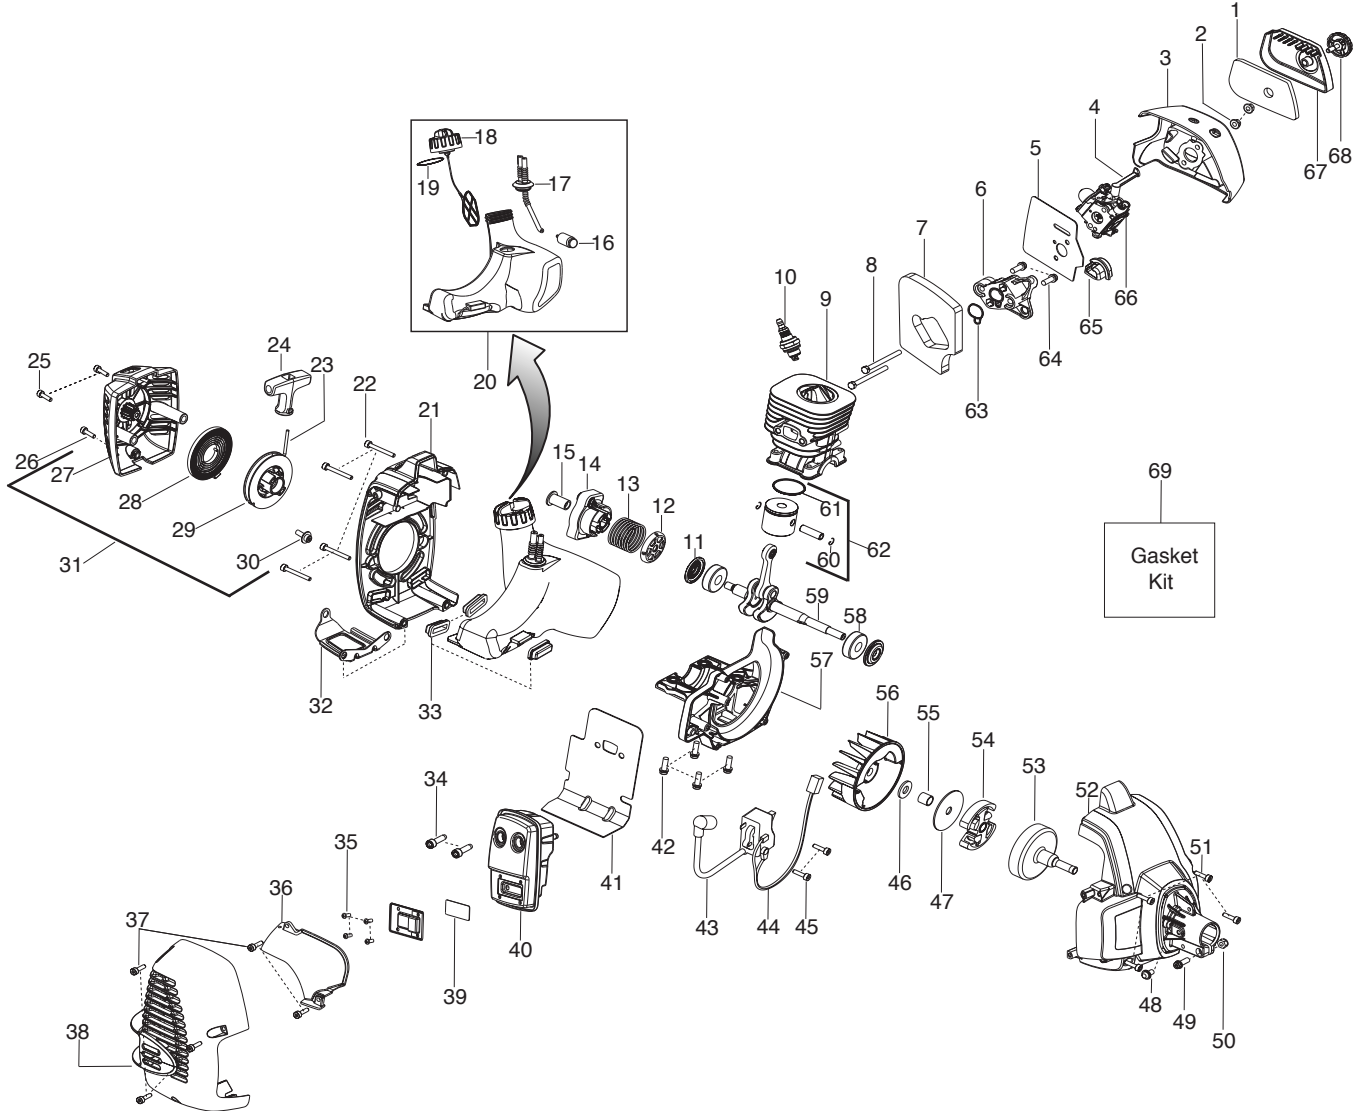

⚠ WARNING
All repairs, adjustments and maintenance not described in the Operator's Manual must be performed by Qualified Service Personnel.

Ref.	Part No.	Description	Ref.	Part No.	Description	Ref.	Part No.	Description
1.	530150561	Assy-Cable/Wire Harness	23.	530052286	Limiter-Line			
2.	545072001	Trigger	24.	530015814	Screw			
3.	545024202	Housing-Throttle (RH)	25.	530016014	Screw			
4.	530016448	Screw	26.	530016301	Screw			
5.	530016449	Screw	27.	530015771	Screw			
6.	530016454	Spring-Trigger	28.	530057554	Bracket-Shield			
7.	545072102	Throttle-Lockout	29.	502285901	Pin-Locking			
8.	545045601	Spring-Lockout	30.	530096295	Assy-Gearbox			
9.	545071801	Housing-Throttle (LH)	31.	537234901	Driver Disc			
10.	545030601	Kit-Switch	33.	503890101	Cup-Support			
11.	530015820	Bolt	34.	537285601	Support - Flange			
12.	545144301	Assy-D-Handle J Bar	35.	503856301	Locknut - Blade			
13.	545113301	Clamp-Harness (upper)						
14.	545056601	Clamp-Harness (lower)						
15.	530015940	Screw						
16.	545006076	Kit-Upper Driveshaft (Incl. flex & 19)						
17.	530059185	Clamp-Handle Assist						
18.	530016152	Wingnut						
19.	503200725	Screw-Clamp						
20.	545006077	Kit-Lower Driveshaft(Incl. flex)						
21.	537216201	Harness-Shoulder						
21.	537216202	Harness-Shoulder w/sign						
22.	545081703	Kit-Shield (Incl. 23,24,27)						

✓ = New Part Number For This IPL

★ = Refer to the Service Reference Indicated for more information.(Located at the END of the IPL)

Parts List No. 545103445		Jonsered® PARTS LIST	MODEL GC2126C
Date 1/25/07	NEW		Page: 2
NOTE : Illustration may differ from actual model due to design changes.			