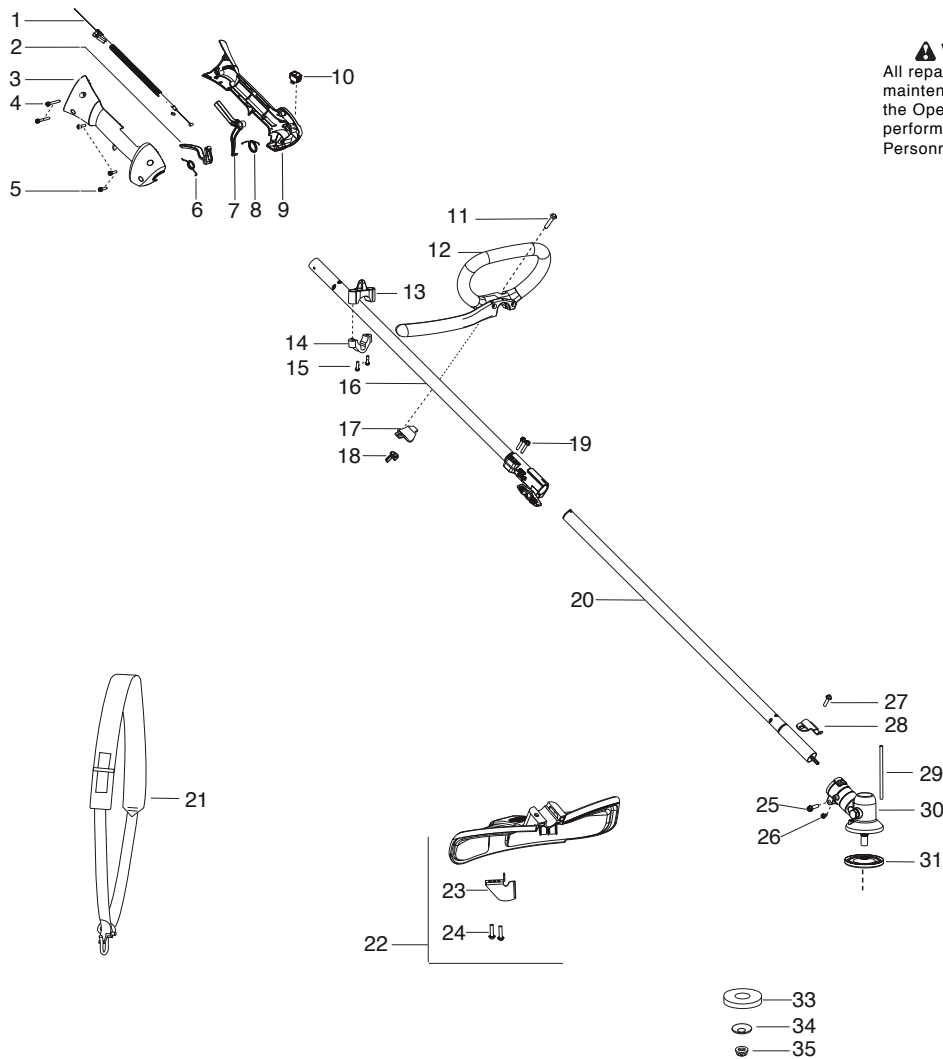

GC2126 C

Spare parts

Ersatzteile

Pièces détachées

Reserve onderdelen

Repuestos

Reservdelar

Parts List No. 545103445		Jonsered® PARTS LIST	MODEL GC2126C
Date 1/25/07	NEW		NOTE : Illustration may differ from actual model due to design changes.
			Page: 1

⚠ WARNING
All repairs, adjustments and maintenance not described in the Operator's Manual must be performed by Qualified Service Personnel.

Ref.	Part No.	Description	Ref.	Part No.	Description	Ref.	Part No.	Description
1.	530150561	Assy-Cable/Wire Harness	23.	530052286	Limiter-Line			
2.	545072001	Trigger	24.	530015814	Screw			
3.	545024202	Housing-Throttle (RH)	25.	530016014	Screw			
4.	530016448	Screw	26.	530016301	Screw			
5.	530016449	Screw	27.	530015771	Screw			
6.	530016454	Spring-Trigger	28.	530057554	Bracket-Shield			
7.	545072102	Throttle-Lockout	29.	502285901	Pin-Locking			
8.	545045601	Spring-Lockout	30.	530096295	Assy-Gearbox			
9.	545071801	Housing-Throttle (LH)	31.	537234901	Driver Disc			
10.	545030601	Kit-Switch	33.	503890101	Cup-Support			
11.	530015820	Bolt	34.	537285601	Support - Flange			
12.	545144301	Assy-D-Handle J Bar	35.	503856301	Locknut - Blade			
13.	545113301	Clamp-Harness (upper)						
14.	545056601	Clamp-Harness (lower)						
15.	530015940	Screw						
16.	545006076	Kit-Upper Driveshaft (Incl. flex & 19)						
17.	530059185	Clamp-Handle Assist						
18.	530016152	Wingnut						
19.	503200725	Screw-Clamp						
20.	545006077	Kit-Lower Driveshaft(Incl. flex)						
21.	537216201	Harness-Shoulder						
21.	537216202	Harness-Shoulder w/sign						
22.	545081703	Kit-Shield (Incl. 23,24,27)						

✓ = New Part Number For This IPL

★ = Refer to the Service Reference Indicated for more information.(Located at the END of the IPL)

Parts List No. 545103445		Jonsered® PARTS LIST	MODEL GC2126C
Date 1/25/07	NEW		Page: 2
NOTE : Illustration may differ from actual model due to design changes.			