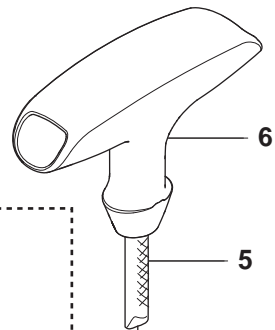

BC2255 FC2255, FC2255 W

Spare parts
Ersatzteile
Pièces détachées
Reserve onderdelen
Repuestos
Reservdelar

1

1

B 2255

1

Ø = 35.2mm
L = 1354mm FC
L = 1465mm BC

Ø = 10.5mm
L = 1257mm FC
L = 1368mm BC

Ø = 9.0mm
L = 1401mm FC
L = 1514mm BC

max 10500 rpm

15 m SOFT 15 m SOFT

6

ØN1485

EUROPE

CE

113 dB

J 2255

1

11

2255

S1 2255

1

S2 2255

Complete = 1