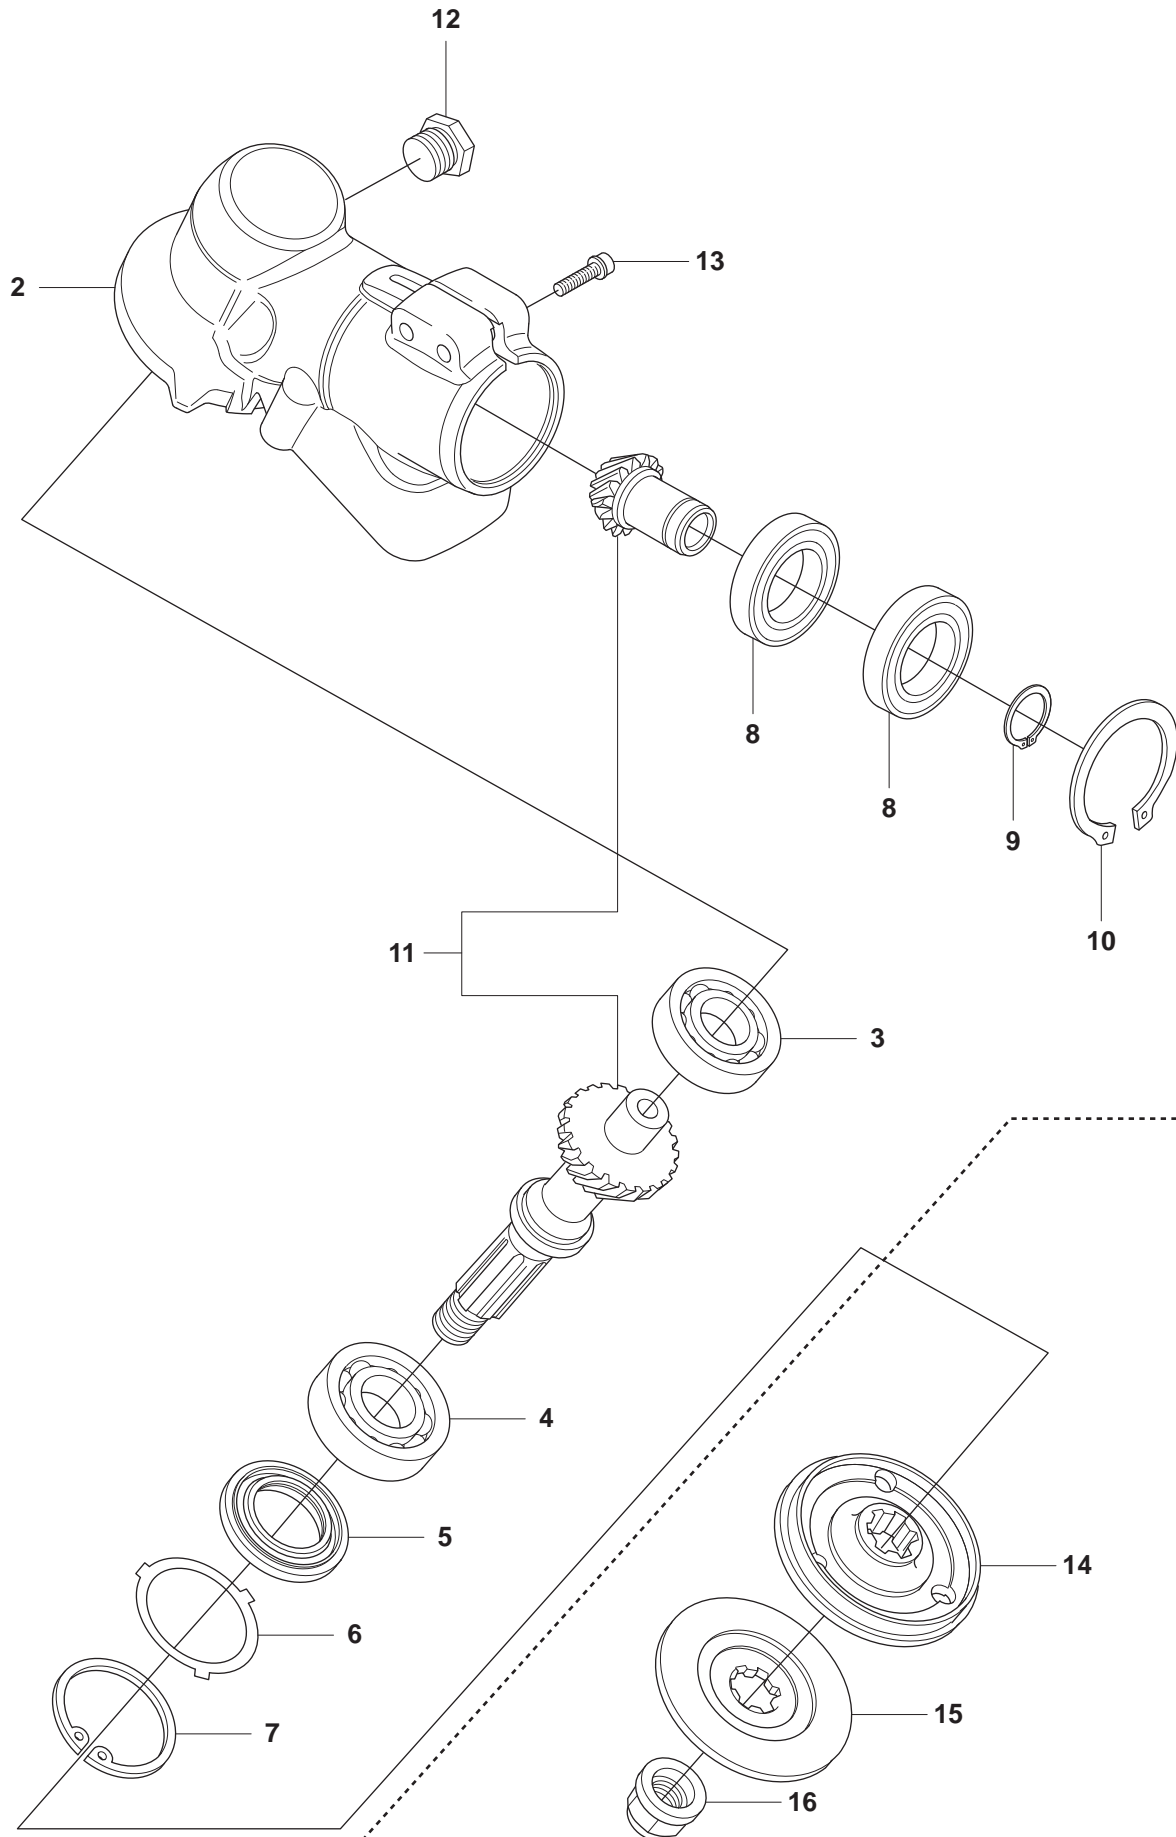

BC2255 FC2255, FC2255 W

Spare parts
Ersatzteile
Pièces détachées
Reserve onderdelen
Repuestos
Reservdelar

1

1

B 2255

1

Ø = 35.2mm
L = 1354mm FC
L = 1465mm BC

Ø = 10.5mm
L = 1257mm FC
L = 1368mm BC

Ø = 9.0mm
L = 1401mm FC
L = 1514mm BC

max 10500 rpm

15 m SOFT 15 m SOFT

6

ØN1485

EUROPE

CE

113 dB