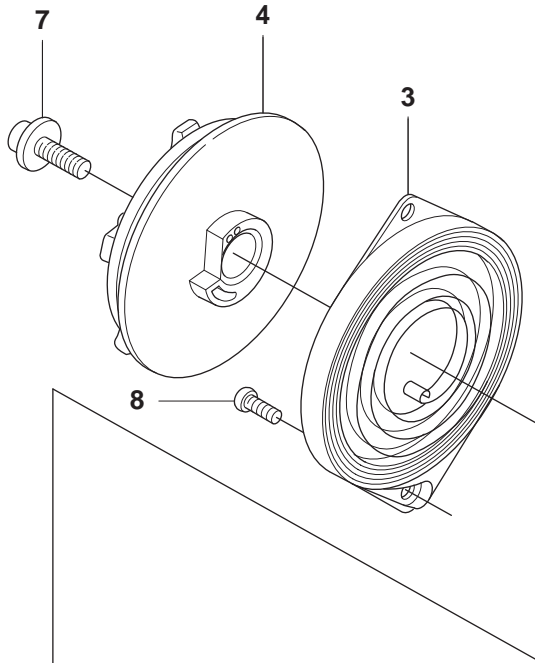

BC2255 FC2255, FC2255 W

Spare parts
Ersatzteile
Pièces détachées
Reserve onderdelen
Repuestos
Reservdelar

1

1

B 2255

1

Ø = 35.2mm
L = 1354mm FC
L = 1465mm BC

Ø = 10.5mm
L = 1257mm FC
L = 1368mm BC

Ø = 9.0mm
L = 1401mm FC
L = 1514mm BC

max 10500 rpm

15 m SOFT 15 m SOFT

6

ØN1485

EUROPE

CE

113 dB

J 2255

1

11

2255

S1 2255

1

S2 2255

Complete = 1