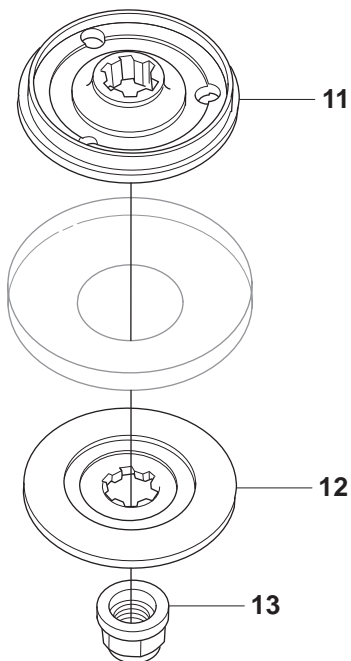

BC2255 FC2255, FC2255 W

Spare parts
Ersatzteile
Pièces détachées
Reserve onderdelen
Repuestos
Reservdelar

1

1

B 2255

1

Ø = 35.2mm
L = 1354mm FC
L = 1465mm BC

Ø = 10.5mm
L = 1257mm FC
L = 1368mm BC

Ø = 9.0mm
L = 1401mm FC
L = 1514mm BC

max 10500 rpm

15 m SOFT 15 m SOFT

6

ØN1485

EUROPE

CE

113 dB

J 2255

1

11

2255

S1 2255

1

S2 2255

Complete = 1

S4 FC2255, FC2255W

Complete = 1

FC2255, FC2255W

Complete = 8

S5 BC2255
Complete = 1

T Vector 3-55
Complete = 1