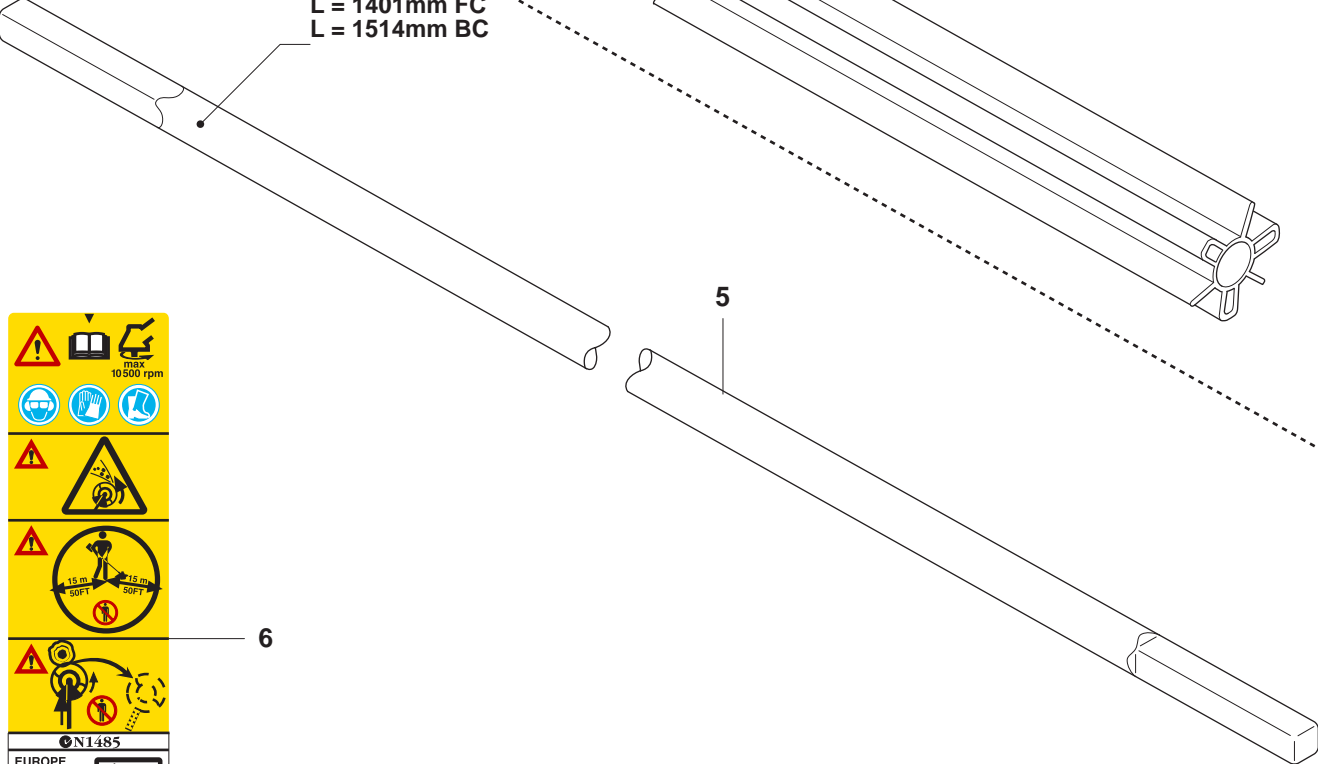

BC2255 FC2255, FC2255 W

Spare parts
Ersatzteile
Pièces détachées
Reserve onderdelen
Repuestos
Reservdelar

1

1

B 2255

1

Ø = 35.2mm
L = 1354mm FC
L = 1465mm BC

Ø = 10.5mm
L = 1257mm FC
L = 1368mm BC

Ø = 9.0mm
L = 1401mm FC
L = 1514mm BC

max 10500 rpm

15 m SOFT 15 m SOFT

6

ØN1485

EUROPE

CE

113 dB