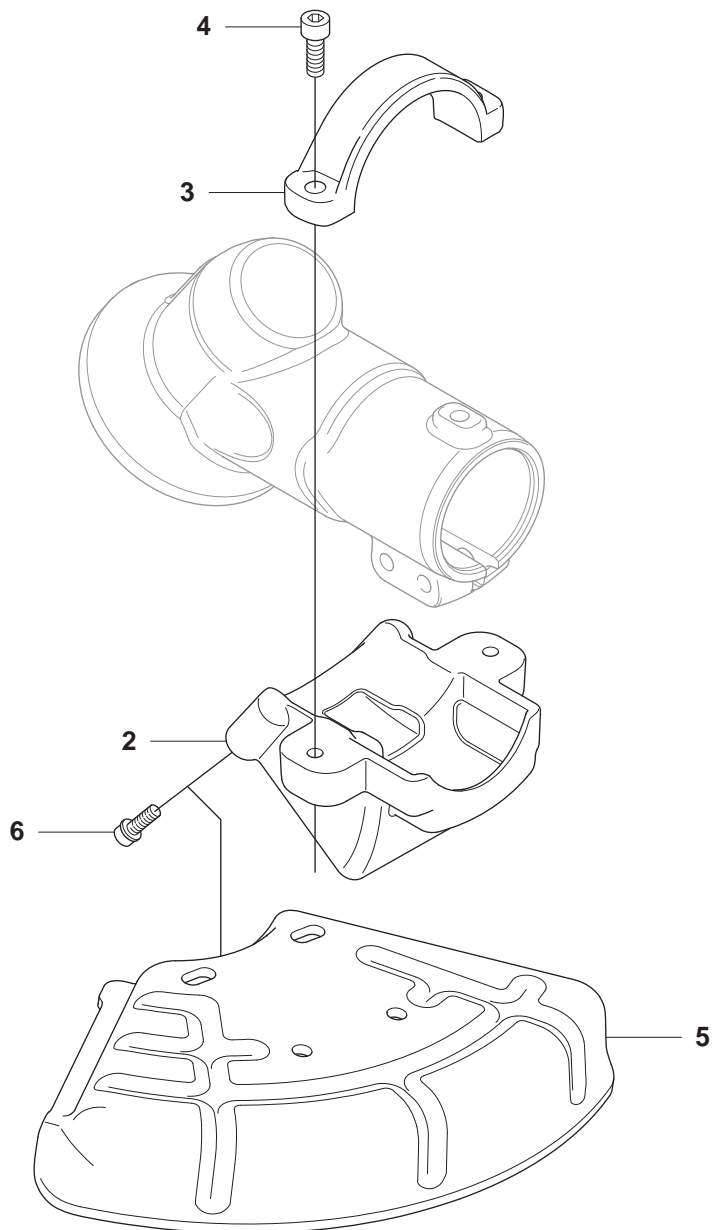

BC2255 FC2255, FC2255 W

Spare parts
Ersatzteile
Pièces détachées
Reserve onderdelen
Repuestos
Reservdelar

1

1

B 2255

1

Ø = 35.2mm
L = 1354mm FC
L = 1465mm BC

Ø = 10.5mm
L = 1257mm FC
L = 1368mm BC

S4 FC2255, FC2255W

Complete = 1

FC2255, FC2255W

Complete = 8

S5 BC2255
Complete = 1

T Vector 3-55
Complete = 1