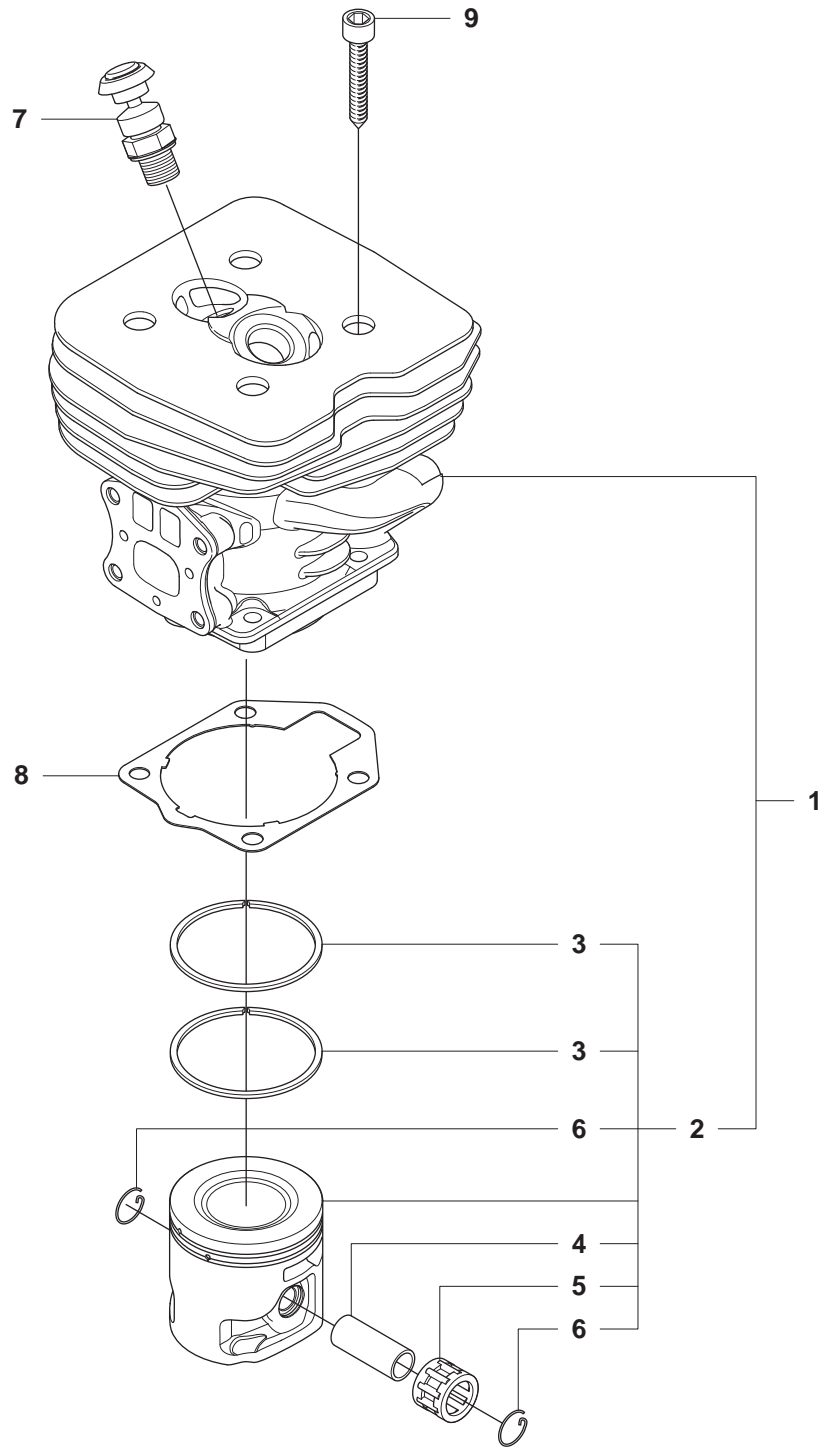

BC2255 FC2255, FC2255 W

Spare parts
Ersatzteile
Pièces détachées
Reserve onderdelen
Repuestos
Reservdelar

1

1

B 2255

1

Ø = 35.2mm
L = 1354mm FC
L = 1465mm BC

Ø = 10.5mm
L = 1257mm FC
L = 1368mm BC

Ø = 9.0mm
L = 1401mm FC
L = 1514mm BC

max 10500 rpm

15 m SOFT 15 m SOFT

6

ØN1485

EUROPE

CE

113 dB

J 2255

1

11

2255

S1 2255

1

S2 2255

Complete = 1

S4 FC2255, FC2255W

Complete = 1

FC2255, FC2255W

Complete = 8

S5 BC2255
Complete = 1

T Vector 3-55
Complete = 1