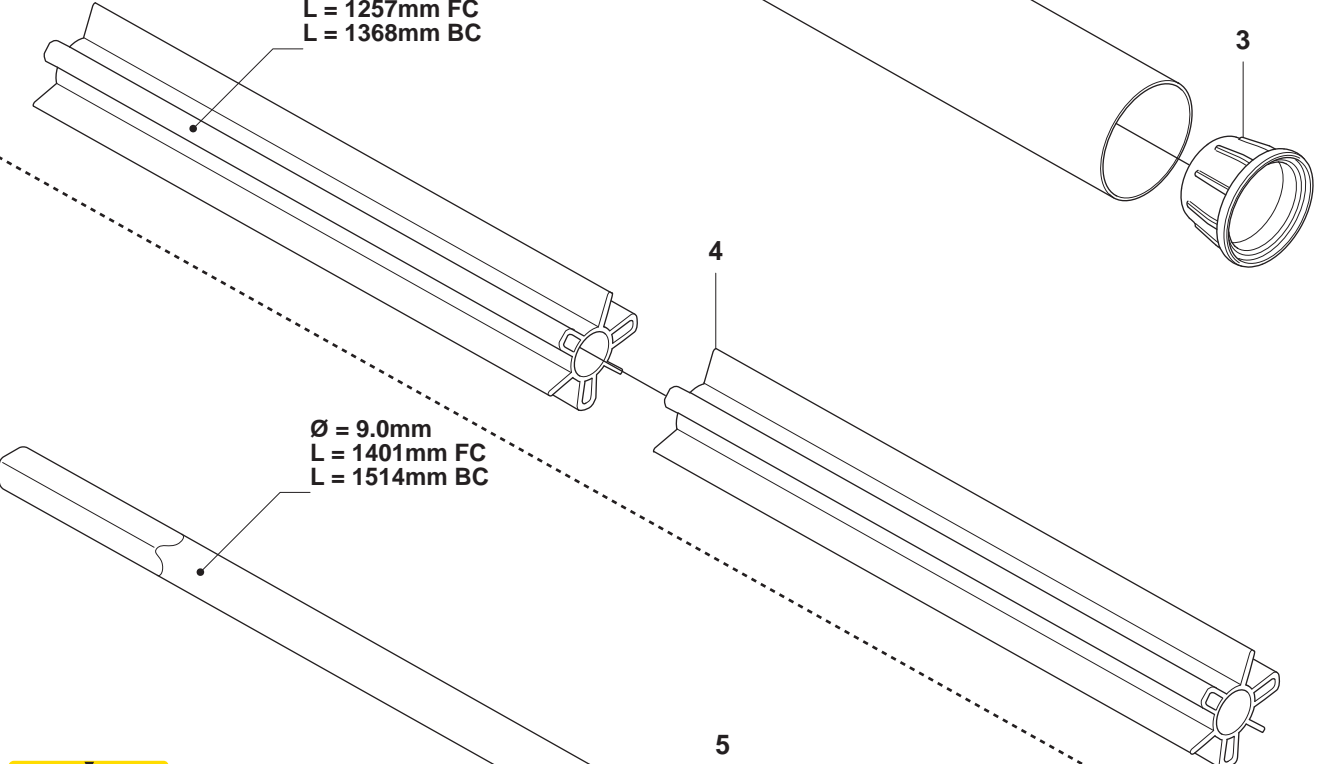

BC2255 FC2255, FC2255 W

Spare parts
Ersatzteile
Pièces détachées
Reserve onderdelen
Repuestos
Reservdelar

1

1

B 2255

1

Ø = 35.2mm
L = 1354mm FC
L = 1465mm BC

Ø = 10.5mm
L = 1257mm FC
L = 1368mm BC

Ø = 9.0mm
L = 1401mm FC
L = 1514mm BC

max 10500 rpm

15 m SOFT 15 m SOFT

6

ØN1485

EUROPE

CE

113 dB