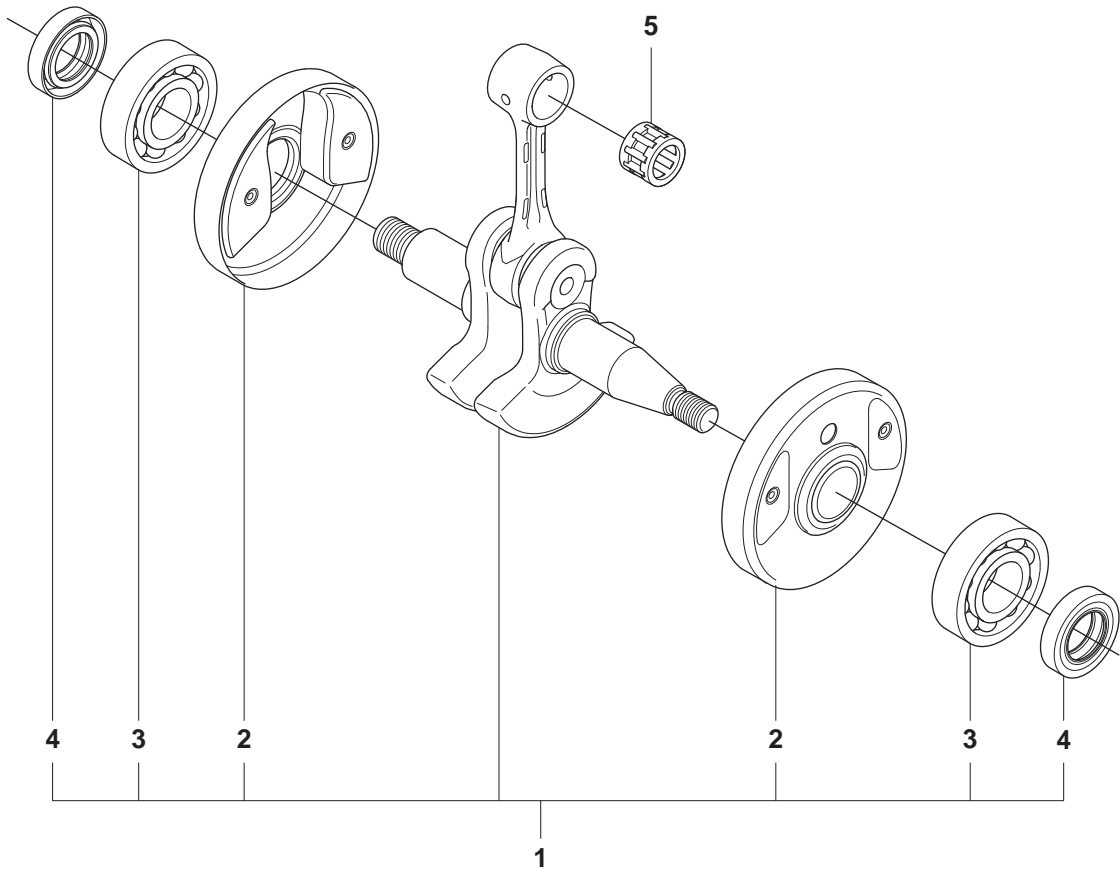

Ø = 9.0mm
L = 1401mm FC
L = 1514mm BC

max 10500 rpm

15 m SOFT 15 m SOFT

6

ØN1485

EUROPE

CE

113 dB

J 2255

1

11

2255

S1 2255

1

S2 2255

Complete = 1