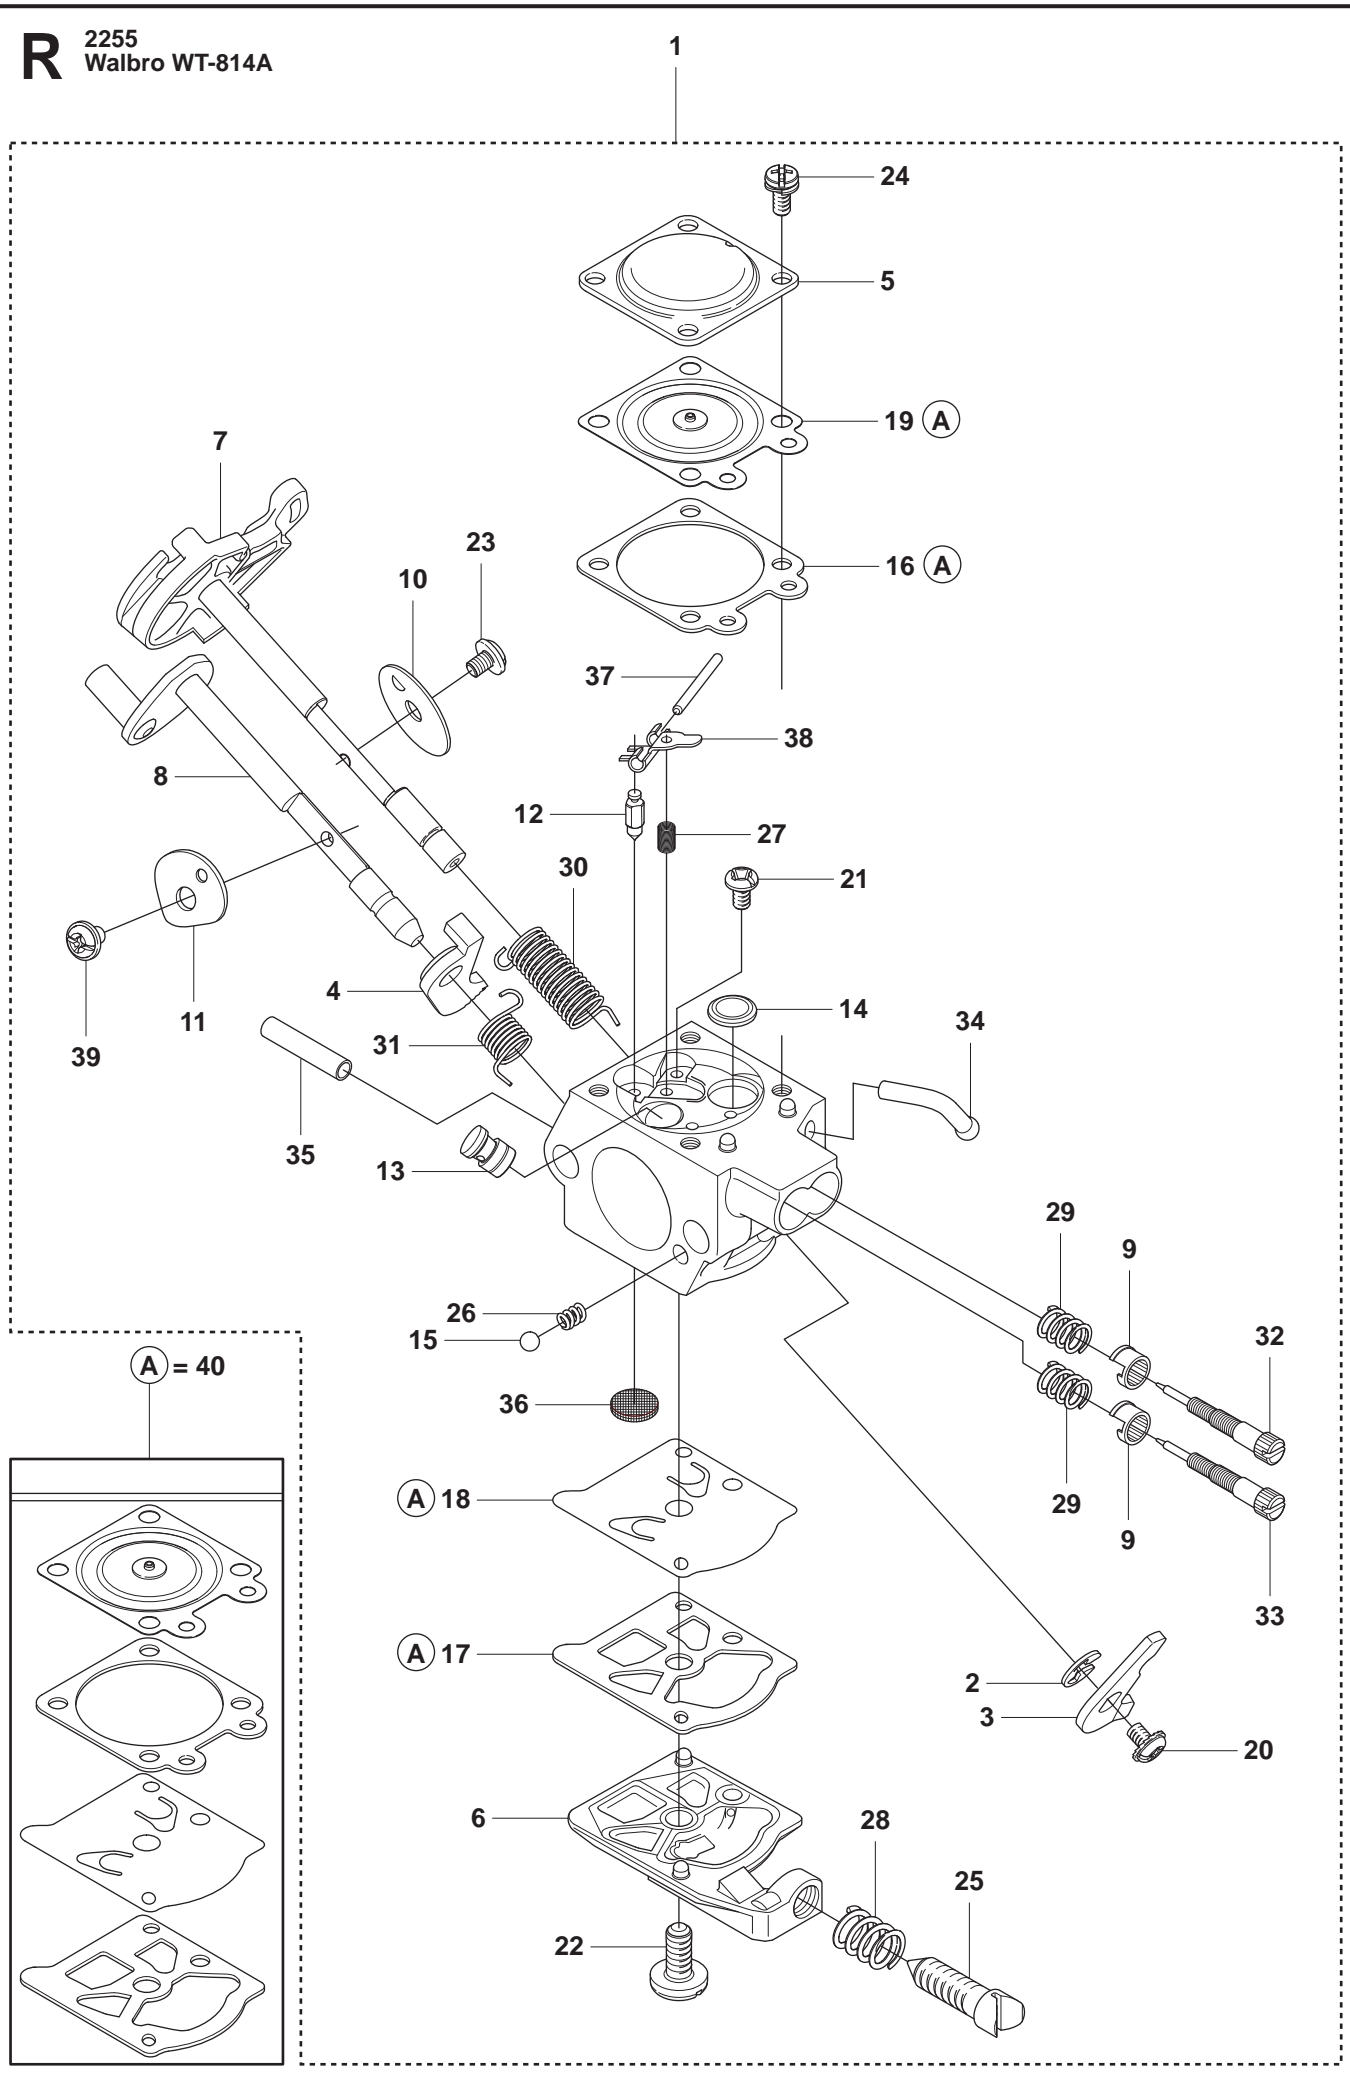

BC2255 FC2255, FC2255 W

Spare parts
Ersatzteile
Pièces détachées
Reserve onderdelen
Repuestos
Reservdelar

1

1

B 2255

1

Ø = 35.2mm
L = 1354mm FC
L = 1465mm BC

Ø = 10.5mm
L = 1257mm FC
L = 1368mm BC

Ø = 9.0mm
L = 1401mm FC
L = 1514mm BC

max 10500 rpm

15 m SOFT 15 m SOFT

6

ØN1485

EUROPE

CE

113 dB

J 2255

1

11

2255

S1 2255

1

S2 2255

Complete = 1

S4 FC2255, FC2255W

Complete = 1

FC2255, FC2255W

Complete = 8

S5 BC2255
Complete = 1

T Vector 3-55
Complete = 1