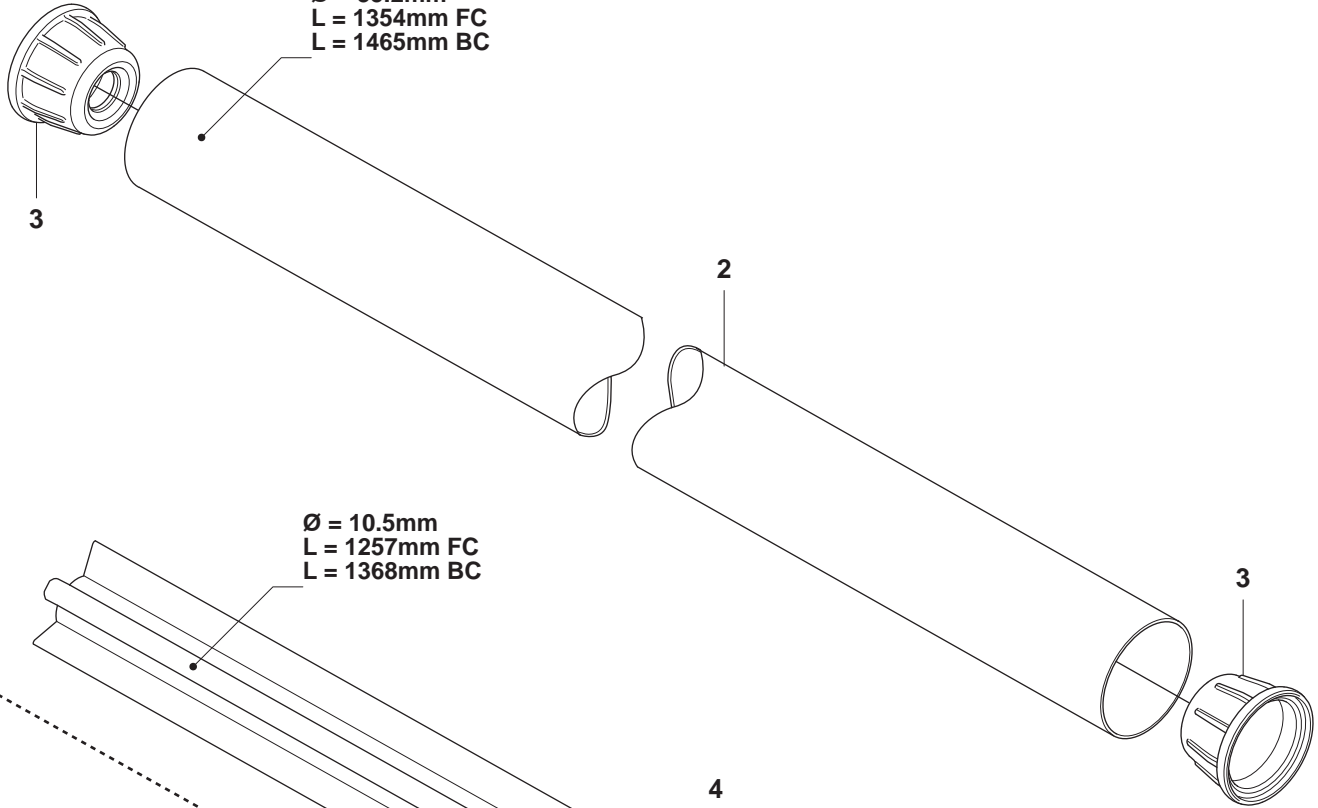

BC2255 FC2255, FC2255 W

Spare parts
Ersatzteile
Pièces détachées
Reserve onderdelen
Repuestos
Reservdelar

1

1

B 2255

1

Ø = 35.2mm
L = 1354mm FC
L = 1465mm BC

Ø = 10.5mm
L = 1257mm FC
L = 1368mm BC

Ø = 9.0mm
L = 1401mm FC
L = 1514mm BC

max 10500 rpm

15 m SOFT 15 m SOFT

6

ØN1485

EUROPE

CE

113 dB