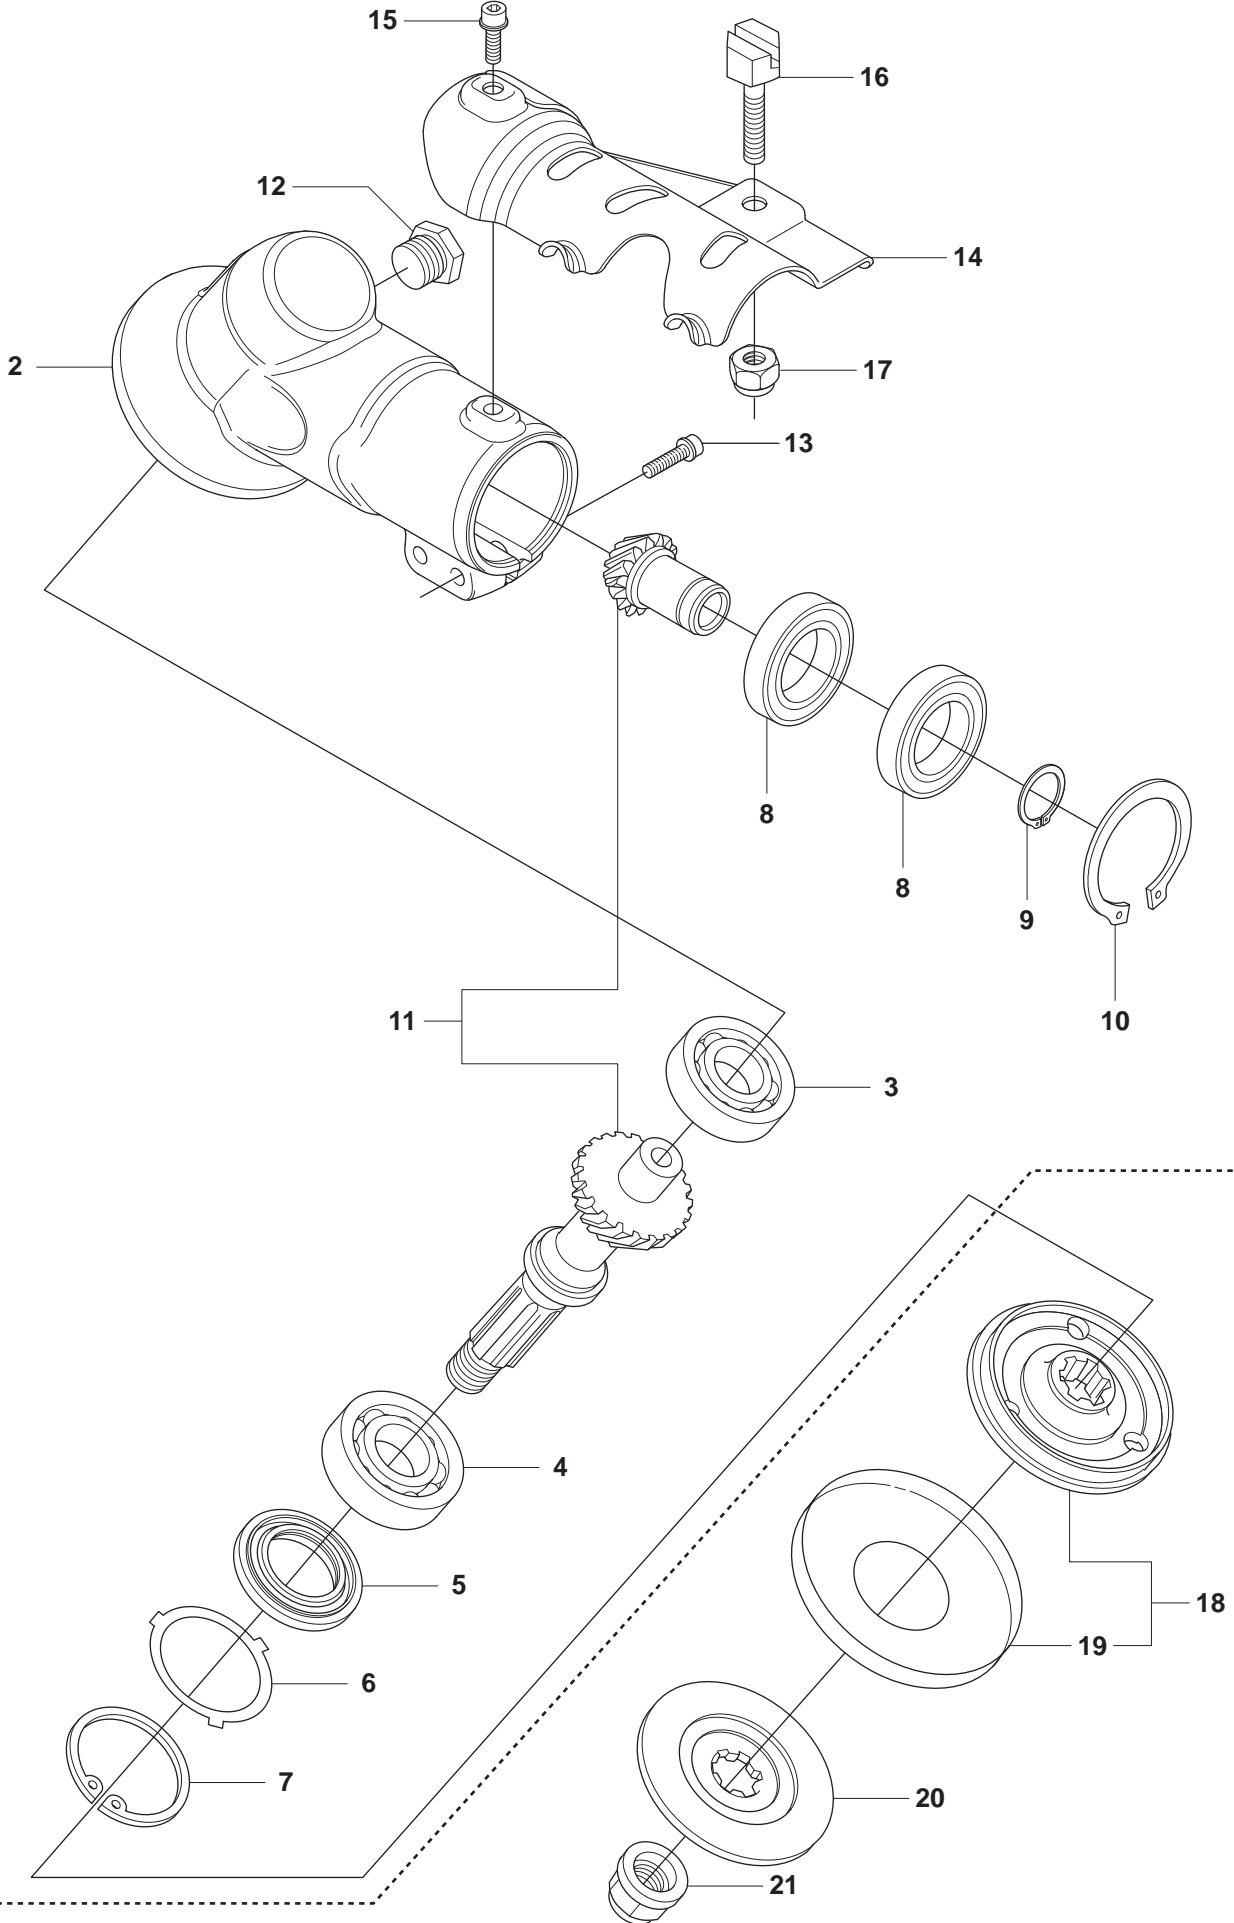

BC2255 FC2255, FC2255 W

Spare parts
Ersatzteile
Pièces détachées
Reserve onderdelen
Repuestos
Reservdelar

1

1

B 2255

1

Ø = 35.2mm
L = 1354mm FC
L = 1465mm BC

Ø = 10.5mm
L = 1257mm FC
L = 1368mm BC

Ø = 9.0mm
L = 1401mm FC
L = 1514mm BC

max 10500 rpm

15 m SOFT 15 m SOFT

6

ØN1485

EUROPE

CE

113 dB