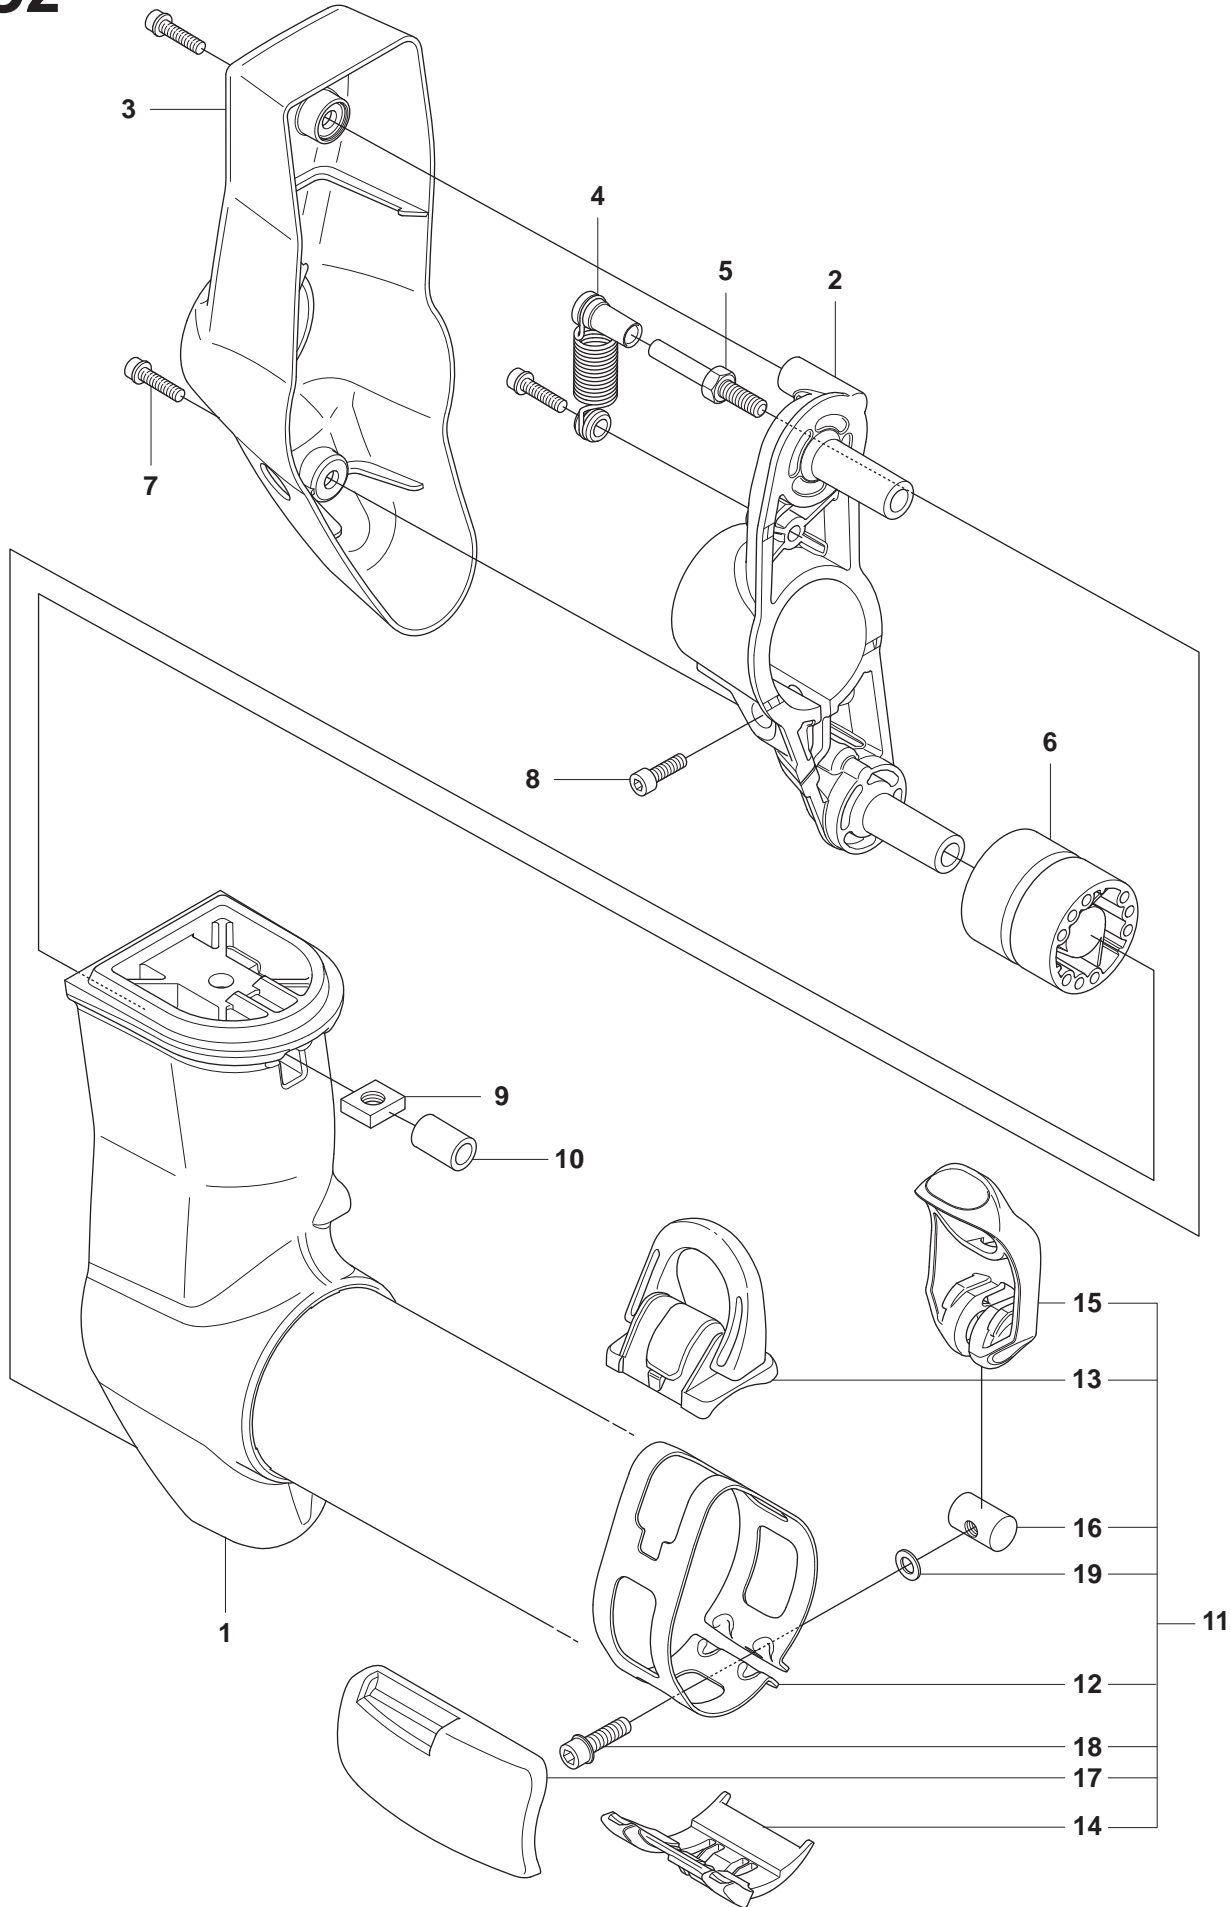

C2 FC2255, FC2255W