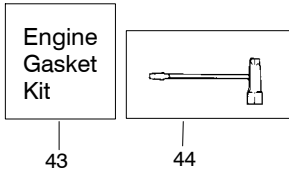

Ref.	Part No.	Description	Ref.	Part No.	Description	Ref.	Part No.	Description
1.	530 01 61-53	Screw	19.	530 07 18-89	Kit-Carb. Adaptor (Incl. # 20,38,41)	36.	530 03 87-29	Ring-Piston
2.	530 03 92-32	Module-Ignition	20.	530 07 18-94	Gasket-CMV-Pin (KIT)	37.	530 05 78-86	Insert-Right (Gray) CMV
3.	530 01 64-32	Screw	21.	952 03 01-50	ACM-Spark Plug (BCUZY)	38.	530 07 18-94	Seal-Adaptor (KIT)
4.	530 05 86-61	Strip-Ground	22.	530 07 18-84	Kit-CV Under (Incl. 29,37)	39.	530 01 64-26	Screw
5.	530 05 79-43	Assy-Wire Harness	23.	530 05 86-60	Clip-High Tension Lead	40.	530 07 18-94	Gasket-Carb. (KIT)
6.	530 05 56-98	Reflector-Flare	24.	530 07 18-87	Kit-Muffler (Incl. 25,26,27,28)	41.	530 05 79-26	Tube-Intake
7.	530 05 78-72	Shield-CV Under (Incl. 9)	25.	530 05 79-42	Back-Plate-Muffler	42.	530 01 61-01	NG-Carb.
8.	530 01 60-80	Screw	26.	530 07 18-94	Gasket-Muffler (KIT)	43.	530 07 18-94	Kit-Gasket (Incl. 20,26,38,40)
9.	530 05 78-91	Lever-Ignition Switch	27.	530 07 18-86	Kit-Spark Arrestor	44.	530 03 11-35	Screw
10.	530 05 79-08	Spring-Ignition Switch	28.	530 01 63-38	Bolt-Muffler			
11.	530 05 93-99	Knob-Choke	29.	530 05 78-85	Insert-Left (Black) CMV			Not Shown
12.	530 05 90-01	Cover-Air Filter	30.	530 01 25-37	Assy-Crank Shaft/Rod			
13.	530 05 78-69	Filter-Air	31.	530 01 64-17	Bolt			
14.	530 01 64-25	Screw	32.	530 05 79-41	Cap-Crank Case			
15.	530 15 00-29	Housing-Air Filter (w/ Cable)	33.	530 05 63-63	Assy-Bearing/Seal		530165707	Manual-Operator
16.	530 03 55-90	Carburetor Zama W26	34.	530 07 18-83	Kit-Piston (Incl. 35,36)		530059905	Decal-Warning
17.	530 06 92-47	Kit-Fuel Line (Small)	35.	530 01 56-97	Retainer-Piston Pin			
18.	530 04 77-21	Bulb-Purge "Snap-In"						

✓ = NEW PART NUMBER FOR THIS IPL   * = REFER TO THE SERVICE REFERENCE INDICATED FOR MORE INFORMATION. (LOCATED AT END OF IPL)