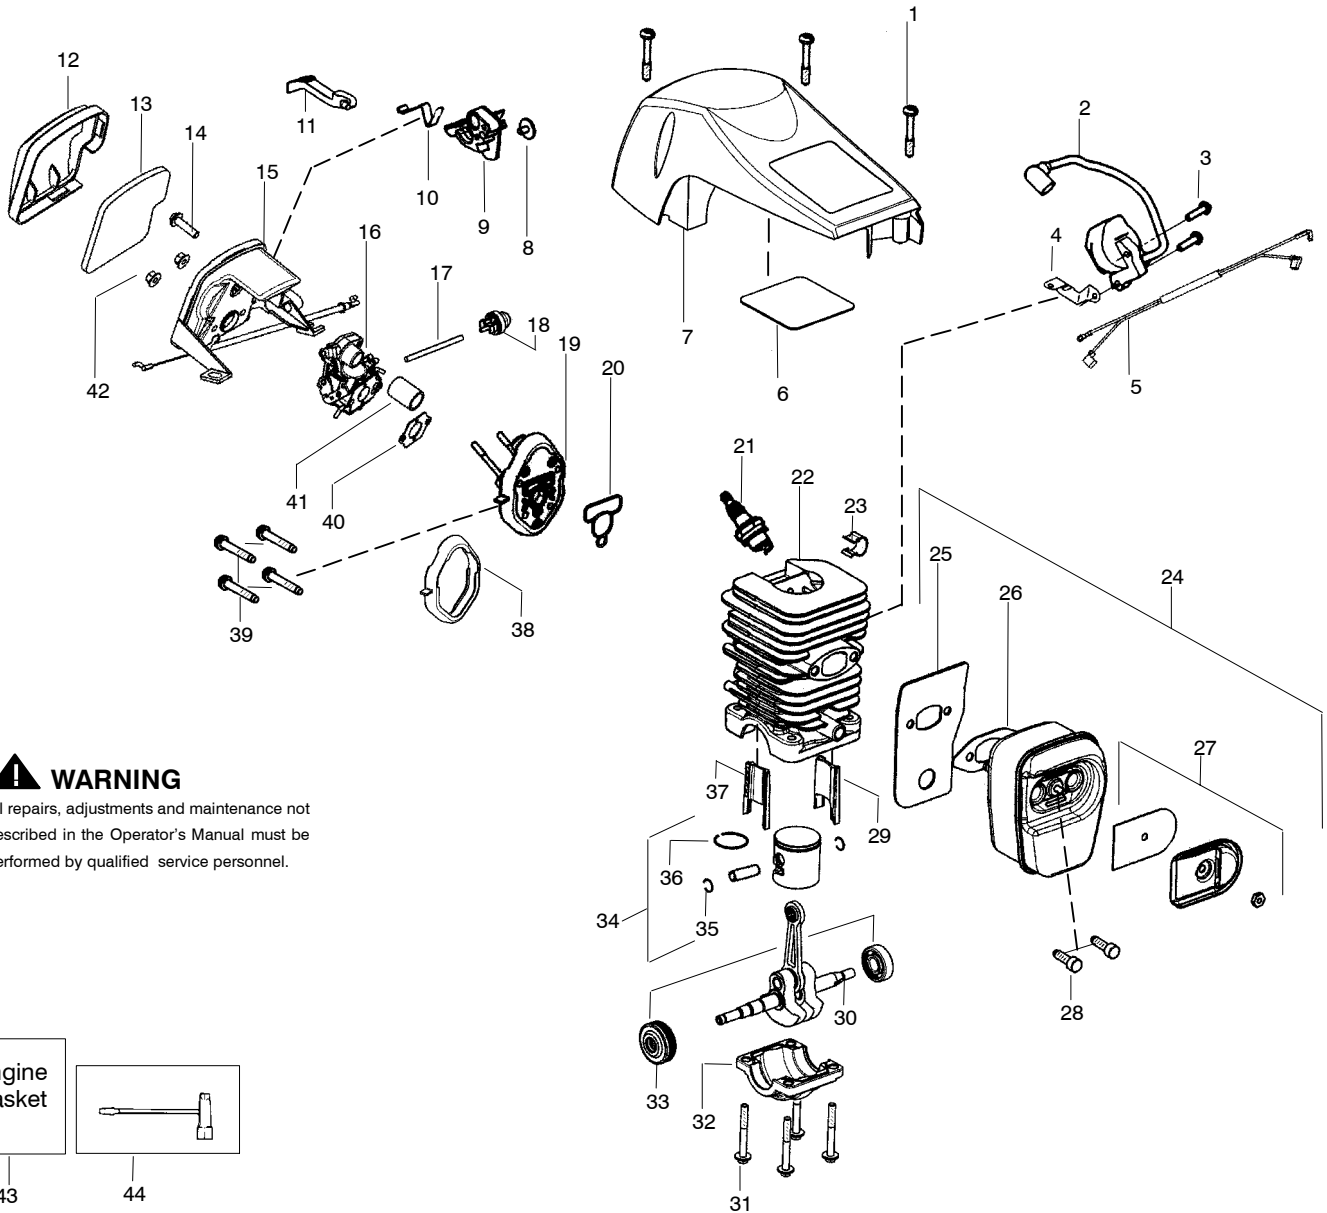

⚠ WARNING
All repairs, adjustments and maintenance not described in the Operator's Manual must be performed by qualified service personnel.

Ref.	Part No.	Description	Ref.	Part No.	Description	Ref.	Part No.	Description
1.	530 01 61-53	Screw	19.	530 07 18-89	Kit-Carb. Adaptor (Incl. # 20,38,41)	36.	530 03 87-29	Ring-Piston
2.	530 03 92-32	Module-Ignition	20.	530 07 18-94	Gasket-CMV-Pin (KIT)	37.	530 05 78-86	Insert-Right (Gray) CMV
3.	530 01 64-32	Screw	21.	952 03 01-50	ACM-Spark Plug (BCUZY)	38.	530 07 18-94	Seal-Adaptor (KIT)
4.	530 05 86-61	Strip-Ground	22.	530 07 18-84	Kit-CV Under (Incl. 29,37)	39.	530 01 64-26	Screw
5.	530 05 79-43	Assy-Wire Harness	23.	530 05 86-60	Clip-High Tension Lead	40.	530 07 18-94	Gasket-Carb. (KIT)
6.	530 05 56-98	Reflector-Flare	24.	530 07 18-87	Kit-Muffler (Incl. 25,26,27,28)	41.	530 05 79-26	Tube-Intake
7.	530 05 78-72	Shield-CV Under (Incl. 9)	25.	530 05 79-42	Back-Plate-Muffler	42.	530 01 61-01	NG-Carb.
8.	530 01 60-80	Screw	26.	530 07 18-94	Gasket-Muffler (KIT)	43.	530 07 18-94	Kit-Gasket (Incl. 20,26,38,40)
9.	530 05 78-91	Lever-Ignition Switch	27.	530 07 18-86	Kit-Spark Arrestor	44.	530 03 11-35	Screw
10.	530 05 79-08	Spring-Ignition Switch	28.	530 01 63-38	Bolt-Muffler			
11.	530 05 93-99	Knob-Choke	29.	530 05 78-85	Insert-Left (Black) CMV			Not Shown
12.	530 05 90-01	Cover-Air Filter	30.	530 01 25-37	Assy-Crank Shaft/Rod			
13.	530 05 78-69	Filter-Air	31.	530 01 64-17	Bolt			
14.	530 01 64-25	Screw	32.	530 05 79-41	Cap-Crank Case			
15.	530 15 00-29	Housing-Air Filter (w/ Cable)	33.	530 05 63-63	Assy-Bearing/Seal		530165707	Manual-Operator
16.	530 03 55-90	Carburetor Zama W26	34.	530 07 18-83	Kit-Piston (Incl. 35,36)		530059905	Decal-Warning
17.	530 06 92-47	Kit-Fuel Line (Small)	35.	530 01 56-97	Retainer-Piston Pin			
18.	530 04 77-21	Bulb-Purge "Snap-In"						

✓ = NEW PART NUMBER FOR THIS IPL   * = REFER TO THE SERVICE REFERENCE INDICATED FOR MORE INFORMATION. (LOCATED AT END OF IPL)