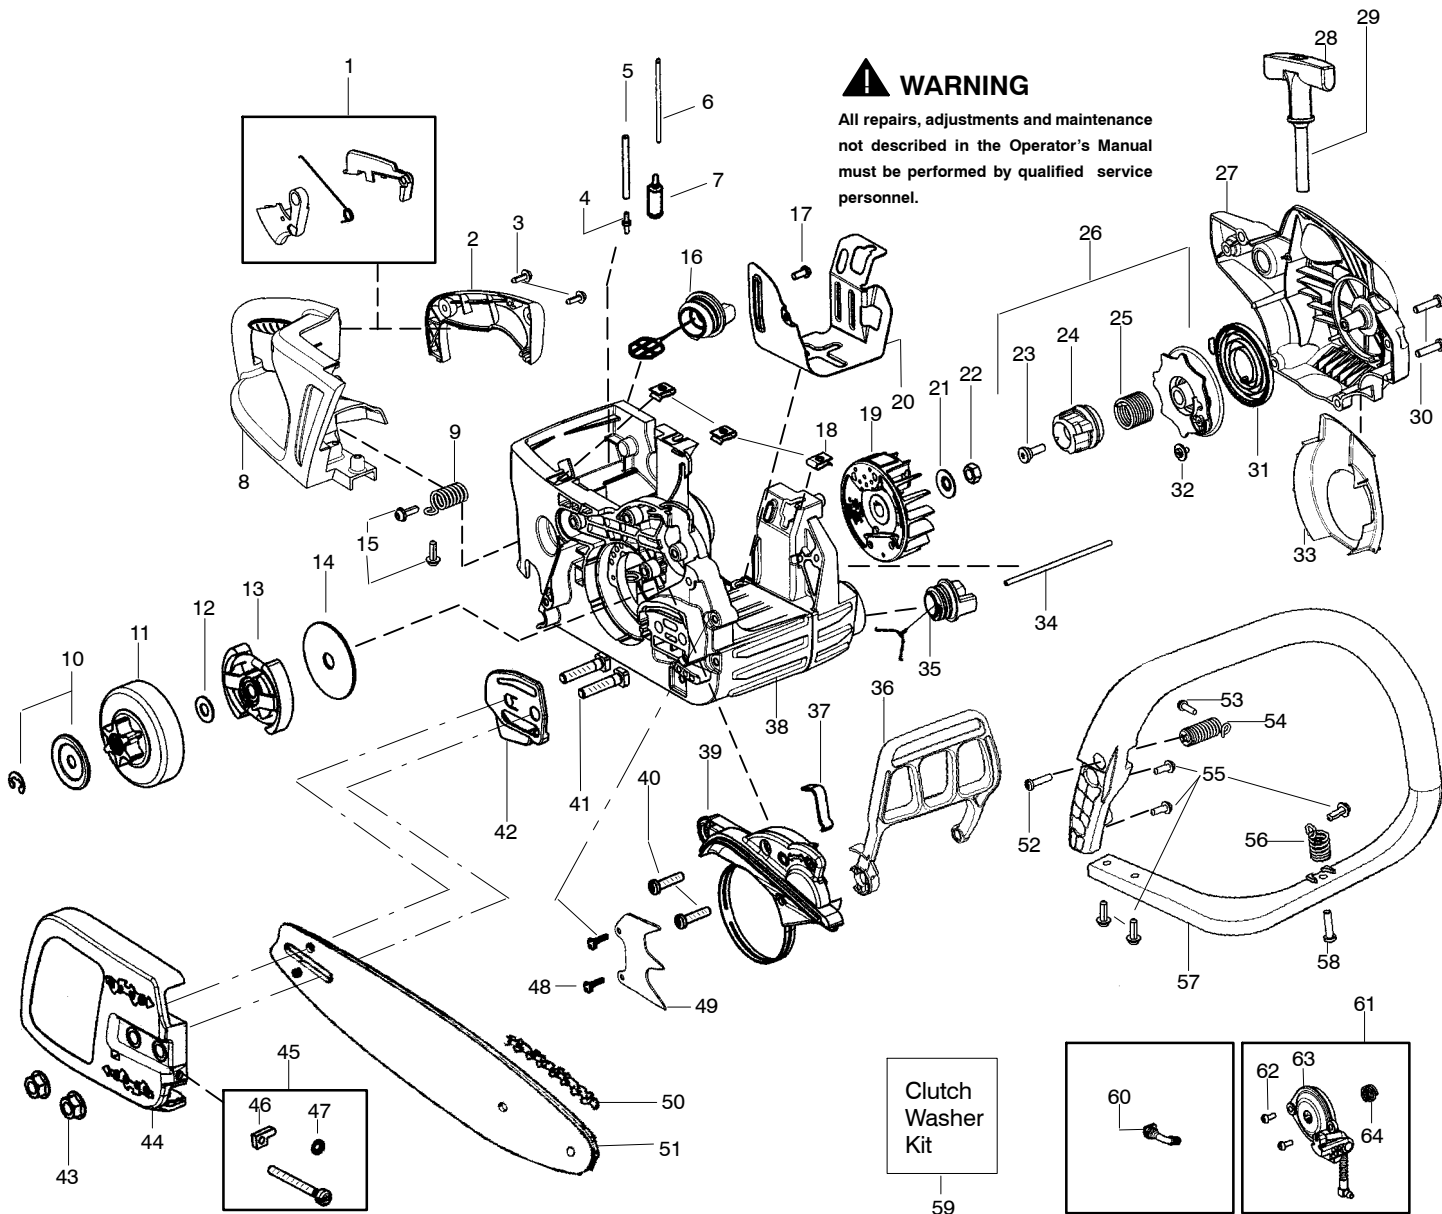

CS2138 C

Spare parts

Ersatzteile

Pièces détachées

Reserve onderdelen

Repuestos

Reservdelar

Ref.	Part No.	Description	Ref.	Part No.	Description	Ref.	Part No.	Description
1.☐	530 07 19-27	Kit Trigger Lockout	25.☐	530 02 11-80	Spring Pins	45.☐	530 06 96-11	Kit Bar Adjust (Incl. 46,47)
2.☐	545 01 19-12	Cover Handle	26.☐	530 07 19-66	Kit Pins Starter Pulley (Incl. 23,24,25, 32)	46.☐	530 01 58-26	Pin Bar Adjust
3.☐	530 01 64-33	Screw	27.☐	545 01 17-08	Housing Fan	47.☐	530 03 85-93	Retainer Bar Adjust
4.☐	530 02 38-77	Fitting Fuel Line	28.☐	530 05 64-02	Handle Starter	48.☐	530 01 64-39	Screw
5.☐	530 06 92-16	Kit Fuel Line (Large)	29.☐	530 06 92-32	Kit Rope	49.☐	530 01 43-81	Kit Spike (Incl. 48)
6.☐	530 06 92-47	Kit Fuel Line (Small)	30.☐	530 01 64-32	Screw	50.☐	---	Chain
7.☐	530 09 56-46	Assy Fuel Pickup	31.☐	530 04 20-95	Spring Starter	51.☐	---	Bar
8.☐	545 01 21-12	Handle Rear	32.☐	530 01 60-80	Screw	52.☐	530 01 64-32	Screw
9.☐	530 05 94-75	Spring Rear Isolator	33.☐	530 05 78-68	Baffle	53.☐	530 01 64-43	Screw
10.☐	530 07 19-45	Kit Clutch Washer	34.☐	530 05 87-86	Assy Oil Vent	54.☐	530 05 94-80	Assy Rear Iso. Spring
11.☐	530 05 79-05	Assy Clutch Drum (3/8")	35.☐	530 05 72-36	Assy Oil Cap W/Ret	55.☐	530 01 59-06	Screw
12.☐	530 07 19-45	Kit Clutch Washer	36.☐	530 05 78-80	Handguard	56.☐	530 05 94-79	Assy Front Iso. Spring
13.☐	530 05 79-07	Assy Clutch	37.☐	530 01 64-16	Spring Handguard	57.☐	530 05 78-78	Handle Front
14.☐	530 01 64-19	Washer Large Clutch	38.☐	545 01 18-08	Assy Chassis (Incl. 4, 8, 9, 10, 11, 12, 13, 14, 15, 16, 17, 18, 20, 24, 25, 27, 31, 36)	58.☐	530 01 64-32	Screw
15.☐	530 01 59-06	Screw				59.☐	530 07 19-45	Kit Clutch Washer (Incl. 10,12)
16.☐	530 04 71-92	Assy Fuel Cap W/Ret	39.☐	530 07 18-93	Kit Chain Brake	60.☐	530 05 79-24	Assy Oil Pickup
17.☐	530 01 60-64	Screw	40.☐	530 01 64-32	Screw	61.☐	530 07 18-91	Kit Oil Pump (Incl. 62,63,64)
18.☐	530 01 59-22	Nut Flywheel Speed	41.☐	530 01 61-33	Bot Bar			Screw
19.☐	530 03 92-31	Assy Flywheel	42.☐	530 05 79-10	Plate Bar	62.☐	530 01 60-64	Screw
20.☐	530 05 79-11	Shield Heat	43.☐	530 01 59-17	Nut Bar	63.☐	530 05 79-31	Assy Oil Pump
21.☐	530 01 51-27	Washer Flywheel	44.☐	545 01 22-08	Assy Clutch Cover (Incl. #45)	64.☐	530 03 78-20	Gear Worm
22.☐	530 01 61-34	Nut Flywheel						
23.☐	530 02 11-79	Screw Shoulder						
24.☐	530 05 96-77	Starter Hub Pins						