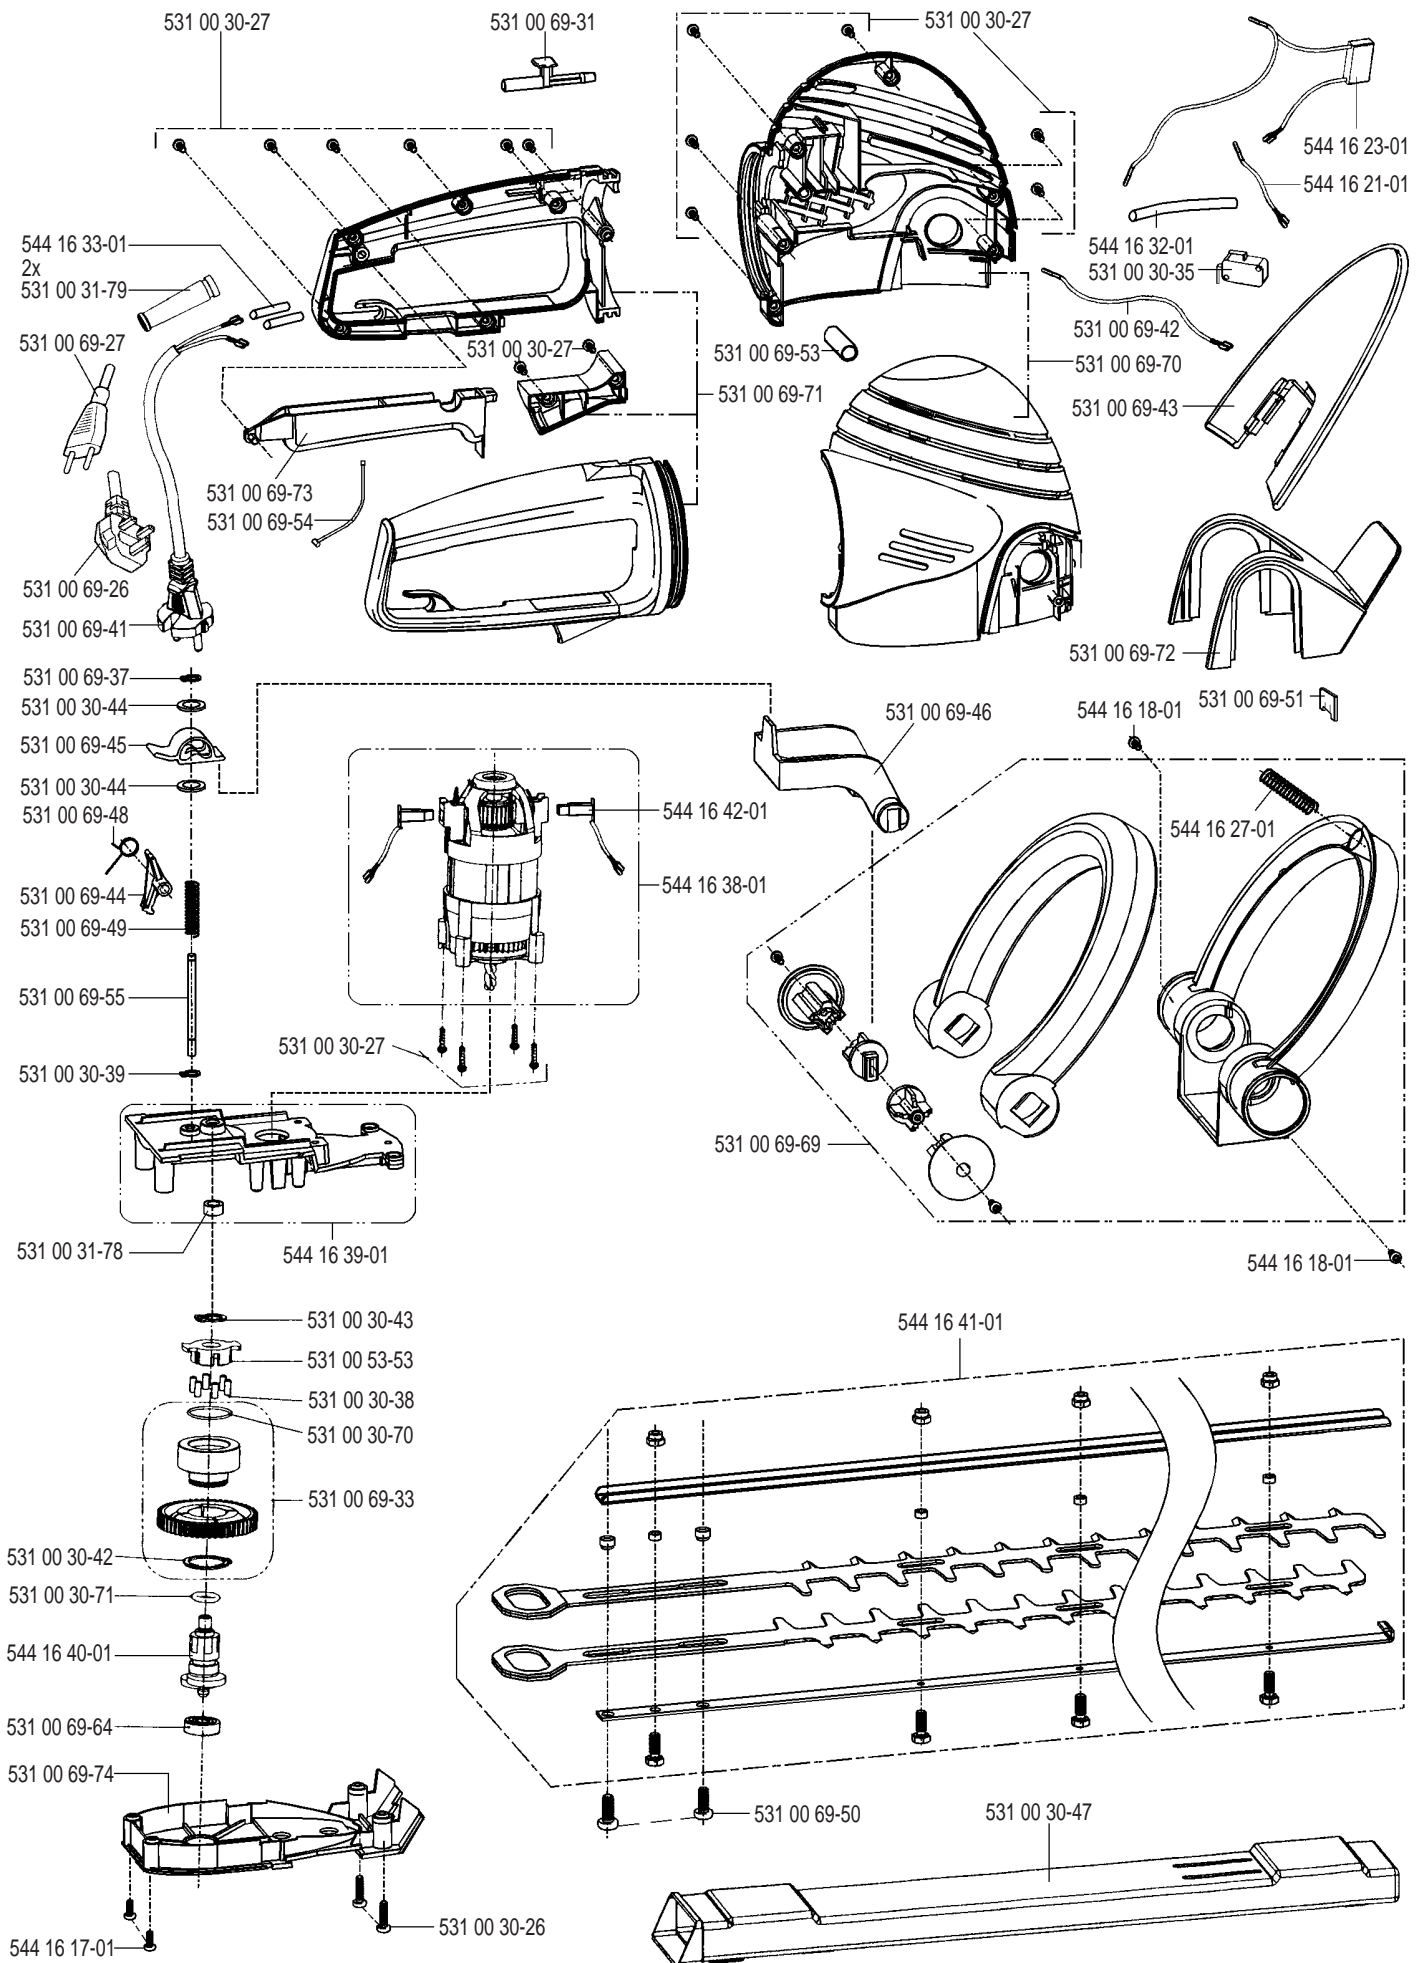

## HT 2105 E - Jonsered 2005

<b>Jonsered part no.</b>	<b>Description</b>
544 16 17-01	Screw 4 x 16 TX20
531 00 31-79	Grommet HS
531 00 30-47	Blade cover 550MM (Scabbard)
531 00 30-26	Screw 4,0x20 TX20
531 00 30-42	Shaft-ring SQ4
531 00 30-70	O-ring 26x1.5mm
531 00 30-71	O-ring 13x3 SQ4
531 00 30-35	Inside-switch cherry S4
544 16 38-01	Engine UK-362300-81R12
531 00 30-27	Screw 4x16-LK-TX20
531-00 30-39	Thrust-washer 3,2 SQ4
531 00 30-43	Washer DIN 988 SQ4
531 00 30-44	Washer 5.5 x 10 x 1
531 00 69-37	Washer 3,2 DIN6799
531 00 30-38	Pitch-cone 4x10
544 16 18-01	Screw PL 4X16-LK-PH
531 00 69-41	Cable W/Plug H05VV-F 2x1qmmx420mm -EURO-
531 00 69-26	Cable W/Plug SQ4
531 00 69-27	Cable W/Plug SQ4
531 00 69-42	Cord 235 HS-HJ, blue
544 16 21-01	Shorting lead 95 -ECM- grey HS-HJ
544 16 23-01	Capacitor 385 -ECM- HS-HJ
531 00 69-69	Upper-handle Cpl. HS4 black
544 16 39-01	Gear plate with needle case without pin
531 00 69-70	Housing HS-HJ left/right, red
531 00 69-71	Grip shell + cable cap HS-HJ
531 00 69-72	Hand guard holder HS-HJ, black
531 00 69-73	Switch panel HS-HJ, black
531 00 69-43	Hand guard HS-HJ
531 00 69-74	Ground plate HS-HJ, black
531 00 69-44	Rope rocker HS-HJ
531 00 69-45	Rocker switch HS-HJ
531 00 69-46	Switch element HS-HJ
531 00 69-31	Fixing device HS-HJ, red
531 00 69-48	Pressuer spring SQ4
531 00 69-49	Pressure spring d0,8 x Da7,6 x Lo44 x 18ig
531 00 69-50	Screw M5 x 20 Torx
544 16 27-01	Pressure spring
531 00 69-51	Felt-seal HS-HJ
531 00 69-53	Supporting Plate HS-HJ
531 00 69-54	Bowden cable for turn-handle
531 00 69-55	Supporting Plate HS-HJ
544 16 40-01	Eccentric HSD 1-stufig
544 16 32-01	Isulator 5x90 HSD/HS-HJ
544 16 33-01	Isulator 4x23 HSD/HS-HJ
544 16 41-01	Cutting blade HSD STA-22 550
531 00 69-33	Overload device
544 16 42-01	Carbon brush
531 00 31-78	Needle bush HK0808
531 00 69-64	Bearing 607ZZR
531 00 53-53	Clutch-cage HS4. 6
544 17 13-01	Cable holder