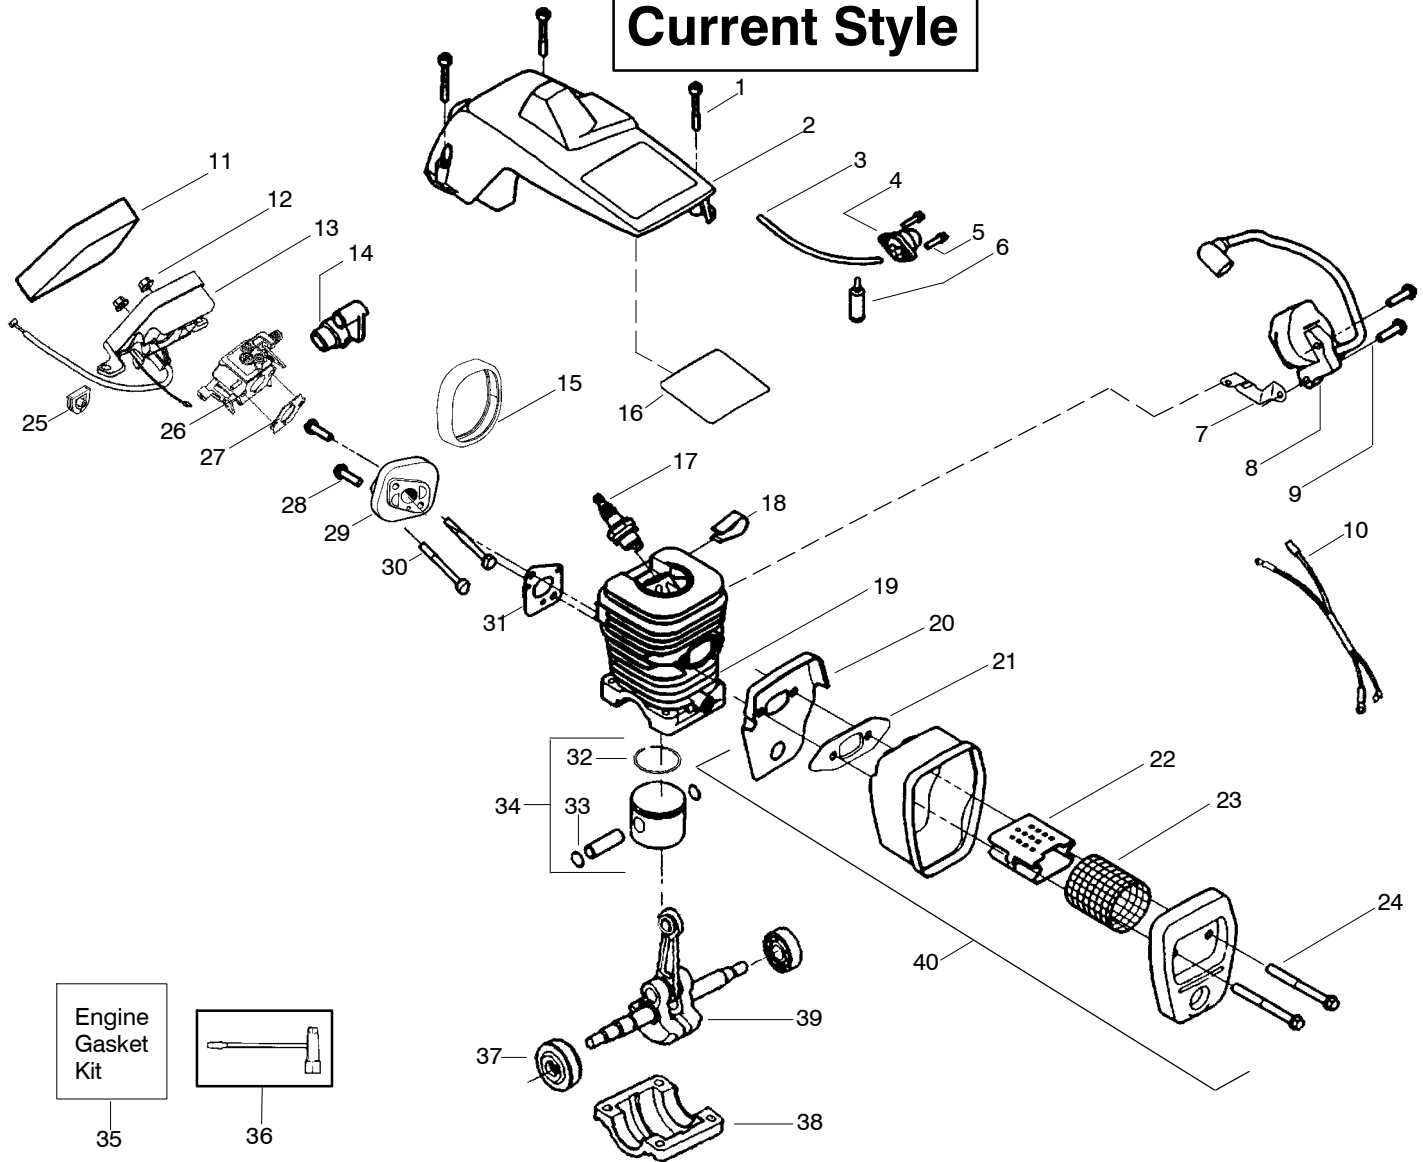

Current Style

Ref.	Part No.	Description	Ref.	Part No.	Description	Ref.	Part No.	Description
1.	530016153	Screw	19.	530012550	Cylinder	35.	530069608	Kit-Engine Gasket (Incl. 21, 27 & 31)
2.	530056914	Assy-Cylinder Shield (includes # 16)	20.	530049870	Backplate-Muffler	36.	530031135	Bar Wrench
3.	530069247	Kit-Fuel Line (Small)	21.	530069608	Gasket-Muffler(kit)	37.	530056363	Assy-Seal & Bearing
4.	530071835	Kit-Purge Bulb (incl. #5)	22.	530037813	Diffuser-Muffler	38.	530037935	Cap-Crankcase
5.	530015780	Screw	23.	530036103	Screen-Spark	39.	530047062	Assy-Crankshaft
6.	530095646	Assy-Fuel Pick-up	24.	530016132	Bolt-Muffler	40.	530047207	Assy-Muffler (Incl. 20-24)
7.	530047442	Strap-Ground	25.	530047631	Grommet-Throttle Cable			
8.	530039198	Ignition Module	26.	---	Kit-Carburetor			
9.	530015814	Screw		530071820	Zama (W-20)			
10.	530057475	Assy-Wire Harness		530071821	Walbro (WT-662)			
11.	530037793	Foam-Air Filter	27.	530069608	Gasket-Carb. (kit)			
12.	530016101	Nut	28.	530016386	Screw			
13.*	530057702	Assy-Air Box	29.	530049700	Carb. Adaptor			
14.	530035526	Grommet-Carb Adjust	30.	530016187	Screw			
15.	530054144	Seal-Carb Adapter	31.	530069608	Gasket-Adaptor(kit)			
16.	530055698	Reflector-Heat	32.	530038729	Ring-Piston			
17.	952030150	Spark Plug (RCJ-7Y)	33.	530015697	Retainer-Piston Pin			
18.	530016136	Clip-High Tension Lead	34.	530071408	Kit-Piston (Incl. 30 & 31)			

↗ = NEW PART NUMBER FOR THIS IPL

* = REFER TO THE SERVICE REFERENCE INDICATED FOR MORE INFORMATION. (LOCATED AT END OF IPL)