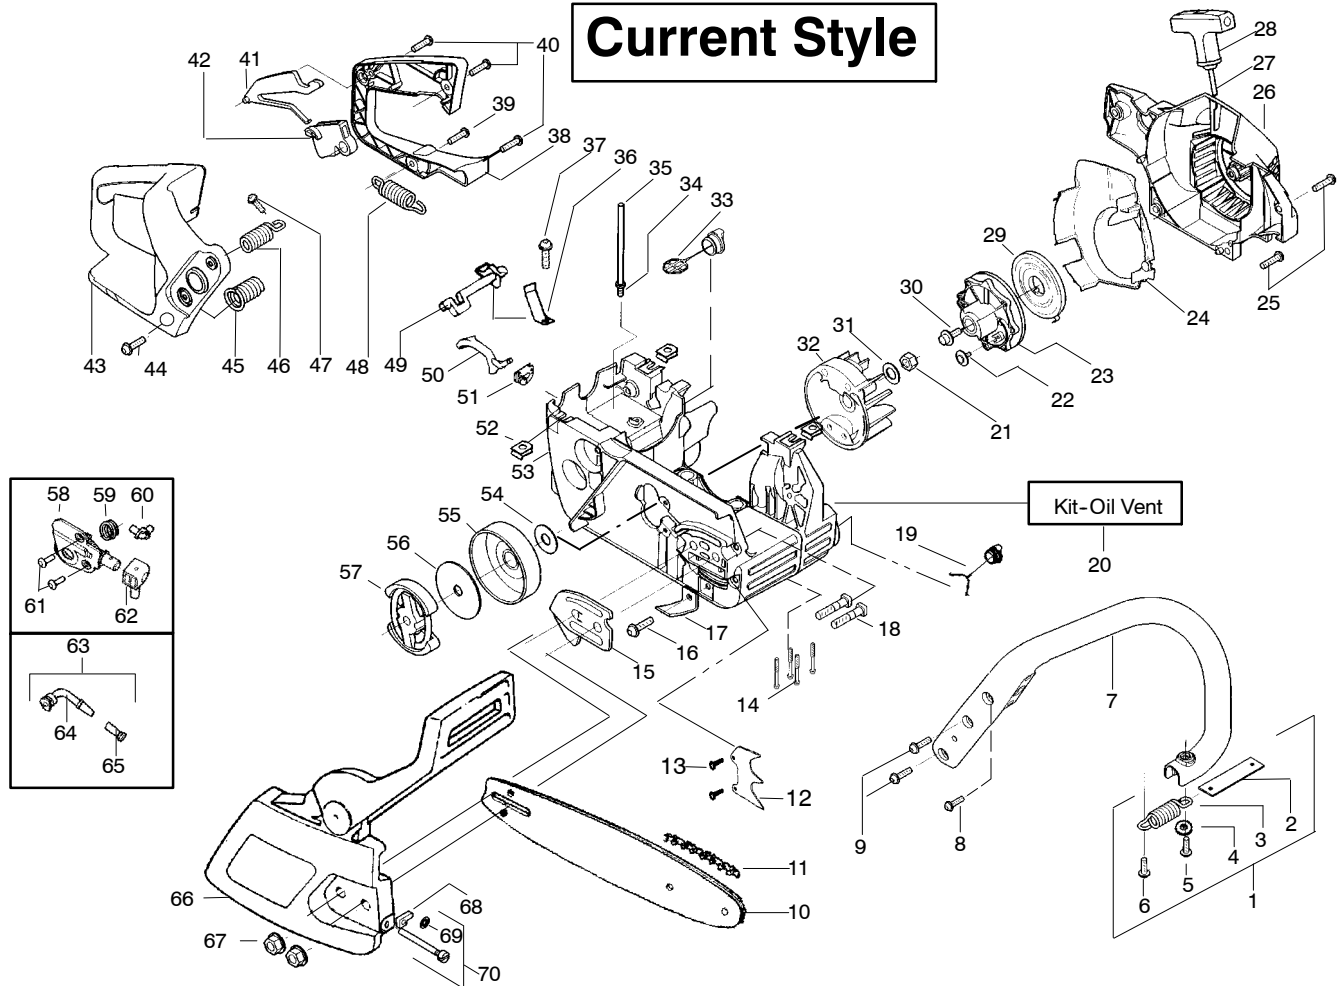

Ref.	Part No.	Description	Ref.	Part No.	Description	Ref.	Part No.	Description
1.	530059667	Assy.- Isolator	28.	530056402	Handle- Starter	53.	530058724	Kit-Chassis Assy. fuel lines and caps)
2.	530047608	Limiter Strap	29.	530027531	Spring-Recoil	54.	530015907	Washer-Thrust
3.	530059668	Spring-Isolator	30.	530015920	Screw	55.	530047061	Assy.-Clutch Drum w/bearing
4.	530015158	Washer	31.	530015127	Washer-Flywheel	56.	530015611	Washer-Clutch
5.	530016018	Screw	32.	530039187	Assy-Flywheel	57.	530014949	Assy. Clutch
6.	530015843	Screw	33.	530047192	Assy-Fuel Cap	58.	530071259	Kit - Oil Pump (incl. 59,60,62)
7.	530047583	Front Handle	34.	530023877	Fitting-fuel line	59.	530037820	Gear-Worm Spring
8.	530015940	Screw	35.	530069216	Kit-Fuel line (large)	60.	530049477	Elbow-Oil Pickup
9.	530015814	Screw	36.*	530016149	Spring-Switch	61.	530016064	Screw
10.	---	Bar	37.*	530015775	Screw	62.	530019206	Seal Block
11.	---	Chain	38.	530047581	Cover-Rear Handle	63.	530047663	Assy-Oil Pick-up (Incl. 64,65)
12.	530014381	Kit-Spike (Incl. 13)	39.	530015886	Screw	64.	530038373	Pick-up Oiler
13.	530016439	Screw	40.	530015906	Screw	65.	530056533	Filter-Oil
14.	530016132	Screw	41.	530036098	Throttle Lockout	66.	530054678	Assy.-Chain Brake
15.	530038238	Plate-Bar Mount.	42.	530036097	Trigger-Throttle	67.	530015917	Nut-Bar Mounting
16.	530015814	Screw	43.	530047582	Handle - Rear	68.	530015826	Pin-Bar Adjust
17.	530029850	Chain Catcher	44.	★★★★★	Screw	69.	530038593	Retainer
18.	530016133	Bolt-Bar	45.	★★★★★	Assy Isolator-lower	70.	530069611	Kit-Bar Adjusting (incl. # 68,69)
19.	530010846	Assy-Oil Cap	46.□	530071958	Kit-Isolator (Upper)			
20.	530071666	Kit-Oil Vent	47.	530015875	Screw			
21.	530016134	Nut-Flywheel	48.	530059668	Spring-Isolator			
22.	530016080	Screw	49.*	530057473	Lever-Switch			
23.	530037817	Starter Pulley	50.*	530057474	Lever-Choke			
24.	530055723	Baffle-Air	51.	530049005	Grommet-Knob			
25.	530015892	Screw	52.	530015922	Nut-"U"-Type			
26.	530057099	Housing-Fan						
27.	530069232	Kit - Rope						

↙ = NEW PART NUMBER FOR THIS IPL

★ = REFER TO THE SERVICE REFERENCE INDICATED FOR MORE INFORMATION. (LOCATED AT END OF IPL)