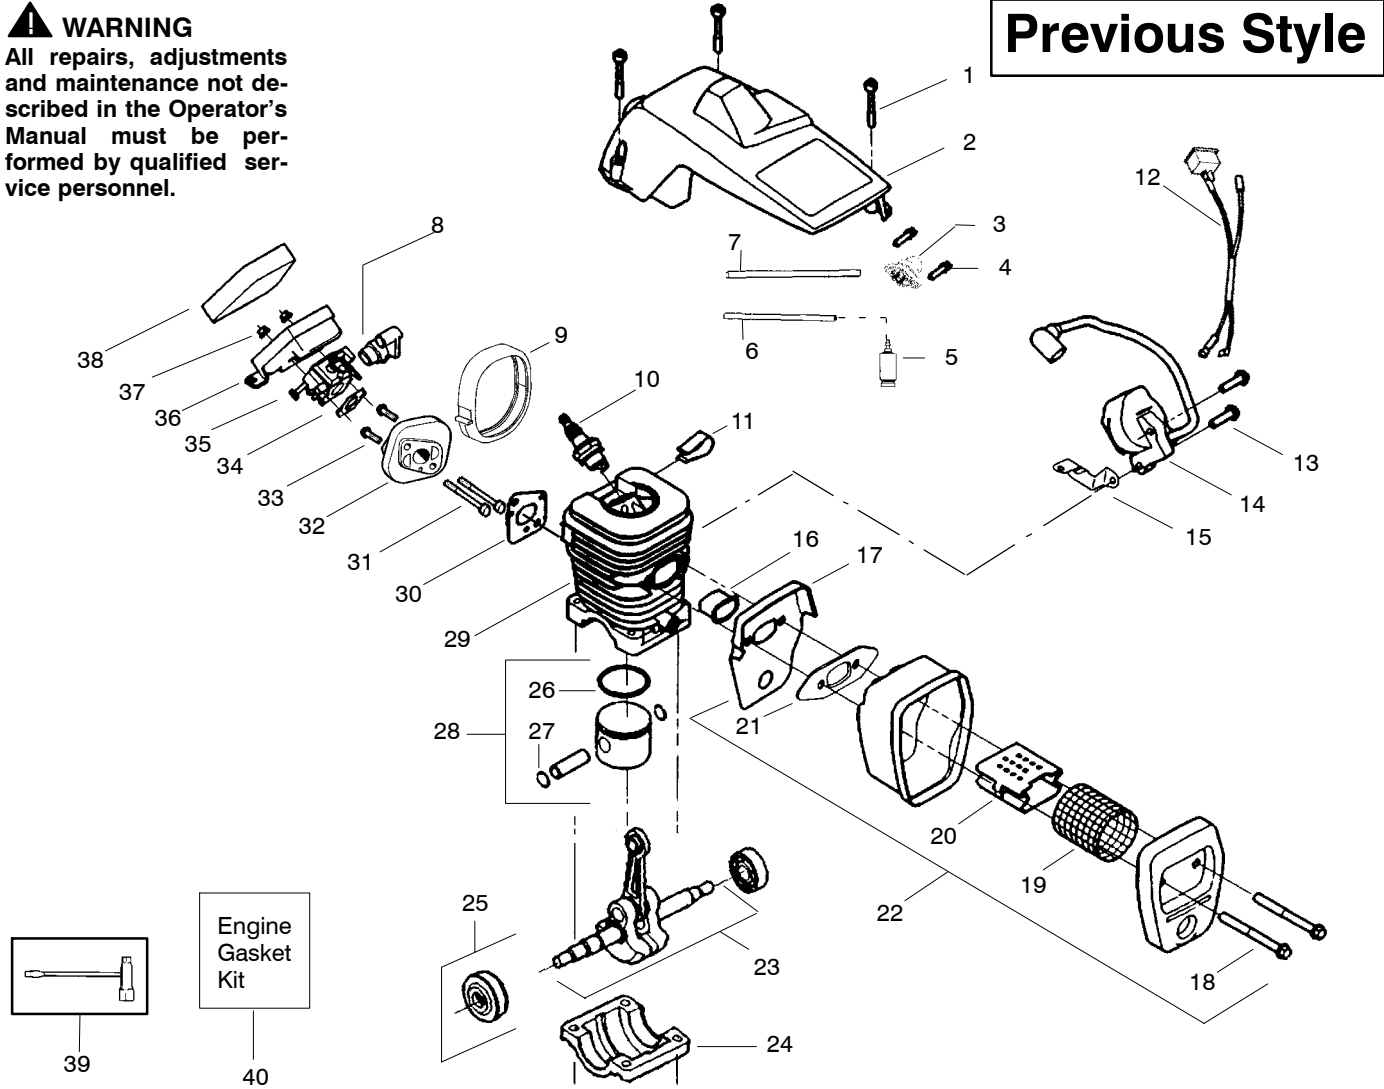

⚠ WARNING
All repairs, adjustments and maintenance not described in the Operator's Manual must be performed by qualified service personnel.

Previous Style

Ref.	Part No.	Description	Ref.	Part No.	Description	Ref.	Part No.	Description
1.	530016153	Screw	19.	530036103	Screen-Spark	36.★	530047604	Housing-Air Filter
2.	530056914	Shield-Cylinder	20.	530037813	Diffuser-Muffler	37.	530016101	Nut
3.	530047213	Assy-Air Purge	21.	530069608	Gasket-Muffler (kit)	38.	530037793	Air Filter - Foam
4.	530015780	Screw	22.	530047207	Assy-Muffler (Incl. 17-21)	39.	530031135	Wrench-Bar
5.	530095646	Assy-Fuel Pick-up				40.	530069608	Kit-Engine Gasket (incl. 34,30,21)
6.	530069247	Kit-Line Purge/Carb. (Small Dia)	23.	530047062	Assy-Crankshaft			Not Shown
7.	530069216	Kit-Line Purge/Tank (large line)	24.	530037935	Cap-Crankcase			
8.	530035526	Grommet-Carb Adjust.	25.	530056363	Assy-Seal & Bearing			
9.	530054144	Seal-Carb Adapter	26.	530038729	Ring-Piston			
10.	952030150	Spark Plug (RCJ-7Y)	27.	530015697	Retainer - Piston Pin			
11.	530016136	Clip-High Tension Lead	28.	530071408	Kit-Piston - (incl. 26-27)			
12.	530049117	Assy-Wire Harness (includes switch)	29.	530071412	Kit-Cylinder			
13.	530015814	Screw	30.	530069608	Gasket-Carb.			
14.	530039167	Module-Ignition	31.	530016187	Adapter (kit)		530047630	Decal - Stop
15.	530047442	Strap-Ground	32.	530049700	Kit-Carb. Adapter		530038317	Cap-Low Limiter(blue)
16.	530037652	Insulator-Heat	33.	530016386	Screw		530038318	Cap-High Limiter(red)
17.	530049870	Back Plate-Muffler	34.	530069608	Carb. Gasket (kit)			
18.	530016132	Screw	35.	---	Kit-Carburetor (WT-391)			
				530069722	(WT-625)			
				530071621				

✓ = NEW PART NUMBER FOR THIS IPL

★ = REFER TO THE SERVICE REFERENCE INDICATED FOR MORE INFORMATION. (LOCATED AT END OF IPL)