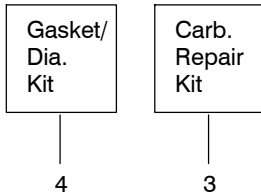

✓ = NEW PART NUMBER FOR THIS IPL

★ = REFER TO THE SERVICE REFERENCE INDICATED FOR MORE INFORMATION. (LOCATED AT END OF IPL)

Current Style

Ref.	Part No.	Description	Ref.	Part No.	Description	Ref.	Part No.	Description
1.	530016153	Screw	19.	530012550	Cylinder	35.	530069608	Kit-Engine Gasket (Incl. 21, 27 & 31)
2.	530056914	Assy-Cylinder Shield (includes # 16)	20.	530049870	Backplate-Muffler	36.	530031135	Bar Wrench
3.	530069247	Kit-Fuel Line (Small)	21.	530069608	Gasket-Muffler(kit)	37.	530056363	Assy-Seal & Bearing
4.	530071835	Kit-Purge Bulb (incl. #5)	22.	530037813	Diffuser-Muffler	38.	530037935	Cap-Crankcase
5.	530015780	Screw	23.	530036103	Screen-Spark	39.	530047062	Assy-Crankshaft
6.	530095646	Assy-Fuel Pick-up	24.	530016132	Bolt-Muffler	40.	530047207	Assy-Muffler (Incl. 20-24)
7.	530047442	Strap-Ground	25.	530047631	Grommet-Throttle Cable			
8.	530039198	Ignition Module	26.	---	Kit-Carburetor			
9.	530015814	Screw		530071820	Zama (W-20)			
10.	530057475	Assy-Wire Harness		530071821	Walbro (WT-662)			
11.	530037793	Foam-Air Filter	27.	530069608	Gasket-Carb. (kit)			
12.	530016101	Nut	28.	530016386	Screw			
13.*	530057702	Assy-Air Box	29.	530049700	Carb. Adaptor			
14.	530035526	Grommet-Carb Adjust	30.	530016187	Screw			
15.	530054144	Seal-Carb Adapter	31.	530069608	Gasket-Adaptor(kit)			
16.	530055698	Reflector-Heat	32.	530038729	Ring-Piston			
17.	952030150	Spark Plug (RCJ-7Y)	33.	530015697	Retainer-Piston Pin			
18.	530016136	Clip-High Tension Lead	34.	530071408	Kit-Piston (Incl. 30 & 31)			

↗ = NEW PART NUMBER FOR THIS IPL

* = REFER TO THE SERVICE REFERENCE INDICATED FOR MORE INFORMATION. (LOCATED AT END OF IPL)

Carburetor Assembly – WT-391 – #530069722

Ref.	Part No.	Description
1.	530038479	Limiters Cap-High
2.	530038478	Limiters Cap-Low
3.	530069826	Carburetor Repair Kit (KIT= Indicates Contents) & Includes Limiters Caps
4.	530069844	Gasket/Diaphragm Kit (● = Indicates Contents)