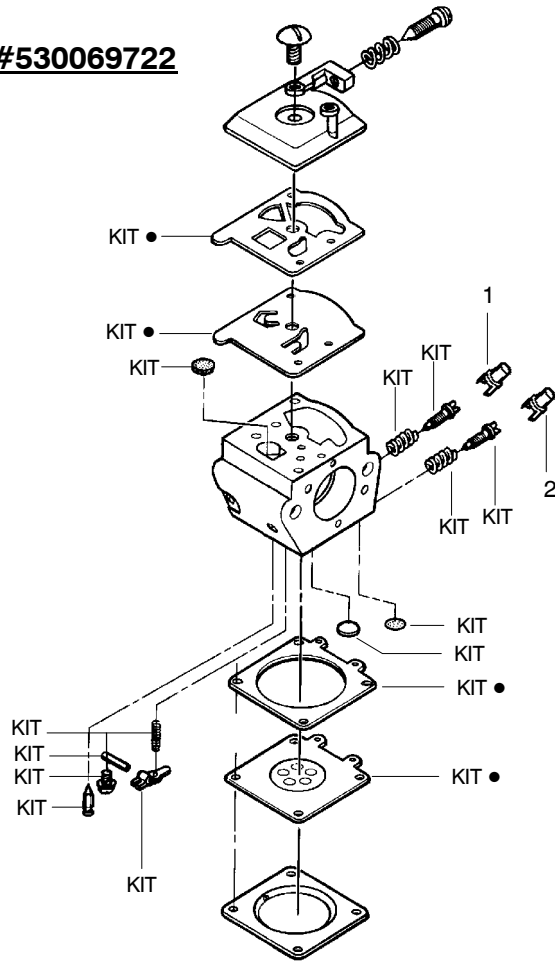

✓ = NEW PART NUMBER FOR THIS IPL

★ = REFER TO THE SERVICE REFERENCE INDICATED FOR MORE INFORMATION. (LOCATED AT END OF IPL)

Current Style

Ref.	Part No.	Description	Ref.	Part No.	Description	Ref.	Part No.	Description
1.	530016153	Screw	19.	530012550	Cylinder	35.	530069608	Kit-Engine Gasket (Incl. 21, 27 & 31)
2.	530056914	Assy-Cylinder Shield (includes # 16)	20.	530049870	Backplate-Muffler	36.	530031135	Bar Wrench
3.	530069247	Kit-Fuel Line (Small)	21.	530069608	Gasket-Muffler(kit)	37.	530056363	Assy-Seal & Bearing
4.	530071835	Kit-Purge Bulb (incl. #5)	22.	530037813	Diffuser-Muffler	38.	530037935	Cap-Crankcase
5.	530015780	Screw	23.	530036103	Screen-Spark	39.	530047062	Assy-Crankshaft
6.	530095646	Assy-Fuel Pick-up	24.	530016132	Bolt-Muffler	40.	530047207	Assy-Muffler (Incl. 20-24)
7.	530047442	Strap-Ground	25.	530047631	Grommet-Throttle Cable			
8.	530039198	Ignition Module	26.	---	Kit-Carburetor			
9.	530015814	Screw		530071820	Zama (W-20)			
10.	530057475	Assy-Wire Harness		530071821	Walbro (WT-662)			
11.	530037793	Foam-Air Filter	27.	530069608	Gasket-Carb. (kit)			
12.	530016101	Nut	28.	530016386	Screw			
13.*	530057702	Assy-Air Box	29.	530049700	Carb. Adaptor			
14.	530035526	Grommet-Carb Adjust	30.	530016187	Screw			
15.	530054144	Seal-Carb Adapter	31.	530069608	Gasket-Adaptor(kit)			
16.	530055698	Reflector-Heat	32.	530038729	Ring-Piston			
17.	952030150	Spark Plug (RCJ-7Y)	33.	530015697	Retainer-Piston Pin			
18.	530016136	Clip-High Tension Lead	34.	530071408	Kit-Piston (Incl. 30 & 31)			

↗ = NEW PART NUMBER FOR THIS IPL

* = REFER TO THE SERVICE REFERENCE INDICATED FOR MORE INFORMATION. (LOCATED AT END OF IPL)

Carburetor Assembly – WT-391 – #530069722

Ref.	Part No.	Description
1.	530038479	Limiters Cap-High
2.	530038478	Limiters Cap-Low
3.	530069826	Carburetor Repair Kit (KIT= Indicates Contents) & Includes Limiters Caps
4.	530069844	Gasket/Diaphragm Kit (● = Indicates Contents)