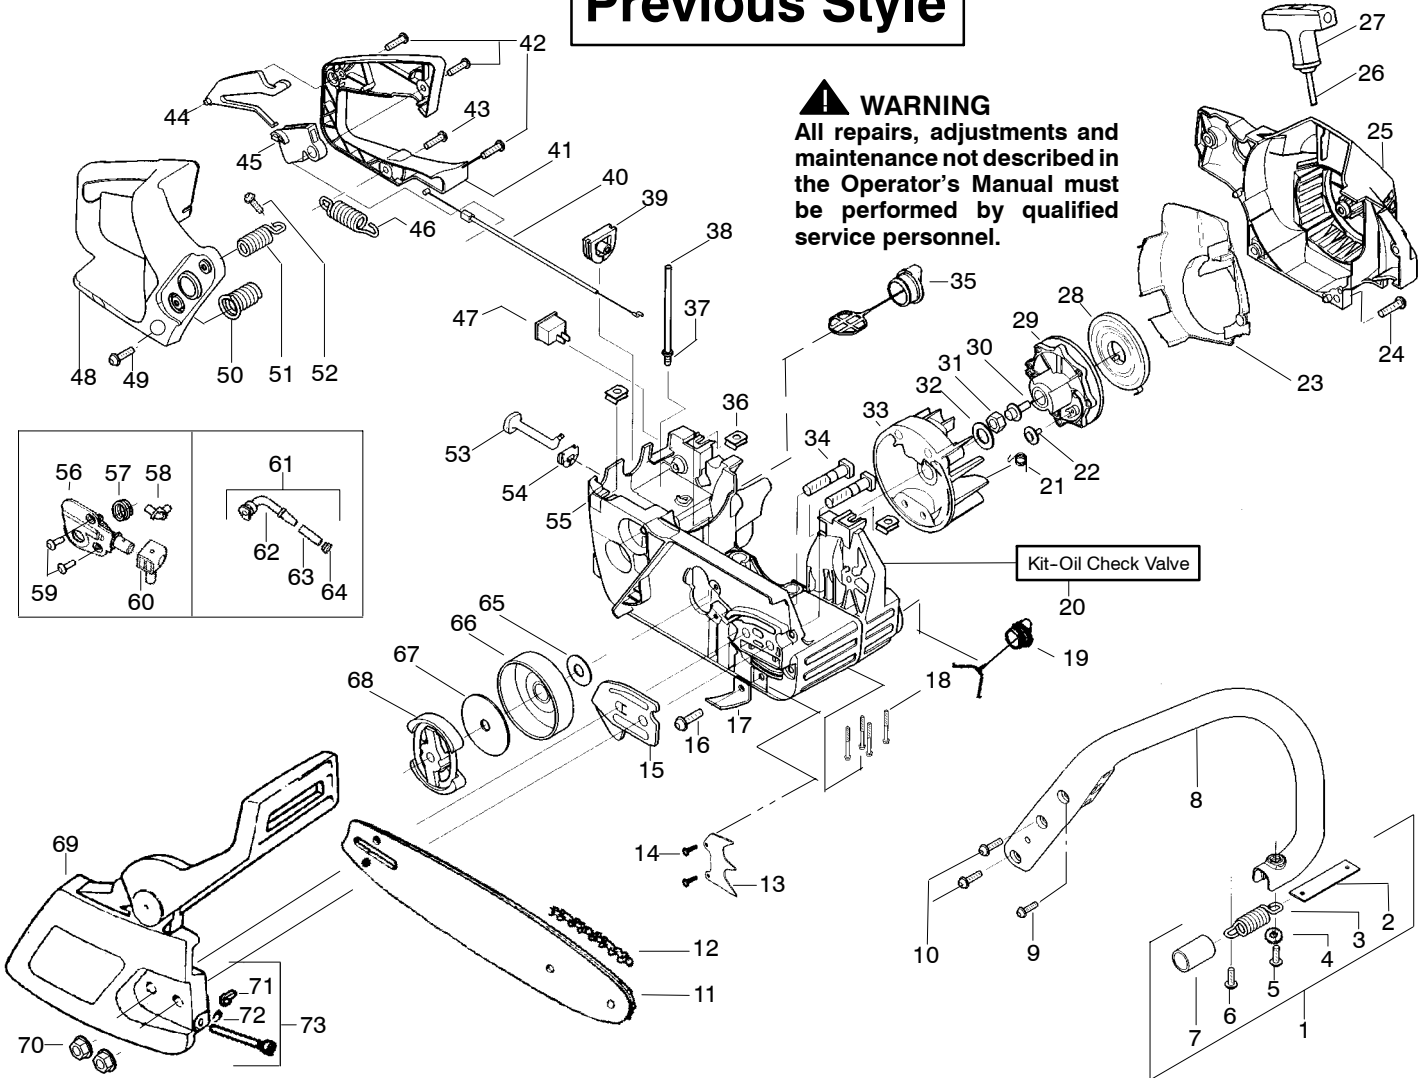

Previous Style

⚠ WARNING
All repairs, adjustments and maintenance not described in the Operator's Manual must be performed by qualified service personnel.

Ref.	Part No.	Description	Ref.	Part No.	Description	Ref.	Part No.	Description
1.	530047963	Assy. - Isolator	27.	530056402	Handle - Starter	53.	530047605	Knob - Choke
2.	530047608	Strap - Limiter	28.	530027531	Spring - Recoil	54.	530049005	Grommet - Knob
3.	530042082	Spring - Isolator	29.	530037817	Pulley - Starter	55.	530056599	Assy - Chassis
4.	530015123	Washer	30.	530015920	Screw	56.	530071259	Kit - Oil Pump (Incls. 57,58,60)
5.	530016018	Screw	31.	530016134	Nut - Flywheel	57.	530037820	Gear - Worm Spring
6.	530015843	Screw	32.	530015127	Washer - Flywheel	58.	530049477	Elbow - Oil Pickup
7.	530036142	Sleeve - AV Spring	33.	530039209	Assy - Flywheel	59.	530016064	Screw
8.	530047583	Handle - Front	34.	530016133	Bolt - Bar	60.	530019206	Seal Block
9.	530015940	Screw	35.	530047192	Assy - Fuel Cap	61.	530047663	Assy - Oil Pickup (Incl. 62 - 64)
10.	530015814	Screw	36.	530015922	Nut - "U" - Type	62.	530038373	Pick - up Oiler
11.	---	Bar	37.	530023877	Fitting - fuel line	63.	530037821	Filter - Oil
12.	---	Chain	38.	530069216	Kit - Fuel line (large)	64.	530030189	Plug - Oil Filter
13.	530014381	Kit - Assy Spike (incl.14)	39.	530047631	Grommet - Cable	65.	530015907	Washer - Thrust
14.	530015805	Screw	40.	530047602	Cable - Throttle	66.	530047061	Assy. - Clutch Drum w/bearing
15.	530038238	Plate - Bar Mounting	41.	530047581	Cover - Rear Handle	67.	530015611	Washer - Clutch
16.	530015814	Screw	42.	530015906	Screw	68.	530014949	Assy. Clutch
17.	530029850	Chain Catcher	43.	530015886	Screw	69.	530054678	Assy - Chain Brake
18.	530016132	Screw	44.	530036098	Lockout - Throttle	70.	530015917	Nut - Bar Mounting
19.	530010846	Assy - Oil Cap	45.	530036097	Trigger - Throttle	71.	530015826	Pin - Retainer
20.	530071666	Kit - Oil Check Valve	46.	530042082	Spring	72.	530038593	Retainer
21.	530023817	Spring - Starter Dog	47. *	530069572	Kit - Switch	73.	530069611	Kit - Bar Adjust
22.	530016080	Screw	48.	530047582	Handle - Rear			
23.	530055723	Baffle - Air	49.	530015814	Screw			
24.	530015892	Screw	50.	530053274	Assy. Isolator - lower			
25.	530057099	Housing - Fan	51.	530071385	Kit - Isolator (Upper)			
26.	530069232	Kit - Rope	52.	530015875	Screw			

✓ = NEW PART NUMBER FOR THIS IPL

* = REFER TO THE SERVICE REFERENCE INDICATED FOR MORE INFORMATION. (LOCATED AT END OF IPL)