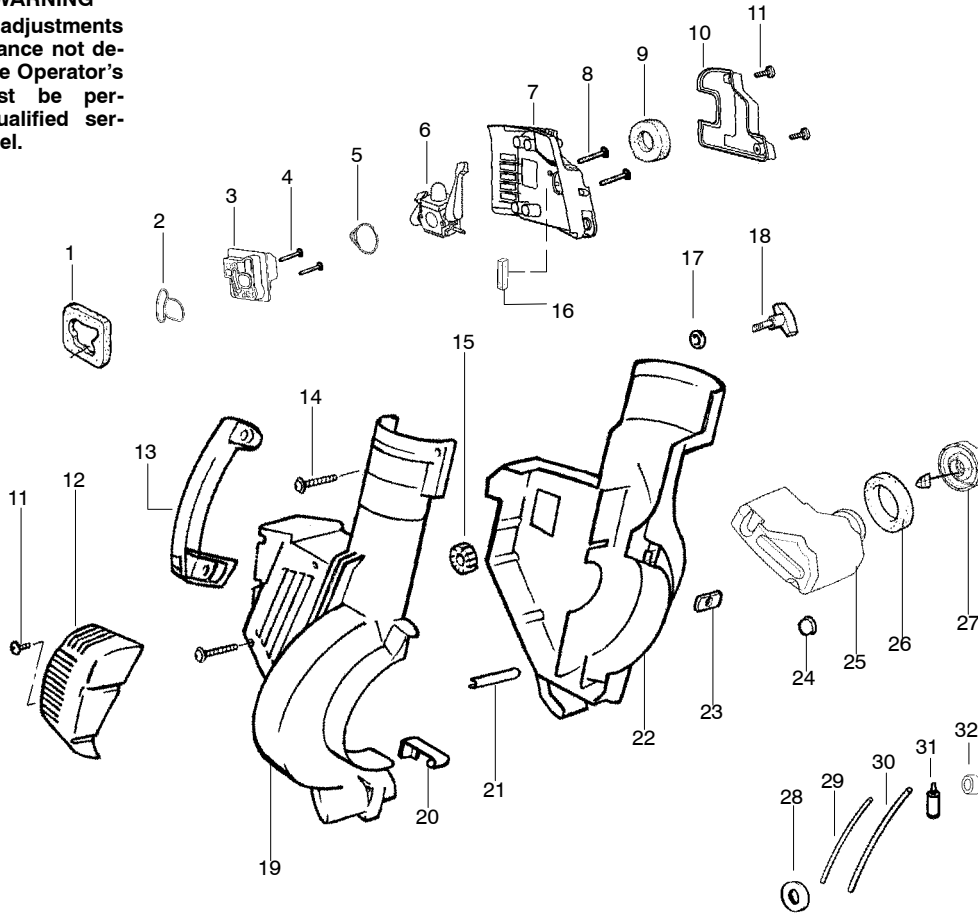

All repairs, adjustments and maintenance not described in the Operator's Manual must be performed by qualified service personnel.

Ref.	Part No.	Description	Ref.	Part No.	Description
1.	530071459	Air Dam (kit)	21.	530049617	Guide-Starter Rope
2.	530071458	Gasket-Adapter (kit)	22.	530056843	Housing-Left
3.	530035561	Carburetor Adaptor	23.	530016207	Nut
4.	530016309	Screw	24.	530036792	Isolator-Crankcase
5.	530071458	Gasket-Carburetor (kit)	25.	530049491	Assy-Fuel Tank
6.	---	Kit-Carb Ass'y.	26.	530049527	Gasket-Fuel Tank
	530071465	(C1Q-W11)	27.	530049386	Fuel Cap w/Retainer
	530071632	(C1Q-W11C)	28.	530049656	Grommet-Shroud
	530071775	(WT-606)	29.	530069247	Kit-Line Carb/Purge
7.	530056629	Air Box	30.	530069216	Kit-Line Tank/Purge
8.	530015849	Screw-Carb.	31.	530095646	Assy-Fuel Pick-up
9.	530049383	Filter-Air	32.	530071459	Grommet-Fuel line (kit)
10.	530056581	Cover-Air Filter			
11.	530016349	Screw			Not Shown
12.	530056641	Guard-Muffler			
13.	530095469	Handle			
14.	530015886	Screw		530163817	Manual - Euro
15.	530049323	Isolator		530163819	Manual - Scan
16.	530071459	Foam 25.4mm (kit)		530163818	Manual - Euro
17.	530015197	Nut		530163820	Manual - N. America
18.	530016322	Knob-Blower		530057414	Warning Decal
19.	530056844	Housing-Right			
20.	530402044	Spring-Cover Latch			

✓ = NEW PART NUMBER FOR THIS IPL

★ = REFER TO THE SERVICE REFERENCE INDICATED FOR MORE INFORMATION. (LOCATED AT END OF IPL)

Carburetor Assembly Part Number 530071465 - (C1Q-W11)

4

5

Ref.	Part No.	Description
1.	530071465	Assy-Carb. Zama (C1Q-W11)
2.	530038479	Cap-Limiter (high) brown
3.	530038478	Cap-Limiter (low) tan
4.	530071475	Kit-Carb. Repair
5.	530071489	Kit-Dia. (GND-34)

Assy - Vacuum

Ref.	Part No.	Description
1.	530095564	Assy-Vac. Bag w/strap
2.	530095470	Tube-Elbow Vac
3.	530049686	Retainer-Vac Tube Knob
4.	530016322	Knob
5.	530094476	Tube-Lower Vac
6.	*****	Tube-Upper Vac
7.	530095593	Tube-Blower