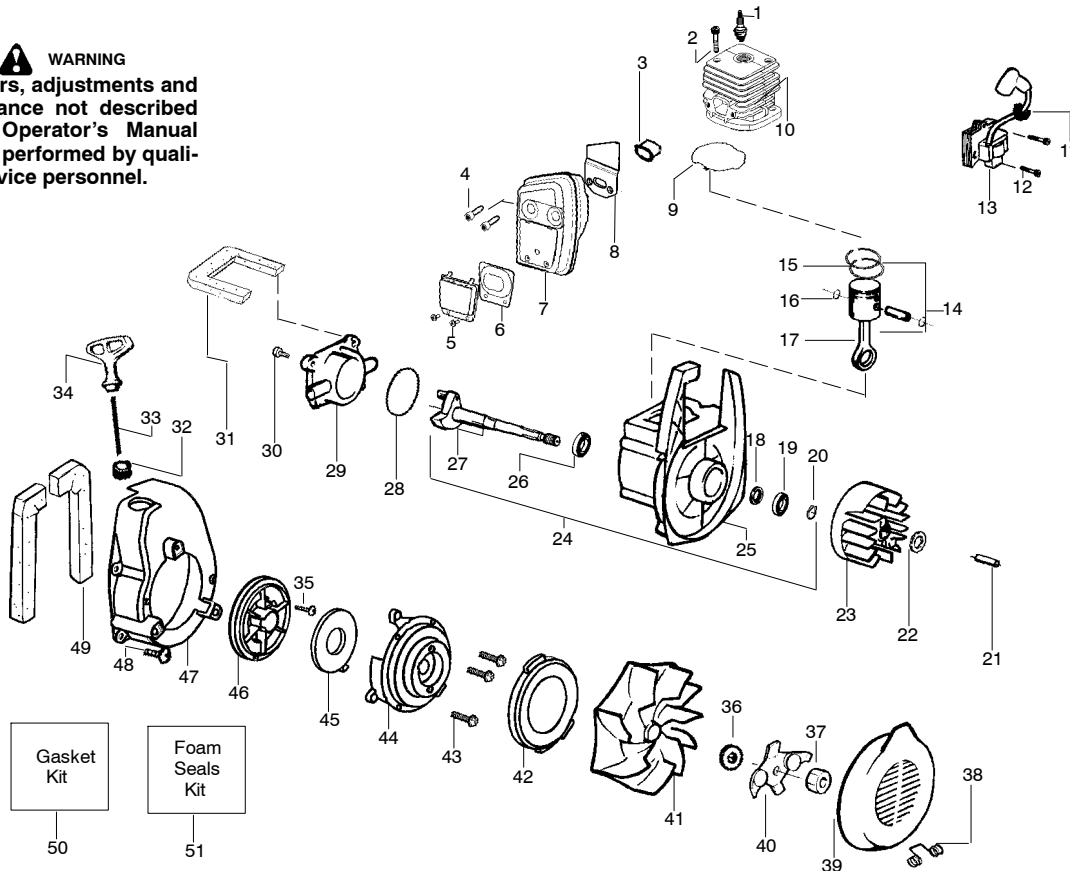

All repairs, adjustments and maintenance not described in the Operator's Manual must be performed by qualified service personnel.

Ref.	Part No.	Description	Ref.	Part No.	Description
1.	530071459	Air Dam (kit)	21.	530049617	Guide-Starter Rope
2.	530071458	Gasket-Adapter (kit)	22.	530056843	Housing-Left
3.	530035561	Carburetor Adaptor	23.	530016207	Nut
4.	530016309	Screw	24.	530036792	Isolator-Crankcase
5.	530071458	Gasket-Carburetor (kit)	25.	530049491	Assy-Fuel Tank
6.	---	Kit-Carb Ass'y.	26.	530049527	Gasket-Fuel Tank
	530071465	(C1Q-W11)	27.	530049386	Fuel Cap w/Retainer
	530071632	(C1Q-W11C)	28.	530049656	Grommet-Shroud
	530071775	(WT-606)	29.	530069247	Kit-Line Carb/Purge
7.	530056629	Air Box	30.	530069216	Kit-Line Tank/Purge
8.	530015849	Screw-Carb.	31.	530095646	Assy-Fuel Pick-up
9.	530049383	Filter-Air	32.	530071459	Grommet-Fuel line (kit)
10.	530056581	Cover-Air Filter			
11.	530016349	Screw			Not Shown
12.	530056641	Guard-Muffler			
13.	530095469	Handle			
14.	530015886	Screw		530163817	Manual - Euro
15.	530049323	Isolator		530163819	Manual - Scan
16.	530071459	Foam 25.4mm (kit)		530163818	Manual - Euro
17.	530015197	Nut		530163820	Manual - N. America
18.	530016322	Knob-Blower		530057414	Warning Decal
19.	530056844	Housing-Right			
20.	530402044	Spring-Cover Latch			

↗ = NEW PART NUMBER FOR THIS IPL

★ = REFER TO THE SERVICE REFERENCE INDICATED FOR MORE INFORMATION. (LOCATED AT END OF IPL)

WARNING

All repairs, adjustments and maintenance not described in the Operator's Manual must be performed by qualified service personnel.

✓ = NEW PART NUMBER FOR THIS IPL

★ = REFER TO THE SERVICE REFERENCE INDICATED FOR MORE INFORMATION. (LOCATED AT END OF IPL)

Carburetor Assembly Part Number 530071465 - (C1Q-W11)

4

5

Ref.	Part No.	Description
1.	530071465	Assy-Carb. Zama (C1Q-W11)
2.	530038479	Cap-Limiter (high) brown
3.	530038478	Cap-Limiter (low) tan
4.	530071475	Kit-Carb. Repair
5.	530071489	Kit-Dia. (GND-34)