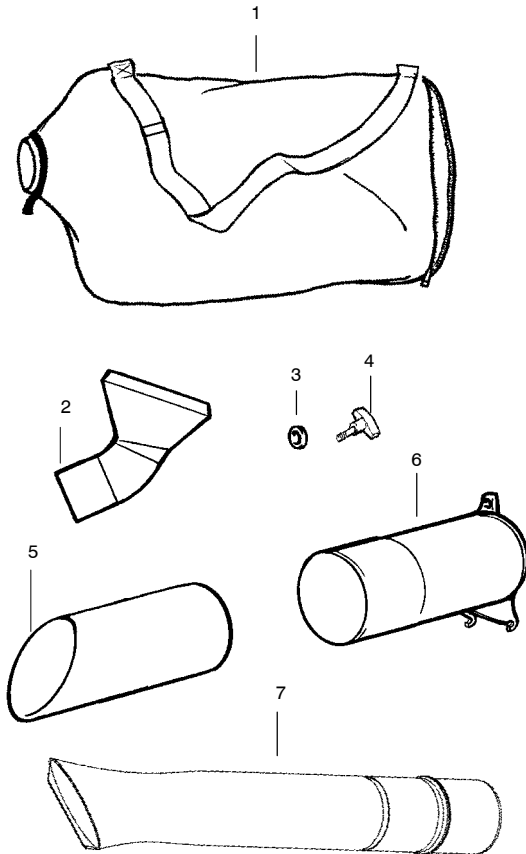

✓ = NEW PART NUMBER FOR THIS IPL

★ = REFER TO THE SERVICE REFERENCE INDICATED FOR MORE INFORMATION. (LOCATED AT END OF IPL)

Carburetor Assembly Part Number 530071465 - (C1Q-W11)

4

5

Ref.	Part No.	Description
1.	530071465	Assy-Carb. Zama (C1Q-W11)
2.	530038479	Cap-Limiter (high) brown
3.	530038478	Cap-Limiter (low) tan
4.	530071475	Kit-Carb. Repair
5.	530071489	Kit-Dia. (GND-34)

Assy - Vacuum

Ref.	Part No.	Description
1.	530095564	Assy-Vac. Bag w/strap
2.	530095470	Tube-Elbow Vac
3.	530049686	Retainer-Vac Tube Knob
4.	530016322	Knob
5.	530094476	Tube-Lower Vac
6.	*****	Tube-Upper Vac
7.	530095593	Tube-Blower