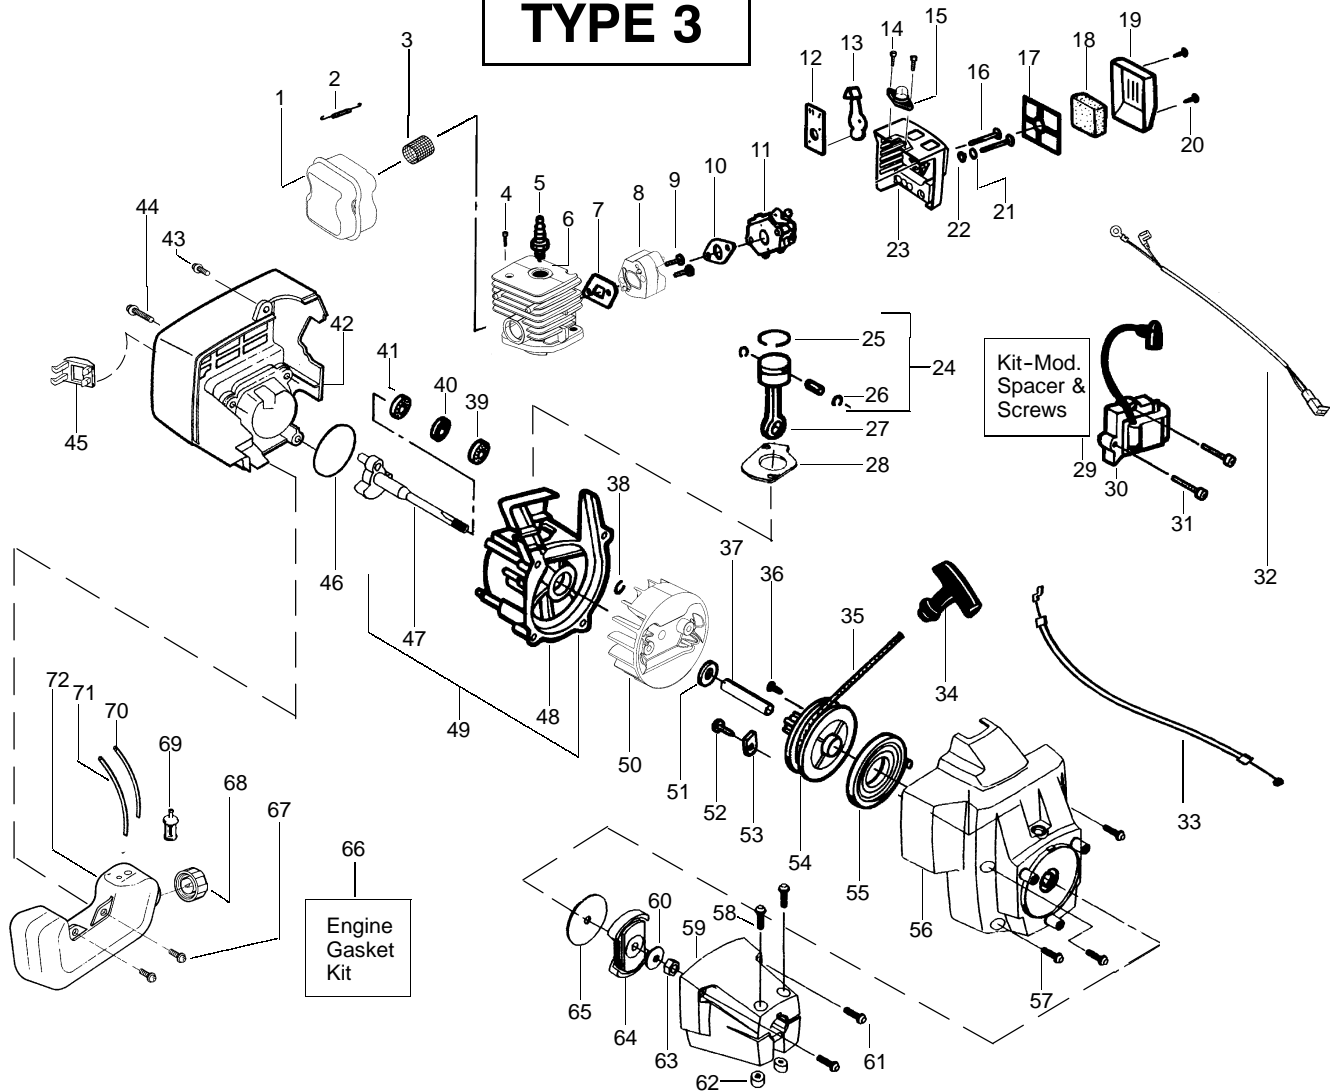

TYPE 3

Ref.	Part No.	Description	Ref.	Part No.	Description	Ref.	Part No.	Description
1.	530071396	Kit - Muffler (incl. 2,3)	24.	530071357	Kit - Piston (Incl. 25, 26 & Pin)	49.	530071728	Assy-C'case & C'shaft (Incl. 38,47,48)
2.	530042088	Spring-Muffler	25.	530055120	Piston Ring	50.	530069886	Assy-Flywheel
3.	530071391	Kit-Spark Arrestor	26.	530015162	Retainer-Piston Pin	51.	530015149	Washer
4.	530015953	Screw-Cylinder	27.	530069945	Kit-Connecting Rod Assy.	52.	530015775	Screw
5.	952030249	Spark Plug (RCJ 6Y)	28.	530071363	Gasket-Cylinder(kit)	53.	530027523	Retainer
6.	530071545	Kit - Cylinder	29.	530071731	Kit-Spacer/Screws	54.	530069400	Kit-Starter Pull(incl 36)
7.	530071363	Gasket-Cyl./Carb.(kit)	30.	530039163	Ignition Module	55.	530042085	Spring-Starter
8.	530057635	Adapter-Carb.	31.	530016357	Screw	56.	530047493	Assy.-Fan Hsg
9.	530016014	Screw	32.	530047278	Assy-Switch Wire	57.	530015810	Screw
10.	530071363	Gasket-Carb.(kit)	33.	530056241	Assy-Throttle Cable	58.	530015767	Screw
11.	530071639	Kit - Carb. (WT-639)	34.	530027569	Handle-Starter	59.	530047073	Assy-Clutch Hsg.
12.	530037326	Choke Plate Mounting	35.	530069232	Kit - Rope	60.	530015828	Washer-Flat
13.	530038102	Shutter-Choke	36.	530016392	Screw	61.	530015886	Screw
14.	530015780	Screw-Air Purge	37.	530037414	Spacer-Flywheel	62.	530015768	Nut
15.	530038874	Assy-Air Purge	38.	530015941	Retain. Ring-C' shaft	63.	530626605	Nut-Clutch
16.	530016393	Screw	39.	530055728	Outer Bearing	64.	530069491	Assy-Clutch
17.	530037413	Plate - Filter Support	40.	530071615	Kit - C'case Seal	65.	530015611	Washer-Clutch
18.	530037331	Foam-Air Filter	41.	530032125	Inner Bearing	66.	530071363	Kit-Engine Gasket (Incl. 7,10,28,46)
19.	530037292	Cover-Air Box	42.	530057023	Shroud-Rear	67.	530016379	Retainer
20.	530016349	Screw	43.	530015934	Screw	68.	530014347	Assy-Fuel Cap
21.	530015852	Spacer-Choke	44.	530015810	Screw	69.	530095646	Assy-Fuel Pickup
22.	530015254	Washer	45.	530054536	Guard-Muffler	70.	530069216	Kit-Fuel Line
23.	530054554	Box-Air Filter	46.	530071363	O-Ring-C'case/Shrd(kit)	71.	530069247	Kit- Fuel Line
			47.	530014864	Assy-Crankshaft	72.	530057045	Assy-Fuel Tank
			48.	530071627	Assy-Crankcase (Incl. 39-41)			

✓ = NEW PART NUMBER FOR THIS IPL   * = REFER TO THE SERVICE REFERENCE INDICATED FOR MORE INFORMATION. (LOCATED AT END OF IPL)