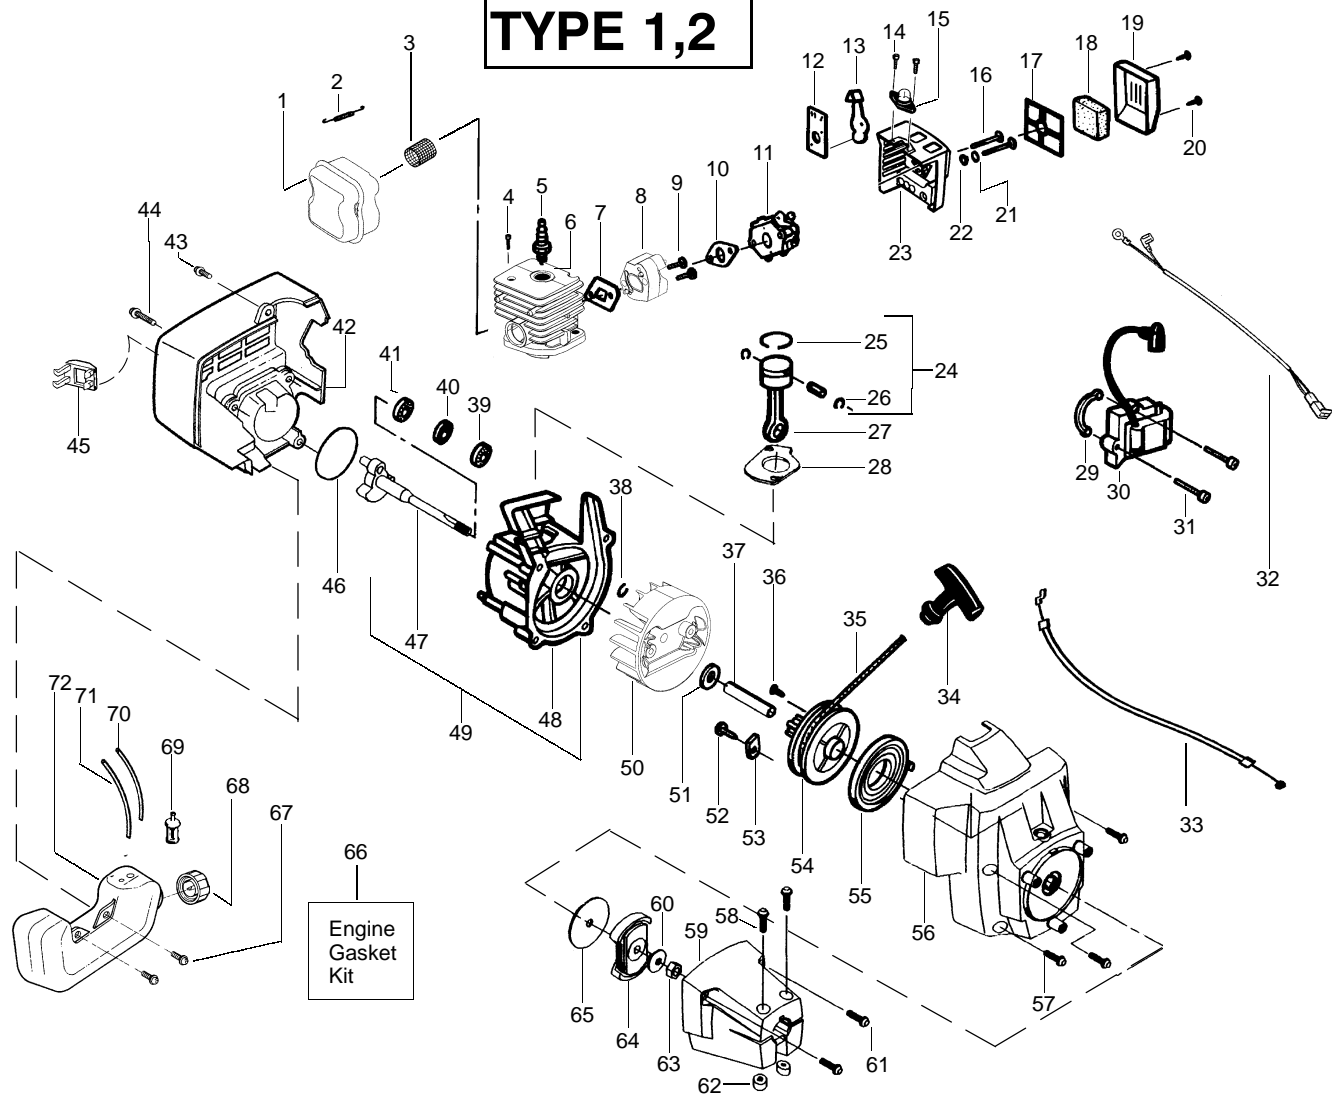

TYPE 1,2

Ref.	Part No.	Description	Ref.	Part No.	Description	Ref.	Part No.	Description
1.	530071396	Kit - Muffler (incl. 2,3)	24.	530071357	Kit - Piston (Incl. 25, 26 & Pin)	49.	530071610	Assy-C'case & C'shaft (Incl. 38,47,48)
2.	530042088	Spring-Muffler	25.	530055120	Piston Ring	50.	530069886	Assy-Flywheel
3.	530071391	Kit-Spark Arrestor	26.	530015162	Retainer-Piston Pin	51.	530015149	Washer
4.	530015953	Screw-Cylinder	27.	530069945	Kit-Connecting Rod Assy.	52.	530015775	Screw
5.	952030249	Spark Plug (RCJ 6Y)	28.	530071363	Gasket-Cylinder(kit)	53.	530027523	Retainer
6.	530071545	Kit - Cylinder	29.	530036145	Spacer-Module	54.	530069400	Kit-Starter Pull(incl 36)
7.	530071363	Gasket-Cyl./Carb.(kit)	30.	530039163	Ignition Module	55.	530042085	Spring-Starter
8.	530056404	Adapter-Carb.	31.	530015954	Screw	56.	530047493	Assy.-Fan Hsg
9.	530016014	Screw	32.	530047278	Assy-Switch Wire	57.	530015810	Screw
10.	530071363	Gasket-Carb.(kit)	33.	530056241	Assy-Throttle Cable	58.	530015767	Screw
11.	---	Kit - Carb. (WT-380)	34.	530027569	Handle-Starter	59.	530047073	Assy-Clutch Hsg.
	530069998	(WT-639)	35.	530069232	Kit - Rope	60.	530015828	Washer-Flat
	530071639		36.	530016080	Screw	61.	530015886	Screw
12.	530037326	Choke Plate Mounting	37.	530037414	Spacer-Flywheel	62.	530015768	Nut
13.	530038102	Shutter-Choke	38.	530015941	Retain. Ring-C'shaft	63.	530626605	Nut-Clutch
14.	530015780	Screw-Air Purge	39.	530055728	Outer Bearing	64.	530069491	Assy-Clutch
15.	530038874	Assy-Air Purge	40.	530071615	Kit - C'case Seal	65.	530015611	Washer-Clutch
16.	530016353	Screw	41.	530032125	Inner Bearing	66.	530071363	Kit-Engine Gasket (Incl. 7,10,28,46)
17.	530037413	Plate - Filter Support	42.	530057023	Shroud-Rear	67.	530016379	Retainer
18.	530037331	Foam-Air Filter	43.	530015934	Screw	68.	530014347	Assy-Fuel Cap
19.	530037292	Cover-Air Box	44.	530015810	Screw	69.	530095646	Assy-Fuel Pickup
20.	530016349	Screw	45.	530054536	Guard-Muffler	70.	530069216	Kit-Fuel Line
21.	530015852	Spacer-Choke	46.	530071363	O-Ring-C'case/Shrd(kit)	71.	530069247	Kit- Fuel Line
22.	530015254	Washer	47.	530014864	Assy-Crankshaft	72.	530057045	Assy-Fuel Tank
23.	530054554	Box-Air Filter	48.	530012491	Assy-Crankcase (Incl. 39-41)			

✓ = NEW PART NUMBER FOR THIS IPL   * = REFER TO THE SERVICE REFERENCE INDICATED FOR MORE INFORMATION. (LOCATED AT END OF IPL)