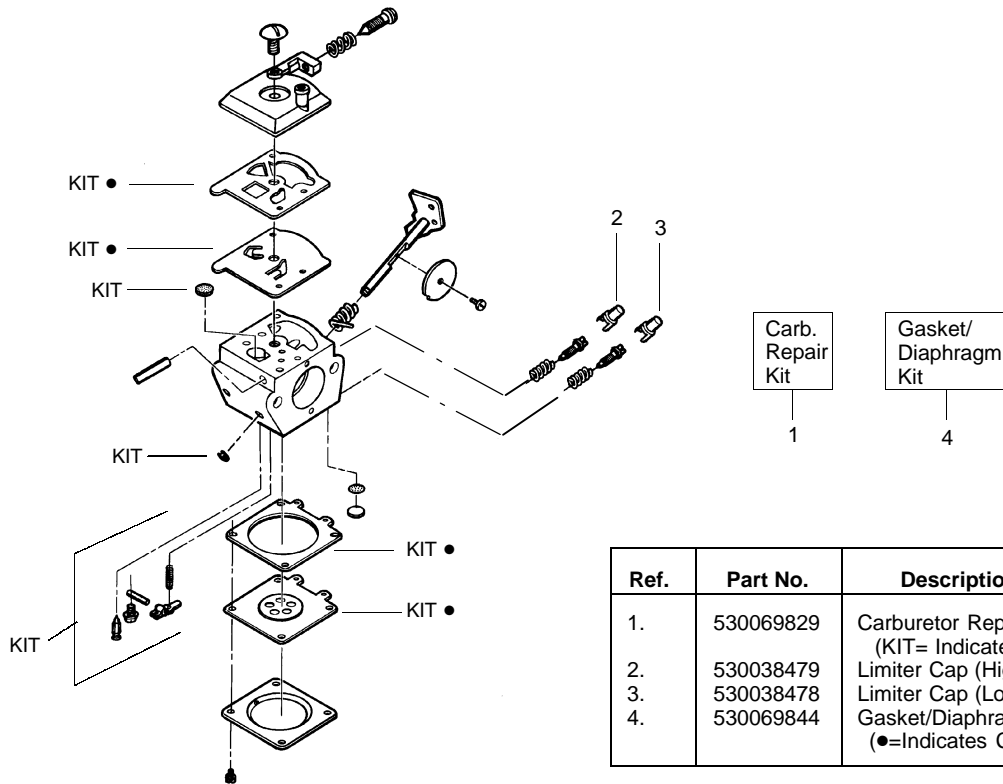

Carburetor Assembly No. 530069998

Kit - Carburetor Assembly No. 530071639 - WT-639

Note: No Repair kits are available for this carburetor, please order the complete assembly part number 530-071639 (WT-639)

✓ = NEW PART NUMBER FOR THIS IPL   ★ = REFER TO THE SERVICE REFERENCE INDICATED FOR MORE INFORMATION. (LOCATED AT END OF IPL)
● = THESE PARTS ARE ILLUSTRATED FOR CLARITY. ORDER COMPLETE ASSEMBLY.