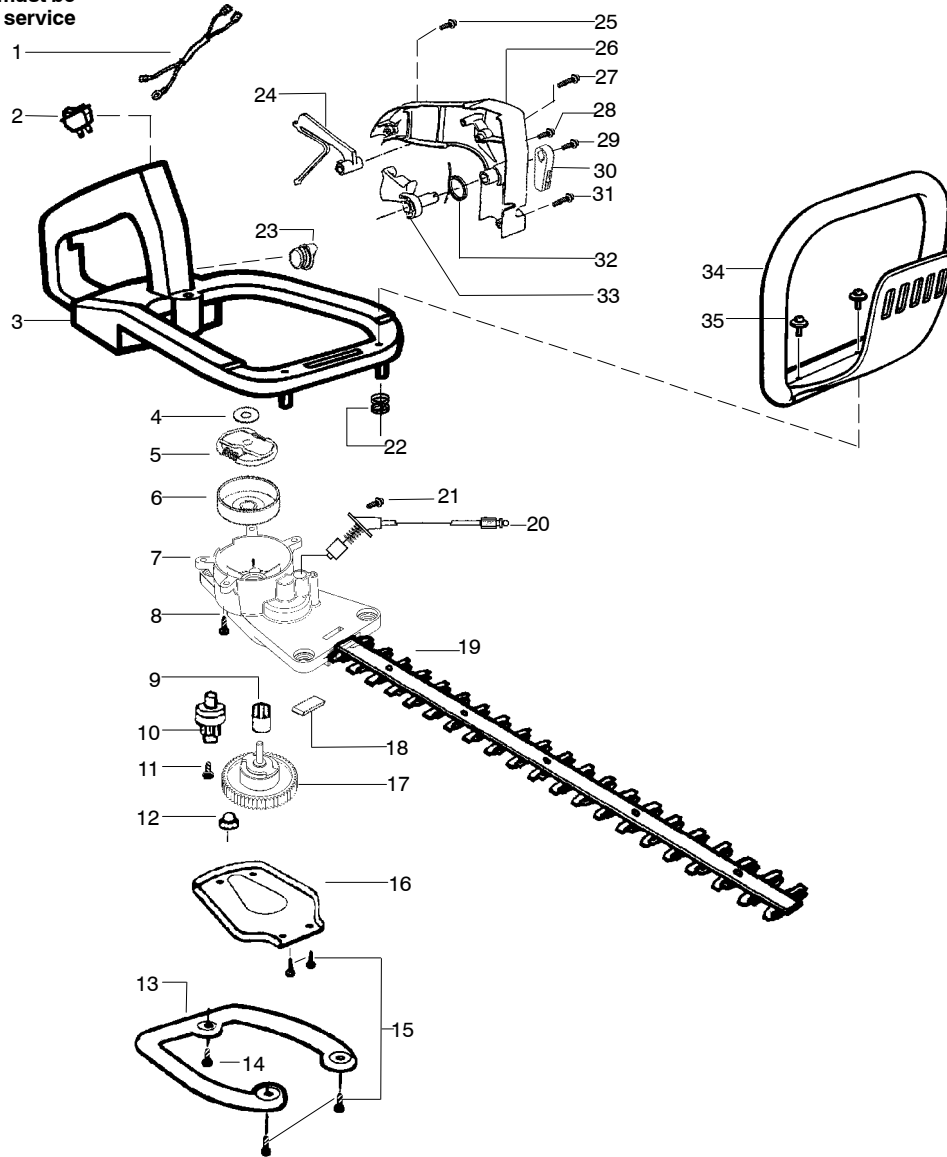

HT25

Spare parts

Ersatzteile

Pièces détachées

Reserve onderdelen

Repuestos

Reservdelar

WARNING

All repairs, adjustments and maintenance not described in the Operator's Manual must be performed by qualified service personnel.

Ref.	Part No.	Description	Ref.	Part No.	Description
1.	530054133	Assy-Leadwire/Switch (Incl.#2)	19.	530403228	Assy-Blade 19"
2.	530029954	Switch-Ignition	20.	530057819	Assy-Cable Stop
3.	530071736	Assy-Rear Handle & Tank	21.	530015934	Screw
4.	530015828	Washer-Clutch	22.	530029946	Spring
5.	530014396	Kit-Clutch Assy.	23.	530014871	Assy-Fuel Cap
6.	530056069	Assy-Drum	24.	530059104	Lockout-Throttle
7.	530058833	Assy-Gear Box (incl.# 9-11)	25.	530015934	Screw
8.	530015886	Screw	26.	530057821	Cover-Handle
9.	530016013	Bearing-Gear	27.	530015940	Screw
10.	530096009	Assy-Pinion	28.	530015934	Screw
11.	530015805	Screw	29.	530015775	Screw
12.	530032121	Bushing-Blade	30.	530057818	Lever-Trigger
13.	530036046	Plate-Isolator	31.	530015770	Screw
14.	530015849	Screw	32.	530036123	Spring-Trigger
15.	530015934	Screw	33.	530053884	Trigger
16.	530029916	Cover-Gear Box Plate	34.	530094992	Handle-Front
17.	530071777	Kit-Drive Gear Ass'y. (Incl. #12)	35.	530015955	Screw
18.	530029948	Seal-Blade (Felt)			

✓ = NEW PART NUMBER FOR THIS IPL * = REFER TO THE SERVICE REFERENCE INDICATED FOR MORE INFORMATION. (LOCATED AT END OF IPL)
 ● = THESE PARTS ARE ILLUSTRATED FOR CLARITY. ORDER COMPLETE ASSEMBLY.