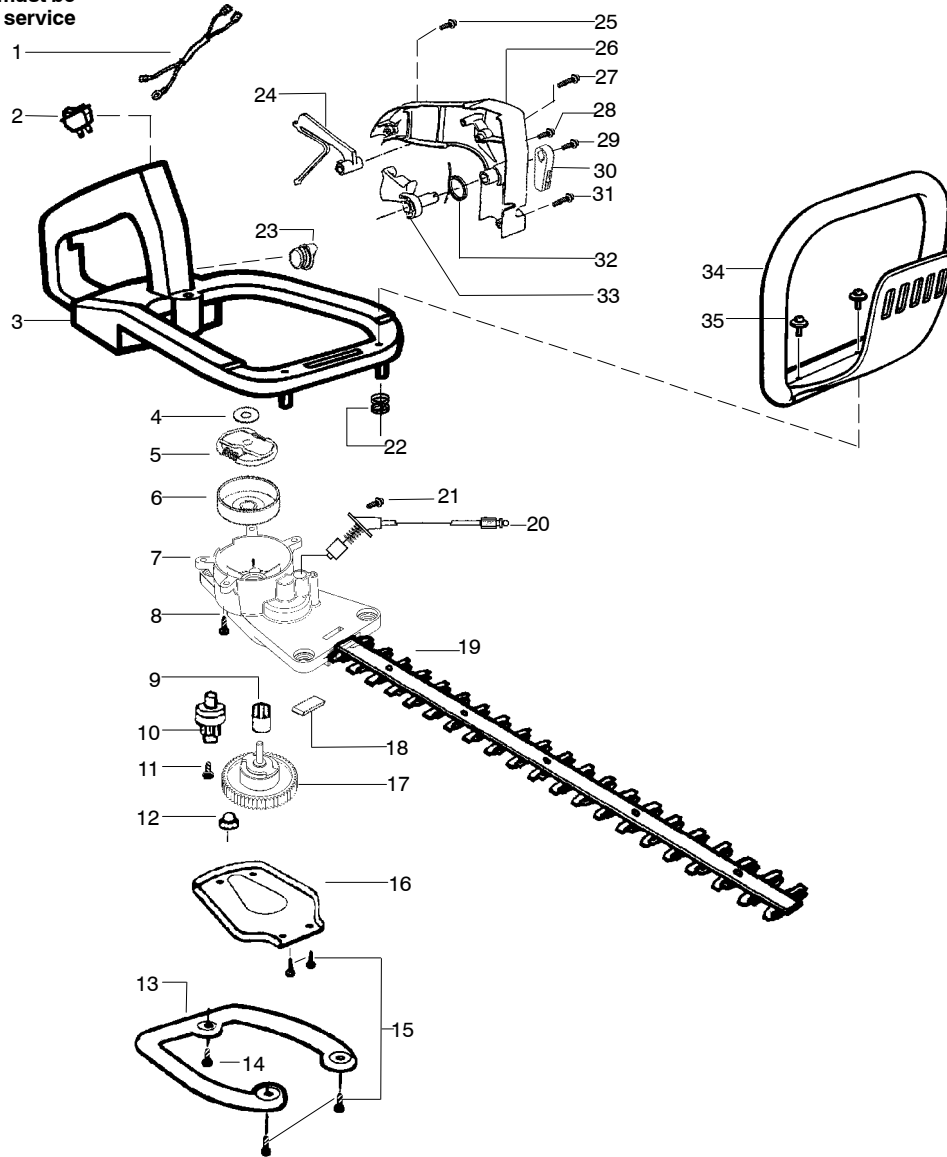

HT25

Spare parts
Ersatzteile
Pièces détachées
Reserve onderdelen
Repuestos
Reservdelar

WARNING

All repairs, adjustments and maintenance not described in the Operator's Manual must be performed by qualified service personnel.

Ref.	Part No.	Description	Ref.	Part No.	Description
1.	530054133	Assy-Leadwire/Switch (Incl.#2)	19.	530403228	Assy-Blade 19"
2.	530029954	Switch-Ignition	20.	530057819	Assy-Cable Stop
3.	530071736	Assy-Rear Handle & Tank	21.	530015934	Screw
4.	530015828	Washer-Clutch	22.	530029946	Spring
5.	530014396	Kit-Clutch Assy.	23.	530014871	Assy-Fuel Cap
6.	530056069	Assy-Drum	24.	530059104	Lockout-Throttle
7.	530058833	Assy-Gear Box (incl.# 9-11)	25.	530015934	Screw
8.	530015886	Screw	26.	530057821	Cover-Handle
9.	530016013	Bearing-Gear	27.	530015940	Screw
10.	530096009	Assy-Pinion	28.	530015934	Screw
11.	530015805	Screw	29.	530015775	Screw
12.	530032121	Bushing-Blade	30.	530057818	Lever-Trigger
13.	530036046	Plate-Isolator	31.	530015770	Screw
14.	530015849	Screw	32.	530036123	Spring-Trigger
15.	530015934	Screw	33.	530053884	Trigger
16.	530029916	Cover-Gear Box Plate	34.	530094992	Handle-Front
17.	530071777	Kit-Drive Gear Ass'y. (Incl. #12)	35.	530015955	Screw
18.	530029948	Seal-Blade (Felt)			

✓ = NEW PART NUMBER FOR THIS IPL * = REFER TO THE SERVICE REFERENCE INDICATED FOR MORE INFORMATION. (LOCATED AT END OF IPL)
 ● = THESE PARTS ARE ILLUSTRATED FOR CLARITY. ORDER COMPLETE ASSEMBLY.