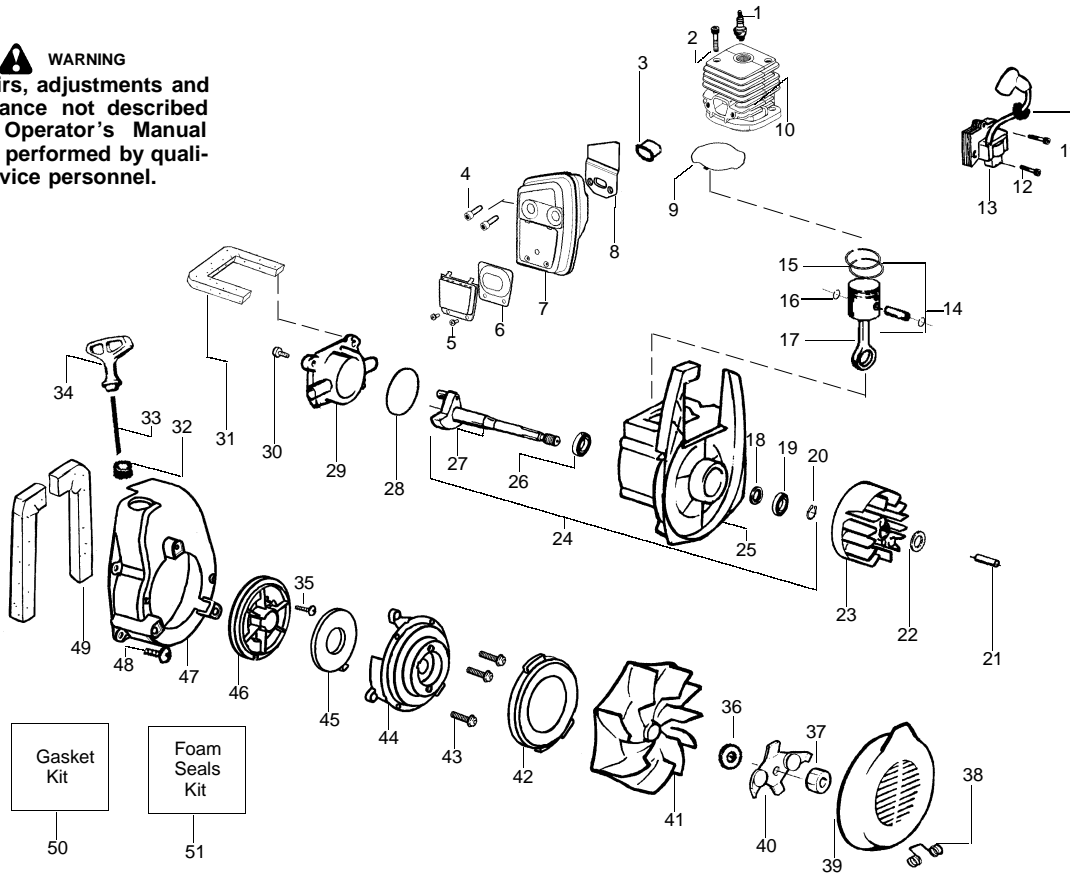

WARNING

All repairs, adjustments and maintenance not described in the Operator's Manual must be performed by qualified service personnel.

Ref.	Part No.	Description	Ref.	Part No.	Description	Ref.	Part No.	Description
1.	952030249	Spark Plug (RCJ-6Y)	21.	530016190	Spacer-Flywheel	40.	530095461	Assy-Mulch Blade
2.	530015953	Screw	22.	530015149	Washer	41.	530069817	Assy-Impeller
3.	530055191	Insulator-Heat	23.	530039209	Assy-Flywheel	42.	530056625	Seal-Ring
4.	530016387	Screw-Muffler-Internal	24.	530071456	Assy-Crankcase/Crank shaft (incl. 20,25,27)	43.	530016349	Screw
5.	530015241	Screw	25.	530012492	Assy-Crankcase (Incl. 18,19,26)	44.	530055101	Housing-Pulley
6.	530071593	Kit-Spark Screen (incl. #5)	26.	530032125	Bearing-Inner	45.	530042086	Spring-Starter
7.	530071600	Kit-Muffler (incl. 4,5,6, & 8)	27.	530012452	Assy-Crankshaft	46.	530071466	Kit-Starter Pulley
8.	530071458	Gasket-Baffle (kit)	28.	530071458	O-ring-C/case (kit)	47.	530055102	Fan Housing
9.	530071458	Gasket-Cylinder (kit)	29.	530012443	Cover-Crankcase	48.	530015810	Screw
10.	530071457	Kit-Cylinder	30.	530015810	Screw	49.	530071459	Foam-182mm (kit)
11.	530019182	Grommet-Ign. Module	31.	530071459	Foam-219mm (kit)	50.	530071458	Kit-Gasket (page 1 incl. 2, & 5) (page 2 incl. 8,9, & 28)
12.	530016357	Screw-Ignition Module	32.	530029182	Eyelet-Flange	51.	530071459	Kit-Foam Seals (page 1 incl. 1,16, & 32) (page 2 incl. 31 & 49)
13.	530035505	Ignition Module	33.	530071467	Kit-Rope			
14.	530069812	Kit-Piston (Incl. 15 & 16)	34.	530049488	Handle-Starter			
15.	530055120	Piston Ring	35.	530016326	Screw-Rope			
16.	530015162	Retainer-Piston Pin	36.	530016240	Washer-Belleville			
17.	530069945	Assy-Connecting Rod	37.	530626605	Nut			
18.	530071615	Kit-Crankcase Seal	38.	530402043	Spring-Return Cover			
19.	530055728	Bearing-Outer	39.	530049313	Inlet Door			
20.	530015941	Retainer Ring-C'chaft						

✓ = NEW PART NUMBER FOR THIS IPL

★ = REFER TO THE SERVICE REFERENCE INDICATED FOR MORE INFORMATION. (LOCATED AT END OF IPL)