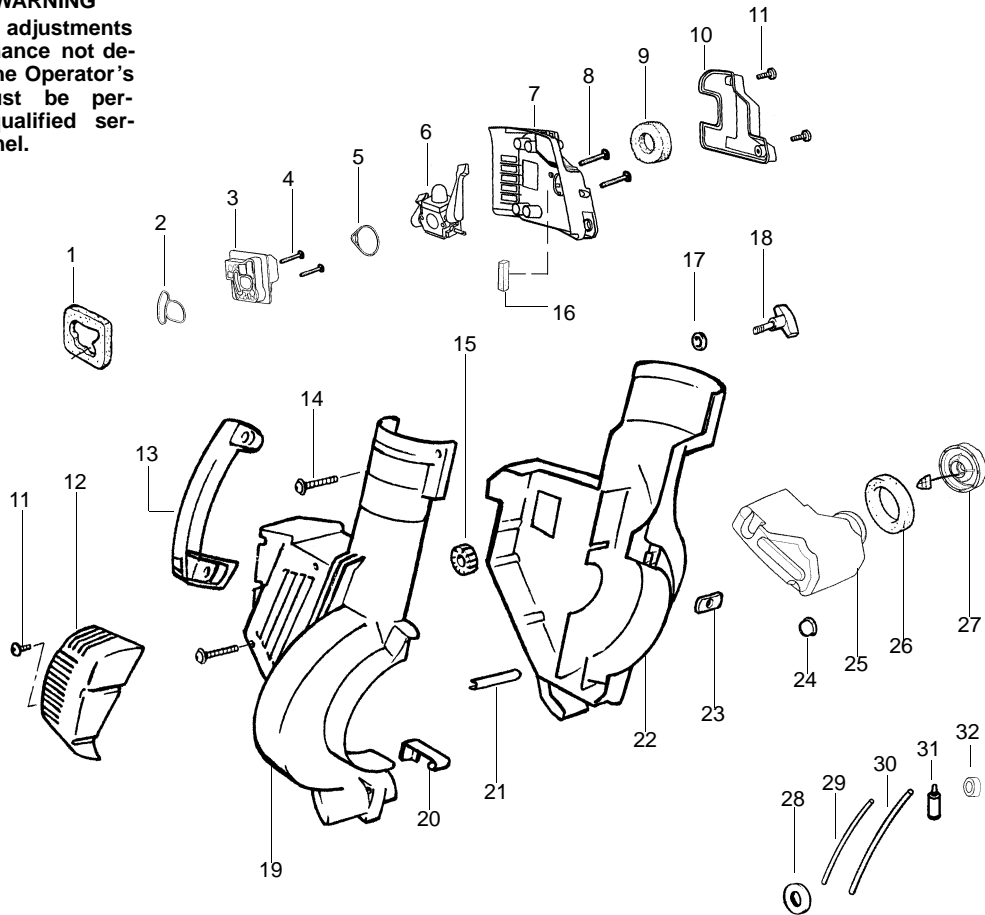

All repairs, adjustments and maintenance not described in the Operator's Manual must be performed by qualified service personnel.

Ref.	Part No.	Description	Ref.	Part No.	Description
1.	530071459	Air Dam (kit)	21.	530049617	Guide-Starter Rope
2.	530071458	Gasket-Adapter (kit)	22.	530056843	Housing-Left
3.	530035561	Carburetor Adaptor	23.	530016207	Nut
4.	530016309	Screw	24.	530036792	Isolator-Crankcase
5.	530071458	Gasket-Carburetor (kit)	25.	530049491	Assy-Fuel Tank
6.	---	Kit-Carb Ass'y.	26.	530049527	Gasket-Fuel Tank
	530071465	(C1Q-W11)	27.	530049386	Fuel Cap w/Retainer
	530071632	(C1Q-W11C)	28.	530049656	Grommet-Shroud
7.	530056629	Air Box	29.	530069247	Kit-Line Carb/Purge
8.	530015849	Screw-Carb.	30.	530069216	Kit-Line Tank/Purge
9.	530049383	Filter-Air	31.	530095646	Assy-Fuel Pick-up
10.	530056581	Cover-Air Filter	32.	530071459	Grommet-Fuel line (kit)
11.	530016349	Screw	Not Shown		
12.	530056641	Guard-Muffler	530163386	Manual - Euro	
13.	530095469	Handle	530163391	Manual - Scan	
14.	530015886	Screw	530163390	Manual - Euro	
15.	530049323	Isolator	530163394	Manual - N. America	
16.	530071459	Foam 25.4mm (kit)	530057414	Warning Decal	
17.	530015197	Nut			
18.	530016322	Knob-Blower			
19.	530056844	Housing-Right			
20.	530402044	Spring-Cover Latch			

✓ = NEW PART NUMBER FOR THIS IPL

★ = REFER TO THE SERVICE REFERENCE INDICATED FOR MORE INFORMATION. (LOCATED AT END OF IPL)

Carburetor Assembly Part Number 530071465 - (C1Q-W11)

4

5

Ref.	Part No.	Description
1.	530071465	Assy-Carb. Zama (C1Q-W11)
2.	530038479	Cap-Limiter (high) brown
3.	530038478	Cap-Limiter (low) tan
4.	530071475	Kit-Carb. Repair
5.	530071489	Kit-Dia. (GND-34)

Assy - Vacuum

Ref.	Part No.	Description
1.	530095564	Assy-Vac. Bag w/strap
2.	530095470	Tube-Elbow Vac
3.	530049686	Retainer-Vac Tube Knob
4.	530016322	Knob
5.	530094476	Tube-Lower Vac
6.	530095468	Tube-Upper Vac
7.	530095597	Tube-Blower