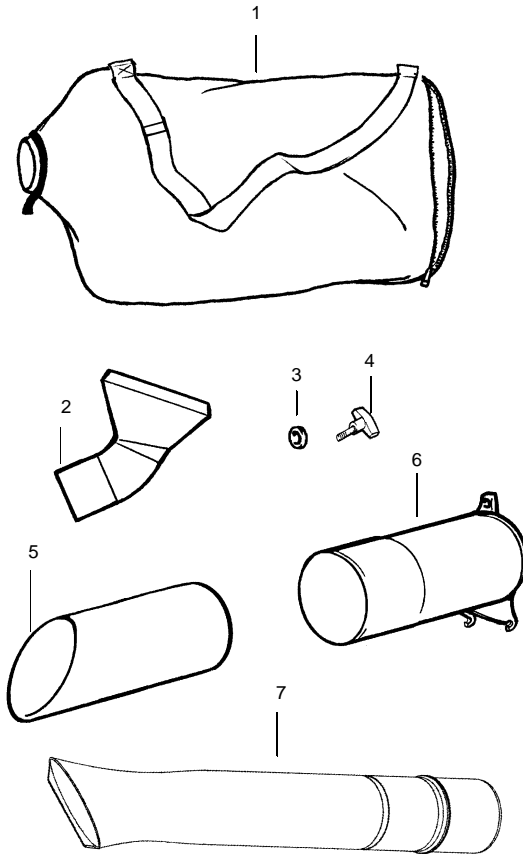

✓ = NEW PART NUMBER FOR THIS IPL

★ = REFER TO THE SERVICE REFERENCE INDICATED FOR MORE INFORMATION. (LOCATED AT END OF IPL)

Carburetor Assembly Part Number 530071465 - (C1Q-W11)

4

5

Ref.	Part No.	Description
1.	530071465	Assy-Carb. Zama (C1Q-W11)
2.	530038479	Cap-Limiter (high) brown
3.	530038478	Cap-Limiter (low) tan
4.	530071475	Kit-Carb. Repair
5.	530071489	Kit-Dia. (GND-34)

Assy - Vacuum

Ref.	Part No.	Description
1.	530095564	Assy-Vac. Bag w/strap
2.	530095470	Tube-Elbow Vac
3.	530049686	Retainer-Vac Tube Knob
4.	530016322	Knob
5.	530094476	Tube-Lower Vac
6.	530095468	Tube-Upper Vac
7.	530095597	Tube-Blower