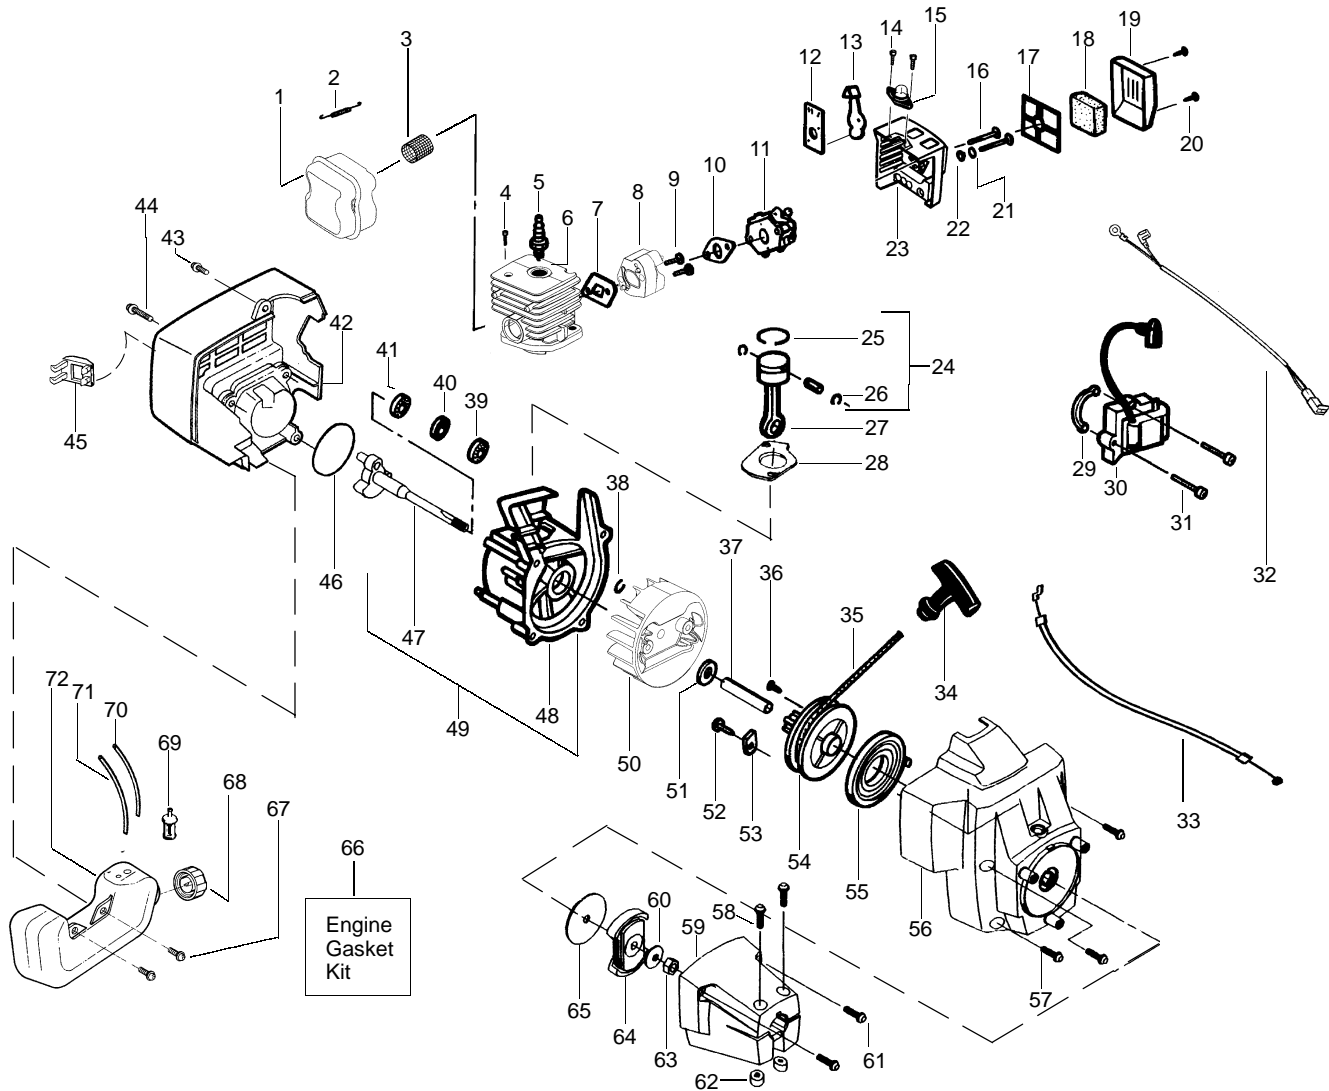

GT2124

Spare parts
Ersatzteile
Pièces détachées
Reserve onderdelen
Repuestos
Reservdelar

| | | | |
|------------------------------------|---------------------------------|----------------------------|--|
| PARTS LIST NO. 530163404 | | Jonsered PARTS LIST | MODEL(s) GT2124 |
| DATE 11/27/02 | Replaces 530163404 - 7/29/02 | | Note: Illustration may differ from actual model due to design changes |

✓ = NEW PART NUMBER FOR THIS IPL

* = REFER TO THE SERVICE REFERENCE INDICATED FOR MORE INFORMATION. (LOCATED AT END OF IPL)

Carburetor Assembly No. 530069998

Kit - Carburetor Assembly No. 530071639 - WT-639