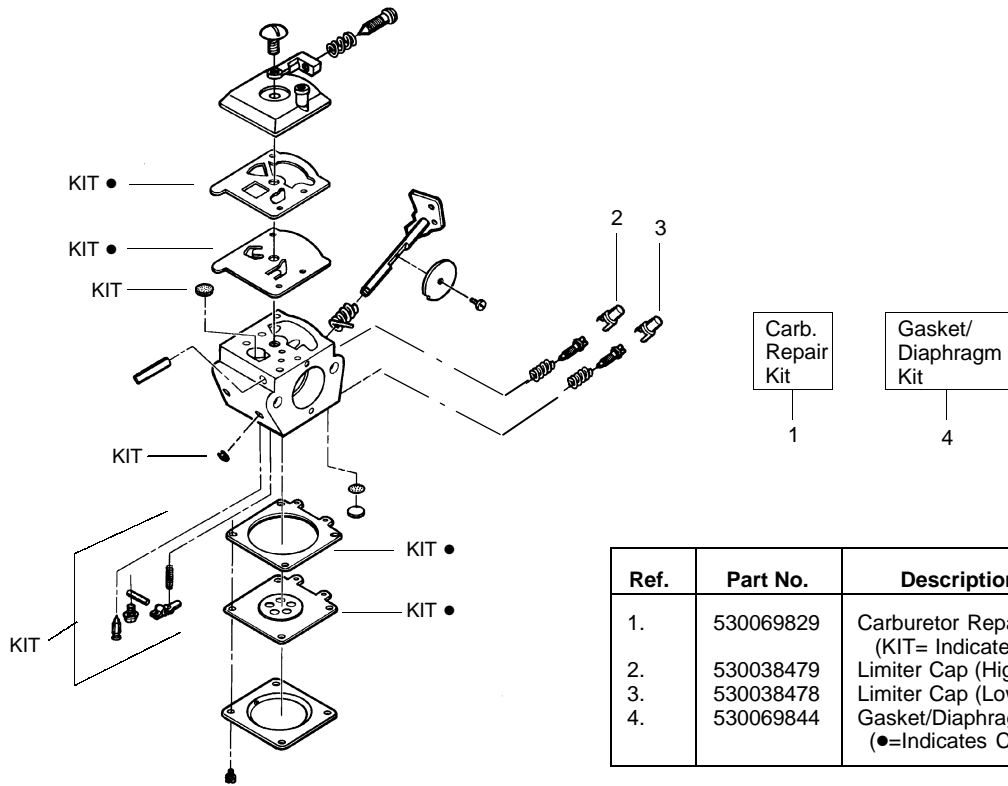

GT2124

Spare parts
Ersatzteile
Pièces détachées
Reserve onderdelen
Repuestos
Reservdelar

| | | | |
|------------------------------------|---------------------------------|----------------------------|--|
| PARTS LIST NO. 530163404 | | Jonsered PARTS LIST | MODEL(s) GT2124 |
| DATE 11/27/02 | Replaces 530163404 - 7/29/02 | | Note: Illustration may differ from actual model due to design changes |

✓ = NEW PART NUMBER FOR THIS IPL

* = REFER TO THE SERVICE REFERENCE INDICATED FOR MORE INFORMATION. (LOCATED AT END OF IPL)

Carburetor Assembly No. 530069998

Kit - Carburetor Assembly No. 530071639 - WT-639