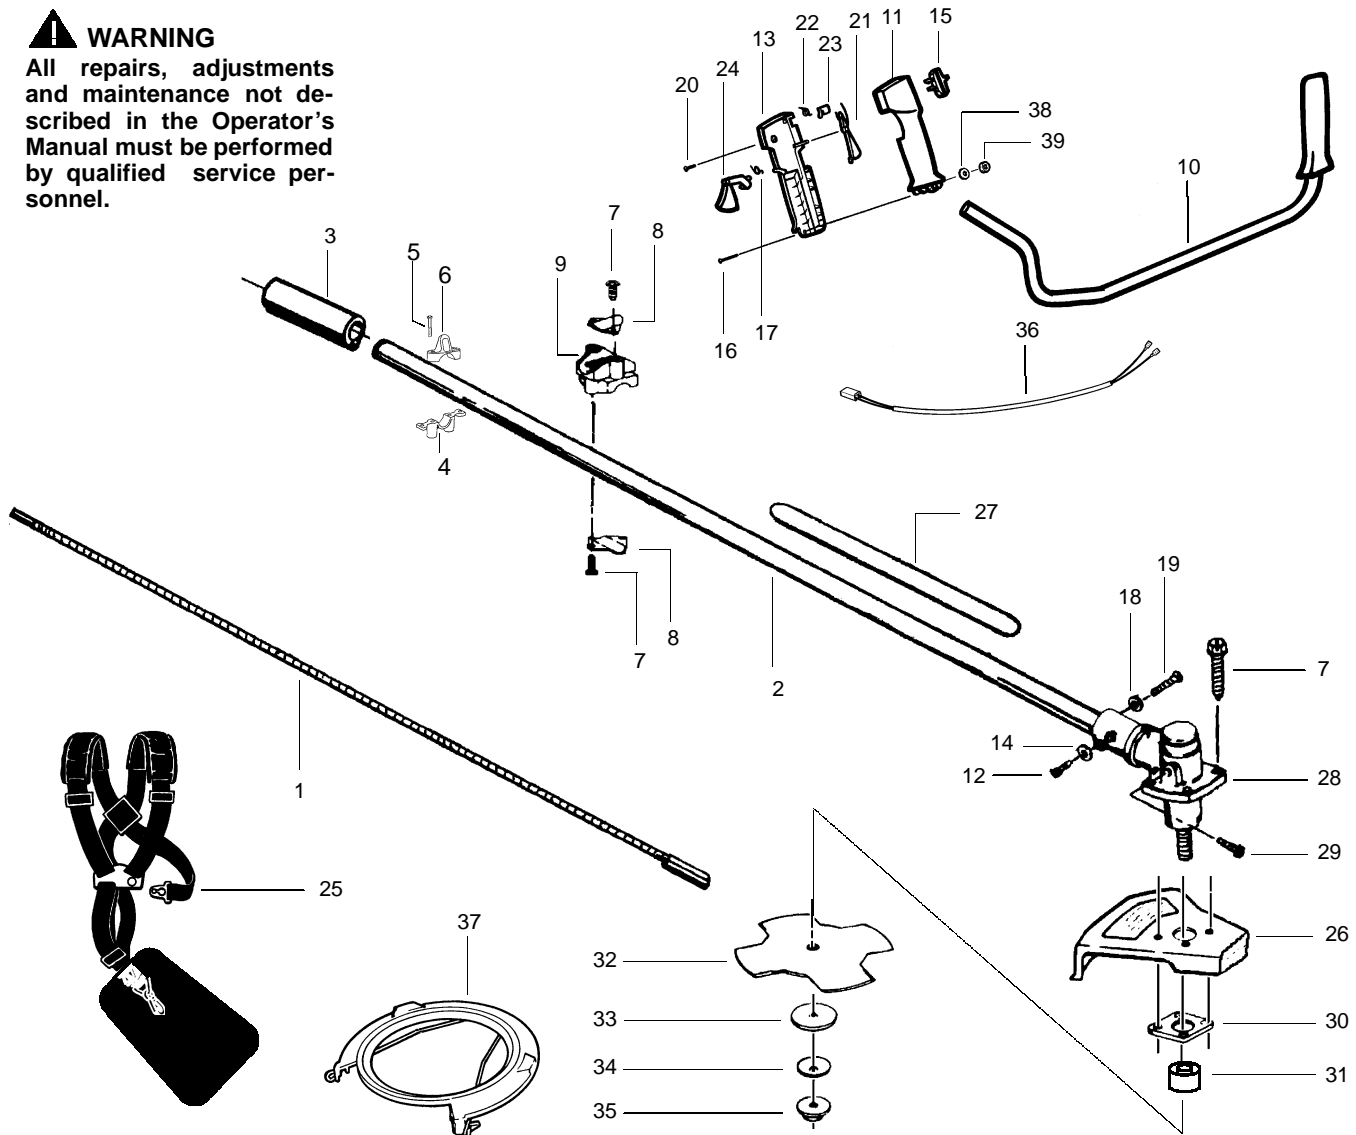

⚠ WARNING
All repairs, adjustments and maintenance not described in the Operator's Manual must be performed by qualified service personnel.

Ref.	Part No.	Description	Ref.	Part No.	Description
1.	530094566	Flex Drive Shaft-57"	25.	530092085	Shoulder Strap
2.	530071284	Drive Shaft Housing	26.	530014210	Shield w/Decal
3.	530054652	Pad Drive Shaft	27.	530054770	Shaft Warning Decal
4.	530055394	Clamp-Harness (lower)	28.	530094568	Gear Box Ass'y.
5.	530055392	Clamp-Harness (upper)	29.	530094616	Screw
6.	530015770	Screw	30.	530027615	Shield Retention Plate
7.	530015791	Screw	31.	530094639	Dust Cup
8.	530094572	Handlebar Bracket	32.	952701611	Weed Blade
9.	530012207	Clamp-Handlebar	33.	530015792	Washer
10.	530047139	Bullhorn Handlebar	34.	530016240	Washer
11.	502208507	Throttle Housing-Left	35.	530015793	Nut
12.	530094612	Screw	36.	530053255	Wire Harness Ass'y.
13.	502208607	Throttle Housing-Right	37.	502035505	Transport Guard
14.	530015328	Lockwasher	38.	530016285	Washer, Split Lock
15.	503718201	Rocker Switch	39.	530016284	Nut
16.	530015933	Screw	Not Shown		
17.	502199301	Trigger Spring		-	Operator Manual
18.	530001642	Lockwasher		530088418	Euro II
19.	530001711	Screw		530088108	Euro I
20.	503210719	Screw		530088109	Scandinavian
21.	502199403	Throttle Lockout		530031098	Hex Wrench (3/16)
22.	530403152	Spring Throttle Lock		530031159	Hex Wrench (5/32)
23.	502209602	Throttle Lock		530029064	Decal-Blade Direction
24.	502199203	Trigger Throttle			

➤ = NEW PART NUMBER FOR THIS IPL

★ = REFER TO THE SERVICE REFERENCE INDICATED FOR MORE INFORMATION. (LOCATED AT END OF IPL)

PARTS LIST NO. 530087795		Jonsered ® PARTS LIST	MODEL GT26D
DATE 8/12/02	REPLACES 530087795-2/18/02		Note: Illustration may differ from actual model due to design changes