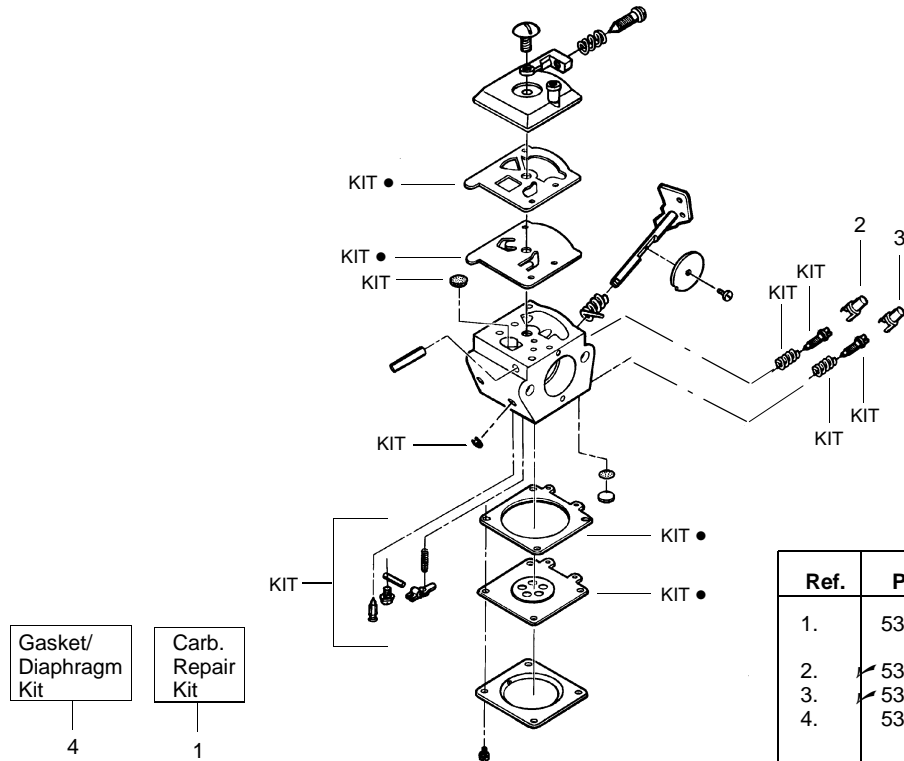

PARTS LIST NO. 530087795		Jonsered® PARTS LIST	MODEL GT26D	
DATE 8/12/02	REPLACES 530087795-2/18/02		Note: Illustration may differ from actual model due to design changes	PAGE NO. 3

Carburetor Assembly Kit - #530069998

Ref.	Part No.	Description
1.	530069829	Carburetor Repair Kit (KIT= Indicates Contents)
2.	530038479	Limiter Cap (High-brown)
3.	530038478	Limiter Cap (Low-tan)
4.	530069844	Gasket/Diaphragm Kit (● = Indicates Contents)

✓ = NEW PART NUMBER FOR THIS IPL ★ = REFER TO THE SERVICE REFERENCE INDICATED FOR MORE INFORMATION. (LOCATED AT END OF IPL)
● = THESE PARTS ARE ILLUSTRATED FOR CLARITY. ORDER COMPLETE ASSEMBLY.