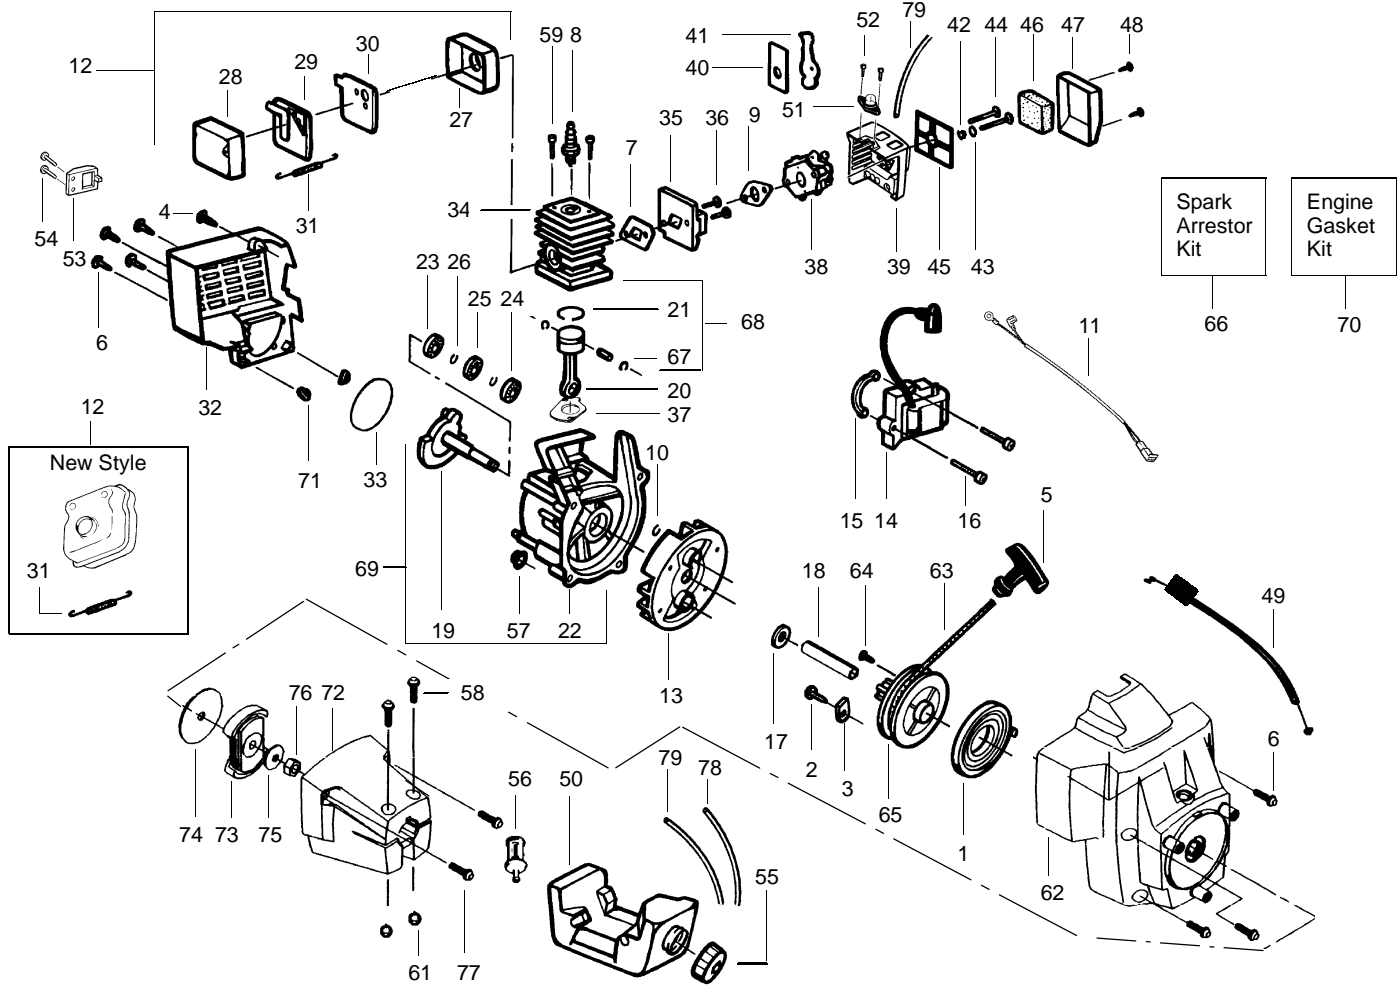

Ref.	Part No.	Description	Ref.	Part No.	Description	Ref.	Part No.	Description
1.	530042085	Starter Spring	27.	530036578	Muffler Body	56.	530095646	Fuel Pickup Ass'y.
2.	530015775	Screw-Pulley	28.	530036577	Muffler Cover	57.	530036792	C'case Isolator
3.	530027523	Retainer-Pulley	29.	530053500	Muffler Baffle-Exit	58.	530015767	Screw-Pinch Clamp
4.	530015934	Screw-Shrd/Fan Hsg	30.	530053499	Muffler Baffle-First	59.	530015953	Screw-Cylinder
5.	530027569	Starter Handle	31.	-	Muffler Spring	61.	530015768	Locknut-Pinch Clamp
6.	530015810	Screw-Shroud		530016197	Old Style	62.	530047493	Fan Hsg. Assy
7. +	530019243	Cylinder/Carb. Gasket		530042088	New Style	63.	530069232	Rope Kit
8.	952030201	Spark Plug(RCJ-8Y)	32.	530054571	Rear Shroud	64.	530016080	Screw-Rope Retain.
9. +	530035421	Gasket-Carb.	33. +	530019181	Gasket-C'case	65.	530069400	Starter Pulley Kit
10.	530015941	Retainer-C'shaft	34.	530069757	Cylinder Kit	66.	-	Spark Arrestor Kit
11.	530047278	Switch Wire Ass'y	35.	530071250	Carb. Adaptor Kit		530069380	Old Style
12.	-	Muffler Kit	36.	530016014	Screw-Carb. Adaptor		530071290	New Style
	530069989	(Incls. 27-31)	37. +	530019223	Gasket-Cylinder	67.	530015162	Piston Pin Retainer
	530071309	Old Style	38.	530069998	Carburetor w/ Caps	68.	530069987	Piston Kit
	530069886	New Style	39.	530054554	Air Box			(Incl. 21, 68 & Pin)
13.	530069886	Flywheel Ass'y.	40.	530037326	Choke Plate	69.	530054135	C'case & C'shaft Assy
14.	530039163	Ignition Module	41.	530038102	Choke Shutter			(Incl. 10,19, 22-26)
15.	530036145	Spacer-Ignition Module	42.	530015254	Washer	70.	530071253	Gasket Kit (+ Indic-ates Contents)
16.	530015954	Screw-Ignition Module	43.	530015852	Choke Spacer			
17.	530015149	Washer-Flywheel	44.	530015849	Screw-Carb.	71.	530036793	Shroud Isolator
18.	530037705	Spacer-Flywheel	45.	530037413	Filter Plate	72.	530047013	Clutch Hsg.
19.	530014864	Crankshaft Ass'y.	46.	530037331	Air Filter Foam	73.	530069491	Clutch Ass'y Kit
20.	530069615	Connecting Rod Assy.	47.	530037292	Air Filter Cover	74.	530015611	Washer-Clutch
21.	530012472	Piston Ring	48.	530015957	Screw-Air Box	75.	530015828	Washer-Flat
22.	530012414	Crankcase Ass'y.	49.	530049826	Throttle Cable Ass'y.	76.	530626605	Nut-Clutch Hsg.
		(Incl. 10 & 23-25)	50.	530069862	Fuel Tank Ass'y.	77.	530015886	Screw-Clutch Hsg
23.	530032125	Inner Bearing	51.	530038874	Air Purge Ass'y.	78.	530069247	Fuel Line Kit
24.	530032124	Outer Bearing	52.	530015780	Screw-Primer Bulb	79.	530069216	Fuel Line Kit)
25.	530019179	C'case Seal	53.	530037045	Muffler Guard			
26.	530015945	Retaining Ring-C'case	54.	530015675	Screw-Muffler Guard			
			55.	530014347	Fuel Cap Ass'y.			

➤ = NEW PART NUMBER FOR THIS IPL

★ = REFER TO THE SERVICE REFERENCE INDICATED FOR MORE INFORMATION. (LOCATED AT END OF IPL)