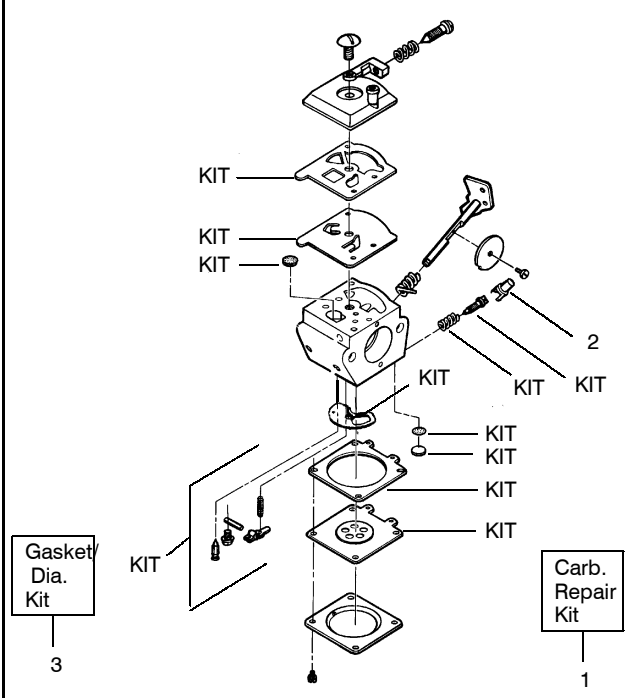

WT-141A #530069644

Ref.	Part No.	Description
1.	530035264	Kit - Carburetor Repair (KIT = Indicates Contents)
2.	530038403	Limiter Cap
3.	530069844	Kit - Gasket/Diaphragm

↗ =PART NUMBER CHANGE   ★ =REFER TO THE SERVICE REFERENCE INDICATED FOR MORE INFORMATION.(LOCATED AT END OF IPL)