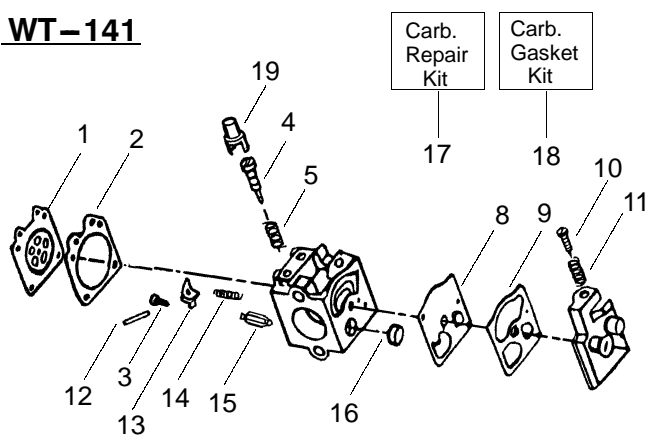

Carburetor Assembly

WT-141

Key No.	Part No.	Description
1	530035014	*+ Metering Diaphragm
2	530035151	*+ Metering Diaphragm Gasket
3	530035016	* Metering Lever Pin Screw
4	530035268	Mixture Needle
5	530035293	Mixture Needle Spring
8	530035166	*+ Fuel Pump Diaphragm
9	530035164	*+ Fuel Pump Gasket
10	530035203	Idle Speed Screw
11	530035121	Idle Speed Spring
12	530035028	* Metering Lever Pin
13	530035031	* Metering Lever
14	530035188	* Metering Lever Spring
15	530035106	* Inlet Needle Valve
16	530035178	* Fuel Inlet Screen
17	530035264	Carb. Kwik Repair Kit (*Indicates Contents)
18	530069844	Carb. Gasket/Diaphragm Kit (*Indicates Contents)