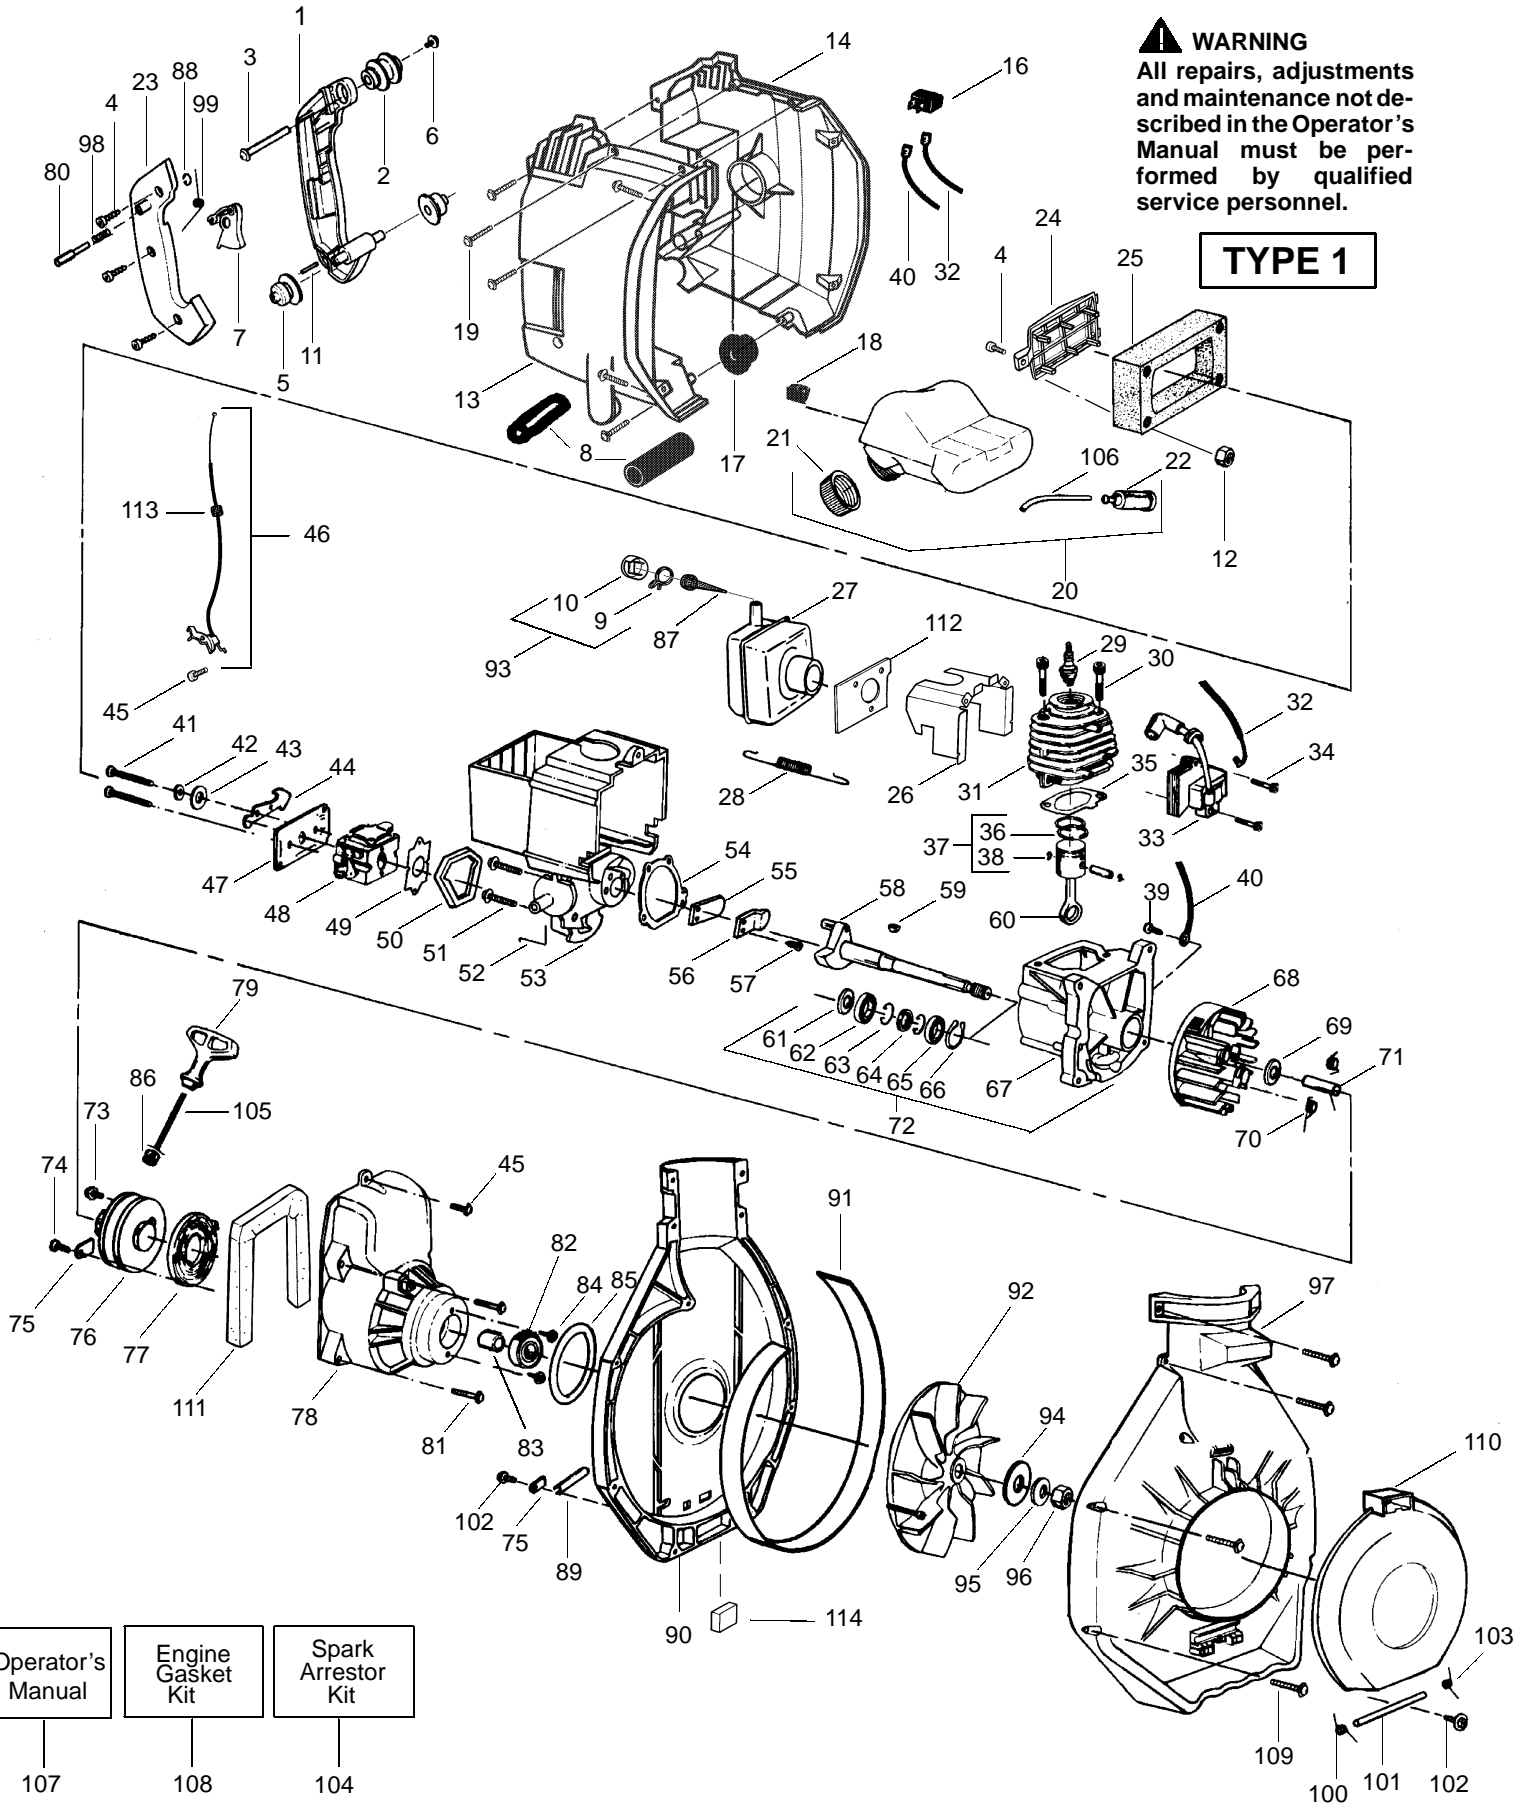

PARTS LIST NO. 530068885 - 8/07/02	
PAGE NO. 1	REPLACES 530068885-9/13/01

Jonsered® PARTS LIST

MODEL:
BV32

Note: Illustrations may differ from actual models due to design changes

⚠ WARNING
All repairs, adjustments and maintenance not described in the Operator's Manual must be performed by qualified service personnel.

TYPE 1

Operator's
Manual

Engine
Gasket
Kit

Spark
Arrestor
Kit

107

108

104

109

100

101

102