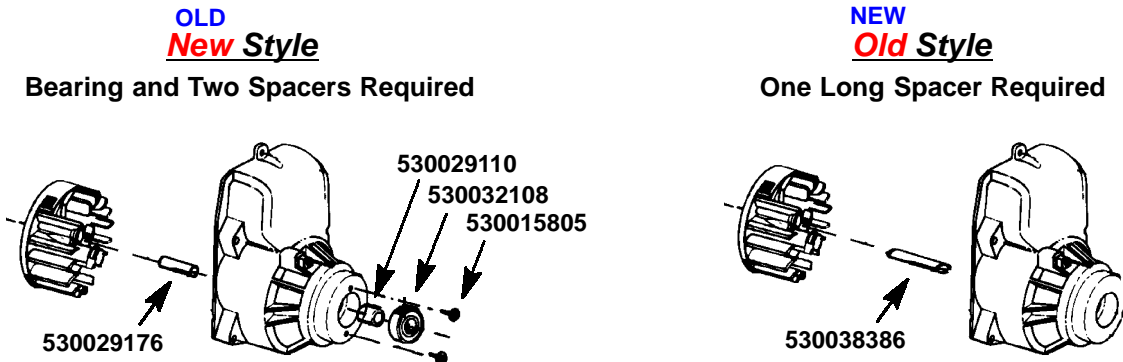

3. Fan Housing Kit, Spacers, Bearing and Screws - The earlier fan housing was equipped with bearing (530032108), screws (530015805) and required two spacers (530029176 and 530029110) as shown below. The new fan housing does not require a bearing and uses one long spacer (530038386). Both sets of parts are included in the new fan housing kit 530069714.