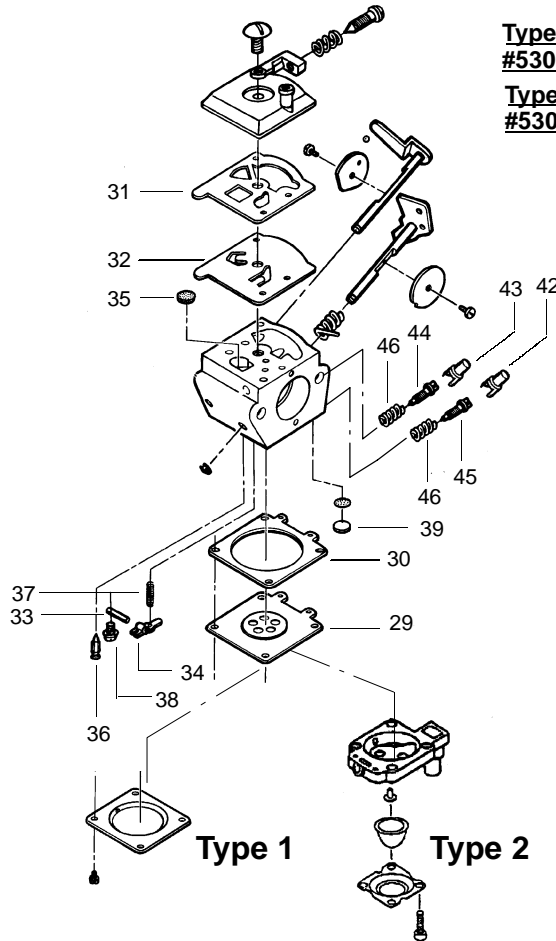

PARTS LIST NO. 530082557		JONSERED PARTS LIST	MODEL(s) HT21	
DATE 6/24/02	REPLACES 530082557-2/13/02		Note: Illustration may differ from actual model due to design changes	PAGE NO. 5

TYPE 1,2,3,4

**Type 1 -Carburetor Number
#530035306 - WT-221**

**Type 2-4 -Carburetor Number
#530069682 - C1U-W4**

Ref.	Part No.	Description	Ref.	Part No.	Description
TYPE 1 ONLY (INCL. 29-40)					
29.	530035014	Metering Diaphragm	41.	-	Carb. Repair Kit
30.	530035320	Metering Diaphragm Gasket		530035312	Type 1 (Incl. 33-40)
31.	530035164	Fuel Pump Gasket		-	Type 2 (Incl. 33-40, 42-46 & Primer Bulb)
32.	530035166	Fuel Pump Diaphragm		530069656	Walbro
33.	530035028	Metering Pin		530069969	Zama
34.	530035031	Metering Lever	TYPE 2 ONLY (INCL. 42 & 43)		
35.	530035178	Fuel Inlet Screen	42.	530038479	Limitor Cap-High
36.	530035106	Inlet Needle Valve	43.	530038478	Limitor Cap-Low
37.	530035139	Metering Lever Spring	44.	-	Needle-High
38.	530035236	Metering Lever Pin Screw		530035407	Walbro
39.	530035162	Welch Plug		530035443	Zama
40.	-	Gasket/Diaphragm Kit (Incl. 29-32)	45.	-	Needle-Low
	530069844	Walbro		530035408	Walbro
	530069866	Zama		530035444	Zama
			46.	-	Needle Spring
				530035293	Walbro
				530035445	Zama

✓ = NEW PART NUMBER FOR THIS IPL

* = REFER TO THE SERVICE REFERENCE INDICATED FOR MORE INFORMATION. (LOCATED AT END OF IPL)