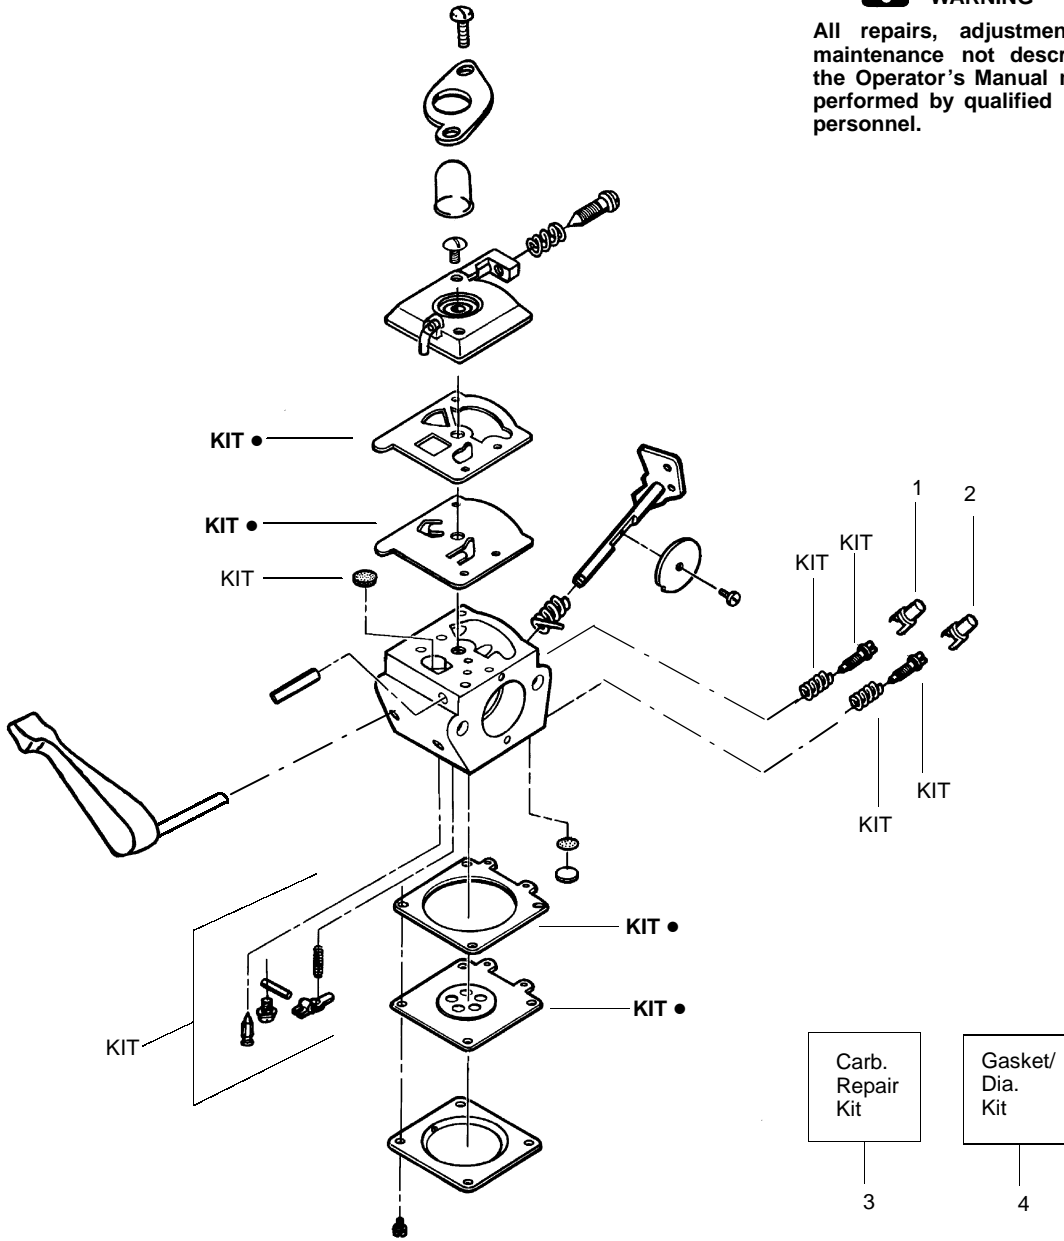

TYPE 5

Carburetor Assembly Part Number 530071601 (Zama C1U-W13)

WARNING
All repairs, adjustments and maintenance not described in the Operator's Manual must be performed by qualified service personnel.

Ref.	Part No.	Description
1.	530038478	Limiting Cap-Low
2.	530038479	Limiting Cap-High
3.	530071517	Carburetor Repair Kit (KIT = CONTENTS)
4.	530071442	Gasket/Diaphragm Kit (● = CONTENTS)

✓ = NEW PART NUMBER FOR THIS IPL   ★ = REFER TO THE SERVICE REFERENCE INDICATED FOR MORE INFORMATION. (LOCATED AT END OF IPL)
● = THESE PARTS ARE ILLUSTRATED FOR CLARITY. ORDER COMPLETE ASSEMBLY.