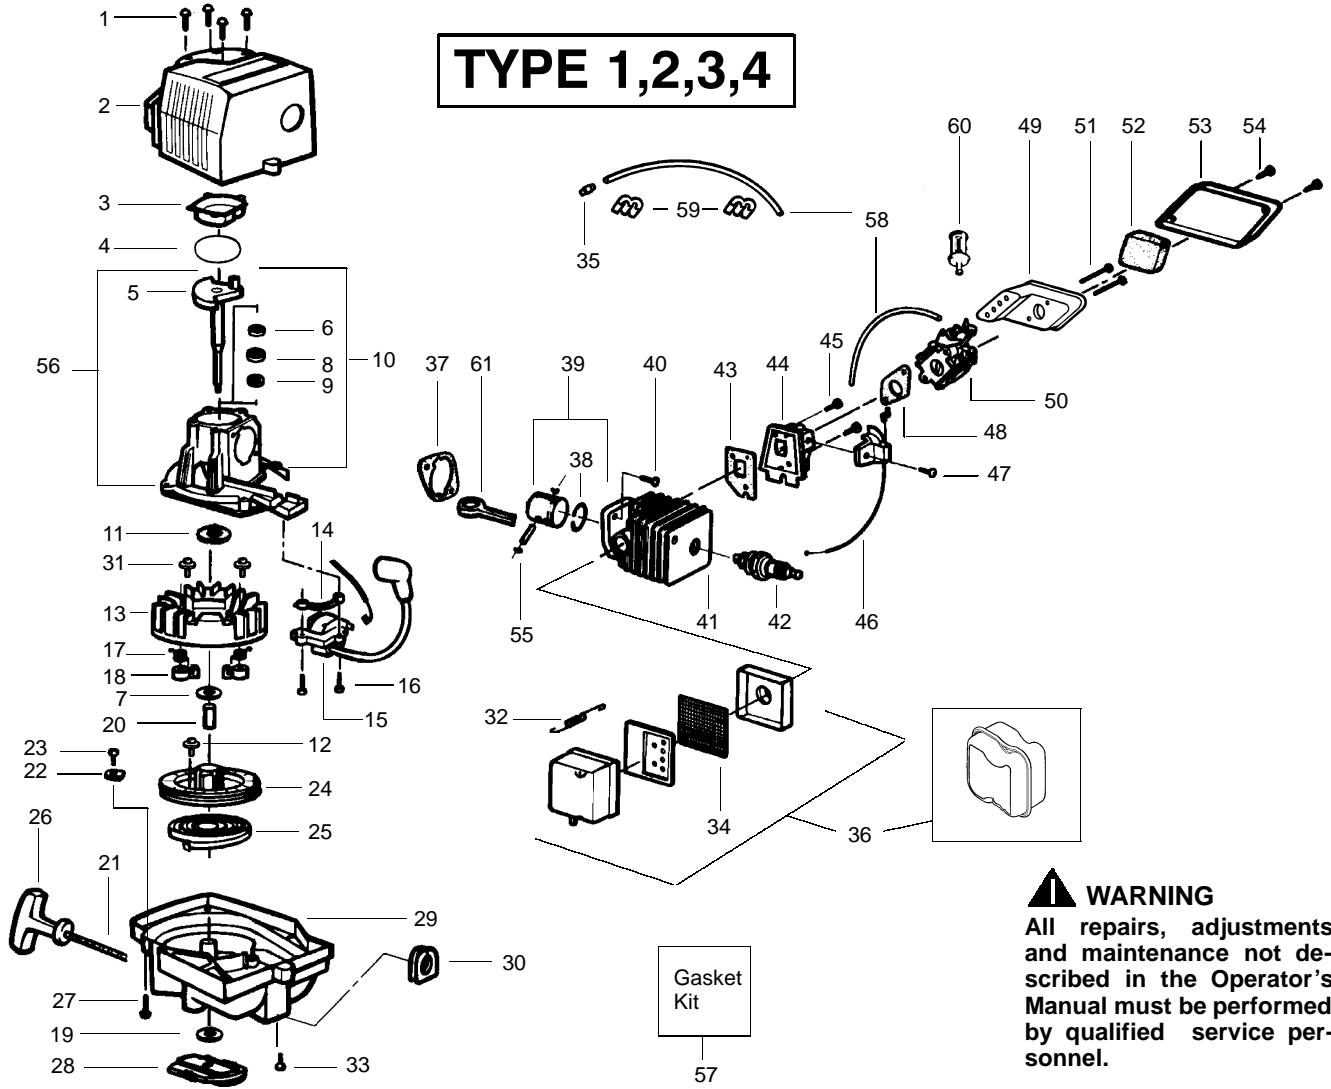

▲ WARNING
All repairs, adjustments and maintenance not described in the Operator's Manual must be performed by qualified service personnel.

Ref.	Part No.	Description	Ref.	Part No.	Description	Ref.	Part No.	Description
1.	530016386	Screw-Shroud	27.	530015886	Screw-Fan Housing	46.	530014384	Throttle Cable Ass'y.
2.	530038013	Shroud	28.	530014396	Clutch Ass'y. Kit	47.	530015775	Screw-Throtl. Cable
3.	530029929	Crankcase Cover	29.	530014610	Fan Housing Ass'y.	48.	530019194	Gasket-Carburetor
4.	530019181	Gasket-Shrd./C'case	30.	530019182	Grommet	49.	530036192	Air Box
5.	530014307	Crankshaft Ass'y.	31.	530015882	Screw-Flywheel	50.	-	Carburetor
6.	530032125	Inner Bearing	32.	530016197	Muffler Spring		530035306	Type 1 - WT 221
7.	530015129	Washer	33.	530015934	Screw-Fan Hsg/Shrd.		530069682	Type 2-4 - C1U-w4
8.	530071615	Kit-Crankcase Seal	34.	530036180	Muffler Screen	51.	530015849	Screw-Air Box
9.	530055728	Outer Bearing	35.	530023877	Fuel Line Fitting	52.	530029934	Air Filter Foam
10.	530012491	Crankcase Ass'y. (Incl. 6,8,9)	36.	---	Muffler Kit	53.	530036193	Air Filter Cover
11.	530015941	Retaining Ring		530069659	Old Style	54.	530015635	Screw-A.F. Cover
12.	530016080	Screw-Pulley		530071574	New Style	55.	530015162	Piston Pin Retainer
13.	530039149	Flywheel Ass'y.	37.	530019223	Cylinder Gasket	56.	530071573	C'case & C'shaft Assy. (Incl. 5 & 10)
14.	530036145	Spacer-Ignit. Mod.	38.	-	Piston Ring		530069622	Engine Gasket Kit (Incl. 4, 37, 43 & 48)
15.	530039163	Ignition Module		530029924	18cc (Type 1-3)	57.	530069622	Engine Gasket Kit (Incl. 4, 37, 43 & 48)
16.	530015954	Screw-Ignit. Mod.		530036404	21cc (Type 4)	58.	530069599	Fuel Line Kit (Incl. (Fuel and Vent lines)
17.	530016191	Spring-Starter Dog	39.	-	Piston Kit(Incl. 38 & 55)		530069613	18cc (Type 1-3)
18.	530049284	Starter Dog		530069613	18cc (Type 1-3)	59.	530016103	Retainer Clip
19.	530015828	Washer		530069621	21cc (Type 4)	60.	530095646	Fuel Pick-up Ass'y.
20.	530015930	Flywheel Spacer	40.	530015953	Screw-Cylinder	61.	530069615	Connecting Rod Ass'y.
21.	530069232	Rope Kit	41.	-	Cylinder		Not Shown	
22.	530015963	Retainer		530069614	18cc (Type 1-3)			
23.	530015496	Screw-Retainer		530069619	21cc (Type 4)			
24.	530069353	Starter Pulley Kit	42.	952030249	Spark Plug(RCJ-6Y)			
25.	530042085	Starter Spring	43.	530019233	Gasket-Cylin./Carb.			
26.	530027569	Starter Handle	44.	530049024	Carb. Adaptor			
			45.	530016014	Screw-Carb. Adap.			
								Operator Manual
								Scandinavian
								European

✓ = NEW PART NUMBER FOR THIS IPL

* = REFER TO THE SERVICE REFERENCE INDICATED FOR MORE INFORMATION. (LOCATED AT END OF IPL)