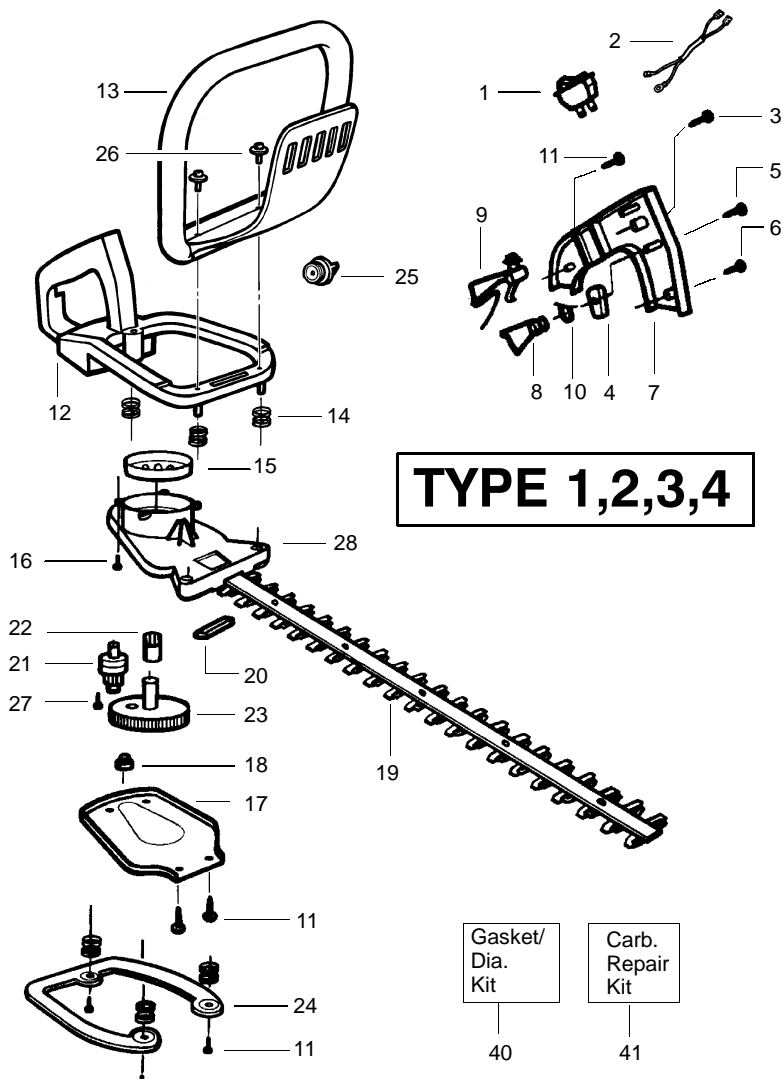

✓ = NEW PART NUMBER FOR THIS IPL * = REFER TO THE SERVICE REFERENCE INDICATED FOR MORE INFORMATION. (LOCATED AT END OF IPL)
 ● = THESE PARTS ARE ILLUSTRATED FOR CLARITY. ORDER COMPLETE ASSEMBLY.

Ref.	Part No.	Description	Ref.	Part No.	Description
1.	530029954	Ignition Switch	26.	530015955	Screw
2.	530054133	Lead Wire/Switch Assy	27.	530015805	Screw
3.	530015775	Screw	28.	530014399	Gear Box Ass'y. (Incl. 21, 22 & 27)
4.	530029958	Trigger Lever			
5.	530015940	Screw			
6.	530015770	Screw			
7.	530038305	Handle Cover			
8.	530053884	Throttle Trigger			
9.	530053900	Throttle Lockout			
10.	530036123	Trigger Spring			
11.	530015934	Screw			
12.	530047879	Rear Handle/Tank Ass'y.			
13.	530094992	Front Handle			
14.	530029946	Spring			
15.	530056069	Clutch & Drum Ass'y.			
16.	530015886	Screw			
17.	530029916	Gear Box Plate			
18.	530032121	Bushing Blade			
19.	530403228	Blade Ass'y.			
20.	530029948	Blade Seal			
21.	530036228	Pinion Ass'y.			
22.	530016013	Gear Bearing			
23.	530069355	Drive Gear Ass'y.			
24.	530036046	Isolator Plate			
25.	530047877	Fuel Cap Ass'y.			