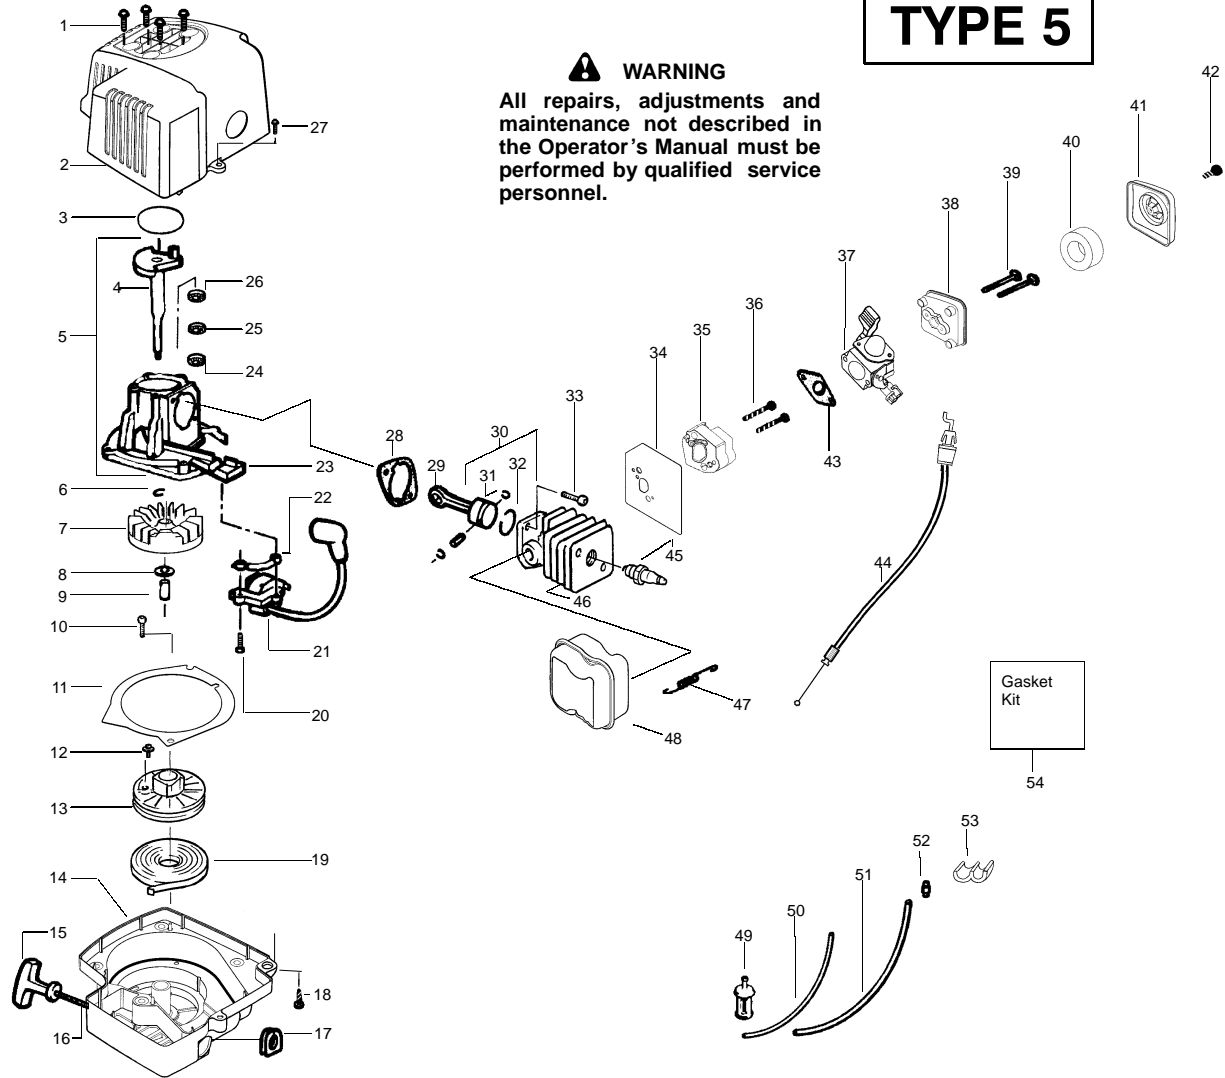

Ref.	Part No.	Description	Ref.	Part No.	Description	Ref.	Part No.	Description
1.	530016386	Screw	24.	530055728	Bearing-Outer	46.	530071359	Kit-Cylinder
2.	530056268	Shroud	25.	530071615	Kit-Crankcase Seal	47.	530042088	Spring-Muffler
3.	530071486	O-Ring-C'case(kit)	26.	530032125	Bearing-Inner	48.	530071574	Kit-Muffler
4.	530028802	Assy-Crankshaft	27.	530015934	Screw	49.	530095992	Assy-Pick-up
5.	530071485	Assy-C/case-C/shaft (Incl. #4,6 & 24-26)	28.	530071486	Gasket-Cylinder(kit)	50.	530069247	Kit-Fuel Line(small)
6.	530015941	Ring-Retainer-C' shaft	29.	530069945	Assy-Connecting Rod	51.	530069216	Kit-Fuel Line(large)
7.	530071487	Assy-Flywheel	30.	530071357	Kit-Piston (Incl. 31 & 32)	52.	530023877	Fitting-Fuel Line
8.	530015828	Washer-Flat	31.	530015162	Retainer-Piston Pin	53.	530016103	Clip-Retainer
9.	530055729	Spacer-Flywheel	32.	530055120	Ring-Piston	54.	530071486	Kit-Gasket (Incl. #3, 28, 34 & 43)
10.	530015496	Screw	33.	530015953	Screw			Not Shown
11.	530055681	Plate-Baffle	34.	530071486	Gasket-Carb. Adapt.(kit)			
12.	530016080	Screw	35.	530055459	Adapter-Carburetor			
13.	530069353	Kit-Starter Pulley (Incl.# 12)	36.	530016014	Screw			
14.	530056271	Assy-Fan Housing	37.	530071601	Kit-Carburetor Ass'y. (Incls. Limiter Caps)			
15.	530027569	Handle-Starter	38.	530055680	Air Box			
16.	530069232	Kit-Rope	39.	530016353	Screw			
17.	530019182	Grommet-Ignition Module	40.	530047932	Air Filter Foam			
18.	530016386	Screw-(f/hsg to shrd)	41.	530055679	Air Filter Cover			
19.	530042085	Spring-Starter	42.	530015957	Screw			
20.	530015954	Screw	43.	530071486	Gasket-Carburetor(kit)			
21.	530039163	Ignition Module	44.	530055547	Assy-Throttle Cable			
22.	530036145	Spacer-Ign. Module	45.	952030249	Spark Plug(RCJ-6Y)			
23.	530012491	Assy-Crankcase						Operator Manual (Scan) (Euro) Decal-Inst.

✓ = NEW PART NUMBER FOR THIS IPL   * = REFER TO THE SERVICE REFERENCE INDICATED FOR MORE INFORMATION. (LOCATED AT END OF IPL)
● = THESE PARTS ARE ILLUSTRATED FOR CLARITY. ORDER COMPLETE ASSEMBLY.