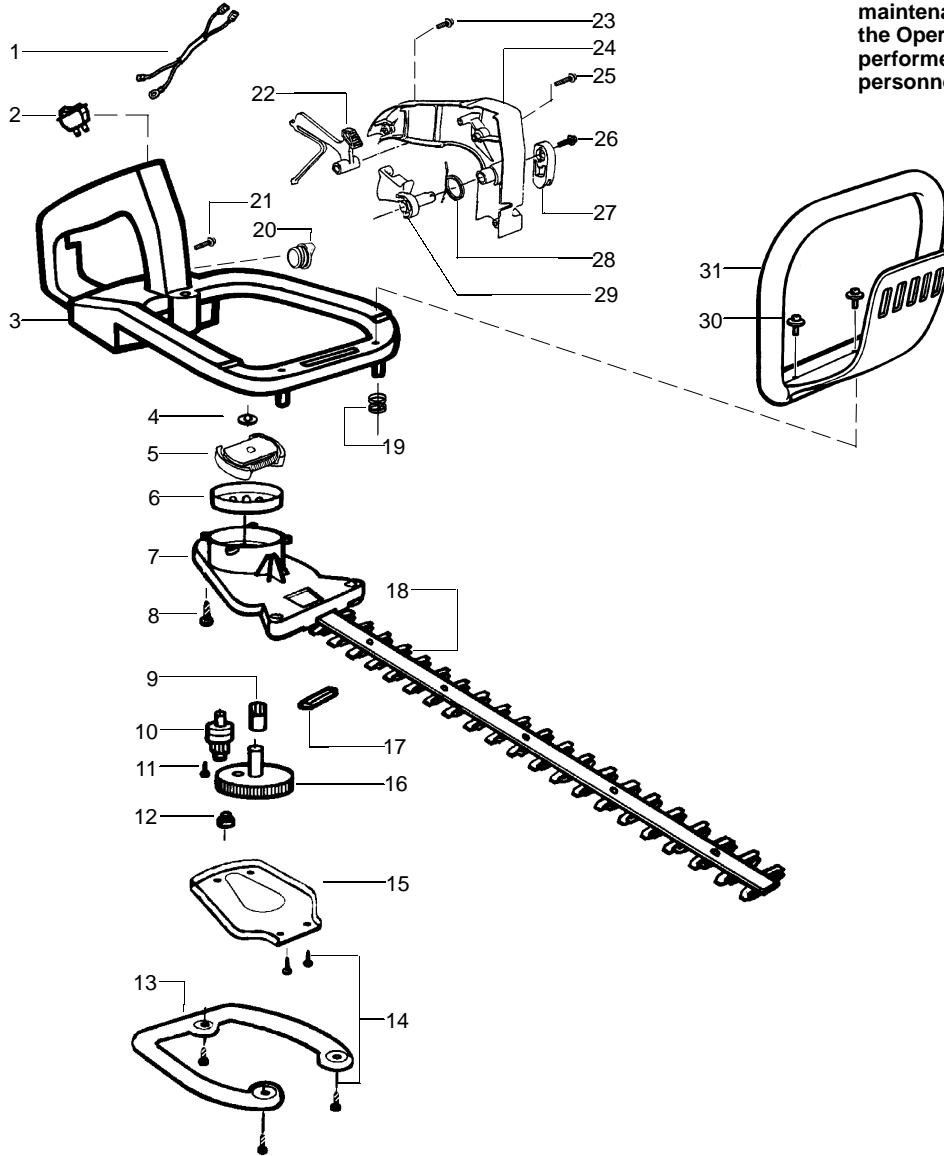

PARTS LIST NO. 530082557		JONSERED PARTS LIST	MODEL(s) HT21	
DATE 6/24/02	REPLACES 530082557-2/13/02		NOTE: Illustration may differ from actual model due to design changes	PAGE NO. 4

TYPE 5

WARNING
All repairs, adjustments and maintenance not described in the Operator's Manual must be performed by qualified service personnel.

Ref.	Part No.	Description	Ref.	Part No.	Description
1.	530054133	Assy-Leadwire/Switch (Incl.#2)	17.	530029948	Seal-Blade (Felt)
2.	530029954	Switch-Ignition	18.	530403228	Assy-Blade 19"
3.	530055763	Assy-Rear Handle & Tank	19.	530029946	Spring
4.	530015828	Washer-Clutch	20.	530036965	Assy-Fuel Cap
5.	530014396	Kit-Clutch Assy.	21.	530015770	Screw
6.	530056069	Assy-Drum	22.	530053900	Lockout-Throttle
7.	530014399	Assy-Gear Box (incl.# 9-11)	23.	530015934	Screw
8.	530015886	Screw	24.	530038305	Cover-Handle
9.	530016013	Bearing-Gear	25.	530015940	Screw
10.	530036228	Assy-Pinion	26.	530015775	Screw
11.	530015805	Screw	27.	530029958	Lever-Trigger
12.	530032121	Bushing-Blade	28.	530036123	Spring-Trigger
13.	530036046	Plate-Isolator	29.	530053884	Trigger
14.	530015934	Screw	30.	530015955	Screw
15.	530029916	Cover-Gear Box Plate	31.	530094992	Handle-Front
16.	530069355	Kit-Drive Gear Ass'y. (Incl. #12)			

✓ = NEW PART NUMBER FOR THIS IPL   * = REFER TO THE SERVICE REFERENCE INDICATED FOR MORE INFORMATION. (LOCATED AT END OF IPL)
● = THESE PARTS ARE ILLUSTRATED FOR CLARITY. ORDER COMPLETE ASSEMBLY.