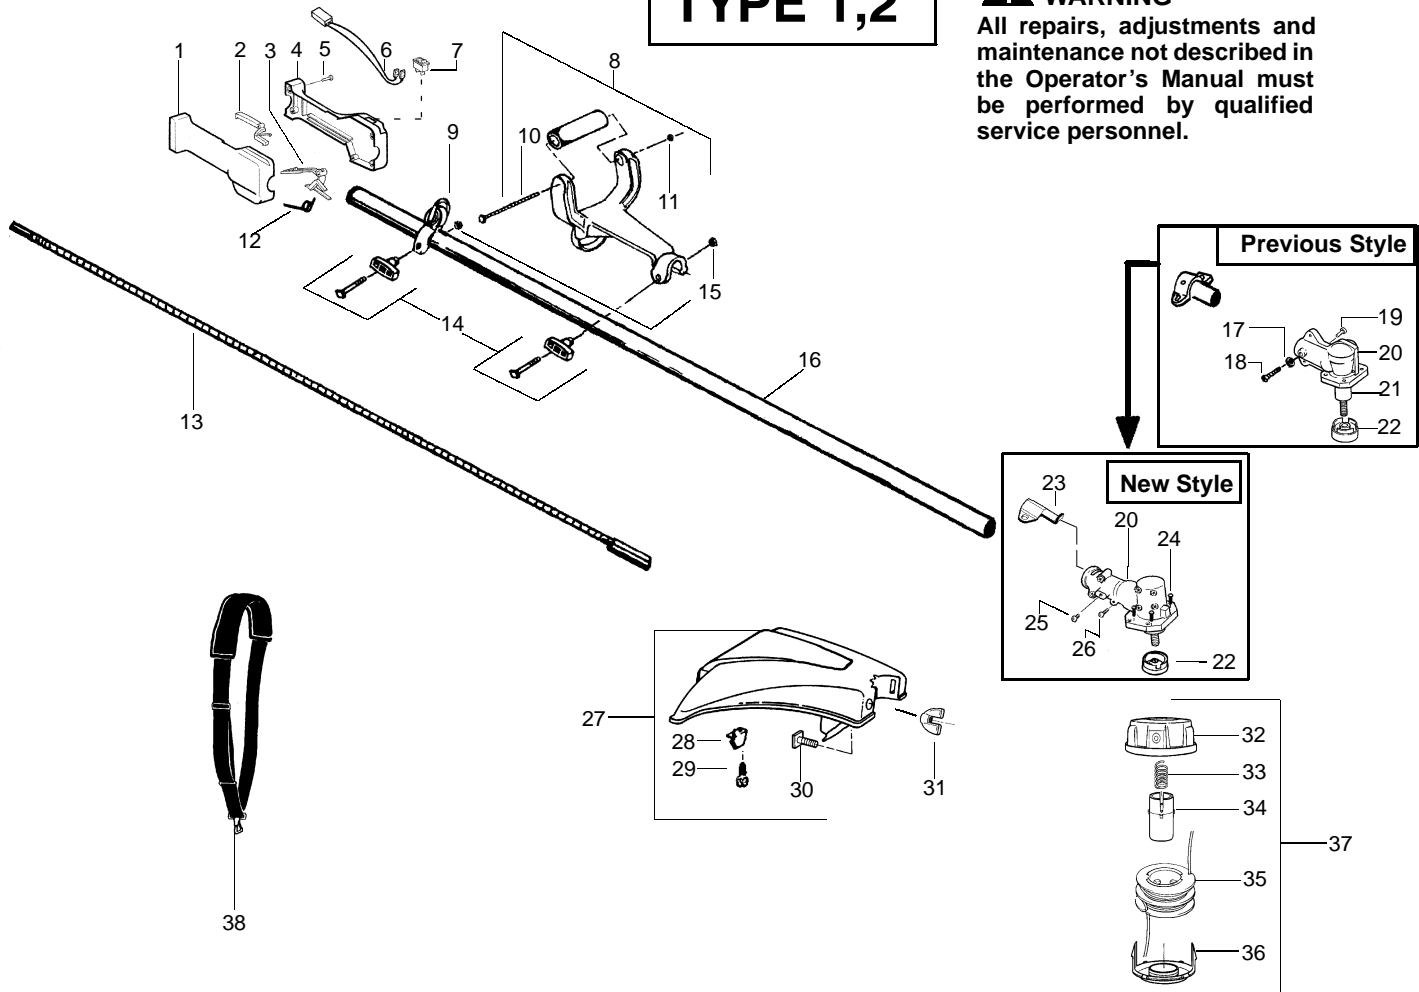

GT26 L

Spare parts
Ersatzteile
Pièces détachées
Reserve onderdelen
Repuestos
Reservdelar

Note !

To identify correct part number, check trimmer type at the end of the serial number decal.

Example of serial number; 02134N401525-2

Ref.	Part No.	Description	Ref.	Part No.	Description
1.	530402025	Hsg.-Throttle (Right)	25.	530016371	Screw
2.	530402028	Lock-Throttle	26.	530016309	Screw
3.	530402027	Lever-Throttle	27.	530069779	Kit-Shield Ass'y. (Incl. 28-31)
4.	530402026	Hsg.-Throttle (Left)	28.	530095387	Line Limiter
5.	530015886	Screw	29.	530015805	Screw
6.	530047307	Assy-Lead Wire	30.	530015820	Bolt
7.	530069572	Kit-Switch	31.	530016152	Wingnut
8.	530010958	Assy-Antivibe Handle	32.	530047294	Assy-Hub
9.	530094686	Assy-Clamp Harness	33.	530094830	Spring-Compression
10.	530015784	Screw	34.	530094827	Button-Release
11.	530015785	Locknut	35.	530095255	Spool w/Line
12.	530042093	Spring - Lever Return	36.	530094828	Cover
13.	*****	Shaft-Flex	37.	530047298	Assy-Cutting Head (Incl. 32-36)
14.	530069252	Kit-"T" Handle	38.	530092085	Shoulder Strap
15.	530015197	Nut			Not Shown
16.	*****	Kit-Drive Shaft Hsg.			
17.	530015328	Washer-lock			
18.	530015650	Screw-Pinch Clamp			
19.	530016140	Screw			
20.	*****	Kit-Gear Box Assy.			
21.	530019235	Seal Sleeve			
22.	*****	Cup-Dust			
23.	530095812	Bracket-Shield			
24.	530016312	Screw			
					Operator's Manual
					European
					Scandinavia
					Shaft Warning Decal
					Hex Wrench (5/32)

✓ = NEW PART NUMBER FOR THIS IPL * = REFER TO THE SERVICE REFERENCE INDICATED FOR MORE INFORMATION. (LOCATED AT END OF IPL)

Carburetor Assembly - #530069902 WT-380

Ref.	Part No.	Description
1.	530069829	Carburetor Repair Kit (KIT= Indicates Contents)
2.	530038478	Limitter Cap-Low (tan)
3.	530038479	Limitter Cap-High (brown)
4.	530069844	Gasket/Diaphragm Kit (● Indicates Contents)