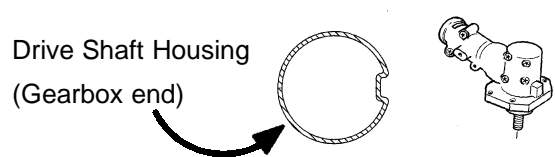

New Style

Part No.	Description
530071375	Assy-Gearbox
530071288	Housing - Driveshaft
530095795	Shaft-Flex
530095814	Cup-Dust

✓ = NEW PART NUMBER FOR THIS IPL   ★ = REFER TO THE SERVICE REFERENCE INDICATED FOR MORE INFORMATION. (LOCATED AT END OF IPL)
● = THESE PARTS ARE ILLUSTRATED FOR CLARITY. ORDER COMPLETE ASSEMBLY.