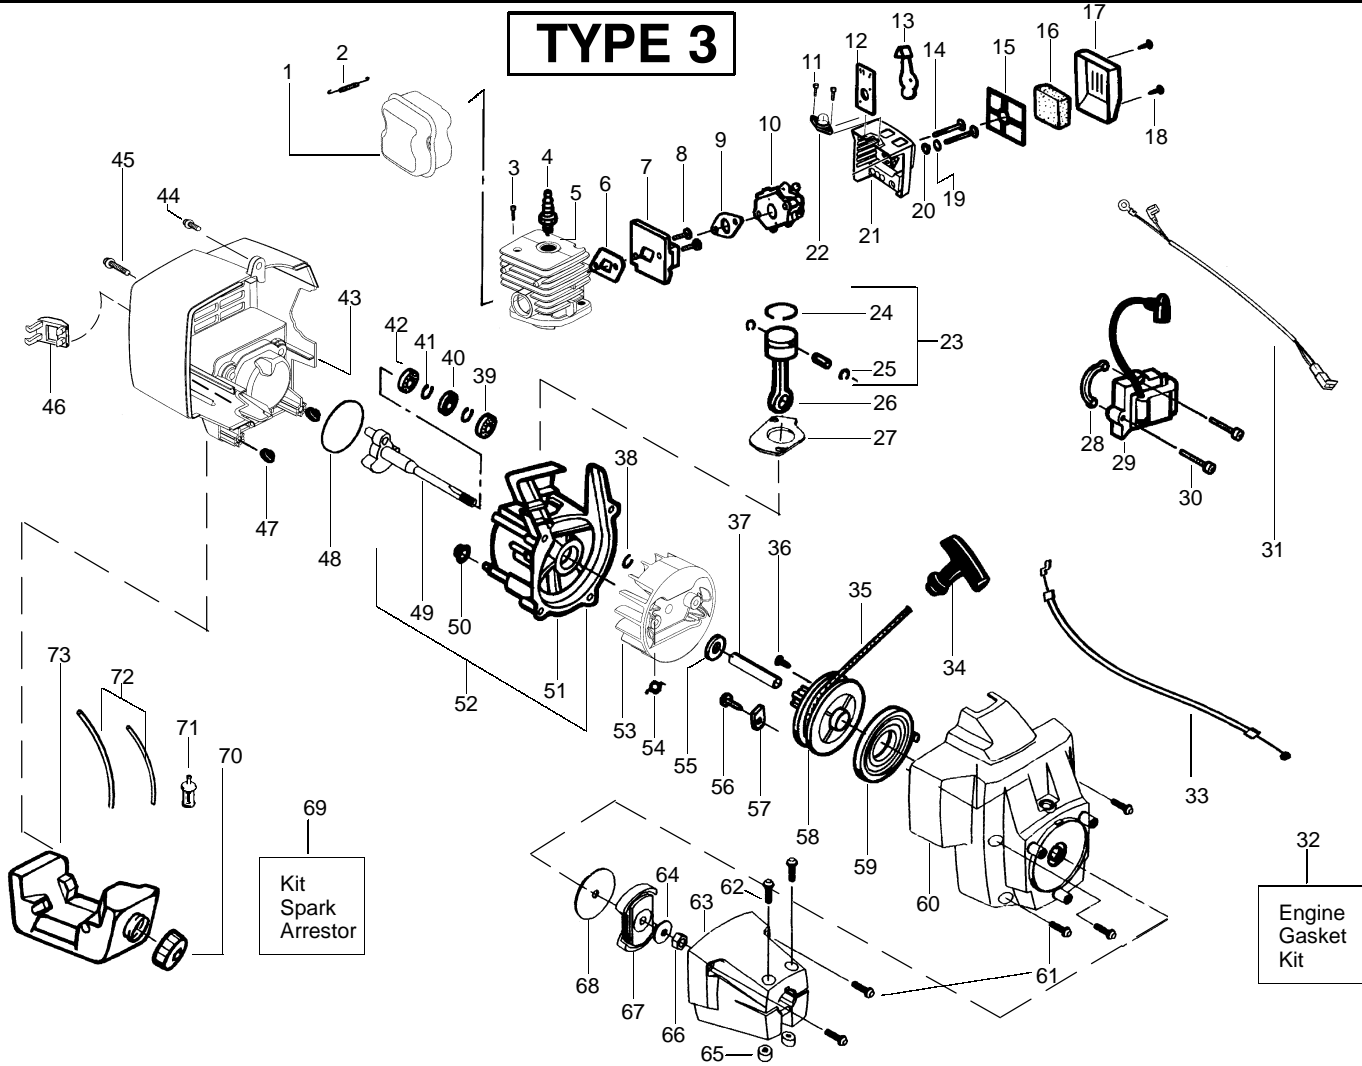

Ref.	Part No.	Description	Ref.	Part No.	Description	Ref.	Part No.	Description
1.	530071396	Kit - Muffler	26.	530069945	Assy-Connecting Rod	52.	530056298	Assy-C'case & C'shaft (Incl. 38,49,51)
2.	530042088	Spring-Muffler	27.	530071363	Gasket-Cylinder (kit)	53.	530069886	Assy-Flywheel
3.	530015953	Screw-Cylinder	28.	530036145	Spacer-Module	54.	530023817	Spring-Starter Dog
4.	952030249	Spark Plug (RCJ 6Y)	29.	530039163	Ignition Module	55.	530015149	Washer
5.	530071545	Kit - Cylinder	30.	530015954	Screw	56.	530015775	Screw
6.	530071363	Gasket-Cyl./Carb.(kit)	31.	530047278	Assy-Switch Wire	57.	530027523	Retainer
7.	530056404	Adapter-Carb.	32.	530071363	Kit-Engine Gasket (Incl. 6,9,27,48)	58.	530069400	Kit-Starter Pull(incl 36)
8.	530016014	Screw	33.	530056241	Assy-Throttle Cable	59.	530042085	Spring-Starter
9.	530071363	Gasket-Carb. (kit)	34.	530027569	Handle-Starter	60.	530047493	Assy.-Fan Hsg
10.	530069902	Kit - Carburetor Ass'y (Incl. Limiter Cap)	35.	530069232	Kit - Rope	61.	530015810	Screw
11.	530016090	Screw-Primer Bulb	36.	530016080	Screw	62.	530015767	Screw
12.	530037326	Choke Plate Mounting	37.	530037414	Spacer-Flywheel	63.	530047073	Assy-Clutch Hsg.
13.	530038102	Shutter-Choke	38.	530015941	Retain. Ring-C'shaft	64.	530015828	Washer-Flat
14.	530016353	Screw	39.	530032124	Bearing-Outer	65.	530015768	Nut
15.	530037413	Plate - Filter Support	40.	530019179	Seal-C'case	66.	530626605	Nut-Clutch
16.	530037331	Foam-Air Filter	41.	530015945	Retainer Ring-C'case	67.	530069491	Assy-Clutch
17.	530037292	Cover-Air Filter	42.	530032125	Bearing-Inner	68.	530015611	Washer-Clutch
18.	530015957	Screw	43.	530056827	Shroud-Rear	69.	530071391	Kit-Spark Arrestor
19.	530015852	Spacer-Choke	44.	530015934	Screw	70.	530014347	Assy-Fuel Cap
20.	530015254	Washer	45.	530015810	Screw	71.	530095646	Assy-Fuel Pickup
21.	530054554	Air Box	46.	530054536	Guard-Muffler	72.	530069599	Kit-Fuel Line
22.	530038874	Assy-Primer Bulb	47.	530036793	Isolator-Shroud	73.	530069862	Assy-Fuel Tank
23.	530071357	Kit - Piston (Incl. 24, 25 & Pin)	48.	530071363	O-Ring-C'case (kit)			
24.	530055120	Ring-Piston	49.	530014864	Assy-Crankshaft			
25.	530015162	Retainer-Piston Pin	50.	5530036792	Isolator-Crankcase			
			51.	530012462	Assy-Crankcase (Incl. 39-42)			

✓ = NEW PART NUMBER FOR THIS IPL   * = REFER TO THE SERVICE REFERENCE INDICATED FOR MORE INFORMATION. (LOCATED AT END OF IPL)