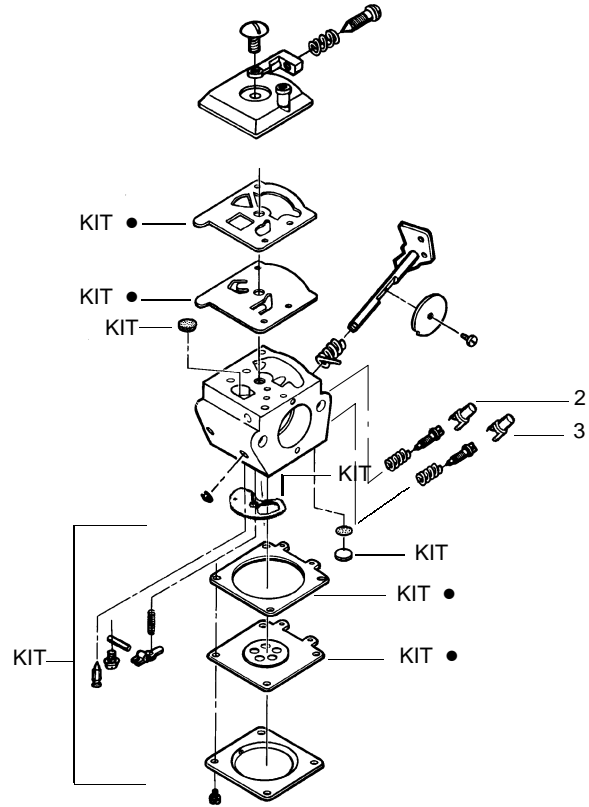

Carburetor Assembly - #530069902 WT-380

Ref.	Part No.	Description
1.	530069829	Carburetor Repair Kit (KIT= Indicates Contents)
2.	530038478	Limitter Cap-Low (tan)
3.	530038479	Limitter Cap-High (brown)
4.	530069844	Gasket/Diaphragm Kit (● Indicates Contents)

★★★★★ Service Reference ★★★★★

This unit was built with two different style gearboxes and driveshaft housings. When ordering these parts, please identify the type you have and order accordingly.