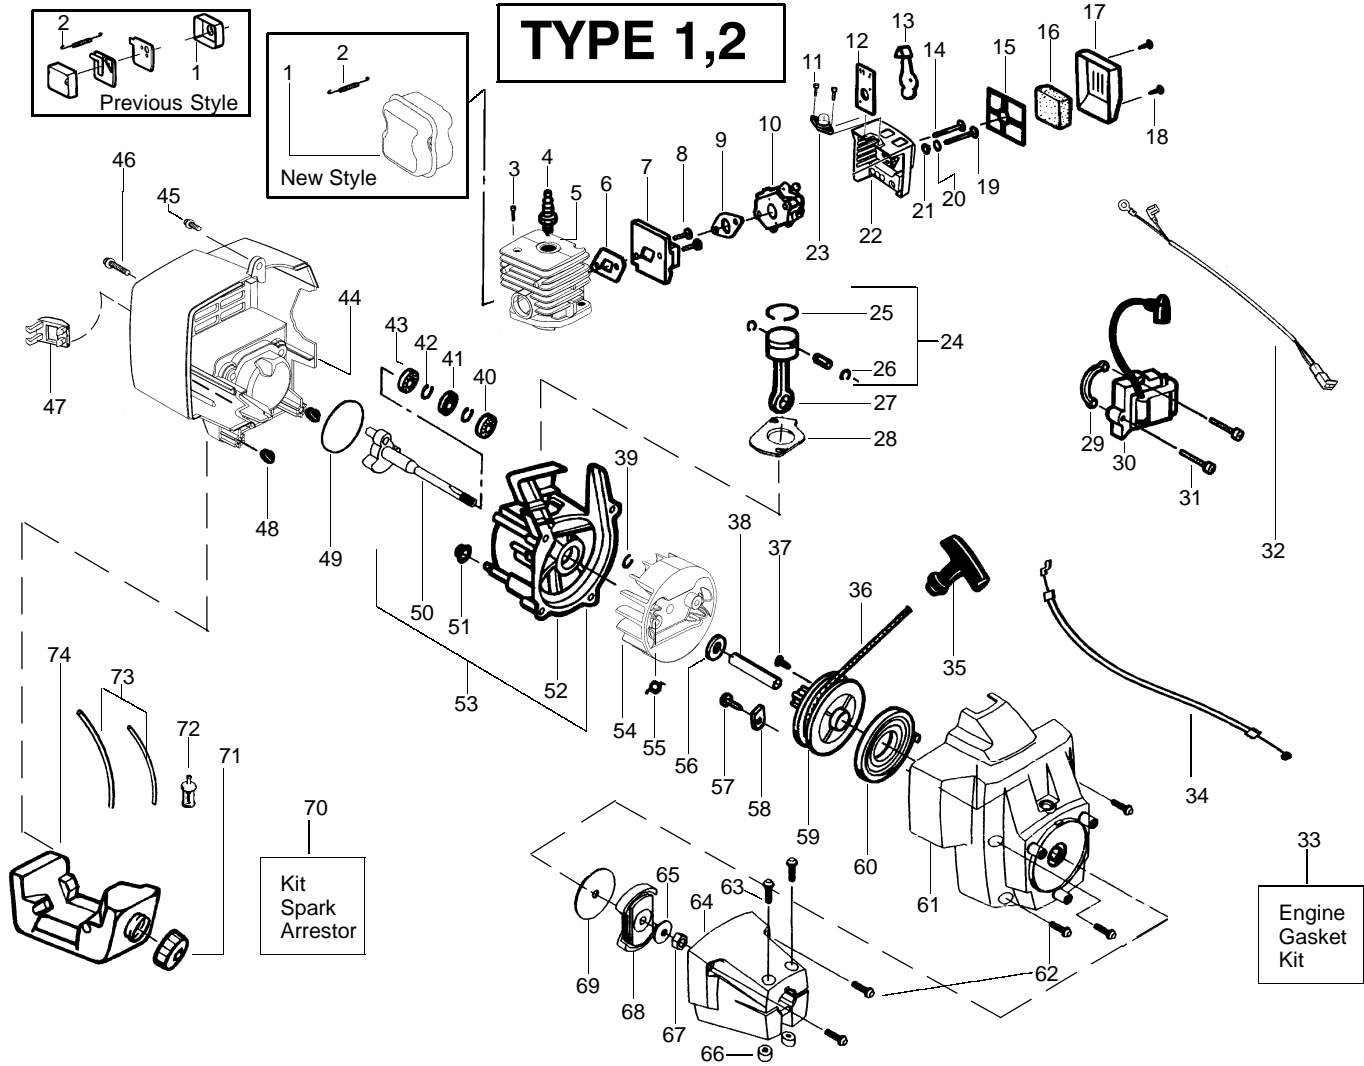

Ref.	Part No.	Description	Ref.	Part No.	Description	Ref.	Part No.	Description
1.	---	Kit - Muffler	24.	530069987	Kit - Piston	51.	5530036792	Isolator-Crankcase
	530069989	- Previous style			(Incl. 25, 26 & Pin)	52.	530012414	Assy-Crankcase
	530071390	- New style						(Incl. 40-43)
2.	---	Spring-Muffler	25.	530055120	Ring-Piston	53.	530014906	Assy-C'case & C'shaft
	530016197	- Previous Style	26.	530015162	Retainer-Piston Pin			(Incl. 39,50,52)
	530042088	- New Style	27.	530069615	Assy-Connecting Rod	54.	530069886	Assy-Flywheel
3.	530015953	Screw-Cylinder	28.	530069622	Gasket-Cylinder (kit)	55.	530023817	Spring-Starter Dog
4.	952030201	Spark Plug (RCJ 8Y)	29.	530036145	Spacer-Module	56.	530015149	Washer
5.	530069757	Kit - Cylinder	30.	530039163	Ignition Module	57.	530015775	Screw
6.	530069622	Gasket-Cyl./Carb.(kit)	31.	530015954	Screw	58.	530027523	Retainer
7.	530071250	Adapter-Carb.	32.	530047278	Assy-Switch Wire	59.	530069400	Kit-Starter Pull(incl 37)
8.	530016014	Screw	33.	530069622	Kit-Engine Gasket	60.	530042085	Spring-Starter
9.	530069622	Gasket-Carb. (kit)			(Incl. 6,9,28,49)	61.	530047493	Assy.-Fan Hsg
10.	530069902	Kit - Carburetor Ass'y	34.	530037415	Assy-Throttle Cable	62.	530015810	Screw
		(Incl. Limiter Cap)	35.	530027569	Handle-Starter	63.	530015767	Screw
11.	530016090	Screw-Primer Bulb	36.	530069232	Kit - Rope	64.	530047073	Assy-Clutch Hsg.
12.	530037326	Choke Plate Mounting	37.	530016080	Screw	65.	530015828	Washer-Flat
13.	530038102	Shutter-Choke	38.	530037414	Spacer-Flywheel	66.	530015768	Nut
14.	530015887	Screw	39.	530015941	Retain. Ring-C'shaft	67.	530626605	Nut-Clutch
15.	530037413	Plate - Filter Support	40.	530032124	Bearing-Outer	68.	530069491	Assy-Clutch
16.	530037331	Foam-Air Filter	41.	530019179	Seal-C'case	69.	530015611	Washer-Clutch
17.	530037292	Cover-Air Filter	42.	530015945	Retainer Ring-C'case	70.	---	Kit-Spark Arrestor
18.	530015957	Screw	43.	530032125	Bearing-Inner		530069380	Previous Style
19.	530015849	Screw	44.	530038191	Shroud-Rear		530071391	New Style
20.	530015852	Spacer-Choke	45.	530015934	Screw	71.	530014347	Assy-Fuel Cap
21.	530015254	Washer	46.	530015810	Screw	72.	530095646	Assy-Fuel Pickup
22.	530037966	Air Box	47.	530054536	Guard-Muffler	73.	530069599	Kit-Fuel Line
23.	530038874	Assy-Primer Bulb	48.	530036793	Isolator-Shroud	74.	530069862	Assy-Fuel Tank
			49.	530069622	O-Ring-C'case (kit)			
			50.	530052344	Assy-Crankshaft			

✓ = NEW PART NUMBER FOR THIS IPL   * = REFER TO THE SERVICE REFERENCE INDICATED FOR MORE INFORMATION. (LOCATED AT END OF IPL)