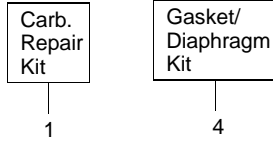

Carburetor Assembly - #530069902 WT-380

Ref.	Part No.	Description
1.	530069829	Carburetor Repair Kit (KIT= Indicates Contents)
2.	530038478	Limitter Cap-Low (tan)
3.	530038479	Limitter Cap-High (brown)
4.	530069844	Gasket/Diaphragm Kit (● Indicates Contents)