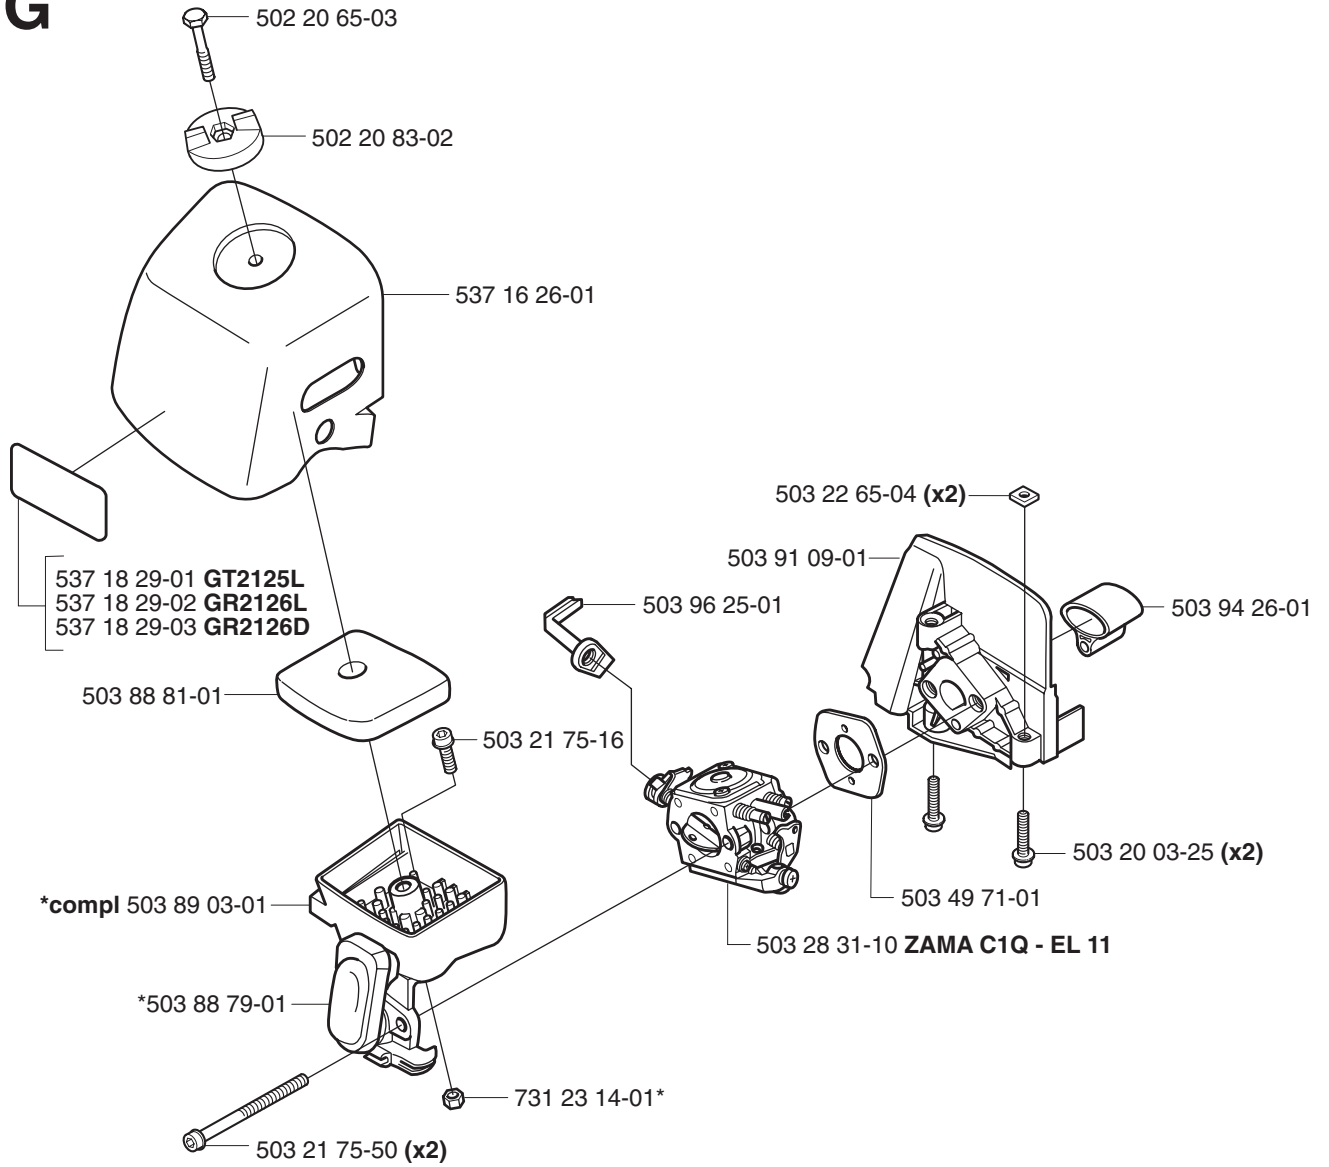

Reservdelar

A GT2125L

503 79 56-01 537 02 76-03

GR2126L

503 79 56-01

537 02 76-01

B GR2126D

*compl 537 16 56-01

537 02 76-01

C GR2126L
GT2125L

D GR2126D
compl 502 19 58-17

E

*compl 503 94 11-01

F

G**H**

*compl 537 18 18-01
**compl 537 87 33-02
Correction: 503 87 33-02