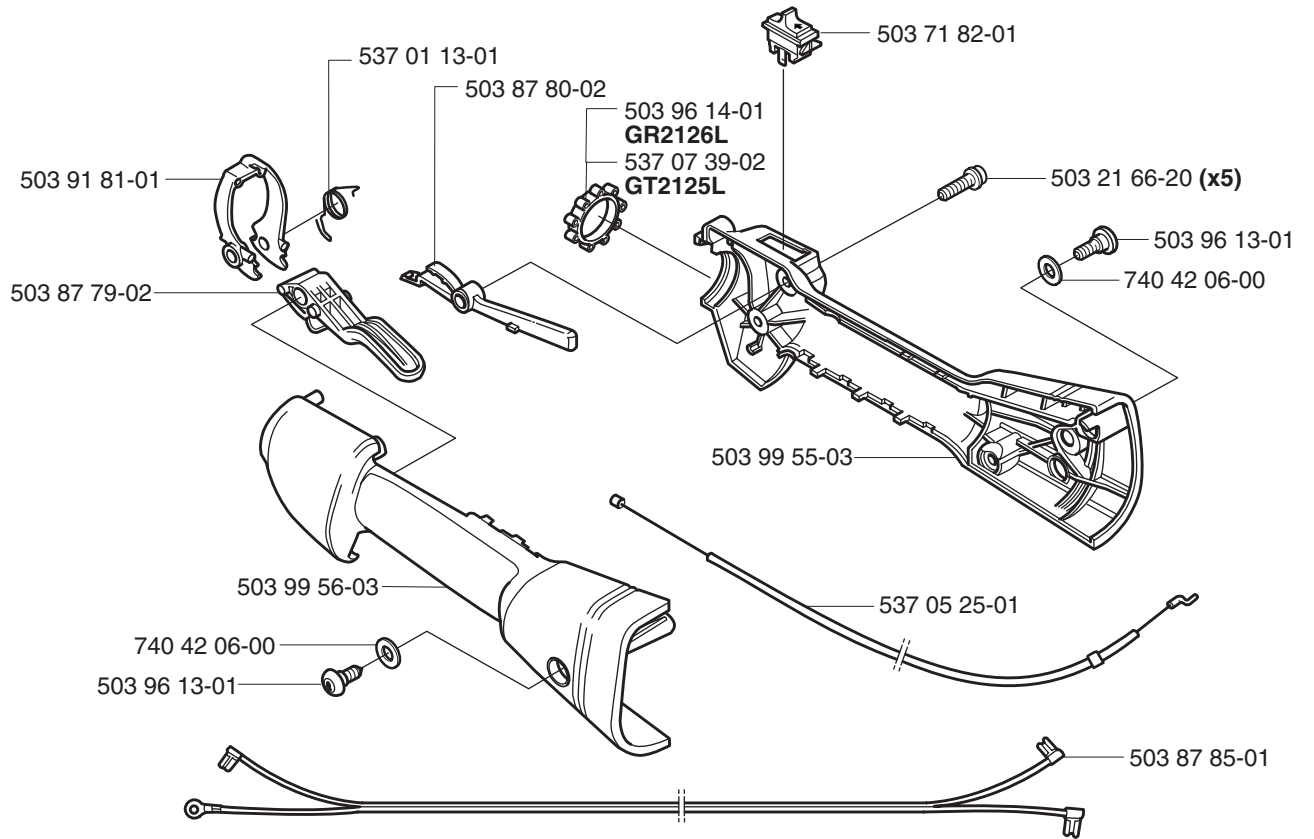

Reservdelar

A GT2125L

503 79 56-01 537 02 76-03

GR2126L

503 79 56-01

537 02 76-01

B GR2126D

*compl 537 16 56-01

537 02 76-01

C GR2126L
GT2125L

D GR2126D
compl 502 19 58-17

E

*compl 503 94 11-01

F

G**H**

*compl 537 18 18-01
**compl 537 87 33-02
Correction: 503 87 33-02