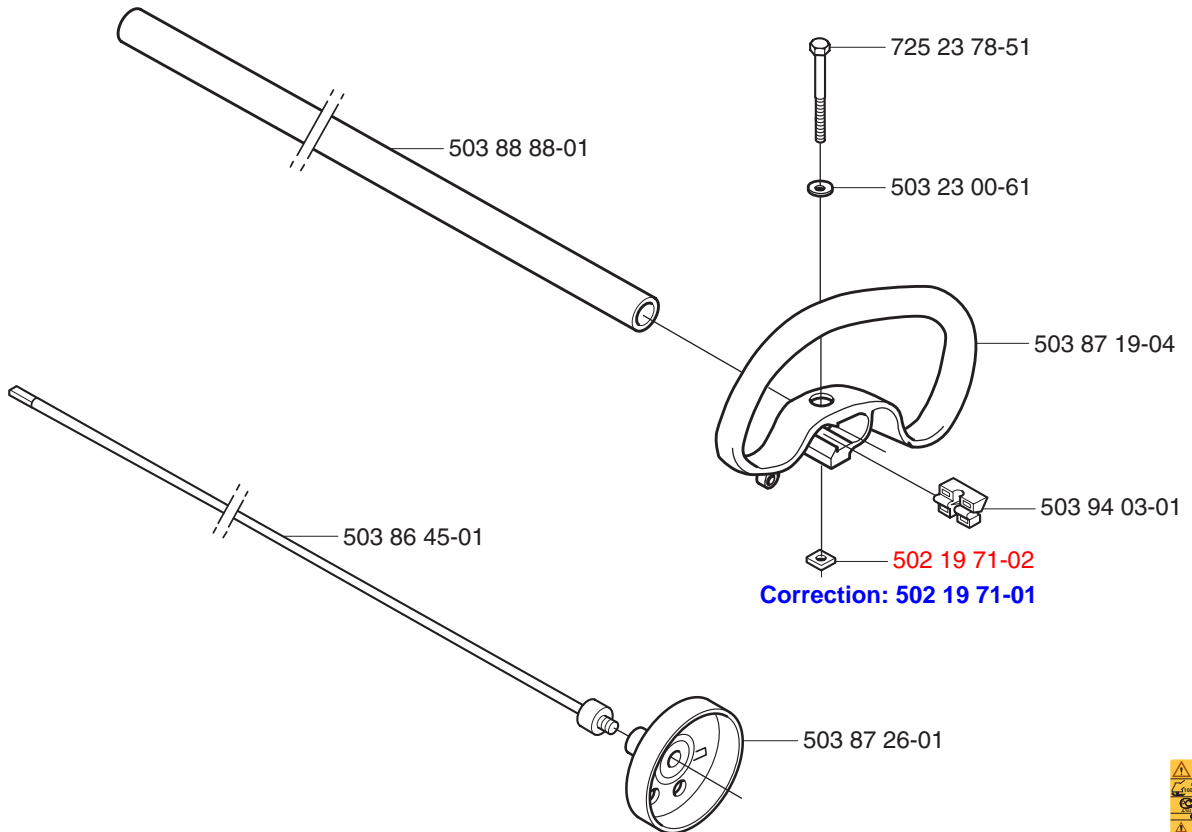

Reservdelar

A GT2125L

503 79 56-01 537 02 76-03

GR2126L

503 79 56-01

537 02 76-01

B GR2126D

*compl 537 16 56-01