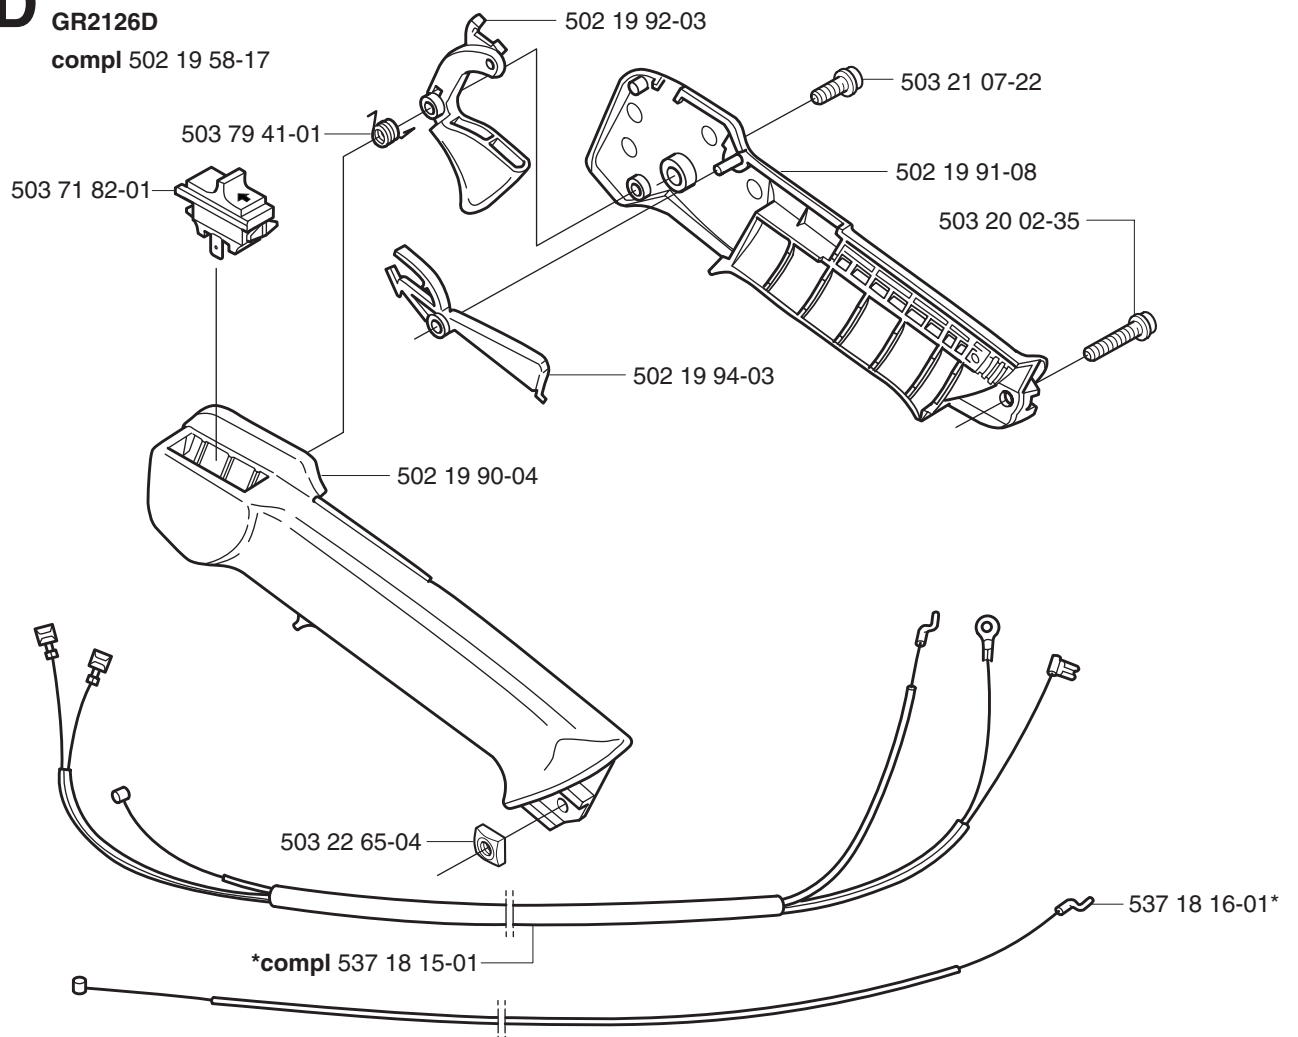

D GR2126D
compl 502 19 58-17