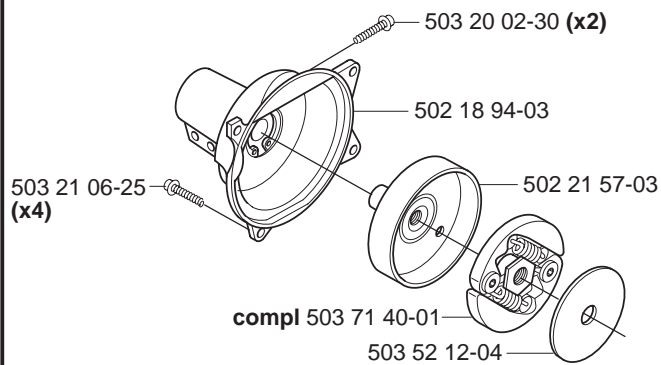

C

D

*compl 503 72 45-02 (25cc) ø34mm
*compl 503 72 45-01 (27cc) ø35mm

E

F

G

H