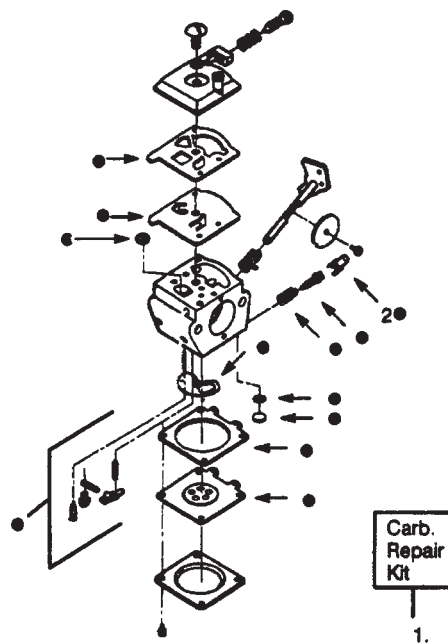

Model BV 32

WARNING
 All repairs, adjustments and maintenance not described in the Operator's Manual must be performed by qualified service personnel.

Model BV 32

**KEY PART
NO. NO.**

DESCRIPTION

- 1 530 09 51-16 Collecxtion Bag W/Strap
- 2 530 09 51-17 Collection Bag Elbow Tube
- 3 530 06 92-70 Vacuum Tube Ass'y.
- 4 530 03 85-08 Tube and Nozzle Ass'y.

Carburetor Assembly

WT-141

**KEY PART
NO. NO.**

DESCRIPTION

- 1 504 13 08-08 *+ Metering Diaphragm
- 2 530 03 51-51 *+ Metering Diaphragm Gasket
- 3 530 03 50-16 * Metering Lever Pin Screw
- 4 530 03 52-68 Mixture Needle
- 5 504 21 00-50 Mixture Needle Spring
- 8 504 13 08-07 Fuel Pump Diaphragm
- 9 504 13 09-06 *+ Fuel Pump Gasket
- 10 530 03 52-03 *+ Idle Speed Screw
- 11 501 66 78-01 Idle Speed Spring
- 12 505 52 01-25 * Metering Lever Pin
- 13 505 52 01-27 * Metering Lever
- 14 530 03 51-88 * Metering lever Spring
- 15 503 11 70-01 * Inlet Needle Valve
- 16 530 03 51-78 Fuel Inlet Screen
- 17 530 03 52-64 * Carb. Kwik Repair Kit (* Indicates Contents)
- 18 530 03 52-19 * Carb. Gasket/Diaphragm Kit (+Indicates Contents)

WT-141A #530-069644

**KEY PART
NO. NO.**

DESCRIPTION

- 1 530 06 96-70 Carburetor Repair Kit (•Indicates Contents)
- 2 530 03 84-03 Limiter Cap