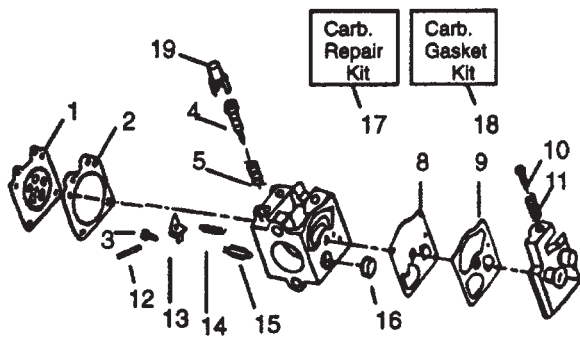

Model BV 32

WARNING
 All repairs, adjustments and maintenance not described in the Operator's Manual must be performed by qualified service personnel.

Model BV 32

**KEY PART
NO. NO.**

DESCRIPTION

- 1 530 09 51-16 Collecxtion Bag W/Strap
- 2 530 09 51-17 Collection Bag Elbow Tube
- 3 530 06 92-70 Vacuum Tube Ass'y.
- 4 530 03 85-08 Tube and Nozzle Ass'y.

Carburetor Assembly

WT-141

**KEY PART
NO. NO.**

DESCRIPTION

- 1 504 13 08-08 *+ Metering Diaphragm
- 2 530 03 51-51 *+ Metering Diaphragm Gasket
- 3 530 03 50-16 * Metering Lever Pin Screw
- 4 530 03 52-68 Mixture Needle
- 5 504 21 00-50 Mixture Needle Spring
- 8 504 13 08-07 Fuel Pump Diaphragm
- 9 504 13 09-06 *+ Fuel Pump Gasket
- 10 530 03 52-03 *+ Idle Speed Screw
- 11 501 66 78-01 Idle Speed Spring
- 12 505 52 01-25 * Metering Lever Pin
- 13 505 52 01-27 * Metering Lever
- 14 530 03 51-88 * Metering lever Spring
- 15 503 11 70-01 * Inlet Needle Valve
- 16 530 03 51-78 Fuel Inlet Screen
- 17 530 03 52-64 * Carb. Kwik Repair Kit (* Indicates Contents)
- 18 530 03 52-19 * Carb. Gasket/Diaphragm Kit (+Indicates Contents)