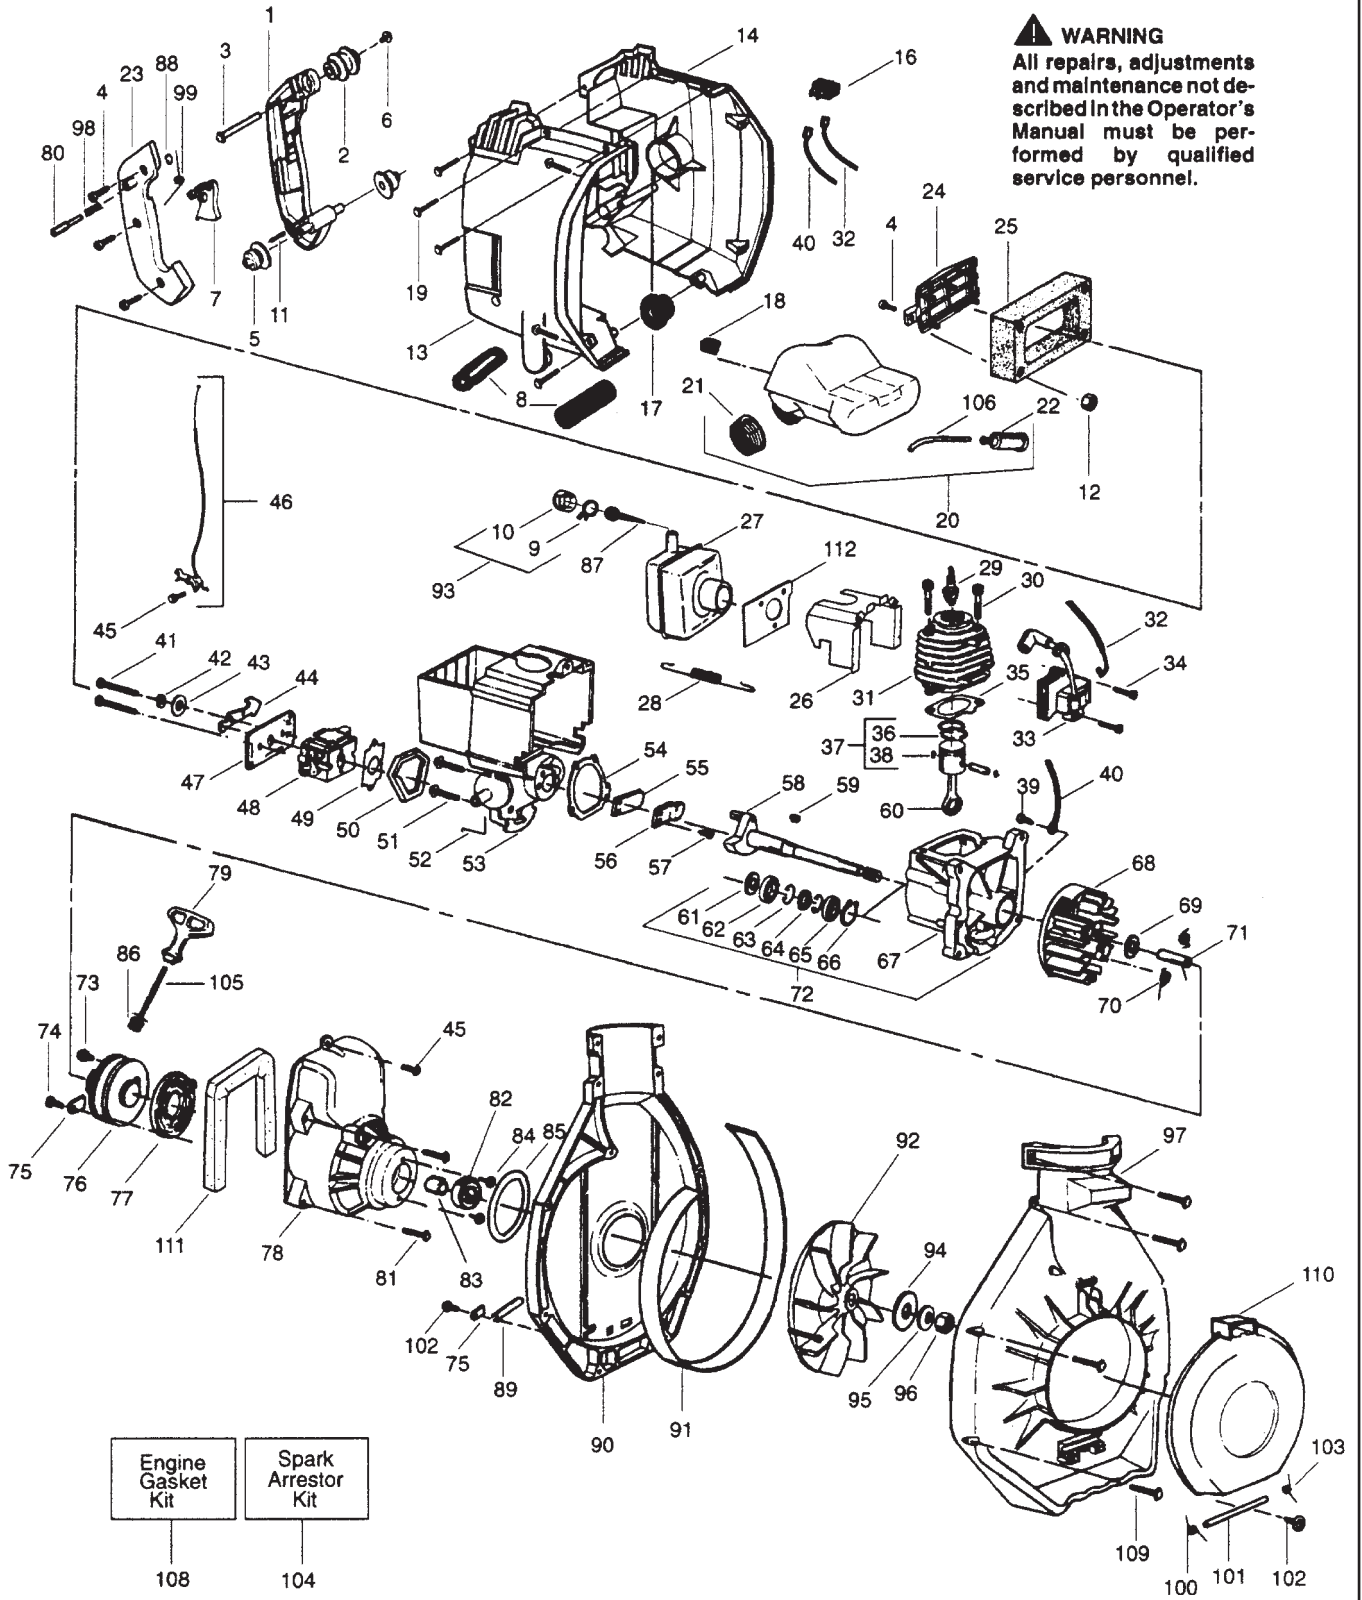

Model BV 32

KEY NO.	PART NO.	DESCRIPTION	KEY NO.	PART NO.	DESCRIPTION
1	530 09 47-12	Handle	59	530 01 51-26	Key
2	530 02 69-94	Front Isolator	60	530 01 09-60	Connecting Rod Ass'y
3	530 02 91-11	Spacer	61	530 01 57-88	Spacer
4	530 01 56-35	Screw	62	530 03 21-03	Inner Bearing
5	530 02 91-30	Rear Isolator	63	530 01 57-87	Retaining Ring
6	530 01 58-13	Screw	64	530 01 91-58	Crankshaft Seal
7	530 02 90-72	Trigger	65	530 03 21-02	Outer Bearing
8	530 03 75-95	Assist Handle Ass'y	66	530 01 57-89	Retaining Ring
9	530 02 92-28	Spark Arrestor Clamp	67	530 01 40-16	Crankcase
10	530 02 99-88	Exhaust Deflector Ass'y	68	530 03 91-89	Flywheel
11	530 01 58-40	Pin	69	530 34 79-87	Washer
12	534 79 05-00	Nut	70	530 02 38-17	Spring
13	530 03 78-64	Shroud-Right	71	530 02 91-76	Spacer
14	530 03 79-34	Shroud-Left	72	530 01 41-56	Crankcase/Crankshaft Ass'y
16	530 06 95-72	Switch	73	530 01 60-80	Screw
17	530 02 91-29	Isolator	74	530 01 54-96	Screw
18	530 02 92-95	Isolator	75	530 02 75-23	Retainer
19	530 01 58-43	Screw	76	530 06 94-86	Starter Pulley (Incl.73)
20	530 01 41-62	Fuel Tank Ass'y (Incl.#21,22 & 106)	77	530 02 93-95	Starter Spring
21	530 01 43-47	Fuel Cap (w/retainer)	78	530 06 97-14	Fan Housing Kit (Incl. 71,73-77, 79, 82-84, 86 & 105)
22	530 01 43-62	Fuel Pick-up Ass'y			Starter Handle
23	530 01 41-60	Handle Cover	79	530 02 75-69	Throttle Lock Button
24	530 03 78-65	Cover	80	530 02 91-17	Screw
25	530 02 91-12	Air Filter	81	530 01 57-69	Bearing
26	530 02 94-04	Air Baffle	82	530 03 21-08	Spacer
27	530 06 92-93	Muffler	83	530 02 91-10	Screw
28	530 02 91-16	Spring	84	530 01 58-86	"O" Ring
29	530 03 00-75	Spark Plug (RCJ-8Y)	85	530 01 91-67	Eyelet
30	530 00 16-24	Screw	86	530 02 91-82	Spark Arrestor Screen
31	530 06 96-28	Cylinder	87	530 02 92-27	"C" Clip
32	530 02 91-45	Lead Wire	88	530 01 57-02	Roll Pin
33	530 03 91-37	Ignition Module	89	530 02 91-19	Blower Housing (Upper)
34	530 01 58-16	Screw	90	530 09 47-10	Band
35	530 01 91-78	Gasket			Impeller (Includes Hub)
36	530 02 58-75	Piston Ring	91	530 02 91-73	Deflector & Clamps Ass'y
37	530 06 92-77	Piston Kit (Incl.#36,38 &Pin)	92	530 01 41-57	Washer
38	530 01 51-62	Retainer	93	530 01 43-39	Washer
39	530 01 53-06	Screw	94	530 01 58-18	Nut
40	530 02 91-44	Ground Wire	95	530 01 54-41	Blower Housing (Lower)
41	530 01 58-49	Screw	96	530 00 17-33	(Incl. 100-103 & door)
42	530 01 52-54	Wave Washer	97	530 04 77-36	Spring
43	530 01 58-52	Spacer			Spring
44	530 02 91-14	Choke Shutter			Spring
45	530 01 57-75	Screw	98	530 02 47-72	Pin
46	530 03 74-92	Cable Assembly	99	530 02 75-97	Screw
47	530 02 91-15	Plate	100	530 01 56-67	Spring
48	530 06 96-44	Carburetor (Wt 141A w/Limiter Cap)	101	530 01 56-47	Spring
49	530 01 91-64	Gasket	102	530 01 58-15	Pin
50	530 01 91-65	Seal	103	530 01 56-72	Screw
51	530 01 57-71	Screw	104	530 06 93-48	Spring
52	530 02 91-13	Ground Wire	105	530 06 92-32	Spark Arrestor Kit
53	530 04 76-96	Reed Block	106	530 06 92-47	Rope Kit
54	530 01 91-66	Gasket	108	530 06 92-94	Line Kit
55	530 02 75-93	Reed Valve			Gasket Kit (Incl.35,49 50 & 54)
56	530 02 75-94	Reed Stop	109	530 01 58-72	Screw
57	530 01 60-64	Screw	111	530 04 91-85	Air Dam Sponge
58	530 01 40-33	Crankshaft	112	530 01 92-32	Muffler Gasket

Model BV 32

WARNING
All repairs, adjustments and maintenance not described in the Operator's Manual must be performed by qualified service personnel.