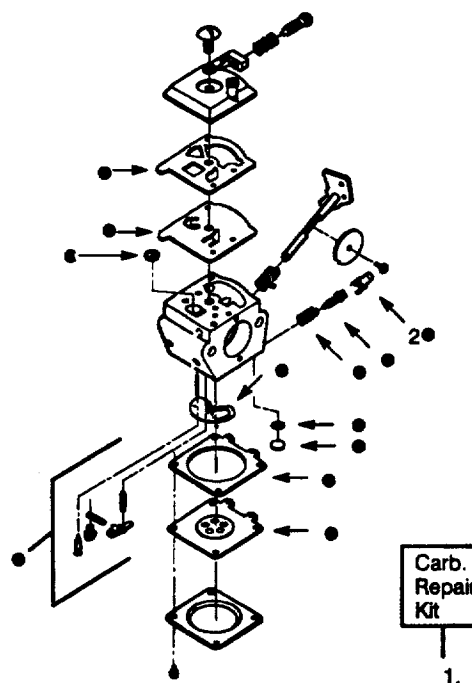

WT-141A #530-069644

KEY NO.	PART NO.	DESCRIPTION
1	530 06 96-70	Carburetor Repair Kit (. indicates Contents)
2	530 03 84-03	Limitter Cap