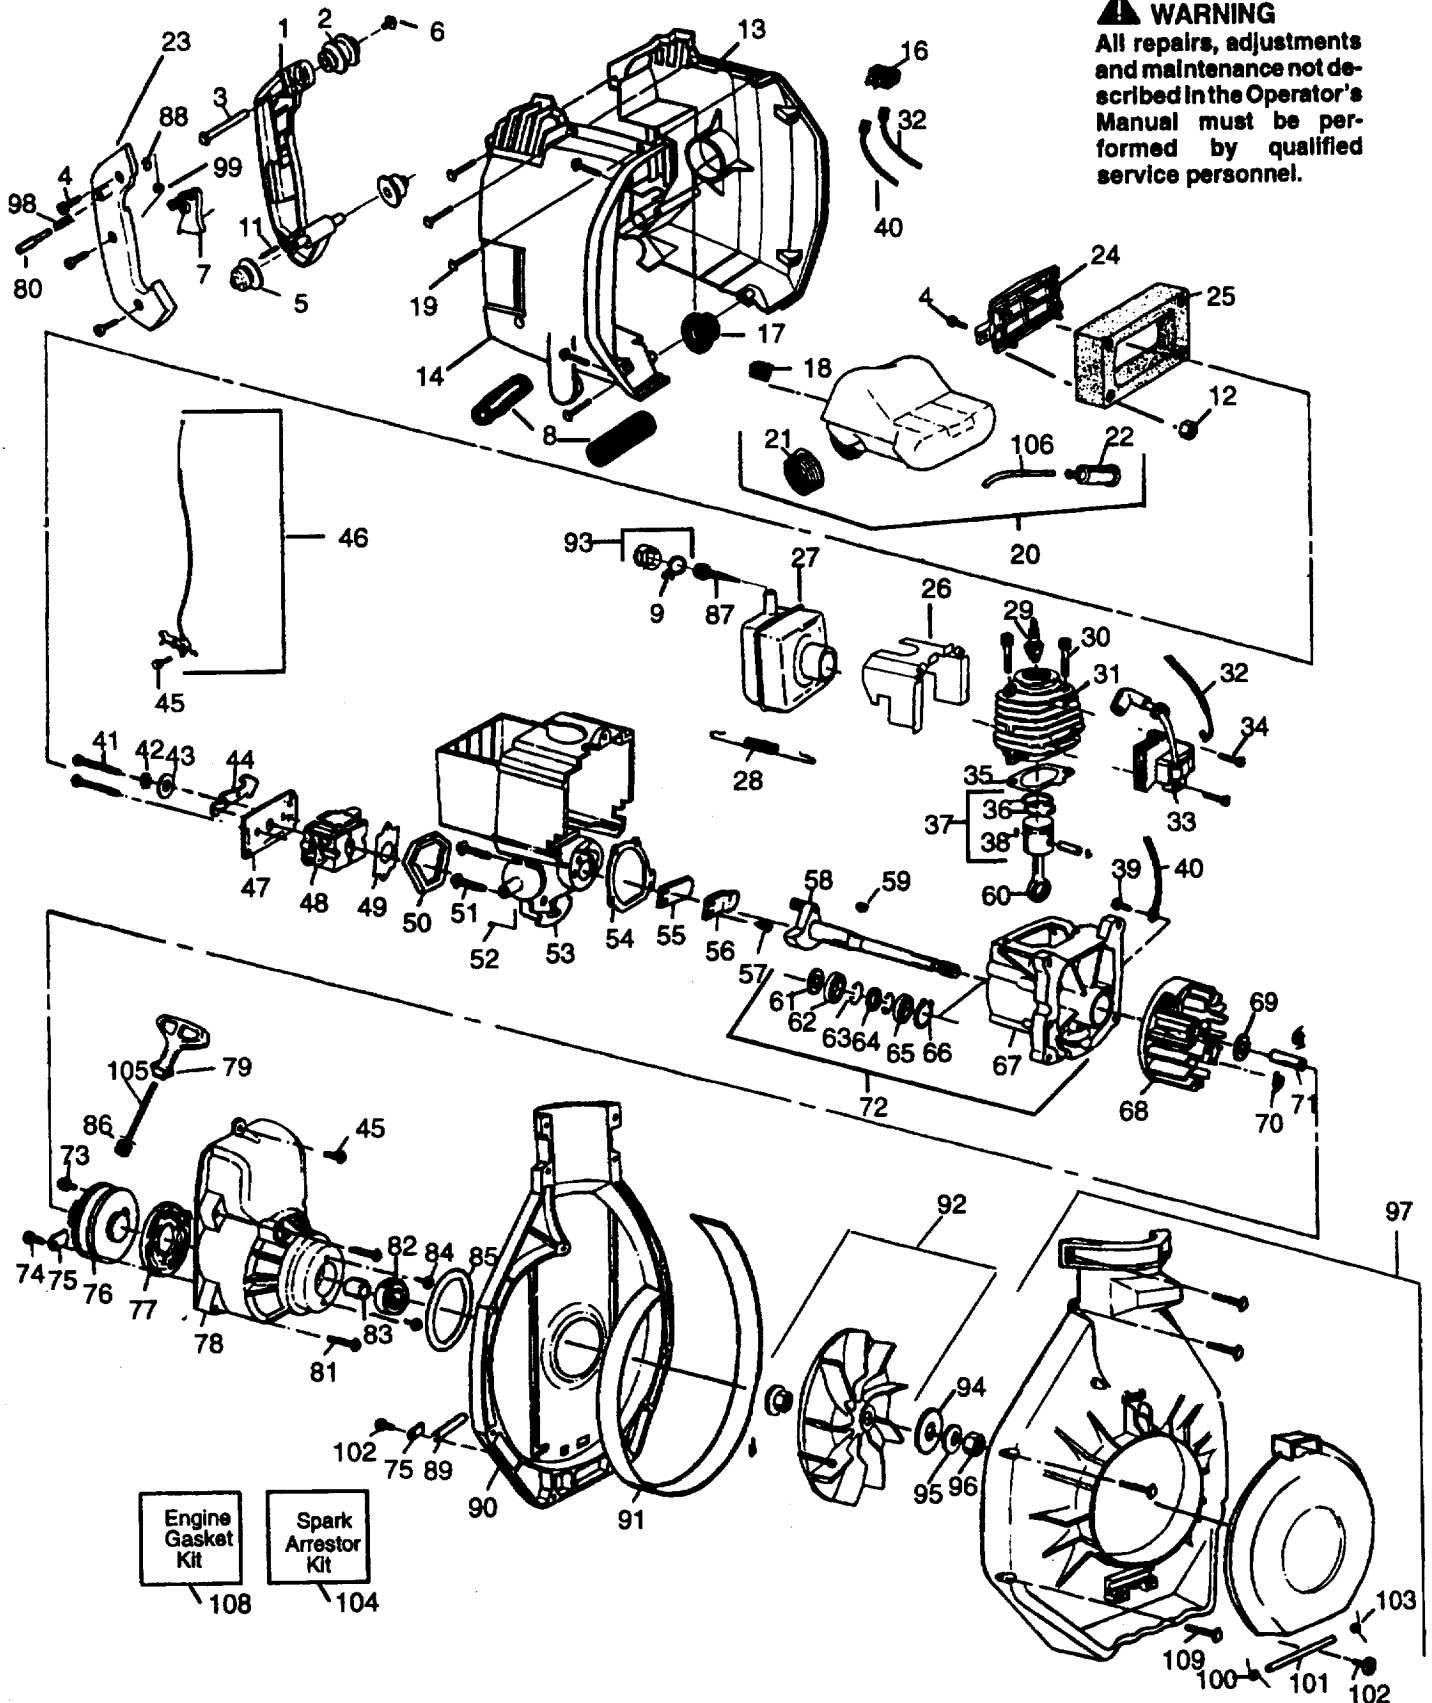

Model BV32

⚠ WARNING
All repairs, adjustments and maintenance not described in the Operator's Manual must be performed by qualified service personnel.

Model BV32

KEY NO.	PART NO.	DESCRIPTION	KEY NO.	PART NO.	DESCRIPTION
1	530 09 47-12	Handle	57	530 01 60-64	Screw
2	530 02 69-94	Front Isolator	58	530 01 40-33	Crankshaft
3	530 02 91-11	Spacer	59	530 01 51-26	Key
4	530 01 56-35	Screw	60	530 01 09-60	Connecting Rod Ass'y.
5	530 02 91-30	Rear Isolator	61	530 01 57-88	Spacer
6	530 01 58-13	Screw	62	530 03 21-03	Inner Bearing
7	530 02 90-72	Trigger	63	530 01 57-87	Retaining Ring
8	530 03 75-95	Assist Handle Ass'y.	64	530 01 91-58	Crankshaft Seal
9	530 02 92-28	Spark Arrestor Clamp	65	530 03 21-02	Outer Bearing
11	530 01 58-40	Pin	66	530 01 57-89	Retaining Ring
12	534 79 05-00	Nut	67	530 01 40-16	Crankcase
13	530 03 78-64	Shroud-Right	68	530 03 91-89	Flywheel
14	530 03 79-34	Shroud-Left	69	530 34 79-87	Washer
16	530 06 95-72	Switch	70	530 02 38-17	Spring
17	530 02 91-29	Isolator	71	530 02 91-76	Spacer
18	530 02 92-95	Isolator .	72	530 01 41-56	Crankcase/Crankshaft Ass'y.
19	530 01 58-43	Screw	73	530 01 60-80	Screw
20	530 01 41-62	Fuel Tank Ass'y. (Incl. #21, 22 & 106)	74	530 01 54-96	Screw
21	530 01 43-47	Fuel Cap ("retainer)	75	530 02 75-23	Retainer
22	530 01 43-62	Fuel Pick-up Ass'y.	76	530 06 94-86	Starter Pulley (Incl. 73)
23	530 01 41-60	Handle Cover	77	530 02 93-95	Starter Spring
24	530 03 78-65	Cover	78	530 06 97-14	Fan Housing Kit (Incl. 71, 73-77, 79, 82-84, 86 & 105)
25	530 02 91-12	Air Filter	79	530 02 75-69	Starter Handle
26	530 02 94-04	Air Baffle	80	530 02 91-17	Throttle Lock Button
27	530 06 92-93	Muffler	81	530 01 57-69	Screw
28	530 02 91-16	Spring	82	530 03 21-08	Bearing
29	530 03 00-75	Spark Plug (RCJ-8Y)	83	530 02 91-10	Spacer
30	530 00 16-24	Screw	84	530 01 58-86	Screw
31	530 06 96-28	Cylinder	85	530 01 91-67	"O" Ring
32	530 02 91-45	Lead Wire	86	530 02 91-82	Eyelet
33	530 03 91-37	Ignition Module	87	530 02 92-27	Spark Arrestor Screen
34	530 01 58-16	Screw	88	530 01 57-02	"C" Clip
35	530 01 91-78	Gasket	89	530 02 91-19	Roll Pin
36	530 02 58-75	Piston Ring	90	530 09 47-10	Blower Housing (Upper)
37	530 06 92-77	Piston Kit (Incl. #36, 38 & Pin)	91	530 02 91-73	Band
38	530 01 51-62	Retainer	92	530 01 41-57	Impeller (Includes Hub)
39	530 01 53-06	Screw	93	530 01 43-39	Deflector & Clamp Ass'y.
40	530 02 91-44	Ground Wire	94	530 01 58-18	Washer
41	530 01 58-49	Screw	95	530 01 54-41	Washer
42	530 01 52-54	Wave Washer	96	530 00 17-33	Nut
43	530 01 58-52	Spacer	97	530 04 77-36	Blower Housing (Lower) (Incl. 100-103 & door)
44	530 02 91-14	Choke Shutter	98	530 02 47-72	Spring
45	530 01 57-75	Screw	99	530 02 75-97	Spring
46	530 03 74-92	Cable Assembly	100	530 01 56-67	Spring
47	530 02 91-15	Plate	101	530 01 56-47	Pin
48	530 06 96-44	Carburetor (Wt 141A w/Limiter Cap)	102	530 01 58-15	Screw
49	530 01 91-64	Gasket	103	530 01 56-72	Spring
50	530 01 91-65	Seal	104	530 06 93-48	Spark Arrestor Kit
51	530 01 57-71	Screw .	105	530 06 92-32	Rope Kit
52	530 02 91-13	Ground Wire	106	530 06 92-47	Line Kit
53	530 04 76-96	Reed Block	108	530 06 92-94	Gasket Kit (Incl. 35, 49, 50 & 54)
54	530 01 91-66	Gasket	109	530 01 58-72	Screw
55	530 02 75-93	Reed Valve			
56	530 02 75-94	Reed Stop