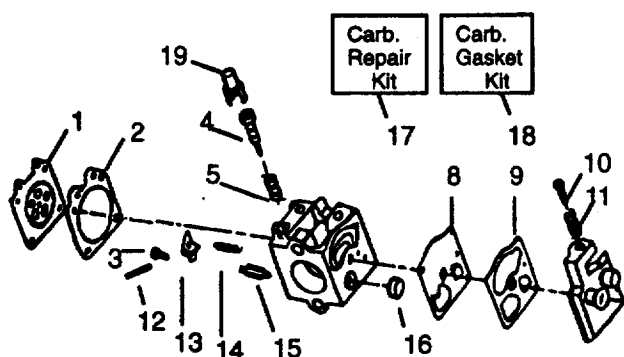

Model BV32

KEY NO.	PART NO.	DESCRIPTION
1	530 09 51-16	Collection Bag W/Strap
2	530 09 51-17	Collection Bag Elbow Tube
3	530 06 92-70	Vacuum Tube Ass'y.
4	530 03 85-08	Tube and Nozzle Ass'y.

Carburetor Assembly

WT-141

KEY NO.	PART NO.	DESCRIPTION
1	504 13 08-08	*+ Metering Diaphragm
2	530 03 51-51	*+ Metering Diaphragm Gasket
3	530 03 50-16	* Metering Lever Pin Screw
4	530 03 52-68	Mixture Needle
5	504 21 00-50	Mixture Needle Spring
8	504 13 08-07	Fuel Pump Diaphragm
9	504 13 09-06	*+ Fuel Pump Gasket
10	530 03 52-03	*+ Idle Speed Screw
11	501 66 78-01	Idle Speed Spring
12	505 52 01-25	* Metering Lever Pin
13	505 52 01-27	* Metering Lever
14	530 03 51-88	* Metering lever Spring
15	503 11 70-01	* Inlet Needle Valve
16	530 03 51-78	Fuel Inlet Screen
17	530 03 52-64	* Carb. Kwik Repair Kit (* Indicates Contents)
18	530 03 52-19	* Carb. GaskeVDiaphragm Kit (+ indicates Contents)