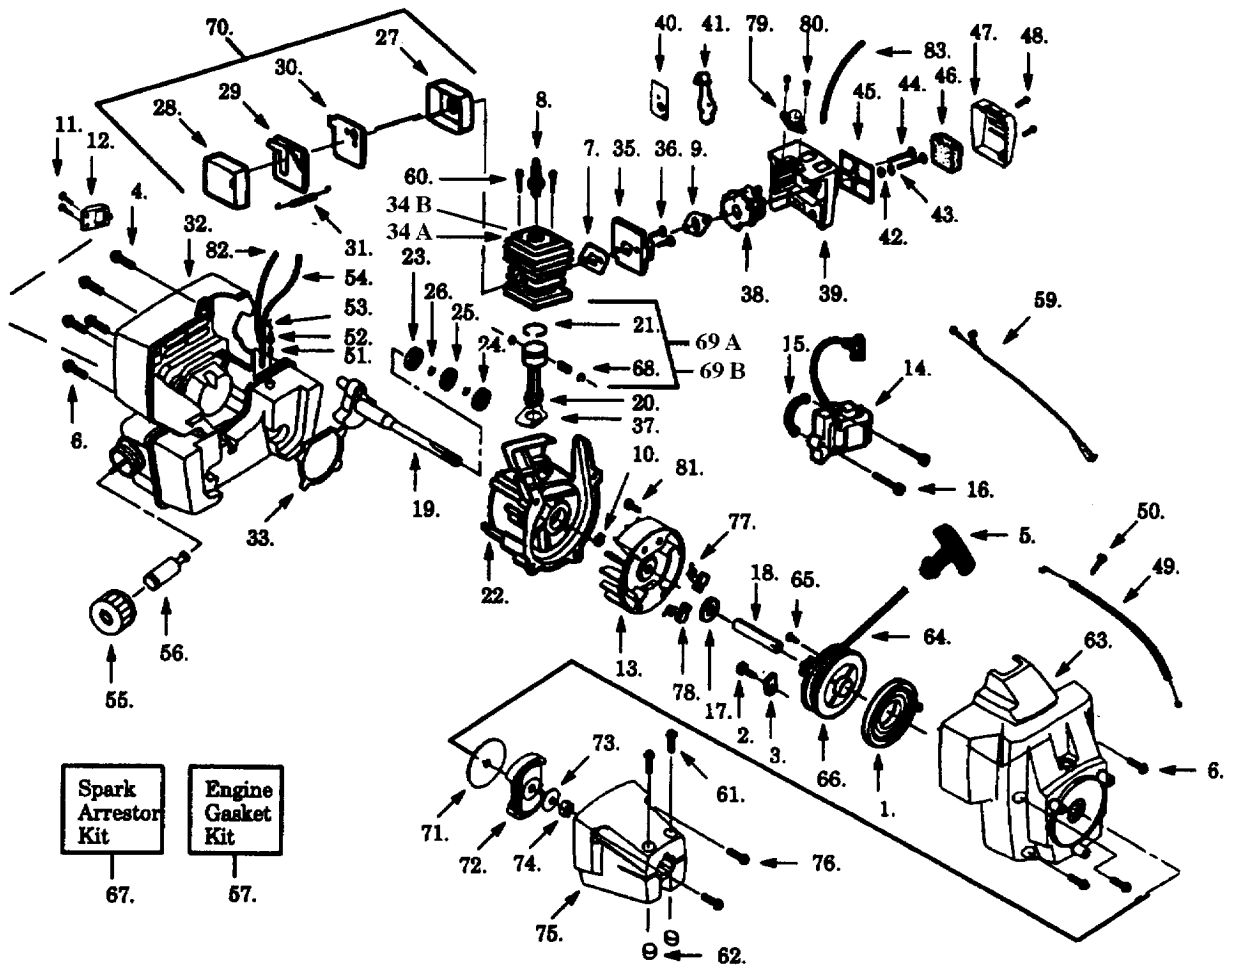

MODEL GT22L GT24L

Ref.	Part No.	Description	Ref.	Part No.	Description	Ref.	Part No.	Description
1.	530 02 93-95	Starter Spring	30.	530 03 65-79	Muffler Baffle-First	57.	530 06 96-25	Engine Gasket Kit
2.	530 01 57-75	Screw	31.	530 02 99-30	Muffler Spring	59.	530 04 72-78	Lead Wire Ass'y.
3.	530 02 75-23	Retainer	32.	530 04 70-90	Shroud & Tank Assty.	60.	530 01 59-53	Screw
4.	530 01 59-34	Screw	33.	530 01 91-81	Gasket-C'case	61.	530 01 60-72	Screw
5.	530 02 75-69	Starter Handle	34. A	530 06 96-19	Cylinder GT22L	62.	530 01 57-68	Locknut
6.	530 01 58-10	Screw	34. B	530 06 96-18	Cylinder GT24L	63.	530 04 74-93	Fan Housing
7.	530 01 92-33	Gasket-Cyl./Carb	35.	530 03 84-76	Carb. Adaptor	64.	530 06 92-32	Rope Kit
8.	530 03 00-75	Spark Plug	36.	530 01 60-14	Screw	65.	530 01 6080	Screw
9.	530 01 91-94	Gasket-Carb.	37.	530 01 92-23	Gasket-Cyl nder	66.	530 06 94-00	Starter Pulley
10.	530 01 59-45	Retain. Ring C'case	38.	530 06 96-83	Carburetor WT-380 (Incl. Limiter Caps)	67.	530 06 93-80	Spark Arrestor Kit
11.	530 01 56-75	Screw-Muffler Guard	39.	530 03 79-66	Air Box	68.	530 01 51-62	Piston Pin Retainer
12.	530 03 70-45	Muffler Guard	40.	530 03 73-26	Choke Plate	69. A	530 06 96-21	Piston Kit GT22L (Incl. 21,68 & Pin)
13.	530 03 91-49	Flywheel Ass'y.	41.	530 03 81-02	Choke Shutter	69. B	530 06 96-20	Piston Kit GT24L
14.	530 03 91-63	Ignition Module	42.	530 01 52-54	Wave Washer	70.	530 06 96-61	Muffler Kit
15.	530 03 61-45	Spacer	43.	530 01 58-52	Choke Spacer	71.	530 01 56-11	Washer
16.	530 01 59-54	Screw	44.	530 01 58-49	Screw	72.	530 06 94-91	Clutch Ass'y. Kit
17.	530 01 51-49	Washer	45.	530 03 74-13	Filter Plate	73.	530 01 58-28	Washer
18.	530 03 74-14	Spacer	46.	530 03 73-31	Air Filter Foam	74.	530 62 66-05	Nut
19.	530 01 48-64	Crankshaft Ass'y.	47.	530 03 72-92	Air Filter Cover	75.	530 04 70-13	Clutch Hsg. Ass'y.
20.	530 06 96-15	Connecting Rod Ass'y.	48.	530 01 59-66	Screw	76.	530 01 58-86	Screw
21.	530 03 64-04	Piston Ring	49.	530 03 74-15	Throttle Cable Ass'y.	77.	530 02 99-39	Starter Dog
22.	530 01 48-61	Crankcase Ass'y.	50.	531 01 58-43	Screw	78.	530 04 75-70	Starter Dog Spring
23.	530 03 21-25	Inner Bearing	51.	530 02 61-19	Check Valve	79.	530 03 88-74	Primer Bulb Ass'y.
24.	530 03 21-24	Outer Bearing	52.	530 02 97-17	Element	80.	530 01 60-90	Screw-Primer Assty.
25.	530 01 91-79	C'case Seal	53.	530 02 96-96	Retainer	81.	530 01 58-82	Screw-Flywheel
26.	530 01 59-41	Retain. Ring-C'shaft	54.	530 06 92-47	Fuel Line-Tnk./Carb.	82.	530 06 95-71	Fuel Line-Prim./Tnk.
27.	530 03 65-78	Muffler Body	55.	530 01 43-47	Fuel Cap Ass'y.	83.	530 06 92-16	Fuel Line Carb./Primer
28.	530 03 65-77	Muffler Cover	56.	530 01 43-62	Fuel Pickup Ass'y.			
29.	530 03 86-02	Muffler Baffle-Exit