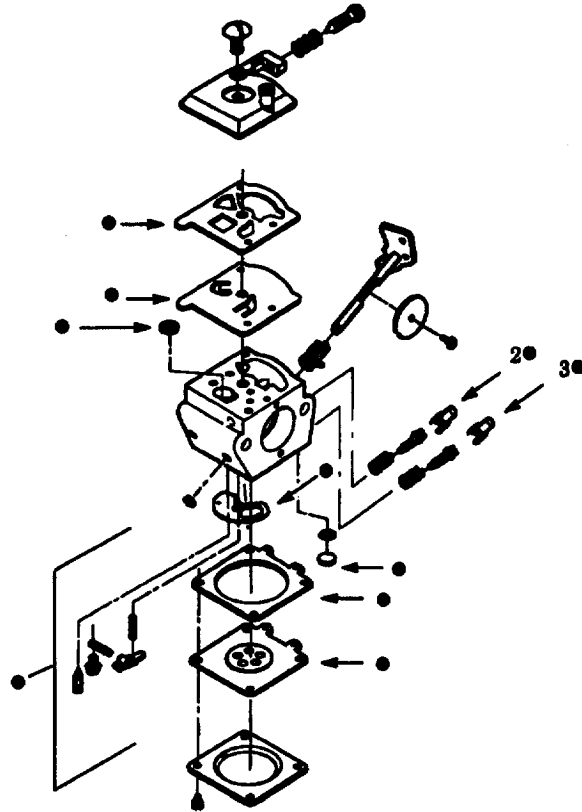

MODEL GT22L GT24L

B06

Carburetor Assembly – WT-380 #530-069683

Carb.
Repair
Kit

1.

Ref.	Part No.	Description
1.	530 06 96-70	Carburetor Repair Kit (■ Indicates Contents)
2.	530 03 83-17	Limiter Cap-Low
3.	530 03 83-18	Limiter Cap-High