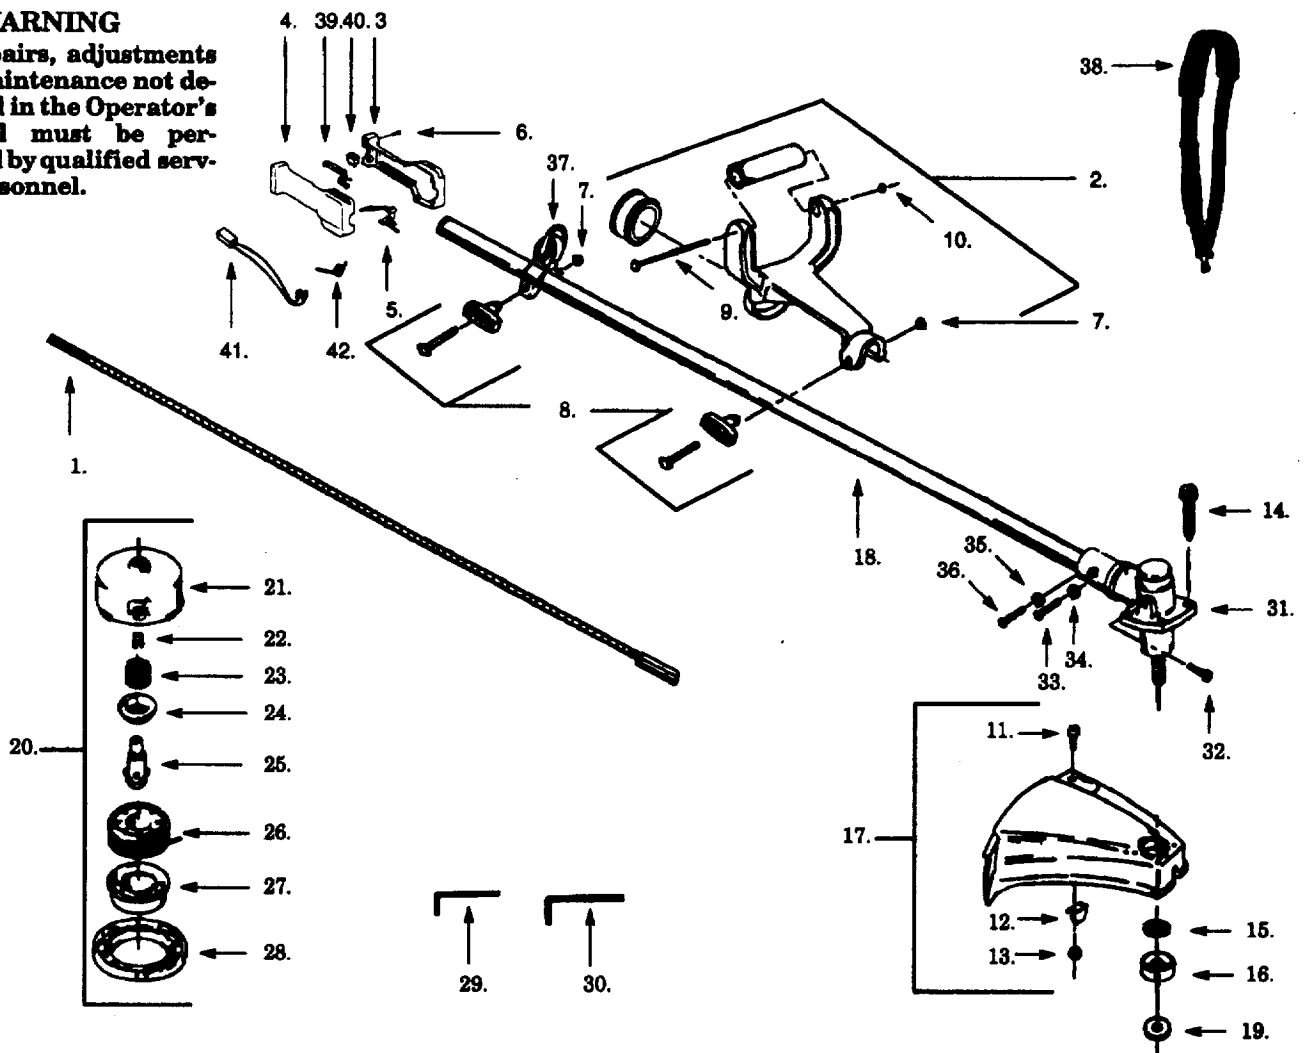

MODEL GT24L

⚠ WARNING

All repairs, adjustments and maintenance not described in the Operator's Manual must be performed by qualified service personnel.

Ref.	Part No.	Description	Ref.	Part No.	Description
1.	530 09 45-66	Drive Shaft	21.	530 09 38-96	Hub Ass'y.
2.	530 01 09-58	Antivibe Handle Ass'y.	22.	530 09 38-98	Line Saver
3.	530 40 20-26	Throttle Hsg. (Left)	23.	530 34 00-07	Spring
4.	530 40 20-25	Throttle Hsg. (Right)	24.	530 09 20-68	Spring Cap
5.	530 40 20-27	Throttle Lever	25.	530 09 38-97	Drive Gear
6.	530 01 58-86	Screw	26.	952 71 55-48	Spool w/Line
7.	530 01 51-97	Nut	27.	530 40 11-83	Release Button
8.	530 06 92-52	"T" Handle	28.	530 09 21-33	Cover
9.	530 01 57-84	Screw	29.	530 03 11-59	Hex Wrench (5/32)
10.	530 01 57-85	Locknut	30.	530 03 10-98	Hex Wrench (3/16)
11.	530 01 53-37	Screw	31.	530 09 45-68	Gear Box Ass'y.
12.	530 09 45-70	Line Limiter	32.	530 09 46-16	Screw
13.	534 23 59-01	Locknut	33.	530 09 46-12	Screw
14.	530 01 61-07	Screw	34.	530 01 53-28	Lockwasher
15.	530 09 46-40	Seal	35.	530 00 16-42	Lockwasher
16.	530 09 4639	Dust Cup	36.	530 00 17-11	Screw
17.	530 06 92-56	Shield Kit Ass'y.	37.	530 09 46-86	Clamp Harness Ass'y.
18.	530 09 51-65	Drive Shaft Hsg.	38.	530 09 20-85	Shoulder Strap
19.	530 09 45-71	Grass Washer	39.	530 40 20-28	Throttle Lock
20.	952 71 55-46	Cutting Head Ass'y. (Incl. 21-28)	40.	530 06 95-72	Switch
			41.	530 04 73-07	Lead Wire Ass'y.
			42.	530 02 75-97	Spring