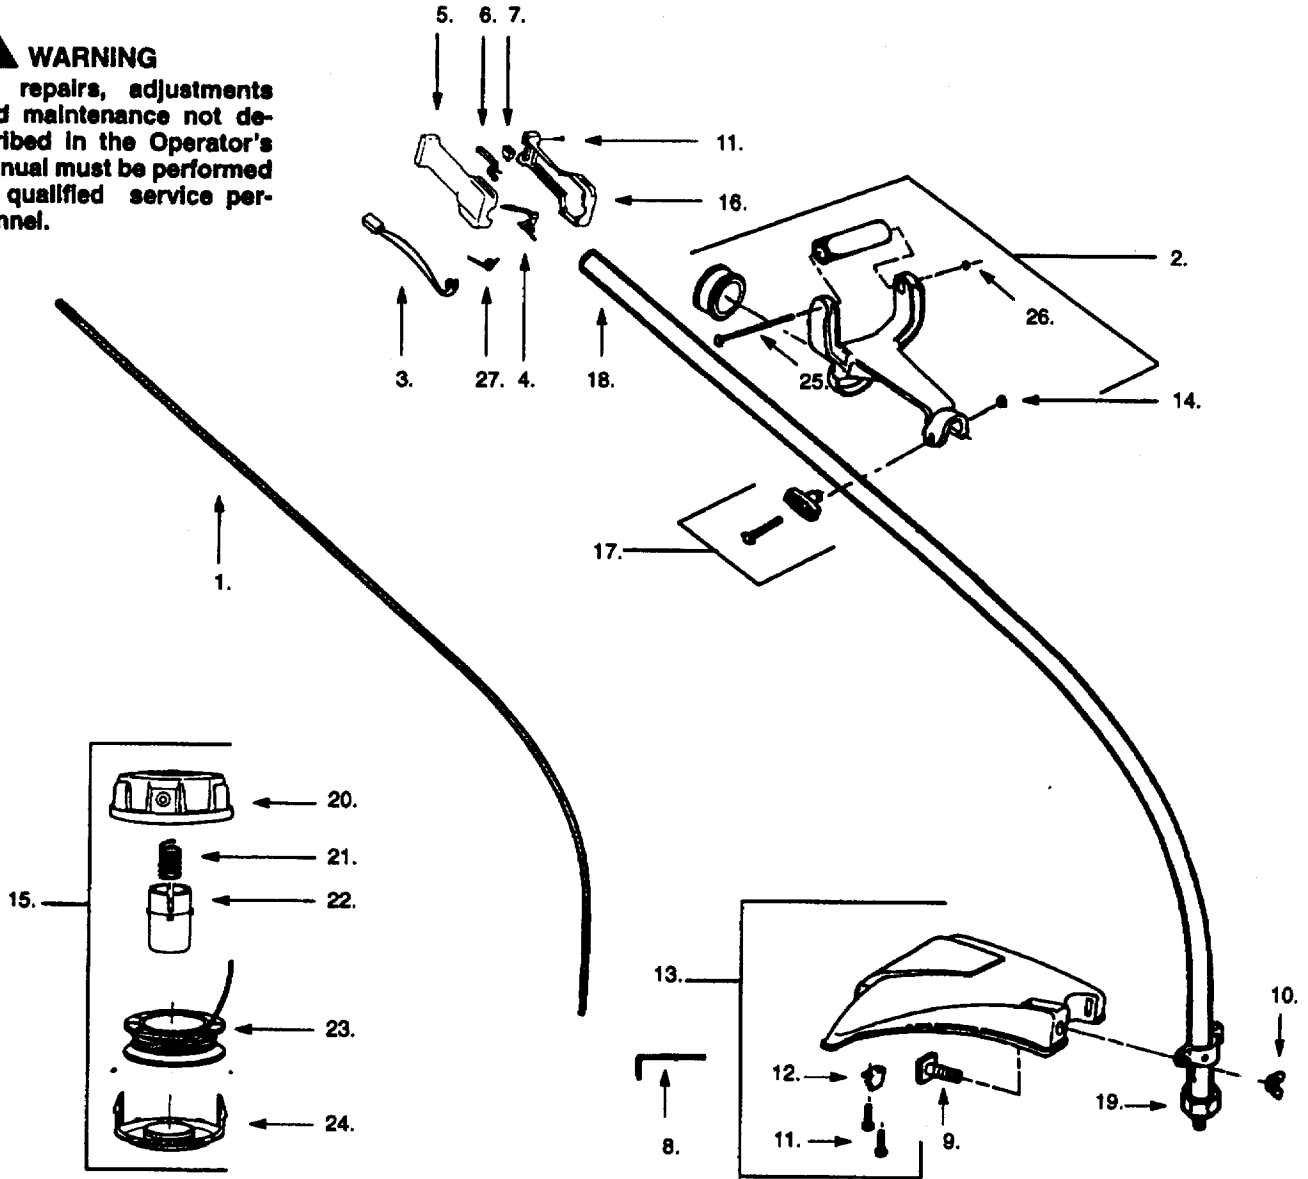

MODEL GT22L

B05

⚠ WARNING
All repairs, adjustments and maintenance not described in the Operator's Manual must be performed by qualified service personnel.

Ref.	Part No.	Description	Ref.	Part No.	Description
1.	530 09 45-51	Drive Shaft	14.	530 01 51-97	Nut-Handle
2.	530 01 09-58	Handle	15.	952 71 55-40	Cutting Head Ass'y. (Incl. 20-24)
3.	530 04 73-07	Lead Wire Assty.	16.	530 40 20-26	Throttle Housing (Left)
4.	530 40 20-27	Throttle Lever	17.	530 06 92-52	T-Handle Kit
5.	530 40 20-25	Throttle Housing (Right)	18.	530 09 53-00	Drive Shaft Hsg.
6.	530 40 20-28	Throttle Lock	19.	530 09 45-43	Dust Cup
7.	530 06 95-72	Switch	20.	530 09 48-78	Hub Ass'y.
8.	530 03 11-59	Hex Wrench	21.	530 09 48-30	Spring
9.	530 01 58-20	Bolt-Shield	22.	530 09 48-27	Release Button
10.	530 40 19-92	Nut-Shield	23.	952 71 55-44	Spool w/Line
11.	530 01 58-86	Screw-Line Limiter/ Throttle Hsg.	24.	530 09 48-28	Cover
12.	530 09 52-49	Line Limiter	25.	530 01 57-84	Screw-Handle
13.	530 06 96-66	Shield Kit Ass'y. (Incl. 11 & 12)	26.	530 01 57-85	Nut-Handle
			27.	530 02 75-97	Spring