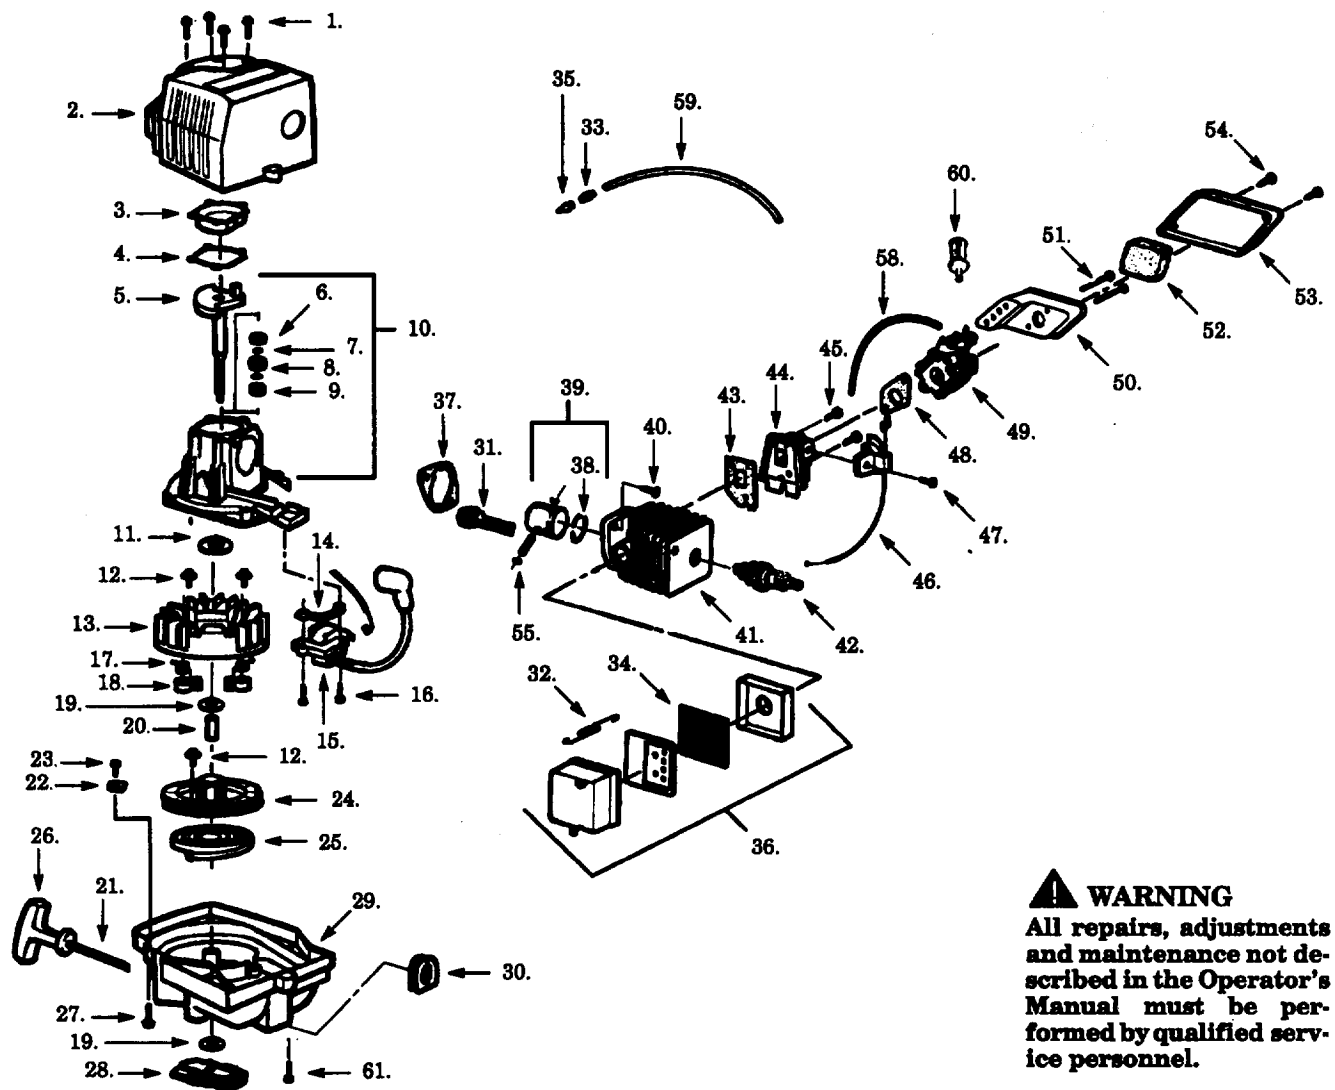

# HT21

**Spare parts**

**Ersatzteile**

**Pièces détachées**

**Reserve onderdelen**

**Repuestos**

**Reservdelar**

**Carburetor Assembly Part Number  
#530-035306 - WT-221**

KEY NO.	PART NO.	DESCRIPTION	KEY NO.	PART NO.	DESCRIPTION
1	530 02 99-54	Ignition Switch	22	530 01 60-13	Drive Gear Bearings
2	530 03 64-43	Lead Wire Ass'y.	23	530 06 93-55	Drive Gear Ass'y.
3	530 01 57-75	Screw	24	530 03 60-46	Isolator Plate
4	530 02 99-58	Trigger Lever	25	530 01 48-71	Fuel Cap Ass'y.
5	530 01 59-40	Screw	26	530 01 59-55	Screw
6	530 01 57-70	Screw	27	530 01 58-05	Screw
7	530 02 99-60	Handle Cover	28	530 01 43-99	Gear Box Ass'y. (Incl. 21, 22 & 27)
8	530 02 99-56	Throttle Trigger	29	504 13 08-08	Metering Diaphragm
9	530 03 61-22	Throttle Lockout	30	530 03 53-20	Metering Diaphragm Gasket
10	530 03 61-23	Trigger Spring	31	504 13 09-06	Pump Gasket
11	530 01 59-34	Screw	32	504 13 08-07	Pump Diaphragm
12	530 03 77-01	Rear Handle & Tank Ass'y	33	505 52 01-25	Metering Pin
13	530 09 49-92	Front Handle	34	505 52 01-27	Metering Lever
14	530 02 99-46	Isolator Spring	35	530 03 51-78	Fuel Inlet Screen
15	530 04 81-13	Clutch Drum	36	503 56 34-01	Inlet Needle Valve
16	530 01 59-34	Screw	37	530 03 51-39	Metering Lever Spring
17	530 02 99-16	Gear Box Plate	38	505 31 67-17	Metering Lever Pin Screw
18	530 03 21-21	Bushing Blade	39	530 03 53-12	Carburetor Repair Kit (Incl. 33-38. & 40)
19	530 03 63-71	Blade Ass'y. (19")	42	530 03 53-06	Carburetor Ass'y.
20	530 02 99-48	Blade Seal			
21	530 03 62-28	Pinion Ass'y.			