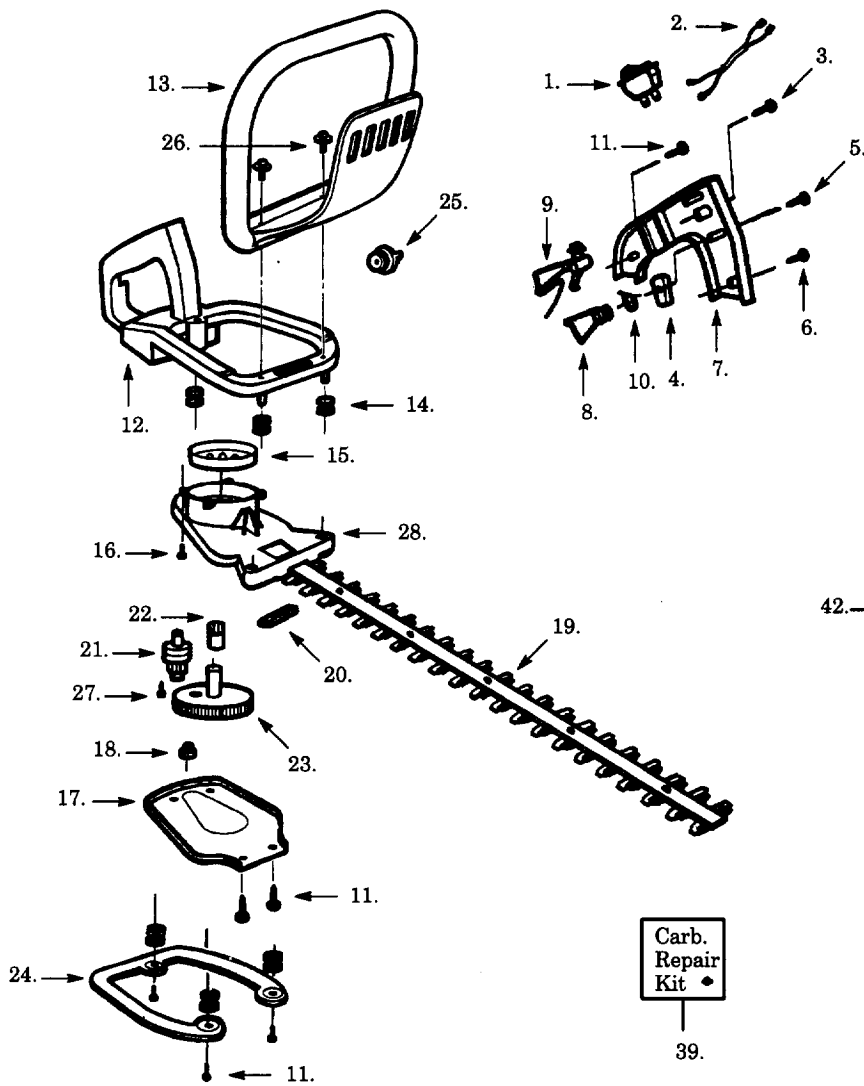

# HT21

**Spare parts**

**Ersatzteile**

**Pièces détachées**

**Reserve onderdelen**

**Repuestos**

**Reservdelar**

**Carburetor Assembly Part Number  
#530-035306 - WT-221**

KEY NO.	PART NO.	DESCRIPTION	KEY NO.	PART NO.	DESCRIPTION
1	530 02 99-54	Ignition Switch	22	530 01 60-13	Drive Gear Bearings
2	530 03 64-43	Lead Wire Ass'y.	23	530 06 93-55	Drive Gear Ass'y.
3	530 01 57-75	Screw	24	530 03 60-46	Isolator Plate
4	530 02 99-58	Trigger Lever	25	530 01 48-71	Fuel Cap Ass'y.
5	530 01 59-40	Screw	26	530 01 59-55	Screw
6	530 01 57-70	Screw	27	530 01 58-05	Screw
7	530 02 99-60	Handle Cover	28	530 01 43-99	Gear Box Ass'y. (Incl. 21, 22 & 27)
8	530 02 99-56	Throttle Trigger	29	504 13 08-08	Metering Diaphragm
9	530 03 61-22	Throttle Lockout	30	530 03 53-20	Metering Diaphragm Gasket
10	530 03 61-23	Trigger Spring	31	504 13 09-06	Pump Gasket
11	530 01 59-34	Screw	32	504 13 08-07	Pump Diaphragm
12	530 03 77-01	Rear Handle & Tank Ass'y	33	505 52 01-25	Metering Pin
13	530 09 49-92	Front Handle	34	505 52 01-27	Metering Lever
14	530 02 99-46	Isolator Spring	35	530 03 51-78	Fuel Inlet Screen
15	530 04 81-13	Clutch Drum	36	503 56 34-01	Inlet Needle Valve
16	530 01 59-34	Screw	37	530 03 51-39	Metering Lever Spring
17	530 02 99-16	Gear Box Plate	38	505 31 67-17	Metering Lever Pin Screw
18	530 03 21-21	Bushing Blade	39	530 03 53-12	Carburetor Repair Kit (Incl. 33-38. & 40)
19	530 03 63-71	Blade Ass'y. (19")	42	530 03 53-06	Carburetor Ass'y.
20	530 02 99-48	Blade Seal			
21	530 03 62-28	Pinion Ass'y.			