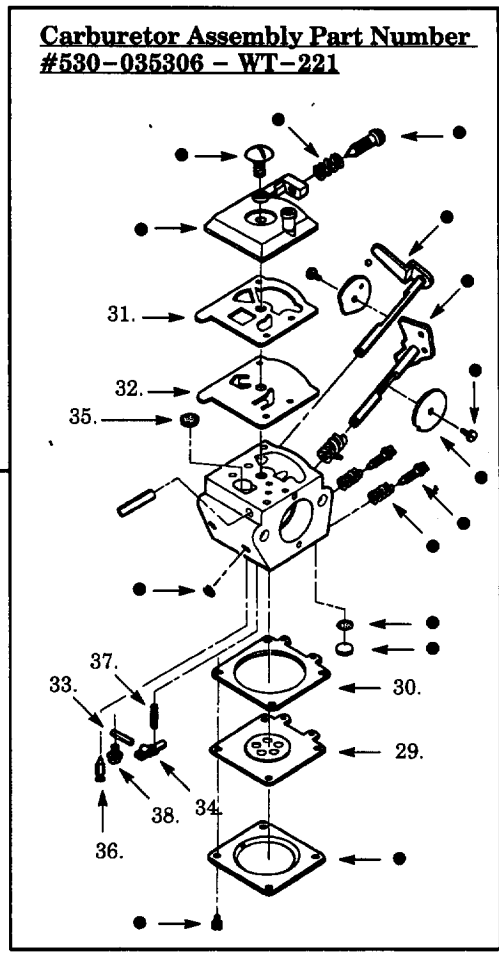

# HT21

**Spare parts**

**Ersatzteile**

**Pièces détachées**

**Reserve onderdelen**

**Repuestos**

**Reservdelar**

**Carburetor Assembly Part Number  
#530-035306 - WT-221**

KEY NO.	PART NO.	DESCRIPTION	KEY NO.	PART NO.	DESCRIPTION
1	530 02 99-54	Ignition Switch	22	530 01 60-13	Drive Gear Bearings
2	530 03 64-43	Lead Wire Ass'y.	23	530 06 93-55	Drive Gear Ass'y.
3	530 01 57-75	Screw	24	530 03 60-46	Isolator Plate
4	530 02 99-58	Trigger Lever	25	530 01 48-71	Fuel Cap Ass'y.
5	530 01 59-40	Screw	26	530 01 59-55	Screw
6	530 01 57-70	Screw	27	530 01 58-05	Screw
7	530 02 99-60	Handle Cover	28	530 01 43-99	Gear Box Ass'y. (Incl. 21, 22 & 27)
8	530 02 99-56	Throttle Trigger	29	504 13 08-08	Metering Diaphragm
9	530 03 61-22	Throttle Lockout	30	530 03 53-20	Metering Diaphragm Gasket
10	530 03 61-23	Trigger Spring	31	504 13 09-06	Pump Gasket
11	530 01 59-34	Screw	32	504 13 08-07	Pump Diaphragm
12	530 03 77-01	Rear Handle & Tank Ass'y	33	505 52 01-25	Metering Pin
13	530 09 49-92	Front Handle	34	505 52 01-27	Metering Lever
14	530 02 99-46	Isolator Spring	35	530 03 51-78	Fuel Inlet Screen
15	530 04 81-13	Clutch Drum	36	503 56 34-01	Inlet Needle Valve
16	530 01 59-34	Screw	37	530 03 51-39	Metering Lever Spring
17	530 02 99-16	Gear Box Plate	38	505 31 67-17	Metering Lever Pin Screw
18	530 03 21-21	Bushing Blade	39	530 03 53-12	Carburetor Repair Kit (Incl. 33-38. & 40)
19	530 03 63-71	Blade Ass'y. (19")	42	530 03 53-06	Carburetor Ass'y.
20	530 02 99-48	Blade Seal			
21	530 03 62-28	Pinion Ass'y.			