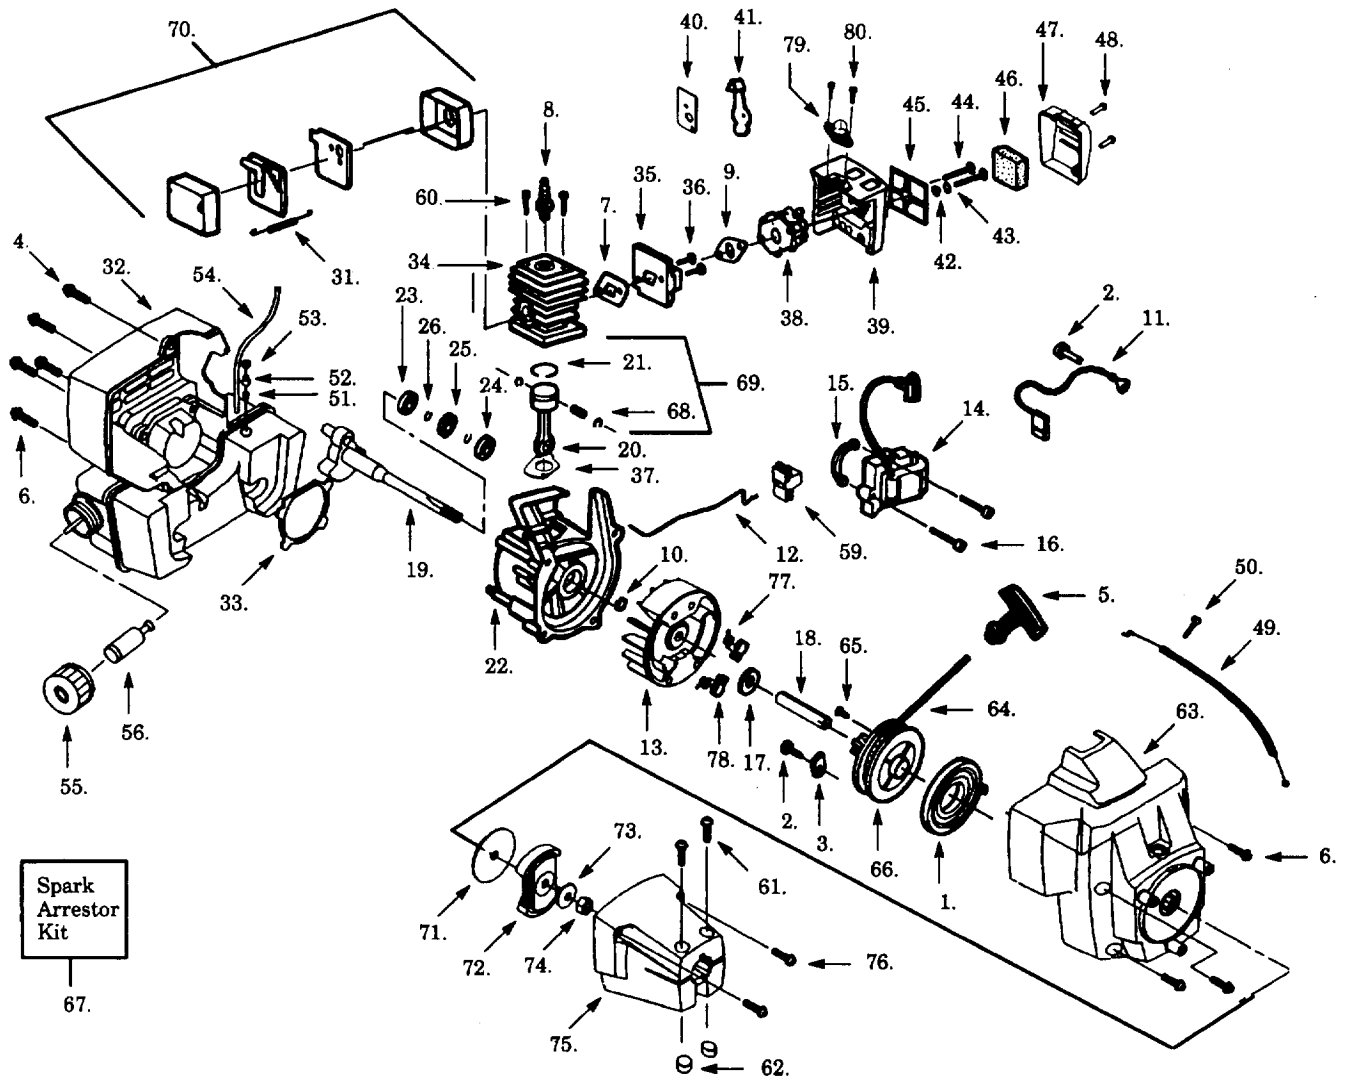

Reservdelar

Model GT22L GT24L Type I – Type II

Ref.	Part No.	Description
1.	530 02 93-95	Starter Spring
2.	530 01 57-75	Screw
3.	530 02 75-23	Retainer
4.	530 01 59-34	Screw
5.	530 02 75-69	Starter Handle
6.	530 01 58-10	Screw
7.	530 01 91-85	Cylinder Gasket
8.	503 23 50-08	Spark Plug
9.	530 01 91-83	Gasket
10.	530 01 59-41	Retainer
11.	530 02 96-06	Lead Wire
12.	530 03 73-21	Switch Wire Form
13.	530 03 91-48	Flywheel Ass'y.
14.	530 03 91-63	Ignition Module
15.	530 03 61-45	Spacer
16.	530 01 59-54	Screw
17.	530 01 58-28	Washer
18.	530 03 74-14	Spacer
19.	530 01 48-64	Crankshaft Assty.
20.	530 01 43-97	Connecting Rod Ass'y.
21.	530 03 64-04	Piston Ring
22.	530 01 48-61	Crankcase Ass'y.
23.	530 03 21-25	Inner Bearing
24.	530 03 21-24	Outer Bearing
25.	530 01 91-79	C'case Seal
26.	530 01 59-45	Retaining Ring
31.	530 02 99-30	Muffler Spring

Model GT22L GT24L Type I – Type II

Carburetor Assembly Part Number #530 03 53-29 -WT-245
#530 03 -53-50 -WT-299

Ref.	Part No.	Description
1.	504 13 08-08	Metering Diaphragm
2.	530 03 53-32	Metering Diaphragm Gasket
3.	504 13 09-06	Pump Gasket
4.	504 13 08-07	Pump Diaphragm
5.	505 52 01-25	Metering Pin
6.	505 52 01-27	Metering Lever
7.	530 03 51-78	Fuel Inlet Screen
8.	503 11 70-01	Inlet Needle Valve
9.	530 03 73-30	Metering Lever Spring
10.	530 03 50-16	Metering Lever Pin Screw
11.	530 06 94-60	Carburetor Repair Kit
12.	530 03 52-11	Circuit Plate Gasket
13.	503 06 94-62	Gasket/Diaphragm Kit