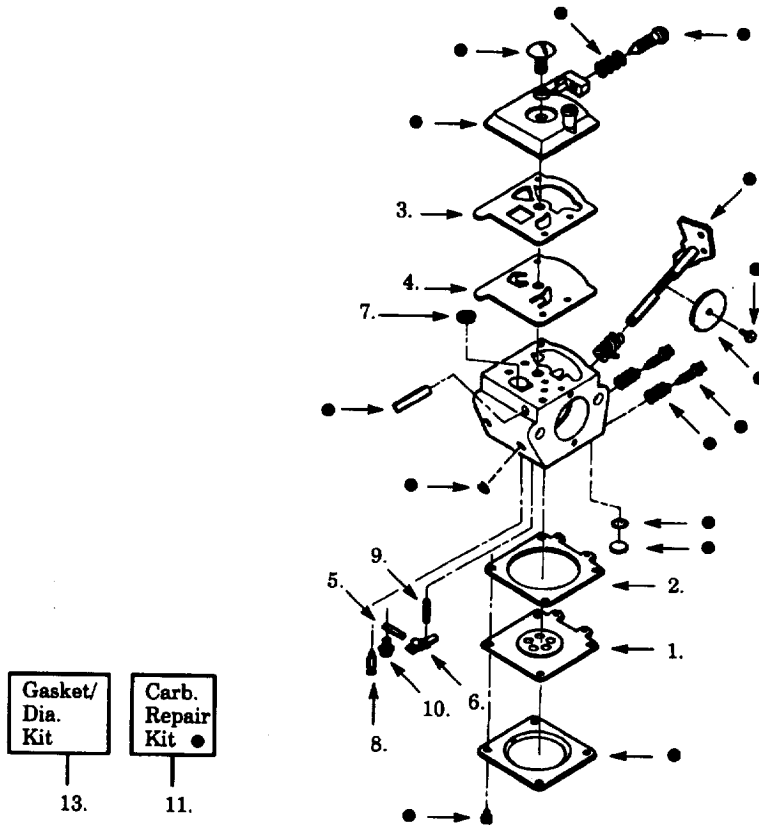

Model GT22L Type I – Type II

B0

⚠ WARNING
All repairs, adjustments and maintenance not described in the Operator's Manual must be performed by qualified service personnel.

Ref.	Part No.	Description	Ref.	Part No.	Description
1.	530 09 45-51	Drive Shaft	14.	530 09 22-43	Screw
2.	530 01 09-58	Antivibe Handle Ass'y.	15.	530 09 36-53	Bracket Shield
3.	530 03 65-14	Throttle Hsg. (Left)	16.	502 71 36-05	Hex Wrench
4.	530 03 65-15	Throttle Hsg. (Right)	17.	530 06 92-49	Shield Kit Ass'y.
5.	530 03 65-56	Throttle Lever	18.	530 09 51-48	Drive Shaft Hsg.
6.	530 01 59-66	Screw	19.	530 09 45-43	Dust Cup
7.	530 01 51-97	Nut	20.	952 71 55-40	Cutting Head Ass'y. (Incl. 21-25)
8.	530 06 92-52	"T" Handle	21.	530 09 48-78	Hub Ass'y.
9.	530 01 57-84	Screw	22.	530 09 48-30	Spring
10.	530 01 57-85	Locknut	23.	530 09 48-27	Release Button
11.	530 01 53-37	Screw	24.	952 71 55-44	Spool w/Line
12.	530 09 45-70	Line Limiter	25.	530 09 48-28	Cover
13.	530 00 15-43	Locknut			

Model GT22L GT24L Type I – Type II

Carburetor Assembly Part Number #530 03 53-29 -WT-245
#530 03 -53-50 -WT-299

Ref.	Part No.	Description
1.	504 13 08-08	Metering Diaphragm
2.	530 03 53-32	Metering Diaphragm Gasket
3.	504 13 09-06	Pump Gasket
4.	504 13 08-07	Pump Diaphragm
5.	505 52 01-25	Metering Pin
6.	505 52 01-27	Metering Lever
7.	530 03 51-78	Fuel Inlet Screen
8.	503 11 70-01	Inlet Needle Valve
9.	530 03 73-30	Metering Lever Spring
10.	530 03 50-16	Metering Lever Pin Screw
11.	530 06 94-60	Carburetor Repair Kit
12.	530 03 52-11	Circuit Plate Gasket
13.	503 06 94-62	Gasket/Diaphragm Kit