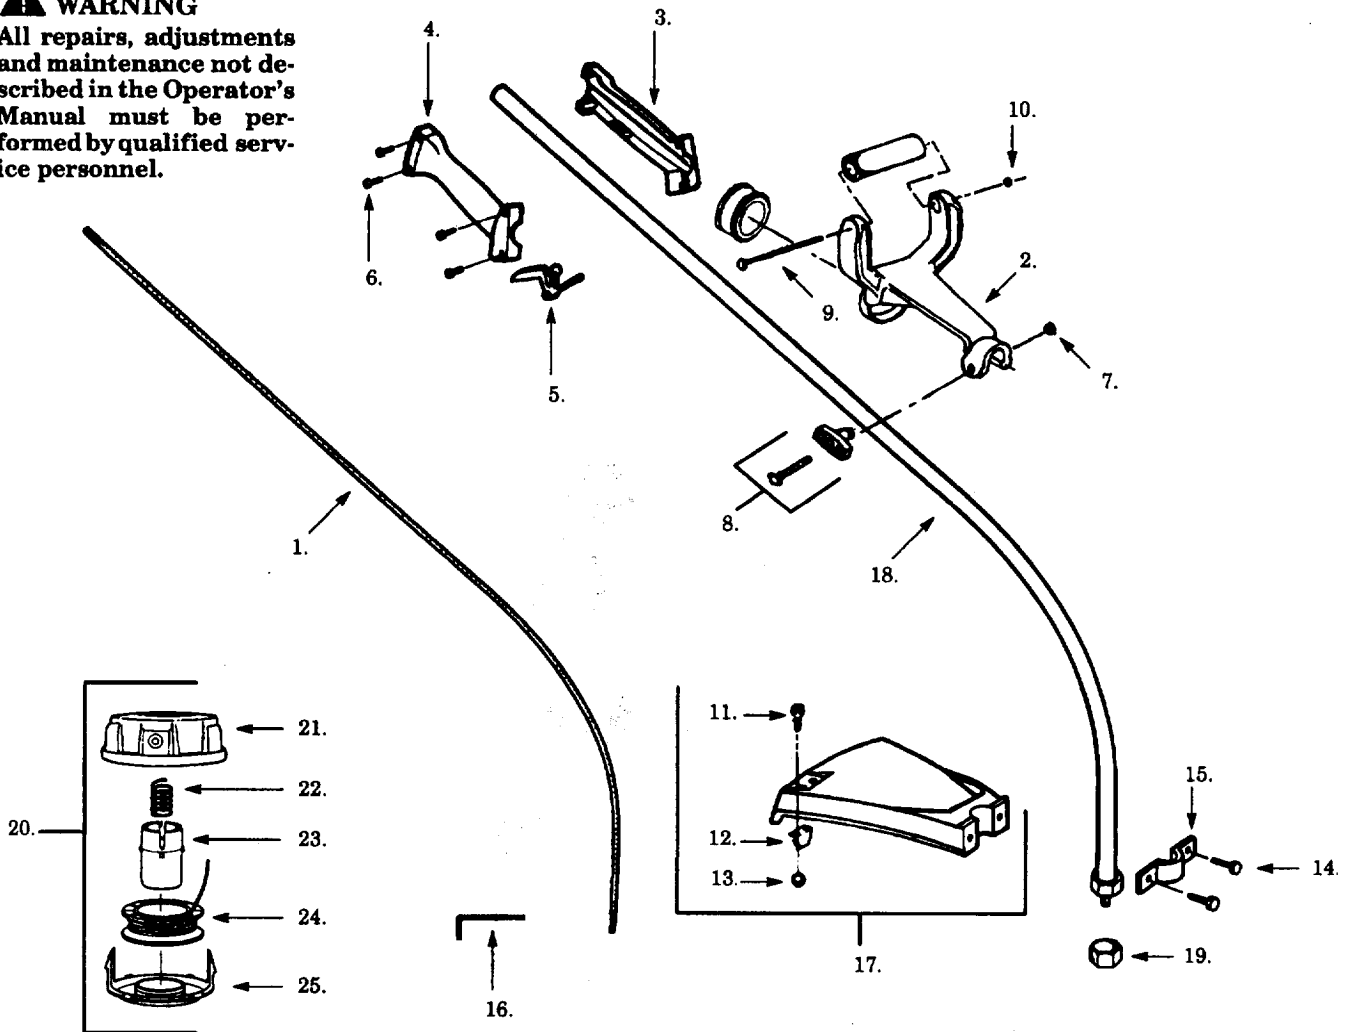

Model GT22L Type I – Type II

B0

⚠ WARNING
All repairs, adjustments and maintenance not described in the Operator's Manual must be performed by qualified service personnel.

Ref.	Part No.	Description	Ref.	Part No.	Description
1.	530 09 45-51	Drive Shaft	14.	530 09 22-43	Screw
2.	530 01 09-58	Antivibe Handle Ass'y.	15.	530 09 36-53	Bracket Shield
3.	530 03 65-14	Throttle Hsg. (Left)	16.	502 71 36-05	Hex Wrench
4.	530 03 65-15	Throttle Hsg. (Right)	17.	530 06 92-49	Shield Kit Ass'y.
5.	530 03 65-56	Throttle Lever	18.	530 09 51-48	Drive Shaft Hsg.
6.	530 01 59-66	Screw	19.	530 09 45-43	Dust Cup
7.	530 01 51-97	Nut	20.	952 71 55-40	Cutting Head Ass'y. (Incl. 21-25)
8.	530 06 92-52	"T" Handle	21.	530 09 48-78	Hub Ass'y.
9.	530 01 57-84	Screw	22.	530 09 48-30	Spring
10.	530 01 57-85	Locknut	23.	530 09 48-27	Release Button
11.	530 01 53-37	Screw	24.	952 71 55-44	Spool w/Line
12.	530 09 45-70	Line Limiter	25.	530 09 48-28	Cover
13.	530 00 15-43	Locknut