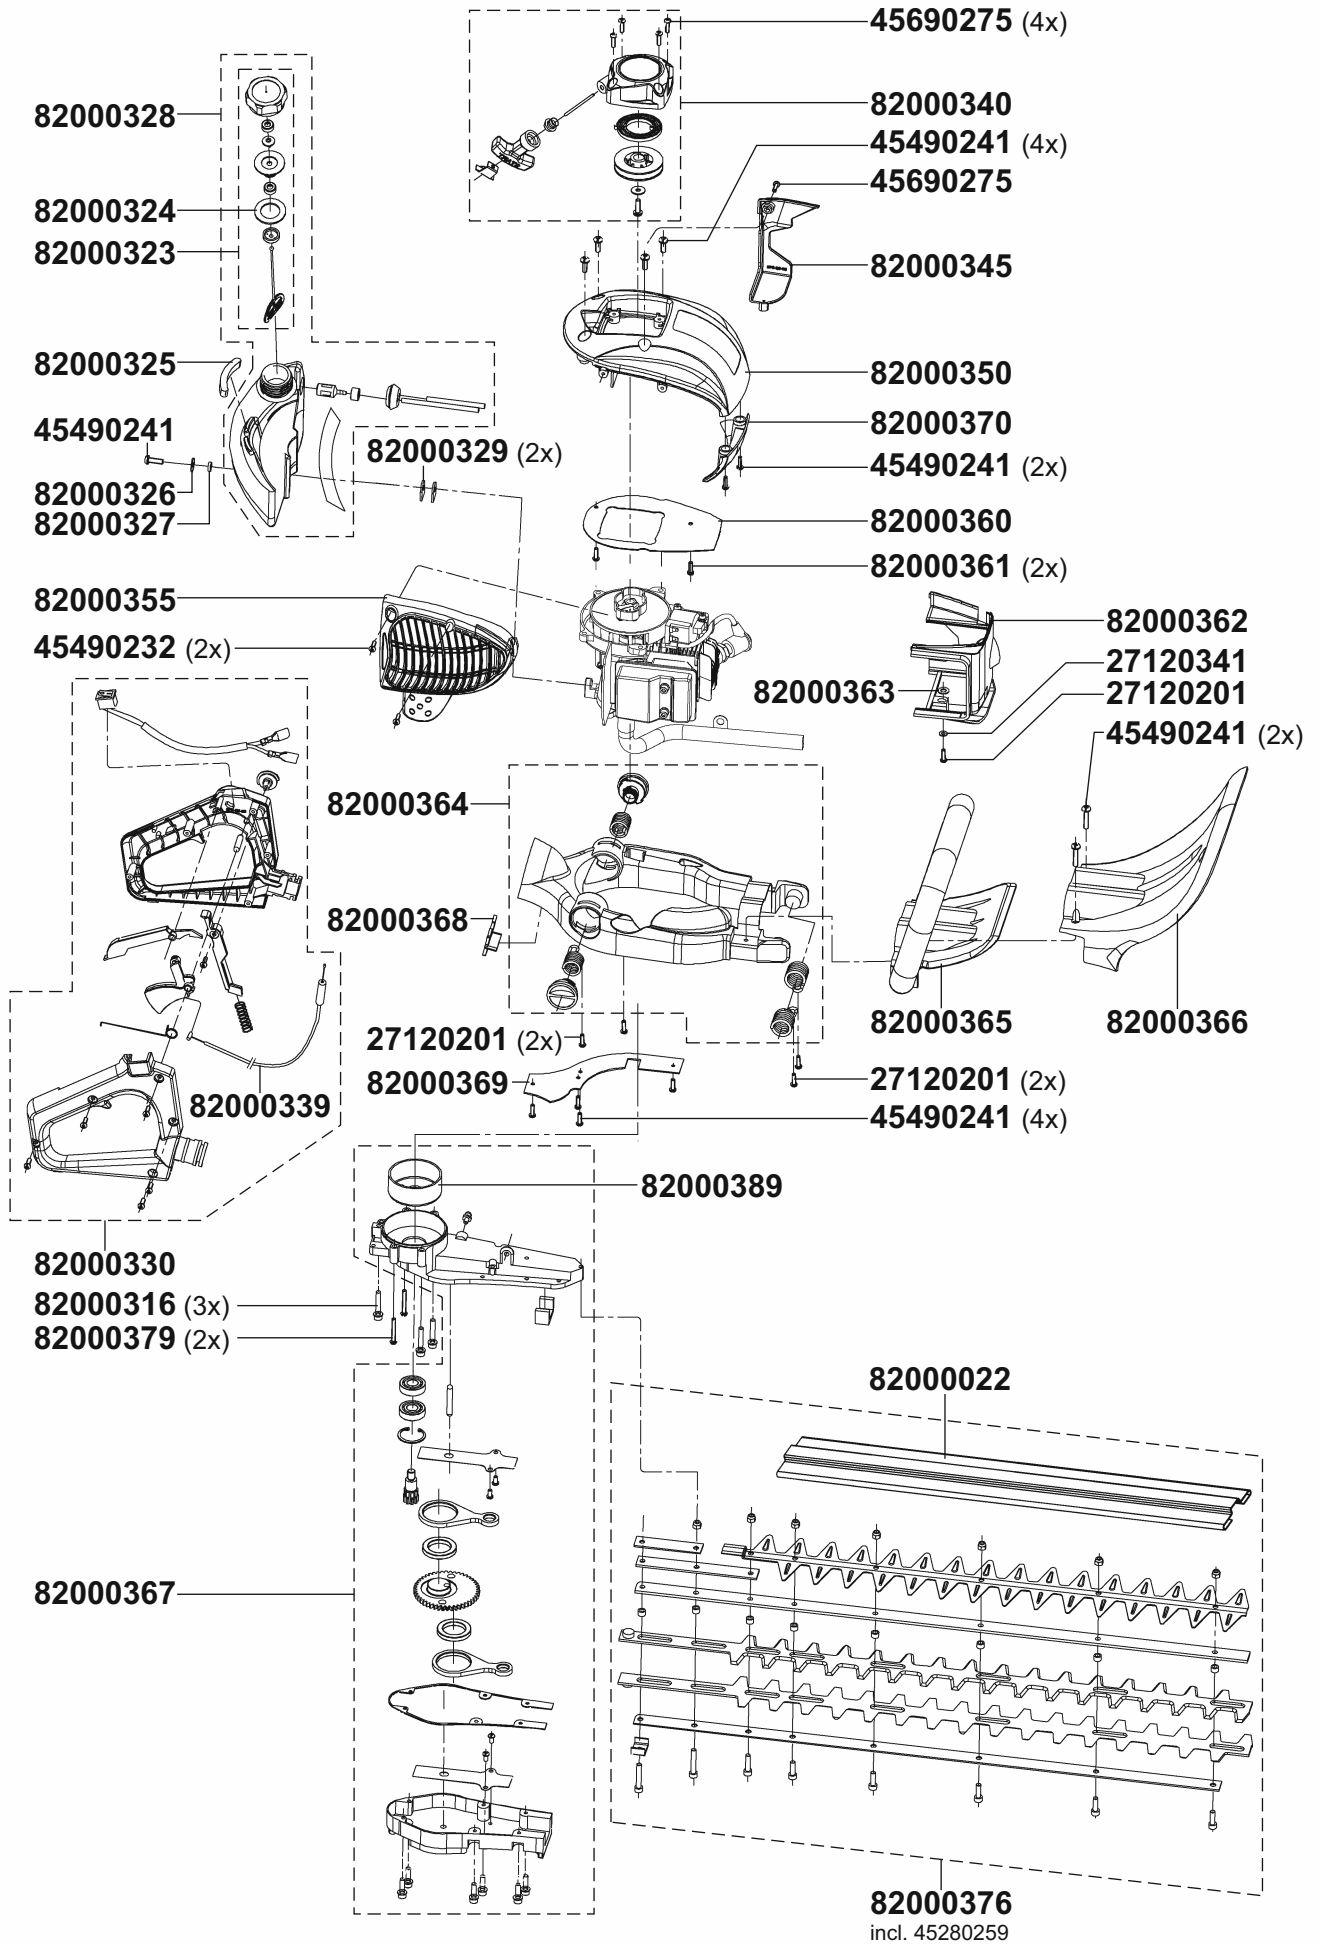

# SPS01-26TRB2 GARDENLINE

# SPS01-26TRB2 GARDENLINE (Motor)