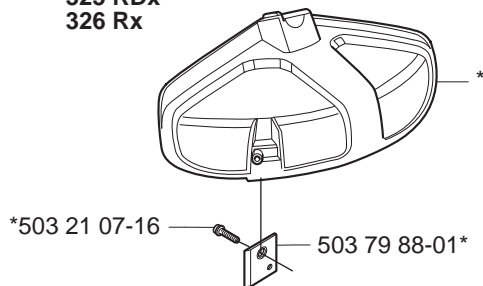

***compl 503 91 60-01**
240
245
250
252
265

***compl 503 74 50-04**
232
235

Trimmy cord

Product
ø1,5 mm
 15 m blue
 10 m reel for 300 S
 10 m reel for Duo
 10 st for 6 RC
ø2,0 mm
 15 m green
 130 m green
ø2,4 mm
 15 m orange
 90 m orange
 240 m orange
ø2,7 mm
 15 m yellow
 70 m yellow
 240 m yellow
ø3,0 mm
 10 m red
 56 m red
 240 m red
ø3,3 mm
 46 m white
Pre cut for Trimmy Fix
 20 strings ø2,4 mm