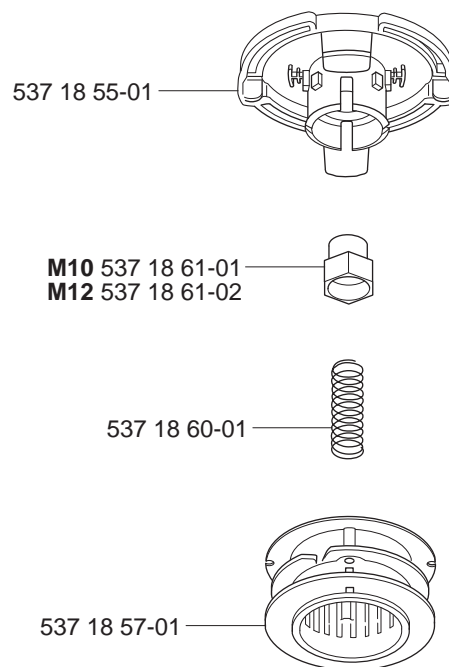

compl 531 00 38-11
 compl 531 00 38-24

Supporting cup M12x1.75

*compl 502 15 70-02

T35

M10 compl 531 00 92-25

M12 compl 531 00 92-69

S35

M10 compl 531 00 92-24

T25 3/8"-24 (R)
T25 M10x1.25

compl 531 00 92-78
compl 531 00 92-79

T25C 3/8"-24 (R)
compl 531 00 92-61

Auto 55 M12x1.75
compl 531 00 92-26 (1")

T35X
M10 compl 544 90 90-01
M12 compl 544 90 90-02

Guard

*compl 503 95 43-01

***compl 503 91 60-01**
240
245
250
252
265

***compl 503 74 50-04**
232
235

Trimmy cord

Product
ø1,5 mm
 15 m blue
 10 m reel for 300 S
 10 m reel for Duo
 10 st for 6 RC
ø2,0 mm
 15 m green
 130 m green
ø2,4 mm
 15 m orange
 90 m orange
 240 m orange
ø2,7 mm
 15 m yellow
 70 m yellow
 240 m yellow
ø3,0 mm
 10 m red
 56 m red
 240 m red
ø3,3 mm
 46 m white
Pre cut for Trimmy Fix
 20 strings ø2,4 mm

Product No.
 531 00 92-15
 506 68 26-01
 964 63 57-00
 952 71 55-54
 531 00 92-16
 531 00 92-35
 531 00 92-17
 531 00 92-36
 531 00 60-52
 531 00 92-18
 531 00 92-37
 531 00 75-68
 531 00 92-19
 531 00 92-38
 531 00 60-54
 531 00 92-39
 502 13 86-01