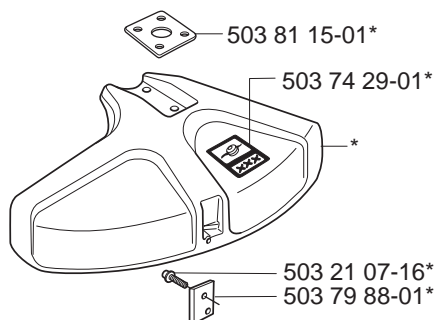

***compl 503 91 60-01**
240
245
250
252
265

***compl 503 74 50-04**
232
235

Trimmy cord

Product
ø1,5 mm
 15 m blue
 10 m reel for 300 S
 10 m reel for Duo
 10 st for 6 RC
ø2,0 mm
 15 m green
 130 m green
ø2,4 mm
 15 m orange
 90 m orange
 240 m orange
ø2,7 mm
 15 m yellow
 70 m yellow
 240 m yellow
ø3,0 mm
 10 m red
 56 m red
 240 m red
ø3,3 mm
 46 m white
Pre cut for Trimmy Fix
 20 strings ø2,4 mm