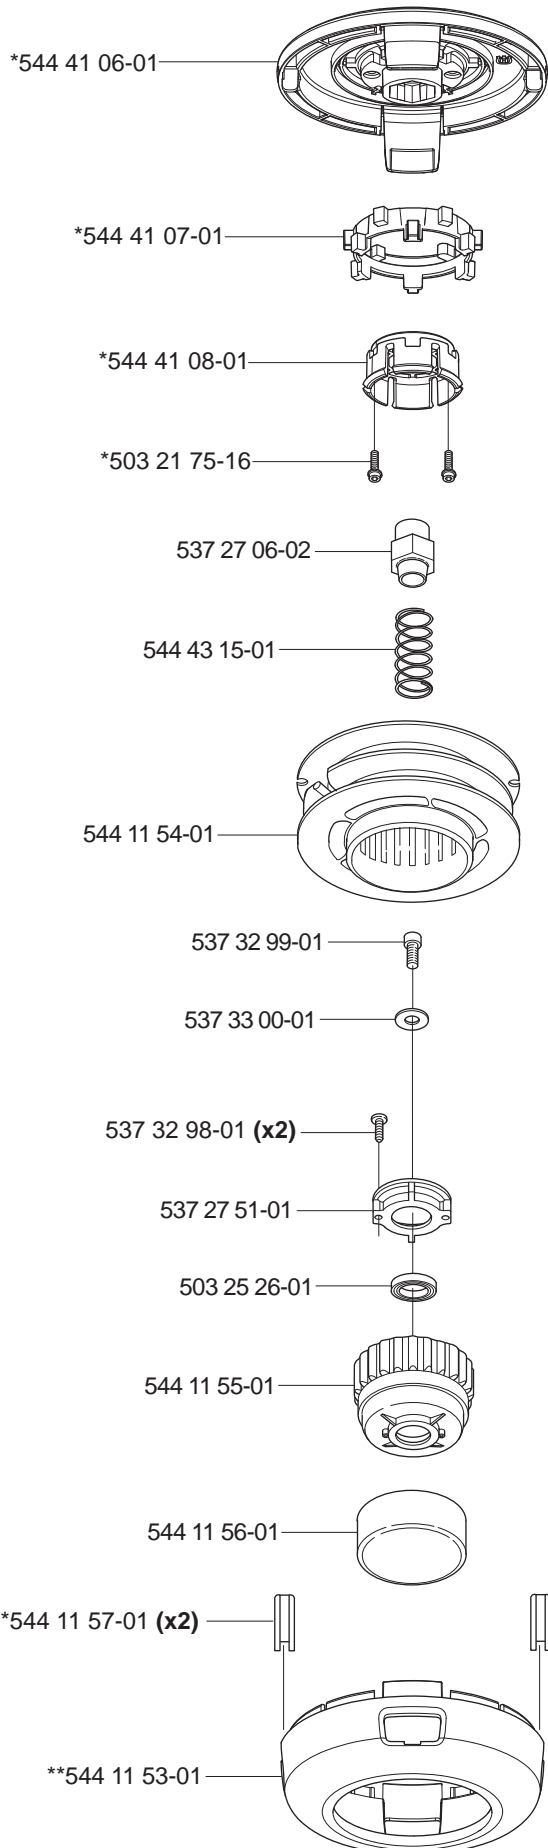

compl 531 00 38-11
 compl 531 00 38-24

Supporting cup M12x1.75

*compl 502 15 70-02

T35

M10 compl 531 00 92-25

M12 compl 531 00 92-69

S35

M10 compl 531 00 92-24

M12 compl 531 00 92-68

T55X M12x1.75

compl 544 90 91-01

*compl 544 11 52-01

**compl 502 52 57-01

T45X M12x1.75

compl 531 00 92-62

*compl 544 97 73-02

T25 3/8"-24 (R)
T25 M10x1.25

compl 531 00 92-78
compl 531 00 92-79

T25C 3/8"-24 (R)
compl 531 00 92-61

Auto 55 M12x1.75
compl 531 00 92-26 (1")

T35X
M10 compl 544 90 90-01
M12 compl 544 90 90-02

Guard

*compl 503 95 43-01

***compl 503 91 60-01**
240
245
250
252
265

***compl 503 74 50-04**
232
235

Trimmy cord

Product
ø1,5 mm
 15 m blue
 10 m reel for 300 S
 10 m reel for Duo
 10 st for 6 RC
ø2,0 mm
 15 m green
 130 m green
ø2,4 mm
 15 m orange
 90 m orange
 240 m orange
ø2,7 mm
 15 m yellow
 70 m yellow
 240 m yellow
ø3,0 mm
 10 m red
 56 m red
 240 m red
ø3,3 mm
 46 m white
Pre cut for Trimmy Fix
 20 strings ø2,4 mm