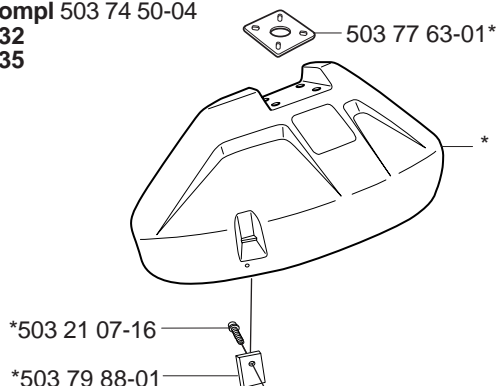

***compl 503 91 60-01**
240
245
250
252
265

***compl 503 74 50-04**
232
235

Trimmy cord

Product
ø1,5 mm
 15 m blue
 10 m reel for 300 S
 10 m reel for Duo
 10 st for 6 RC
ø2,0 mm
 15 m green
 130 m green
ø2,4 mm
 15 m orange
 90 m orange
 240 m orange
ø2,7 mm
 15 m yellow
 70 m yellow
 240 m yellow
ø3,0 mm
 10 m red
 56 m red
 240 m red
ø3,3 mm
 46 m white
Pre cut for Trimmy Fix
 20 strings ø2,4 mm