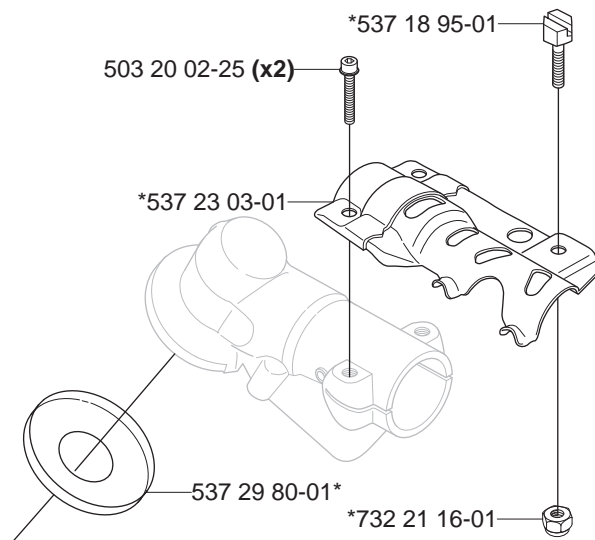

*compl 537 29 73-01

343F
345Fx
345FxT