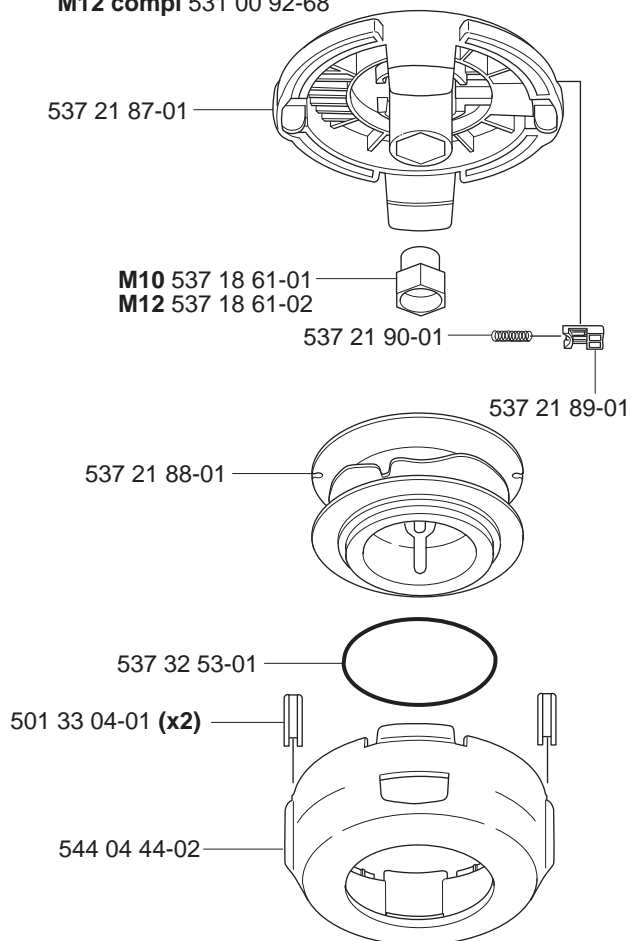

S35

M10 compl 531 00 92-24

M12 compl 531 00 92-68