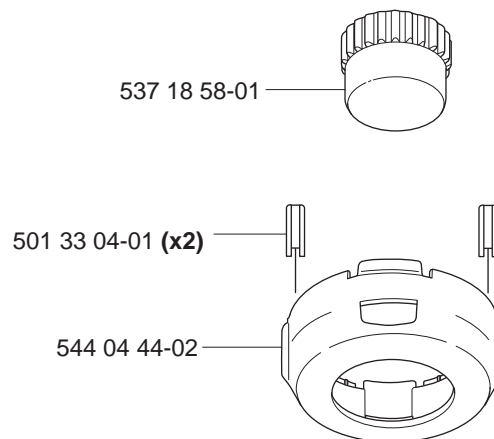

S35

M10 compl 531 00 92-24

M12 compl 531 00 92-68