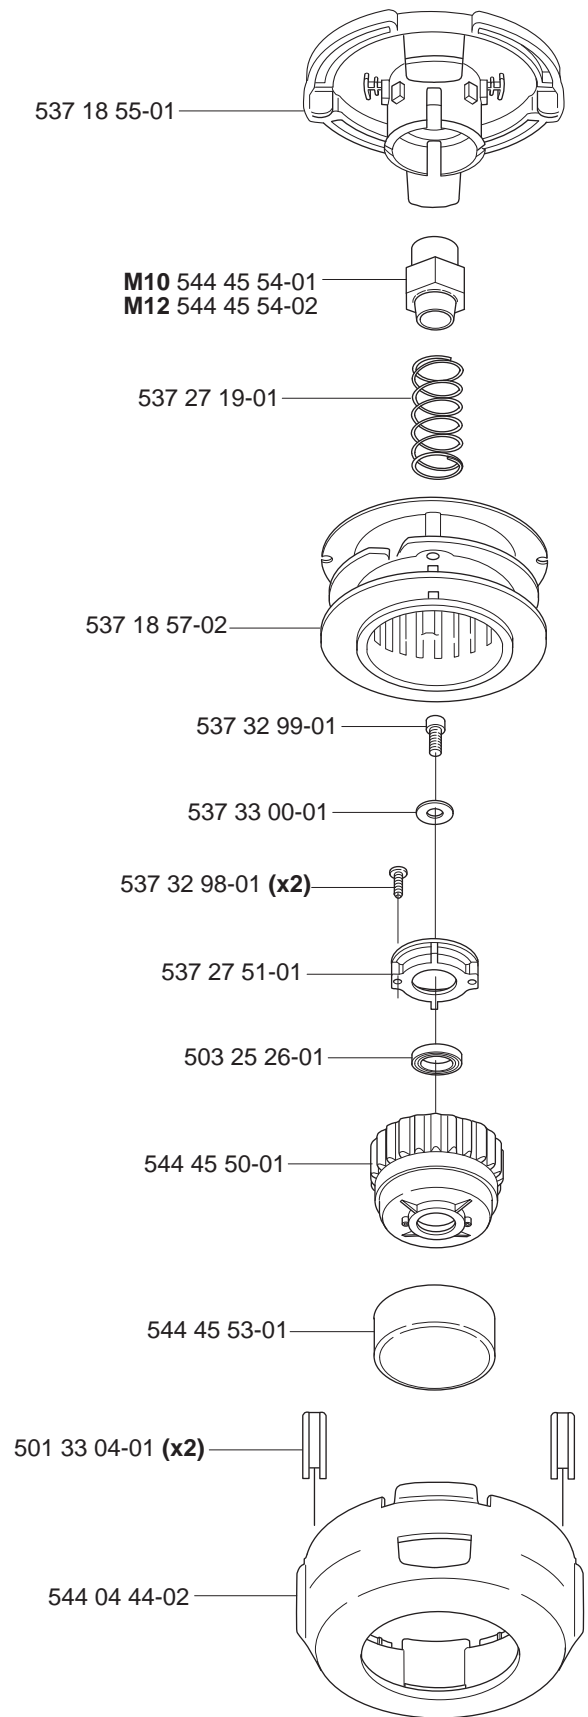

*compl 531 00 60-92
 *compl 531 00 38-64

Trimmy SII M12x1.75
 *compl 502 26 08-15 (1")

Superauto II 20mm
Superauto II 1"

*compl 531 00 38-09
 *compl 531 00 60-93

Tri Cut M10x1.25 (300mm)
Tri Cut M12x1.75 (300mm)

T25 3/8"-24 (R)
T25 M10x1.25

compl 531 00 92-78
compl 531 00 92-79

T25C 3/8"-24 (R)
compl 531 00 92-61

Auto 55 M12x1.75
compl 531 00 92-26 (1")

T35X
M10 compl 544 90 90-01
M12 compl 544 90 90-02

Guard

*compl 503 95 43-01

***compl 503 91 60-01**
240
245
250
252
265

***compl 503 74 50-04**
232
235

Trimmy cord

Product
ø1,5 mm
 15 m blue
 10 m reel for 300 S
 10 m reel for Duo
 10 st for 6 RC
ø2,0 mm
 15 m green
 130 m green
ø2,4 mm
 15 m orange
 90 m orange
 240 m orange
ø2,7 mm
 15 m yellow
 70 m yellow
 240 m yellow
ø3,0 mm
 10 m red
 56 m red
 240 m red
ø3,3 mm
 46 m white
Pre cut for Trimmy Fix
 20 strings ø2,4 mm

Product No.
 531 00 92-15
 506 68 26-01
 964 63 57-00
 952 71 55-54
 531 00 92-16
 531 00 92-35
 531 00 92-17
 531 00 92-36
 531 00 60-52
 531 00 92-18
 531 00 92-37
 531 00 75-68
 531 00 92-19
 531 00 92-38
 531 00 60-54
 531 00 92-39
 502 13 86-01