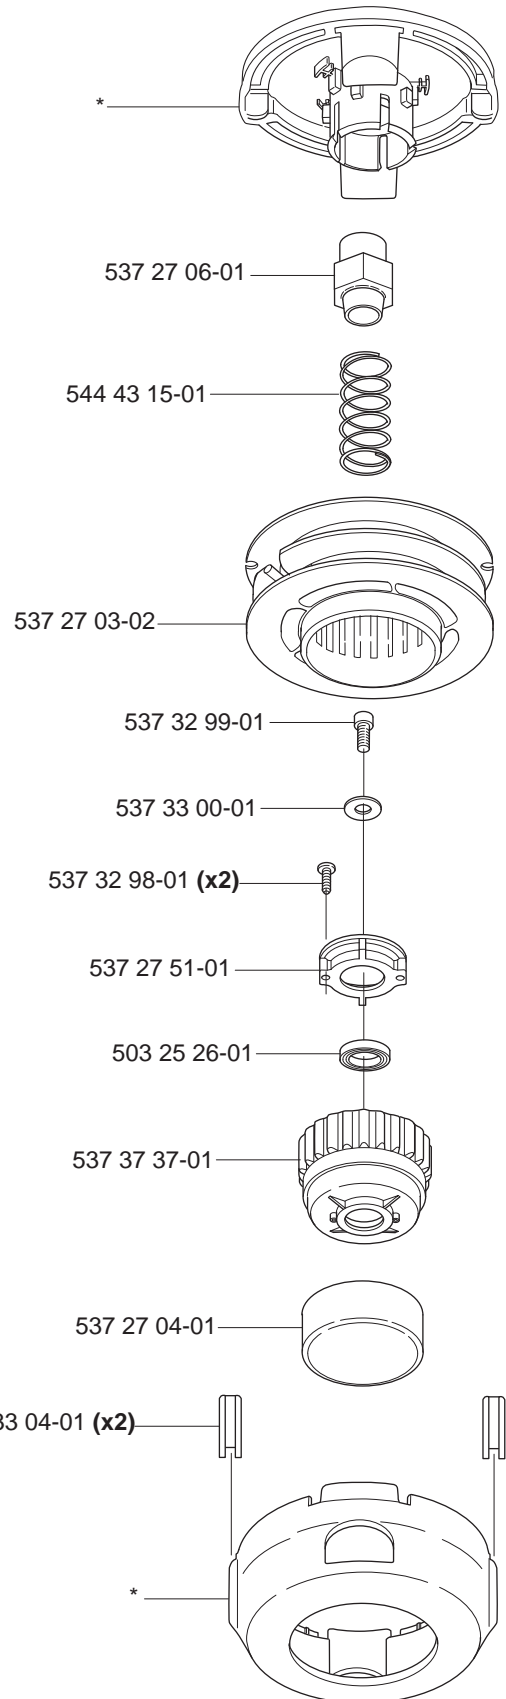

*compl 531 00 60-92
 *compl 531 00 38-64

Trimmy SII M12x1.75
 *compl 502 26 08-15 (1")

Superauto II 20mm
Superauto II 1"

*compl 531 00 38-09
 *compl 531 00 60-93

Tri Cut M10x1.25 (300mm)
Tri Cut M12x1.75 (300mm)

M12 compl 531 00 92-68

T55X M12x1.75

compl 544 90 91-01

*compl 544 11 52-01

**compl 502 52 57-01

T45X M12x1.75

compl 531 00 92-62

*compl 544 97 73-02

T25 3/8"-24 (R)
T25 M10x1.25

compl 531 00 92-78
compl 531 00 92-79

T25C 3/8"-24 (R)
compl 531 00 92-61

Auto 55 M12x1.75
compl 531 00 92-26 (1")

T35X
M10 compl 544 90 90-01
M12 compl 544 90 90-02

Guard

*compl 503 95 43-01

***compl 503 91 60-01**
240
245
250
252
265

***compl 503 74 50-04**
232
235

Trimmy cord

Product
ø1,5 mm
 15 m blue
 10 m reel for 300 S
 10 m reel for Duo
 10 st for 6 RC
ø2,0 mm
 15 m green
 130 m green
ø2,4 mm
 15 m orange
 90 m orange
 240 m orange
ø2,7 mm
 15 m yellow
 70 m yellow
 240 m yellow
ø3,0 mm
 10 m red
 56 m red
 240 m red
ø3,3 mm
 46 m white
Pre cut for Trimmy Fix
 20 strings ø2,4 mm