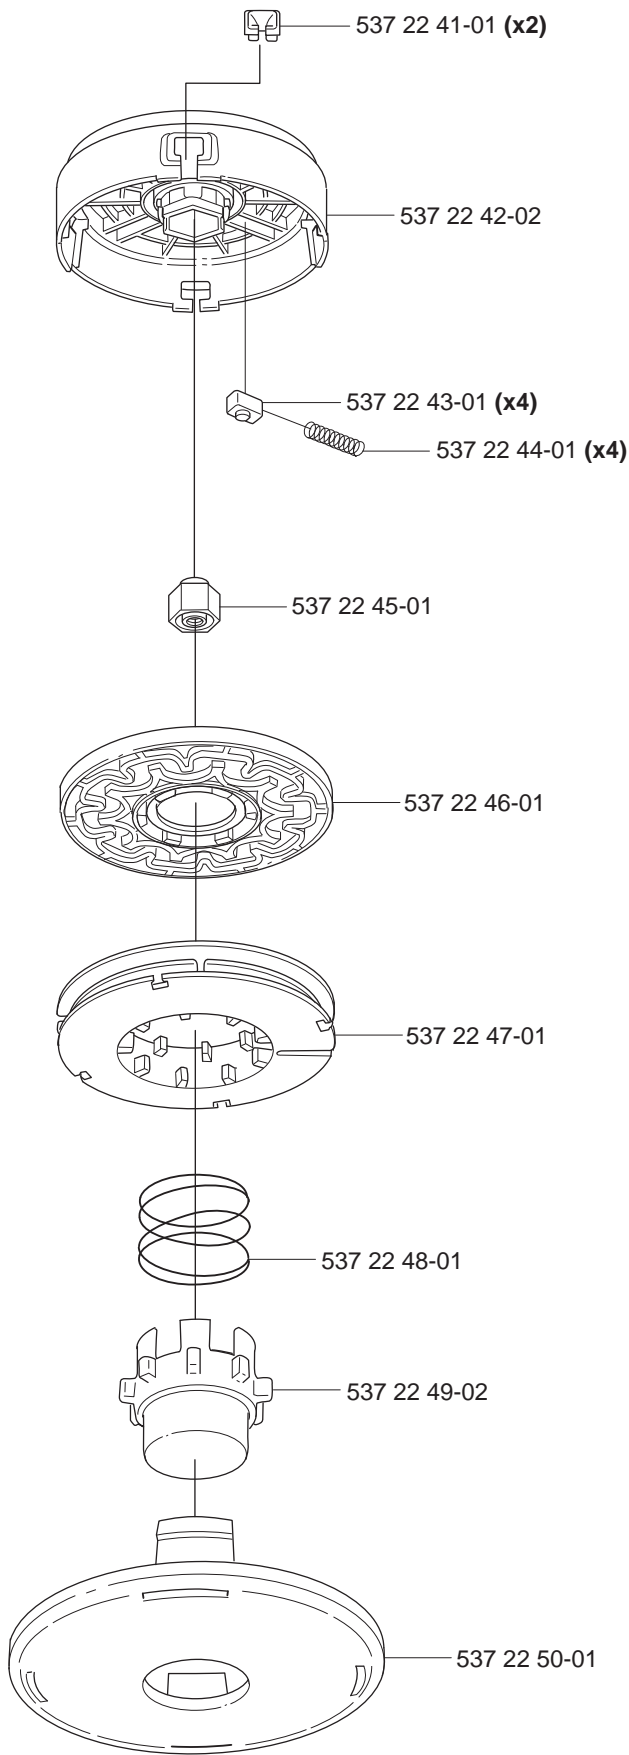

compl 531 00 38-11
 compl 531 00 38-24

Supporting cup M12x1.75

*compl 502 15 70-02

T35

M10 compl 531 00 92-25

M12 compl 531 00 92-69

S35

M10 compl 531 00 92-24

T25 3/8"-24 (R)
T25 M10x1.25

compl 531 00 92-78
compl 531 00 92-79

T25C 3/8"-24 (R)
compl 531 00 92-61

Auto 55 M12x1.75
compl 531 00 92-26 (1")

T35X
M10 compl 544 90 90-01
M12 compl 544 90 90-02

Guard

*compl 503 95 43-01

***compl 503 91 60-01**
240
245
250
252
265

***compl 503 74 50-04**
232
235

Trimmy cord

Product
ø1,5 mm
 15 m blue
 10 m reel for 300 S
 10 m reel for Duo
 10 st for 6 RC
ø2,0 mm
 15 m green
 130 m green
ø2,4 mm
 15 m orange
 90 m orange
 240 m orange
ø2,7 mm
 15 m yellow
 70 m yellow
 240 m yellow
ø3,0 mm
 10 m red
 56 m red
 240 m red
ø3,3 mm
 46 m white
Pre cut for Trimmy Fix
 20 strings ø2,4 mm

Product No.
 531 00 92-15
 506 68 26-01
 964 63 57-00
 952 71 55-54
 531 00 92-16
 531 00 92-35
 531 00 92-17
 531 00 92-36
 531 00 60-52
 531 00 92-18
 531 00 92-37
 531 00 75-68
 531 00 92-19
 531 00 92-38
 531 00 60-54
 531 00 92-39
 502 13 86-01