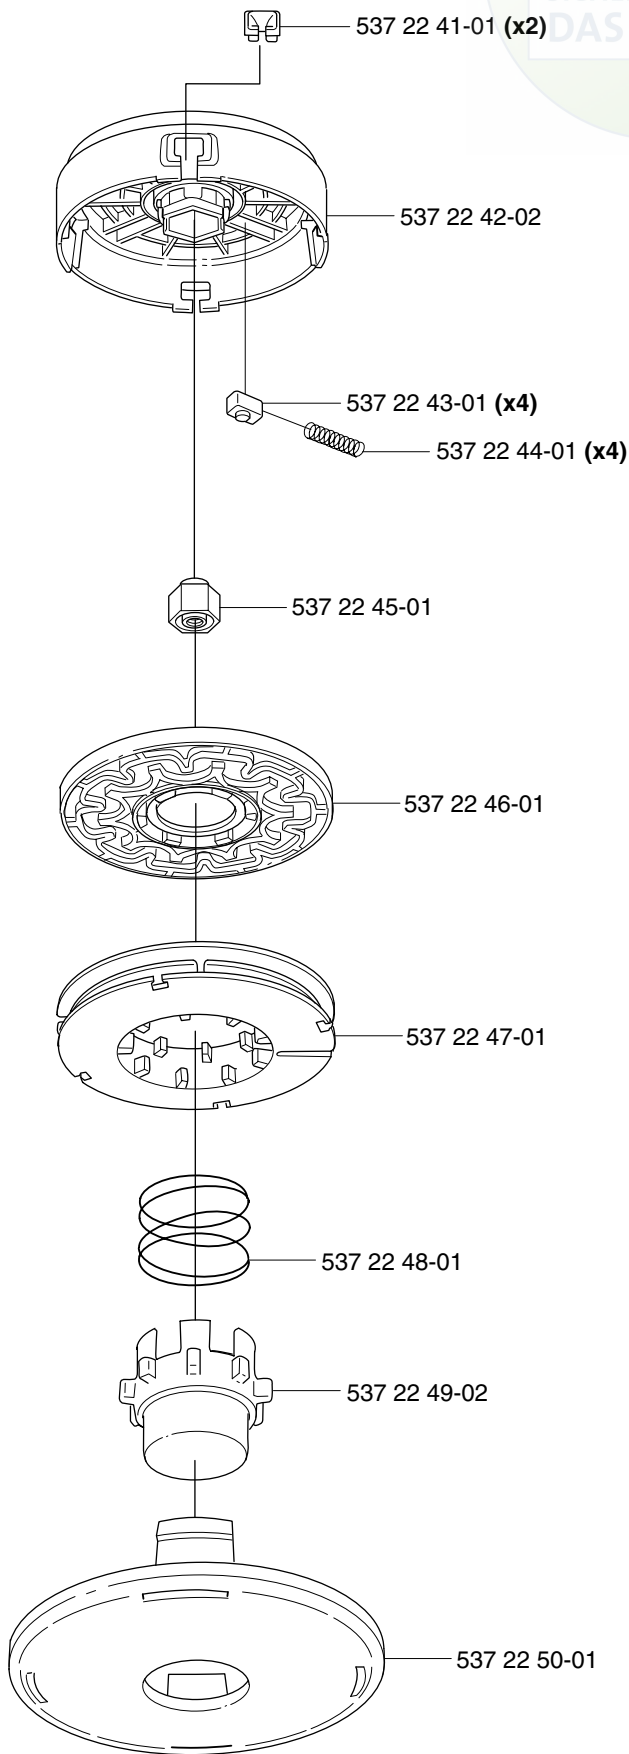

Auto 55 M12x1.75
compl 531 00 92-26 (1")