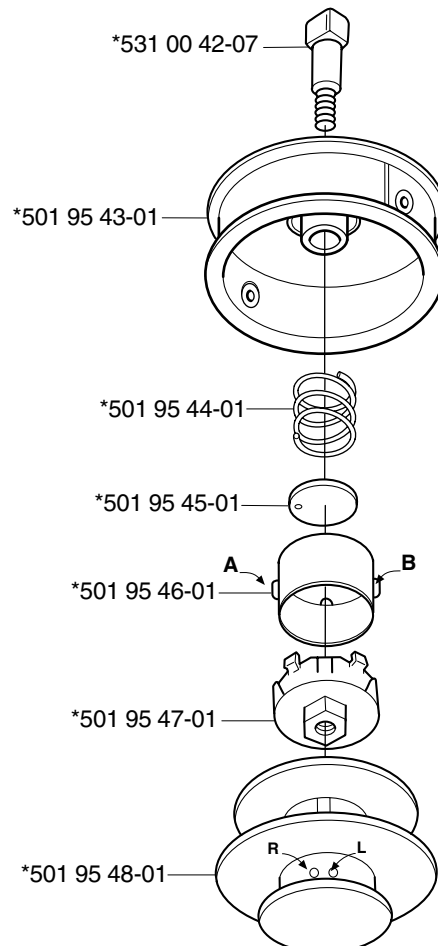

Trimmy H2 M10x1.25
Trimmy H2 M12x1.75

*compl 531 00 60-92
*compl 531 00 38-64

Trimmy Hit Pro M10x1.25

*compl 503 78 78-01

**Superauto II 20mm
Superauto II 1"**

*compl 531 00 38-09
*compl 531 00 60-93

**Tri Cut M10x1.25 (300mm)
Tri Cut M12x1.75 (300mm)**

compl 531 00 38-11
compl 531 00 38-24

Trimmy Hit Pro Junior 3/8"-24 (R)

*compl 531 00 75-28

Trimmy Hit M10x1.25

*compl 531 00 75-27

Supporting cup M12x1.75
*compl 502 15 70-02

Trimmy Hit VII 3/8"-24 (R)
*compl 531 00 75-84

***compl 503 74 50-04**
225
232
235

Trimmy cord

Product
ø1,5 mm
 15 m blue
 10 m reel for 300 S
 10 m reel for Duo
 10 st for 6 RC
ø2,0 mm
 15 m green
 130 m green
ø2,4 mm
 15 m orange
 90 m orange
 240 m orange
ø2,7 mm
 15 m yellow
 70 m yellow
 240 m yellow
ø3,0 mm
 10 m red
 56 m red
 240 m red
ø3,3 mm
 46 m white
Pre cut for Trimmy Fix
 20 strings ø2,4 mm

Product No.
 531 00 92-15
 506 68 26-01
 964 63 57-00
 952 71 55-54
 531 00 92-16
 531 00 92-35
 531 00 92-17
 531 00 92-36
 531 00 60-52
 531 00 92-18
 531 00 92-37
 531 00 75-68
 531 00 92-19
 531 00 92-38
 531 00 60-54
 531 00 92-39
 502 13 86-01