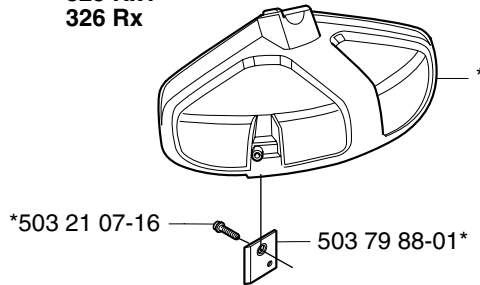

*compl 503 93 42-02
323 R, R-J
325 Rx
325 RJx
325 RxT
326 Rx