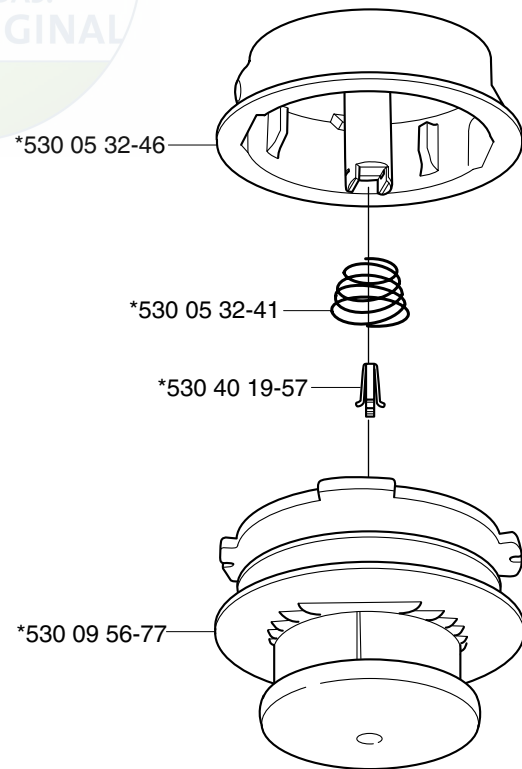

compl 531 00 38-11
compl 531 00 38-24

Trimmy Hit Pro Junior 3/8"-24 (R)

*compl 531 00 75-28

Trimmy Hit M10x1.25

*compl 531 00 75-27

Supporting cup M12x1.75
*compl 502 15 70-02

Trimmy Hit VII 3/8"-24 (R)
*compl 531 00 75-84

***compl 503 74 50-04**
225
232
235

Trimmy cord

Product
ø1,5 mm
 15 m blue
 10 m reel for 300 S
 10 m reel for Duo
 10 st for 6 RC
ø2,0 mm
 15 m green
 130 m green
ø2,4 mm
 15 m orange
 90 m orange
 240 m orange
ø2,7 mm
 15 m yellow
 70 m yellow
 240 m yellow
ø3,0 mm
 10 m red
 56 m red
 240 m red
ø3,3 mm
 46 m white
Pre cut for Trimmy Fix
 20 strings ø2,4 mm