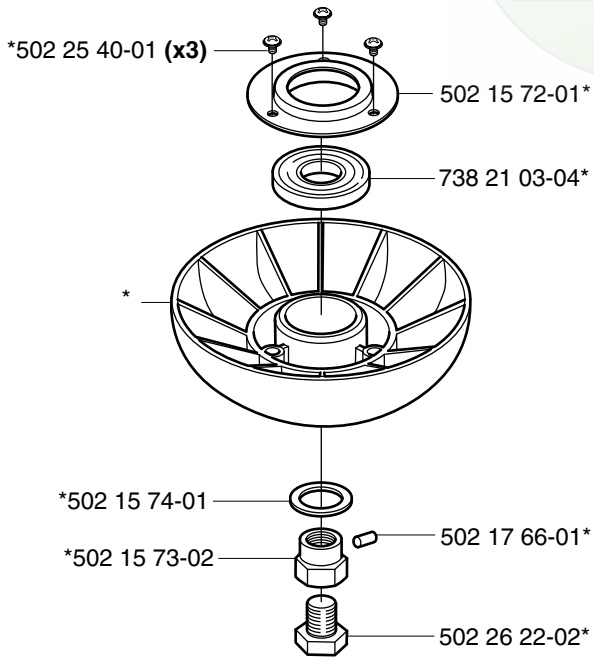

compl 531 00 38-11
compl 531 00 38-24

Trimmy Hit Pro Junior 3/8"-24 (R)

*compl 531 00 75-28

Trimmy Hit M10x1.25

*compl 531 00 75-27

Supporting cup M12x1.75
*compl 502 15 70-02

Trimmy Hit VII 3/8"-24 (R)
*compl 531 00 75-84

T35 M10x1.25
compl 531 00 92-25

Auto 55 M12x1.75
 compl 531 00 92-26 (1")

Guard

*compl 503 95 43-01

343F
 345Fx
 345FxT
 343R
 345Rx

343F
 345Fx
 345FxT

Guard

***compl 537 02 61-01**
323 C
325 C
326 C

***compl 503 74 50-04**
225
232
235

Trimmy cord

Product
ø1,5 mm
 15 m blue
 10 m reel for 300 S
 10 m reel for Duo
 10 st for 6 RC
ø2,0 mm
 15 m green
 130 m green
ø2,4 mm
 15 m orange
 90 m orange
 240 m orange
ø2,7 mm
 15 m yellow
 70 m yellow
 240 m yellow
ø3,0 mm
 10 m red
 56 m red
 240 m red
ø3,3 mm
 46 m white
Pre cut for Trimmy Fix
 20 strings ø2,4 mm

Product
Whisper
ø1,5 mm
 15 m blue
ø2,0 mm
 15 m green
 130 m green
ø2,4 mm
 15 m orange
 90 m orange
 240 m orange
ø2,7 mm
 70 m yellow
 240 m yellow
ø3,0 mm
 10 m red
 56 m red
 240 m red
ø3,3 mm
 46 m white