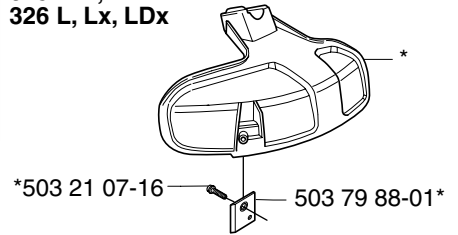

*compl 503 97 71-01
323 L, LD
325 L, Lx
325 LxT, LDx
326 L, Lx, LDx