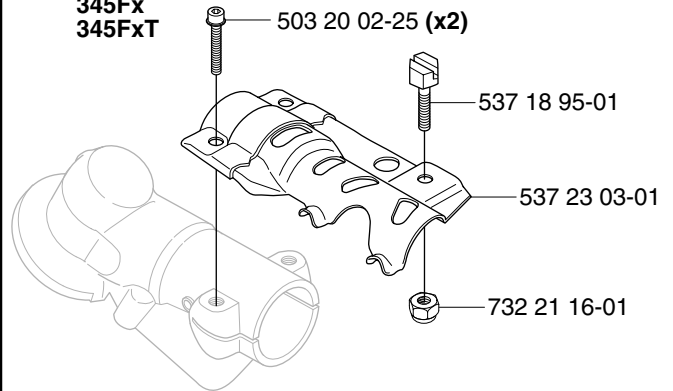

343F
345Fx
345FxT