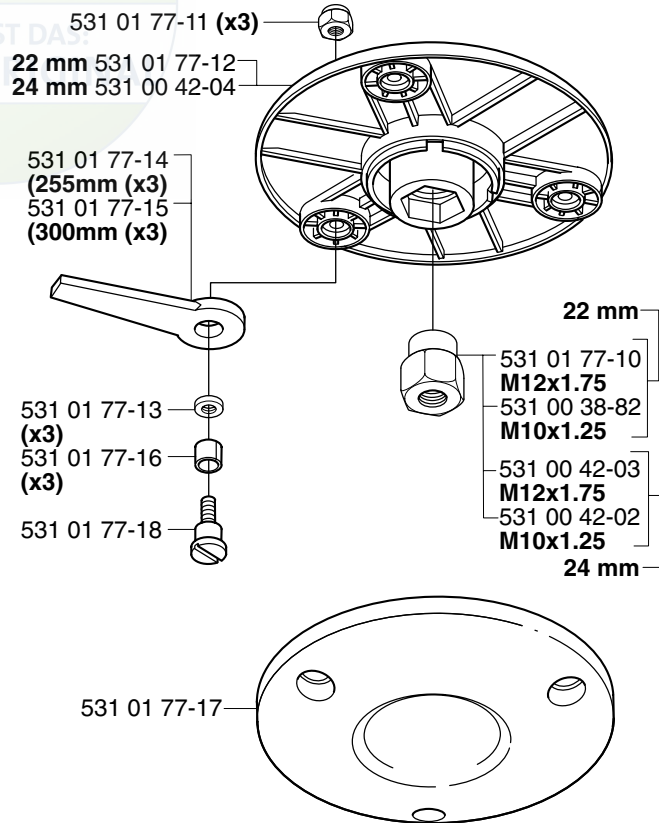

Reserve onderdelen

Repuestos

Reservdelar

106 23 28-73

Trimmy S M12x1.75

*compl 508 01 01-02

Trimmy SII M12x1.75

*compl 502 26 08-11 (1")

Trimmy H2 M10x1.25
Trimmy H2 M12x1.75

*compl 531 00 60-92
*compl 531 00 38-64

Trimmy Hit Pro M10x1.25

*compl 503 78 78-01

**Superauto II 20mm
Superauto II 1"**

*compl 531 00 38-09
*compl 531 00 60-93

**Tri Cut M10x1.25 (300mm)
Tri Cut M12x1.75 (300mm)**

compl 531 00 38-11
compl 531 00 38-24

Trimmy Hit Pro Junior 3/8"-24 (R)

*compl 531 00 75-28

Trimmy Hit M10x1.25

*compl 531 00 75-27

Supporting cup M12x1.75
*compl 502 15 70-02

Trimmy Hit VII 3/8"-24 (R)
*compl 531 00 75-84

***compl 503 74 50-04**
225
232
235

Trimmy cord

Product
ø1,5 mm
 15 m blue
 10 m reel for 300 S
 10 m reel for Duo
 10 st for 6 RC
ø2,0 mm
 15 m green
 130 m green
ø2,4 mm
 15 m orange
 90 m orange
 240 m orange
ø2,7 mm
 15 m yellow
 70 m yellow
 240 m yellow
ø3,0 mm
 10 m red
 56 m red
 240 m red
ø3,3 mm
 46 m white
Pre cut for Trimmy Fix
 20 strings ø2,4 mm