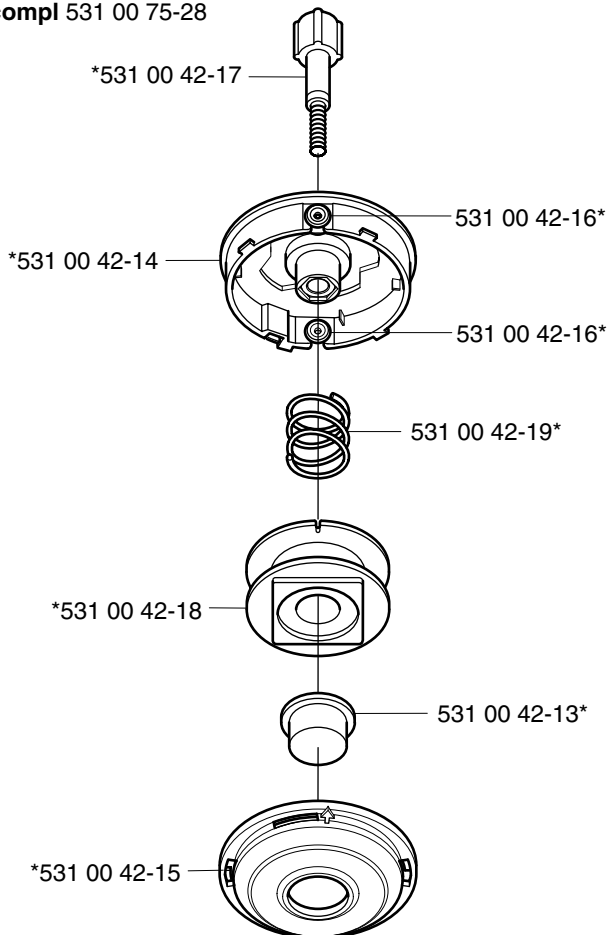

Trimmy H2 M10x1.25
Trimmy H2 M12x1.75

*compl 531 00 60-92
*compl 531 00 38-64

Trimmy Hit Pro M10x1.25

*compl 503 78 78-01

**Superauto II 20mm
Superauto II 1"**

*compl 531 00 38-09
*compl 531 00 60-93

**Tri Cut M10x1.25 (300mm)
Tri Cut M12x1.75 (300mm)**

compl 531 00 38-11
compl 531 00 38-24

Trimmy Hit Pro Junior 3/8"-24 (R)

*compl 531 00 75-28

Trimmy Hit M10x1.25

*compl 531 00 75-27

Supporting cup M12x1.75
*compl 502 15 70-02

Trimmy Hit VII 3/8"-24 (R)
*compl 531 00 75-84

***compl 503 74 50-04**
225
232
235

Trimmy cord

Product
ø1,5 mm
 15 m blue
 10 m reel for 300 S
 10 m reel for Duo
 10 st for 6 RC
ø2,0 mm
 15 m green
 130 m green
ø2,4 mm
 15 m orange
 90 m orange
 240 m orange
ø2,7 mm
 15 m yellow
 70 m yellow
 240 m yellow
ø3,0 mm
 10 m red
 56 m red
 240 m red
ø3,3 mm
 46 m white
Pre cut for Trimmy Fix
 20 strings ø2,4 mm

Product No.
 531 00 92-15
 506 68 26-01
 964 63 57-00
 952 71 55-54
 531 00 92-16
 531 00 92-35
 531 00 92-17
 531 00 92-36
 531 00 60-52
 531 00 92-18
 531 00 92-37
 531 00 75-68
 531 00 92-19
 531 00 92-38
 531 00 60-54
 531 00 92-39
 502 13 86-01