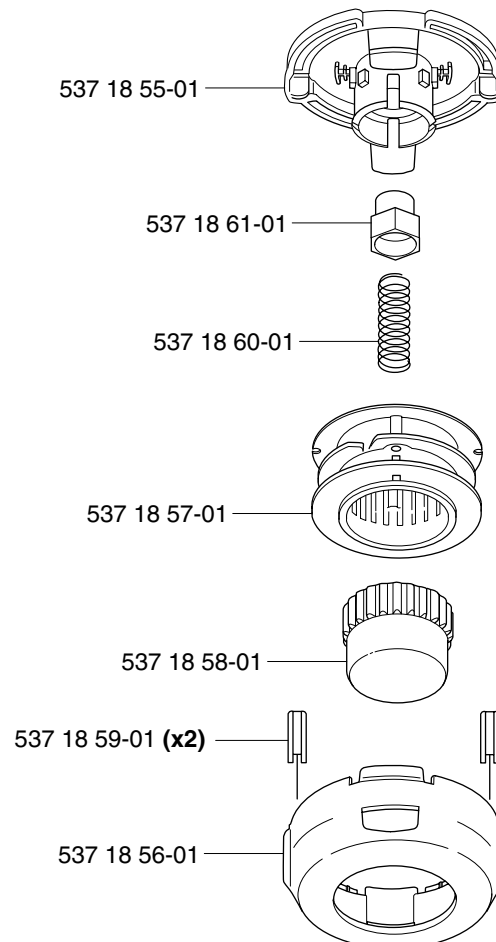

T35 M10x1.25
compl 531 00 92-25