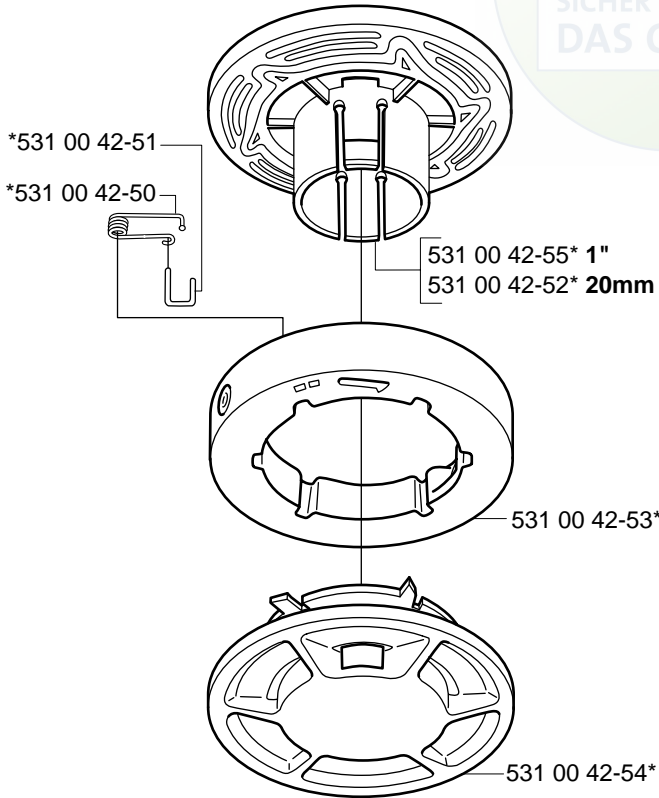

Reserve onderdelen

Repuestos

Reservdelar

106 23 28-69

Trimmy S *compl 508 01 01-02

Trimmy SII *compl 502 26 08-01

Trimmy H2 M10
Trimmy H2 M12

*compl 531 00 60-92
*compl 531 00 38-64

Trimmy Hit Pro M10 *compl 503 78 78-01

Superauto II *compl 531 00 38-09
Superauto II 1" *compl 531 00 60-93

Tri Cut M10x1.25 (300mm) compl 531 00 38-11
Tri Cut M12x1.75 (300mm) compl 531 00 38-24

Trimmy Hit Pro Junior 3/8"-24R

*compl 531 00 75-28

Trimmy Hit VI 3/8"-24R

*compl 952 70 85-62

Trimmy Hit

*compl 531 00 75-27

Tri Cut 3/8"-24R (230mm) *compl 531 00 75-35

Supporting cup

*compl 502 15 70-01

Trimmy cord

Product	Product No.	Product	Product No.
Ø1,5 mm		Whisper	
15 m blue	531 00 38-55	Ø1,5 mm	
10 m reel for 300 S	506 68 26-01	15 m	531 00 60-80
10 m reel for Duo	964 63 57-00	Ø2,0 mm	
10 st for 6 RC	531 00 38-51	15 m	531 00 60-81
Ø2,0 mm		Ø2,4 mm	
15 m green	531 00 38-56	15 m	531 00 60-82
90 m green	531 00 38-57	Ø3,0 mm	
Ø2,4 mm		10 m	531 00 60-83
15 m orange	531 00 38-58		
90 m orange	531 00 38-59		
240 m orange	531 00 38-60		
Ø2,7 mm			
15 m yellow	531 00 75-66		
90 m yellow	531 00 75-67		
240 m yellow	531 00 75-68		
Ø3,0 mm			
10 m red	531 00 38-61		
90 m red	531 00 38-62		
240 m red	531 00 38-63		
Ø3,3 mm			
75 m white	502 26 19-03		
Pre cut for Trimmy Fix			
20 strings Ø2,4 mm	502 13 86-01		