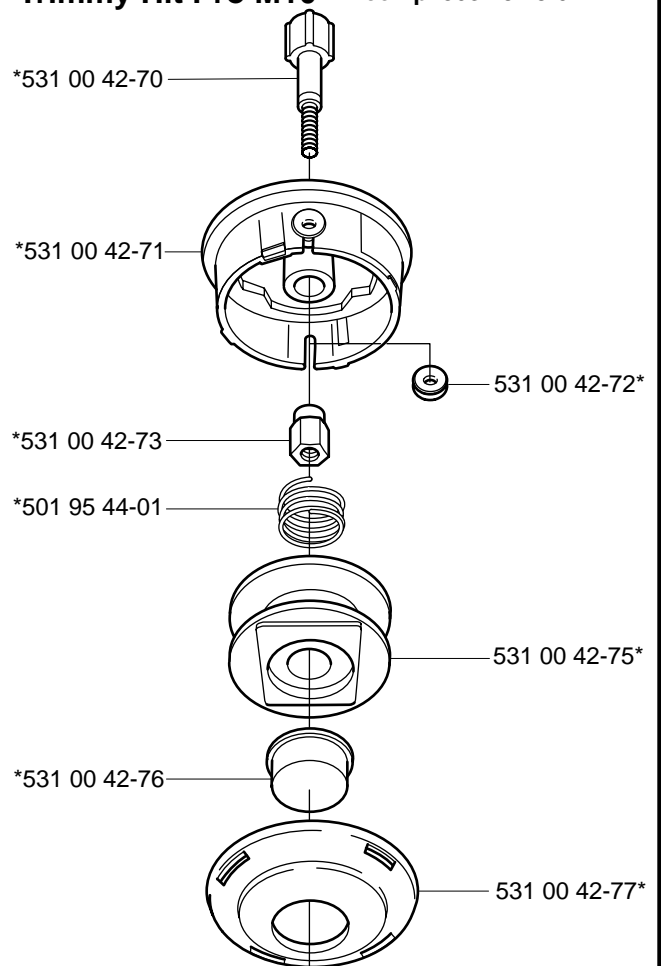

Reserve onderdelen

Repuestos

Reservdelar

106 23 28-69

Trimmy S *compl 508 01 01-02

Trimmy SII *compl 502 26 08-01

Trimmy H2 M10
Trimmy H2 M12

*compl 531 00 60-92
*compl 531 00 38-64

Trimmy Hit Pro M10 *compl 503 78 78-01

Superauto II *compl 531 00 38-09
Superauto II 1" *compl 531 00 60-93

Tri Cut M10x1.25 (300mm) compl 531 00 38-11
Tri Cut M12x1.75 (300mm) compl 531 00 38-24

Trimmy Hit Pro Junior 3/8"-24R

*compl 531 00 75-28

Trimmy Hit VI 3/8"-24R

*compl 952 70 85-62

Trimmy Hit

*compl 531 00 75-27

Tri Cut 3/8"-24R (230mm) *compl 531 00 75-35

Supporting cup

*compl 502 15 70-01

Trimmy cord

Product	Product No.	Product	Product No.
Ø1,5 mm		Whisper	
15 m blue	531 00 38-55	Ø1,5 mm	
10 m reel for 300 S	506 68 26-01	15 m	531 00 60-80
10 m reel for Duo	964 63 57-00	Ø2,0 mm	
10 st for 6 RC	531 00 38-51	15 m	531 00 60-81
Ø2,0 mm		Ø2,4 mm	
15 m green	531 00 38-56	15 m	531 00 60-82
90 m green	531 00 38-57	Ø3,0 mm	
Ø2,4 mm		10 m	531 00 60-83
15 m orange	531 00 38-58		
90 m orange	531 00 38-59		
240 m orange	531 00 38-60		
Ø2,7 mm			
15 m yellow	531 00 75-66		
90 m yellow	531 00 75-67		
240 m yellow	531 00 75-68		
Ø3,0 mm			
10 m red	531 00 38-61		
90 m red	531 00 38-62		
240 m red	531 00 38-63		
Ø3,3 mm			
75 m white	502 26 19-03		
Pre cut for Trimmy Fix			
20 strings Ø2,4 mm	502 13 86-01		