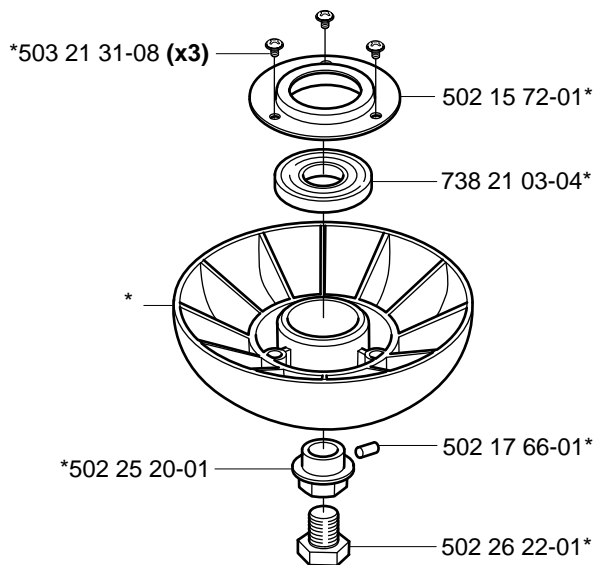

Trimmy Hit Pro M10 *compl 503 78 78-01

Superauto II *compl 531 00 38-09
Superauto II 1" *compl 531 00 60-93

Tri Cut M10x1.25 (300mm) compl 531 00 38-11
Tri Cut M12x1.75 (300mm) compl 531 00 38-24

Trimmy Hit Pro Junior 3/8"-24R

*compl 531 00 75-28

Trimmy Hit VI 3/8"-24R

*compl 952 70 85-62

Trimmy Hit

*compl 531 00 75-27

Tri Cut 3/8"-24R (230mm) *compl 531 00 75-35

Supporting cup

*compl 502 15 70-01

Guard

*compl 537 02 61-01
322 C

*compl 537 07 67-01
325 C-X

*compl 503 97 71-01
**322 L
325 L-X
325 L-XT**

*compl 503 93 42-02
**322 R
325 R-X
325 RJ-X
325 R-XT**

*compl 503 91 60-01
**240
245
250
252**

*compl 503 74 50-04
**225
232
235**

Trimmy cord

Product	Product No.	Product	Product No.
Ø1,5 mm		Whisper	
15 m blue	531 00 38-55	Ø1,5 mm	
10 m reel for 300 S	506 68 26-01	15 m	531 00 60-80
10 m reel for Duo	964 63 57-00	Ø2,0 mm	
10 st for 6 RC	531 00 38-51	15 m	531 00 60-81
Ø2,0 mm		Ø2,4 mm	
15 m green	531 00 38-56	15 m	531 00 60-82
90 m green	531 00 38-57	Ø3,0 mm	
Ø2,4 mm		10 m	531 00 60-83
15 m orange	531 00 38-58		
90 m orange	531 00 38-59		
240 m orange	531 00 38-60		
Ø2,7 mm			
15 m yellow	531 00 75-66		
90 m yellow	531 00 75-67		
240 m yellow	531 00 75-68		
Ø3,0 mm			
10 m red	531 00 38-61		
90 m red	531 00 38-62		
240 m red	531 00 38-63		
Ø3,3 mm			
75 m white	502 26 19-03		
Pre cut for Trimmy Fix			
20 strings Ø2,4 mm	502 13 86-01		