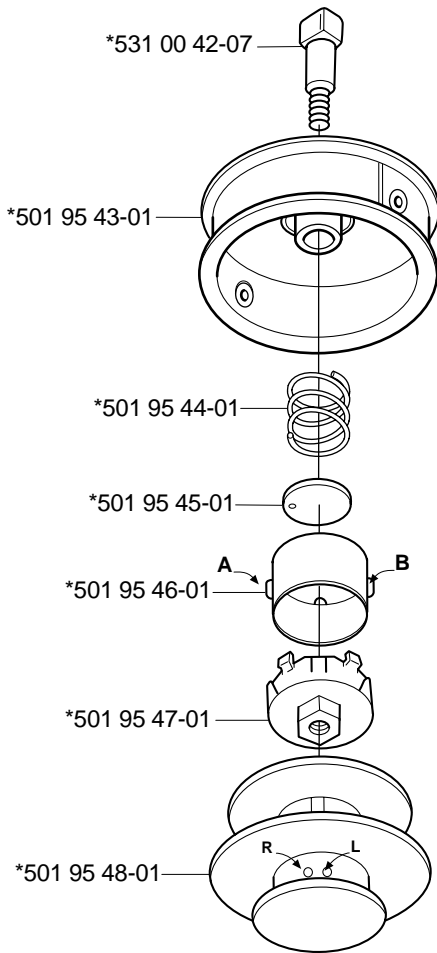

Trimmy Hit Pro M10 *compl 503 78 78-01

Superauto II *compl 531 00 38-09
Superauto II 1" *compl 531 00 60-93

Tri Cut M10x1.25 (300mm) compl 531 00 38-11
Tri Cut M12x1.75 (300mm) compl 531 00 38-24

Trimmy Hit Pro Junior 3/8"-24R

*compl 531 00 75-28

Trimmy Hit VI 3/8"-24R

*compl 952 70 85-62

Trimmy Hit

*compl 531 00 75-27

Tri Cut 3/8"-24R (230mm) *compl 531 00 75-35

Supporting cup

*compl 502 15 70-01

Guard

*compl 537 02 61-01
322 C

*compl 537 07 67-01
325 C-X

*compl 503 97 71-01
**322 L
325 L-X
325 L-XT**

*compl 503 93 42-02
**322 R
325 R-X
325 RJ-X
325 R-XT**

*compl 503 91 60-01
**240
245
250
252**

*compl 503 74 50-04
**225
232
235**

Trimmy cord

Product	Product No.	Product	Product No.
Ø1,5 mm		Whisper	
15 m blue	531 00 38-55	Ø1,5 mm	
10 m reel for 300 S	506 68 26-01	15 m	531 00 60-80
10 m reel for Duo	964 63 57-00	Ø2,0 mm	
10 st for 6 RC	531 00 38-51	15 m	531 00 60-81
Ø2,0 mm		Ø2,4 mm	
15 m green	531 00 38-56	15 m	531 00 60-82
90 m green	531 00 38-57	Ø3,0 mm	
Ø2,4 mm		10 m	531 00 60-83
15 m orange	531 00 38-58		
90 m orange	531 00 38-59		
240 m orange	531 00 38-60		
Ø2,7 mm			
15 m yellow	531 00 75-66		
90 m yellow	531 00 75-67		
240 m yellow	531 00 75-68		
Ø3,0 mm			
10 m red	531 00 38-61		
90 m red	531 00 38-62		
240 m red	531 00 38-63		
Ø3,3 mm			
75 m white	502 26 19-03		
Pre cut for Trimmy Fix			
20 strings Ø2,4 mm	502 13 86-01		