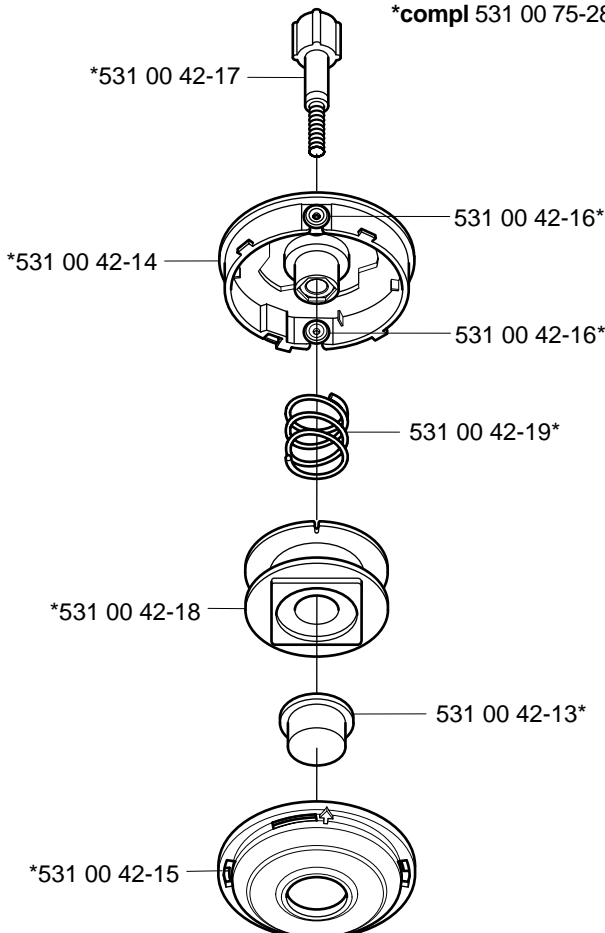

Reserve onderdelen

Repuestos

Reservdelar

106 23 28-69

Trimmy S *compl 508 01 01-02

Trimmy SII *compl 502 26 08-01

Trimmy H2 M10
Trimmy H2 M12

*compl 531 00 60-92
*compl 531 00 38-64

Trimmy Hit Pro M10 *compl 503 78 78-01

Superauto II *compl 531 00 38-09
Superauto II 1" *compl 531 00 60-93

Tri Cut M10x1.25 (300mm) compl 531 00 38-11
Tri Cut M12x1.75 (300mm) compl 531 00 38-24

Trimmy Hit Pro Junior 3/8"-24R

*compl 531 00 75-28

Trimmy Hit VI 3/8"-24R

*compl 952 70 85-62

Trimmy Hit

*compl 531 00 75-27

Tri Cut 3/8"-24R (230mm) *compl 531 00 75-35

Supporting cup

*compl 502 15 70-01

Trimmy cord

Product	Product No.	Product	Product No.
Ø1,5 mm		Whisper	
15 m blue	531 00 38-55	Ø1,5 mm	
10 m reel for 300 S	506 68 26-01	15 m	531 00 60-80
10 m reel for Duo	964 63 57-00	Ø2,0 mm	
10 st for 6 RC	531 00 38-51	15 m	531 00 60-81
Ø2,0 mm		Ø2,4 mm	
15 m green	531 00 38-56	15 m	531 00 60-82
90 m green	531 00 38-57	Ø3,0 mm	
Ø2,4 mm		10 m	531 00 60-83
15 m orange	531 00 38-58		
90 m orange	531 00 38-59		
240 m orange	531 00 38-60		
Ø2,7 mm			
15 m yellow	531 00 75-66		
90 m yellow	531 00 75-67		
240 m yellow	531 00 75-68		
Ø3,0 mm			
10 m red	531 00 38-61		
90 m red	531 00 38-62		
240 m red	531 00 38-63		
Ø3,3 mm			
75 m white	502 26 19-03		
Pre cut for Trimmy Fix			
20 strings Ø2,4 mm	502 13 86-01		