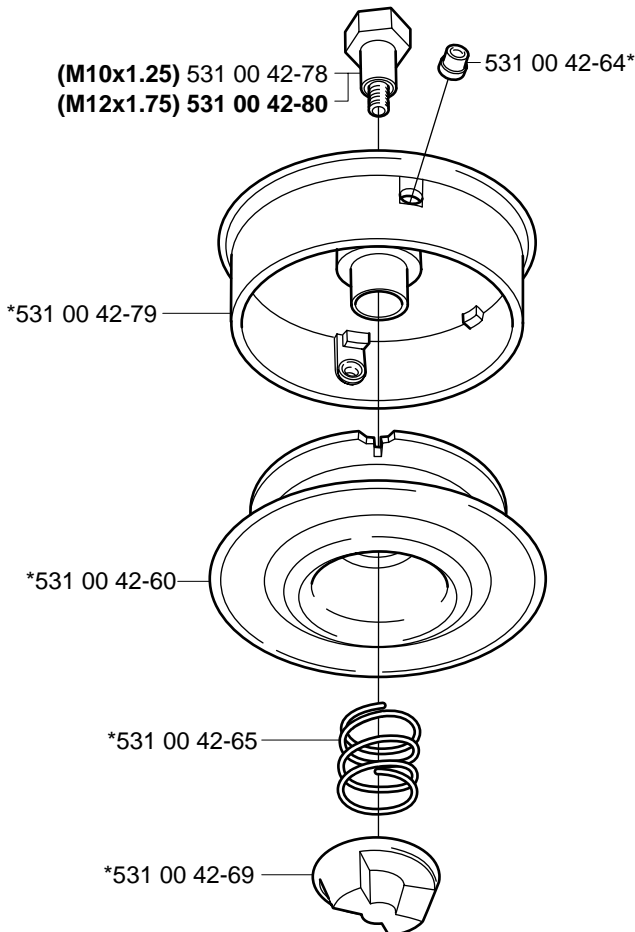

Reserve onderdelen

Repuestos

Reservdelar

106 23 28-69

Trimmy S *compl 508 01 01-02

Trimmy SII *compl 502 26 08-01

Trimmy H2 M10
Trimmy H2 M12

*compl 531 00 60-92
*compl 531 00 38-64

Trimmy Hit Pro M10 *compl 503 78 78-01

Superauto II *compl 531 00 38-09
Superauto II 1" *compl 531 00 60-93

Tri Cut M10x1.25 (300mm) compl 531 00 38-11
Tri Cut M12x1.75 (300mm) compl 531 00 38-24

Trimmy Hit Pro Junior 3/8"-24R

*compl 531 00 75-28

Trimmy Hit VI 3/8"-24R

*compl 952 70 85-62

Trimmy Hit

*compl 531 00 75-27

Tri Cut 3/8"-24R (230mm) *compl 531 00 75-35

Supporting cup

*compl 502 15 70-01

Trimmy cord

Product	Product No.	Product	Product No.
Ø1,5 mm		Whisper	
15 m blue	531 00 38-55	Ø1,5 mm	
10 m reel for 300 S	506 68 26-01	15 m	531 00 60-80
10 m reel for Duo	964 63 57-00	Ø2,0 mm	
10 st for 6 RC	531 00 38-51	15 m	531 00 60-81
Ø2,0 mm		Ø2,4 mm	
15 m green	531 00 38-56	15 m	531 00 60-82
90 m green	531 00 38-57	Ø3,0 mm	
Ø2,4 mm		10 m	531 00 60-83
15 m orange	531 00 38-58		
90 m orange	531 00 38-59		
240 m orange	531 00 38-60		
Ø2,7 mm			
15 m yellow	531 00 75-66		
90 m yellow	531 00 75-67		
240 m yellow	531 00 75-68		
Ø3,0 mm			
10 m red	531 00 38-61		
90 m red	531 00 38-62		
240 m red	531 00 38-63		
Ø3,3 mm			
75 m white	502 26 19-03		
Pre cut for Trimmy Fix			
20 strings Ø2,4 mm	502 13 86-01		