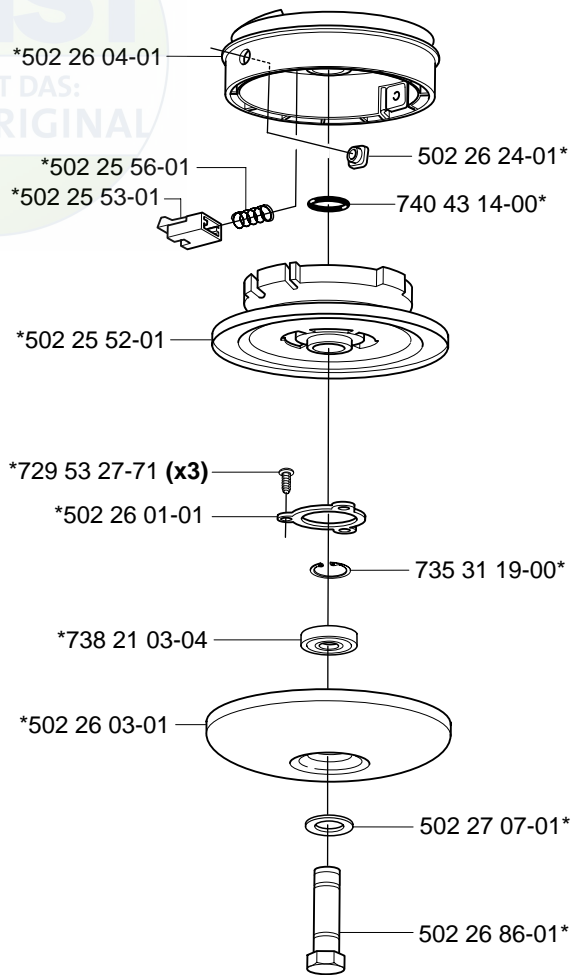

Reserve onderdelen

Repuestos

Reservdelar

106 23 28-69

Trimmy S *compl 508 01 01-02

Trimmy SII *compl 502 26 08-01

Trimmy H2 M10
Trimmy H2 M12

*compl 531 00 60-92
*compl 531 00 38-64

Trimmy Hit Pro M10 *compl 503 78 78-01

Superauto II *compl 531 00 38-09
Superauto II 1" *compl 531 00 60-93

Tri Cut M10x1.25 (300mm) compl 531 00 38-11
Tri Cut M12x1.75 (300mm) compl 531 00 38-24

Trimmy Hit Pro Junior 3/8"-24R

*compl 531 00 75-28

Trimmy Hit VI 3/8"-24R

*compl 952 70 85-62

Trimmy Hit

*compl 531 00 75-27

Tri Cut 3/8"-24R (230mm) *compl 531 00 75-35

Supporting cup

*compl 502 15 70-01

Trimmy cord

Product	Product No.	Product	Product No.
Ø1,5 mm		Whisper	
15 m blue	531 00 38-55	Ø1,5 mm	
10 m reel for 300 S	506 68 26-01	15 m	531 00 60-80
10 m reel for Duo	964 63 57-00	Ø2,0 mm	
10 st for 6 RC	531 00 38-51	15 m	531 00 60-81
Ø2,0 mm		Ø2,4 mm	
15 m green	531 00 38-56	15 m	531 00 60-82
90 m green	531 00 38-57	Ø3,0 mm	
Ø2,4 mm		10 m	531 00 60-83
15 m orange	531 00 38-58		
90 m orange	531 00 38-59		
240 m orange	531 00 38-60		
Ø2,7 mm			
15 m yellow	531 00 75-66		
90 m yellow	531 00 75-67		
240 m yellow	531 00 75-68		
Ø3,0 mm			
10 m red	531 00 38-61		
90 m red	531 00 38-62		
240 m red	531 00 38-63		
Ø3,3 mm			
75 m white	502 26 19-03		
Pre cut for Trimmy Fix			
20 strings Ø2,4 mm	502 13 86-01		