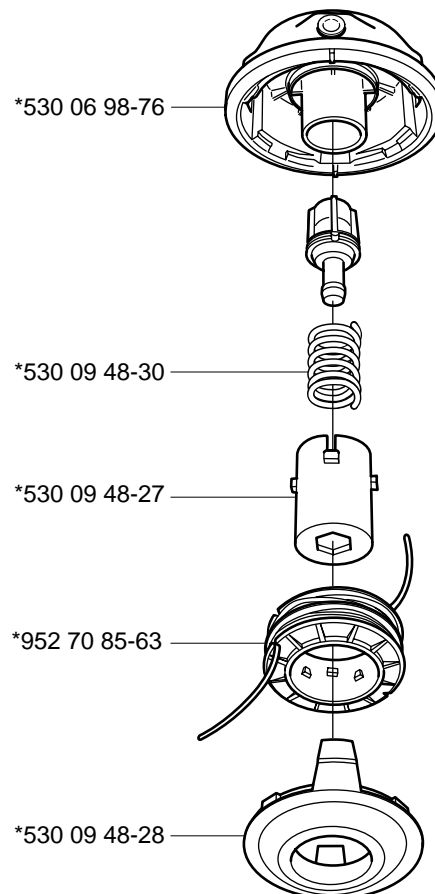

Reserve onderdelen

Repuestos

Reservdelar

106 23 28-69

Trimmy S *compl 508 01 01-02

Trimmy SII *compl 502 26 08-01

Trimmy H2 M10
Trimmy H2 M12

*compl 531 00 60-92
*compl 531 00 38-64

Trimmy Hit Pro M10 *compl 503 78 78-01

Superauto II *compl 531 00 38-09
Superauto II 1" *compl 531 00 60-93

Tri Cut M10x1.25 (300mm) compl 531 00 38-11
Tri Cut M12x1.75 (300mm) compl 531 00 38-24

Trimmy Hit Pro Junior 3/8"-24R

*compl 531 00 75-28

Trimmy Hit VI 3/8"-24R

*compl 952 70 85-62

Trimmy Hit

*compl 531 00 75-27

Tri Cut 3/8"-24R (230mm) *compl 531 00 75-35

Supporting cup

*compl 502 15 70-01

Trimmy cord

Product	Product No.	Product	Product No.
Ø1,5 mm		Whisper	
15 m blue	531 00 38-55	Ø1,5 mm	
10 m reel for 300 S	506 68 26-01	15 m	531 00 60-80
10 m reel for Duo	964 63 57-00	Ø2,0 mm	
10 st for 6 RC	531 00 38-51	15 m	531 00 60-81
Ø2,0 mm		Ø2,4 mm	
15 m green	531 00 38-56	15 m	531 00 60-82
90 m green	531 00 38-57	Ø3,0 mm	
Ø2,4 mm		10 m	531 00 60-83
15 m orange	531 00 38-58		
90 m orange	531 00 38-59		
240 m orange	531 00 38-60		
Ø2,7 mm			
15 m yellow	531 00 75-66		
90 m yellow	531 00 75-67		
240 m yellow	531 00 75-68		
Ø3,0 mm			
10 m red	531 00 38-61		
90 m red	531 00 38-62		
240 m red	531 00 38-63		
Ø3,3 mm			
75 m white	502 26 19-03		
Pre cut for Trimmy Fix			
20 strings Ø2,4 mm	502 13 86-01		