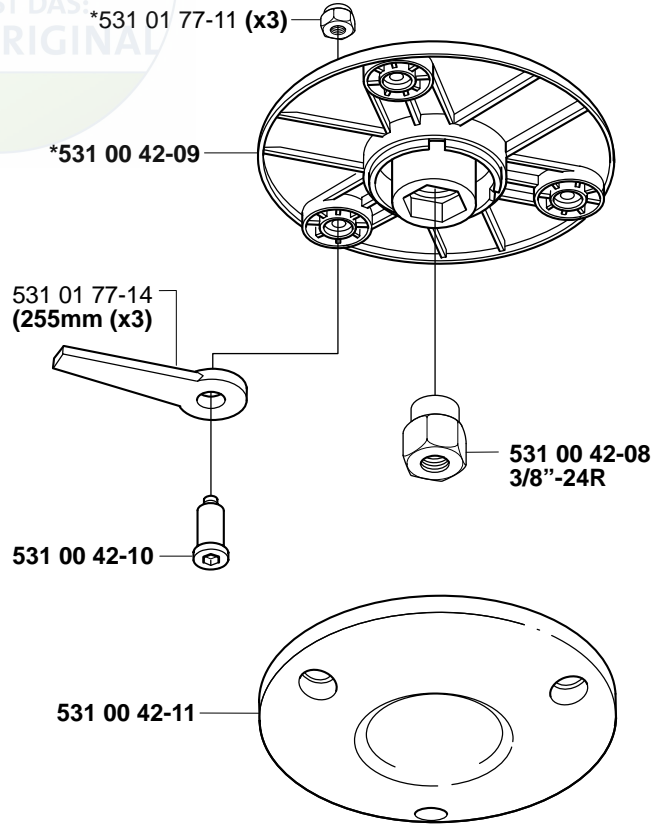

Trimmy Hit Pro M10 *compl 503 78 78-01

Superauto II *compl 531 00 38-09
Superauto II 1" *compl 531 00 60-93

Tri Cut M10x1.25 (300mm) compl 531 00 38-11
Tri Cut M12x1.75 (300mm) compl 531 00 38-24

Trimmy Hit Pro Junior 3/8"-24R

*compl 531 00 75-28

Trimmy Hit VI 3/8"-24R

*compl 952 70 85-62

Trimmy Hit

*compl 531 00 75-27

Tri Cut 3/8"-24R (230mm) *compl 531 00 75-35

Supporting cup

*compl 502 15 70-01

Guard

*compl 537 02 61-01
322 C

*compl 537 07 67-01
325 C-X

*compl 503 97 71-01
**322 L
325 L-X
325 L-XT**

*compl 503 93 42-02
**322 R
325 R-X
325 RJ-X
325 R-XT**

*compl 503 91 60-01
**240
245
250
252**

*compl 503 74 50-04
**225
232
235**

Trimmy cord

Product	Product No.	Product	Product No.
Ø1,5 mm		Whisper	
15 m blue	531 00 38-55	Ø1,5 mm	
10 m reel for 300 S	506 68 26-01	15 m	531 00 60-80
10 m reel for Duo	964 63 57-00	Ø2,0 mm	
10 st for 6 RC	531 00 38-51	15 m	531 00 60-81
Ø2,0 mm		Ø2,4 mm	
15 m green	531 00 38-56	15 m	531 00 60-82
90 m green	531 00 38-57	Ø3,0 mm	
Ø2,4 mm		10 m	531 00 60-83
15 m orange	531 00 38-58		
90 m orange	531 00 38-59		
240 m orange	531 00 38-60		
Ø2,7 mm			
15 m yellow	531 00 75-66		
90 m yellow	531 00 75-67		
240 m yellow	531 00 75-68		
Ø3,0 mm			
10 m red	531 00 38-61		
90 m red	531 00 38-62		
240 m red	531 00 38-63		
Ø3,3 mm			
75 m white	502 26 19-03		
Pre cut for Trimmy Fix			
20 strings Ø2,4 mm	502 13 86-01		