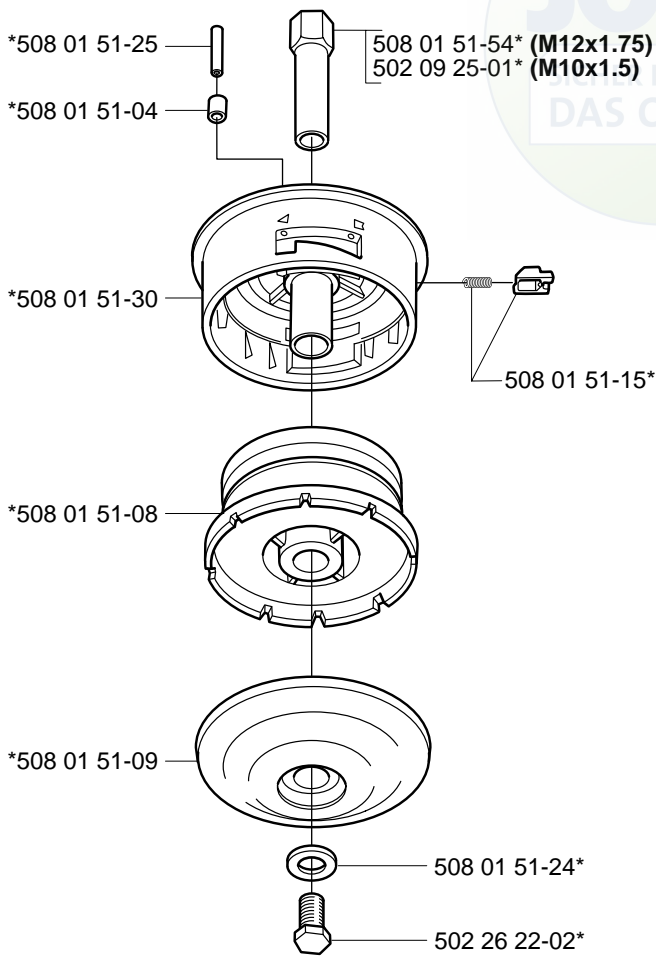

Reserve onderdelen

Repuestos

Reservdelar

106 23 28-69

Trimmy S *compl 508 01 01-02

Trimmy SII *compl 502 26 08-01

Trimmy H2 M10
Trimmy H2 M12

*compl 531 00 60-92
*compl 531 00 38-64

Trimmy Hit Pro M10 *compl 503 78 78-01

Superauto II *compl 531 00 38-09
Superauto II 1" *compl 531 00 60-93

Tri Cut M10x1.25 (300mm) compl 531 00 38-11
Tri Cut M12x1.75 (300mm) compl 531 00 38-24

Trimmy Hit Pro Junior 3/8"-24R

*compl 531 00 75-28

Trimmy Hit VI 3/8"-24R

*compl 952 70 85-62

Trimmy Hit

*compl 531 00 75-27

Tri Cut 3/8"-24R (230mm) *compl 531 00 75-35

Supporting cup

*compl 502 15 70-01

Trimmy cord

Product	Product No.	Product	Product No.
Ø1,5 mm		Whisper	
15 m blue	531 00 38-55	Ø1,5 mm	
10 m reel for 300 S	506 68 26-01	15 m	531 00 60-80
10 m reel for Duo	964 63 57-00	Ø2,0 mm	
10 st for 6 RC	531 00 38-51	15 m	531 00 60-81
Ø2,0 mm		Ø2,4 mm	
15 m green	531 00 38-56	15 m	531 00 60-82
90 m green	531 00 38-57	Ø3,0 mm	
Ø2,4 mm		10 m	531 00 60-83
15 m orange	531 00 38-58		
90 m orange	531 00 38-59		
240 m orange	531 00 38-60		
Ø2,7 mm			
15 m yellow	531 00 75-66		
90 m yellow	531 00 75-67		
240 m yellow	531 00 75-68		
Ø3,0 mm			
10 m red	531 00 38-61		
90 m red	531 00 38-62		
240 m red	531 00 38-63		
Ø3,3 mm			
75 m white	502 26 19-03		
Pre cut for Trimmy Fix			
20 strings Ø2,4 mm	502 13 86-01		