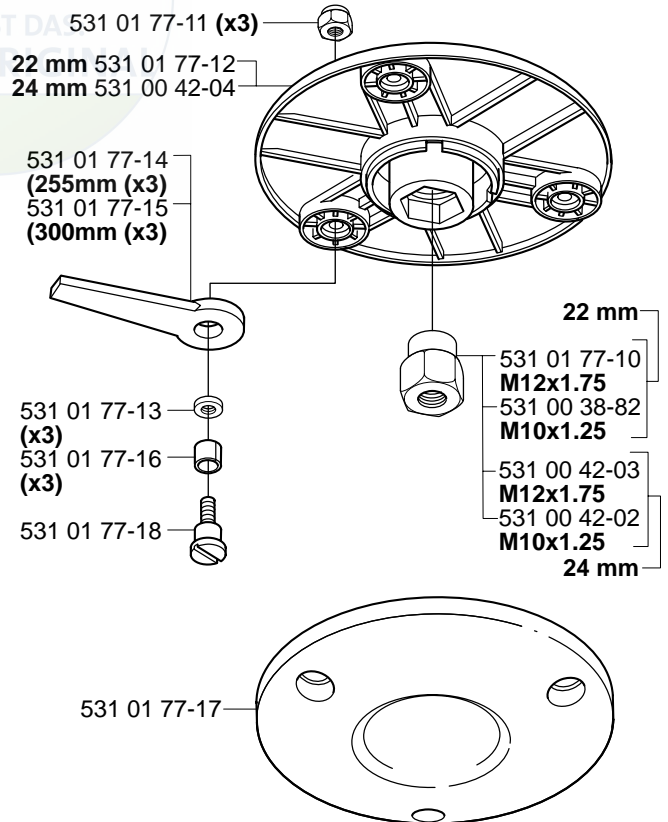

Reserve onderdelen

Repuestos

Reservdelar

106 23 28-69

Trimmy S *compl 508 01 01-02

Trimmy SII *compl 502 26 08-01

Trimmy H2 M10
Trimmy H2 M12

*compl 531 00 60-92
*compl 531 00 38-64

Trimmy Hit Pro M10 *compl 503 78 78-01

Superauto II *compl 531 00 38-09
Superauto II 1" *compl 531 00 60-93

Tri Cut M10x1.25 (300mm) compl 531 00 38-11
Tri Cut M12x1.75 (300mm) compl 531 00 38-24

Trimmy Hit Pro Junior 3/8"-24R

*compl 531 00 75-28

Trimmy Hit VI 3/8"-24R

*compl 952 70 85-62

Trimmy Hit

*compl 531 00 75-27

Tri Cut 3/8"-24R (230mm) *compl 531 00 75-35

Supporting cup

*compl 502 15 70-01

Trimmy cord

Product	Product No.	Product	Product No.
Ø1,5 mm		Whisper	
15 m blue	531 00 38-55	Ø1,5 mm	
10 m reel for 300 S	506 68 26-01	15 m	531 00 60-80
10 m reel for Duo	964 63 57-00	Ø2,0 mm	
10 st for 6 RC	531 00 38-51	15 m	531 00 60-81
Ø2,0 mm		Ø2,4 mm	
15 m green	531 00 38-56	15 m	531 00 60-82
90 m green	531 00 38-57	Ø3,0 mm	
Ø2,4 mm		10 m	531 00 60-83
15 m orange	531 00 38-58		
90 m orange	531 00 38-59		
240 m orange	531 00 38-60		
Ø2,7 mm			
15 m yellow	531 00 75-66		
90 m yellow	531 00 75-67		
240 m yellow	531 00 75-68		
Ø3,0 mm			
10 m red	531 00 38-61		
90 m red	531 00 38-62		
240 m red	531 00 38-63		
Ø3,3 mm			
75 m white	502 26 19-03		
Pre cut for Trimmy Fix			
20 strings Ø2,4 mm	502 13 86-01		