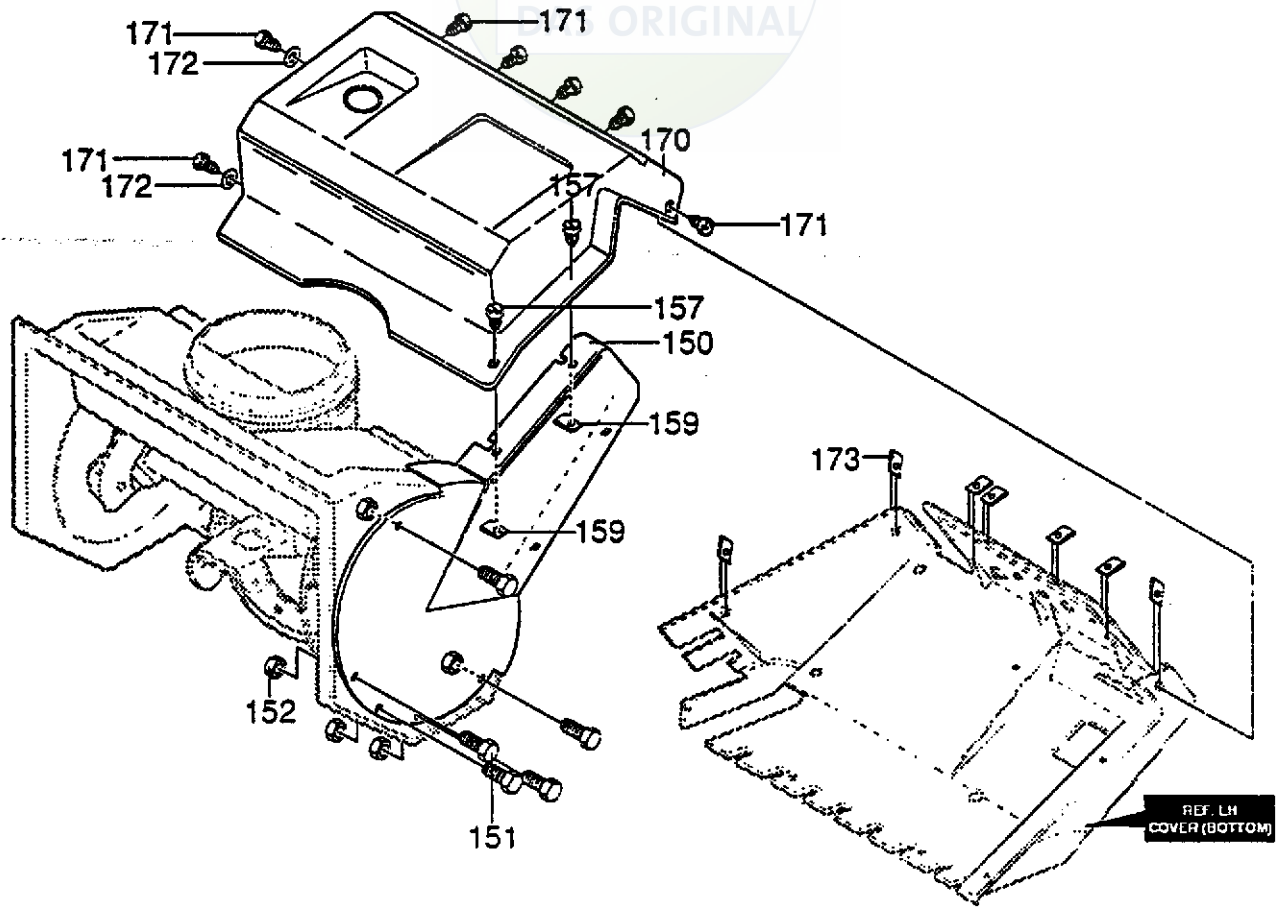

4.5HP/20" SNOW THROWER MODEL ST20

FRAME COMPONENTS REPAIR PARTS

SICHER IST DAS:
DAS ORIGINAL

REF. NO.	PART NO.	PART NAME
80	601 00 13 45	FRAME, SIDE RH
81	601 00 13 46	FRAME, SIDE LH
90	601 00 13 47	CHANNEL, FRAME SUPPORT
91	601 00 13 48	SCREW, 1/4-20X2.00
92	601 00 00 62	NUT, 1/4-20 REGHEXCTRLK
100	601 00 13 49	BRACKET, FUEL TANK
101	601 00 00 68	SCREW, 1/4-20X .75
102	601 00 00 62	NUT, 1/4-20 REGHEXCTRLK
110	601 00 13 50	TANK, FUEL
111	601 00 13 51	SCREW, 1/4-14X .88
112	601 00 13 52	CAP, GAS TANK 2CY
113	601 00 13 53	TUBING, GAS LINE
114	601 00 05 54	CLAMP, HOSE

330774C

REF. NO.	PART NO.	PART NAME
120	601 00 13 54	COVER, BOTTOM
121	601 00 00 69	SCREW, 1/4-20X1.25
122	601 00 00 18	FLATWASHER .281X.63X.065
124	601 00 00 62	NUT, 1/4-20 REGHEXCTRLK
130	601 00 13 55	GROMMET & WASHER, ROPE GUIDE
131	601 00 13 56	KNOB, SHORT
132	601 00 13 57	INSERT METAL, KNOB
140	601 00 13 58	SWITCH, IGNIT
141	601 00 13 59	WASHER, REGINTLK.
142	601 00 13 60	NUT, 5/8-32 HXHD IGN SWITCH
143	601 00 13 61	2 KEYS & RING
145	601 00 13 62	PRIMER, ENGINE
146	601 00 13 63	HOSE, PRIM
147	601 00 01 02	NUT, 1/4-20 REGHEXKEPS
148	601 00 13 64	PLUG 2", DIA. BLACK DOME

330774C

BELT COVER REPAIR PARTS

REF. NO.	PART NO.	PART NAME
150	601 00 13 65	COVER, BELT
151	601 00 13 66	SCREW, 10-24X .50
152	601 00 13 67	NUT, #10-24
157	601 00 13 68	SCREW, 1/4-14X .75
159	601 00 13 69	NUT, 1/4-10 SPEED J TYPE
170	601 00 13 70	COVER, TOP
171	601 00 13 68	SCREW, 1/4-14X .75
172	601 00 00 18	FLATWASHER .281X.63X.065
173	601 00 13 69	NUT, 1/4-10 SPEED J TYPE