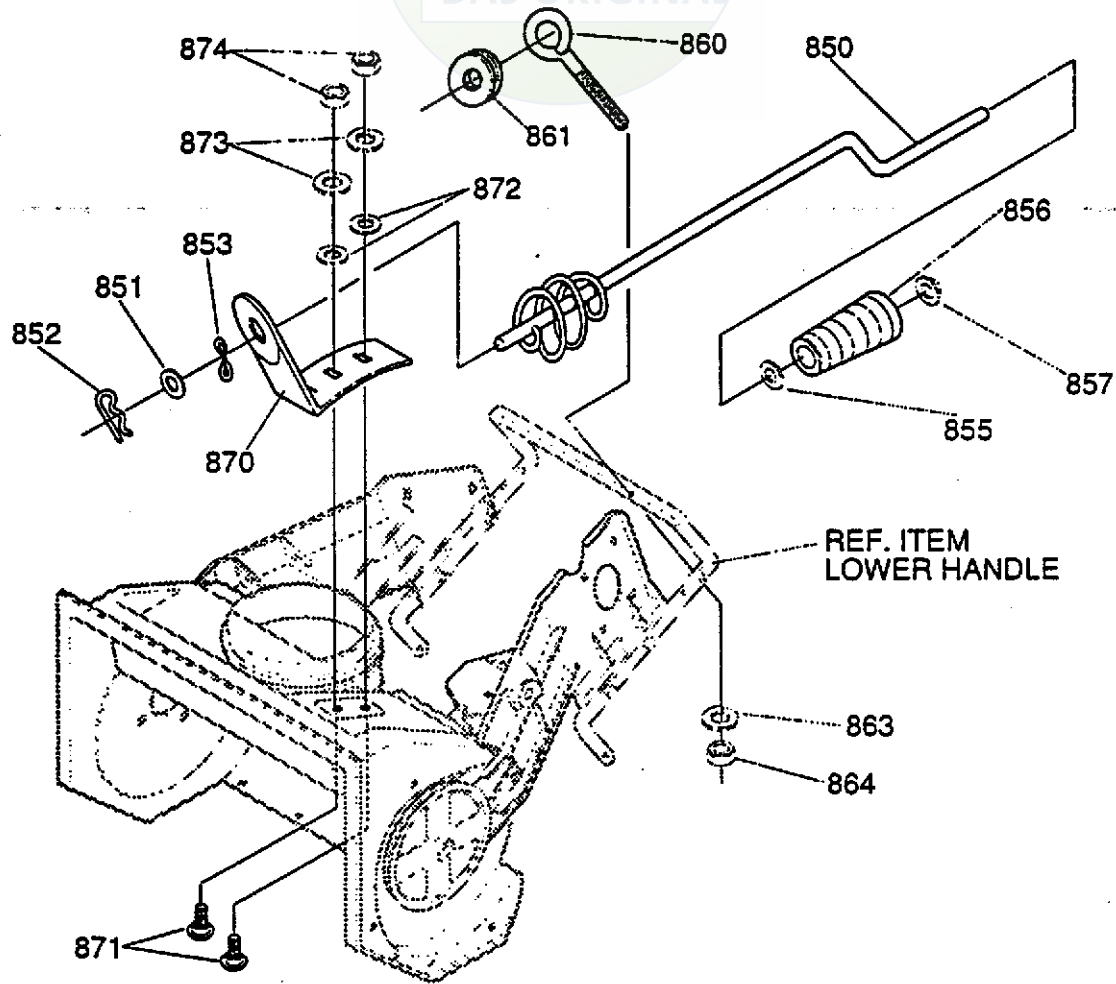

313986A

4.5HP/20" SNOW THROWER MODEL ST20

WHEEL ASSEMBLY REPAIR PARTS

SICHER IST DAS:
DAS ORIGINAL

REF. NO.	PART NO.	PART NAME
650	601 00 14 28	AXLE, 7" SHAFT
651	601 00 06 70	FLATWASHER .391X1.00X.125
660	601 00 14 29	TIRE & RIM 7X1.50
661	601 00 06 70	FLATWASHER .391X1.00X.125
662	601 00 14 30	RING, RET E
663	601 00 14 25	HUB CAP 3/20

334309

4.5HP/20" SNOW THROWER MODEL ST20

HANDLE REPAIR PARTS

REF. NO.	PART NO.	PART NAME
740	601 00 13 92	CABLE, UPPER CONTROL
741	601 00 13 93	BRKT, CABLE ADJ
742	601 00 13 94	CABLE, LOWER CONTROL
743	601 00 13 95	BOOT, CLUTCH SPRING
744	601 00 13 96	SPRING, EXT
750	601 00 13 97	HDL, LOWER
751	601 00 00 69	SCREW, 1/4-20X1.25
752	601 00 00 18	FLATWASHER .281X.63X.065
753	601 00 00 62	NUT, 1/4-20 REGHEXCTRLK
760	601 00 13 98	HANDLE, UPPER
761	601 00 13 99	BAIL, CONTROL
762	601 00 14 00	BOLT, 5/16-18X1.75
763	601 00 14 01	WASHER, FORM
764	601 00 06 84	KNOB, T W/ NUT
765	601 00 00 12	NUT, 5/16-18 REGHEX

313941C

4.5HP/20" SNOW THROWER MODEL ST20

CHUTE CONTROL ROD REPAIR PARTS

REF. NO.	PART NO.	PART NAME
850	601 00 14 02	ROD, ASSY UPR CHUTE CTRL
851	601 00 00 20	FLATWASHER .406X.81X.065
852	601 00 14 03	PIN, COTTER
853	601 00 14 04	WASHER, CURVED SPRING
855	601 00 00 20	FLATWASHER .406X.81X.065
856	601 00 14 05	KNOB, SLEEVE
857	601 00 14 06	CAP NUT, PUSH-ON
860	601 00 14 07	BOLT, EYE
861	601 00 14 08	GROMMET, EYE BOLT
863	601 00 00 15	WASHER, REGSPTLK
864	601 00 14 09	NUT, 3/8-16
870	601 00 14 10	BRACKET, CHUTE ROTATE
871	601 00 14 11	BOLT, 5/16-18X .75
872	601 00 14 12	WASHER, FLAT
873	601 00 00 23	WASHER, HVSPTLK
874	601 00 00 12	NUT, 5/16-18 REGHEXCTRLK