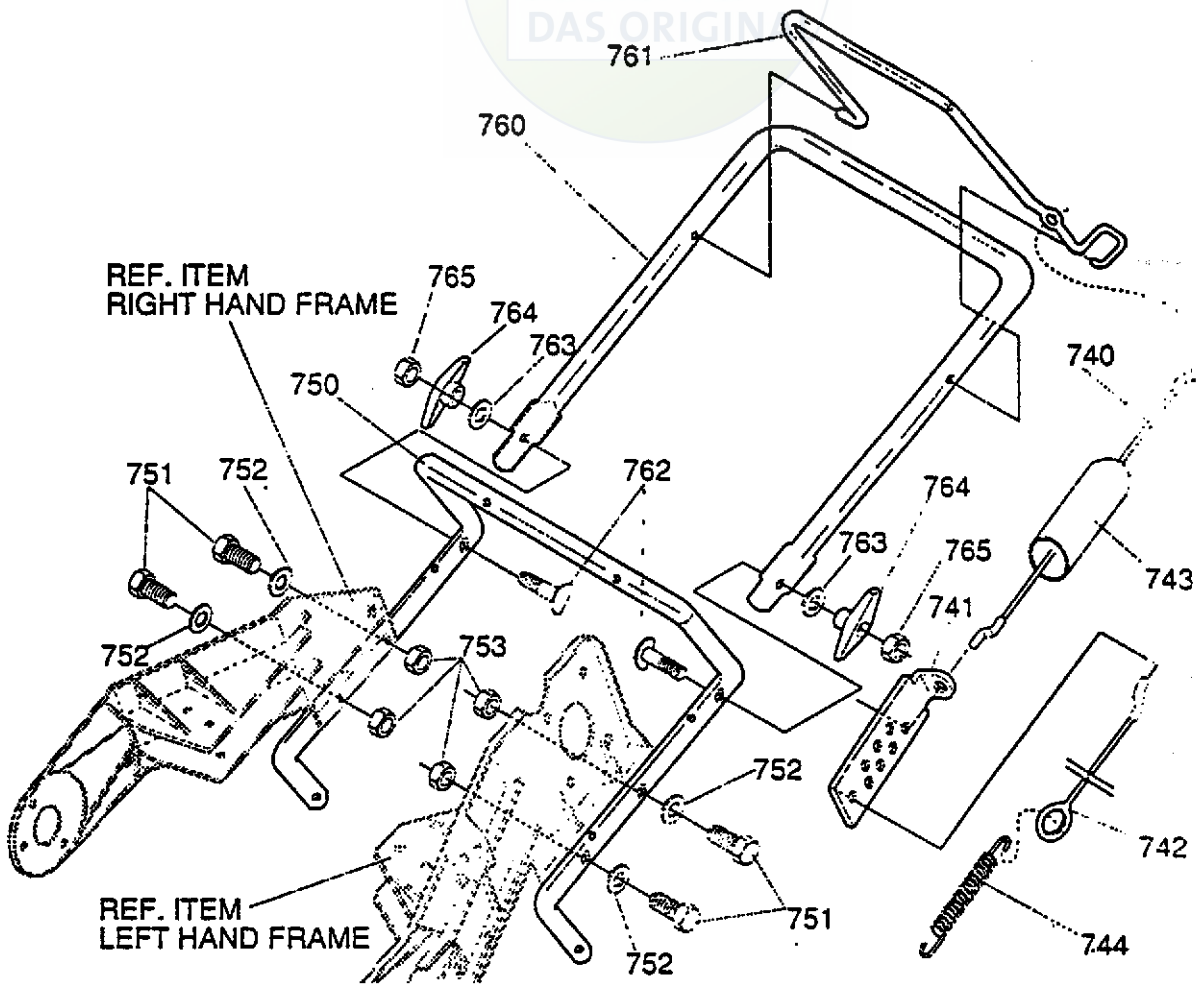

REF. NO.	PART NO.	PART NAME
511	601 00 13 80	SCREW, 1/4-20X .88
512	601 00 00 18	FLATWASHER .281X.63X.065
513	601 00 08 27	NUT, 1/4-20
520	601 00 13 71	AUGER, ASSY COMP
530	601 00 13 72	BRNG & PLATE, ASSY
531	601 00 13 81	RETAINER, BRNG
532	601 00 00 67	SCREW, 1/4-20X.62
533	601 00 00 18	WASHER, FLAT
534	601 00 00 62	NUT, 1/4-20 REGHEXCTRLK
540	601 00 13 82	SPACER, SLEEVE
541	601 00 13 83	PULLEY, POLY V6

DISCHARGE CHUTE REPAIR PARTS

REF. NO.	PART NO.	PART NAME
580	601 00 13 84	RING, CHUTE
581	601 00 13 85	SCREW, 10-14X .50
582	601 00 13 86	GUIDE, CHUTE
590	601 00 13 87	CHUTE, LOWER
591	601 00 00 66	SCREW, 1/4-20X .50
592	601 00 08 27	NUT, 1/4-20 REGHEXCTRLK
600	601 00 13 88	CHUTE, UPPER
601	601 00 13 89	WIRE, HINGE
602	601 00 13 90	BOLT, 5/16-18X1.25
603	601 00 00 19	FLATWASHER .344X.69X.065
604	601 00 06 84	KNOB, T W/ NUT
605	601 00 00 12	NUT, 5/16-18 REGHEX
606	601 00 13 91	SCREW, 5/16-18X.75
607	601 00 00 19	FLATWASHER .344X.69X.065
608	601 00 00 59	NUT, 5/16-18 REGHEXCTRLK

313986A

4.5HP/20" SNOW THROWER MODEL ST20

WHEEL ASSEMBLY REPAIR PARTS

SICHER IST DAS:
DAS ORIGINAL

REF. NO.	PART NO.	PART NAME
650	601 00 14 28	AXLE, 7" SHAFT
651	601 00 06 70	FLATWASHER .391X1.00X.125
660	601 00 14 29	TIRE & RIM 7X1.50
661	601 00 06 70	FLATWASHER .391X1.00X.125
662	601 00 14 30	RING, RET E
663	601 00 14 25	HUB CAP 3/20

334309

4.5HP/20" SNOW THROWER MODEL ST20

HANDLE REPAIR PARTS

REF. NO.	PART NO.	PART NAME
740	601 00 13 92	CABLE, UPPER CONTROL
741	601 00 13 93	BRKT, CABLE ADJ
742	601 00 13 94	CABLE, LOWER CONTROL
743	601 00 13 95	BOOT, CLUTCH SPRING
744	601 00 13 96	SPRING, EXT
750	601 00 13 97	HDL, LOWER
751	601 00 00 69	SCREW, 1/4-20X1.25
752	601 00 00 18	FLATWASHER .281X.63X.065
753	601 00 00 62	NUT, 1/4-20 REGHEXCTRLK
760	601 00 13 98	HANDLE, UPPER
761	601 00 13 99	BAIL, CONTROL
762	601 00 14 00	BOLT, 5/16-18X1.75
763	601 00 14 01	WASHER, FORM
764	601 00 06 84	KNOB, T W/ NUT
765	601 00 00 12	NUT, 5/16-18 REGHEX