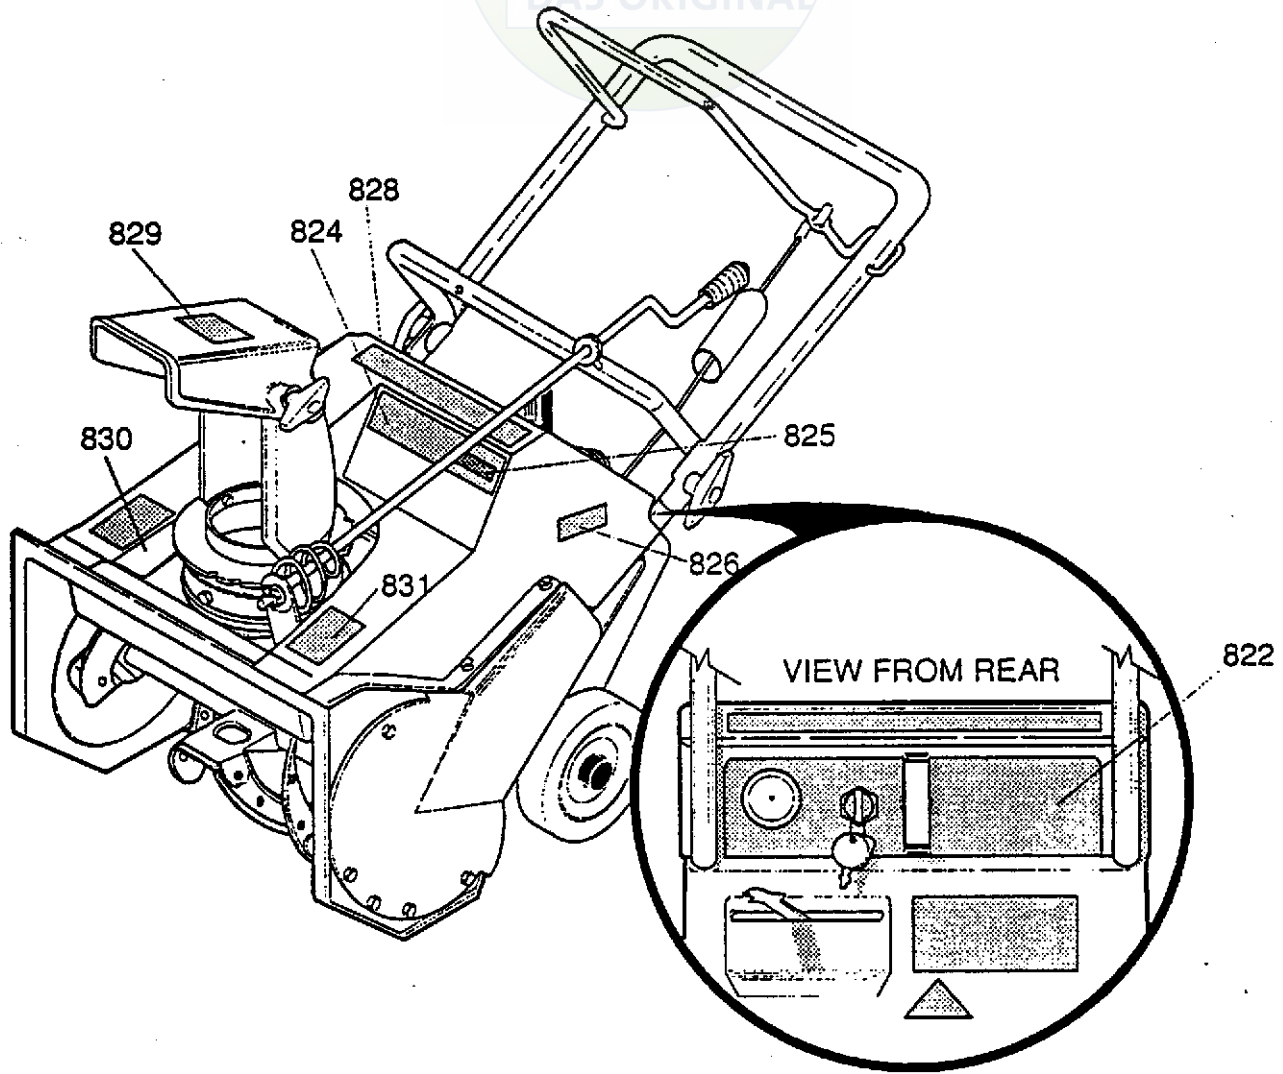

DECALS

REF. NO.	PART NO.	PART NAME
822	601 00 14 13	DECAL, CONTROL PANEL
826	601 00 14 14	DECAL, DANGER MUFFLER
828	601 00 14 15	DECAL, START INSTR
829	601 00 14 16	DECAL, DANGER CHUTE
830	601 00 14 16	DECAL, DANGER CHUTE
831	601 00 14 17	DECAL, DANGER AUGER

330265A