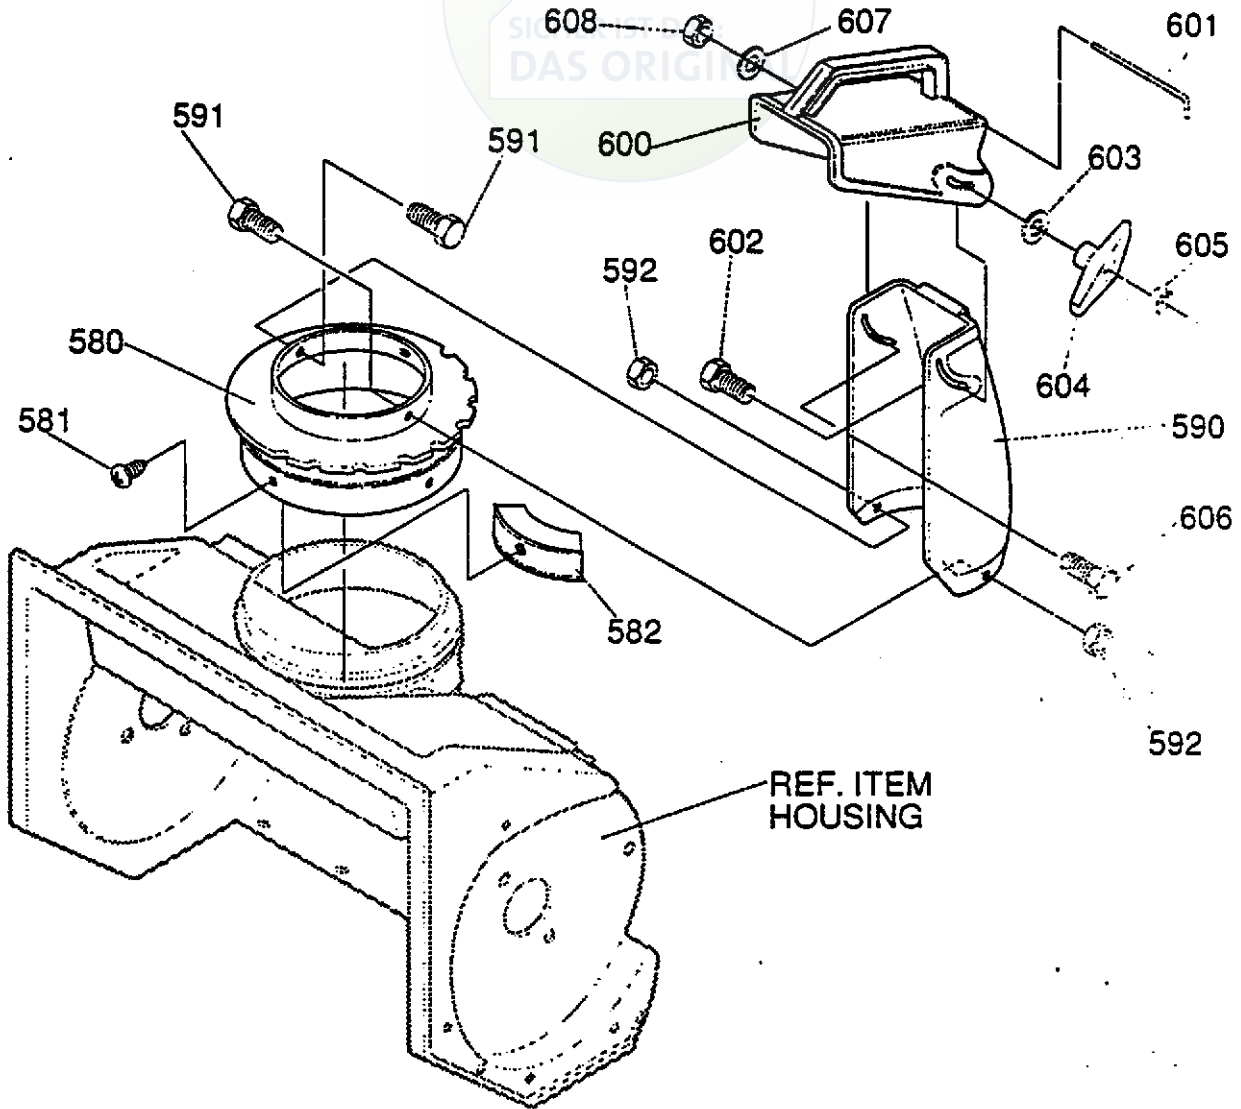

DISCHARGE CHUTE REPAIR PARTS

REF. NO.	PART NO.	PART NAME
580	601 00 13 84	RING, CHUTE
581	601 00 13 85	SCREW, 10-14X .50
582	601 00 13 86	GUIDE, CHUTE
590	601 00 13 87	CHUTE, LOWER
591	601 00 00 66	SCREW, 1/4-20X .50
592	601 00 08 27	NUT, 1/4-20 REGHEXCTRLK
600	601 00 13 88	CHUTE, UPPER
601	601 00 13 89	WIRE, HINGE
602	601 00 13 90	BOLT, 5/16-18X1.25
603	601 00 00 19	FLATWASHER .344X.69X.065
604	601 00 06 84	KNOB, T W/ NUT
605	601 00 00 12	NUT, 5/16-18 REGHEX
606	601 00 13 91	SCREW, 5/16-18X.75
607	601 00 00 19	FLATWASHER .344X.69X.065
608	601 00 00 59	NUT, 5/16-18 REGHEXCTRLK

313986A