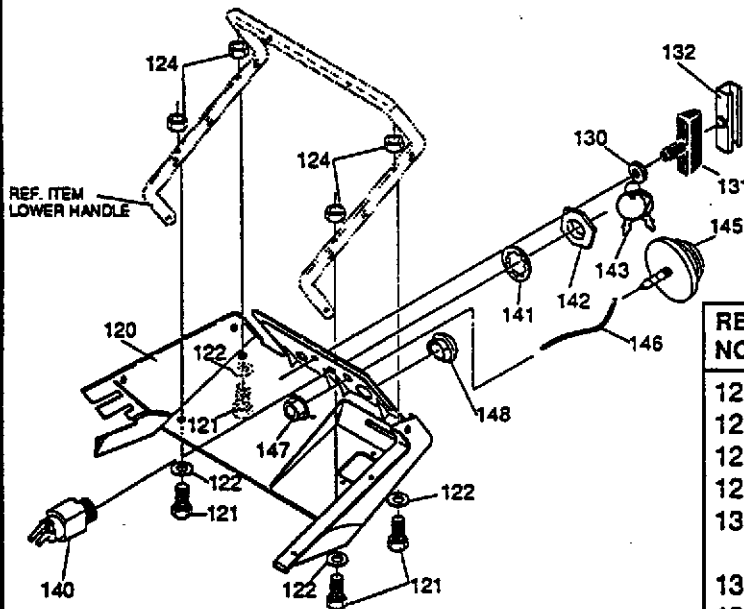

4.5HP/20" SNOW THROWER MODEL ST20

FRAME COMPONENTS REPAIR PARTS

SICHER IST DAS:
DAS ORIGINAL

REF. NO.	PART NO.	PART NAME
80	601 00 13 45	FRAME, SIDE RH
81	601 00 13 46	FRAME, SIDE LH
90	601 00 13 47	CHANNEL, FRAME SUPPORT
91	601 00 13 48	SCREW, 1/4-20X2.00
92	601 00 00 62	NUT, 1/4-20 REGHEXCTRLK
100	601 00 13 49	BRACKET, FUEL TANK
101	601 00 00 68	SCREW, 1/4-20X .75
102	601 00 00 62	NUT, 1/4-20 REGHEXCTRLK
110	601 00 13 50	TANK, FUEL
111	601 00 13 51	SCREW, 1/4-14X .88
112	601 00 13 52	CAP, GAS TANK 2CY
113	601 00 13 53	TUBING, GAS LINE
114	601 00 05 54	CLAMP, HOSE

330774C

REF. NO.	PART NO.	PART NAME
120	601 00 13 54	COVER, BOTTOM
121	601 00 00 69	SCREW, 1/4-20X1.25
122	601 00 00 18	FLATWASHER .281X.63X.065
124	601 00 00 62	NUT, 1/4-20 REGHEXCTRLK
130	601 00 13 55	GROMMET & WASHER, ROPE GUIDE
131	601 00 13 56	KNOB, SHORT
132	601 00 13 57	INSERT METAL, KNOB
140	601 00 13 58	SWITCH, IGNIT
141	601 00 13 59	WASHER, REGINTLK.
142	601 00 13 60	NUT, 5/8-32 HXHD IGN SWITCH
143	601 00 13 61	2 KEYS & RING
145	601 00 13 62	PRIMER, ENGINE
146	601 00 13 63	HOSE, PRIM
147	601 00 01 02	NUT, 1/4-20 REGHEXKEPS
148	601 00 13 64	PLUG 2", DIA. BLACK DOME

330774C

BELT COVER REPAIR PARTS

REF. NO.	PART NO.	PART NAME
150	601 00 13 65	COVER, BELT
151	601 00 13 66	SCREW, 10-24X .50
152	601 00 13 67	NUT, #10-24
157	601 00 13 68	SCREW, 1/4-14X .75
159	601 00 13 69	NUT, 1/4-10 SPEED J TYPE
170	601 00 13 70	COVER, TOP
171	601 00 13 68	SCREW, 1/4-14X .75
172	601 00 00 18	FLATWASHER .281X.63X.065
173	601 00 13 69	NUT, 1/4-10 SPEED J TYPE