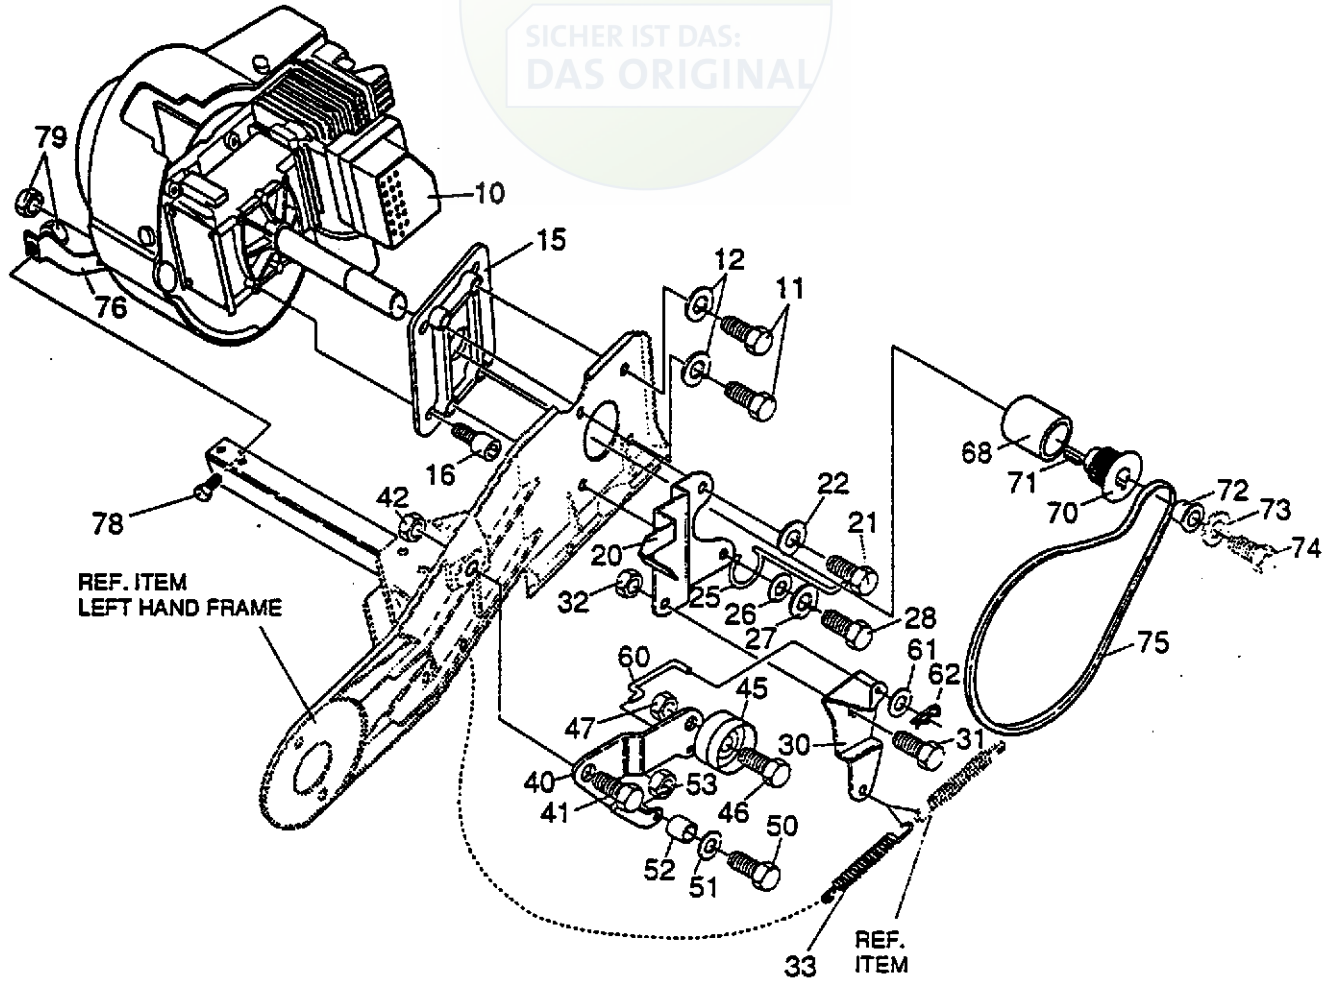

ENGINE REPAIR PARTS

REF. NO.	PART NO.	PART NAME
10		ENGINE, 4HP 2CYL (SEE ENGINE MANUAL)
11	601 00 00 78	SCREW, 5/16-24 X .63 HHC
12	601 00 00 23	WASHER HVSP TLK
15	601 00 13 23	PLATE, ENGINE ADAPTER
16	601 00 13 24	SCREW, 5/16-24 X 5/8
20	601 00 13 25	BRKT, IDLER PIVOT
21	601 00 00 78	SCREW, 5/16-24X .63
22	601 00 00 23	WASHER, HVSP TLK
25	601 00 13 26	GUIDE, BELT
26	601 00 00 19	FLATWASHER .344X.69X.065
27	601 00 00 23	WASHER, HVSP TLK
28	601 00 13 27	SCREW, 5/16-24X1.00
30	601 00 13 28	ARM, IDLER PIVOT
31	601 00 13 29	BOLT, .500X .182
32	601 00 00 59	NUT, 5/16-18 REGHEXCTR LK
33	601 00 13 30	SPRING, EXT
40	601 00 13 31	ARM, IDLER
41	601 00 13 32	BOLT, .500X .182 SHOULDER
42	601 00 00 59	NUT, 5/16-18 REGHEXCTR LK
45	601 00 13 33	PULLEY, IDLER

4.5HP/20" SNOW THROWER MODEL ST20

FRAME COMPONENTS REPAIR PARTS

SICHER IST DAS:
DAS ORIGINAL

REF. NO.	PART NO.	PART NAME
80	601 00 13 45	FRAME, SIDE RH
81	601 00 13 46	FRAME, SIDE LH
90	601 00 13 47	CHANNEL, FRAME SUPPORT
91	601 00 13 48	SCREW, 1/4-20X2.00
92	601 00 00 62	NUT, 1/4-20 REGHEXCTRLK
100	601 00 13 49	BRACKET, FUEL TANK
101	601 00 00 68	SCREW, 1/4-20X .75
102	601 00 00 62	NUT, 1/4-20 REGHEXCTRLK
110	601 00 13 50	TANK, FUEL
111	601 00 13 51	SCREW, 1/4-14X .88
112	601 00 13 52	CAP, GAS TANK 2CY
113	601 00 13 53	TUBING, GAS LINE
114	601 00 05 54	CLAMP, HOSE

330774C

BELT COVER REPAIR PARTS

REF. NO.	PART NO.	PART NAME
150	601 00 13 65	COVER, BELT
151	601 00 13 66	SCREW, 10-24X .50
152	601 00 13 67	NUT, #10-24
157	601 00 13 68	SCREW, 1/4-14X .75
159	601 00 13 69	NUT, 1/4-10 SPEED J TYPE
170	601 00 13 70	COVER, TOP
171	601 00 13 68	SCREW, 1/4-14X .75
172	601 00 00 18	FLATWASHER .281X.63X.065
173	601 00 13 69	NUT, 1/4-10 SPEED J TYPE