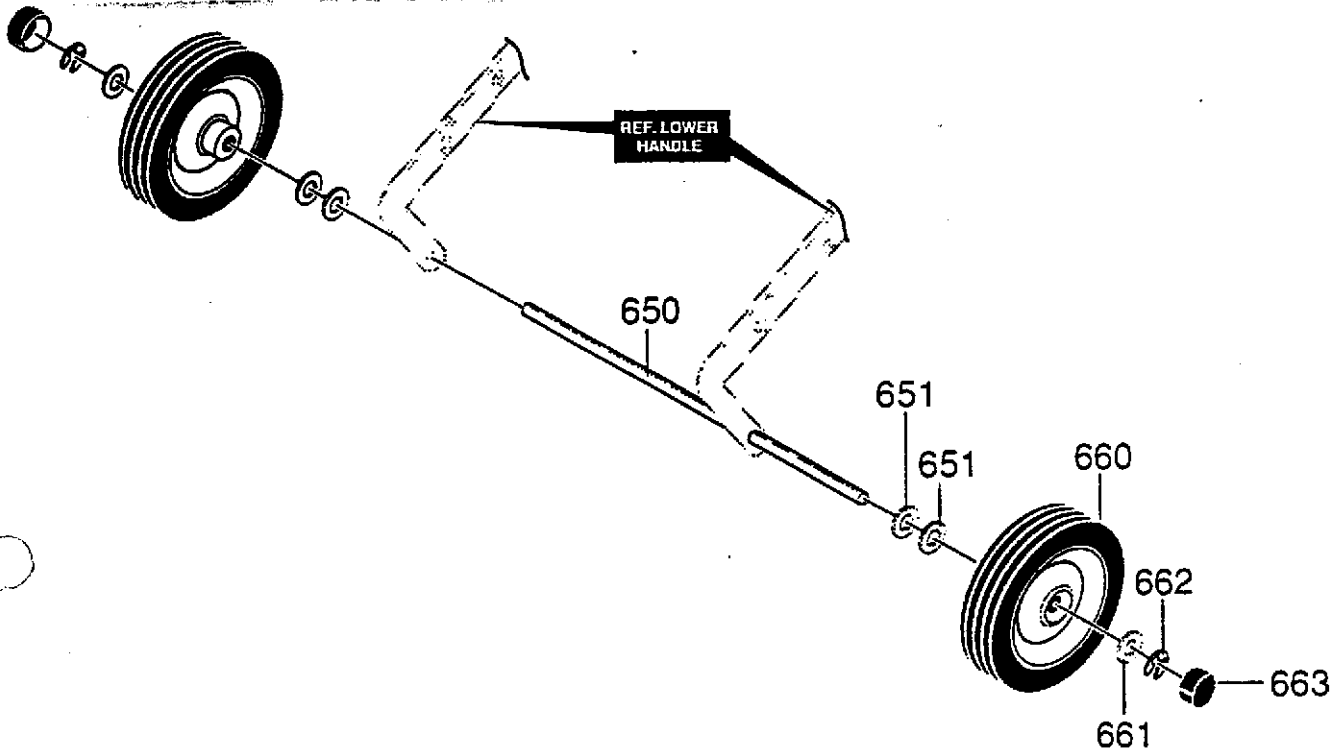

REF. NO.	PART NO.	PART NAME
511	601 00 13 80	SCREW, 1/4-20X .88
512	601 00 00 18	FLATWASHER .281X.63X.065
513	601 00 08 27	NUT, 1/4-20
520	601 00 13 71	AUGER, ASSY COMP
530	601 00 13 72	BRNG & PLATE, ASSY
531	601 00 13 81	RETAINER, BRNG
532	601 00 00 67	SCREW, 1/4-20X.62
533	601 00 00 18	WASHER, FLAT
534	601 00 00 62	NUT, 1/4-20 REGHEXCTRLK
540	601 00 13 82	SPACER, SLEEVE
541	601 00 13 83	PULLEY, POLY V6

DISCHARGE CHUTE REPAIR PARTS

REF. NO.	PART NO.	PART NAME
580	601 00 13 84	RING, CHUTE
581	601 00 13 85	SCREW, 10-14X .50
582	601 00 13 86	GUIDE, CHUTE
590	601 00 13 87	CHUTE, LOWER
591	601 00 00 66	SCREW, 1/4-20X .50
592	601 00 08 27	NUT, 1/4-20 REGHEXCTRLK
600	601 00 13 88	CHUTE, UPPER
601	601 00 13 89	WIRE, HINGE
602	601 00 13 90	BOLT, 5/16-18X1.25
603	601 00 00 19	FLATWASHER .344X.69X.065
604	601 00 06 84	KNOB, T W/ NUT
605	601 00 00 12	NUT, 5/16-18 REGHEX
606	601 00 13 91	SCREW, 5/16-18X.75
607	601 00 00 19	FLATWASHER .344X.69X.065
608	601 00 00 59	NUT, 5/16-18 REGHEXCTRLK

313986A

4.5HP/20" SNOW THROWER MODEL ST20

WHEEL ASSEMBLY REPAIR PARTS

SICHER IST DAS:
DAS ORIGINAL

REF. NO.	PART NO.	PART NAME
650	601 00 14 28	AXLE, 7" SHAFT
651	601 00 06 70	FLATWASHER .391X1.00X.125
660	601 00 14 29	TIRE & RIM 7X1.50
661	601 00 06 70	FLATWASHER .391X1.00X.125
662	601 00 14 30	RING, RET E
663	601 00 14 25	HUB CAP 3/20

334309

4.5HP/20" SNOW THROWER MODEL ST20

HANDLE REPAIR PARTS

REF. NO.	PART NO.	PART NAME
740	601 00 13 92	CABLE, UPPER CONTROL
741	601 00 13 93	BRKT, CABLE ADJ
742	601 00 13 94	CABLE, LOWER CONTROL
743	601 00 13 95	BOOT, CLUTCH SPRING
744	601 00 13 96	SPRING, EXT
750	601 00 13 97	HDL, LOWER
751	601 00 00 69	SCREW, 1/4-20X1.25
752	601 00 00 18	FLATWASHER .281X.63X.065
753	601 00 00 62	NUT, 1/4-20 REGHEXCTRLK
760	601 00 13 98	HANDLE, UPPER
761	601 00 13 99	BAIL, CONTROL
762	601 00 14 00	BOLT, 5/16-18X1.75
763	601 00 14 01	WASHER, FORM
764	601 00 06 84	KNOB, T W/ NUT
765	601 00 00 12	NUT, 5/16-18 REGHEX