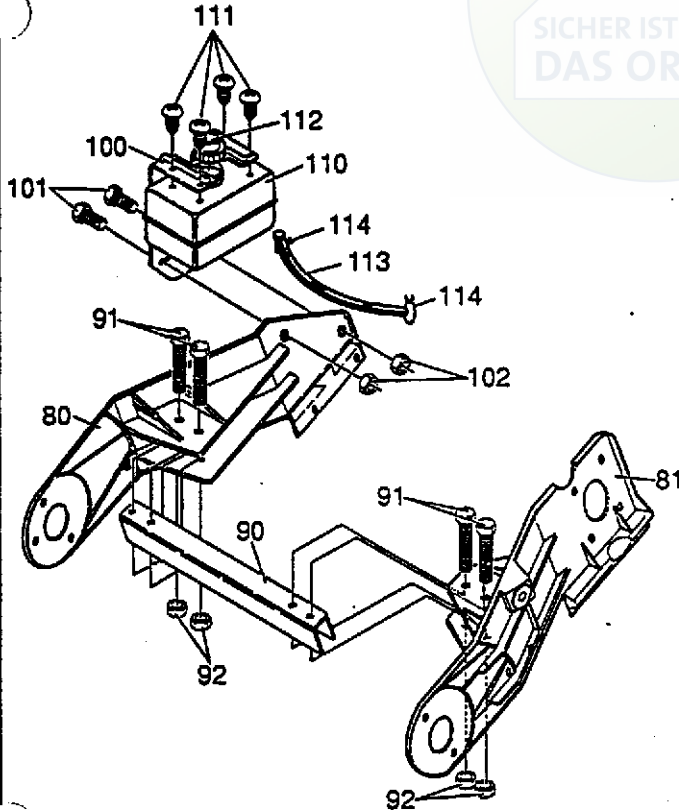

ENGINE REPAIR PARTS

REF. NO.	PART NO.	PART NAME
10		ENGINE, 4HP 2CYL (SEE ENGINE MANUAL)
11	601 00 00 78	SCREW, 5/16-24 X .63 HHC
12	601 00 00 23	WASHER HVSP TLK
15	601 00 13 23	PLATE, ENGINE ADAPTER
16	601 00 13 24	SCREW, 5/16-24 X 5/8
20	601 00 13 25	BRKT, IDLER PIVOT
21	601 00 00 78	SCREW, 5/16-24X .63
22	601 00 00 23	WASHER, HVSP TLK
25	601 00 13 26	GUIDE, BELT
26	601 00 00 19	FLATWASHER .344X.69X.065
27	601 00 00 23	WASHER, HVSP TLK
28	601 00 13 27	SCREW, 5/16-24X1.00
30	601 00 13 28	ARM, IDLER PIVOT
31	601 00 13 29	BOLT, .500X .182
32	601 00 00 59	NUT, 5/16-18 REGHEXCTR LK
33	601 00 13 30	SPRING, EXT
40	601 00 13 31	ARM, IDLER
41	601 00 13 32	BOLT, .500X .182 SHOULDER
42	601 00 00 59	NUT, 5/16-18 REGHEXCTR LK
45	601 00 13 33	PULLEY, IDLER

4.5HP/20" SNOW THROWER MODEL ST20

FRAME COMPONENTS REPAIR PARTS

SICHER IST DAS:
DAS ORIGINAL

REF. NO.	PART NO.	PART NAME
80	601 00 13 45	FRAME, SIDE RH
81	601 00 13 46	FRAME, SIDE LH
90	601 00 13 47	CHANNEL, FRAME SUPPORT
91	601 00 13 48	SCREW, 1/4-20X2.00
92	601 00 00 62	NUT, 1/4-20 REGHEXCTRLK
100	601 00 13 49	BRACKET, FUEL TANK
101	601 00 00 68	SCREW, 1/4-20X .75
102	601 00 00 62	NUT, 1/4-20 REGHEXCTRLK
110	601 00 13 50	TANK, FUEL
111	601 00 13 51	SCREW, 1/4-14X .88
112	601 00 13 52	CAP, GAS TANK 2CY
113	601 00 13 53	TUBING, GAS LINE
114	601 00 05 54	CLAMP, HOSE