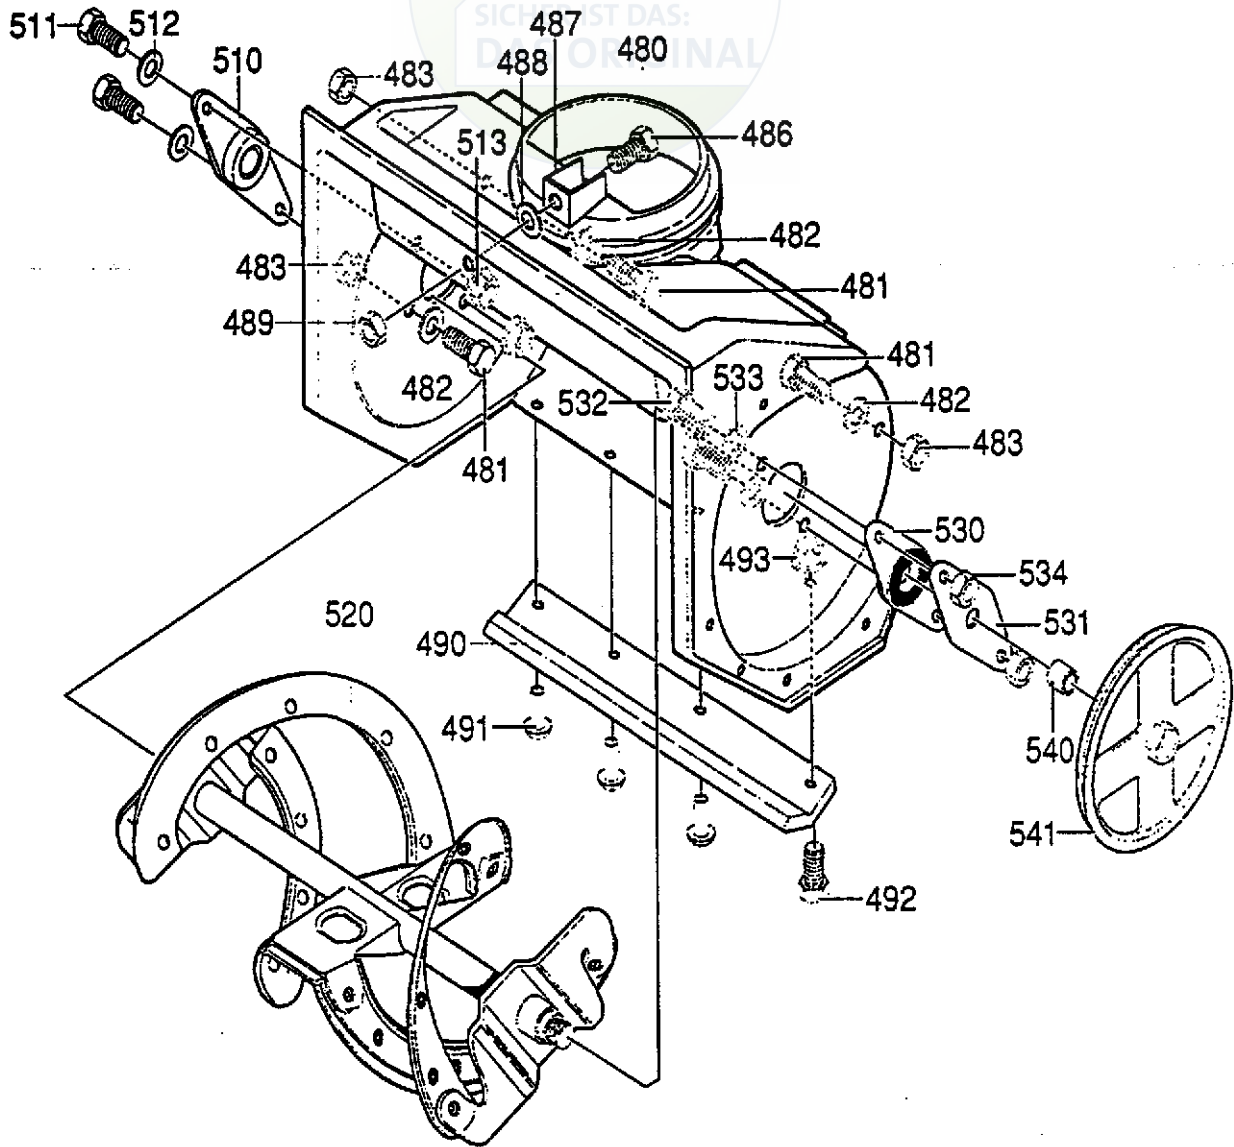

4.5HP/20" SNOW THROWER MODEL ST20

AUGER HOUSING REPAIR PARTS

REF. NO.	PART NO.	PART NAME
480	601 00 13 73	HOUSING, RING & AUGER
481	601 00 00 68	SCREW, 1/4-20X .75
482	601 00 00 18	WASHER, FLAT
483	601 00 00 62	NUT, 1/4-20 REGHEXCTRLK
486	601 00 13 74	SCREW, 1/4-20X .63
487	601 00 13 75	BRACKET, STOP
488	601 00 13 76	WASHER, FLAT
489	601 00 00 62	NUT, 1/4-20 REGHEXCTRLK
490	601 00 13 77	BLADE, SCRAPER
491	601 00 13 78	RIVET
492	601 00 00 68	SCREW, 1/4-20X .75
493	601 00 08 27	NUT, 1/4-20
510	601 00 13 79	BRNG, FL

REF. NO.	PART NO.	PART NAME
511	601 00 13 80	SCREW, 1/4-20X .88
512	601 00 00 18	FLATWASHER .281X.63X.065
513	601 00 08 27	NUT, 1/4-20
520	601 00 13 71	AUGER, ASSY COMP
530	601 00 13 72	BRNG & PLATE, ASSY
531	601 00 13 81	RETAINER, BRNG
532	601 00 00 67	SCREW, 1/4-20X.62
533	601 00 00 18	WASHER, FLAT
534	601 00 00 62	NUT, 1/4-20 REGHEXCTRLK
540	601 00 13 82	SPACER, SLEEVE
541	601 00 13 83	PULLEY, POLY V6