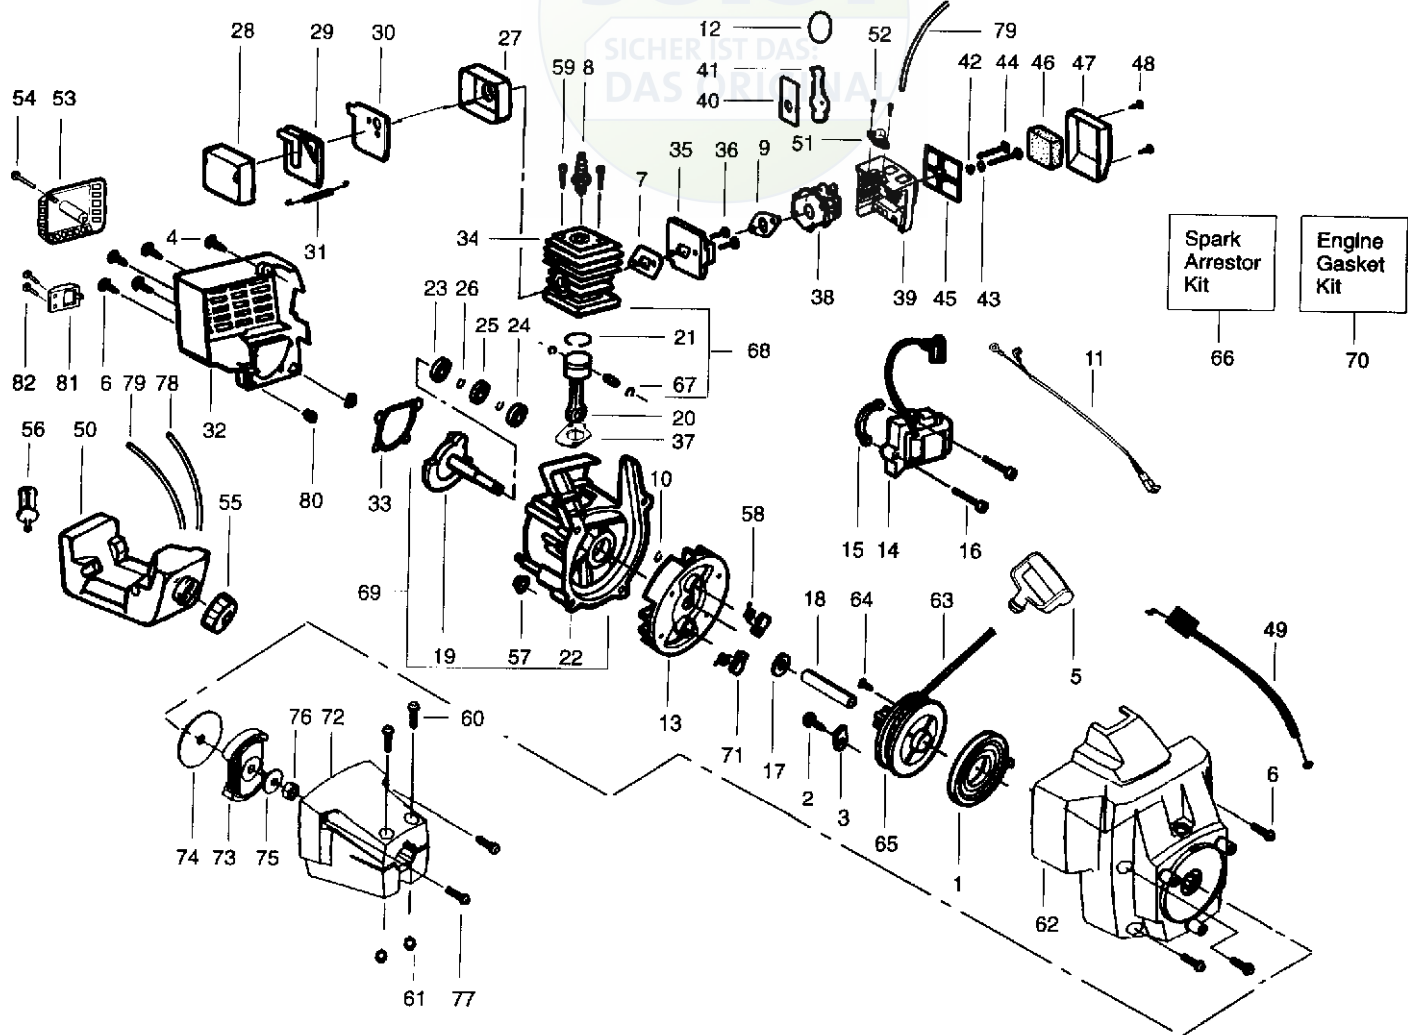

PARTS LIST NO. 530084589		HUSQVARNA® PARTS LIST	MODEL Mondo Mega
DATE 4/28/97	NEW		PAGE NO. 2

Note: Illustration may differ from actual model due to design changes

Ref.	Part No.	Description	Ref.	Part No.	Description	Ref.	Part No.	Description
1.	530029395	Starter Spring	30.	530036579	Muffler Baffle—First	60.	530015767	Screw—Pinch Clamp
2.	530015775	Screw—Pulley	31.	530016197	Muffler Spring	61.	530015768	Locknut—Pinch Clamp
3.	530027523	Retainer—Pulley	32.	530038466	Rear Shroud	62.	530047292	Fan Hsg. Assy
4.	530015934	Screw—Shrd/Fan Hsg	33. +	530019181	Gasket—C'case	63.	530069232	Rope Kit
5.	503789101	Starter Handle	34.	530069757	Cylinder Kit	64.	530016080	Screw—Rope Retain.
6.	530015810	Screw—Shroud	35.	530069758	Carb. Adaptor Kit	65.	530069400	Starter Pulley Kit
7. +	530019243	Cylinder/Carb. Gasket	36.	530016014	Screw—Carb. Adaptor	66.	530069380	Spark Arrestor Kit
8.	952030201	Spark Plug(RCJ-8Y)	37. +	530019223	Gasket—Cylinder	67.	530015162	Piston Pin Retainer
9. +	530019194	Gasket—Carb.	38.	530069902	Carburetor w/ Caps	68.	530069756	Piston Kit
10.	530015945	Retainer—C'case	39.	530038465	Air Box			(Incl. 21, 68 & Pin)
11.	530047278	Switch Wire Ass'y	40.	530037326	Choke Plate	69.	530014906	C'case & C'shaft Assy
12.	503789001	Choke Knob	41.	503788901	Choke Shutter			(Incl. 10, 19, 22-26)
13.	530069886	Flywheel Ass'y.	42.	530015254	Washer	70.	530069622	Gasket Kit (+ Indic- ates Contents)
14.	530039163	Ignition Module	43.	530015852	Choke Spacer			
15.	530036145	Spacer—Ignition Module	44.	530015849	Screw—Carb.	71.	530049678	Starter Dog
16.	530015954	Screw—Ignition Module	45.	530037413	Filter Plate	72.	530047293	Clutch Hsg.
17.	530015149	Washer—Flywheel	46.	530037331	Air Filter Foam	73.	530069491	Clutch Ass'y Kit
18.	530037705	Spacer—Flywheel	47.	530038692	Air Filter Cover	74.	530015611	Washer—Clutch
19.	530014864	Crankshaft Ass'y.	48.	530015966	Screw—Air Box	75.	530015828	Washer—Flat
20.	530069615	Connecting Rod Assy.	49.	530049826	Throttle Cable Ass'y.	76.	530626605	Nut—Clutch Hsg.
21.	530049903	Piston Ring	50.	530047257	Fuel Tank Ass'y.	77.	530015886	Screw—Clutch Hsg
22.	530014861	Crankcase Ass'y. (Incl. 10 & 23-25)	51.	530038874	Air Purge Ass'y.	78.	530069571	Fuel Line Kit
			52.	530016090	Screw—Primer Bulb	79.	530069599	Fuel Line Kit
23.	530032125	Inner Bearing	53.	530038463	Cover—Shroud			(Inclis. Vent Line)
24.	530032124	Outer Bearing	54.	530015880	Screw	80.	530036793	Shroud Isolator
25.	530019179	C'case Seal	55.	530014347	Fuel Cap Ass'y.	81.	530037045	Muffler Guard
26.	530015941	Retaining Ring—C'shaft	56.	530014362	Fuel Pickup Ass'y.	82.	530015675	Screw—Muffler Guard
27.	530036578	Muffler Body	57.	530036792	C'case Isolator			
28.	530036577	Muffler Cover	58.	530023817	Starter Dog Spring			
29.	530049489	Muffler Baffle—Exit	59.	530015953	Screw—Cylinder