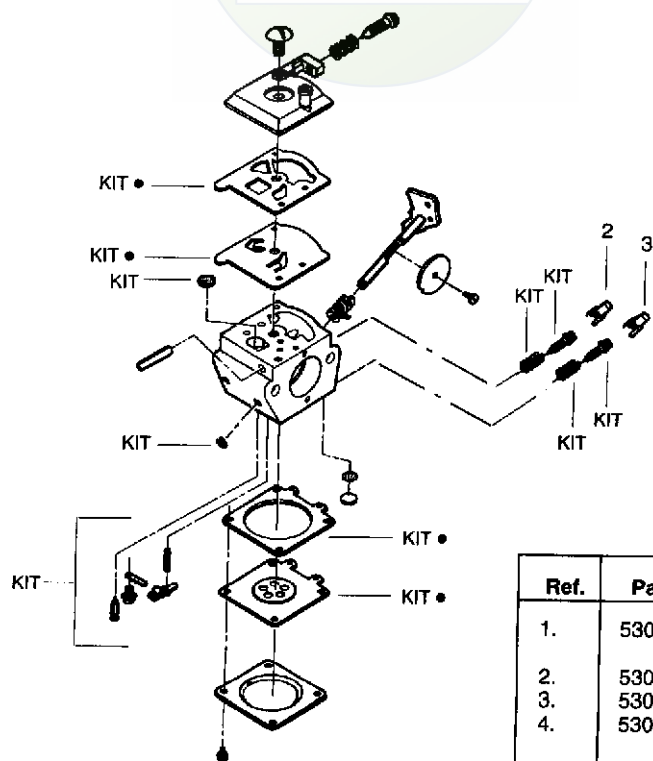

Carburetor Assembly Kit – WT380 – #530069902

Ref.	Part No.	Description
1.	530069829	Carburetor Repair Kit (KIT= Indicates Contents)
2.	530038318	Limitter Cap (High-Red)
3.	530038317	Limitter Cap (Low-Blue)
4.	530069844	Gasket/Diaphragm Kit (● = Indicates Contents)

✓ = NEW PART NUMBER FOR THIS IPL   ★ = REFER TO THE SERVICE REFERENCE INDICATED FOR MORE INFORMATION. (LOCATED AT END OF IPL)
● = THESE PARTS ARE ILLUSTRATED FOR CLARITY. ORDER COMPLETE ASSEMBLY.