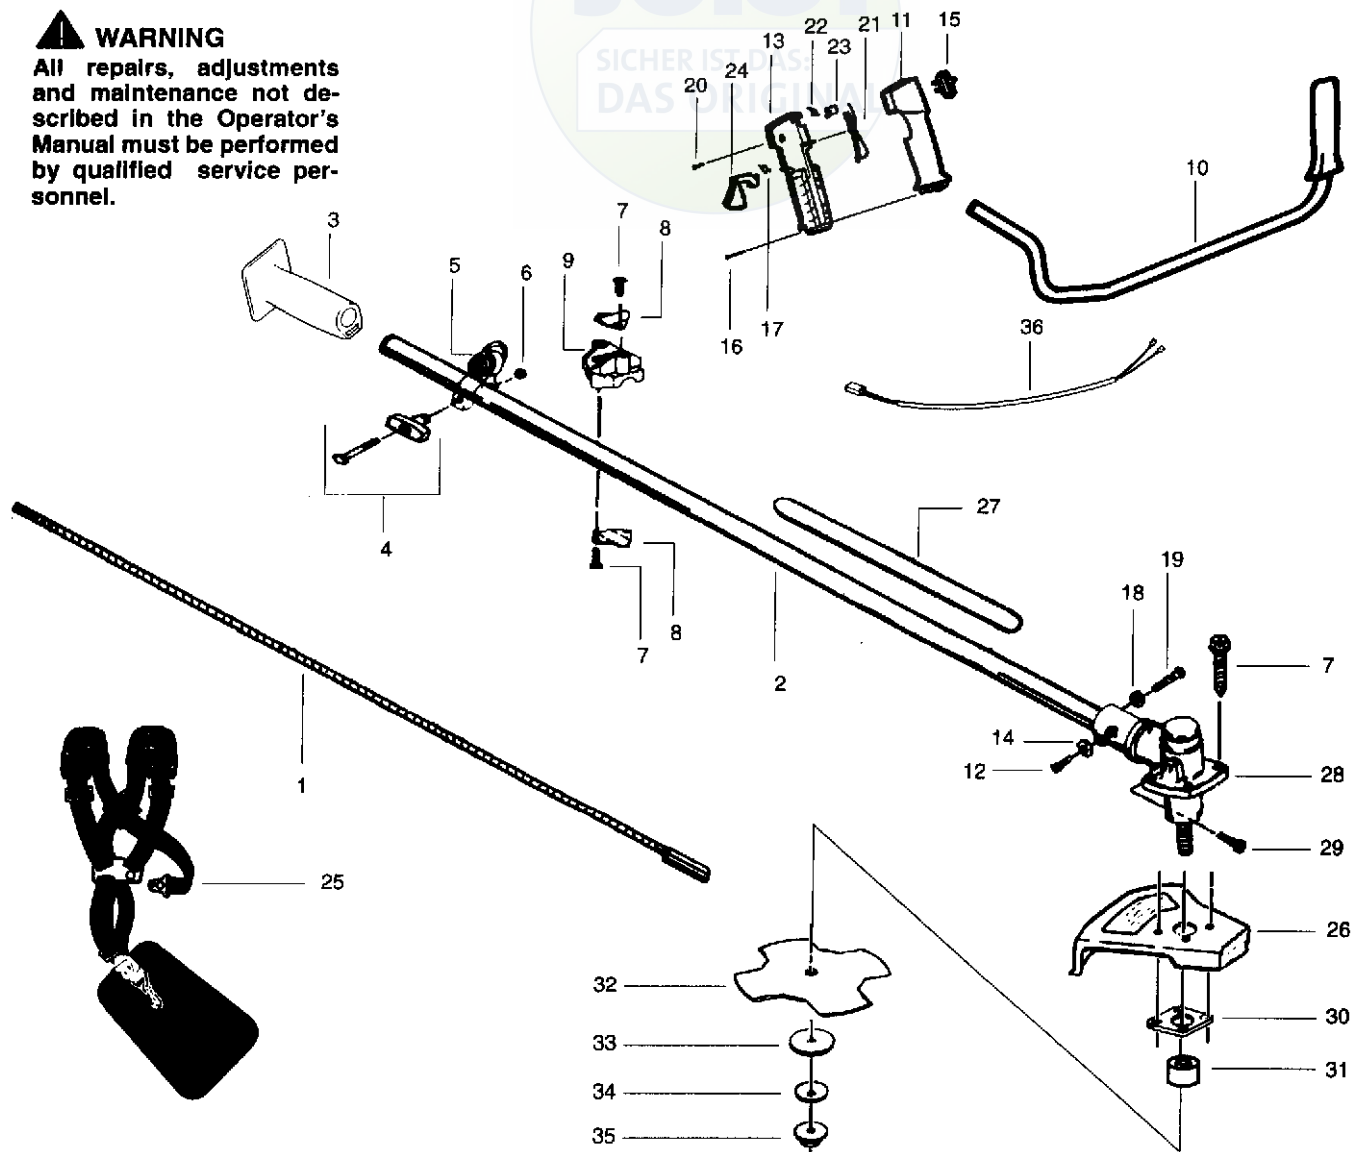

Ref.	Part No.	Description	Ref.	Part No.	Description
1.	530094566	Drive Shaft-57"	23.	502209602	Throttle Lock
2.	530095165	Drive Shaft Housing	24.	502199203	Trigger Throttle
3.	530038694	Grip-Drive Shaft	25.	502211701	Harness Ass'y.
4.	530069252	"T" Handle Ass'y.	26.	530014210	Shield w/Decal
5.	530094686	Clamp Harness Ass'y.	27.	530037179	Shaft Warning Decal
6.	530015197	Nut	28.	530094568	Gear Box Ass'y.
7.	530015791	Screw	29.	530094616	Screw
8.	530094572	Handlebar Bracket	30.	530027615	Shield Retention Plate
9.	530012207	Clamp-Handlebar	31.	530094639	Dust Cup
10.	530047139	Handlebar	32.	530094771	Weed Blade
11.	502208502	Throttle Housing-Left	33.	530015792	Washer
12.	530094612	Screw	34.	530015492	Washer
13.	502208602	Throttle Housing-Right	35.	530015793	Nut
14.	530015328	Lockwasher	36.	530049894	Wire Harness Ass'y.
15.	503718201	Rocker Switch			
16.	503210738	Screw			
17.	502199301	Trigger Spring			
18.	530001642	Lockwasher			
19.	530001711	Screw			
20.	503210719	Screw			
21.	502199403	Throttle Lockout			
22.	502209701	Trigger Spring			
			Not Shown		
				530084460	Operator Manual
				530084479	European
				530031098	Scandinavian
				530031159	Hex Wrench (3/16)
				530029064	Hex Wrench (5/32)
					Decal-Blade Direction

Carburetor Assembly Kit – WT380 – #530069902

Ref.	Part No.	Description
1.	530069829	Carburetor Repair Kit (KIT= Indicates Contents)
2.	530038318	Limitter Cap (High-Red)
3.	530038317	Limitter Cap (Low-Blue)
4.	530069844	Gasket/Diaphragm Kit (● = Indicates Contents)