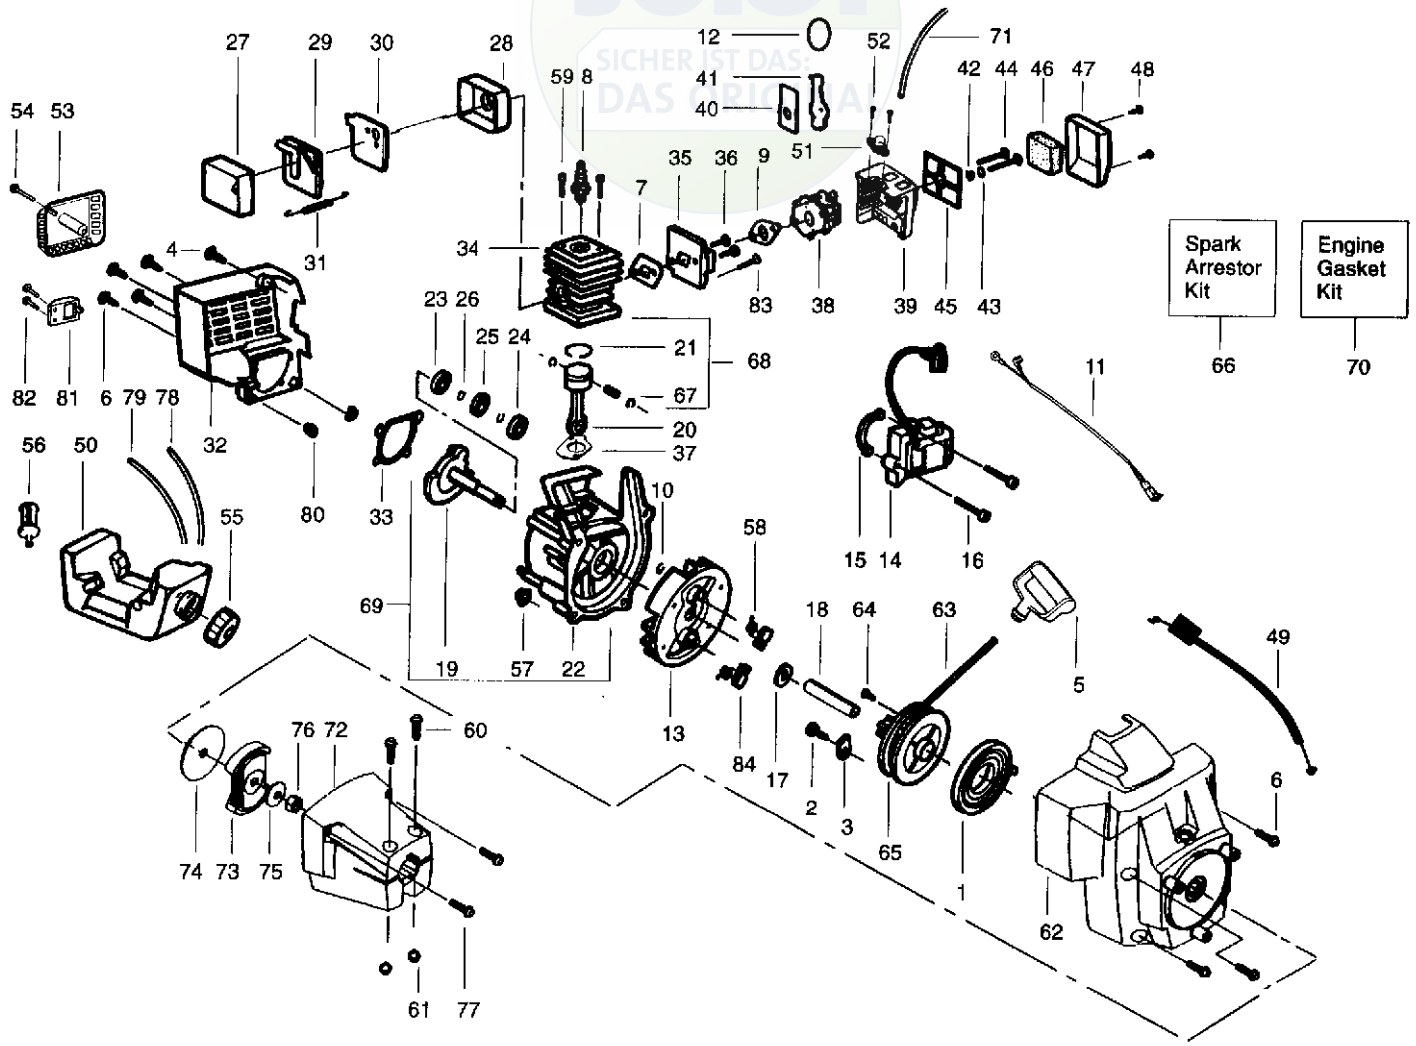

# Mondo Max

**1.1997**  
**Spare Parts**

PARTS LIST NO. 530084592		HUSQVARNA® PARTS LIST	MODEL Mondo Max
DATE 3/27/97	NEW		PAGE NO. 2

Note: Illustration may differ from actual model due to design changes

PARTS LIST NO. 510084592		MODEL
DATE	NEW	Mondo Max
3/27/97		PAGE NO. 3

Note: Illustration may differ from actual model due to design changes

**Carburetor Assembly Kit – WT380 – #530069902**

SICHER IST DAS:  
DAS ORIGINAL

Ref.	Part No.	Description
1.	530069829	Carburetor Repair Kit (KIT= Indicates Contents)
2.	530038318	Limitter Cap (High-Red)
3.	530038317	Limitter Cap (Low-Blue)
4.	530069844	Gasket/Diaphragm Kit (● = Indicates Contents)