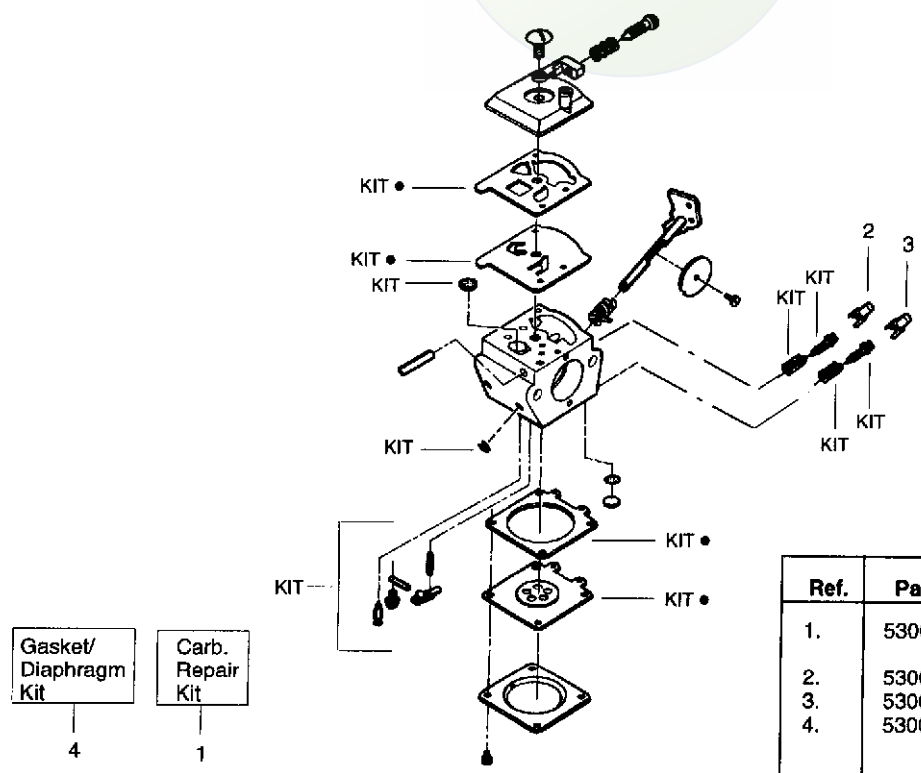

Ref.	Part No.	Description
1.	530069829	Carburetor Repair Kit (KIT= Indicates Contents)
2.	530038318	Limitter Cap (High-Red)
3.	530038317	Limitter Cap (Low-Blue)
4.	530069844	Gasket/Diaphragm Kit (● = Indicates Contents)