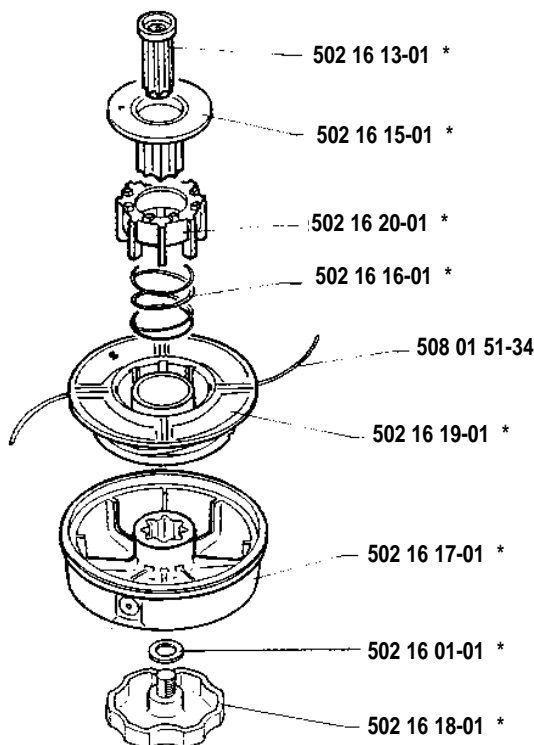

Multi 255-3 brush blade
502 17 58-01
For min 24 cc

Plant protector (complete)
502 12 26-01

Guard
502 03 95-03

Brush blades 300 mm—12"

Multi 300 brush blade
502 17 56-01
For min 35 cc

Guard
502 03 96-03

Nylon cordheads

Support cup
502 13 93-01

Guard
502 10 47-01

Nylon cords

98 m, 297 feet
 Ø 2,4 mm
 508 01 51-49

15 m, 45 feet
 Ø 2,4 mm
 502 04 77-01

60 m, 200 feet
 Ø 2,0 mm
 952 70 85-12
 (for trimmy Automatic)

Pre cut for Trimmy Fix
 20 strings
 Ø 2,4 mm
 502 13 86-01

Nylon cordheads

Trimmy H

compl 501 91 28-03

Nylon cordheads

Trimmy Hit II

* compl. 502 12 65-01

Trimmy S

* compl. 508 01 51-54