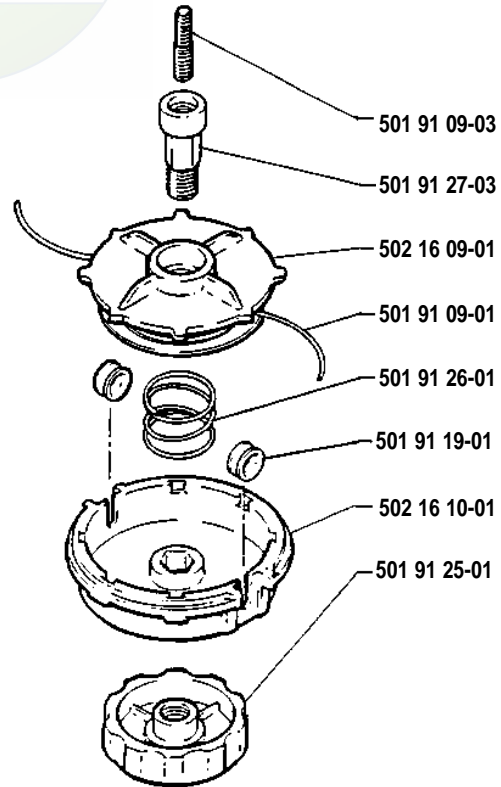

Multi 255-3 brush blade
502 17 58-01
For min 24 cc

Plant protector (complete)
502 12 26-01

Guard
502 03 95-03

Brush blades 300 mm—12"

Multi 300 brush blade
502 17 56-01
For min 35 cc

Guard
502 03 96-03

Nylon cordheads

Trimmy Fix
502 13 87-01
For max 45 cc

Trimmy H
501 91 28-03
For max 35 cc

Trimmy Hit II
502 12 65-01
For max 35 cc

Trimmy Automatic
952 70 85-29
For max 30 cc

Trimmy S
508 01 01-02
For min 35 cc

Support cup
502 15 70-01

Support cup
502 13 93-01

Guard
502 10 47-01

Nylon cords

98 m, 297 feet
 Ø 2,4 mm
 508 01 51-49

15 m, 45 feet
 Ø 2,4 mm
 502 04 77-01

60 m, 200 feet
 Ø 2,0 mm
 952 70 85-12
 (for trimmy Automatic)

Pre cut for Trimmy Fix
 20 strings
 Ø 2,4 mm
 502 13 86-01

Nylon cordheads

Trimmy H

compl 501 91 28-03

Nylon cordheads

Trimmy Hit II

* compl. 502 12 65-01

Trimmy S

* compl. 508 01 51-54