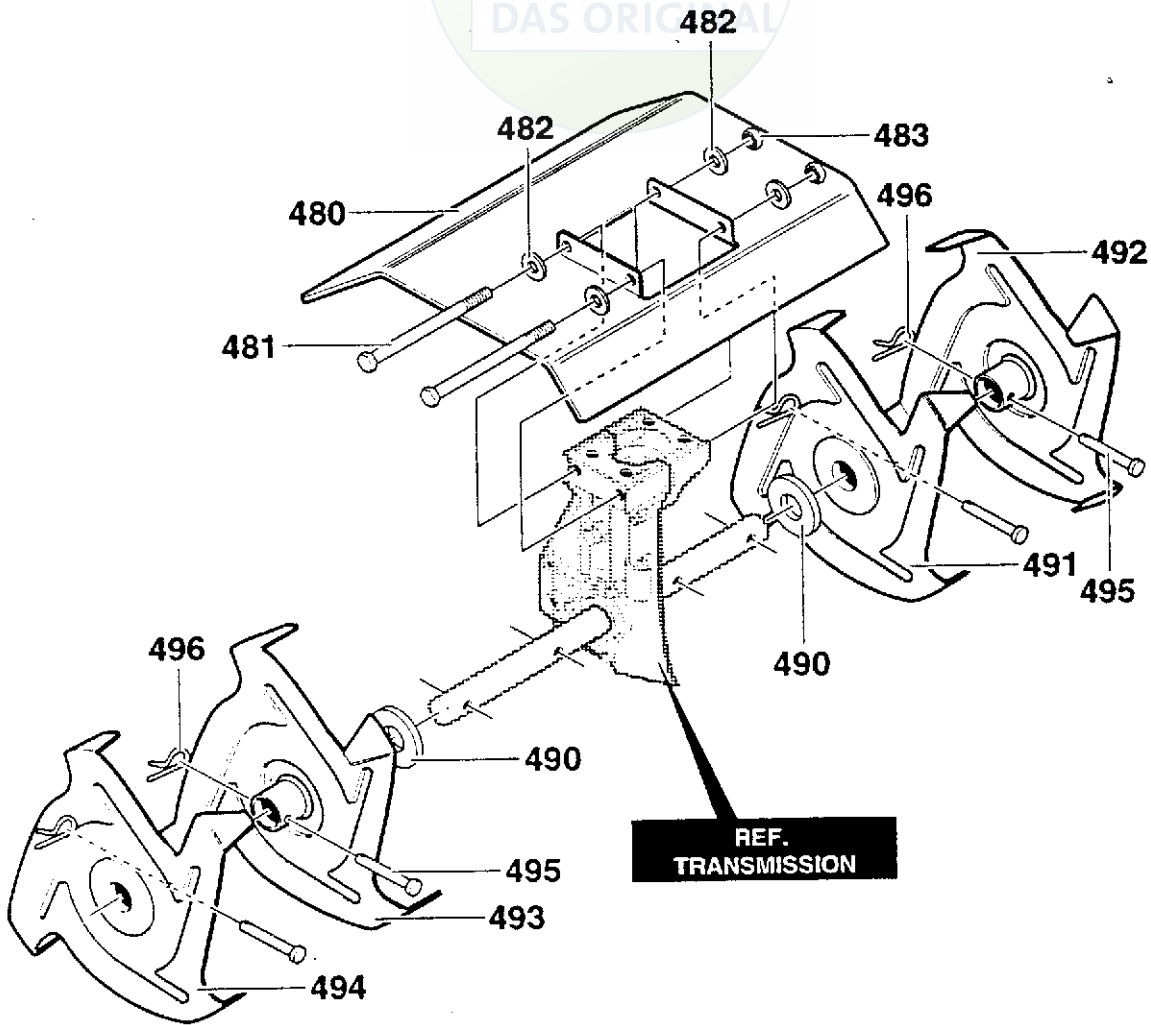

All unnumbered items are interchangeable with opposite side

REF. NO.	PART NO.	PART NAME
10	-	ENGINE,2.0TEC (See Engine Manual)
11	601 00 06 17	WASHER, FLAT .378X1.25X.06
12	601 00 19 50	ROTOR (SMALLER DIA.)
13	601 00 00 14	WASHER, REGSPTLK.263X.49X.07
14	601 00 12 83	SCREW, 1/4-20X1.75 HHC
17	601 00 12 84	CABLE, THROTTLE, CULTIVATOR
	601 00 24 63	MANUAL,OWNERS

323392C

CULTIVATOR PARTS CT20
TRANSMISSION REPAIR PARTS

DAS ORIGINAL

REF. NO.	PART NO.	PART NAME
300	601 00 24 64	TRANSMISSION ASSY.
310	601 00 22 56	BRKT,DEPTH FLAT/WIDE
311	601 00 00 69	SCREW, 1/4-20X1.25 HHC
312	601 00 23 18	NUT, 1/4-20 REGHEXCTRLK

318848C

CULTIVATOR PARTS CT20

TINE SHIELD ASSEMBLY

REF. NO.	PART NO.	PART NAME
480	601 00 12 86	SHIELD, TINE
481	601 00 12 87	SCREW, 1/4-20X5.00 HHC
482	601 00 00 18	WASHER, FLAT .281X .63X.065
483	601 00 23 18	NUT, 1/4-20 REGHEXCTRLK
490	601 00 06 02	WASHER, FELT.68X1.46X.12 WOOL
491	601 00 07 45	TINE, ASSY INNER LH
492	601 00 07 43	TINE, ASSY OUTER LH
493	601 00 07 44	TINE, ASSY INNER RH
494	601 00 07 42	TINE, ASSY OUTER RH
495	601 00 05 99	PIN, CLEVIS .31X1.38
496	601 00 06 04	PIN, HAIR .53DIAX1.62LG

318849D

CULTIVATOR PARTS CT20

WHEEL ASSEMBLY

SICHER IST DAS:
DAS ORIGINAL

REF. NO.	PART NO.	PART NAME
650	601 00 12 88	WHEEL SUPT,ASSY
660	601 00 18 60	PIN, CLEVIS .321X.75BR
661	601 00 06 04	PIN, HAIR .53DIA X 1.62LG
662	601 00 22 57	TIRE & RIM,SEPU 5.0 X 1.(696)
663	601 00 12 91	NUT, PUSH ON 3/8"