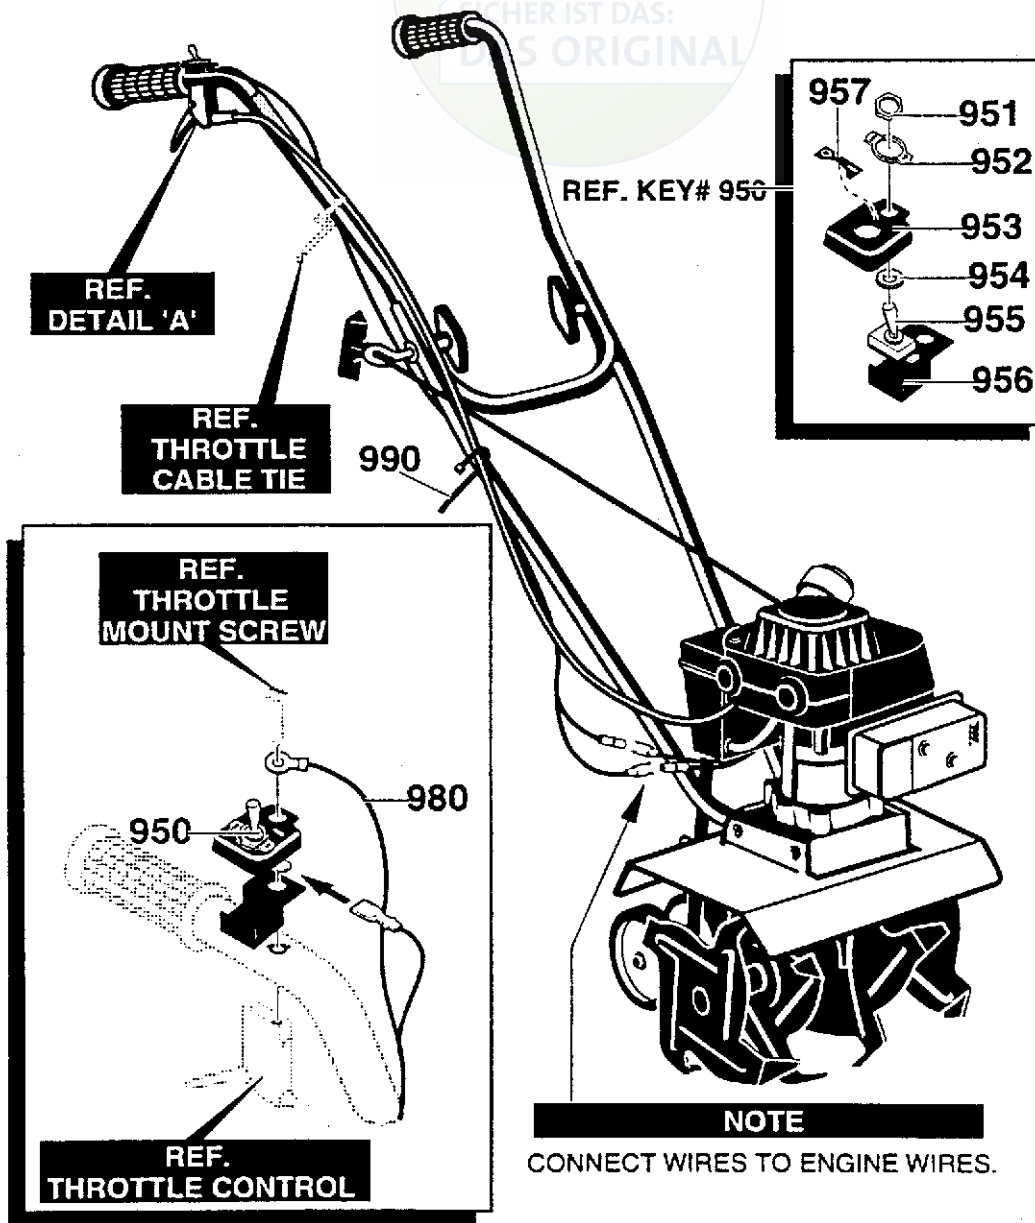

323392C

CULTIVATOR PARTS CT20
TRANSMISSION REPAIR PARTS

DAS ORIGINAL

REF. NO.	PART NO.	PART NAME
300	601 00 24 64	TRANSMISSION ASSY.
310	601 00 22 56	BRKT,DEPTH FLAT/WIDE
311	601 00 00 69	SCREW, 1/4-20X1.25 HHC
312	601 00 23 18	NUT, 1/4-20 REGHEXCTRLK

318849D

CULTIVATOR PARTS CT20

WHEEL ASSEMBLY

SICHER IST DAS:
DAS ORIGINAL

REF. NO.	PART NO.	PART NAME
650	601 00 12 88	WHEEL SUPT,ASSY
660	601 00 18 60	PIN, CLEVIS .321X.75BR
661	601 00 06 04	PIN, HAIR .53DIA X 1.62LG
662	601 00 22 57	TIRE & RIM,SEPU 5.0 X 1.(696)
663	601 00 12 91	NUT, PUSH ON 3/8"

318852F

CULTIVATOR PARTS CT20
REMOTE STOP ASSEMBLY

DETAIL 'A'

REF. NO.	PART NO.	PART NAME
950	601 00 22 58	SWITCH ASSEMBLY
951	601 00 12 99	PLATE, INDICATOR
953	601 00 24 65	BRACKET, SWITCH
954	601 00 13 07	LOCKWASHER
955	601 00 13 04	SWITCH
956	601 00 24 66	BRACKET, SWITCH
957	601 00 22 59	DÉCAL, ON-OFF
980	601 00 22 60	KILL SWITCH ASSEMBLY
990	601 00 06 28	TIE CABLE

339945B

**CULTIVATOR PARTS CT20
HANDLE ASSEMBLY**

DAS ORIGINAL

REF. NO.	PART NO.	PART NAME
930	601 00 22 62	HANDLE, UPPER .75X18GASTEEL
932	601 00 22 63	HANDLE, LOWER LH
934	601 00 22 64	HANDLE, LOWER RH
941	601 00 12 94	BOLT, 5/16-18X1.63 CARRSP
942	601 00 23 12	WASHER,.343IDX1.0X.062 FORM
943	601 00 00 19	WASHER, FLAT .344X .69X.065
944	601 00 06 84	KNOB, T 2BLADE W/516-18 NUT
945	601 00 00 12	NUT, 5/16-18 REGHEX
946	601 00 06 18	GRIP, HAND
947	601 00 12 15	SCREW, 10-16X1.50 WAHHTAP
948	601 00 06 28	TIE, CABLE BLACK NYLON 5.62L