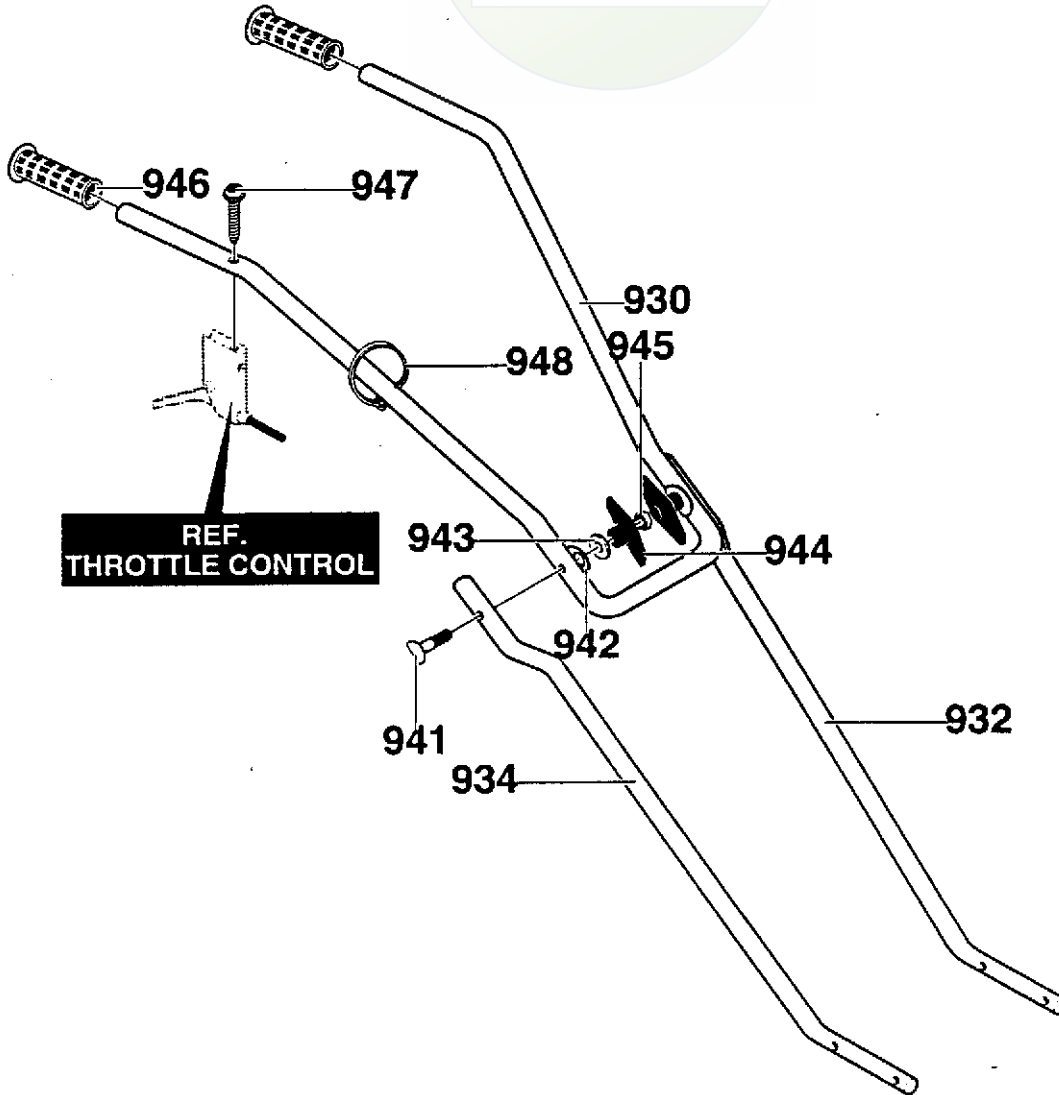

318849D

CULTIVATOR PARTS CT20

WHEEL ASSEMBLY

SICHER IST DAS:
DAS ORIGINAL

REF. NO.	PART NO.	PART NAME
650	601 00 12 88	WHEEL SUPT,ASSY
660	601 00 18 60	PIN, CLEVIS .321X.75BR
661	601 00 06 04	PIN, HAIR .53DIA X 1.62LG
662	601 00 22 57	TIRE & RIM,SEPU 5.0 X 1.(696)
663	601 00 12 91	NUT, PUSH ON 3/8"

318852F

CULTIVATOR PARTS CT20
REMOTE STOP ASSEMBLY

DETAIL 'A'

REF. NO.	PART NO.	PART NAME
950	601 00 22 58	SWITCH ASSEMBLY
951	601 00 12 99	PLATE, INDICATOR
953	601 00 24 65	BRACKET, SWITCH
954	601 00 13 07	LOCKWASHER
955	601 00 13 04	SWITCH
956	601 00 24 66	BRACKET, SWITCH
957	601 00 22 59	DÉCAL, ON-OFF
980	601 00 22 60	KILL SWITCH ASSEMBLY
990	601 00 06 28	TIE CABLE

341421C

CULTIVATOR PARTS CT20

DECALS

SICHER IST DAS:
DAS ORIGINAL

REF. NO.	PART NO.	PART NAME
822	-	REFERENCE ONLY
823	601 00 12 96	DECAL, CAUTION
824	601 00 20 96	DECAL, HUSQVARNA TOP COVER
825	601 00 22 00	DECAL, RECOIL HSING HUSQV.
826	601 00 11 95	DECAL, HOLD RH GRIP
830	601 00 24 67	DECAL, TINE SHIELD CT-20 HUSQV

339945B

**CULTIVATOR PARTS CT20
HANDLE ASSEMBLY**

DAS ORIGINAL

REF. NO.	PART NO.	PART NAME
930	601 00 22 62	HANDLE, UPPER .75X18GASTEEL
932	601 00 22 63	HANDLE, LOWER LH
934	601 00 22 64	HANDLE, LOWER RH
941	601 00 12 94	BOLT, 5/16-18X1.63 CARRSP
942	601 00 23 12	WASHER,.343IDX1.0X.062 FORM
943	601 00 00 19	WASHER, FLAT .344X .69X.065
944	601 00 06 84	KNOB, T 2BLADE W/516-18 NUT
945	601 00 00 12	NUT, 5/16-18 REGHEX
946	601 00 06 18	GRIP, HAND
947	601 00 12 15	SCREW, 10-16X1.50 WAHHTAP
948	601 00 06 28	TIE, CABLE BLACK NYLON 5.62L