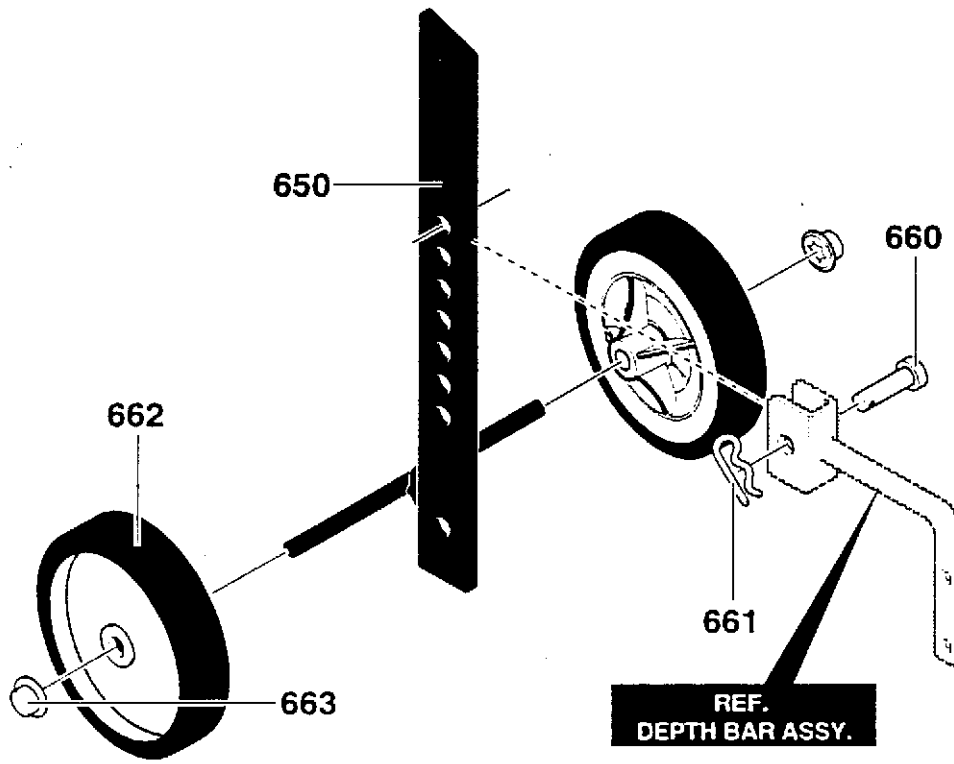

323392C

CULTIVATOR PARTS CT20
TRANSMISSION REPAIR PARTS

DAS ORIGINAL

REF. NO.	PART NO.	PART NAME
300	601 00 24 64	TRANSMISSION ASSY.
310	601 00 22 56	BRKT,DEPTH FLAT/WIDE
311	601 00 00 69	SCREW, 1/4-20X1.25 HHC
312	601 00 23 18	NUT, 1/4-20 REGHEXCTRLK

318848C

CULTIVATOR PARTS CT20

TINE SHIELD ASSEMBLY

REF. NO.	PART NO.	PART NAME
480	601 00 12 86	SHIELD, TINE
481	601 00 12 87	SCREW, 1/4-20X5.00 HHC
482	601 00 00 18	WASHER, FLAT .281X .63X.065
483	601 00 23 18	NUT, 1/4-20 REGHEXCTRLK
490	601 00 06 02	WASHER, FELT.68X1.46X.12 WOOL
491	601 00 07 45	TINE, ASSY INNER LH
492	601 00 07 43	TINE, ASSY OUTER LH
493	601 00 07 44	TINE, ASSY INNER RH
494	601 00 07 42	TINE, ASSY OUTER RH
495	601 00 05 99	PIN, CLEVIS .31X1.38
496	601 00 06 04	PIN, HAIR .53DIAX1.62LG

318849D

CULTIVATOR PARTS CT20

WHEEL ASSEMBLY

SICHER IST DAS:
DAS ORIGINAL

REF. NO.	PART NO.	PART NAME
650	601 00 12 88	WHEEL SUPT,ASSY
660	601 00 18 60	PIN, CLEVIS .321X.75BR
661	601 00 06 04	PIN, HAIR .53DIA X 1.62LG
662	601 00 22 57	TIRE & RIM,SEPU 5.0 X 1.(696)
663	601 00 12 91	NUT, PUSH ON 3/8"

318852F

CULTIVATOR PARTS CT20
REMOTE STOP ASSEMBLY

DETAIL 'A'

REF. NO.	PART NO.	PART NAME
950	601 00 22 58	SWITCH ASSEMBLY
951	601 00 12 99	PLATE, INDICATOR
953	601 00 24 65	BRACKET, SWITCH
954	601 00 13 07	LOCKWASHER
955	601 00 13 04	SWITCH
956	601 00 24 66	BRACKET, SWITCH
957	601 00 22 59	DÉCAL, ON-OFF
980	601 00 22 60	KILL SWITCH ASSEMBLY
990	601 00 06 28	TIE CABLE