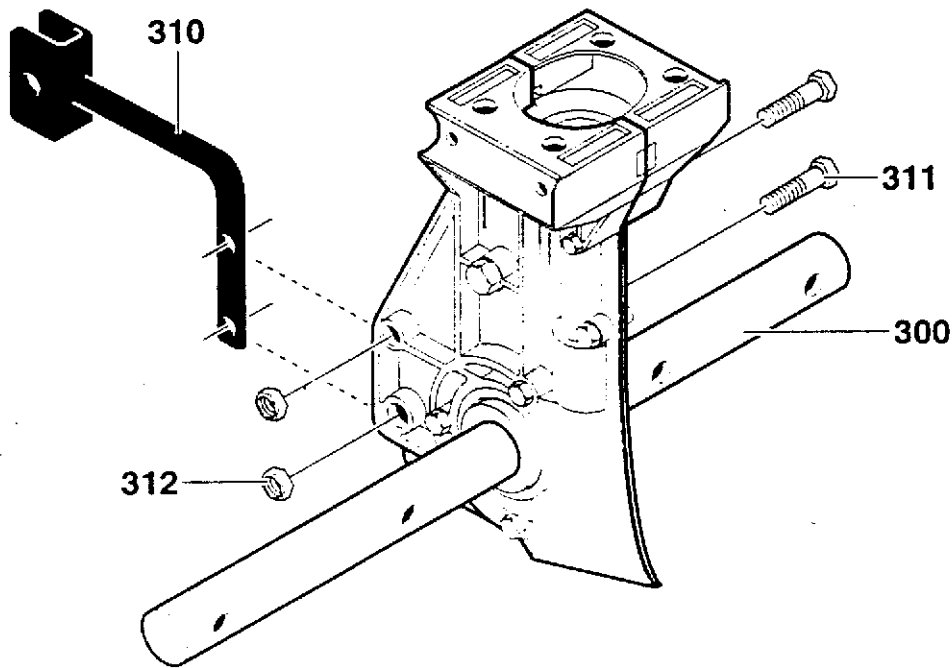

All unnumbered items are interchangeable with opposite side

REF. NO.	PART NO.	PART NAME
10	-	ENGINE,2.0TEC (See Engine Manual)
11	601 00 06 17	WASHER, FLAT .378X1.25X.06
12	601 00 19 50	ROTOR (SMALLER DIA.)
13	601 00 00 14	WASHER, REGSPTLK.263X.49X.07
14	601 00 12 83	SCREW, 1/4-20X1.75 HHC
17	601 00 12 84	CABLE, THROTTLE, CULTIVATOR
	601 00 24 63	MANUAL,OWNERS

323392C

CULTIVATOR PARTS CT20
TRANSMISSION REPAIR PARTS

DAS ORIGINAL

REF. NO.	PART NO.	PART NAME
300	601 00 24 64	TRANSMISSION ASSY.
310	601 00 22 56	BRKT,DEPTH FLAT/WIDE
311	601 00 00 69	SCREW, 1/4-20X1.25 HHC
312	601 00 23 18	NUT, 1/4-20 REGHEXCTRLK

318848C

CULTIVATOR PARTS CT20

TINE SHIELD ASSEMBLY

REF. NO.	PART NO.	PART NAME
480	601 00 12 86	SHIELD, TINE
481	601 00 12 87	SCREW, 1/4-20X5.00 HHC
482	601 00 00 18	WASHER, FLAT .281X .63X.065
483	601 00 23 18	NUT, 1/4-20 REGHEXCTRLK
490	601 00 06 02	WASHER, FELT.68X1.46X.12 WOOL
491	601 00 07 45	TINE, ASSY INNER LH
492	601 00 07 43	TINE, ASSY OUTER LH
493	601 00 07 44	TINE, ASSY INNER RH
494	601 00 07 42	TINE, ASSY OUTER RH
495	601 00 05 99	PIN, CLEVIS .31X1.38
496	601 00 06 04	PIN, HAIR .53DIAX1.62LG

318849D

CULTIVATOR PARTS CT20

WHEEL ASSEMBLY

SICHER IST DAS:
DAS ORIGINAL

REF. NO.	PART NO.	PART NAME
650	601 00 12 88	WHEEL SUPT,ASSY
660	601 00 18 60	PIN, CLEVIS .321X.75BR
661	601 00 06 04	PIN, HAIR .53DIA X 1.62LG
662	601 00 22 57	TIRE & RIM,SEPU 5.0 X 1.(696)
663	601 00 12 91	NUT, PUSH ON 3/8"