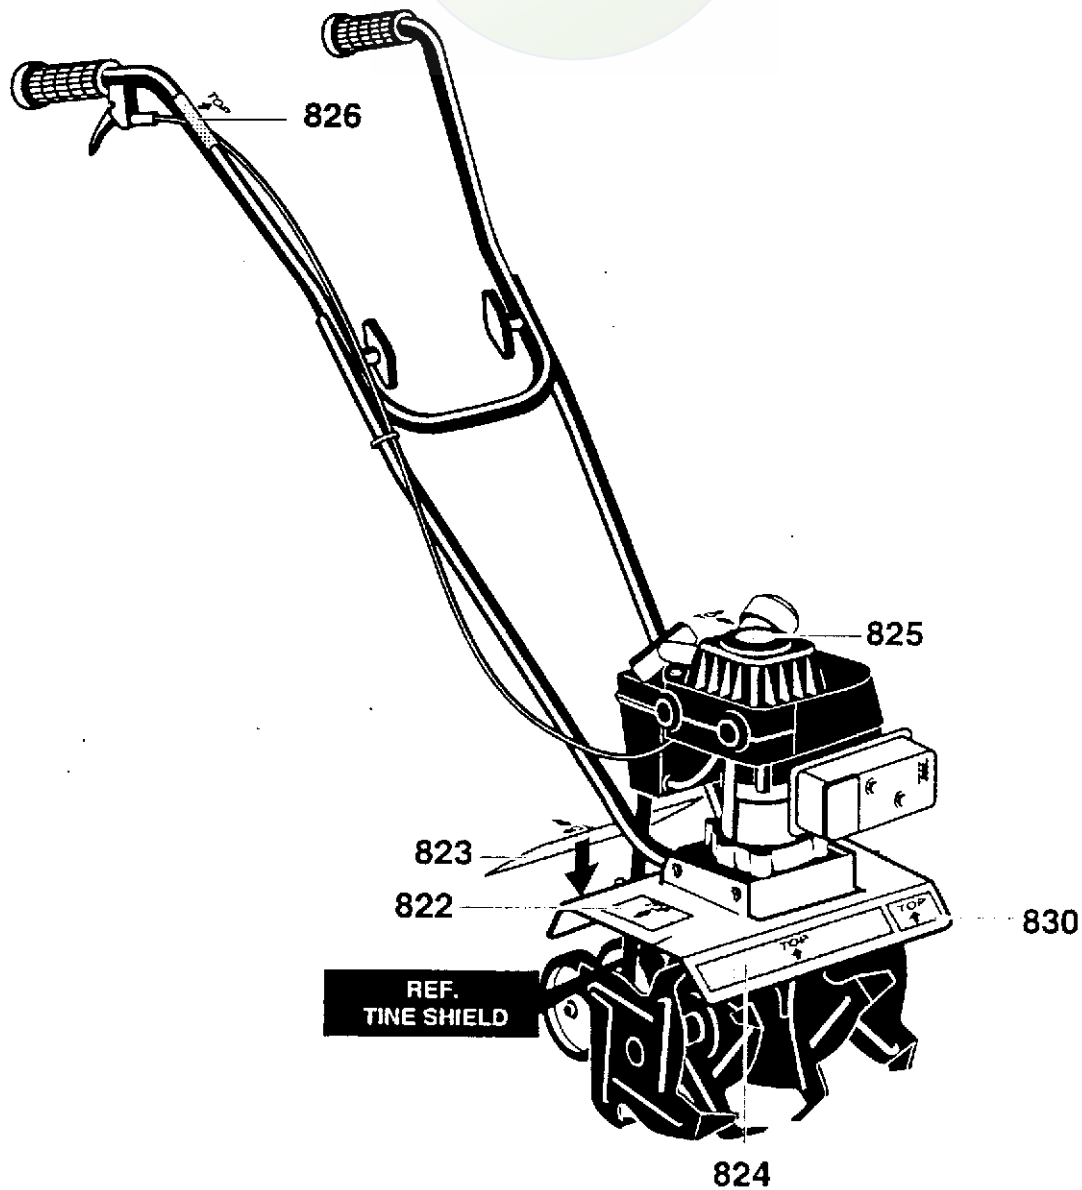

CULTIVATOR PARTS CT20

DECALS

SICHER IST DAS:
DAS ORIGINAL

REF. NO.	PART NO.	PART NAME
822	-	REFERENCE ONLY
823	601 00 12 96	DECAL, CAUTION
824	601 00 20 96	DECAL, HUSQVARNA TOP COVER
825	601 00 22 00	DECAL, RECOIL HSING HUSQV.
826	601 00 11 95	DECAL, HOLD RH GRIP
830	601 00 24 67	DECAL, TINE SHIELD CT-20 HUSQV

339945B