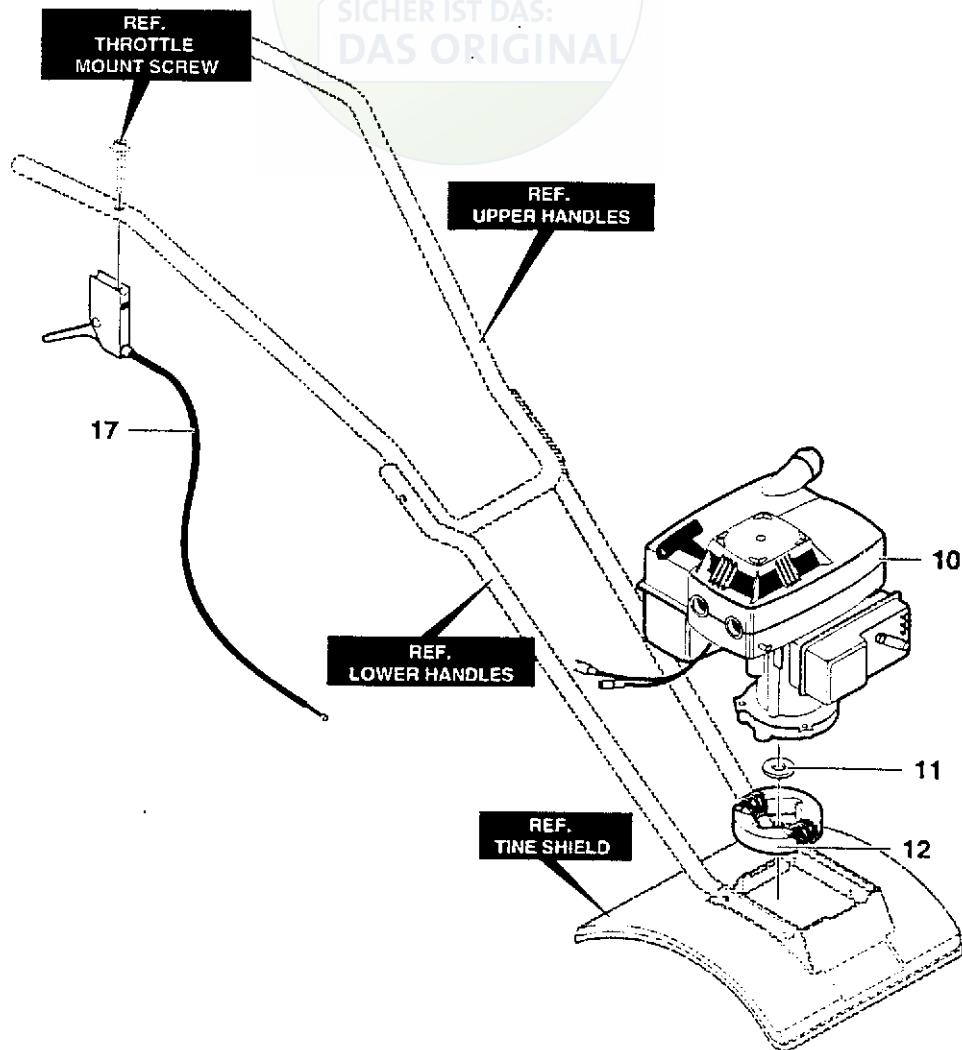

**CULTIVATOR PARTS CT20
ENGINE ASSEMBLY**

Note: Always use original equipment parts. Use of service/replacement parts other than original parts may void your warranty.

All unnumbered items are interchangeable with opposite side