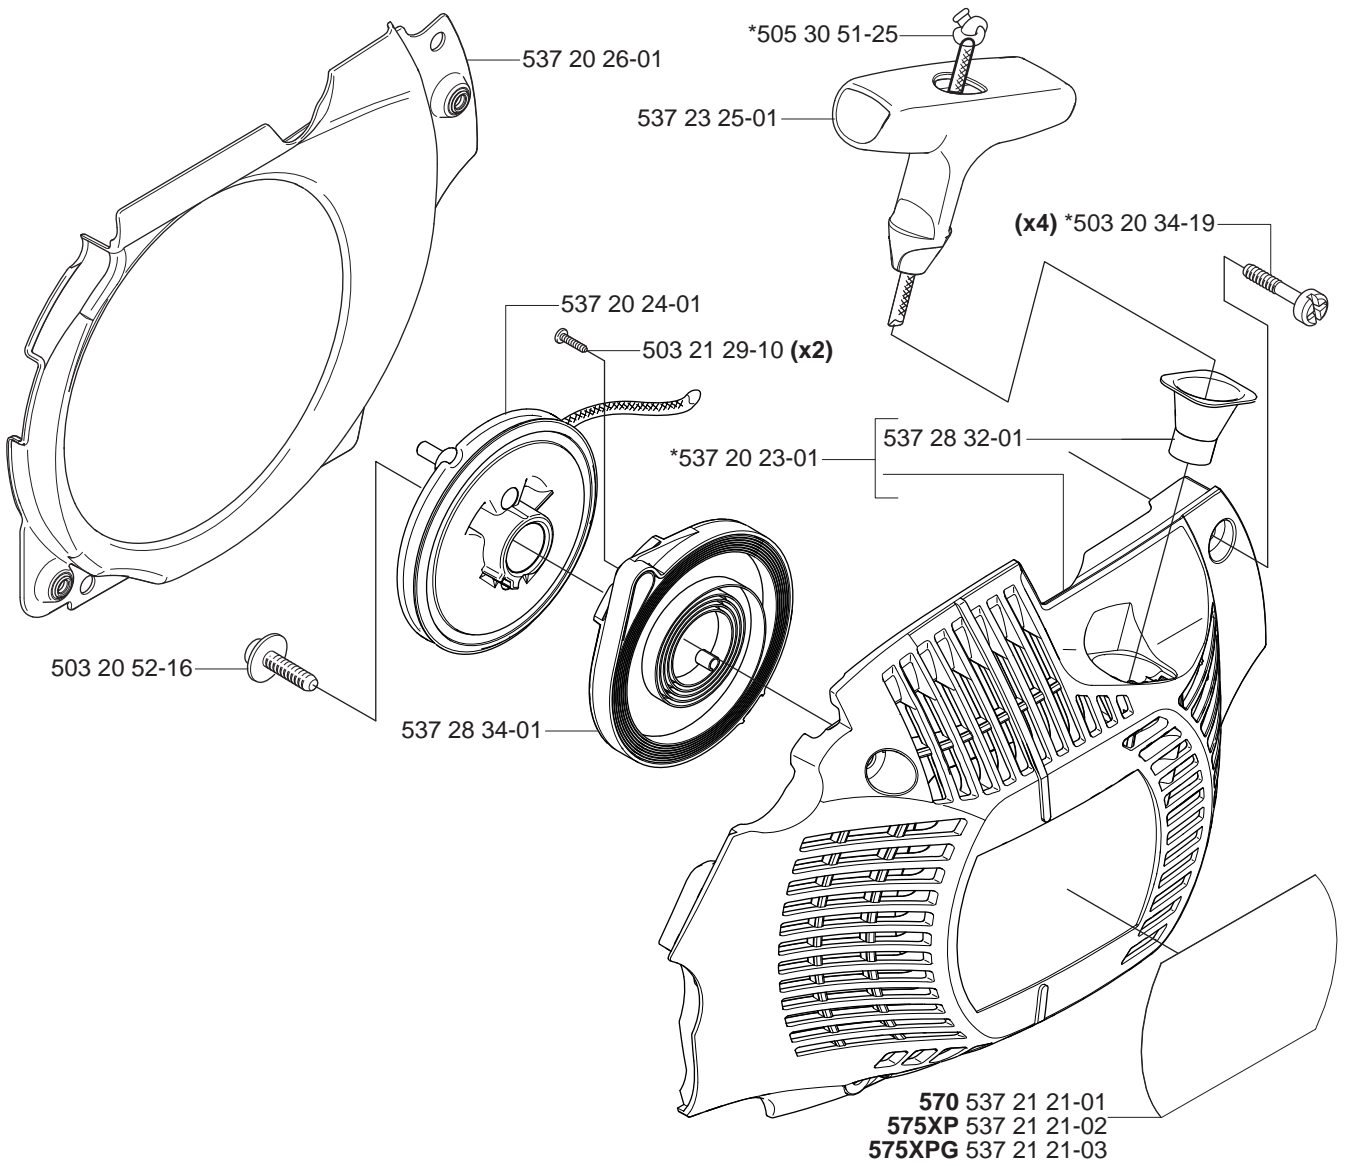

C

*compl 537 20 29-02