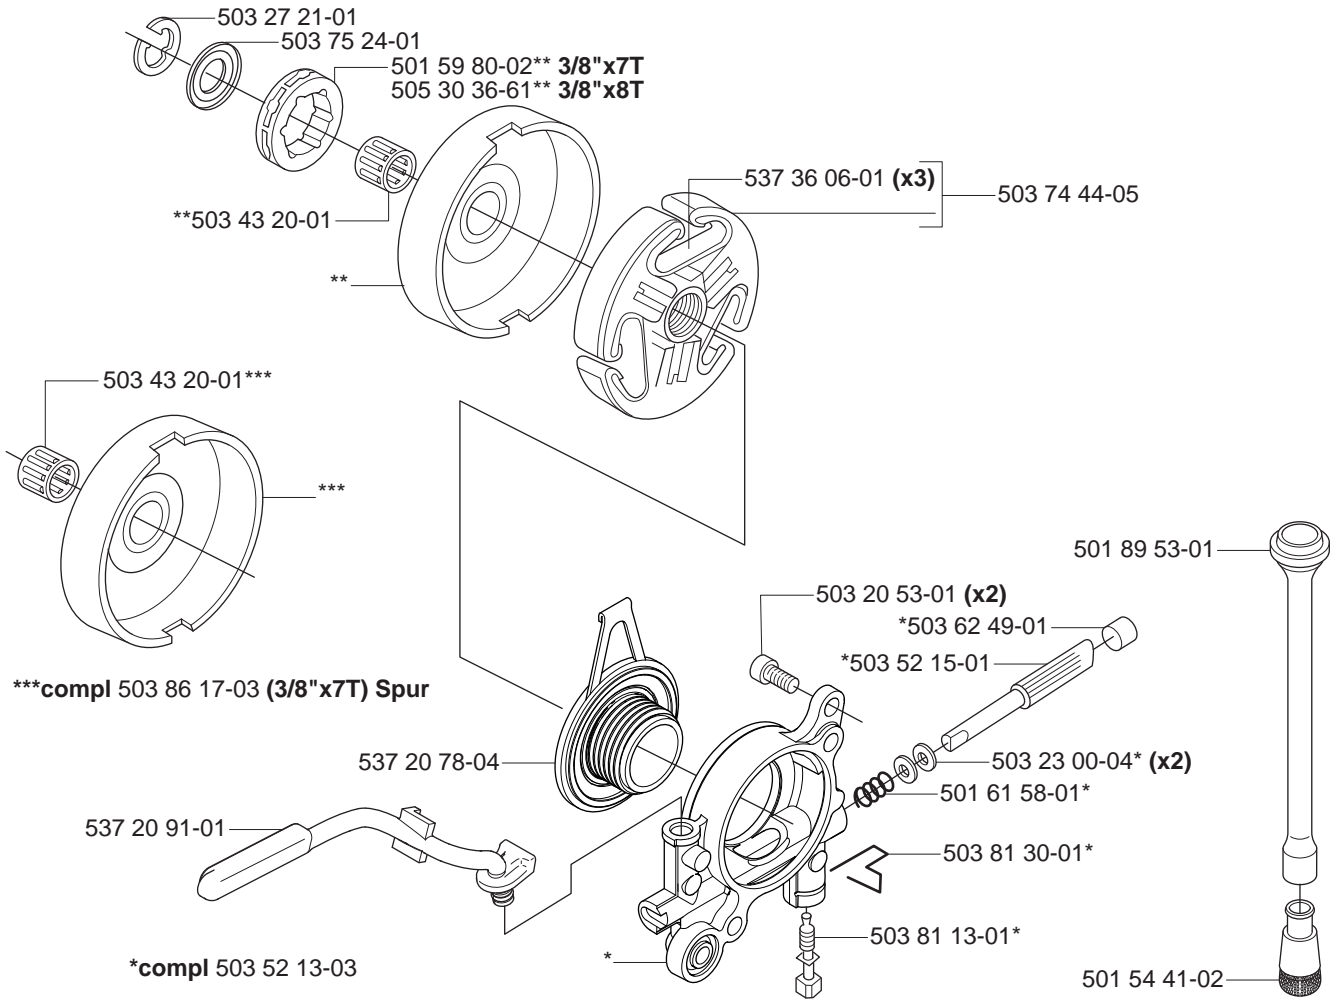

Repuestos

Reservdelar

A

*compl 537 33 10-01 WA

A

*compl 537 03 35-01 Std

B

****compl 537 03 62-05 (3/8"x7T)**
****compl 537 03 62-06 (3/8"x8T)**