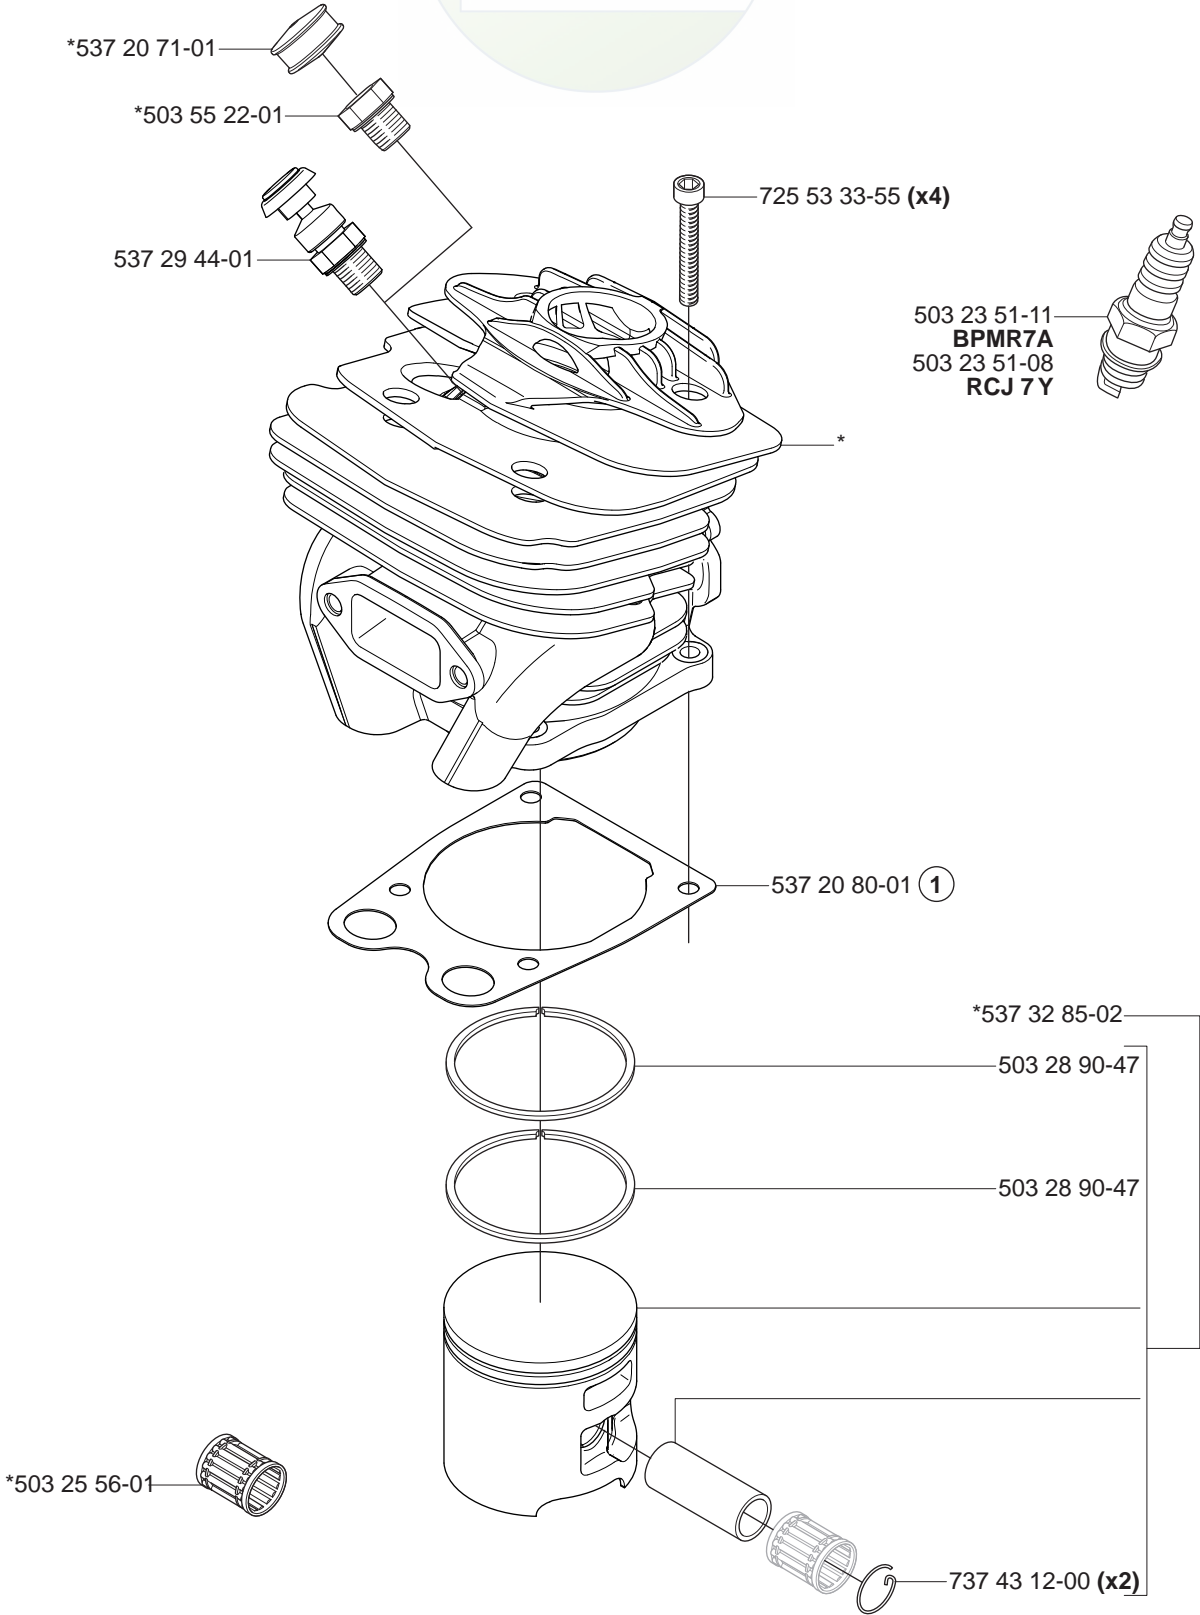

Repuestos

Reservdelar

A

*compl 537 33 10-01 WA

A

*compl 537 03 35-01 Std

B

****compl 537 03 62-05 (3/8"x7T)**
****compl 537 03 62-06 (3/8"x8T)**

F

G *compl 537 20 67-01

H

*compl 537 25 45-02 570

H

*compl 537 25 41-02 575XP

J

*compl 537 20 59-01
*compl 537 20 89-01 WA