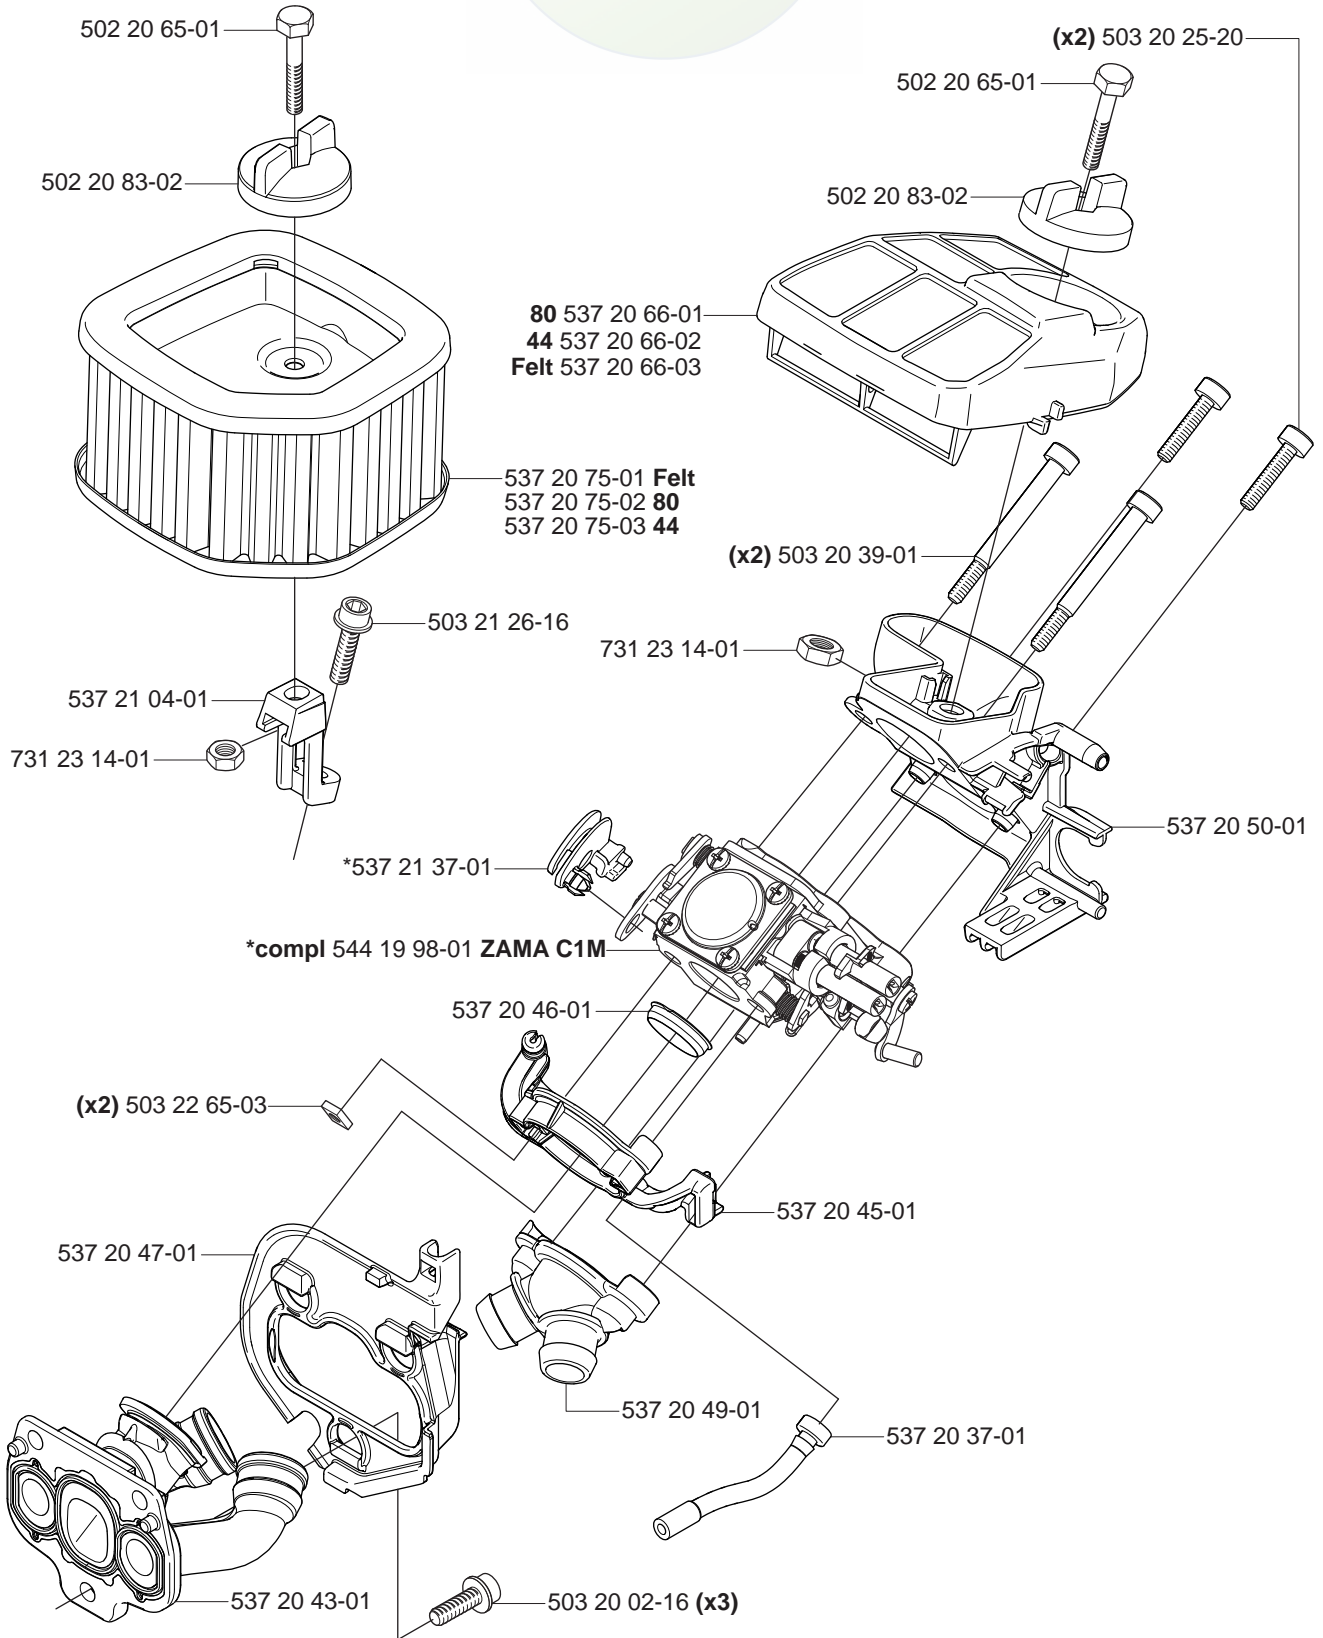

Repuestos

Reservdelar

A

*compl 537 33 10-01 WA

A

*compl 537 03 35-01 Std

B

****compl 537 03 62-05 (3/8"x7T)**
****compl 537 03 62-06 (3/8"x8T)**

F

G *compl 537 20 67-01

H

*compl 537 25 45-02 570

H

*compl 537 25 41-02 575XP

J

*compl 537 20 59-01
*compl 537 20 89-01 WA