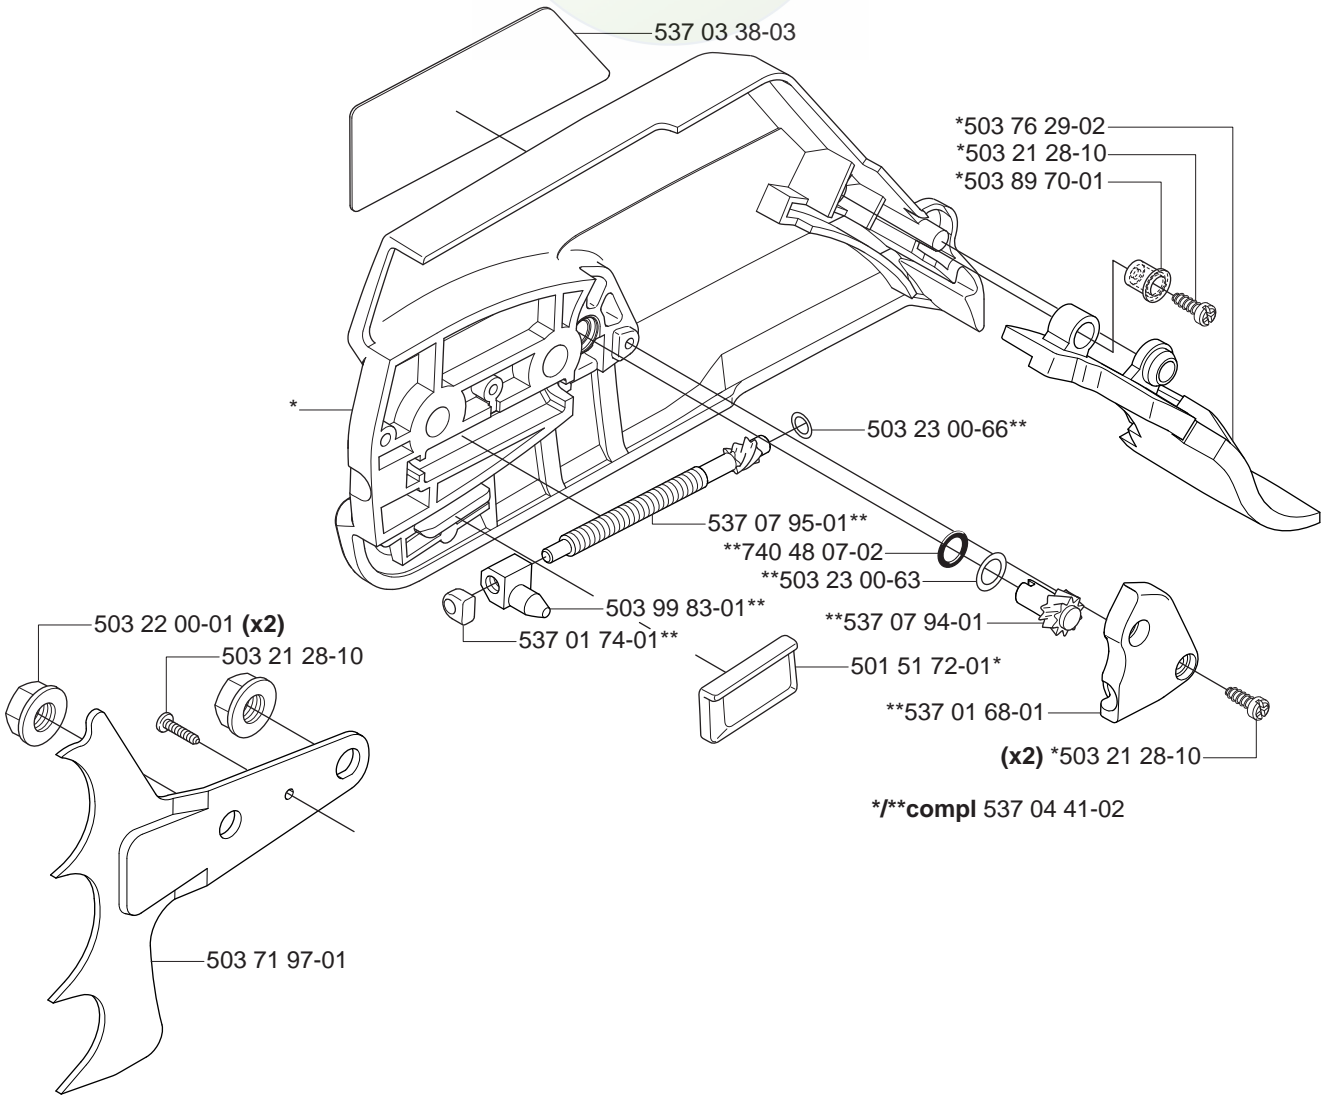

Repuestos

Reservdelar

A

*compl 537 33 10-01 WA

A

*compl 537 03 35-01 Std

B

****compl 537 03 62-05 (3/8"x7T)**
****compl 537 03 62-06 (3/8"x8T)**