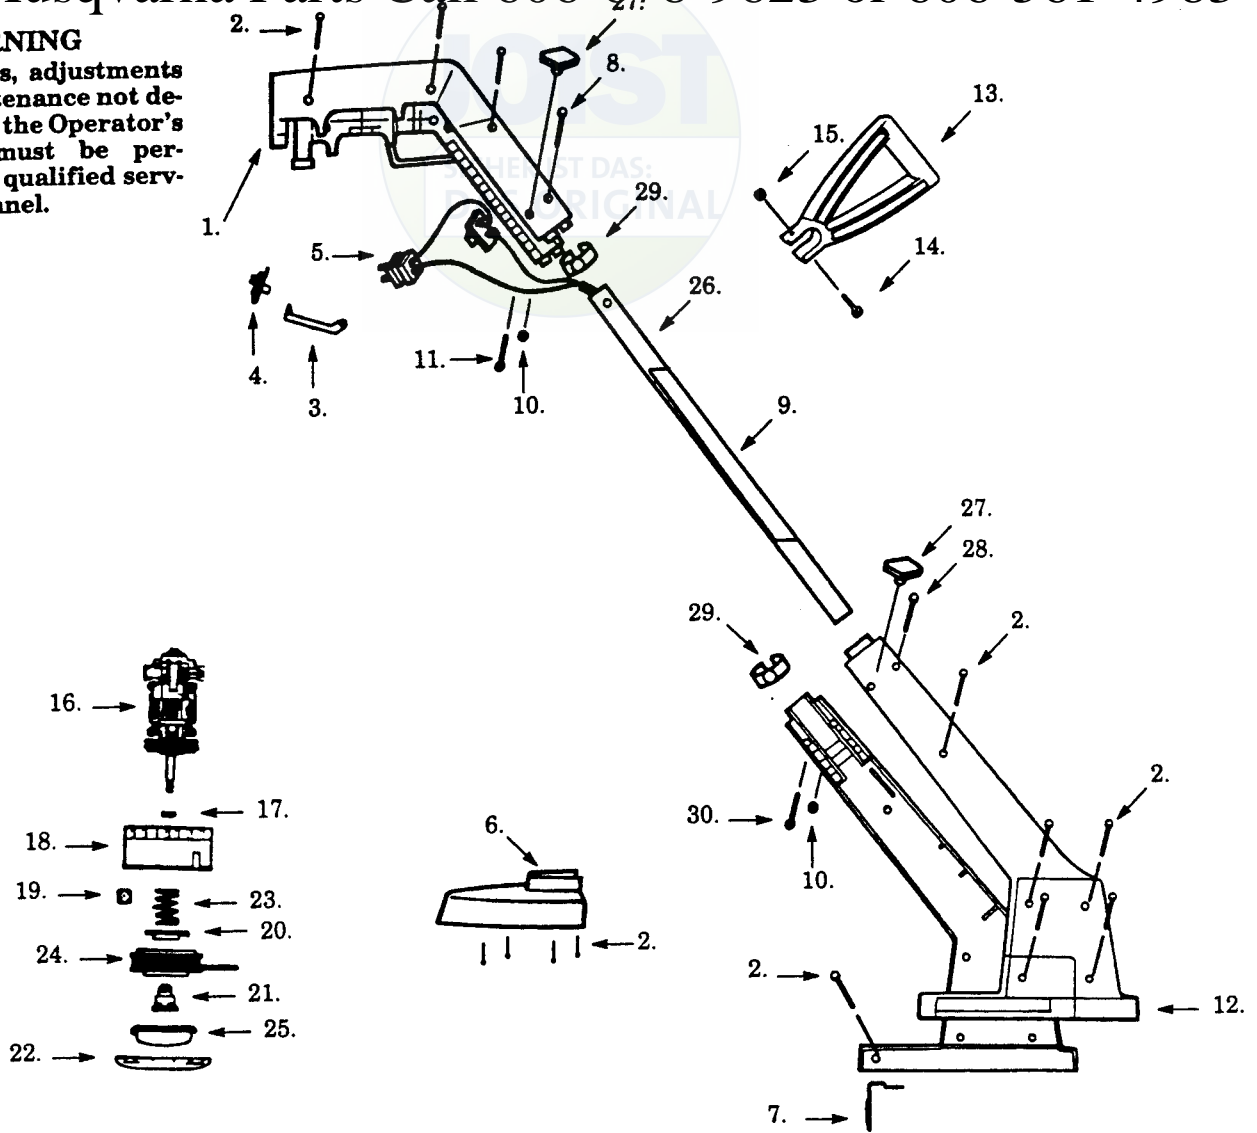

# 550L

**1.1995**  
**Spare parts**  
**Pièces détachées**

## ⚠ WARNING

All repairs, adjustments and maintenance not described in the Operator's Manual must be performed by qualified service personnel.

Ref.	Part No.	Description	Ref.	Part No.	Description	Ref.	Part No.	Description
1.	530-401025	Switch Handle Set	14.	530-340228	Bolt	Not Shown		
2.	530-352036	Screw	15.	530-400013	Wing Nut			
3.	530-347654	Trigger	16.	530-400508	Motor Ass'y.			
4.	530-347897	On/Off Switch	17.	530-347987	Washer			
5.	530-401654	Wiring Harness	18.	530-401015	Hub w/ Line Saver			
6.	530-027614	Shield	19.	530-350017	Foam Counterweight-			
7.	530-350362	Line Limiter	20.	530-092068	Spring Cap			
8.	530-400023	Screw, Upper	21.	530-350365	Drive Gear Ass'y.		530-083293	Operator Manual
9.	530-402152	Warning Decal	22.	530-092133	Cover		530-400341	Carton Contents Bag
10.	534-790500	Nut	23.	530-340007	Spring		530-402145	Motor Hsg. Decal- Lower
11.	530-348050	Screw, Upper Knob	24.	952-701523	Spool w/Line	530-402148	Motor Hsg. Decal Upper	
12.	530-402147	Motor Hsg. Set	25.	530-401183	Tap Button			
13.	530-093900	Assist Handle	26.	530-402151	Tube Ass'y. w/ Decal			
			27.	530-347898	Knob			
			28.	530-400024	Screw, Lower			
			29.	530-401555	Snap Button			
			30.	530-348051	Screw, Lower Knob			

✓ = NEW PART NUMBER FOR THIS IPL

\* = REFER TO THE SERVICE REFERENCE INDICATED FOR MORE INFORMATION. (LOCATED AT END OF IPL)