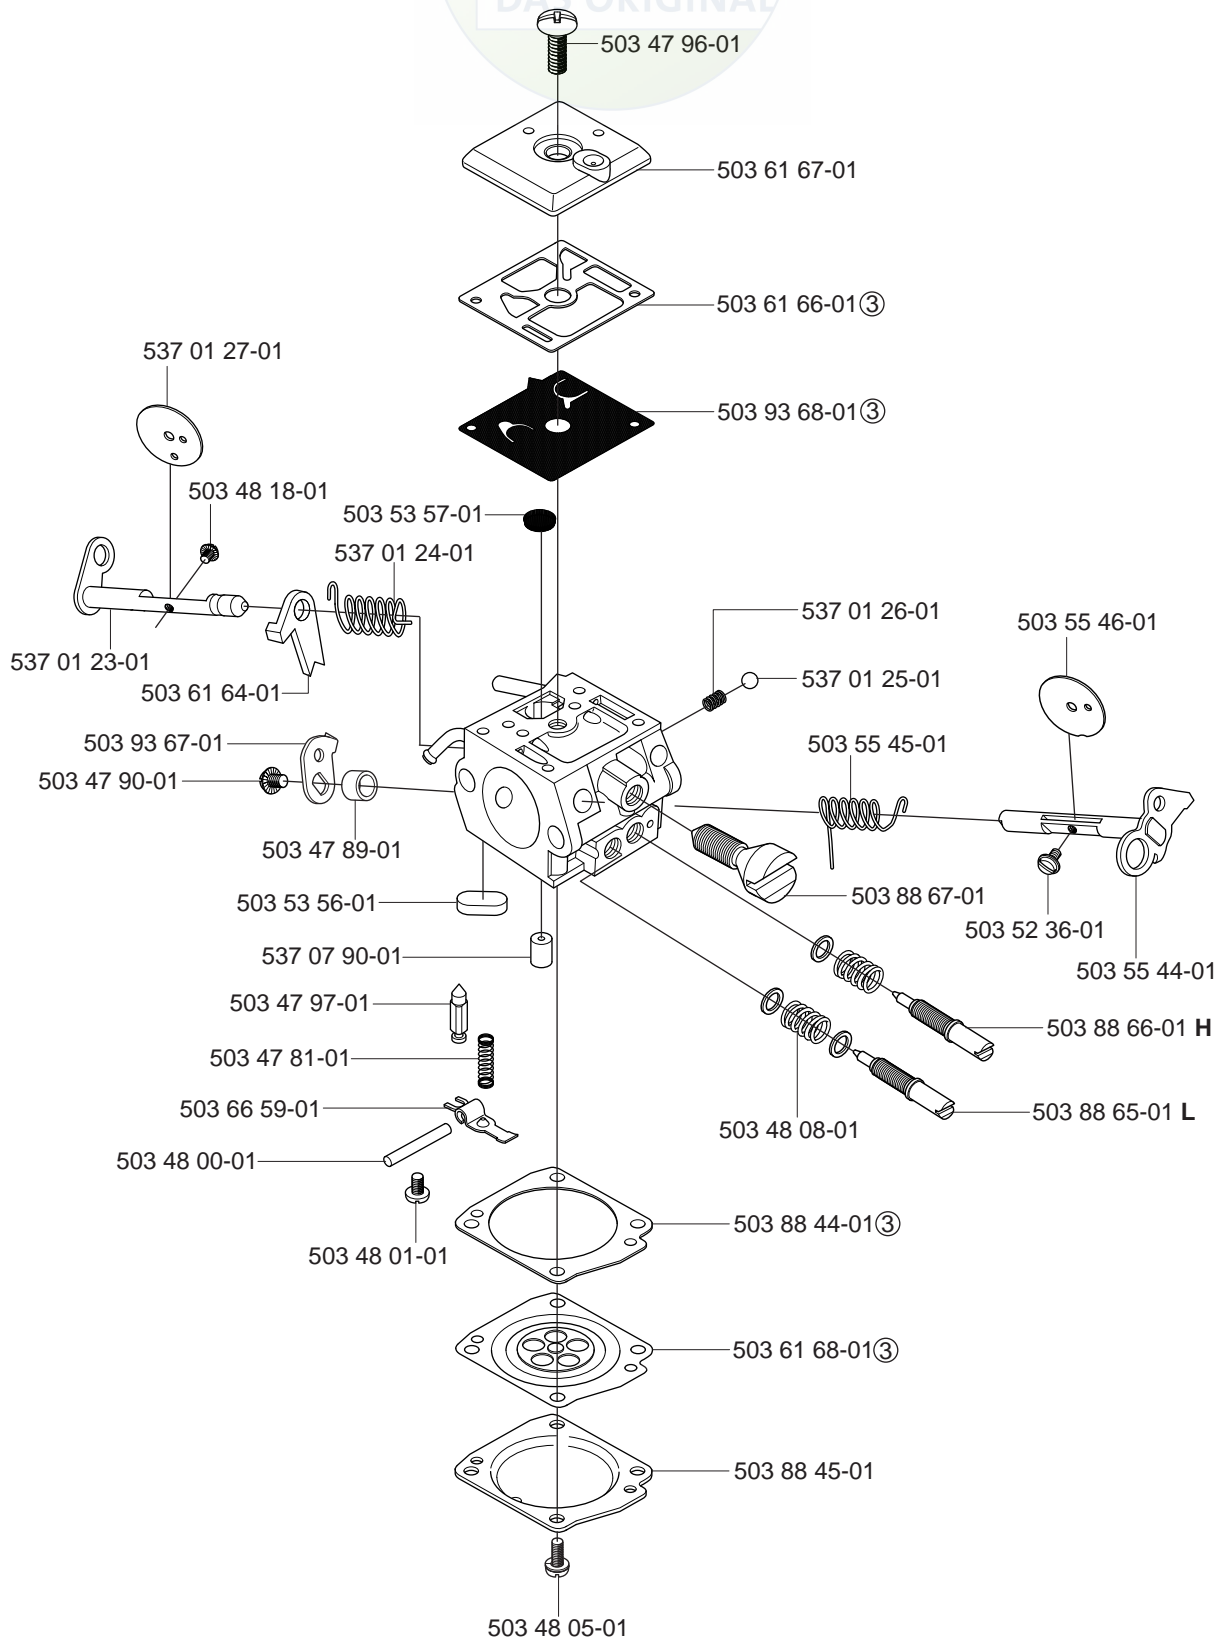

P

compl 503 28 32-03 Zama C3M-EL2C (365H)

Zama C3M-EL2C

- ③ 503 56 46-01
  Set of gaskets
  Dichtungssatz
  Jeu de joints
  Juego de juntas
  Packningssatz