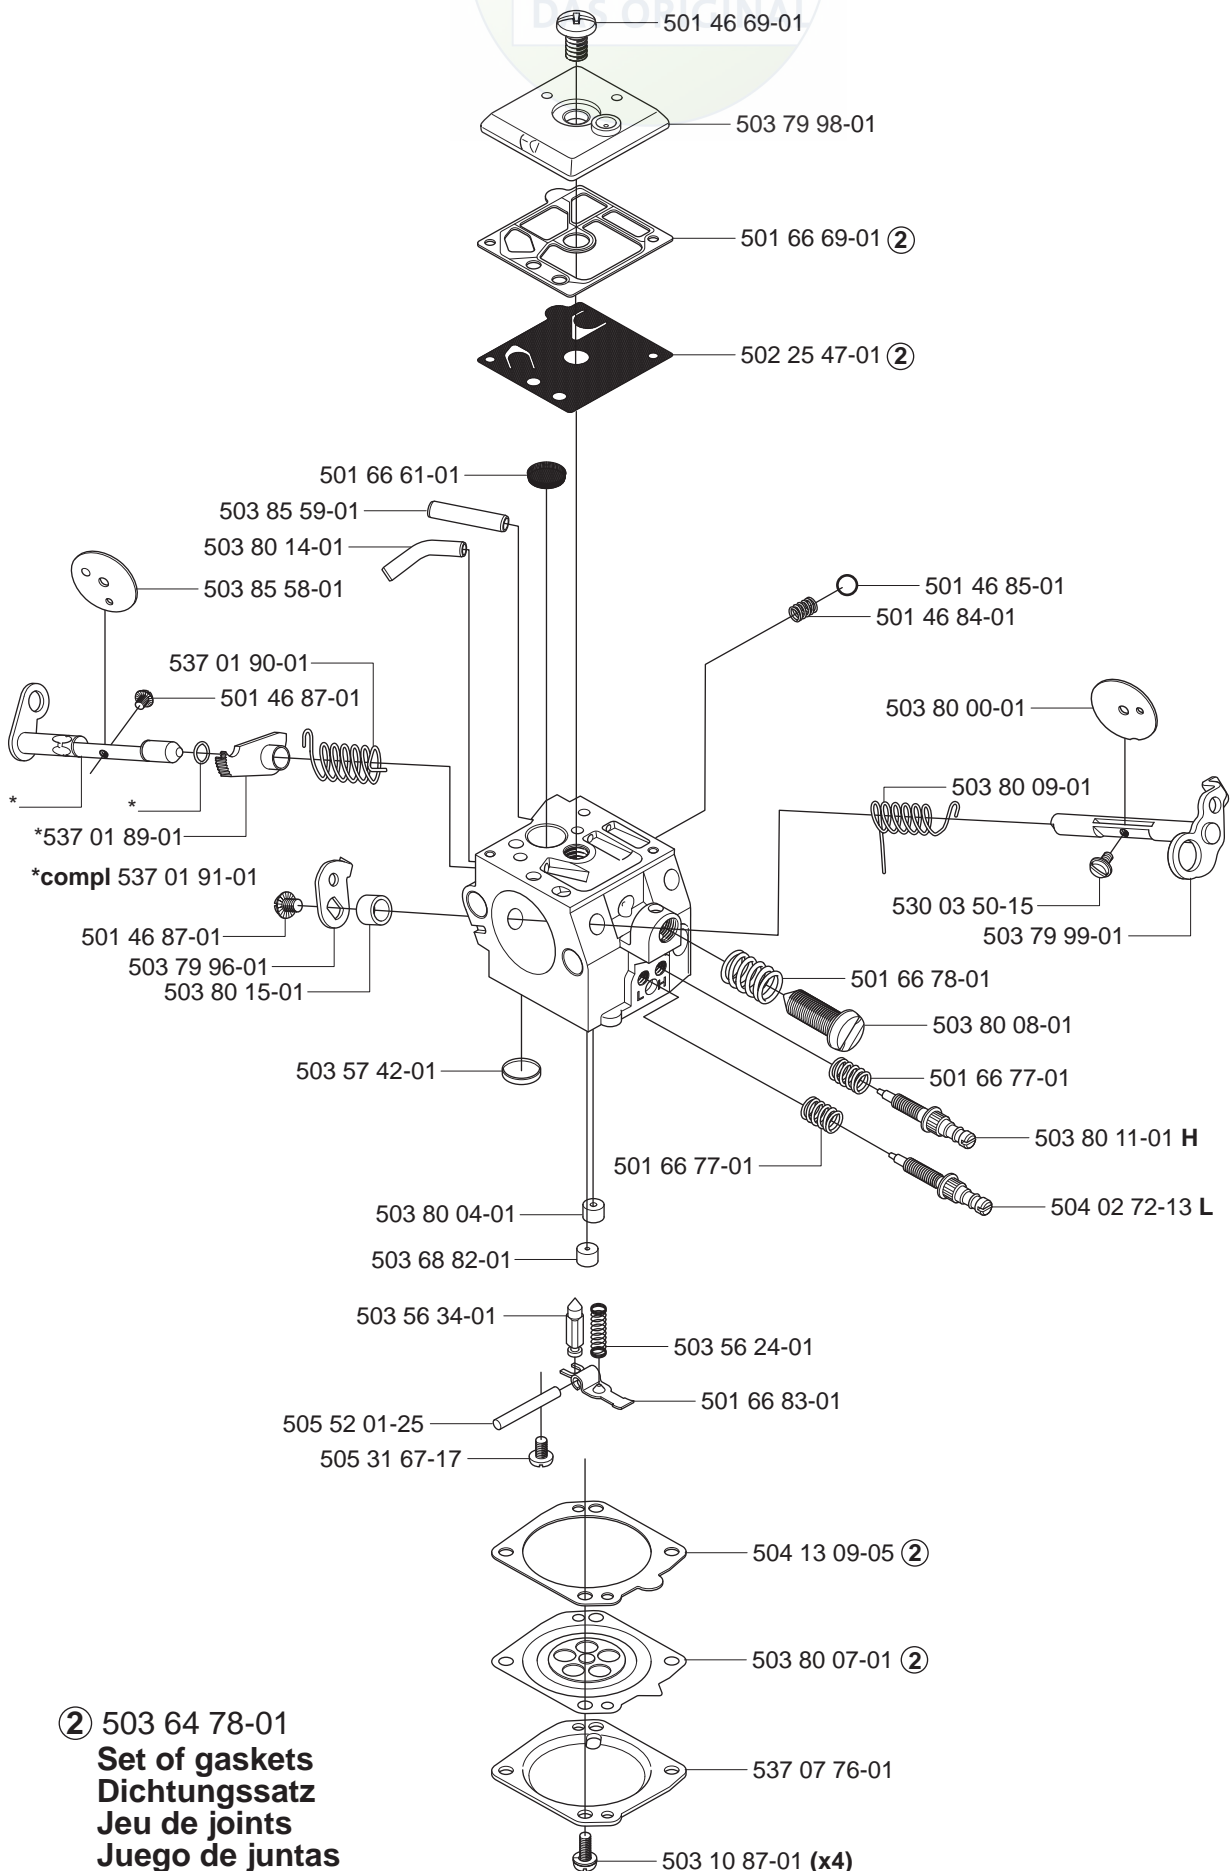

Q

compl 503 28 18-04 Walbro HD-6B (372XPH)

Walbro HD-6B

(2) 503 64 78-01
Set of gaskets
Dichtungssatz
Jeu de joints
Juego de juntas
Packningssats