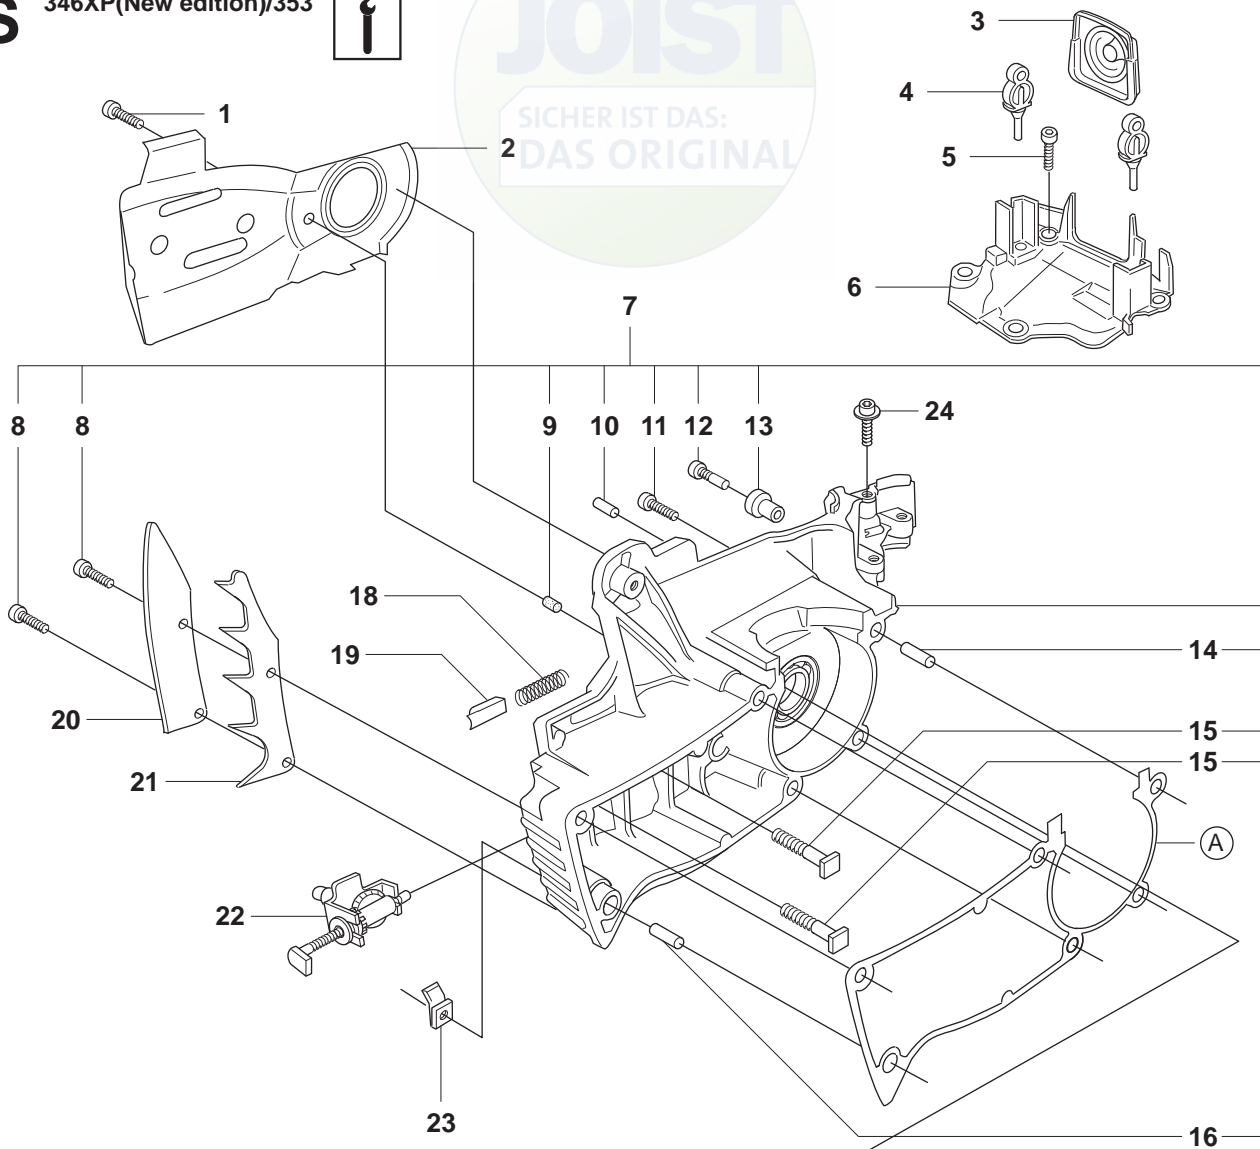

S

346XP(New edition)/353

JOIST
SICHER IST DAS:
DAS ORIGINAL

Up to 0719XXXXX (346XP)
Up to 0725XXXXX (353)

Pos.	Compl No.	Part No.	Quantity	Notes
1		503 21 74-12	3	
2		503 87 56-01	1	
3		537 14 65-01	1	
4		503 86 93-01	2	
5		503 21 75-12	4	
6		503 89 66-03	1	
7		537 17 19-03	1	
8	537 17 19-03	503 20 07-76	3	
9	537 17 19-03	537 04 03-01	1	
10	537 17 19-03	721 12 07-30	1	
11	537 17 19-03	503 20 08-70	6	
12	537 17 19-03	503 21 51-01	2	
13	537 17 19-03	503 86 92-01	2	
14	537 17 19-03	503 90 56-01	1	
15	537 17 19-03	503 87 54-01	2	
16	537 17 19-03	503 90 56-01	1	
17	537 17 19-03	503 20 25-16	2	
18		503 43 65-01	1	
19		503 89 24-01	1	
20		503 93 04-01	1	
21		503 90 59-01	1	
22	537 07 12-01	537 07 12-01	1	
23		503 88 63-01	1	
24		503 21 39-01	3	
25		503 89 47-01	3	
26		503 88 86-01	1	
27		537 28 15-02	1	
28	537 28 15-02	503 57 89-01	1	
29	537 28 15-02	501 62 68-01	1	
A		503 94 28-02	1	Set of gaskets