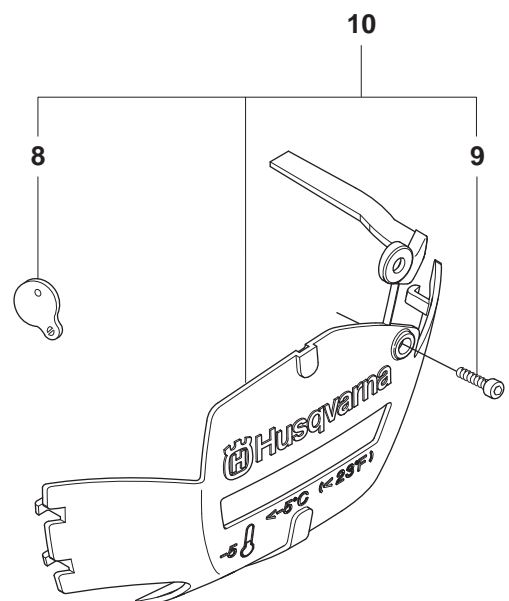

WINTER KIT 346XP(New edition)