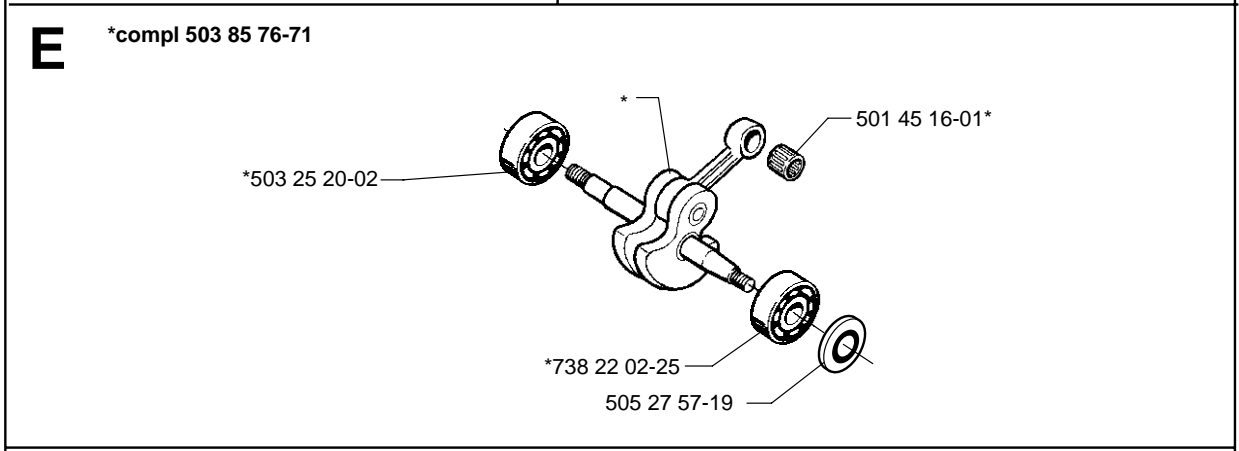

EPA = Environmental Protection Agency
 (for USA only)
 XPG = only for model 346XPG
 (GENERATOR)

A

B

J

* compl 503 86 37-71

K

**503 71 82-02 (XPG)