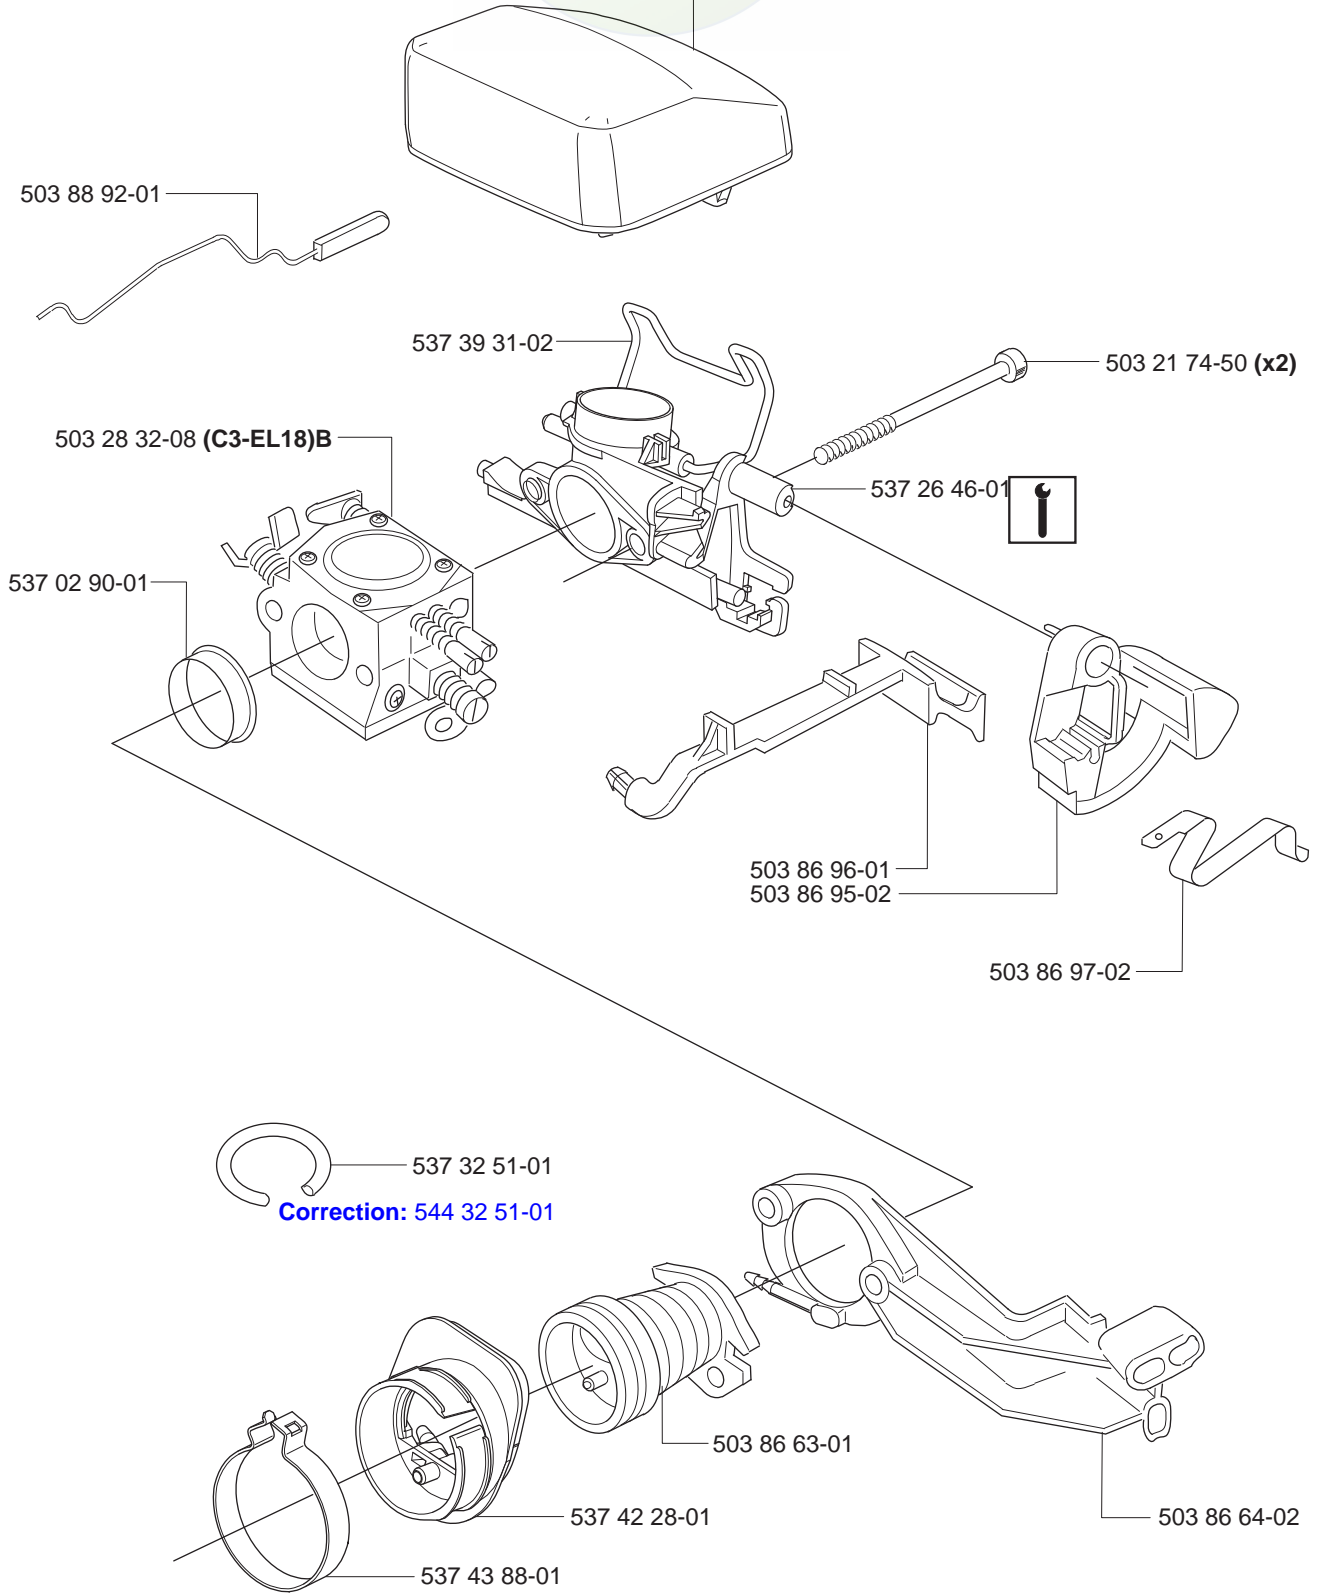

**compl 537 15 28-01

*compl 537 10 78-01

B

***compl 544 18 01-01**

C *compl 503 90 90-02

*503 98 74-01

D

*compl 537 25 31-02 (353)
**compl 503 86 98-71 (346XP)

① 503 94 28-02
Set of gaskets
Dichtungssatz
Jeu de joints
Juego de juntas
Packningssatz

E *compl 503 85 76-71

F

*compl 503 86 27-03 (EU)

**compl 503 86 28-03 (DF)

**compl 537 07 54-02 (E-tech)

G

- 537 26 49-01 NYLON 80µ Black
- 537 26 49-02 NYLON 44µ Yellow
- 537 26 49-03 FELT White

L

**Heated carburettor
Heated handles**

XPG 537 06 04-01

XPG 537 18 99-01

M *compl 537 10 47-02

JOIST
SICHER IST DAS:
ORIGINAL

- (346XP) 537 37 05-04
- (346XPG) 537 37 05-06
- (346XPG Heated carburettor) 537 37 05-07
- (346XP E-tech) 537 37 05-05
- (346XPG E-tech) 537 37 05-08
- (346XPG Heated carburettor E-tech) 537 37 05-09
- (353) 537 37 05-10
- (353G) 537 37 05-12
- (353G Heated carburettor) 537 37 05-13
- (353 E-tech) 537 37 05-11
- (353G E-tech) 537 37 05-14
- (353G Heated carburettor E-tech) 537 37 05-15