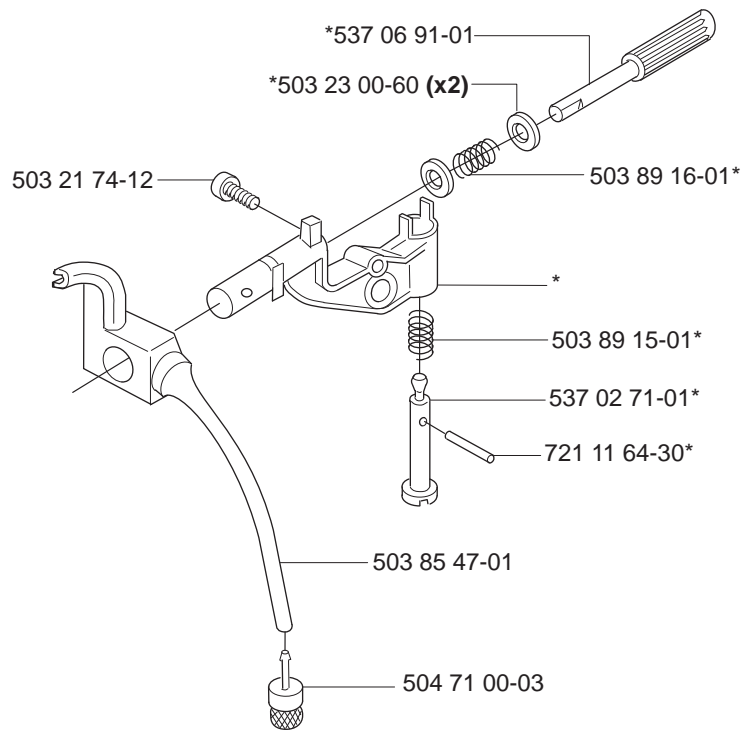

**compl 537 15 28-01

*compl 537 10 78-01

B

***compl 544 18 01-01**

C *compl 503 90 90-02

*503 98 74-01

D

*compl 537 25 31-02 (353)
**compl 503 86 98-71 (346XP)

① 503 94 28-02
Set of gaskets
Dichtungssatz
Jeu de joints
Juego de juntas
Packningssatz

E *compl 503 85 76-71

F

*compl 503 86 27-03 (EU)

**compl 503 86 28-03 (DF)

**compl 537 07 54-02 (E-tech)

G

- 537 26 49-01 NYLON 80µ Black
- 537 26 49-02 NYLON 44µ Yellow
- 537 26 49-03 FELT White

L

**Heated carburettor
Heated handles**

XPG 537 06 04-01

XPG 537 18 99-01

M *compl 537 10 47-02

JOIST
SICHER IST DAS:
ORIGINAL

- (346XP) 537 37 05-04
- (346XPG) 537 37 05-06
- (346XPG Heated carburettor) 537 37 05-07
- (346XP E-tech) 537 37 05-05
- (346XPG E-tech) 537 37 05-08
- (346XPG Heated carburettor E-tech) 537 37 05-09
- (353) 537 37 05-10
- (353G) 537 37 05-12
- (353G Heated carburettor) 537 37 05-13
- (353 E-tech) 537 37 05-11
- (353G E-tech) 537 37 05-14
- (353G Heated carburettor E-tech) 537 37 05-15