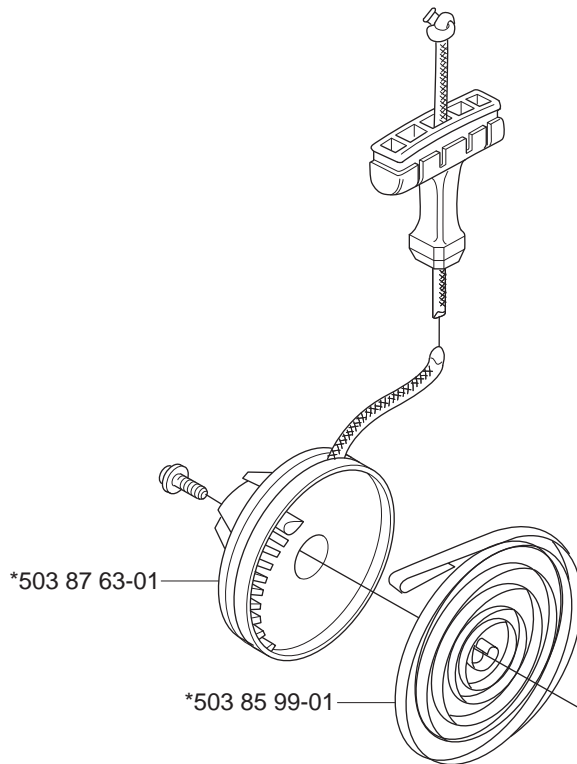

L

**Heated carburettor
Heated handles**

XPG 537 06 04-01

XPG 537 18 99-01

M *compl 537 10 47-02

JOIST
SICHER IST DAS:
ORIGINAL

- (346XP) 537 37 05-04
- (346XPG) 537 37 05-06
- (346XPG Heated carburettor) 537 37 05-07
- (346XP E-tech) 537 37 05-05
- (346XPG E-tech) 537 37 05-08
- (346XPG Heated carburettor E-tech) 537 37 05-09
- (353) 537 37 05-10
- (353G) 537 37 05-12
- (353G Heated carburettor) 537 37 05-13
- (353 E-tech) 537 37 05-11
- (353G E-tech) 537 37 05-14
- (353G Heated carburettor E-tech) 537 37 05-15

N

*compl 503 28 32-08 ZAMA C3-EL18B

ZAMA C3-EL18B

② 537 38 03-01
Set of gaskets
Dichtungssatz
Jeu de joints
Juego de juntas
Packningssatz

P

Tillbehör
Accessories
Zubehöre
Accessoires
Accesorios
*compl 503 55 85-04

WINTER KIT
*compl 537 04 28-02

Q 

Up to 004100041 (346XP)

Up to 010700001 (346XP)

Q 

Up to 030500001 (346XP)

Up to 034200001 (346XP) Up to 034200001 (353)