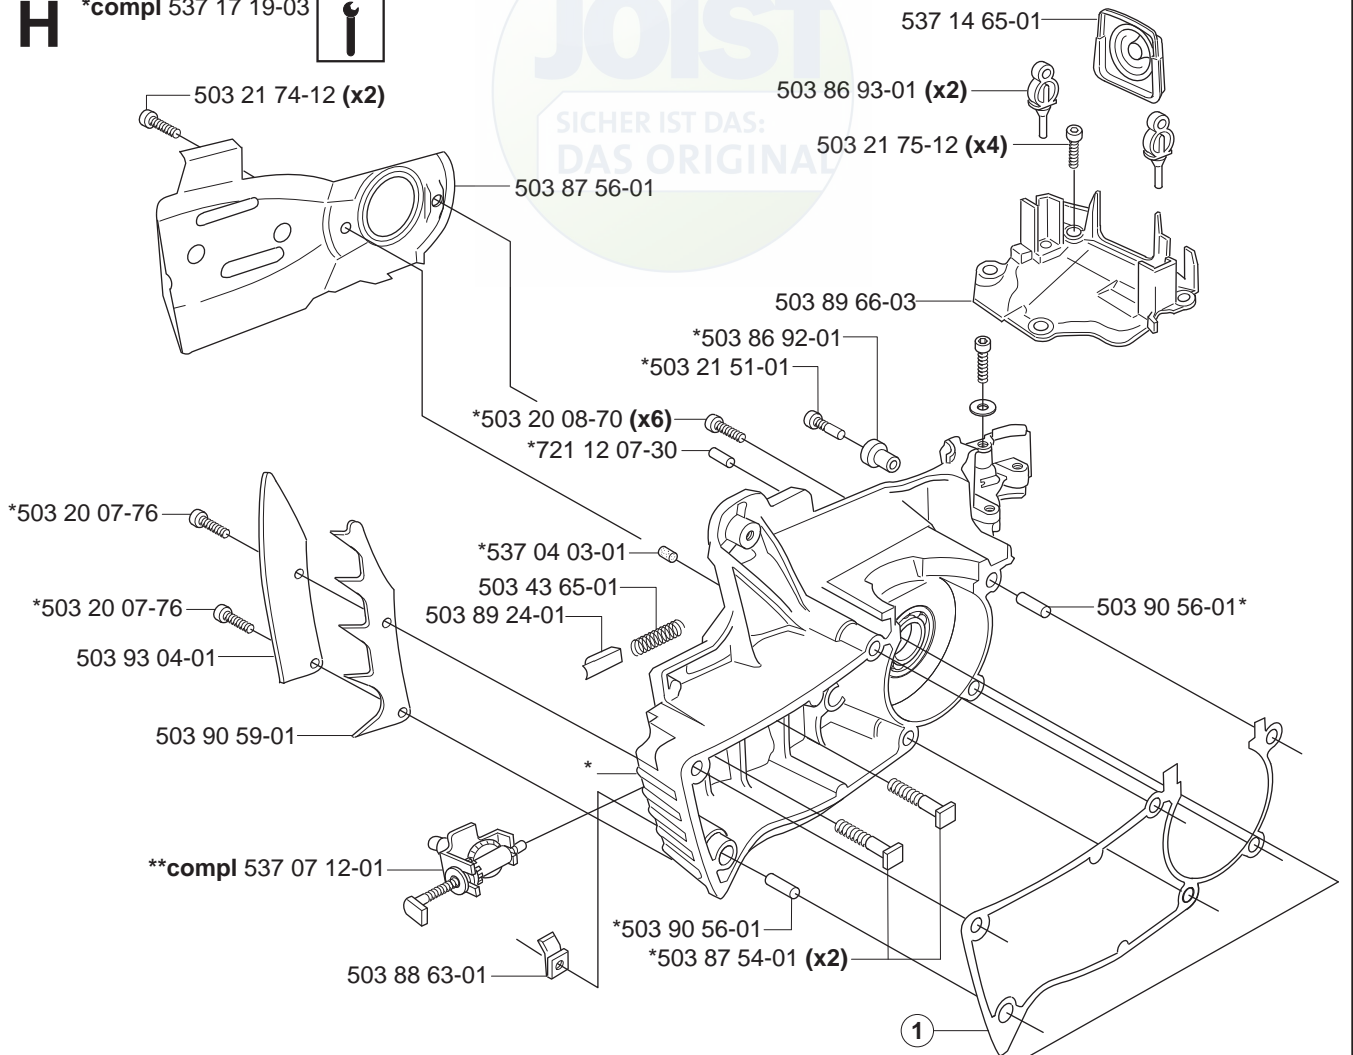

H

*compl 537 17 19-03

JOIST
SICHER IST DAS:
DAS ORIGINAL